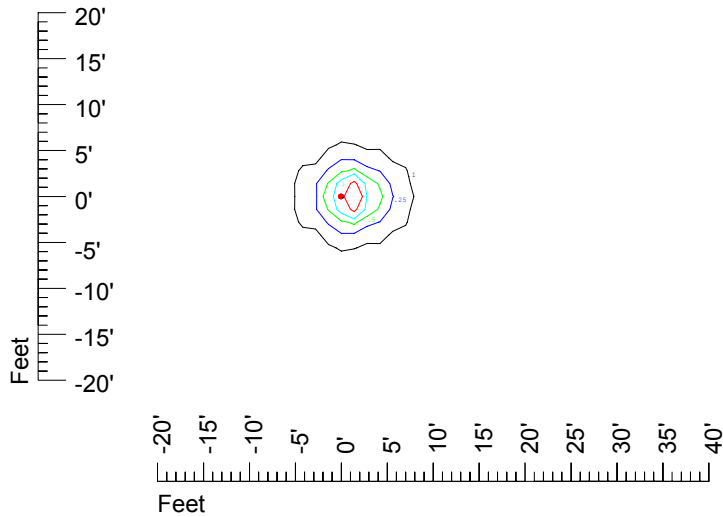

IES File: C9256

Lighting level in fc / Distance in feet

Vertical plan 0° to 180°
Horizontal plan 0°

— 2 fc — 1 fc — 0.5 fc — 0.25 fc — 0.1 fc

IES Photometric files C9256

Isoline template at 7' mounting height

Isoline values — 0.1 fc — 0.25 fc — 0.5 fc — 1.0 fc — 2.0 fc

Mounting height 7' Tilt 0°

Mounting height 7' Tilt 30°

Mounting height 7' Tilt 15°

Mounting height 7' Tilt 45°

IES Photometric files C9256

Isoline template at 9' mounting height

Isoline values — 0.1 fc — 0.25 fc — 0.5 fc — 1.0 fc — 2.0 fc

Mounting height 9' Tilt 0°

Mounting height 9' Tilt 30°

Mounting height 9' Tilt 15°

Mounting height 9' Tilt 45°

IES Photometric files C9256

Isoline template at 11' mounting height

Isoline values — 0.1 fc — 0.25 fc — 0.5 fc — 1.0 fc — 2.0 fc

Mounting height 11' Tilt 0°

Mounting height 11' Tilt 30°

Mounting height 11' Tilt 15°

Mounting height 11' Tilt 45°

IES Photometric files C9256

Isoline template at 15' mounting height