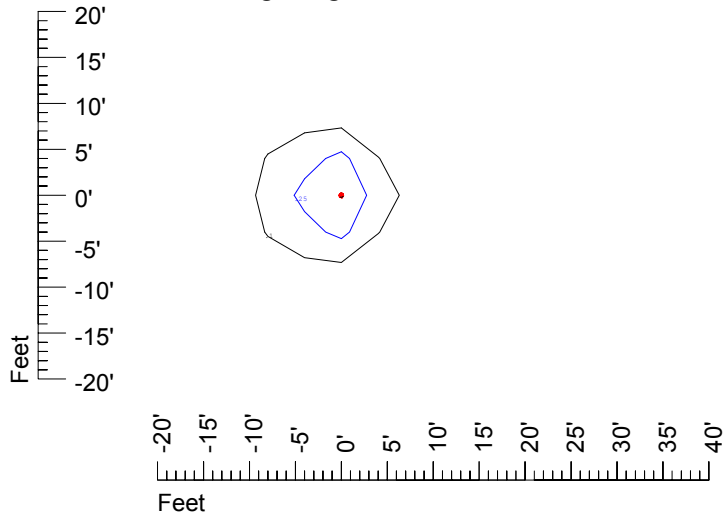

Mounting height 20' Tilt 15°

Isoline values — 0.1 fc — 0.25 fc — 0.5 fc — 1.0 fc — 2.0 fc

Mounting height 20' Tilt 0°