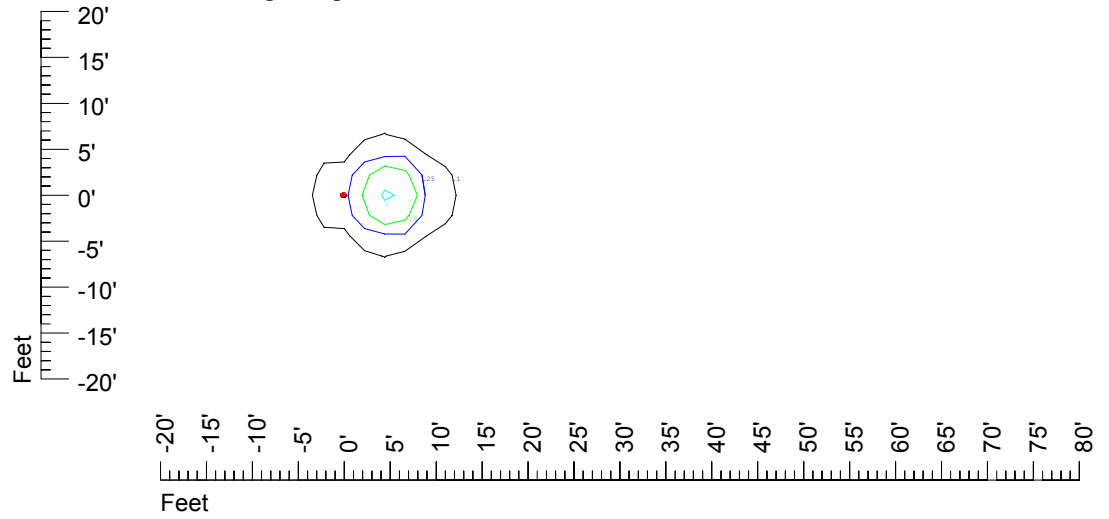

Isoline values — 0.1 fc — 0.25 fc — 0.5 fc — 1.0 fc — 2.0 fc

Mounting height 7' Tilt 0°

Mounting height 7' Tilt 30°

Mounting height 7' Tilt 15°

Mounting height 7' Tilt 45°

IES Photometric files C9256

Isoline template at 9' mounting height

Isoline values — 0.1 fc — 0.25 fc — 0.5 fc — 1.0 fc — 2.0 fc

Mounting height 9' Tilt 0°

Mounting height 9' Tilt 30°

Mounting height 9' Tilt 15°

Mounting height 9' Tilt 45°

IES Photometric files C9256

Isoline template at 11' mounting height

Isoline values — 0.1 fc — 0.25 fc — 0.5 fc — 1.0 fc — 2.0 fc

Mounting height 11' Tilt 0°

Mounting height 11' Tilt 30°

Mounting height 11' Tilt 15°

Mounting height 11' Tilt 45°

IES Photometric files C9256

Isoline template at 15' mounting height

Isoline values — 0.1 fc — 0.25 fc — 0.5 fc — 1.0 fc — 2.0 fc

Mounting height 20' Tilt 0°

Mounting height 20' Tilt 30°

Mounting height 20' Tilt 15°

Mounting height 20' Tilt 45°