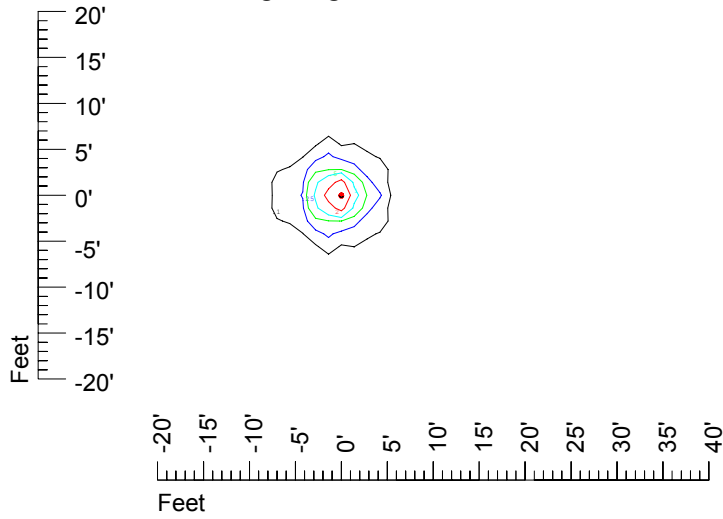

IES File: C9256

Lighting level in fc / Distance in feet

Vertical plan 0° to 180°
Horizontal plan 0°

— 2 fc — 1 fc — 0.5 fc — 0.25 fc — 0.1 fc

IES Photometric files C9256

Isoline template at 7' mounting height

Isoline values — 0.1 fc — 0.25 fc — 0.5 fc — 1.0 fc — 2.0 fc

Mounting height 7' Tilt 0°

Mounting height 7' Tilt 30°

Mounting height 7' Tilt 15°

Mounting height 7' Tilt 45°

IES Photometric files C9256

Isoline template at 9' mounting height

Isoline values — 0.1 fc — 0.25 fc — 0.5 fc — 1.0 fc — 2.0 fc

Mounting height 9' Tilt 0°

Mounting height 9' Tilt 30°

Mounting height 9' Tilt 15°

Mounting height 9' Tilt 45°

IES Photometric files C9256

Isoline template at 11' mounting height

Isoline values — 0.1 fc — 0.25 fc — 0.5 fc — 1.0 fc — 2.0 fc

Mounting height 20' Tilt 0°

Mounting height 20' Tilt 30°

Mounting height 20' Tilt 15°

Mounting height 20' Tilt 45°