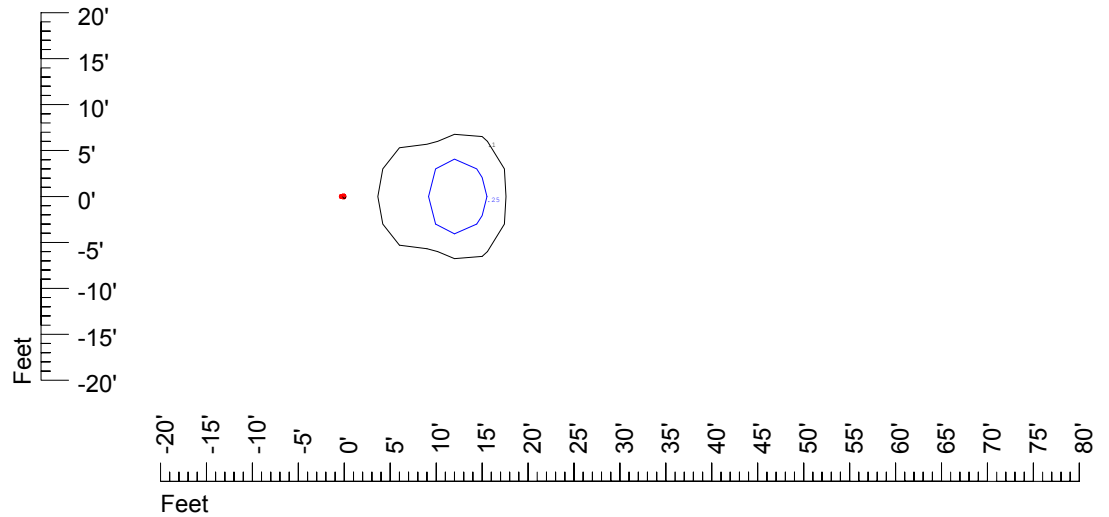

Isoline values — 0.1 fc — 0.25 fc — 0.5 fc — 1.0 fc — 2.0 fc

Mounting height 11' Tilt 0°

Mounting height 11' Tilt 30°

Mounting height 11' Tilt 15°

Mounting height 11' Tilt 45°

IES Photometric files C9256

Isoline template at 15' mounting height

Isoline values — 0.1 fc — 0.25 fc — 0.5 fc — 1.0 fc — 2.0 fc

Mounting height 15' Tilt 0°

Mounting height 15' Tilt 30°

Mounting height 15' Tilt 15°

Mounting height 15' Tilt 45°

IES Photometric files C9256

Isoline template at 20' mounting height

Isoline values — 0.1 fc — 0.25 fc — 0.5 fc — 1.0 fc — 2.0 fc

Mounting height 20' Tilt 0°

Mounting height 20' Tilt 30°

Mounting height 20' Tilt 15°

Mounting height 20' Tilt 45°