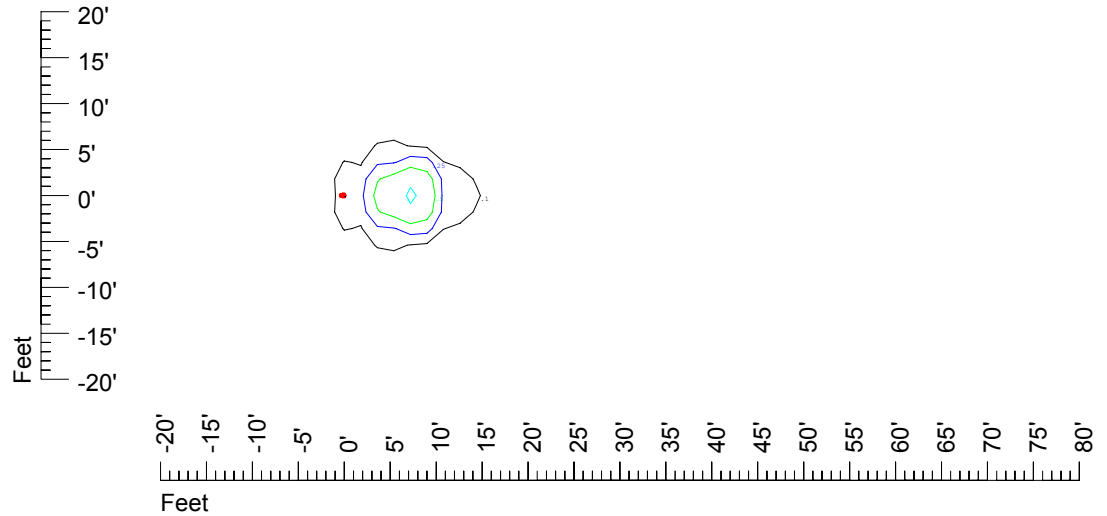

Isoline values — 0.1 fc — 0.25 fc — 0.5 fc — 1.0 fc — 2.0 fc

Mounting height 7' Tilt 0°

Mounting height 7' Tilt 30°

Mounting height 7' Tilt 15°

Mounting height 7' Tilt 45°

IES Photometric files C9256

Isoline template at 9' mounting height

Isoline values — 0.1 fc — 0.25 fc — 0.5 fc — 1.0 fc — 2.0 fc

Mounting height 9' Tilt 0°

Mounting height 9' Tilt 30°

Mounting height 9' Tilt 15°

Mounting height 9' Tilt 45°

IES Photometric files C9256

Isoline template at 11' mounting height

Isoline values — 0.1 fc — 0.25 fc — 0.5 fc — 1.0 fc — 2.0 fc

Mounting height 11' Tilt 0°

Mounting height 11' Tilt 30°

Mounting height 11' Tilt 15°

Mounting height 11' Tilt 45°

IES Photometric files C9256

Isoline template at 15' mounting height

Isoline values — 0.1 fc — 0.25 fc — 0.5 fc — 1.0 fc — 2.0 fc

Mounting height 20' Tilt 0°

Mounting height 20' Tilt 30°

Mounting height 20' Tilt 15°

Mounting height 20' Tilt 45°