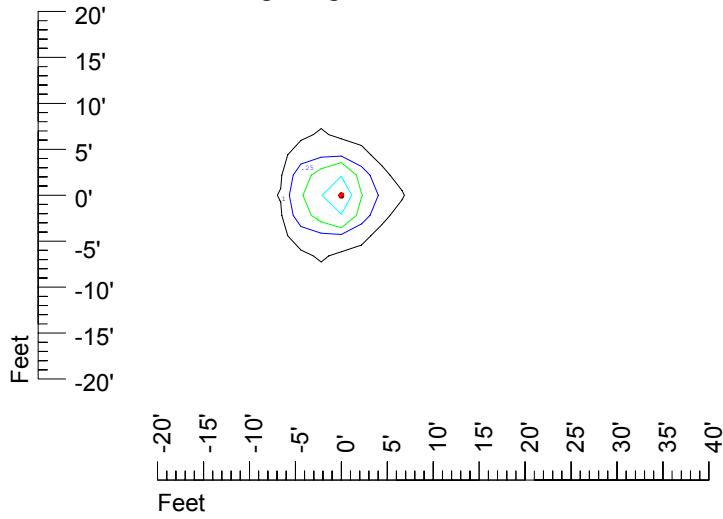

IES File: C9256

Lighting level in fc / Distance in feet

Vertical plan 0° to 180°
Horizontal plan 0°

— 2 fc — 1 fc — 0.5 fc — 0.25 fc — 0.1 fc

IES Photometric files C9256

Isoline template at 7' mounting height

Isoline values — 0.1 fc — 0.25 fc — 0.5 fc — 1.0 fc — 2.0 fc

Mounting height 7' Tilt 0°

Mounting height 7' Tilt 30°

Mounting height 7' Tilt 15°

Mounting height 7' Tilt 45°

IES Photometric files C9256

Isoline template at 9' mounting height

Isoline values — 0.1 fc — 0.25 fc — 0.5 fc — 1.0 fc — 2.0 fc

Mounting height 9' Tilt 0°

Mounting height 9' Tilt 30°

Mounting height 9' Tilt 15°

Mounting height 9' Tilt 45°

IES Photometric files C9256

Isoline template at 11' mounting height

Isoline values — 0.1 fc — 0.25 fc — 0.5 fc — 1.0 fc — 2.0 fc

Mounting height 11' Tilt 0°

Mounting height 11' Tilt 30°

Mounting height 11' Tilt 15°

Mounting height 11' Tilt 45°

IES Photometric files C9256

Isoline template at 15' mounting height