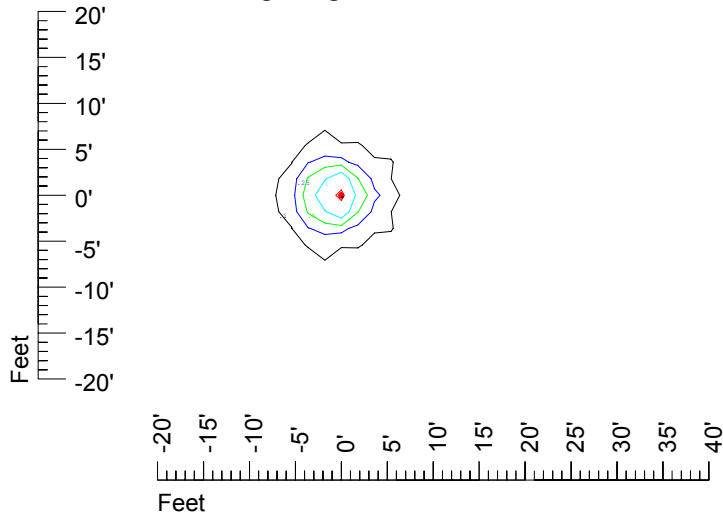

IES File: C9256

Lighting level in fc / Distance in feet

Vertical plan 0° to 180°
Horizontal plan 0°

— 2 fc — 1 fc — 0.5 fc — 0.25 fc — 0.1 fc

IES Photometric files C9256

Isoline template at 7' mounting height

Isoline values — 0.1 fc — 0.25 fc — 0.5 fc — 1.0 fc — 2.0 fc

Mounting height 7' Tilt 0°

Mounting height 7' Tilt 30°

Mounting height 7' Tilt 15°

Mounting height 7' Tilt 45°

IES Photometric files C9256

Isoline template at 9' mounting height

Isoline values — 0.1 fc — 0.25 fc — 0.5 fc — 1.0 fc — 2.0 fc

Mounting height 9' Tilt 0°

Mounting height 9' Tilt 30°

Mounting height 9' Tilt 15°

Mounting height 9' Tilt 45°

IES Photometric files C9256

Isoline template at 11' mounting height

Isoline values — 0.1 fc — 0.25 fc — 0.5 fc — 1.0 fc — 2.0 fc

Mounting height 11' Tilt 0°

Mounting height 11' Tilt 30°

Mounting height 11' Tilt 15°

Mounting height 11' Tilt 45°

IES Photometric files C9256

Isoline template at 15' mounting height