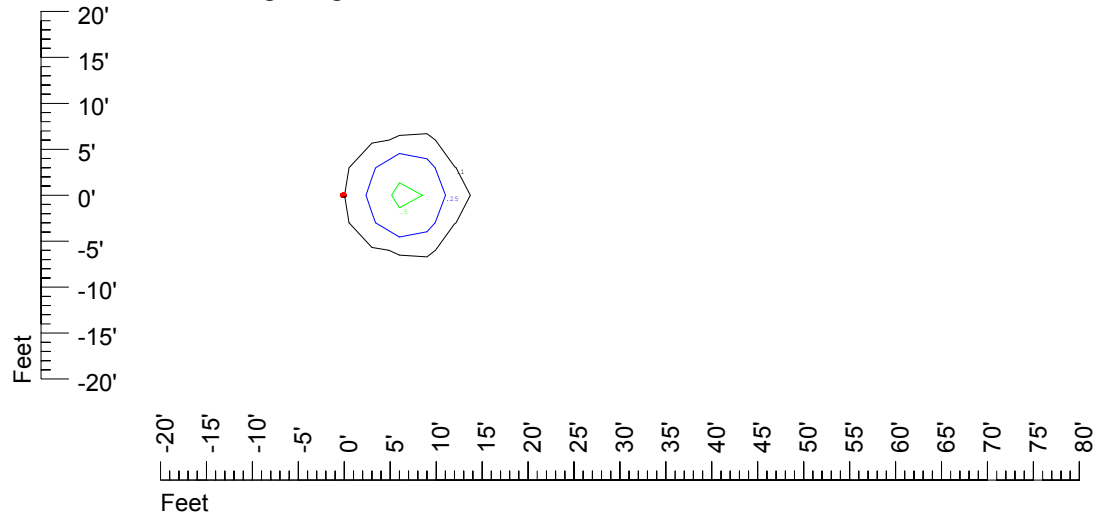

Isoline values — 0.1 fc — 0.25 fc — 0.5 fc — 1.0 fc — 2.0 fc

Mounting height 9' Tilt 0°

Mounting height 9' Tilt 30°

Mounting height 9' Tilt 15°

Mounting height 9' Tilt 45°

IES Photometric files C9256

Isoline template at 11' mounting height

Isoline values — 0.1 fc — 0.25 fc — 0.5 fc — 1.0 fc — 2.0 fc

Mounting height 11' Tilt 0°

Mounting height 11' Tilt 30°

Mounting height 11' Tilt 15°

Mounting height 11' Tilt 45°

IES Photometric files C9256

Isoline template at 15' mounting height

Isoline values — 0.1 fc — 0.25 fc — 0.5 fc — 1.0 fc — 2.0 fc

Mounting height 15' Tilt 0°

Mounting height 15' Tilt 30°

Mounting height 15' Tilt 15°

Mounting height 15' Tilt 45°

IES Photometric files C9256

Isoline template at 20' mounting height

Isoline values — 0.1 fc — 0.25 fc — 0.5 fc — 1.0 fc — 2.0 fc

Mounting height 20' Tilt 0°

Mounting height 20' Tilt 30°

Mounting height 20' Tilt 15°

Mounting height 20' Tilt 45°