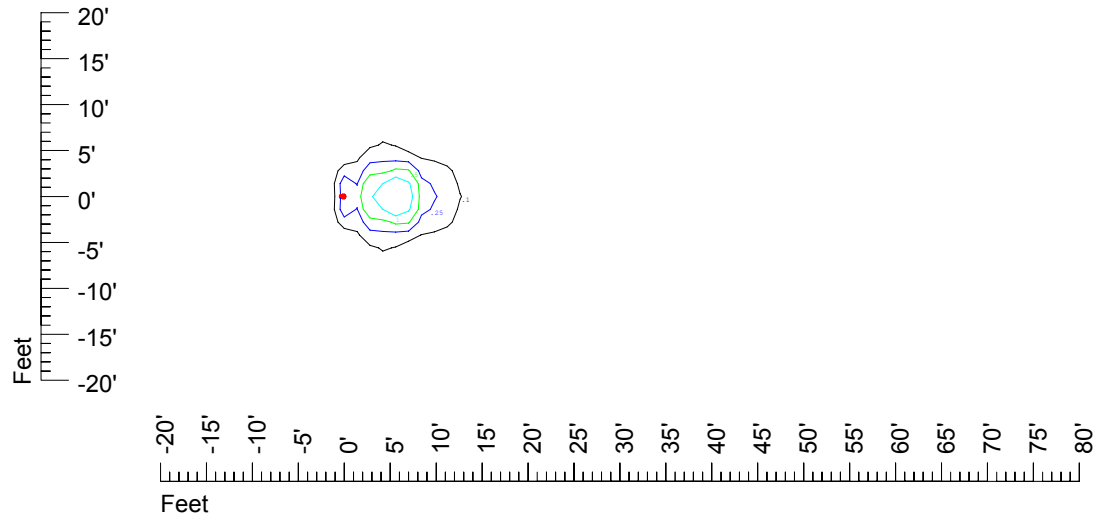

IES File: C9256

Lighting level in fc / Distance in feet

Vertical plan 0° to 180°
Horizontal plan 0°

— 2 fc — 1 fc — 0.5 fc — 0.25 fc — 0.1 fc

IES Photometric files C9256

Isoline template at 7' mounting height

Isoline values — 0.1 fc — 0.25 fc — 0.5 fc — 1.0 fc — 2.0 fc

Mounting height 7' Tilt 0°

Mounting height 7' Tilt 30°

Mounting height 7' Tilt 15°

Mounting height 7' Tilt 45°

IES Photometric files C9256

Isoline template at 9' mounting height

Isoline values — 0.1 fc — 0.25 fc — 0.5 fc — 1.0 fc — 2.0 fc

Mounting height 9' Tilt 0°

Mounting height 9' Tilt 30°

Mounting height 9' Tilt 15°

Mounting height 9' Tilt 45°

IES Photometric files C9256

Isoline template at 11' mounting height

Isoline values — 0.1 fc — 0.25 fc — 0.5 fc — 1.0 fc — 2.0 fc

Mounting height 20' Tilt 0°

Mounting height 20' Tilt 30°

Mounting height 20' Tilt 15°

Mounting height 20' Tilt 45°