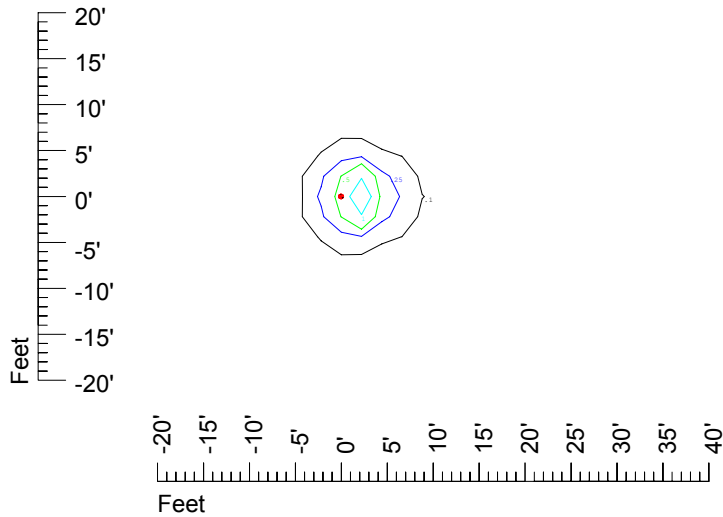

Isoline values — 0.1 fc — 0.25 fc — 0.5 fc — 1.0 fc — 2.0 fc

Mounting height 7' Tilt 0°

Mounting height 7' Tilt 30°

Mounting height 7' Tilt 15°

Mounting height 7' Tilt 45°

IES Photometric files C9256

Isoline template at 9' mounting height

Isoline values — 0.1 fc — 0.25 fc — 0.5 fc — 1.0 fc — 2.0 fc

Mounting height 9' Tilt 0°

Mounting height 9' Tilt 30°

Mounting height 9' Tilt 15°

Mounting height 9' Tilt 45°

IES Photometric files C9256

Isoline template at 11' mounting height

Isoline values — 0.1 fc — 0.25 fc — 0.5 fc — 1.0 fc — 2.0 fc

Mounting height 11' Tilt 0°

Mounting height 11' Tilt 30°

Mounting height 11' Tilt 15°

Mounting height 11' Tilt 45°

IES Photometric files C9256

Isoline template at 15' mounting height

Isoline values — 0.1 fc — 0.25 fc — 0.5 fc — 1.0 fc — 2.0 fc

Mounting height 15' Tilt 0°

Mounting height 15' Tilt 30°

Mounting height 15' Tilt 15°

Mounting height 15' Tilt 45°

IES Photometric files C9256

Isoline template at 20' mounting height