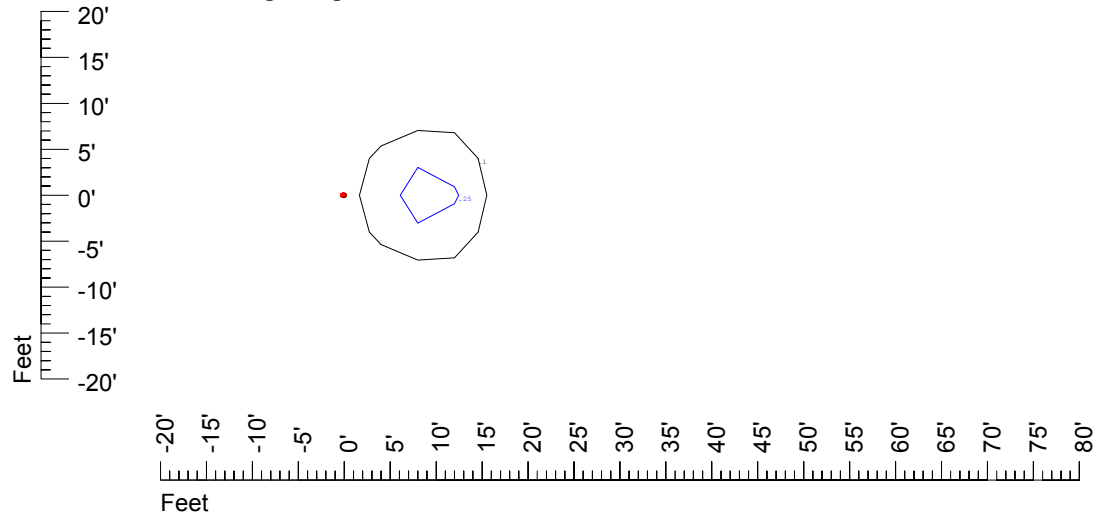

Isoline values — 0.1 fc — 0.25 fc — 0.5 fc — 1.0 fc — 2.0 fc

Mounting height 11' Tilt 0°

Mounting height 11' Tilt 30°

Mounting height 11' Tilt 15°

Mounting height 11' Tilt 45°

IES Photometric files C9256

Isoline template at 15' mounting height

Isoline values — 0.1 fc — 0.25 fc — 0.5 fc — 1.0 fc — 2.0 fc

Mounting height 15' Tilt 0°

Mounting height 15' Tilt 30°

Mounting height 15' Tilt 15°

Mounting height 15' Tilt 45°

IES Photometric files C9256

Isoline template at 20' mounting height

Isoline values — 0.1 fc — 0.25 fc — 0.5 fc — 1.0 fc — 2.0 fc

Mounting height 20' Tilt 0°

Mounting height 20' Tilt 30°

Mounting height 20' Tilt 15°

Mounting height 20' Tilt 45°