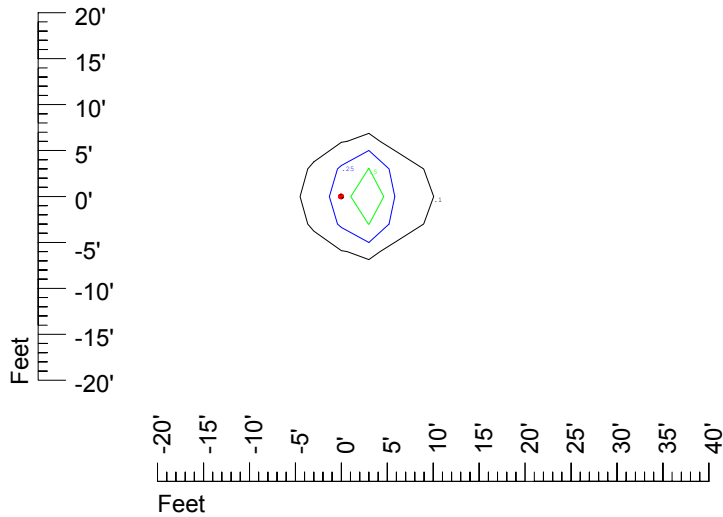

Isoline values — 0.1 fc — 0.25 fc — 0.5 fc — 1.0 fc — 2.0 fc

Mounting height 9' Tilt 0°

Mounting height 9' Tilt 30°

Mounting height 9' Tilt 15°

Mounting height 9' Tilt 45°

IES Photometric files C9256

Isoline template at 11' mounting height

Isoline values — 0.1 fc — 0.25 fc — 0.5 fc — 1.0 fc — 2.0 fc

Mounting height 11' Tilt 0°

Mounting height 11' Tilt 30°

Mounting height 11' Tilt 15°

Mounting height 11' Tilt 45°

IES Photometric files C9256

Isoline template at 15' mounting height

Isoline values — 0.1 fc — 0.25 fc — 0.5 fc — 1.0 fc — 2.0 fc

Mounting height 15' Tilt 0°

Mounting height 15' Tilt 30°

Mounting height 15' Tilt 15°

Mounting height 15' Tilt 45°

IES Photometric files C9256

Isoline template at 20' mounting height

Isoline values — 0.1 fc — 0.25 fc — 0.5 fc — 1.0 fc — 2.0 fc

Mounting height 20' Tilt 0°

Mounting height 20' Tilt 30°

Mounting height 20' Tilt 15°

Mounting height 20' Tilt 45°