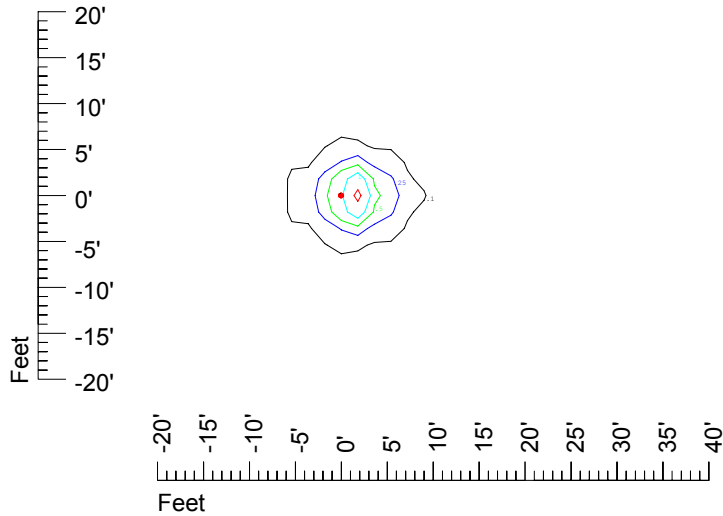

Isoline values — 0.1 fc — 0.25 fc — 0.5 fc — 1.0 fc — 2.0 fc

Mounting height 7' Tilt 0°

Mounting height 7' Tilt 30°

Mounting height 7' Tilt 15°

Mounting height 7' Tilt 45°

IES Photometric files C9256

Isoline template at 9' mounting height

Isoline values — 0.1 fc — 0.25 fc — 0.5 fc — 1.0 fc — 2.0 fc

Mounting height 9' Tilt 0°

Mounting height 9' Tilt 30°

Mounting height 9' Tilt 15°

Mounting height 9' Tilt 45°

IES Photometric files C9256

Isoline template at 11' mounting height

Isoline values — 0.1 fc — 0.25 fc — 0.5 fc — 1.0 fc — 2.0 fc

Mounting height 11' Tilt 0°

Mounting height 11' Tilt 30°

Mounting height 11' Tilt 15°

Mounting height 11' Tilt 45°

IES Photometric files C9256

Isoline template at 15' mounting height

Isoline values — 0.1 fc — 0.25 fc — 0.5 fc — 1.0 fc — 2.0 fc

Mounting height 20' Tilt 0°

Mounting height 20' Tilt 30°

Mounting height 20' Tilt 15°

Mounting height 20' Tilt 45°