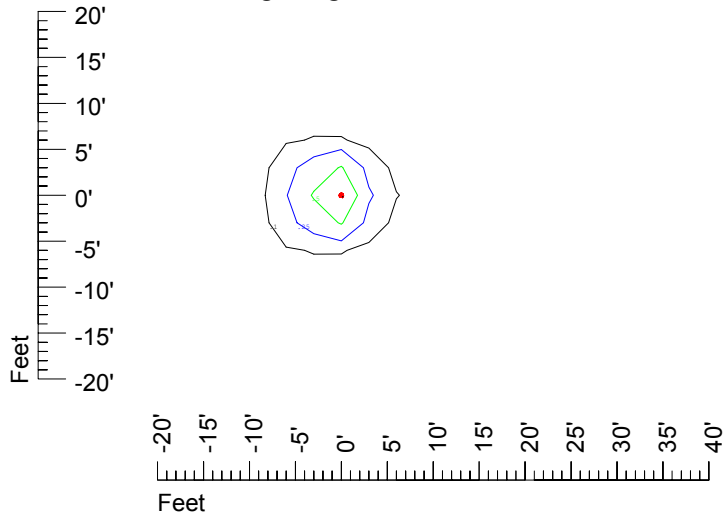

Isoline values — 0.1 fc — 0.25 fc — 0.5 fc — 1.0 fc — 2.0 fc

Mounting height 7' Tilt 0°

Mounting height 7' Tilt 30°

Mounting height 7' Tilt 15°

Mounting height 7' Tilt 45°

IES Photometric files C9256

Isoline template at 9' mounting height

Isoline values — 0.1 fc — 0.25 fc — 0.5 fc — 1.0 fc — 2.0 fc

Mounting height 9' Tilt 0°

Mounting height 9' Tilt 30°

Mounting height 9' Tilt 15°

Mounting height 9' Tilt 45°

IES Photometric files C9256

Isoline template at 11' mounting height

Isoline values — 0.1 fc — 0.25 fc — 0.5 fc — 1.0 fc — 2.0 fc

Mounting height 11' Tilt 0°

Mounting height 11' Tilt 30°

Mounting height 11' Tilt 15°

Mounting height 11' Tilt 45°

IES Photometric files C9256

Isoline template at 15' mounting height

Isoline values — 0.1 fc — 0.25 fc — 0.5 fc — 1.0 fc — 2.0 fc

Mounting height 15' Tilt 0°

Mounting height 15' Tilt 30°

Mounting height 15' Tilt 15°

Mounting height 15' Tilt 45°

IES Photometric files C9256

Isoline template at 20' mounting height