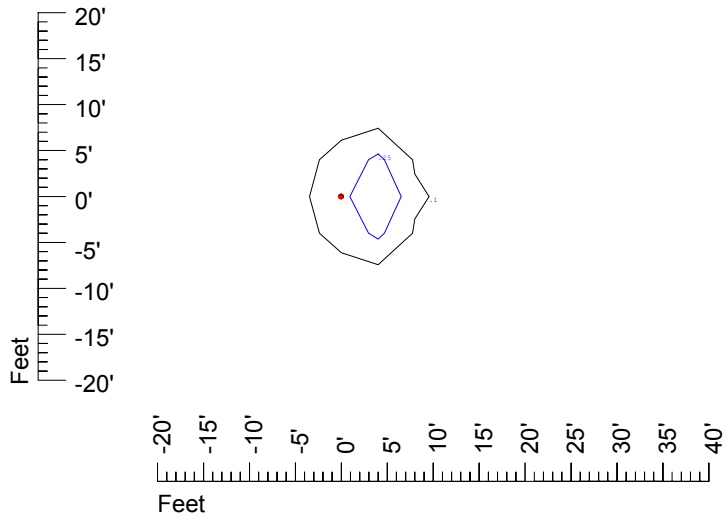

Isoline values — 0.1 fc — 0.25 fc — 0.5 fc — 1.0 fc — 2.0 fc

Mounting height 7' Tilt 0°

Mounting height 7' Tilt 30°

Mounting height 7' Tilt 15°

Mounting height 7' Tilt 45°

IES Photometric files C9256

Isoline template at 9' mounting height

Isoline values — 0.1 fc — 0.25 fc — 0.5 fc — 1.0 fc — 2.0 fc

Mounting height 11' Tilt 0°

Mounting height 11' Tilt 30°

Mounting height 11' Tilt 15°

Mounting height 11' Tilt 45°

IES Photometric files C9256

Isoline template at 15' mounting height

Isoline values — 0.1 fc — 0.25 fc — 0.5 fc — 1.0 fc — 2.0 fc

Mounting height 15' Tilt 0°

Mounting height 15' Tilt 30°

Mounting height 15' Tilt 15°

Mounting height 15' Tilt 45°

IES Photometric files C9256

Isoline template at 20' mounting height

Isoline values — 0.1 fc — 0.25 fc — 0.5 fc — 1.0 fc — 2.0 fc

Mounting height 20' Tilt 0°

Mounting height 20' Tilt 30°

Mounting height 20' Tilt 15°

Mounting height 20' Tilt 45°