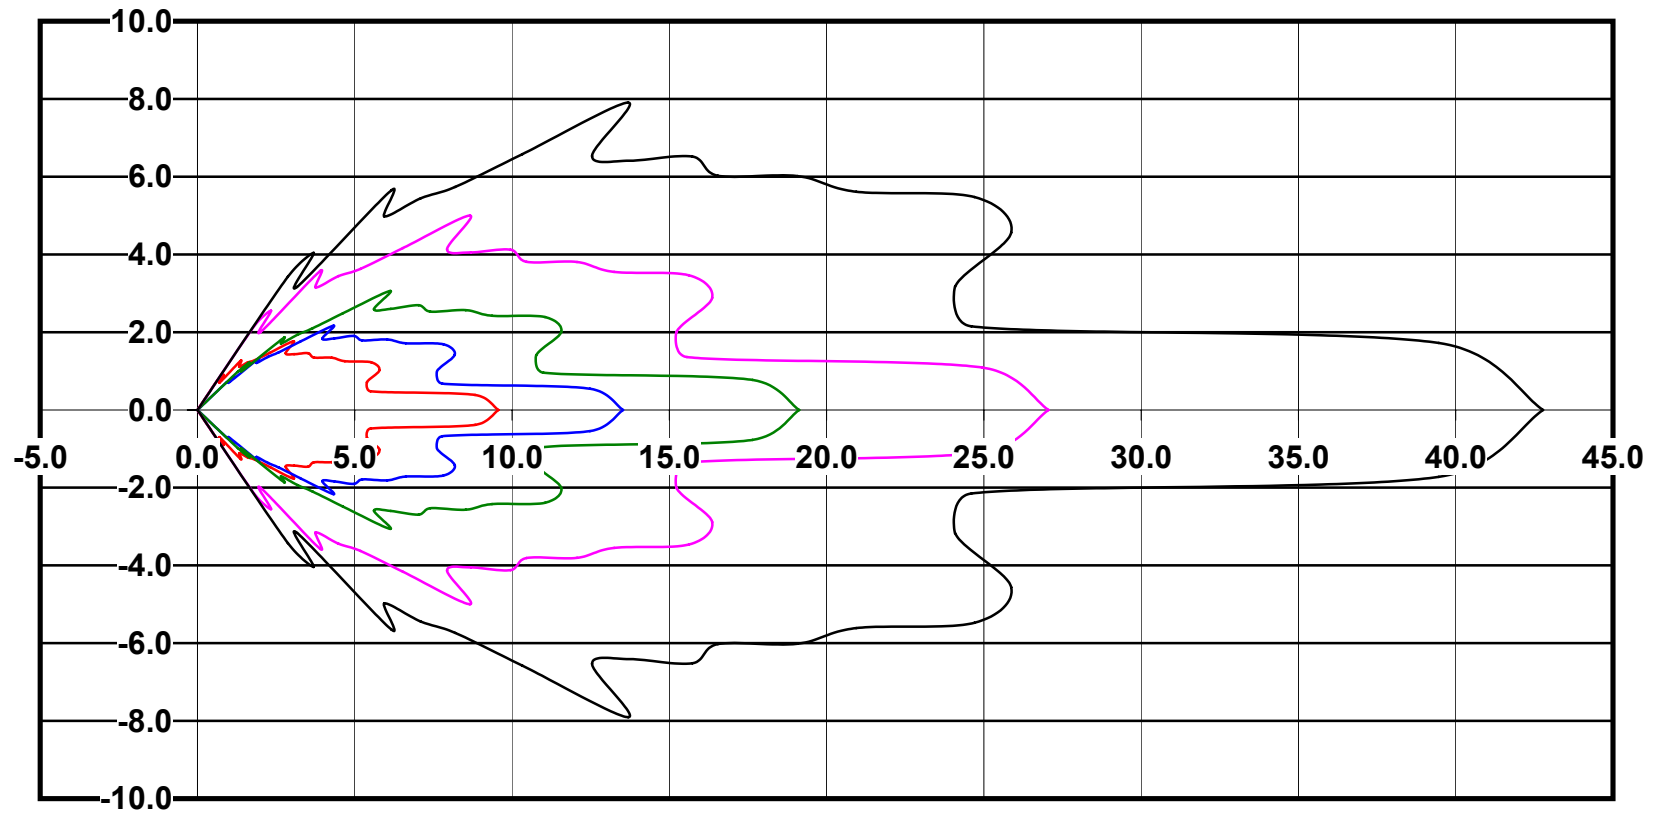

IES File: C9256

Lighting level in fc / Distance in feet

Vertical plan 0° to 180°
Horizontal plan 0°

— 2 fc — 1 fc — 0.5 fc — 0.25 fc — 0.1 fc

IES Photometric files C9256

Isoline template at 7' mounting height

Isoline values — 0.1 fc — 0.25 fc — 0.5 fc — 1.0 fc — 2.0 fc

Mounting height 7' Tilt 0°

Mounting height 7' Tilt 30°

Mounting height 7' Tilt 15°

Mounting height 7' Tilt 45°

IES Photometric files C9256

Isoline template at 9' mounting height

Isoline values — 0.1 fc — 0.25 fc — 0.5 fc — 1.0 fc — 2.0 fc

Mounting height 9' Tilt 0°

Mounting height 9' Tilt 30°

Mounting height 9' Tilt 15°

Mounting height 9' Tilt 45°

IES Photometric files C9256

Isoline template at 11' mounting height

Isoline values — 0.1 fc — 0.25 fc — 0.5 fc — 1.0 fc — 2.0 fc

Mounting height 20' Tilt 0°

Mounting height 20' Tilt 30°

Mounting height 20' Tilt 15°

Mounting height 20' Tilt 45°