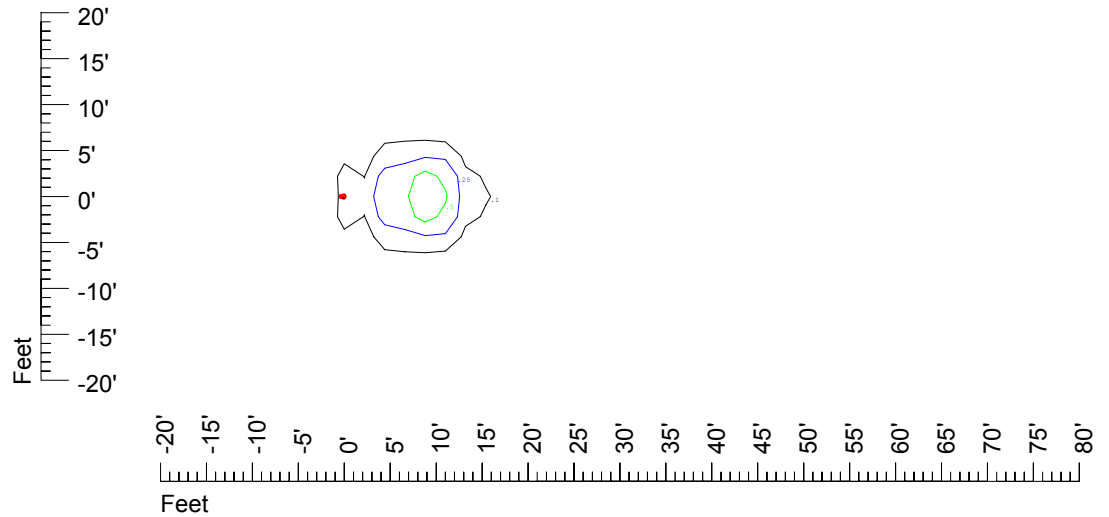

Isoline values — 0.1 fc — 0.25 fc — 0.5 fc — 1.0 fc — 2.0 fc

Mounting height 9' Tilt 0°

Mounting height 9' Tilt 30°

Mounting height 9' Tilt 15°

Mounting height 9' Tilt 45°

IES Photometric files C9256

Isoline template at 11' mounting height

Isoline values — 0.1 fc — 0.25 fc — 0.5 fc — 1.0 fc — 2.0 fc

Mounting height 11' Tilt 0°

Mounting height 11' Tilt 30°

Mounting height 11' Tilt 15°

Mounting height 11' Tilt 45°

IES Photometric files C9256

Isoline template at 15' mounting height

Isoline values — 0.1 fc — 0.25 fc — 0.5 fc — 1.0 fc — 2.0 fc

Mounting height 15' Tilt 0°

Mounting height 15' Tilt 30°

Mounting height 15' Tilt 15°

Mounting height 15' Tilt 45°

IES Photometric files C9256

Isoline template at 20' mounting height

Isoline values — 0.1 fc — 0.25 fc — 0.5 fc — 1.0 fc — 2.0 fc

Mounting height 20' Tilt 0°

Mounting height 20' Tilt 30°

Mounting height 20' Tilt 15°

Mounting height 20' Tilt 45°