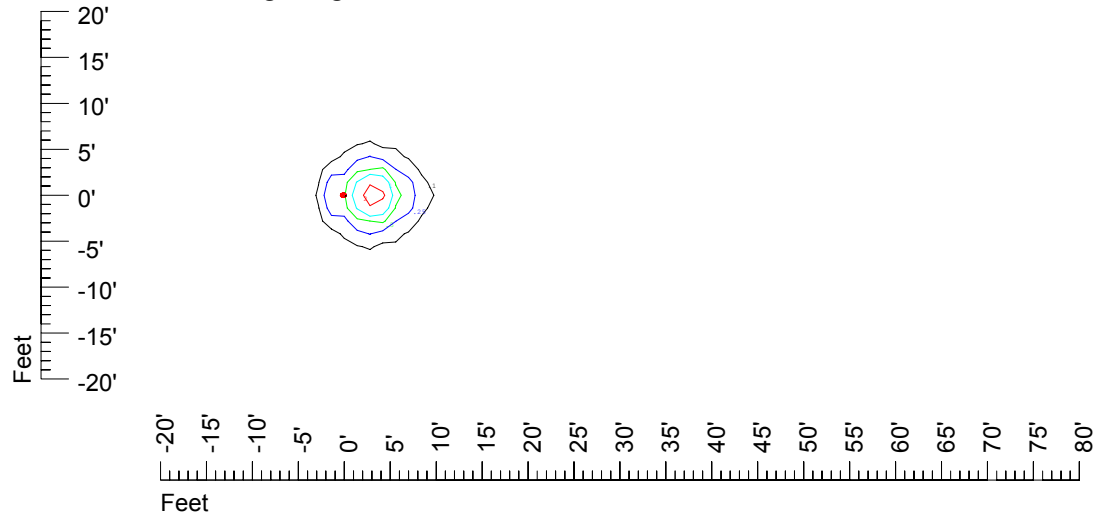

IES File: C9256

Lighting level in fc / Distance in feet

Vertical plan 0° to 180°
Horizontal plan 0°

— 2 fc — 1 fc — 0.5 fc — 0.25 fc — 0.1 fc

IES Photometric files C9256

Isoline template at 7' mounting height

Isoline values — 0.1 fc — 0.25 fc — 0.5 fc — 1.0 fc — 2.0 fc

Mounting height 7' Tilt 0°

Mounting height 7' Tilt 30°

Mounting height 7' Tilt 15°

Mounting height 7' Tilt 45°

IES Photometric files C9256

Isoline template at 9' mounting height

Isoline values — 0.1 fc — 0.25 fc — 0.5 fc — 1.0 fc — 2.0 fc

Mounting height 9' Tilt 0°

Mounting height 9' Tilt 30°

Mounting height 9' Tilt 15°

Mounting height 9' Tilt 45°

IES Photometric files C9256

Isoline template at 11' mounting height

Isoline values — 0.1 fc — 0.25 fc — 0.5 fc — 1.0 fc — 2.0 fc

Mounting height 20' Tilt 0°

Mounting height 20' Tilt 30°

Mounting height 20' Tilt 15°

Mounting height 20' Tilt 45°