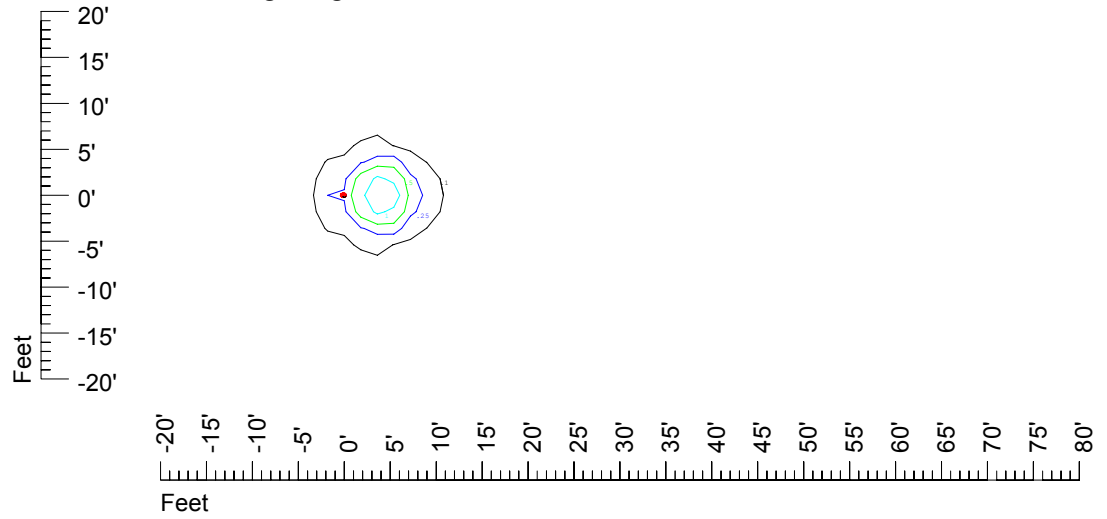

Isoline values — 0.1 fc — 0.25 fc — 0.5 fc — 1.0 fc — 2.0 fc

Mounting height 7' Tilt 0°

Mounting height 7' Tilt 30°

Mounting height 7' Tilt 15°

Mounting height 7' Tilt 45°

IES Photometric files C9256

Isoline template at 9' mounting height

Isoline values — 0.1 fc — 0.25 fc — 0.5 fc — 1.0 fc — 2.0 fc

Mounting height 9' Tilt 0°

Mounting height 9' Tilt 30°

Mounting height 9' Tilt 15°

Mounting height 9' Tilt 45°

IES Photometric files C9256

Isoline template at 11' mounting height

Isoline values — 0.1 fc — 0.25 fc — 0.5 fc — 1.0 fc — 2.0 fc

Mounting height 20' Tilt 0°

Mounting height 20' Tilt 30°

Mounting height 20' Tilt 15°

Mounting height 20' Tilt 45°