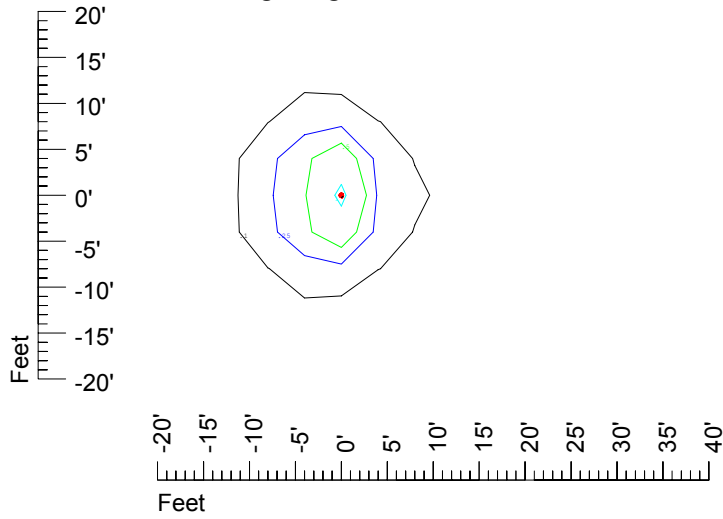

Isoline values — 0.1 fc — 0.25 fc — 0.5 fc — 1.0 fc — 2.0 fc

Mounting height 7' Tilt 0°

Mounting height 7' Tilt 30°

Mounting height 7' Tilt 15°

Mounting height 7' Tilt 45°

IES Photometric files C9255

Isoline template at 9' mounting height

Isoline values — 0.1 fc — 0.25 fc — 0.5 fc — 1.0 fc — 2.0 fc

Mounting height 11' Tilt 0°

Mounting height 11' Tilt 30°

Mounting height 11' Tilt 15°

Mounting height 11' Tilt 45°

IES Photometric files C9255

Isoline template at 15' mounting height

Isoline values — 0.1 fc — 0.25 fc — 0.5 fc — 1.0 fc — 2.0 fc

Mounting height 15' Tilt 0°

Mounting height 15' Tilt 30°

Mounting height 15' Tilt 15°

Mounting height 15' Tilt 45°

IES Photometric files C9255

Isoline template at 20' mounting height

Isoline values — 0.1 fc — 0.25 fc — 0.5 fc — 1.0 fc — 2.0 fc

Mounting height 20' Tilt 0°

Mounting height 20' Tilt 30°

Mounting height 20' Tilt 15°

Mounting height 20' Tilt 45°

IES Photometric files C9255

Isoline template at 25' mounting height