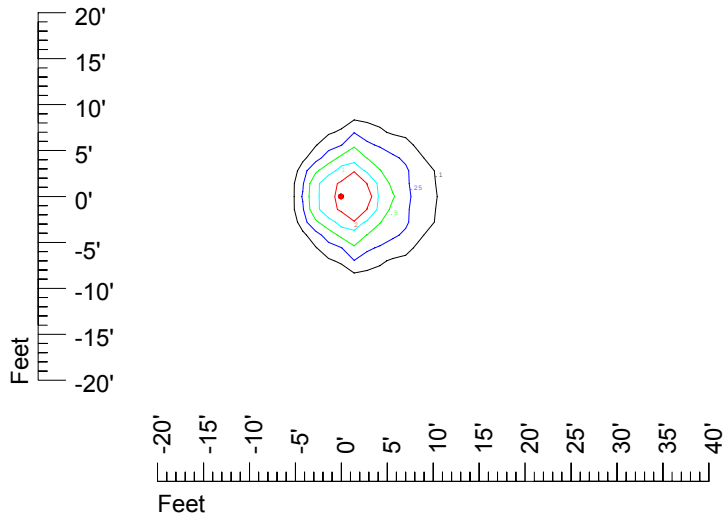

IES File: C9255

Lighting level in fc / Distance in feet

Vertical plan 0° to 180°
Horizontal plan 0°

— 2 fc — 1 fc — 0.5 fc — 0.25 fc — 0.1 fc

IES Photometric files C9255

Isoline template at 7' mounting height

Isoline values — 0.1 fc — 0.25 fc — 0.5 fc — 1.0 fc — 2.0 fc

Mounting height 7' Tilt 0°

Mounting height 7' Tilt 30°

Mounting height 7' Tilt 15°

Mounting height 7' Tilt 45°

IES Photometric files C9255

Isoline template at 9' mounting height

Isoline values — 0.1 fc — 0.25 fc — 0.5 fc — 1.0 fc — 2.0 fc

Mounting height 9' Tilt 0°

Mounting height 9' Tilt 30°

Mounting height 9' Tilt 15°

Mounting height 9' Tilt 45°

IES Photometric files C9255

Isoline template at 11' mounting height

Isoline values — 0.1 fc — 0.25 fc — 0.5 fc — 1.0 fc — 2.0 fc

Mounting height 11' Tilt 0°

Mounting height 11' Tilt 30°

Mounting height 11' Tilt 15°

Mounting height 11' Tilt 45°

IES Photometric files C9255

Isoline template at 15' mounting height