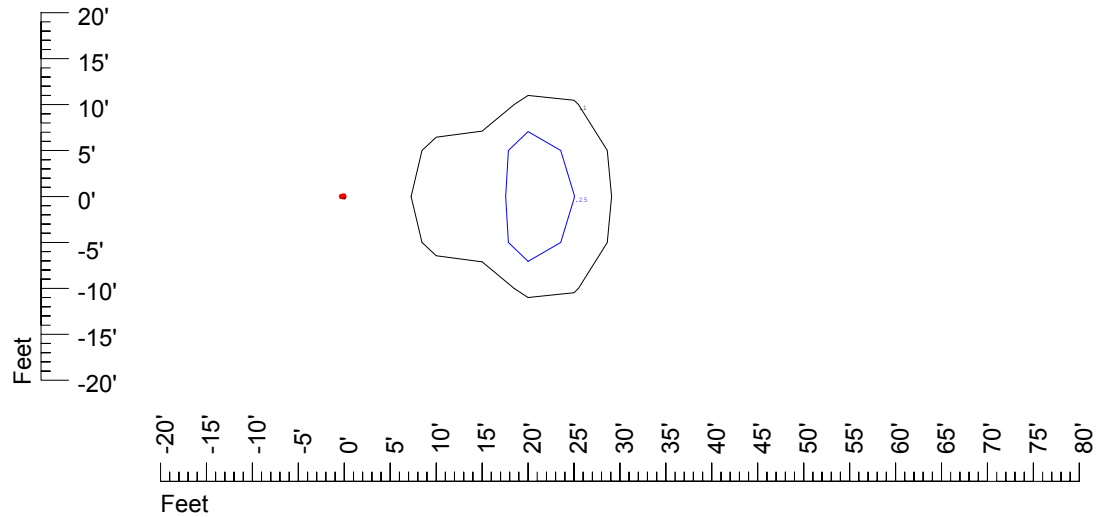

Isoline values — 0.1 fc — 0.25 fc — 0.5 fc — 1.0 fc — 2.0 fc

Mounting height 20' Tilt 0°

Mounting height 20' Tilt 30°

Mounting height 20' Tilt 15°

Mounting height 20' Tilt 45°

IES Photometric files C9255

Isoline template at 25' mounting height

Isoline values — 0.1 fc — 0.25 fc — 0.5 fc — 1.0 fc — 2.0 fc

Mounting height 25' Tilt 0°

Mounting height 25' Tilt 30°

Mounting height 25' Tilt 15°

Mounting height 25' Tilt 45°

IES Photometric files C9255

Isoline template at 30' mounting height

Isoline values — 0.1 fc — 0.25 fc — 0.5 fc — 1.0 fc — 2.0 fc

Mounting height 30' Tilt 0°

Mounting height 30' Tilt 30°

Mounting height 30' Tilt 15°

Mounting height 30' Tilt 45°