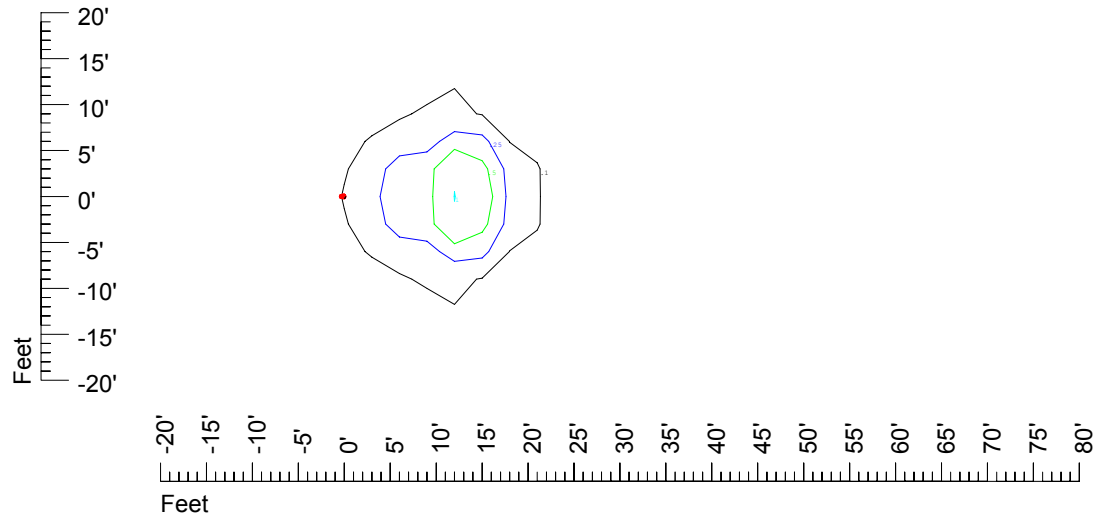

Isoline values — 0.1 fc — 0.25 fc — 0.5 fc — 1.0 fc — 2.0 fc

Mounting height 11' Tilt 0°

Mounting height 11' Tilt 30°

Mounting height 11' Tilt 15°

Mounting height 11' Tilt 45°

IES Photometric files C9255

Isoline template at 15' mounting height

Isoline values — 0.1 fc — 0.25 fc — 0.5 fc — 1.0 fc — 2.0 fc

Mounting height 15' Tilt 0°

Mounting height 15' Tilt 30°

Mounting height 15' Tilt 15°

Mounting height 15' Tilt 45°

IES Photometric files C9255

Isoline template at 20' mounting height

Isoline values — 0.1 fc — 0.25 fc — 0.5 fc — 1.0 fc — 2.0 fc

Mounting height 20' Tilt 0°

Mounting height 20' Tilt 30°

Mounting height 20' Tilt 15°

Mounting height 20' Tilt 45°

IES Photometric files C9255

Isoline template at 25' mounting height