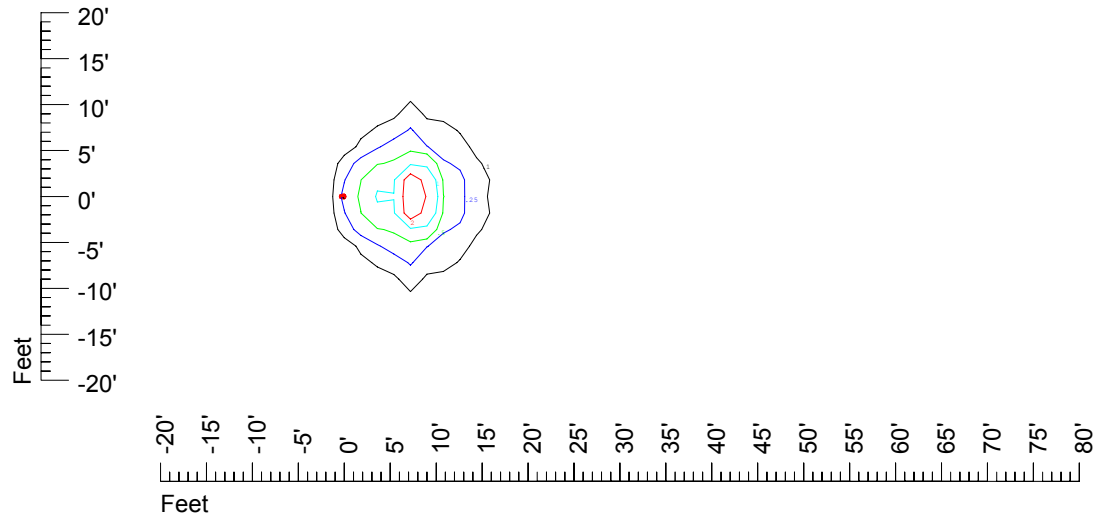

Isoline values — 0.1 fc — 0.25 fc — 0.5 fc — 1.0 fc — 2.0 fc

Mounting height 7' Tilt 0°

Mounting height 7' Tilt 30°

Mounting height 7' Tilt 15°

Mounting height 7' Tilt 45°

IES Photometric files C9255

Isoline template at 9' mounting height

Isoline values — 0.1 fc — 0.25 fc — 0.5 fc — 1.0 fc — 2.0 fc

Mounting height 9' Tilt 0°

Mounting height 9' Tilt 30°

Mounting height 9' Tilt 15°

Mounting height 9' Tilt 45°

IES Photometric files C9255

Isoline template at 11' mounting height

Isoline values — 0.1 fc — 0.25 fc — 0.5 fc — 1.0 fc — 2.0 fc

Mounting height 11' Tilt 0°

Mounting height 11' Tilt 30°

Mounting height 11' Tilt 15°

Mounting height 11' Tilt 45°

IES Photometric files C9255

Isoline template at 15' mounting height