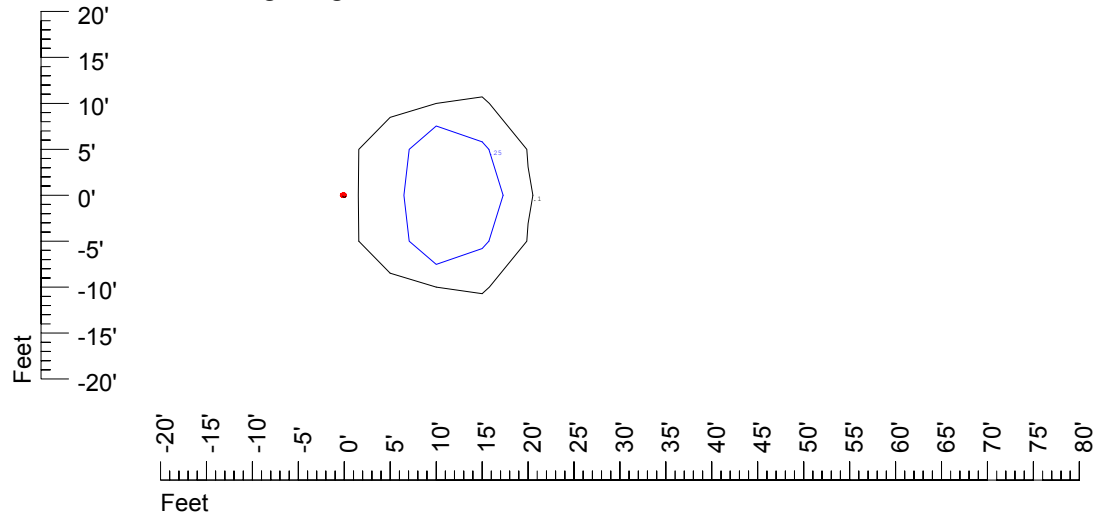

Isoline values — 0.1 fc — 0.25 fc — 0.5 fc — 1.0 fc — 2.0 fc

Mounting height 20' Tilt 0°

Mounting height 20' Tilt 30°

Mounting height 20' Tilt 15°

Mounting height 20' Tilt 45°

IES Photometric files C9255

Isoline template at 25' mounting height

Isoline values — 0.1 fc — 0.25 fc — 0.5 fc — 1.0 fc — 2.0 fc

Mounting height 25' Tilt 0°

Mounting height 25' Tilt 30°

Mounting height 25' Tilt 15°

Mounting height 25' Tilt 45°

IES Photometric files C9255

Isoline template at 30' mounting height