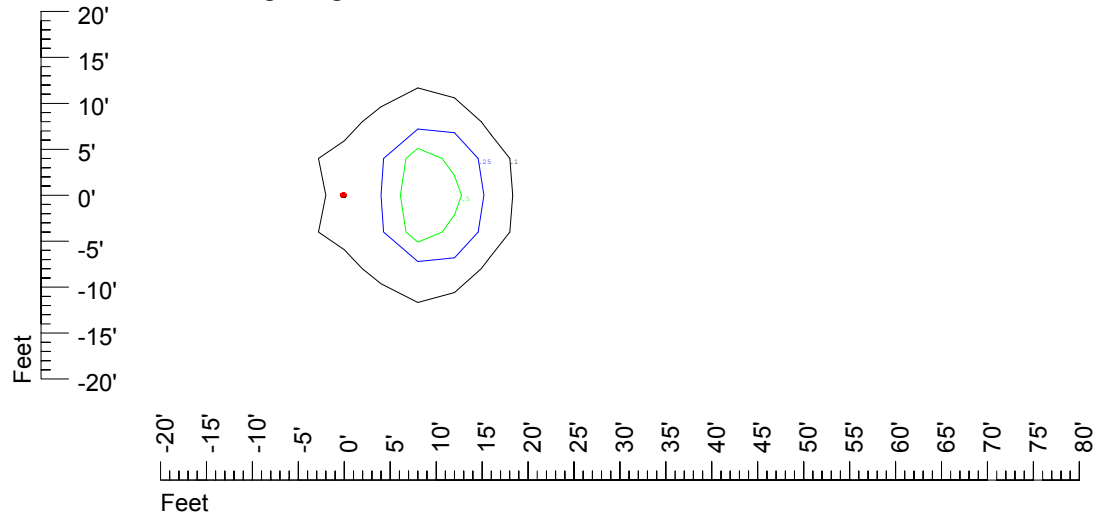

Isoline values — 0.1 fc — 0.25 fc — 0.5 fc — 1.0 fc — 2.0 fc

Mounting height 11' Tilt 0°

Mounting height 11' Tilt 30°

Mounting height 11' Tilt 15°

Mounting height 11' Tilt 45°

IES Photometric files C9255

Isoline template at 15' mounting height

Isoline values — 0.1 fc — 0.25 fc — 0.5 fc — 1.0 fc — 2.0 fc

Mounting height 15' Tilt 0°

Mounting height 15' Tilt 30°

Mounting height 15' Tilt 15°

Mounting height 15' Tilt 45°

IES Photometric files C9255

Isoline template at 20' mounting height

Isoline values — 0.1 fc — 0.25 fc — 0.5 fc — 1.0 fc — 2.0 fc

Mounting height 20' Tilt 0°

Mounting height 20' Tilt 30°

Mounting height 20' Tilt 15°

Mounting height 20' Tilt 45°

IES Photometric files C9255

Isoline template at 25' mounting height