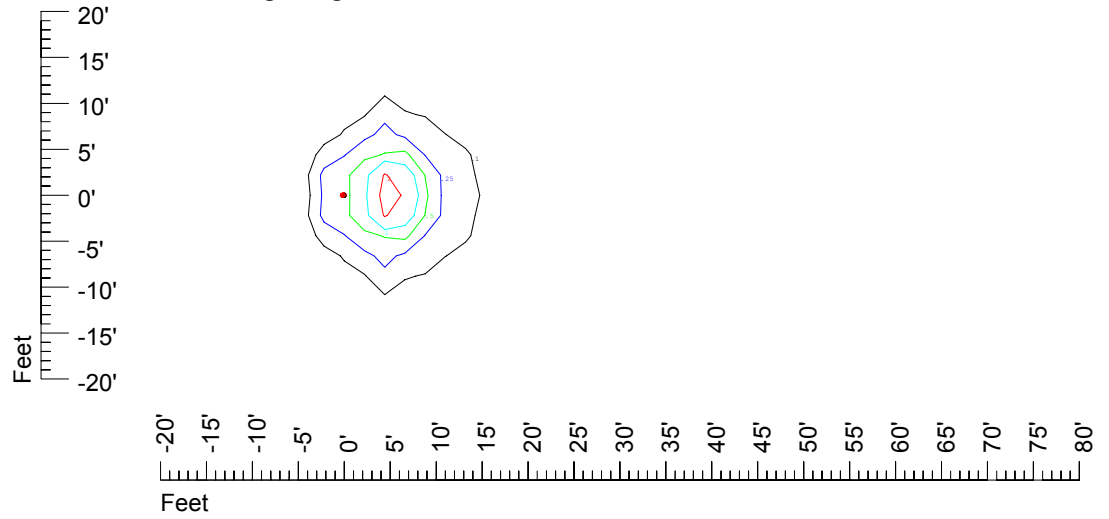

Isoline values — 0.1 fc — 0.25 fc — 0.5 fc — 1.0 fc — 2.0 fc

Mounting height 7' Tilt 0°

Mounting height 7' Tilt 30°

Mounting height 7' Tilt 15°

Mounting height 7' Tilt 45°

IES Photometric files C9255

Isoline template at 9' mounting height

Isoline values — 0.1 fc — 0.25 fc — 0.5 fc — 1.0 fc — 2.0 fc

Mounting height 9' Tilt 0°

Mounting height 9' Tilt 30°

Mounting height 9' Tilt 15°

Mounting height 9' Tilt 45°

IES Photometric files C9255

Isoline template at 11' mounting height

Isoline values — 0.1 fc — 0.25 fc — 0.5 fc — 1.0 fc — 2.0 fc

Mounting height 11' Tilt 0°

Mounting height 11' Tilt 30°

Mounting height 11' Tilt 15°

Mounting height 11' Tilt 45°

IES Photometric files C9255

Isoline template at 15' mounting height