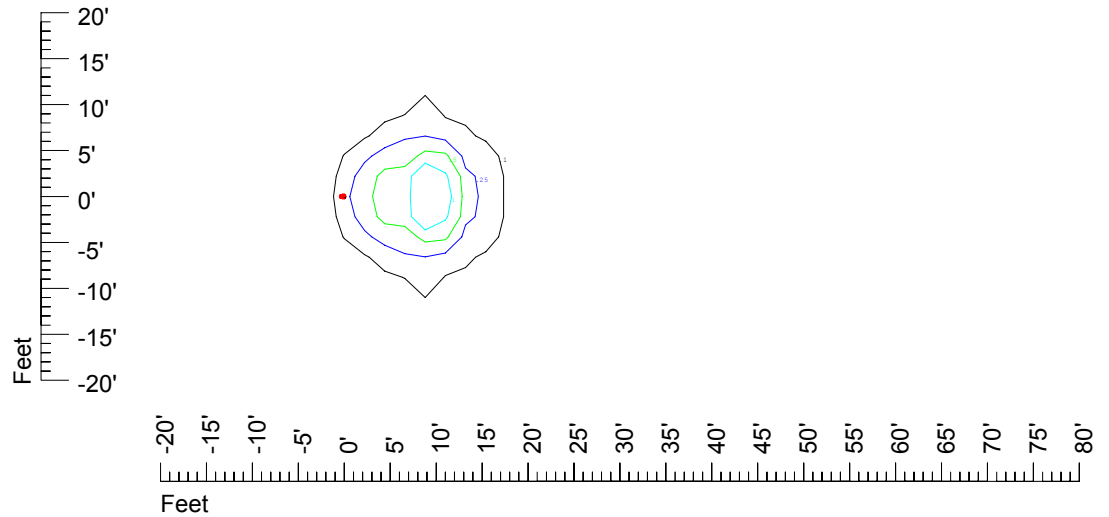

Isoline values — 0.1 fc — 0.25 fc — 0.5 fc — 1.0 fc — 2.0 fc

Mounting height 9' Tilt 0°

Mounting height 9' Tilt 30°

Mounting height 9' Tilt 15°

Mounting height 9' Tilt 45°

IES Photometric files C9255

Isoline template at 11' mounting height

Isoline values — 0.1 fc — 0.25 fc — 0.5 fc — 1.0 fc — 2.0 fc

Mounting height 11' Tilt 0°

Mounting height 11' Tilt 30°

Mounting height 11' Tilt 15°

Mounting height 11' Tilt 45°

IES Photometric files C9255

Isoline template at 15' mounting height