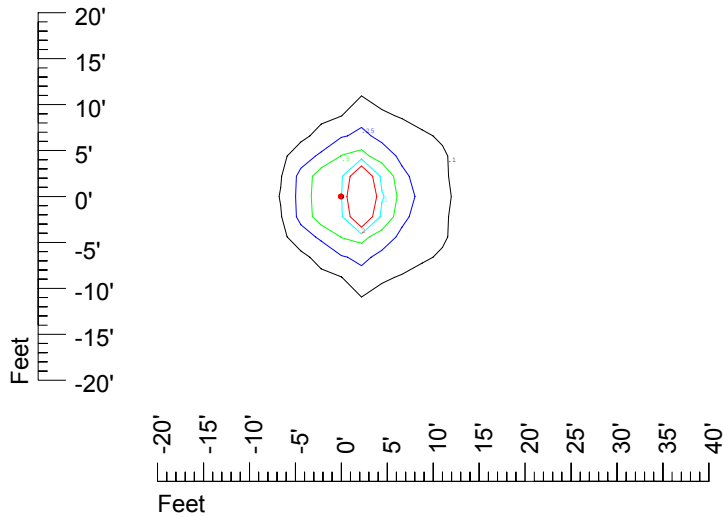

Isoline values — 0.1 fc — 0.25 fc — 0.5 fc — 1.0 fc — 2.0 fc

Mounting height 7' Tilt 0°

Mounting height 7' Tilt 30°

Mounting height 7' Tilt 15°

Mounting height 7' Tilt 45°

IES Photometric files C9255

Isoline template at 9' mounting height

Isoline values — 0.1 fc — 0.25 fc — 0.5 fc — 1.0 fc — 2.0 fc

Mounting height 9' Tilt 0°

Mounting height 9' Tilt 30°

Mounting height 9' Tilt 15°

Mounting height 9' Tilt 45°

IES Photometric files C9255

Isoline template at 11' mounting height

Isoline values — 0.1 fc — 0.25 fc — 0.5 fc — 1.0 fc — 2.0 fc

Mounting height 11' Tilt 0°

Mounting height 11' Tilt 30°

Mounting height 11' Tilt 15°

Mounting height 11' Tilt 45°

IES Photometric files C9255

Isoline template at 15' mounting height

Isoline values — 0.1 fc — 0.25 fc — 0.5 fc — 1.0 fc — 2.0 fc

Mounting height 15' Tilt 0°

Mounting height 15' Tilt 30°

Mounting height 15' Tilt 15°

Mounting height 15' Tilt 45°

IES Photometric files C9255

Isoline template at 20' mounting height