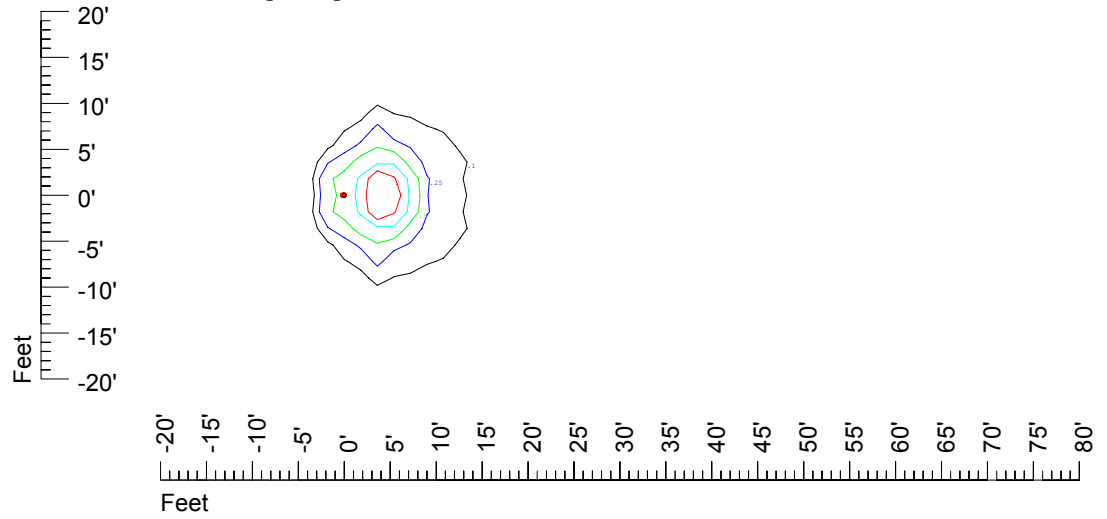

Isoline values — 0.1 fc — 0.25 fc — 0.5 fc — 1.0 fc — 2.0 fc

Mounting height 7' Tilt 0°

Mounting height 7' Tilt 30°

Mounting height 7' Tilt 15°

Mounting height 7' Tilt 45°

IES Photometric files C9255

Isoline template at 9' mounting height

Isoline values — 0.1 fc — 0.25 fc — 0.5 fc — 1.0 fc — 2.0 fc

Mounting height 9' Tilt 0°

Mounting height 9' Tilt 30°

Mounting height 9' Tilt 15°

Mounting height 9' Tilt 45°

IES Photometric files C9255

Isoline template at 11' mounting height