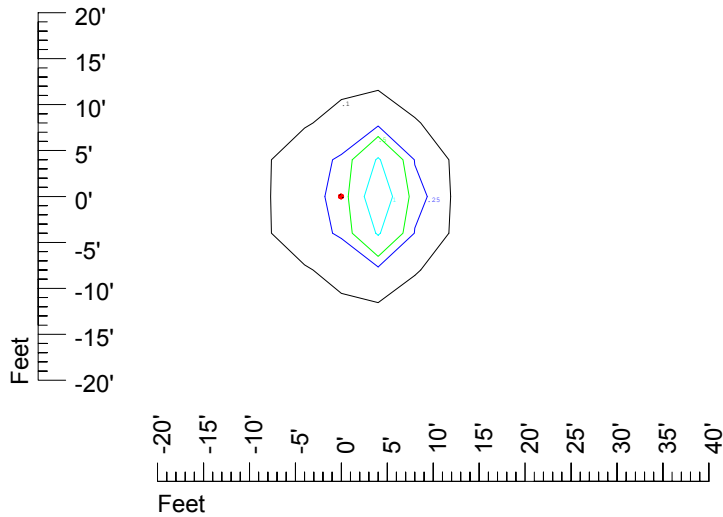

Isoline values — 0.1 fc — 0.25 fc — 0.5 fc — 1.0 fc — 2.0 fc

Mounting height 11' Tilt 0°

Mounting height 11' Tilt 30°

Mounting height 11' Tilt 15°

Mounting height 11' Tilt 45°

IES Photometric files C9255

Isoline template at 15' mounting height

Isoline values — 0.1 fc — 0.25 fc — 0.5 fc — 1.0 fc — 2.0 fc

Mounting height 15' Tilt 0°

Mounting height 15' Tilt 30°

Mounting height 15' Tilt 15°

Mounting height 15' Tilt 45°

IES Photometric files C9255

Isoline template at 20' mounting height

Isoline values — 0.1 fc — 0.25 fc — 0.5 fc — 1.0 fc — 2.0 fc

Mounting height 20' Tilt 0°

Mounting height 20' Tilt 30°

Mounting height 20' Tilt 15°

Mounting height 20' Tilt 45°

IES Photometric files C9255

Isoline template at 25' mounting height

Isoline values — 0.1 fc — 0.25 fc — 0.5 fc — 1.0 fc — 2.0 fc

Mounting height 25' Tilt 0°

Mounting height 25' Tilt 30°

Mounting height 25' Tilt 15°

Mounting height 25' Tilt 45°

IES Photometric files C9255

Isoline template at 30' mounting height