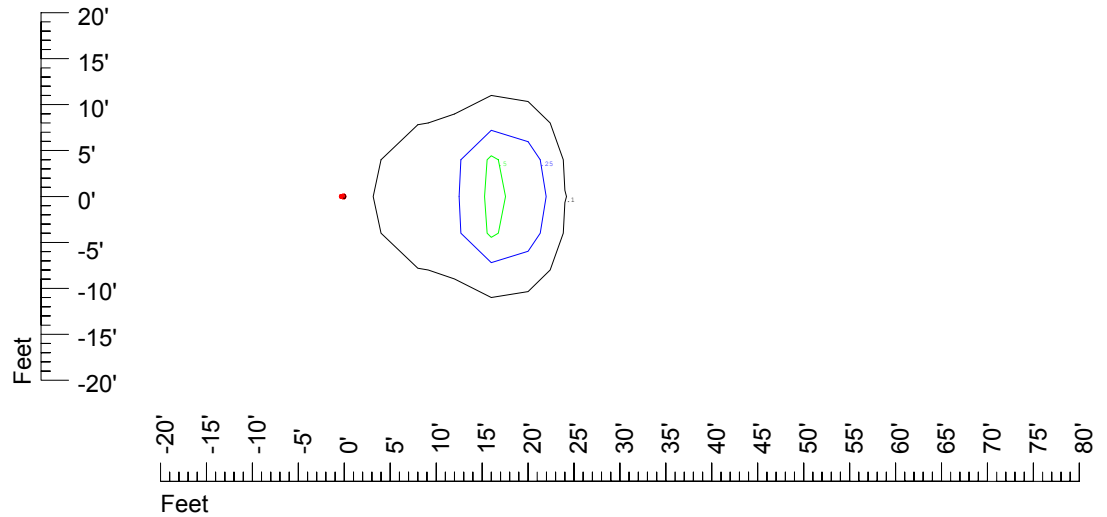

Isoline values — 0.1 fc — 0.25 fc — 0.5 fc — 1.0 fc — 2.0 fc

Mounting height 20' Tilt 0°

Mounting height 20' Tilt 30°

Mounting height 20' Tilt 15°

Mounting height 20' Tilt 45°

IES Photometric files C9255

Isoline template at 25' mounting height