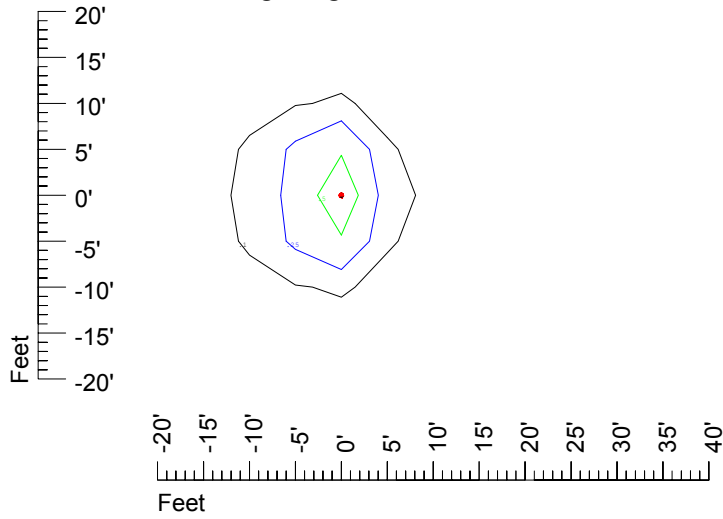

Isoline values — 0.1 fc — 0.25 fc — 0.5 fc — 1.0 fc — 2.0 fc

Mounting height 11' Tilt 0°

Mounting height 11' Tilt 30°

Mounting height 11' Tilt 15°

Mounting height 11' Tilt 45°

IES Photometric files C9255

Isoline template at 15' mounting height

Isoline values — 0.1 fc — 0.25 fc — 0.5 fc — 1.0 fc — 2.0 fc

Mounting height 15' Tilt 0°

Mounting height 15' Tilt 30°

Mounting height 15' Tilt 15°

Mounting height 15' Tilt 45°

IES Photometric files C9255

Isoline template at 20' mounting height

Isoline values — 0.1 fc — 0.25 fc — 0.5 fc — 1.0 fc — 2.0 fc

Mounting height 20' Tilt 0°

Mounting height 20' Tilt 30°

Mounting height 20' Tilt 15°

Mounting height 20' Tilt 45°

IES Photometric files C9255

Isoline template at 25' mounting height

Isoline values — 0.1 fc — 0.25 fc — 0.5 fc — 1.0 fc — 2.0 fc

Mounting height 25' Tilt 0°

Mounting height 25' Tilt 30°

Mounting height 25' Tilt 15°

Mounting height 25' Tilt 45°

IES Photometric files C9255

Isoline template at 30' mounting height