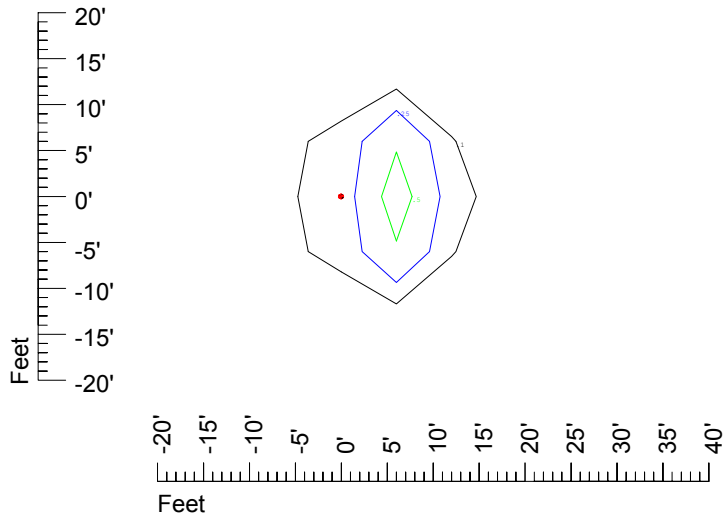

Isoline values — 0.1 fc — 0.25 fc — 0.5 fc — 1.0 fc — 2.0 fc

Mounting height 15' Tilt 0°

Mounting height 15' Tilt 30°

Mounting height 15' Tilt 15°

Mounting height 15' Tilt 45°

IES Photometric files C9255

Isoline template at 20' mounting height

Isoline values — 0.1 fc — 0.25 fc — 0.5 fc — 1.0 fc — 2.0 fc

Mounting height 20' Tilt 0°

Mounting height 20' Tilt 30°

Mounting height 20' Tilt 15°

Mounting height 20' Tilt 45°

IES Photometric files C9255

Isoline template at 25' mounting height

Isoline values — 0.1 fc — 0.25 fc — 0.5 fc — 1.0 fc — 2.0 fc

Mounting height 25' Tilt 0°

Mounting height 25' Tilt 30°

Mounting height 25' Tilt 15°

Mounting height 25' Tilt 45°

IES Photometric files C9255

Isoline template at 30' mounting height

Isoline values — 0.1 fc — 0.25 fc — 0.5 fc — 1.0 fc — 2.0 fc

Mounting height 30' Tilt 0°

Mounting height 30' Tilt 30°

Mounting height 30' Tilt 15°

Mounting height 30' Tilt 45°