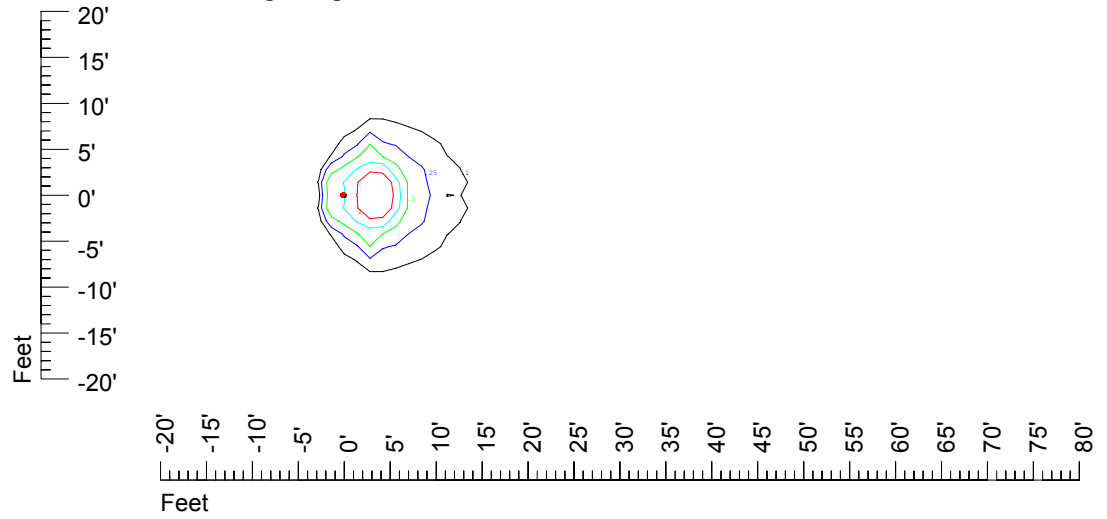

IES File: C9255

Lighting level in fc / Distance in feet

Vertical plan 0° to 180°
Horizontal plan 0°

— 2 fc — 1 fc — 0.5 fc — 0.25 fc — 0.1 fc

IES Photometric files C9255

Isoline template at 7' mounting height

Isoline values — 0.1 fc — 0.25 fc — 0.5 fc — 1.0 fc — 2.0 fc

Mounting height 7' Tilt 0°

Mounting height 7' Tilt 30°

Mounting height 7' Tilt 15°

Mounting height 7' Tilt 45°

IES Photometric files C9255

Isoline template at 9' mounting height

Isoline values — 0.1 fc — 0.25 fc — 0.5 fc — 1.0 fc — 2.0 fc

Mounting height 9' Tilt 0°

Mounting height 9' Tilt 30°

Mounting height 9' Tilt 15°

Mounting height 9' Tilt 45°

IES Photometric files C9255

Isoline template at 11' mounting height