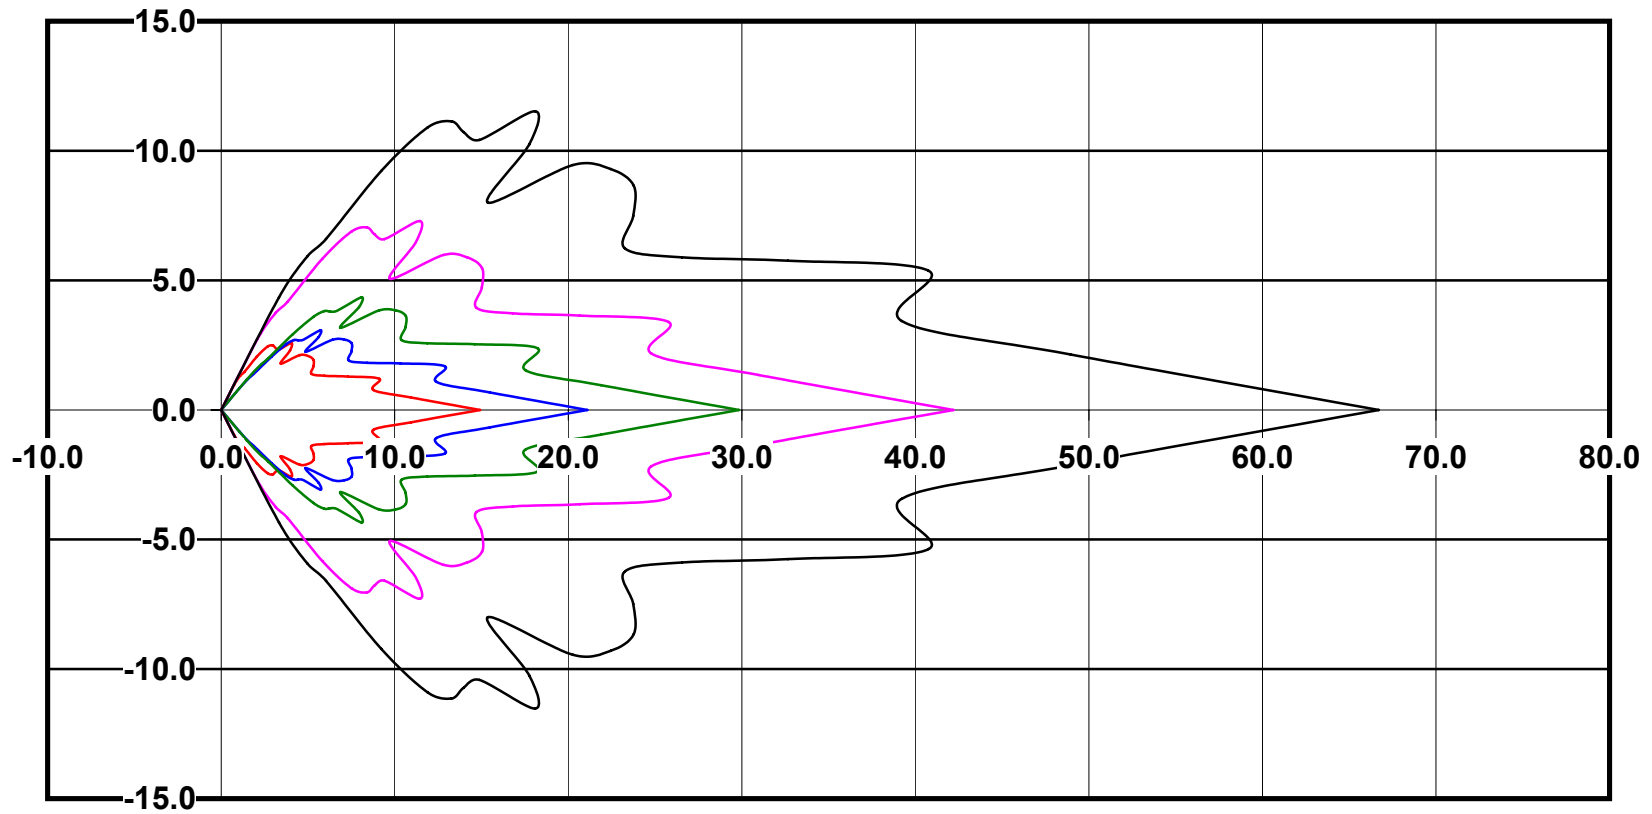

IES File: C9255

Lighting level in fc / Distance in feet

Vertical plan 0° to 180°
Horizontal plan 0°

— 2 fc — 1 fc — 0.5 fc — 0.25 fc — 0.1 fc

IES Photometric files C9255

Isoline template at 7' mounting height

Isoline values — 0.1 fc — 0.25 fc — 0.5 fc — 1.0 fc — 2.0 fc

Mounting height 7' Tilt 0°

Mounting height 7' Tilt 30°

Mounting height 7' Tilt 15°

Mounting height 7' Tilt 45°

IES Photometric files C9255

Isoline template at 9' mounting height

Isoline values — 0.1 fc — 0.25 fc — 0.5 fc — 1.0 fc — 2.0 fc

Mounting height 9' Tilt 0°

Mounting height 9' Tilt 30°

Mounting height 9' Tilt 15°

Mounting height 9' Tilt 45°

IES Photometric files C9255

Isoline template at 11' mounting height