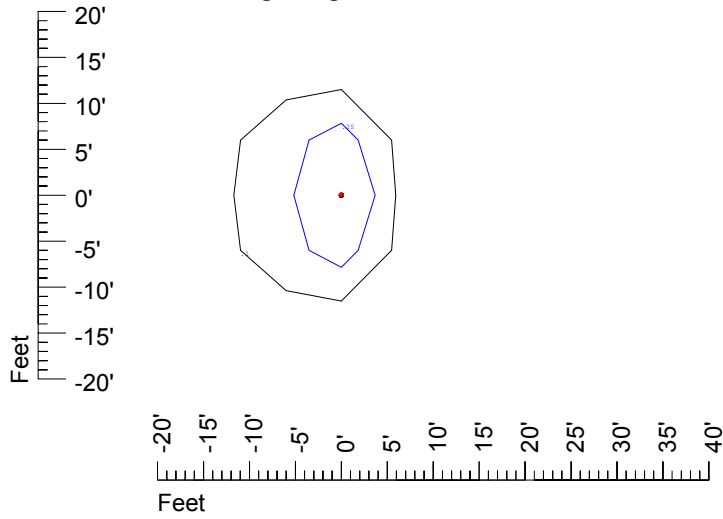

Mounting height 30' Tilt 15°

Isoline values — 0.1 fc — 0.25 fc — 0.5 fc — 1.0 fc — 2.0 fc

Mounting height 30' Tilt 0°