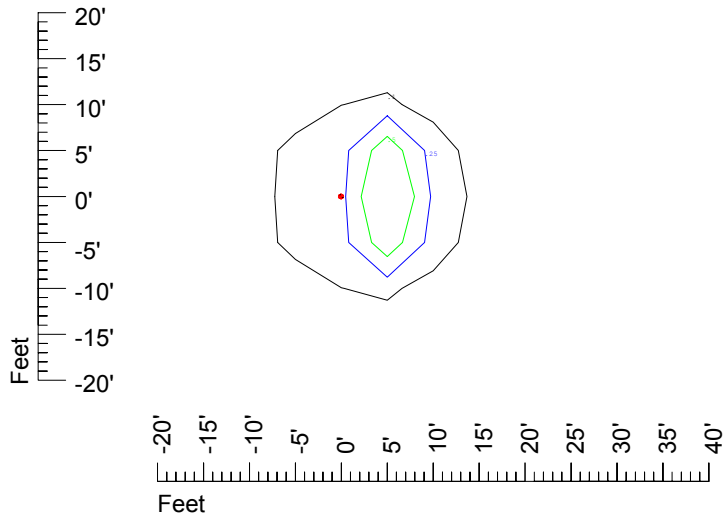

Isoline values — 0.1 fc — 0.25 fc — 0.5 fc — 1.0 fc — 2.0 fc

Mounting height 11' Tilt 0°

Mounting height 11' Tilt 30°

Mounting height 11' Tilt 15°

Mounting height 11' Tilt 45°

IES Photometric files C9255

Isoline template at 15' mounting height

Isoline values — 0.1 fc — 0.25 fc — 0.5 fc — 1.0 fc — 2.0 fc

Mounting height 15' Tilt 0°

Mounting height 15' Tilt 30°

Mounting height 15' Tilt 15°

Mounting height 15' Tilt 45°

IES Photometric files C9255

Isoline template at 20' mounting height

Isoline values — 0.1 fc — 0.25 fc — 0.5 fc — 1.0 fc — 2.0 fc

Mounting height 20' Tilt 0°

Mounting height 20' Tilt 30°

Mounting height 20' Tilt 15°

Mounting height 20' Tilt 45°

IES Photometric files C9255

Isoline template at 25' mounting height

Isoline values — 0.1 fc — 0.25 fc — 0.5 fc — 1.0 fc — 2.0 fc

Mounting height 25' Tilt 0°

Mounting height 25' Tilt 30°

Mounting height 25' Tilt 15°

Mounting height 25' Tilt 45°

IES Photometric files C9255

Isoline template at 30' mounting height