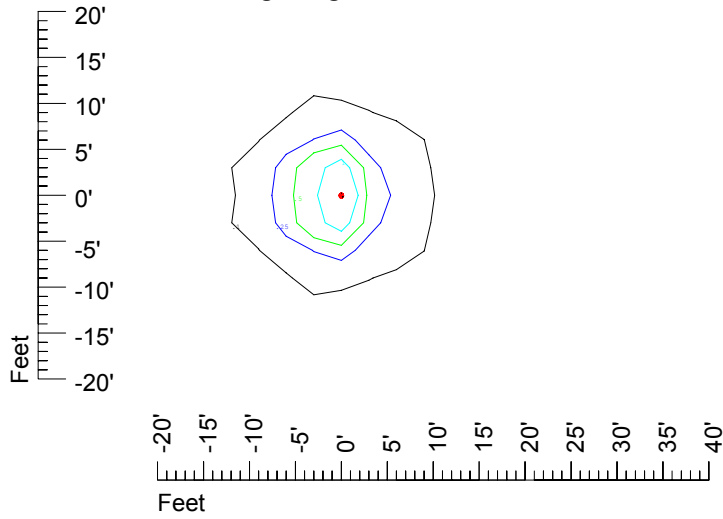

Isoline values — 0.1 fc — 0.25 fc — 0.5 fc — 1.0 fc — 2.0 fc

Mounting height 7' Tilt 0°

Mounting height 7' Tilt 30°

Mounting height 7' Tilt 15°

Mounting height 7' Tilt 45°

IES Photometric files C9255

Isoline template at 9' mounting height

Isoline values — 0.1 fc — 0.25 fc — 0.5 fc — 1.0 fc — 2.0 fc

Mounting height 9' Tilt 0°

Mounting height 9' Tilt 30°

Mounting height 9' Tilt 15°

Mounting height 9' Tilt 45°

IES Photometric files C9255

Isoline template at 11' mounting height

Isoline values — 0.1 fc — 0.25 fc — 0.5 fc — 1.0 fc — 2.0 fc

Mounting height 11' Tilt 0°

Mounting height 11' Tilt 30°

Mounting height 11' Tilt 15°

Mounting height 11' Tilt 45°

IES Photometric files C9255

Isoline template at 15' mounting height

Isoline values — 0.1 fc — 0.25 fc — 0.5 fc — 1.0 fc — 2.0 fc

Mounting height 15' Tilt 0°

Mounting height 15' Tilt 30°

Mounting height 15' Tilt 15°

Mounting height 15' Tilt 45°

IES Photometric files C9255

Isoline template at 20' mounting height