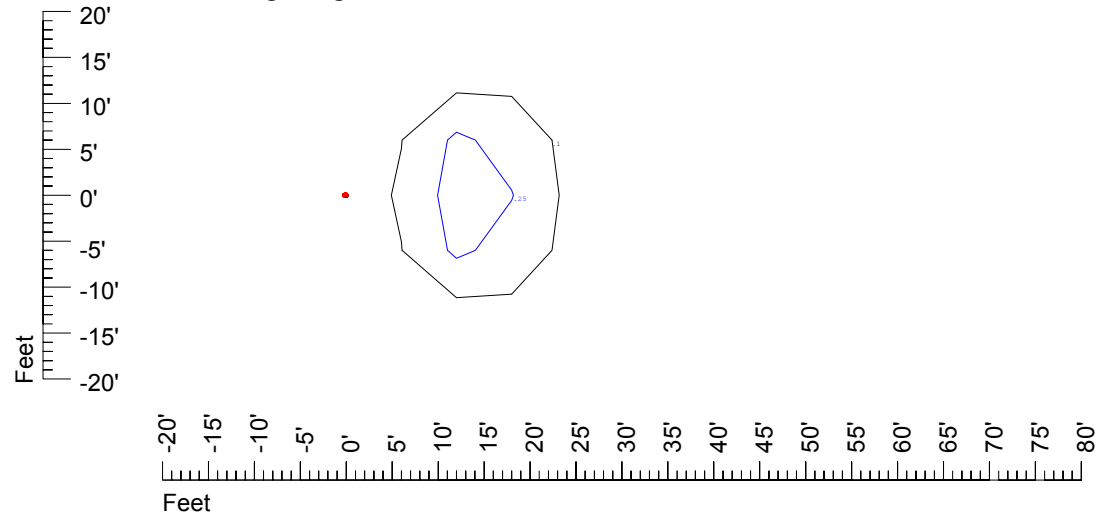

Isoline values — 0.1 fc — 0.25 fc — 0.5 fc — 1.0 fc — 2.0 fc

Mounting height 20' Tilt 0°

Mounting height 20' Tilt 30°

Mounting height 20' Tilt 15°

Mounting height 20' Tilt 45°

IES Photometric files C9255

Isoline template at 25' mounting height

Isoline values — 0.1 fc — 0.25 fc — 0.5 fc — 1.0 fc — 2.0 fc

Mounting height 25' Tilt 0°

Mounting height 25' Tilt 30°

Mounting height 25' Tilt 15°

Mounting height 25' Tilt 45°

IES Photometric files C9255

Isoline template at 30' mounting height

Isoline values — 0.1 fc — 0.25 fc — 0.5 fc — 1.0 fc — 2.0 fc

Mounting height 30' Tilt 0°

Mounting height 30' Tilt 30°

Mounting height 30' Tilt 15°

Mounting height 30' Tilt 45°