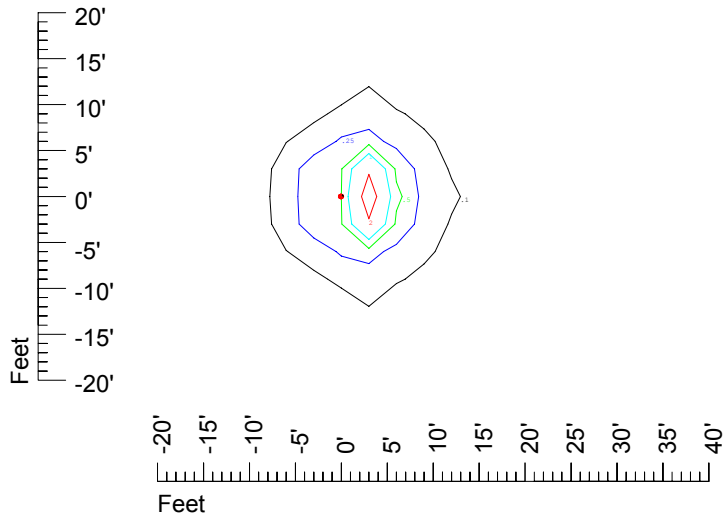

Isoline values — 0.1 fc — 0.25 fc — 0.5 fc — 1.0 fc — 2.0 fc

Mounting height 9' Tilt 0°

Mounting height 9' Tilt 30°

Mounting height 9' Tilt 15°

Mounting height 9' Tilt 45°

IES Photometric files C9255

Isoline template at 11' mounting height

Isoline values — 0.1 fc — 0.25 fc — 0.5 fc — 1.0 fc — 2.0 fc

Mounting height 11' Tilt 0°

Mounting height 11' Tilt 30°

Mounting height 11' Tilt 15°

Mounting height 11' Tilt 45°

IES Photometric files C9255

Isoline template at 15' mounting height

Isoline values — 0.1 fc — 0.25 fc — 0.5 fc — 1.0 fc — 2.0 fc

Mounting height 15' Tilt 0°

Mounting height 15' Tilt 30°

Mounting height 15' Tilt 15°

Mounting height 15' Tilt 45°

IES Photometric files C9255

Isoline template at 20' mounting height

Isoline values — 0.1 fc — 0.25 fc — 0.5 fc — 1.0 fc — 2.0 fc

Mounting height 20' Tilt 0°

Mounting height 20' Tilt 30°

Mounting height 20' Tilt 15°

Mounting height 20' Tilt 45°

IES Photometric files C9255

Isoline template at 25' mounting height