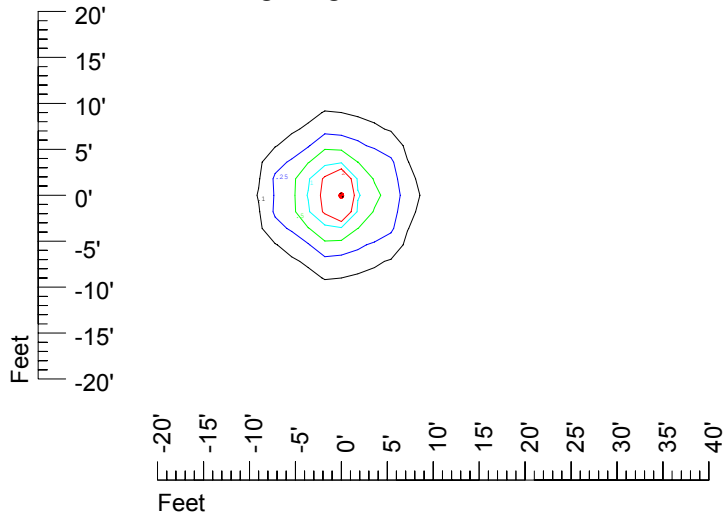

IES File: C9255

Lighting level in fc / Distance in feet

Vertical plan 0° to 180°
Horizontal plan 0°

— 2 fc — 1 fc — 0.5 fc — 0.25 fc — 0.1 fc

IES Photometric files C9255

Isoline template at 7' mounting height

Isoline values — 0.1 fc — 0.25 fc — 0.5 fc — 1.0 fc — 2.0 fc

Mounting height 7' Tilt 0°

Mounting height 7' Tilt 30°

Mounting height 7' Tilt 15°

Mounting height 7' Tilt 45°

IES Photometric files C9255

Isoline template at 9' mounting height

Isoline values — 0.1 fc — 0.25 fc — 0.5 fc — 1.0 fc — 2.0 fc

Mounting height 9' Tilt 0°

Mounting height 9' Tilt 30°

Mounting height 9' Tilt 15°

Mounting height 9' Tilt 45°

IES Photometric files C9255

Isoline template at 11' mounting height

Isoline values — 0.1 fc — 0.25 fc — 0.5 fc — 1.0 fc — 2.0 fc

Mounting height 11' Tilt 0°

Mounting height 11' Tilt 30°

Mounting height 11' Tilt 15°

Mounting height 11' Tilt 45°

IES Photometric files C9255

Isoline template at 15' mounting height