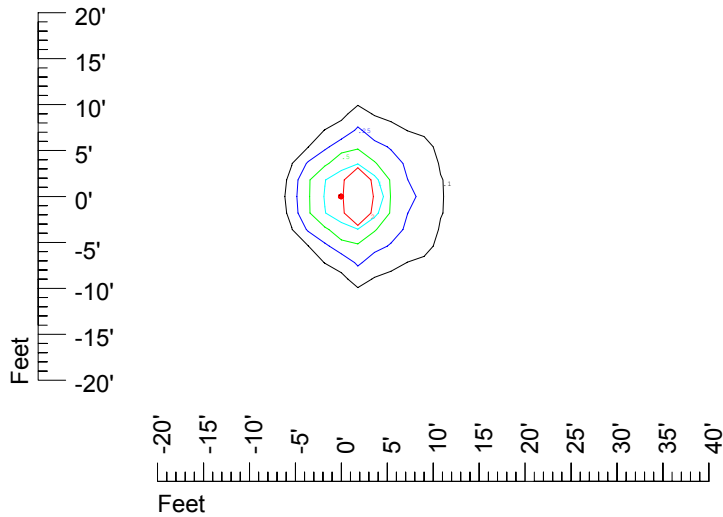

Isoline values — 0.1 fc — 0.25 fc — 0.5 fc — 1.0 fc — 2.0 fc

Mounting height 7' Tilt 0°

Mounting height 7' Tilt 30°

Mounting height 7' Tilt 15°

Mounting height 7' Tilt 45°

IES Photometric files C9255

Isoline template at 9' mounting height

Isoline values — 0.1 fc — 0.25 fc — 0.5 fc — 1.0 fc — 2.0 fc

Mounting height 9' Tilt 0°

Mounting height 9' Tilt 30°

Mounting height 9' Tilt 15°

Mounting height 9' Tilt 45°

IES Photometric files C9255

Isoline template at 11' mounting height

Isoline values — 0.1 fc — 0.25 fc — 0.5 fc — 1.0 fc — 2.0 fc

Mounting height 11' Tilt 0°

Mounting height 11' Tilt 30°

Mounting height 11' Tilt 15°

Mounting height 11' Tilt 45°

IES Photometric files C9255

Isoline template at 15' mounting height

Isoline values — 0.1 fc — 0.25 fc — 0.5 fc — 1.0 fc — 2.0 fc

Mounting height 15' Tilt 0°

Mounting height 15' Tilt 30°

Mounting height 15' Tilt 15°

Mounting height 15' Tilt 45°

IES Photometric files C9255

Isoline template at 20' mounting height