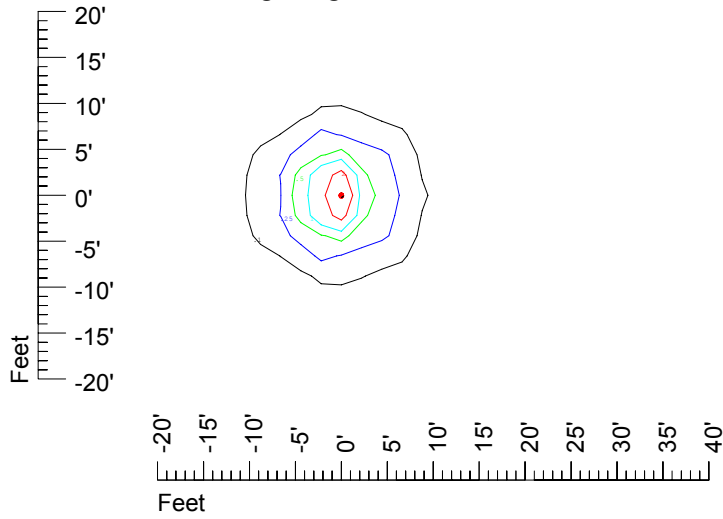

IES File: C9255

Lighting level in fc / Distance in feet

Vertical plan 0° to 180°
Horizontal plan 0°

— 2 fc — 1 fc — 0.5 fc — 0.25 fc — 0.1 fc

IES Photometric files C9255

Isoline template at 7' mounting height

Isoline values — 0.1 fc — 0.25 fc — 0.5 fc — 1.0 fc — 2.0 fc

Mounting height 7' Tilt 0°

Mounting height 7' Tilt 30°

Mounting height 7' Tilt 15°

Mounting height 7' Tilt 45°

IES Photometric files C9255

Isoline template at 9' mounting height

Isoline values — 0.1 fc — 0.25 fc — 0.5 fc — 1.0 fc — 2.0 fc

Mounting height 9' Tilt 0°

Mounting height 9' Tilt 30°

Mounting height 9' Tilt 15°

Mounting height 9' Tilt 45°

IES Photometric files C9255

Isoline template at 11' mounting height

Isoline values — 0.1 fc — 0.25 fc — 0.5 fc — 1.0 fc — 2.0 fc

Mounting height 11' Tilt 0°

Mounting height 11' Tilt 30°

Mounting height 11' Tilt 15°

Mounting height 11' Tilt 45°

IES Photometric files C9255

Isoline template at 15' mounting height