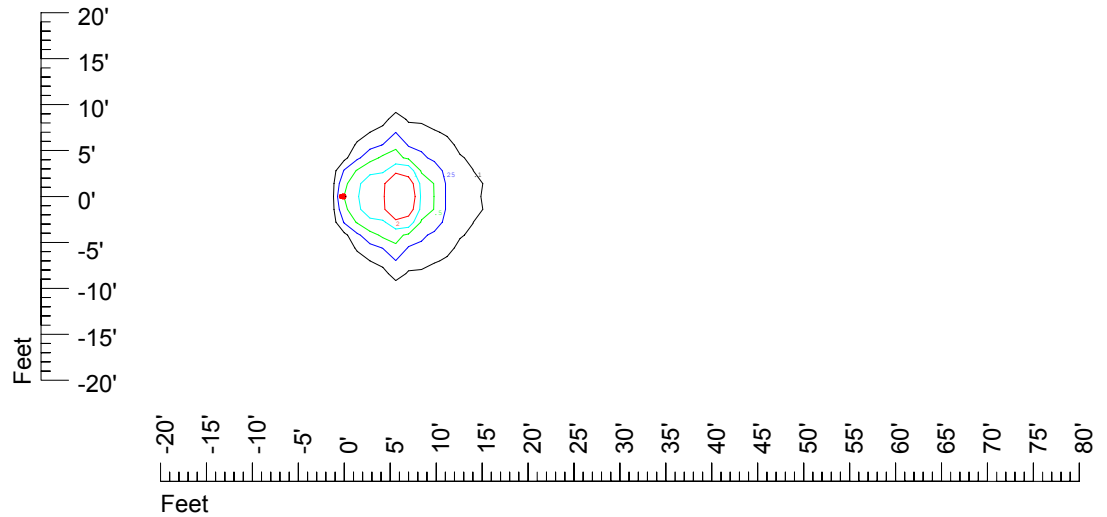

Isoline values — 0.1 fc — 0.25 fc — 0.5 fc — 1.0 fc — 2.0 fc

Mounting height 7' Tilt 0°

Mounting height 7' Tilt 30°

Mounting height 7' Tilt 15°

Mounting height 7' Tilt 45°

IES Photometric files C9255

Isoline template at 9' mounting height

Isoline values — 0.1 fc — 0.25 fc — 0.5 fc — 1.0 fc — 2.0 fc

Mounting height 9' Tilt 0°

Mounting height 9' Tilt 30°

Mounting height 9' Tilt 15°

Mounting height 9' Tilt 45°

IES Photometric files C9255

Isoline template at 11' mounting height