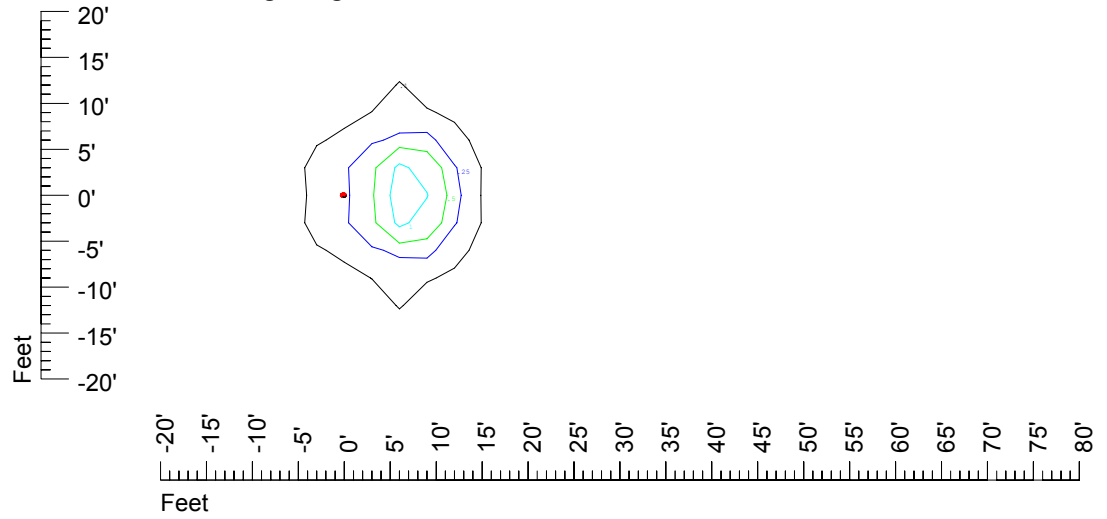

Mounting height 15' Tilt 30°

Mounting height 15' Tilt 45°