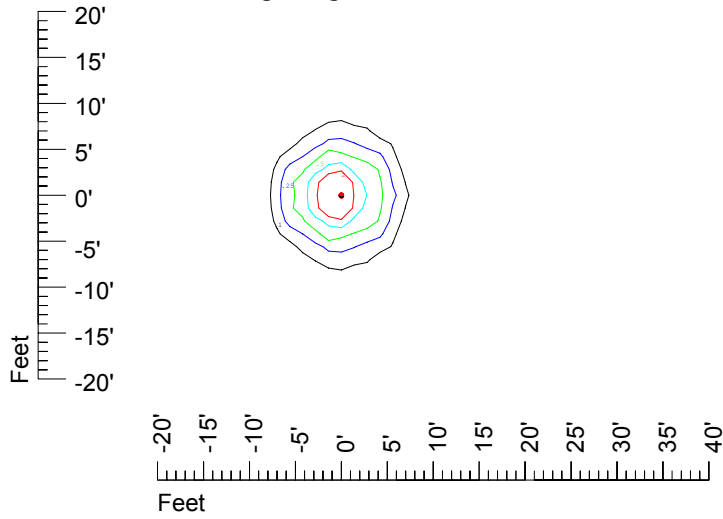

IES File: C9255

Lighting level in fc / Distance in feet

Vertical plan 0° to 180°
Horizontal plan 0°

— 2 fc — 1 fc — 0.5 fc — 0.25 fc — 0.1 fc

IES Photometric files C9255

Isoline template at 7' mounting height

Isoline values — 0.1 fc — 0.25 fc — 0.5 fc — 1.0 fc — 2.0 fc

Mounting height 7' Tilt 0°

Mounting height 7' Tilt 30°

Mounting height 7' Tilt 15°

Mounting height 7' Tilt 45°

IES Photometric files C9255

Isoline template at 9' mounting height

Isoline values — 0.1 fc — 0.25 fc — 0.5 fc — 1.0 fc — 2.0 fc

Mounting height 9' Tilt 0°

Mounting height 9' Tilt 30°

Mounting height 9' Tilt 15°

Mounting height 9' Tilt 45°

IES Photometric files C9255

Isoline template at 11' mounting height

Isoline values — 0.1 fc — 0.25 fc — 0.5 fc — 1.0 fc — 2.0 fc

Mounting height 11' Tilt 0°

Mounting height 11' Tilt 30°

Mounting height 11' Tilt 15°

Mounting height 11' Tilt 45°

IES Photometric files C9255

Isoline template at 15' mounting height