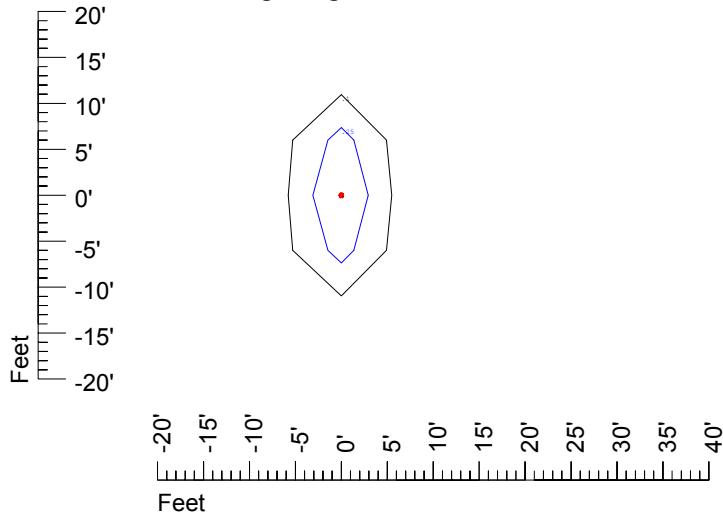

IES Photometric files C9254

Isoline template at 30' mounting height

Isoline values — 0.1 fc — 0.25 fc — 0.5 fc — 1.0 fc — 2.0 fc

Mounting height 30' Tilt 0°