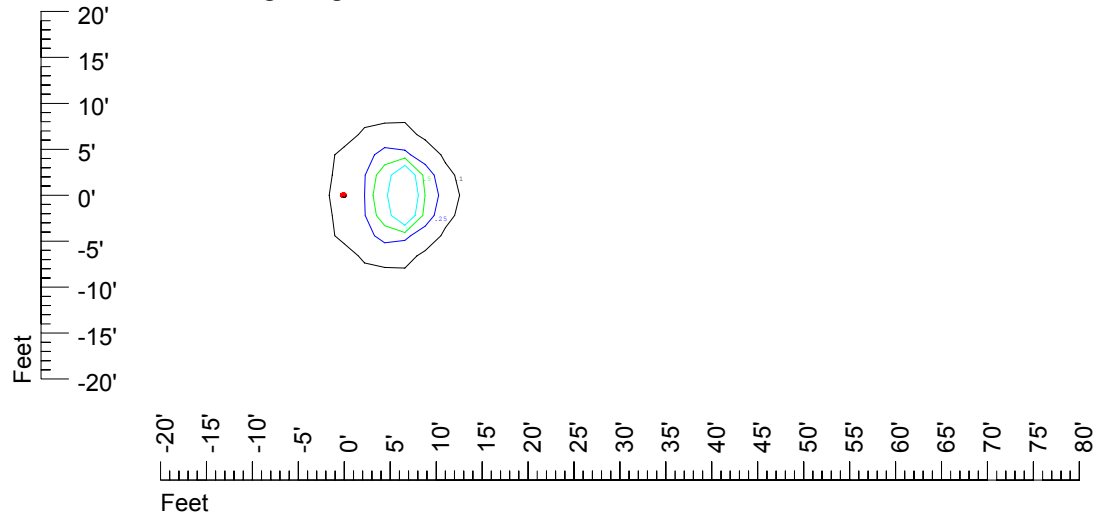

Isoline values — 0.1 fc — 0.25 fc — 0.5 fc — 1.0 fc — 2.0 fc

Mounting height 7' Tilt 0°

Mounting height 7' Tilt 30°

Mounting height 7' Tilt 15°

Mounting height 7' Tilt 45°

IES Photometric files C9254

Isoline template at 9' mounting height

Isoline values — 0.1 fc — 0.25 fc — 0.5 fc — 1.0 fc — 2.0 fc

Mounting height 9' Tilt 0°

Mounting height 9' Tilt 30°

Mounting height 9' Tilt 15°

Mounting height 9' Tilt 45°

IES Photometric files C9254

Isoline template at 11' mounting height

Isoline values — 0.1 fc — 0.25 fc — 0.5 fc — 1.0 fc — 2.0 fc

Mounting height 11' Tilt 0°

Mounting height 11' Tilt 30°

Mounting height 11' Tilt 15°

Mounting height 11' Tilt 45°

IES Photometric files C9254

Isoline template at 15' mounting height