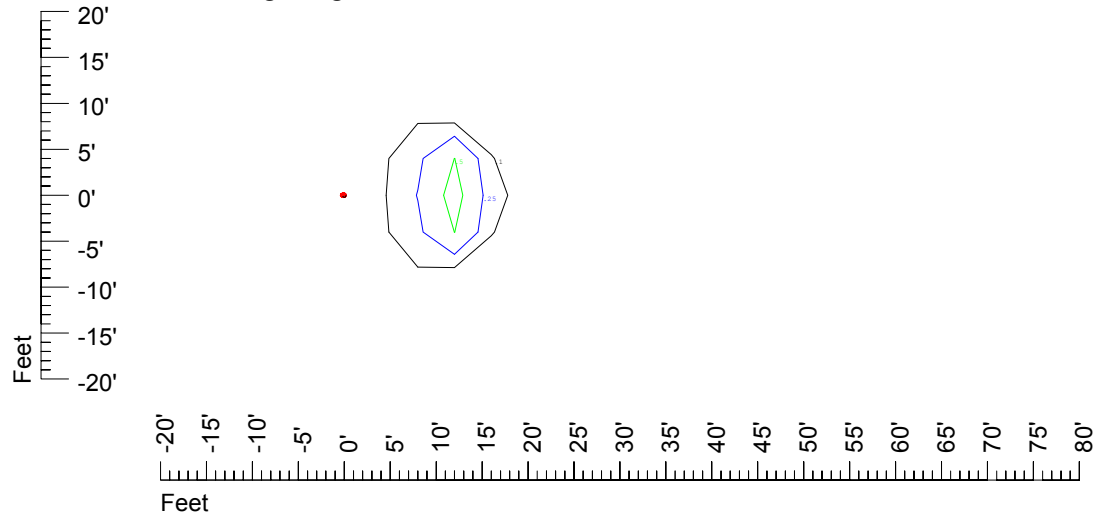

Isoline values — 0.1 fc — 0.25 fc — 0.5 fc — 1.0 fc — 2.0 fc

Mounting height 11' Tilt 0°

Mounting height 11' Tilt 30°

Mounting height 11' Tilt 15°

Mounting height 11' Tilt 45°

IES Photometric files C9254

Isoline template at 15' mounting height

Isoline values — 0.1 fc — 0.25 fc — 0.5 fc — 1.0 fc — 2.0 fc

Mounting height 15' Tilt 0°

Mounting height 15' Tilt 30°

Mounting height 15' Tilt 15°

Mounting height 15' Tilt 45°

IES Photometric files C9254

Isoline template at 20' mounting height

Isoline values — 0.1 fc — 0.25 fc — 0.5 fc — 1.0 fc — 2.0 fc

Mounting height 20' Tilt 0°

Mounting height 20' Tilt 30°

Mounting height 20' Tilt 15°

Mounting height 20' Tilt 45°

IES Photometric files C9254

Isoline template at 25' mounting height