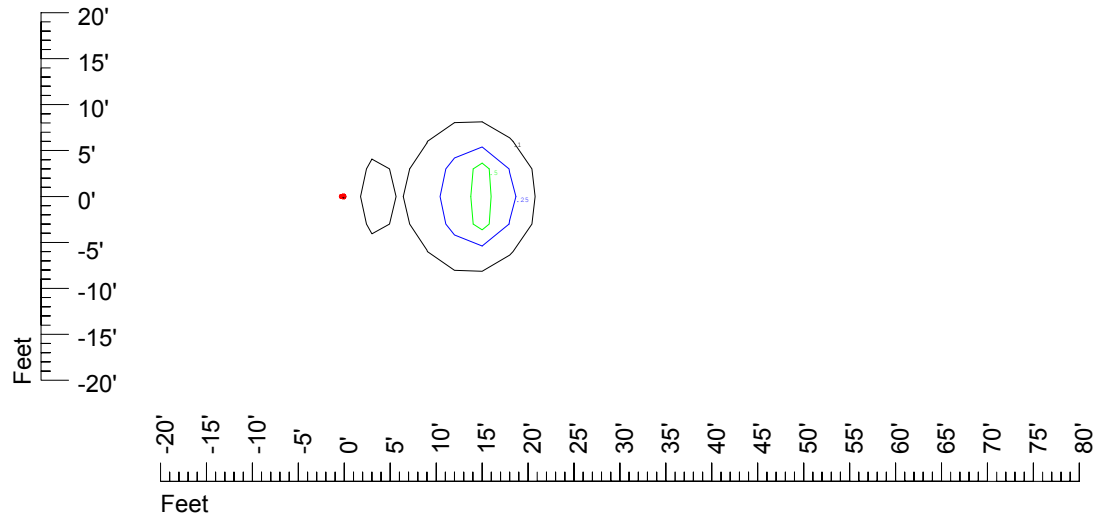

Isoline values — 0.1 fc — 0.25 fc — 0.5 fc — 1.0 fc — 2.0 fc

Mounting height 11' Tilt 0°

Mounting height 11' Tilt 30°

Mounting height 11' Tilt 15°

Mounting height 11' Tilt 45°

IES Photometric files C9254

Isoline template at 15' mounting height

Isoline values — 0.1 fc — 0.25 fc — 0.5 fc — 1.0 fc — 2.0 fc

Mounting height 15' Tilt 0°

Mounting height 15' Tilt 30°

Mounting height 15' Tilt 15°

Mounting height 15' Tilt 45°

IES Photometric files C9254

Isoline template at 20' mounting height

Isoline values — 0.1 fc — 0.25 fc — 0.5 fc — 1.0 fc — 2.0 fc

Mounting height 20' Tilt 0°

Mounting height 20' Tilt 30°

Mounting height 20' Tilt 15°

Mounting height 20' Tilt 45°

IES Photometric files C9254

Isoline template at 25' mounting height