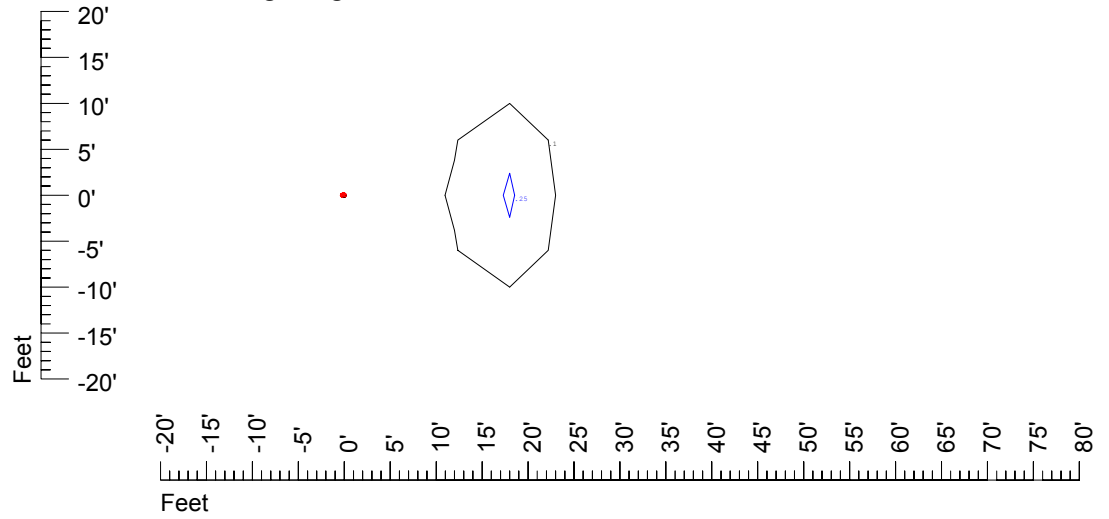

Isoline values — 0.1 fc — 0.25 fc — 0.5 fc — 1.0 fc — 2.0 fc

Mounting height 20' Tilt 0°

Mounting height 20' Tilt 30°

Mounting height 20' Tilt 15°

Mounting height 20' Tilt 45°

IES Photometric files C9254

Isoline template at 25' mounting height

Isoline values — 0.1 fc — 0.25 fc — 0.5 fc — 1.0 fc — 2.0 fc

Mounting height 25' Tilt 0°

Mounting height 25' Tilt 30°

Mounting height 25' Tilt 15°

Mounting height 25' Tilt 45°

IES Photometric files C9254

Isoline template at 30' mounting height

Isoline values — 0.1 fc — 0.25 fc — 0.5 fc — 1.0 fc — 2.0 fc

Mounting height 30' Tilt 0°

Mounting height 30' Tilt 30°

Mounting height 30' Tilt 15°

Mounting height 30' Tilt 45°