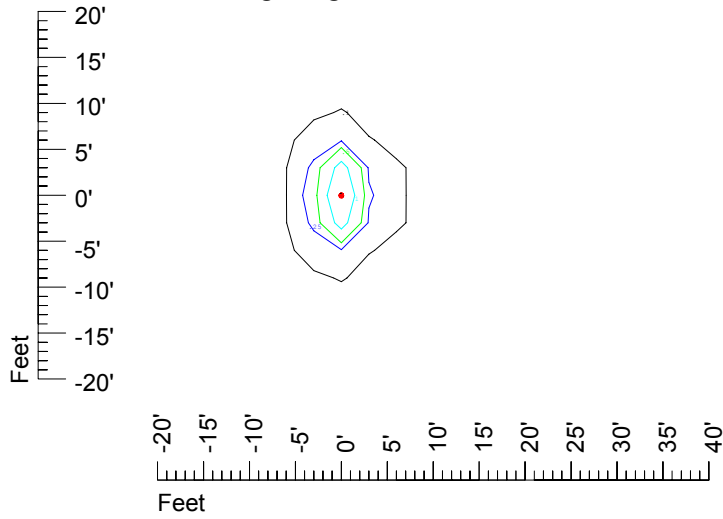

Isoline values — 0.1 fc — 0.25 fc — 0.5 fc — 1.0 fc — 2.0 fc

Mounting height 7' Tilt 0°

Mounting height 7' Tilt 30°

Mounting height 7' Tilt 15°

Mounting height 7' Tilt 45°

IES Photometric files C9254

Isoline template at 9' mounting height

Isoline values — 0.1 fc — 0.25 fc — 0.5 fc — 1.0 fc — 2.0 fc

Mounting height 9' Tilt 0°

Mounting height 9' Tilt 30°

Mounting height 9' Tilt 15°

Mounting height 9' Tilt 45°

IES Photometric files C9254

Isoline template at 11' mounting height

Isoline values — 0.1 fc — 0.25 fc — 0.5 fc — 1.0 fc — 2.0 fc

Mounting height 11' Tilt 0°

Mounting height 11' Tilt 30°

Mounting height 11' Tilt 15°

Mounting height 11' Tilt 45°

IES Photometric files C9254

Isoline template at 15' mounting height

Isoline values — 0.1 fc — 0.25 fc — 0.5 fc — 1.0 fc — 2.0 fc

Mounting height 15' Tilt 0°

Mounting height 15' Tilt 30°

Mounting height 15' Tilt 15°

Mounting height 15' Tilt 45°

IES Photometric files C9254

Isoline template at 20' mounting height