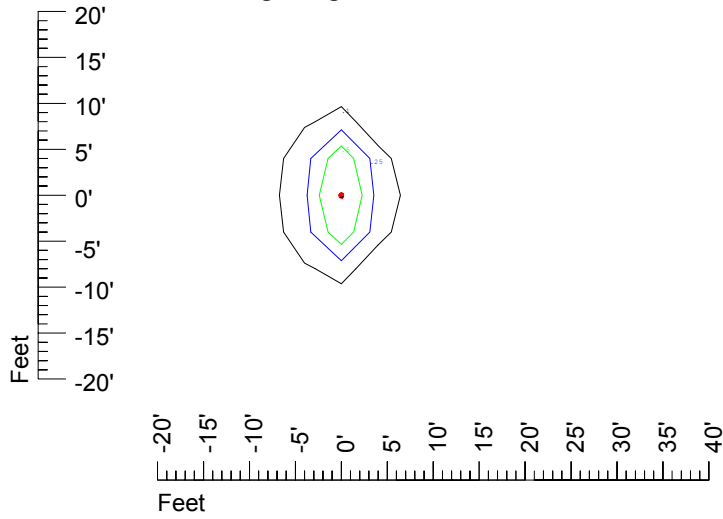

Isoline values — 0.1 fc — 0.25 fc — 0.5 fc — 1.0 fc — 2.0 fc

Mounting height 7' Tilt 0°

Mounting height 7' Tilt 30°

Mounting height 7' Tilt 15°

Mounting height 7' Tilt 45°

IES Photometric files C9254

Isoline template at 9' mounting height

Isoline values — 0.1 fc — 0.25 fc — 0.5 fc — 1.0 fc — 2.0 fc

Mounting height 11' Tilt 0°

Mounting height 11' Tilt 30°

Mounting height 11' Tilt 15°

Mounting height 11' Tilt 45°

IES Photometric files C9254

Isoline template at 15' mounting height

Isoline values — 0.1 fc — 0.25 fc — 0.5 fc — 1.0 fc — 2.0 fc

Mounting height 15' Tilt 0°

Mounting height 15' Tilt 30°

Mounting height 15' Tilt 15°

Mounting height 15' Tilt 45°

IES Photometric files C9254

Isoline template at 20' mounting height

Isoline values — 0.1 fc — 0.25 fc — 0.5 fc — 1.0 fc — 2.0 fc

Mounting height 20' Tilt 0°

Mounting height 20' Tilt 30°

Mounting height 20' Tilt 15°

Mounting height 20' Tilt 45°

IES Photometric files C9254

Isoline template at 25' mounting height