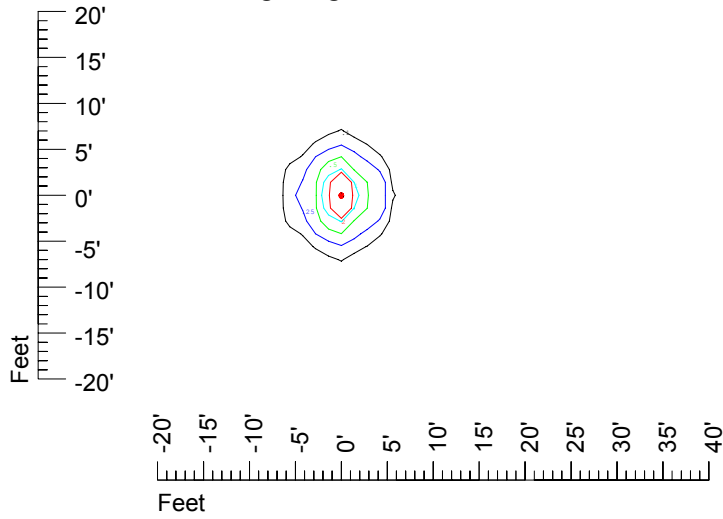

IES File: C9254

Lighting level in fc / Distance in feet

Vertical plan 0° to 180°
Horizontal plan 0°

— 2 fc — 1 fc — 0.5 fc — 0.25 fc — 0.1 fc

IES Photometric files C9254

Isoline template at 7' mounting height

Isoline values — 0.1 fc — 0.25 fc — 0.5 fc — 1.0 fc — 2.0 fc

Mounting height 7' Tilt 0°

Mounting height 7' Tilt 30°

Mounting height 7' Tilt 15°

Mounting height 7' Tilt 45°

IES Photometric files C9254

Isoline template at 9' mounting height

Isoline values — 0.1 fc — 0.25 fc — 0.5 fc — 1.0 fc — 2.0 fc

Mounting height 9' Tilt 0°

Mounting height 9' Tilt 30°

Mounting height 9' Tilt 15°

Mounting height 9' Tilt 45°

IES Photometric files C9254

Isoline template at 11' mounting height

Isoline values — 0.1 fc — 0.25 fc — 0.5 fc — 1.0 fc — 2.0 fc

Mounting height 11' Tilt 0°

Mounting height 11' Tilt 30°

Mounting height 11' Tilt 15°

Mounting height 11' Tilt 45°

IES Photometric files C9254

Isoline template at 15' mounting height