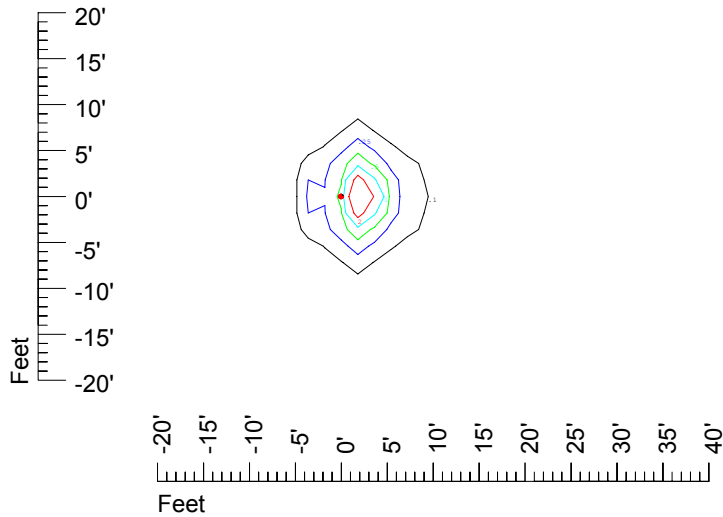

Isoline values — 0.1 fc — 0.25 fc — 0.5 fc — 1.0 fc — 2.0 fc

Mounting height 7' Tilt 0°

Mounting height 7' Tilt 30°

Mounting height 7' Tilt 15°

Mounting height 7' Tilt 45°

IES Photometric files C9254

Isoline template at 9' mounting height

Isoline values — 0.1 fc — 0.25 fc — 0.5 fc — 1.0 fc — 2.0 fc

Mounting height 9' Tilt 0°

Mounting height 9' Tilt 30°

Mounting height 9' Tilt 15°

Mounting height 9' Tilt 45°

IES Photometric files C9254

Isoline template at 11' mounting height

Isoline values — 0.1 fc — 0.25 fc — 0.5 fc — 1.0 fc — 2.0 fc

Mounting height 11' Tilt 0°

Mounting height 11' Tilt 30°

Mounting height 11' Tilt 15°

Mounting height 11' Tilt 45°

IES Photometric files C9254

Isoline template at 15' mounting height

Isoline values — 0.1 fc — 0.25 fc — 0.5 fc — 1.0 fc — 2.0 fc

Mounting height 15' Tilt 0°

Mounting height 15' Tilt 30°

Mounting height 15' Tilt 15°

Mounting height 15' Tilt 45°

IES Photometric files C9254

Isoline template at 20' mounting height