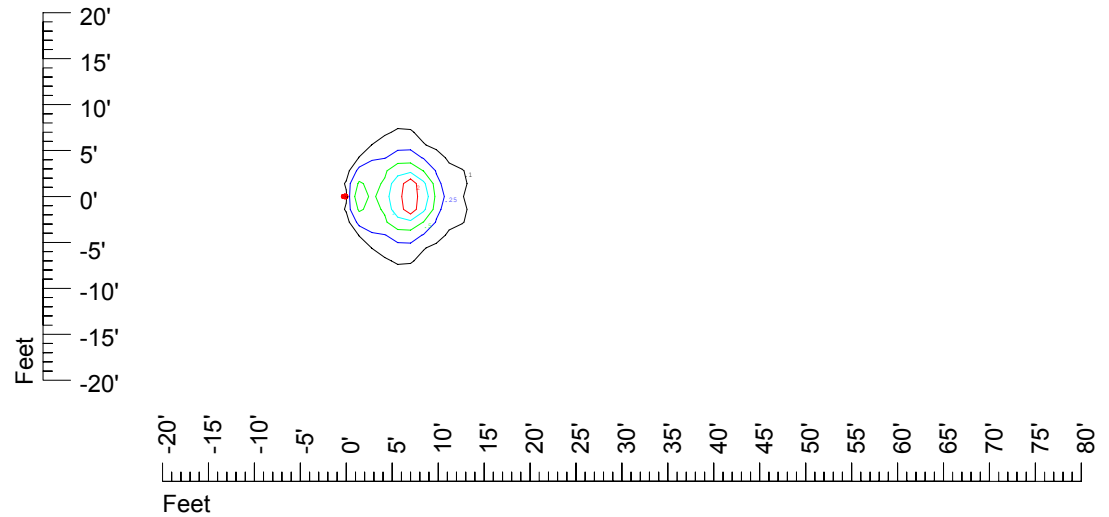

Isoline values — 0.1 fc — 0.25 fc — 0.5 fc — 1.0 fc — 2.0 fc

Mounting height 7' Tilt 0°

Mounting height 7' Tilt 30°

Mounting height 7' Tilt 15°

Mounting height 7' Tilt 45°

IES Photometric files C9254

Isoline template at 9' mounting height

Isoline values — 0.1 fc — 0.25 fc — 0.5 fc — 1.0 fc — 2.0 fc

Mounting height 9' Tilt 0°

Mounting height 9' Tilt 30°

Mounting height 9' Tilt 15°

Mounting height 9' Tilt 45°

IES Photometric files C9254

Isoline template at 11' mounting height