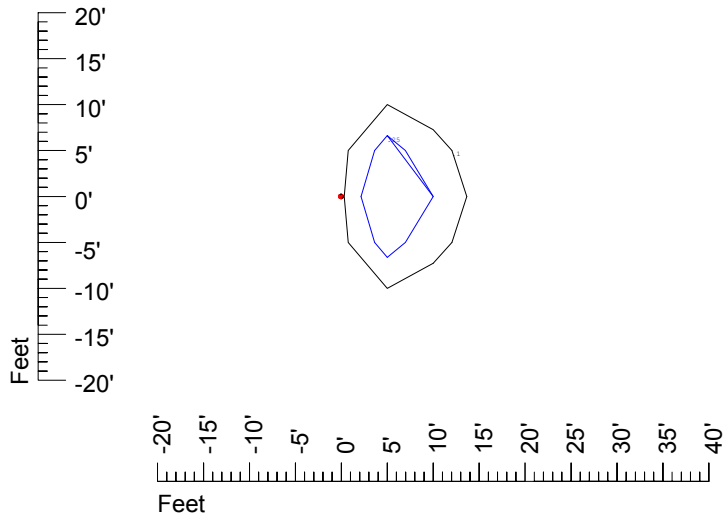

Isoline values — 0.1 fc — 0.25 fc — 0.5 fc — 1.0 fc — 2.0 fc

Mounting height 11' Tilt 0°

Mounting height 11' Tilt 30°

Mounting height 11' Tilt 15°

Mounting height 11' Tilt 45°

IES Photometric files C9254

Isoline template at 15' mounting height

Isoline values — 0.1 fc — 0.25 fc — 0.5 fc — 1.0 fc — 2.0 fc

Mounting height 15' Tilt 0°

Mounting height 15' Tilt 30°

Mounting height 15' Tilt 15°

Mounting height 15' Tilt 45°

IES Photometric files C9254

Isoline template at 20' mounting height

Isoline values — 0.1 fc — 0.25 fc — 0.5 fc — 1.0 fc — 2.0 fc

Mounting height 20' Tilt 0°

Mounting height 20' Tilt 30°

Mounting height 20' Tilt 15°

Mounting height 20' Tilt 45°

IES Photometric files C9254

Isoline template at 25' mounting height

Isoline values — 0.1 fc — 0.25 fc — 0.5 fc — 1.0 fc — 2.0 fc

Mounting height 25' Tilt 0°

Mounting height 25' Tilt 30°

Mounting height 25' Tilt 15°

Mounting height 25' Tilt 45°

IES Photometric files C9254

Isoline template at 30' mounting height