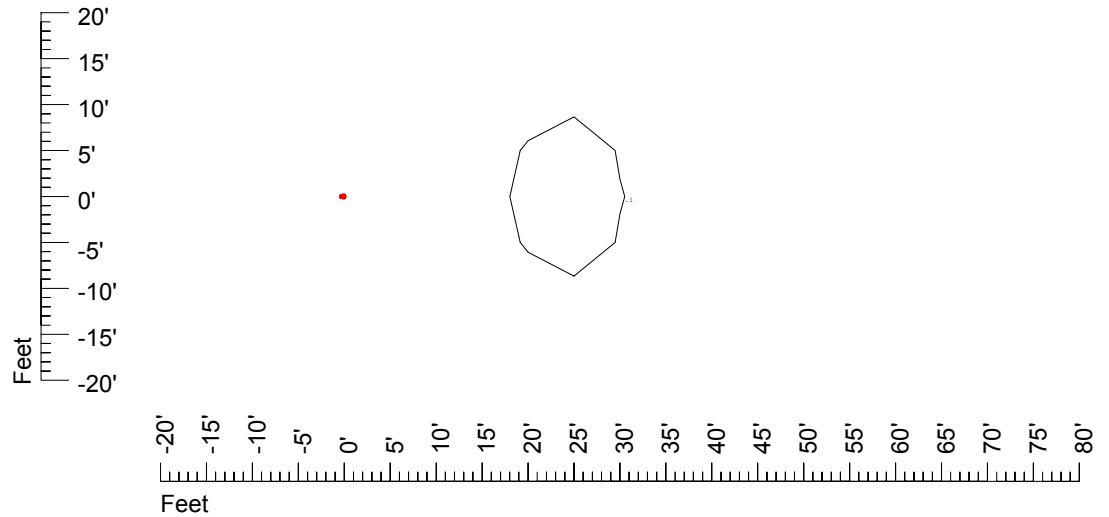

Isoline values — 0.1 fc — 0.25 fc — 0.5 fc — 1.0 fc — 2.0 fc

Mounting height 20' Tilt 0°

Mounting height 20' Tilt 30°

Mounting height 20' Tilt 15°

Mounting height 20' Tilt 45°

IES Photometric files C9254

Isoline template at 25' mounting height

Isoline values — 0.1 fc — 0.25 fc — 0.5 fc — 1.0 fc — 2.0 fc

Mounting height 25' Tilt 0°

Mounting height 25' Tilt 30°

Mounting height 25' Tilt 15°

Mounting height 25' Tilt 45°

IES Photometric files C9254

Isoline template at 30' mounting height

Isoline values — 0.1 fc — 0.25 fc — 0.5 fc — 1.0 fc — 2.0 fc

Mounting height 30' Tilt 0°

Mounting height 30' Tilt 30°

Mounting height 30' Tilt 15°

Mounting height 30' Tilt 45°