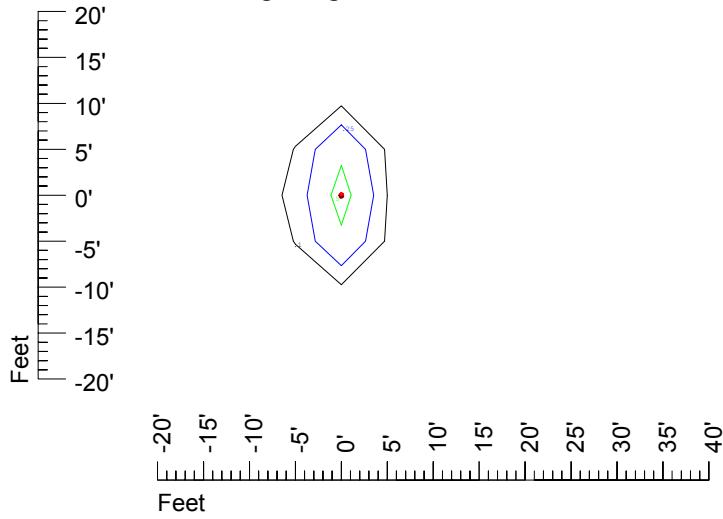

Isoline values — 0.1 fc — 0.25 fc — 0.5 fc — 1.0 fc — 2.0 fc

Mounting height 11' Tilt 0°

Mounting height 11' Tilt 30°

Mounting height 11' Tilt 15°

Mounting height 11' Tilt 45°

IES Photometric files C9254

Isoline template at 15' mounting height

Isoline values — 0.1 fc — 0.25 fc — 0.5 fc — 1.0 fc — 2.0 fc

Mounting height 15' Tilt 0°

Mounting height 15' Tilt 30°

Mounting height 15' Tilt 15°

Mounting height 15' Tilt 45°

IES Photometric files C9254

Isoline template at 20' mounting height

Isoline values — 0.1 fc — 0.25 fc — 0.5 fc — 1.0 fc — 2.0 fc

Mounting height 20' Tilt 0°

Mounting height 20' Tilt 30°

Mounting height 20' Tilt 15°

Mounting height 20' Tilt 45°

IES Photometric files C9254

Isoline template at 25' mounting height

Isoline values — 0.1 fc — 0.25 fc — 0.5 fc — 1.0 fc — 2.0 fc

Mounting height 25' Tilt 0°

Mounting height 25' Tilt 30°

Mounting height 25' Tilt 15°

Mounting height 25' Tilt 45°

IES Photometric files C9254

Isoline template at 30' mounting height