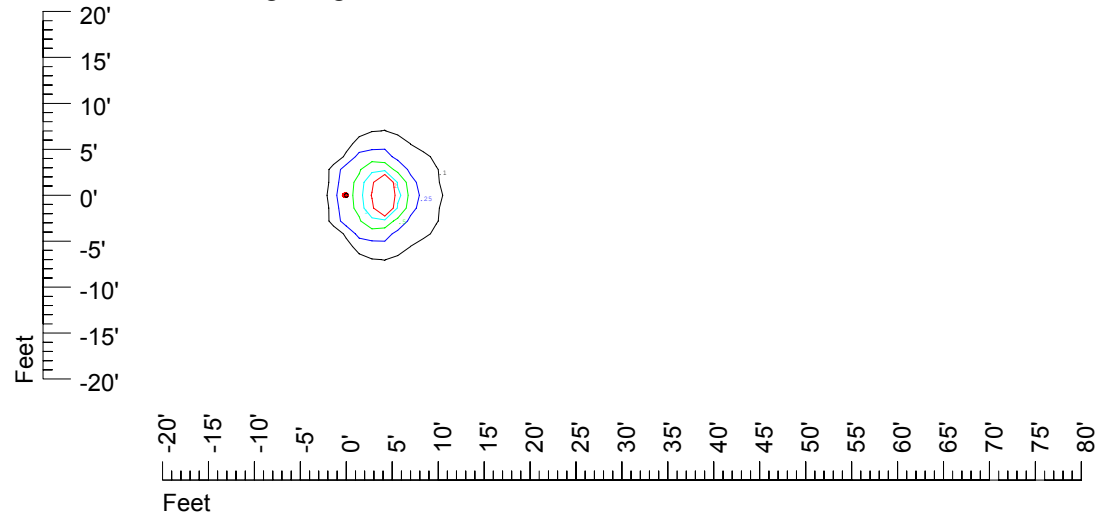

IES File: C9254

Lighting level in fc / Distance in feet

Vertical plan 0° to 180°
Horizontal plan 0°

— 2 fc — 1 fc — 0.5 fc — 0.25 fc — 0.1 fc

IES Photometric files C9254

Isoline template at 7' mounting height

Isoline values — 0.1 fc — 0.25 fc — 0.5 fc — 1.0 fc — 2.0 fc

Mounting height 7' Tilt 0°

Mounting height 7' Tilt 30°

Mounting height 7' Tilt 15°

Mounting height 7' Tilt 45°

IES Photometric files C9254

Isoline template at 9' mounting height

Isoline values — 0.1 fc — 0.25 fc — 0.5 fc — 1.0 fc — 2.0 fc

Mounting height 9' Tilt 0°

Mounting height 9' Tilt 30°

Mounting height 9' Tilt 15°

Mounting height 9' Tilt 45°

IES Photometric files C9254

Isoline template at 11' mounting height