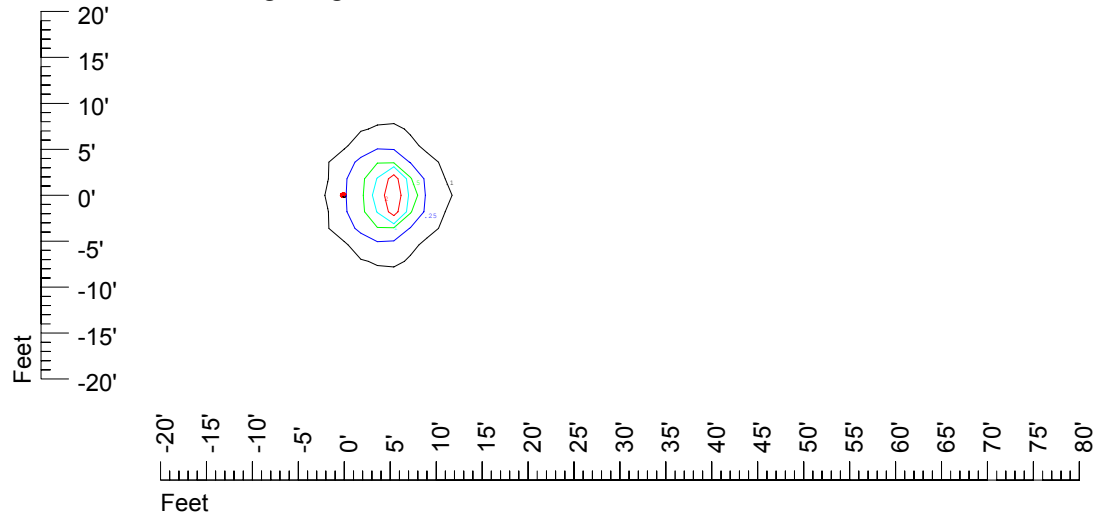

Isoline values — 0.1 fc — 0.25 fc — 0.5 fc — 1.0 fc — 2.0 fc

Mounting height 7' Tilt 0°

Mounting height 7' Tilt 30°

Mounting height 7' Tilt 15°

Mounting height 7' Tilt 45°

IES Photometric files C9254

Isoline template at 9' mounting height

Isoline values — 0.1 fc — 0.25 fc — 0.5 fc — 1.0 fc — 2.0 fc

Mounting height 9' Tilt 0°

Mounting height 9' Tilt 30°

Mounting height 9' Tilt 15°

Mounting height 9' Tilt 45°

IES Photometric files C9254

Isoline template at 11' mounting height