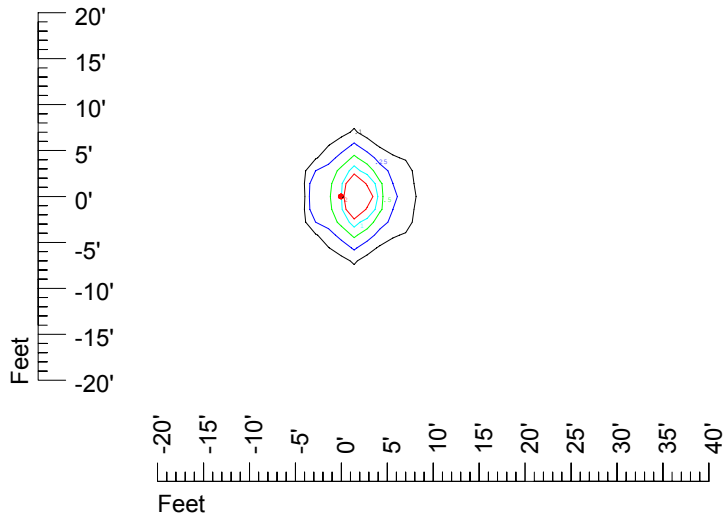

IES File: C9254

Lighting level in fc / Distance in feet

Vertical plan 0° to 180°
Horizontal plan 0°

— 2 fc — 1 fc — 0.5 fc — 0.25 fc — 0.1 fc

IES Photometric files C9254

Isoline template at 7' mounting height

Isoline values — 0.1 fc — 0.25 fc — 0.5 fc — 1.0 fc — 2.0 fc

Mounting height 7' Tilt 0°

Mounting height 7' Tilt 30°

Mounting height 7' Tilt 15°

Mounting height 7' Tilt 45°

IES Photometric files C9254

Isoline template at 9' mounting height

Isoline values — 0.1 fc — 0.25 fc — 0.5 fc — 1.0 fc — 2.0 fc

Mounting height 9' Tilt 0°

Mounting height 9' Tilt 30°

Mounting height 9' Tilt 15°

Mounting height 9' Tilt 45°

IES Photometric files C9254

Isoline template at 11' mounting height

Isoline values — 0.1 fc — 0.25 fc — 0.5 fc — 1.0 fc — 2.0 fc

Mounting height 11' Tilt 0°

Mounting height 11' Tilt 30°

Mounting height 11' Tilt 15°

Mounting height 11' Tilt 45°

IES Photometric files C9254

Isoline template at 15' mounting height