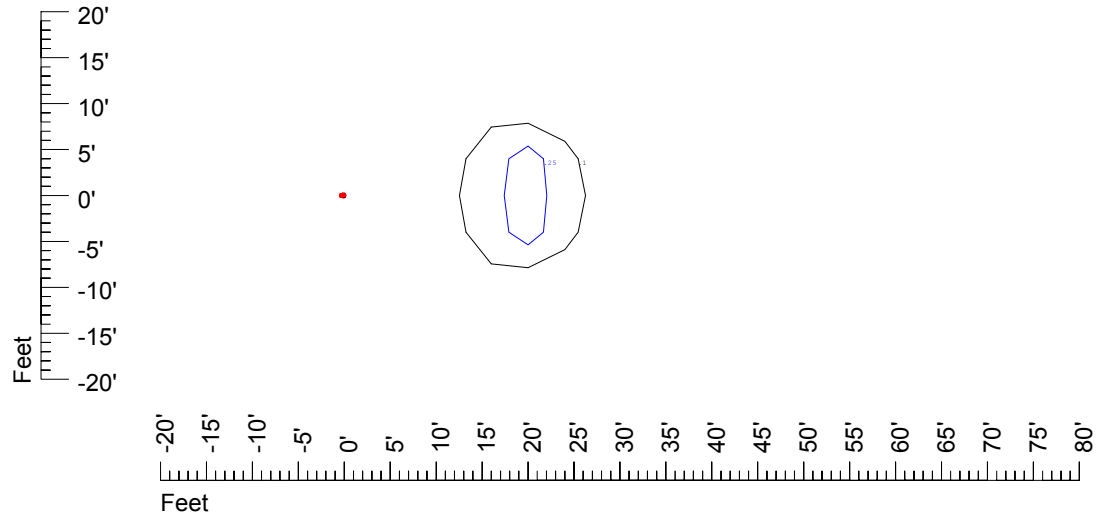

Isoline values — 0.1 fc — 0.25 fc — 0.5 fc — 1.0 fc — 2.0 fc

Mounting height 20' Tilt 0°

Mounting height 20' Tilt 30°

Mounting height 20' Tilt 15°

Mounting height 20' Tilt 45°

IES Photometric files C9254

Isoline template at 25' mounting height

Isoline values — 0.1 fc — 0.25 fc — 0.5 fc — 1.0 fc — 2.0 fc

Mounting height 25' Tilt 0°

Mounting height 25' Tilt 30°

Mounting height 25' Tilt 15°

Mounting height 25' Tilt 45°

IES Photometric files C9254

Isoline template at 30' mounting height