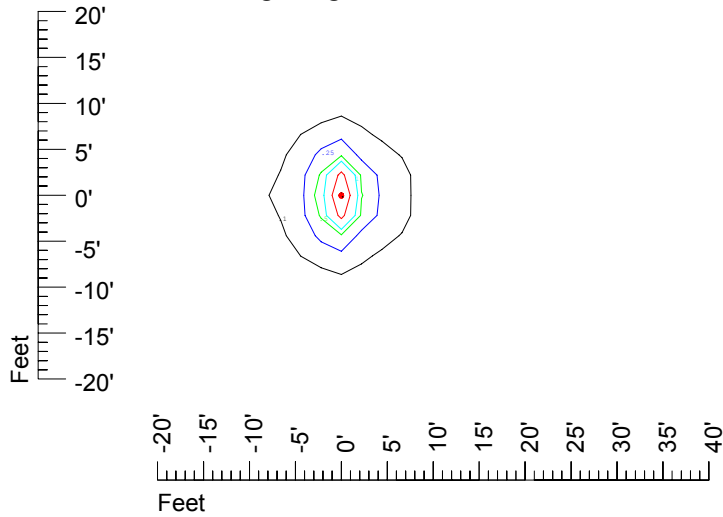

Isoline values — 0.1 fc — 0.25 fc — 0.5 fc — 1.0 fc — 2.0 fc

Mounting height 7' Tilt 0°

Mounting height 7' Tilt 30°

Mounting height 7' Tilt 15°

Mounting height 7' Tilt 45°

IES Photometric files C9254

Isoline template at 9' mounting height

Isoline values — 0.1 fc — 0.25 fc — 0.5 fc — 1.0 fc — 2.0 fc

Mounting height 9' Tilt 0°

Mounting height 9' Tilt 30°

Mounting height 9' Tilt 15°

Mounting height 9' Tilt 45°

IES Photometric files C9254

Isoline template at 11' mounting height

Isoline values — 0.1 fc — 0.25 fc — 0.5 fc — 1.0 fc — 2.0 fc

Mounting height 11' Tilt 0°

Mounting height 11' Tilt 30°

Mounting height 11' Tilt 15°

Mounting height 11' Tilt 45°

IES Photometric files C9254

Isoline template at 15' mounting height