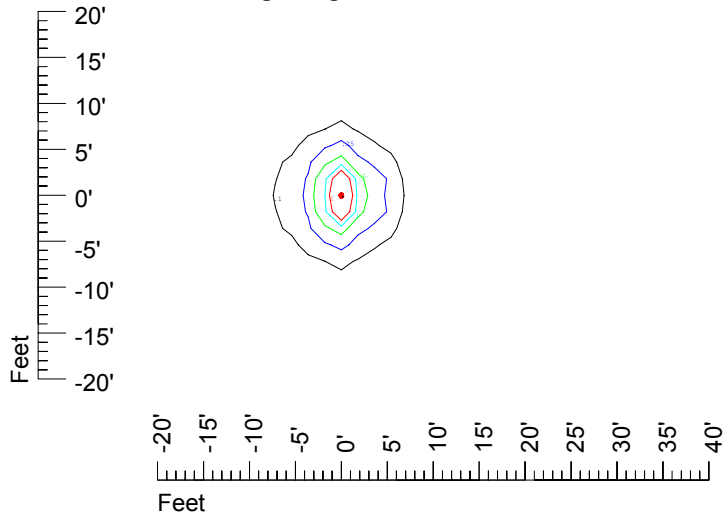

IES File: C9254

Lighting level in fc / Distance in feet

Vertical plan 0° to 180°
Horizontal plan 0°

— 2 fc — 1 fc — 0.5 fc — 0.25 fc — 0.1 fc

IES Photometric files C9254

Isoline template at 7' mounting height

Isoline values — 0.1 fc — 0.25 fc — 0.5 fc — 1.0 fc — 2.0 fc

Mounting height 7' Tilt 0°

Mounting height 7' Tilt 30°

Mounting height 7' Tilt 15°

Mounting height 7' Tilt 45°

IES Photometric files C9254

Isoline template at 9' mounting height

Isoline values — 0.1 fc — 0.25 fc — 0.5 fc — 1.0 fc — 2.0 fc

Mounting height 9' Tilt 0°

Mounting height 9' Tilt 30°

Mounting height 9' Tilt 15°

Mounting height 9' Tilt 45°

IES Photometric files C9254

Isoline template at 11' mounting height

Isoline values — 0.1 fc — 0.25 fc — 0.5 fc — 1.0 fc — 2.0 fc

Mounting height 11' Tilt 0°

Mounting height 11' Tilt 30°

Mounting height 11' Tilt 15°

Mounting height 11' Tilt 45°

IES Photometric files C9254

Isoline template at 15' mounting height