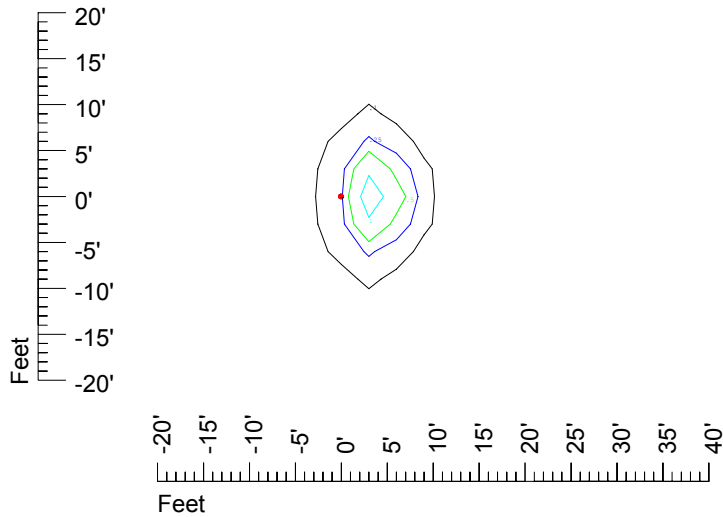

Isoline values — 0.1 fc — 0.25 fc — 0.5 fc — 1.0 fc — 2.0 fc

Mounting height 9' Tilt 0°

Mounting height 9' Tilt 30°

Mounting height 9' Tilt 15°

Mounting height 9' Tilt 45°

IES Photometric files C9254

Isoline template at 11' mounting height

Isoline values — 0.1 fc — 0.25 fc — 0.5 fc — 1.0 fc — 2.0 fc

Mounting height 11' Tilt 0°

Mounting height 11' Tilt 30°

Mounting height 11' Tilt 15°

Mounting height 11' Tilt 45°

IES Photometric files C9254

Isoline template at 15' mounting height

Isoline values — 0.1 fc — 0.25 fc — 0.5 fc — 1.0 fc — 2.0 fc

Mounting height 15' Tilt 0°

Mounting height 15' Tilt 30°

Mounting height 15' Tilt 15°

Mounting height 15' Tilt 45°

IES Photometric files C9254

Isoline template at 20' mounting height

Isoline values — 0.1 fc — 0.25 fc — 0.5 fc — 1.0 fc — 2.0 fc

Mounting height 20' Tilt 0°

Mounting height 20' Tilt 30°

Mounting height 20' Tilt 15°

Mounting height 20' Tilt 45°

IES Photometric files C9254

Isoline template at 25' mounting height