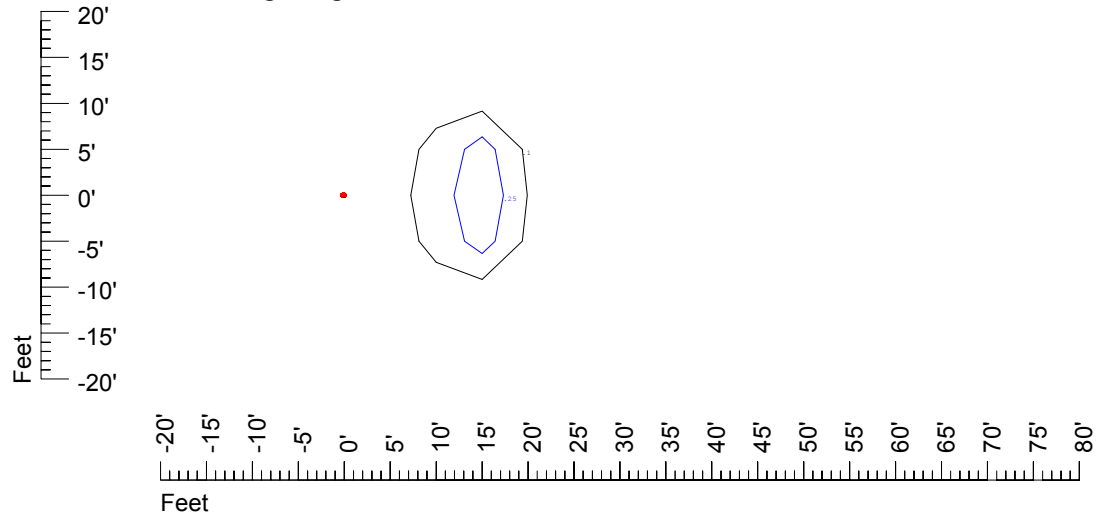

Isoline values — 0.1 fc — 0.25 fc — 0.5 fc — 1.0 fc — 2.0 fc

Mounting height 20' Tilt 0°

Mounting height 20' Tilt 30°

Mounting height 20' Tilt 15°

Mounting height 20' Tilt 45°

IES Photometric files C9254

Isoline template at 25' mounting height

Isoline values — 0.1 fc — 0.25 fc — 0.5 fc — 1.0 fc — 2.0 fc

Mounting height 25' Tilt 0°

Mounting height 25' Tilt 30°

Mounting height 25' Tilt 15°

Mounting height 25' Tilt 45°

IES Photometric files C9254

Isoline template at 30' mounting height