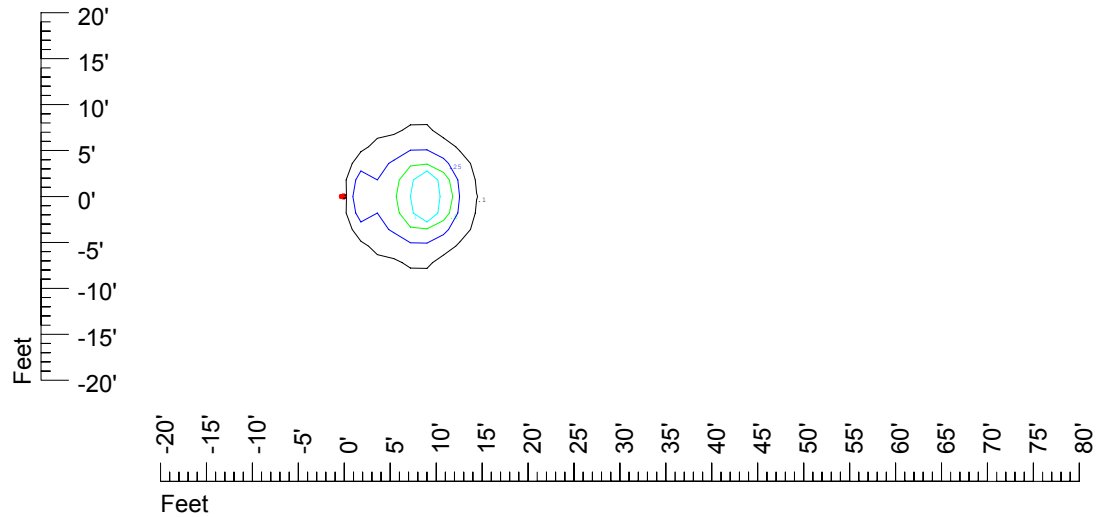

Isoline values — 0.1 fc — 0.25 fc — 0.5 fc — 1.0 fc — 2.0 fc

Mounting height 7' Tilt 0°

Mounting height 7' Tilt 30°

Mounting height 7' Tilt 15°

Mounting height 7' Tilt 45°

IES Photometric files C9254

Isoline template at 9' mounting height

Isoline values — 0.1 fc — 0.25 fc — 0.5 fc — 1.0 fc — 2.0 fc

Mounting height 9' Tilt 0°

Mounting height 9' Tilt 30°

Mounting height 9' Tilt 15°

Mounting height 9' Tilt 45°

IES Photometric files C9254

Isoline template at 11' mounting height

Isoline values — 0.1 fc — 0.25 fc — 0.5 fc — 1.0 fc — 2.0 fc

Mounting height 11' Tilt 0°

Mounting height 11' Tilt 30°

Mounting height 11' Tilt 15°

Mounting height 11' Tilt 45°

IES Photometric files C9254

Isoline template at 15' mounting height