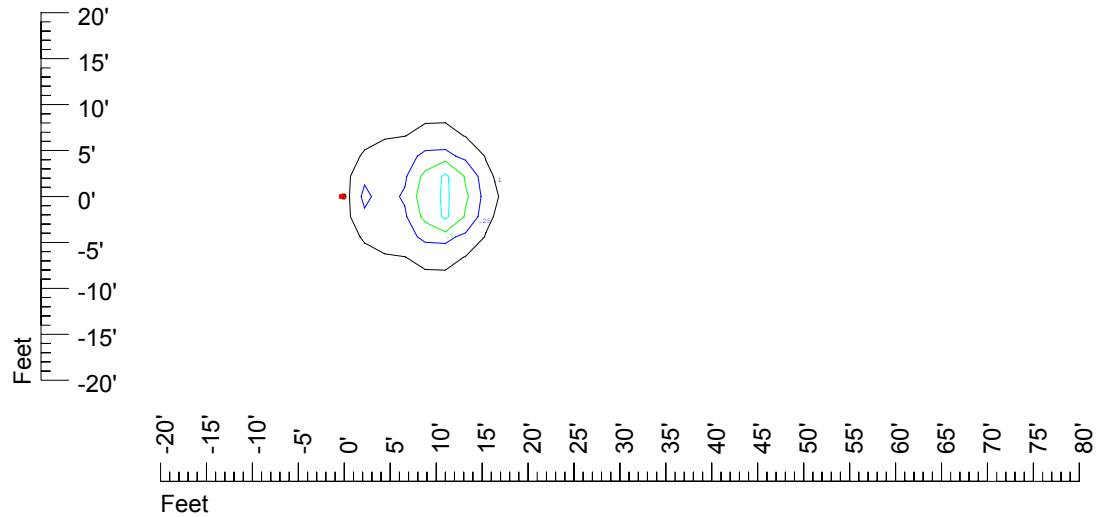

Isoline values — 0.1 fc — 0.25 fc — 0.5 fc — 1.0 fc — 2.0 fc

Mounting height 9' Tilt 0°

Mounting height 9' Tilt 30°

Mounting height 9' Tilt 15°

Mounting height 9' Tilt 45°

IES Photometric files C9254

Isoline template at 11' mounting height

Isoline values — 0.1 fc — 0.25 fc — 0.5 fc — 1.0 fc — 2.0 fc

Mounting height 11' Tilt 0°

Mounting height 11' Tilt 30°

Mounting height 11' Tilt 15°

Mounting height 11' Tilt 45°

IES Photometric files C9254

Isoline template at 15' mounting height

Isoline values — 0.1 fc — 0.25 fc — 0.5 fc — 1.0 fc — 2.0 fc

Mounting height 15' Tilt 0°

Mounting height 15' Tilt 30°

Mounting height 15' Tilt 15°

Mounting height 15' Tilt 45°

IES Photometric files C9254

Isoline template at 20' mounting height