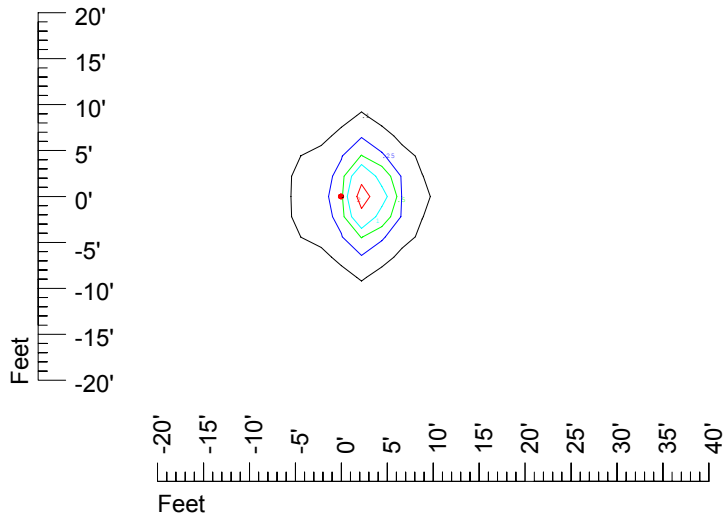

Isoline values — 0.1 fc — 0.25 fc — 0.5 fc — 1.0 fc — 2.0 fc

Mounting height 7' Tilt 0°

Mounting height 7' Tilt 30°

Mounting height 7' Tilt 15°

Mounting height 7' Tilt 45°

IES Photometric files C9254

Isoline template at 9' mounting height

Isoline values — 0.1 fc — 0.25 fc — 0.5 fc — 1.0 fc — 2.0 fc

Mounting height 9' Tilt 0°

Mounting height 9' Tilt 30°

Mounting height 9' Tilt 15°

Mounting height 9' Tilt 45°

IES Photometric files C9254

Isoline template at 11' mounting height

Isoline values — 0.1 fc — 0.25 fc — 0.5 fc — 1.0 fc — 2.0 fc

Mounting height 11' Tilt 0°

Mounting height 11' Tilt 30°

Mounting height 11' Tilt 15°

Mounting height 11' Tilt 45°

IES Photometric files C9254

Isoline template at 15' mounting height

Isoline values — 0.1 fc — 0.25 fc — 0.5 fc — 1.0 fc — 2.0 fc

Mounting height 15' Tilt 0°

Mounting height 15' Tilt 30°

Mounting height 15' Tilt 15°

Mounting height 15' Tilt 45°

IES Photometric files C9254

Isoline template at 20' mounting height