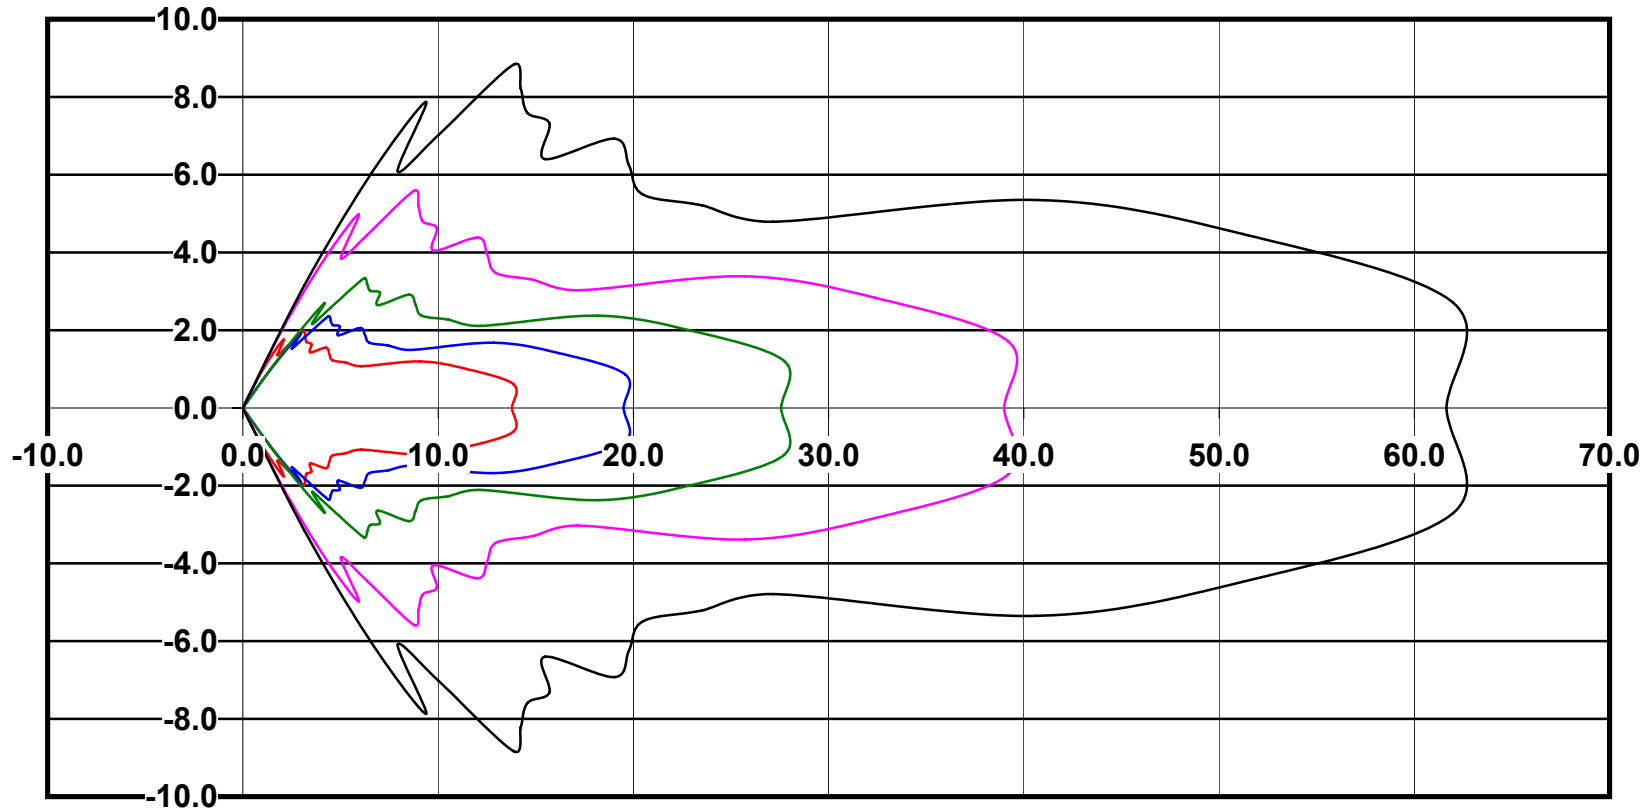

IES File: C9254

Lighting level in fc / Distance in feet

Vertical plan 0° to 180°
Horizontal plan 0°

— 2 fc — 1 fc — 0.5 fc — 0.25 fc — 0.1 fc

IES Photometric files C9254

Isoline template at 7' mounting height

Isoline values — 0.1 fc — 0.25 fc — 0.5 fc — 1.0 fc — 2.0 fc

Mounting height 7' Tilt 0°

Mounting height 7' Tilt 30°

Mounting height 7' Tilt 15°

Mounting height 7' Tilt 45°

IES Photometric files C9254

Isoline template at 9' mounting height

Isoline values — 0.1 fc — 0.25 fc — 0.5 fc — 1.0 fc — 2.0 fc

Mounting height 9' Tilt 0°

Mounting height 9' Tilt 30°

Mounting height 9' Tilt 15°

Mounting height 9' Tilt 45°

IES Photometric files C9254

Isoline template at 11' mounting height