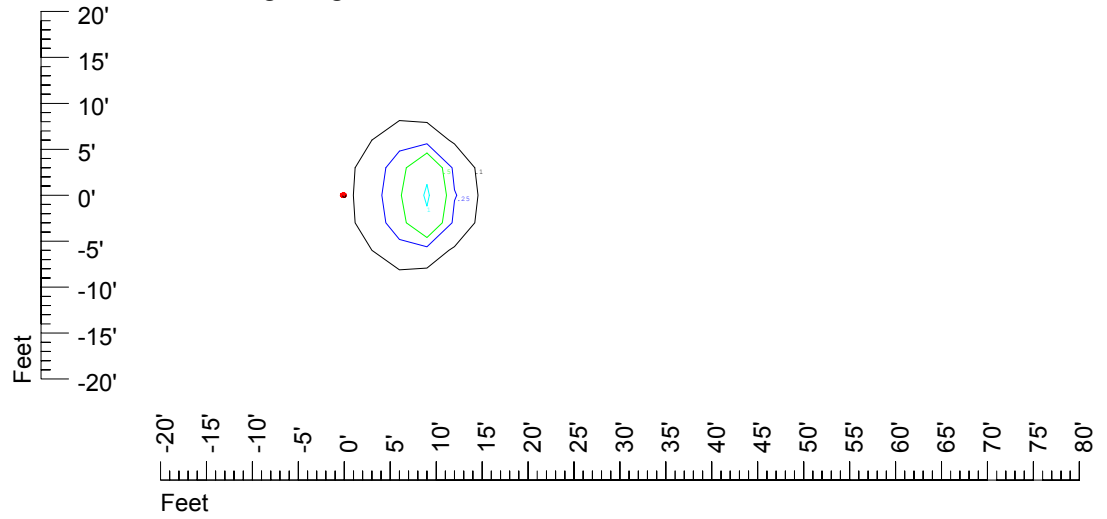

Mounting height 15' Tilt 30°