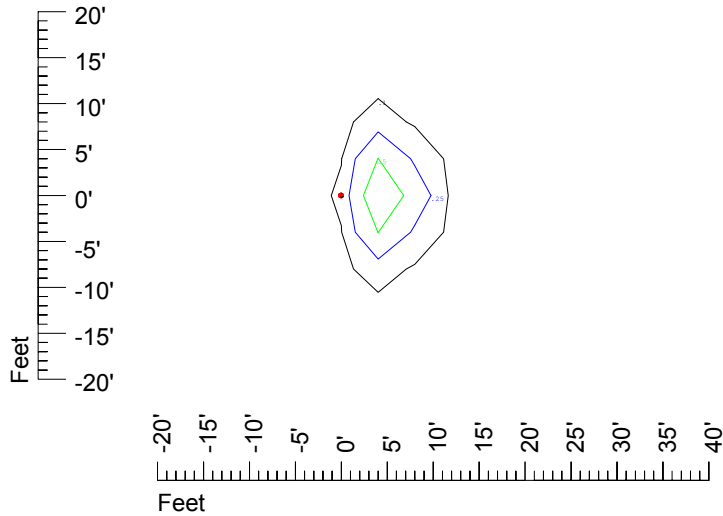

Isoline values — 0.1 fc — 0.25 fc — 0.5 fc — 1.0 fc — 2.0 fc

Mounting height 11' Tilt 0°

Mounting height 11' Tilt 30°

Mounting height 11' Tilt 15°

Mounting height 11' Tilt 45°

IES Photometric files C9254

Isoline template at 15' mounting height

Isoline values — 0.1 fc — 0.25 fc — 0.5 fc — 1.0 fc — 2.0 fc

Mounting height 15' Tilt 0°

Mounting height 15' Tilt 30°

Mounting height 15' Tilt 15°

Mounting height 15' Tilt 45°

IES Photometric files C9254

Isoline template at 20' mounting height

Isoline values — 0.1 fc — 0.25 fc — 0.5 fc — 1.0 fc — 2.0 fc

Mounting height 20' Tilt 0°

Mounting height 20' Tilt 30°

Mounting height 20' Tilt 15°

Mounting height 20' Tilt 45°

IES Photometric files C9254

Isoline template at 25' mounting height

Isoline values — 0.1 fc — 0.25 fc — 0.5 fc — 1.0 fc — 2.0 fc

Mounting height 25' Tilt 0°

Mounting height 25' Tilt 30°

Mounting height 25' Tilt 15°

Mounting height 25' Tilt 45°

IES Photometric files C9254

Isoline template at 30' mounting height