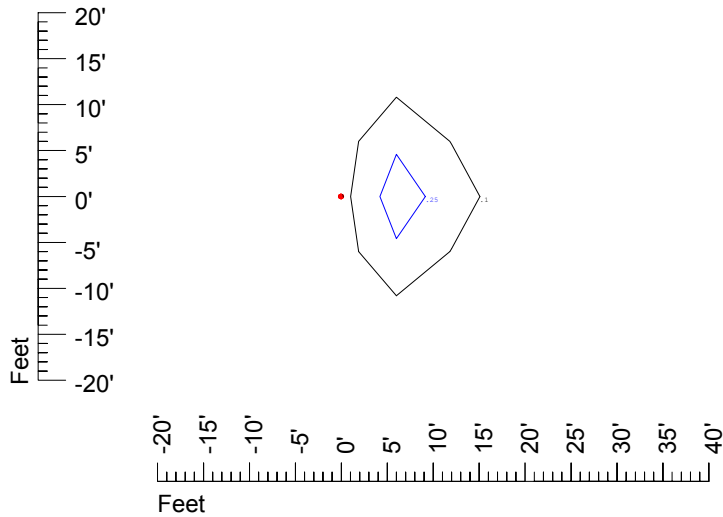

Isoline values — 0.1 fc — 0.25 fc — 0.5 fc — 1.0 fc — 2.0 fc

Mounting height 15' Tilt 0°

Mounting height 15' Tilt 30°

Mounting height 15' Tilt 15°

Mounting height 15' Tilt 45°

IES Photometric files C9254

Isoline template at 20' mounting height

Isoline values — 0.1 fc — 0.25 fc — 0.5 fc — 1.0 fc — 2.0 fc

Mounting height 20' Tilt 0°

Mounting height 20' Tilt 30°

Mounting height 20' Tilt 15°

Mounting height 20' Tilt 45°

IES Photometric files C9254

Isoline template at 25' mounting height

Isoline values — 0.1 fc — 0.25 fc — 0.5 fc — 1.0 fc — 2.0 fc

Mounting height 25' Tilt 0°

Mounting height 25' Tilt 30°

Mounting height 25' Tilt 15°

Mounting height 25' Tilt 45°

IES Photometric files C9254

Isoline template at 30' mounting height

Isoline values — 0.1 fc — 0.25 fc — 0.5 fc — 1.0 fc — 2.0 fc

Mounting height 30' Tilt 0°

Mounting height 30' Tilt 30°

Mounting height 30' Tilt 15°

Mounting height 30' Tilt 45°