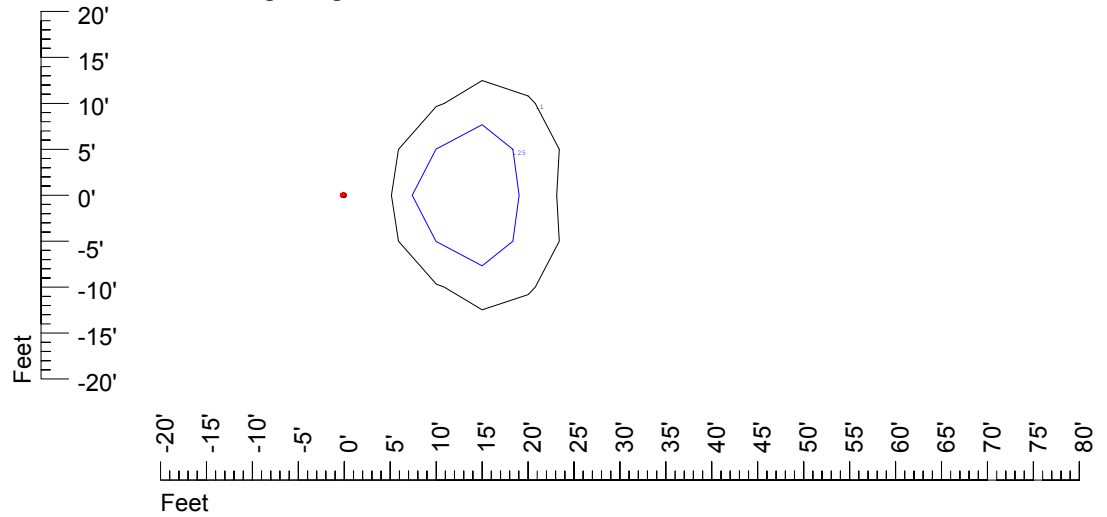

Mounting height 25' Tilt 30°