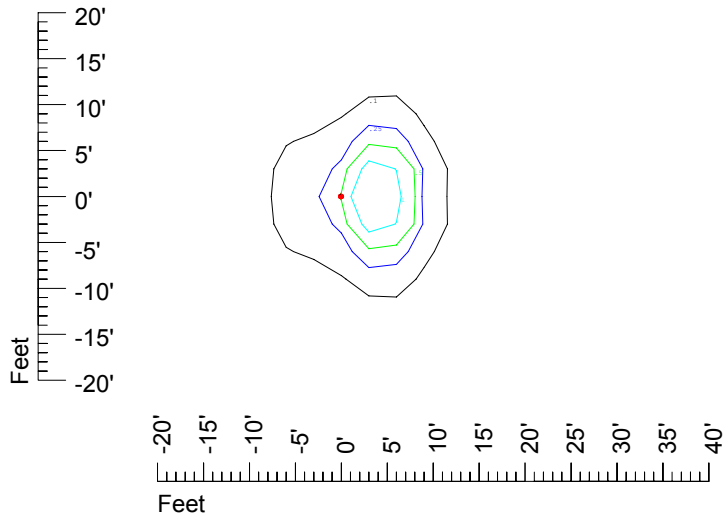

Isoline values — 0.1 fc — 0.25 fc — 0.5 fc — 1.0 fc — 2.0 fc

Mounting height 7' Tilt 0°

Mounting height 7' Tilt 30°

Mounting height 7' Tilt 15°

Mounting height 7' Tilt 45°

IES Photometric files C9252

Isoline template at 9' mounting height

Isoline values — 0.1 fc — 0.25 fc — 0.5 fc — 1.0 fc — 2.0 fc

Mounting height 11' Tilt 0°

Mounting height 11' Tilt 30°

Mounting height 11' Tilt 15°

Mounting height 11' Tilt 45°

IES Photometric files C9252

Isoline template at 15' mounting height

Isoline values — 0.1 fc — 0.25 fc — 0.5 fc — 1.0 fc — 2.0 fc

Mounting height 15' Tilt 0°

Mounting height 15' Tilt 30°

Mounting height 15' Tilt 15°

Mounting height 15' Tilt 45°

IES Photometric files C9252

Isoline template at 20' mounting height

Isoline values — 0.1 fc — 0.25 fc — 0.5 fc — 1.0 fc — 2.0 fc

Mounting height 20' Tilt 0°

Mounting height 20' Tilt 30°

Mounting height 20' Tilt 15°

Mounting height 20' Tilt 45°

IES Photometric files C9252

Isoline template at 25' mounting height