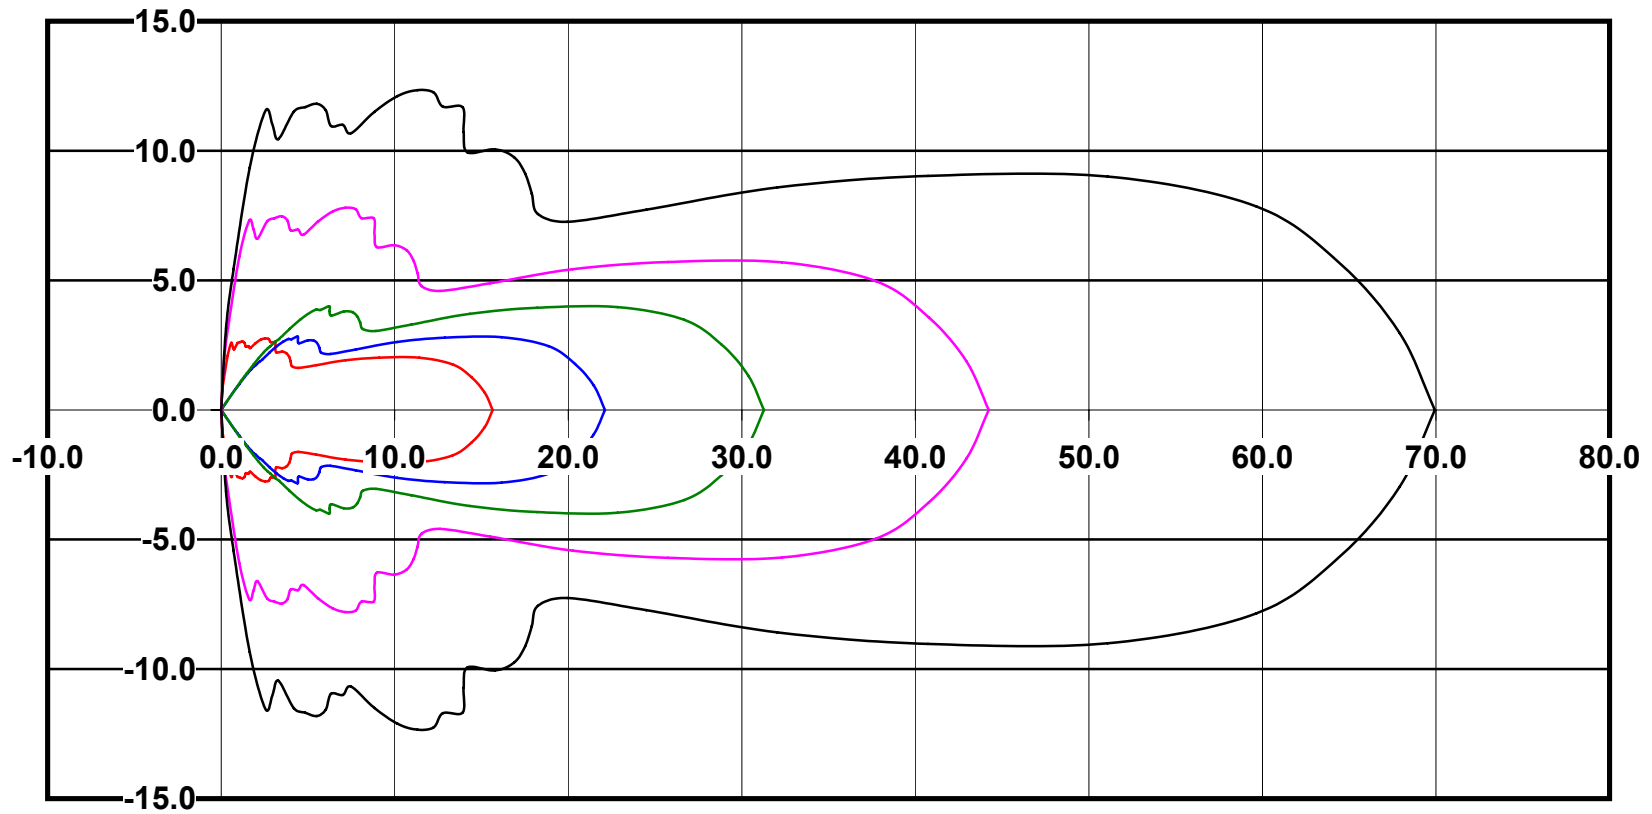

IES File: C9252

Lighting level in fc / Distance in feet

Vertical plan 0° to 180°
Horizontal plan 0°

— 2 fc — 1 fc — 0.5 fc — 0.25 fc — 0.1 fc

IES Photometric files C9252

Isoline template at 7' mounting height

Isoline values — 0.1 fc — 0.25 fc — 0.5 fc — 1.0 fc — 2.0 fc

Mounting height 7' Tilt 0°

Mounting height 7' Tilt 30°

Mounting height 7' Tilt 15°

Mounting height 7' Tilt 45°

IES Photometric files C9252

Isoline template at 9' mounting height

Isoline values — 0.1 fc — 0.25 fc — 0.5 fc — 1.0 fc — 2.0 fc

Mounting height 9' Tilt 0°

Mounting height 9' Tilt 30°

Mounting height 9' Tilt 15°

Mounting height 9' Tilt 45°

IES Photometric files C9252

Isoline template at 11' mounting height