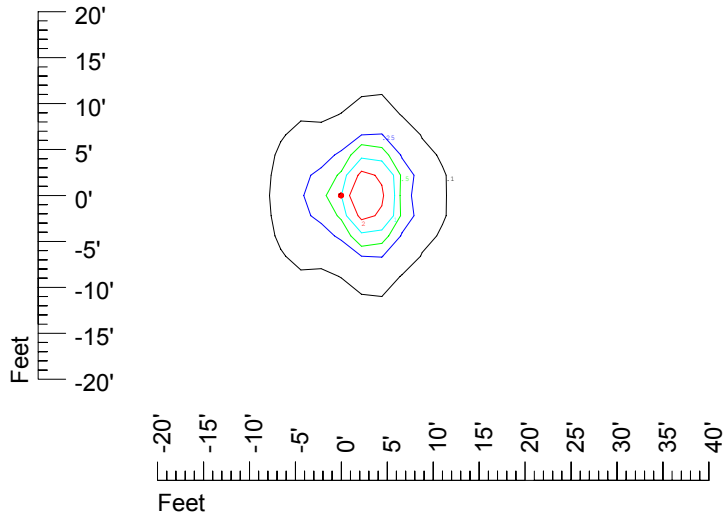

Isoline values — 0.1 fc — 0.25 fc — 0.5 fc — 1.0 fc — 2.0 fc

Mounting height 7' Tilt 0°

Mounting height 7' Tilt 30°

Mounting height 7' Tilt 15°

Mounting height 7' Tilt 45°

IES Photometric files C9252

Isoline template at 9' mounting height

Isoline values — 0.1 fc — 0.25 fc — 0.5 fc — 1.0 fc — 2.0 fc

Mounting height 9' Tilt 0°

Mounting height 9' Tilt 30°

Mounting height 9' Tilt 15°

Mounting height 9' Tilt 45°

IES Photometric files C9252

Isoline template at 11' mounting height

Isoline values — 0.1 fc — 0.25 fc — 0.5 fc — 1.0 fc — 2.0 fc

Mounting height 11' Tilt 0°

Mounting height 11' Tilt 30°

Mounting height 11' Tilt 15°

Mounting height 11' Tilt 45°

IES Photometric files C9252

Isoline template at 15' mounting height

Isoline values — 0.1 fc — 0.25 fc — 0.5 fc — 1.0 fc — 2.0 fc

Mounting height 15' Tilt 0°

Mounting height 15' Tilt 30°

Mounting height 15' Tilt 15°

Mounting height 15' Tilt 45°

IES Photometric files C9252

Isoline template at 20' mounting height