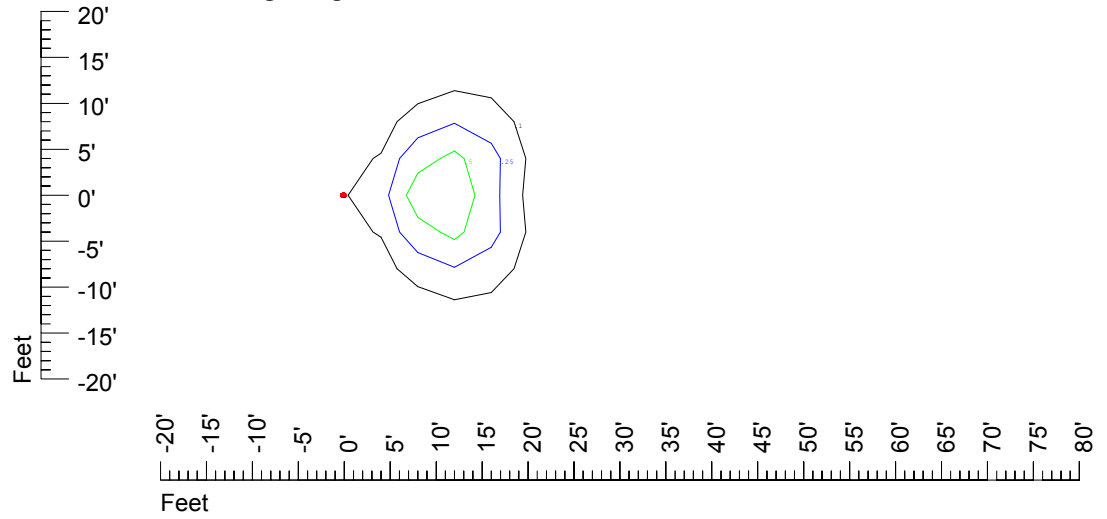

Isoline values — 0.1 fc — 0.25 fc — 0.5 fc — 1.0 fc — 2.0 fc

Mounting height 11' Tilt 0°

Mounting height 11' Tilt 30°

Mounting height 11' Tilt 15°

Mounting height 11' Tilt 45°

IES Photometric files C9252

Isoline template at 15' mounting height

Isoline values — 0.1 fc — 0.25 fc — 0.5 fc — 1.0 fc — 2.0 fc

Mounting height 15' Tilt 0°

Mounting height 15' Tilt 30°

Mounting height 15' Tilt 15°

Mounting height 15' Tilt 45°

IES Photometric files C9252

Isoline template at 20' mounting height

Isoline values — 0.1 fc — 0.25 fc — 0.5 fc — 1.0 fc — 2.0 fc

Mounting height 20' Tilt 0°

Mounting height 20' Tilt 30°

Mounting height 20' Tilt 15°

Mounting height 20' Tilt 45°

IES Photometric files C9252

Isoline template at 25' mounting height