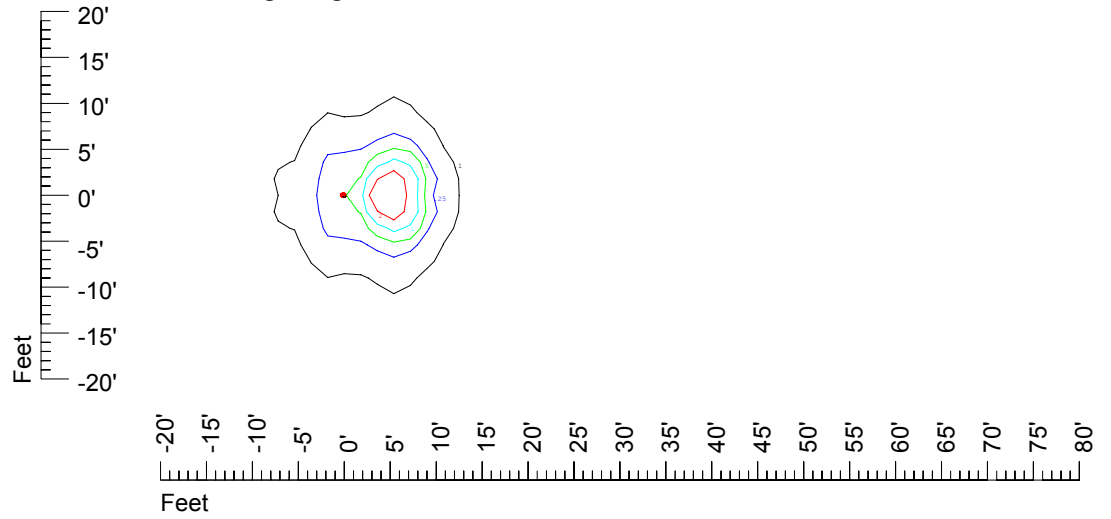

Isoline values — 0.1 fc — 0.25 fc — 0.5 fc — 1.0 fc — 2.0 fc

Mounting height 7' Tilt 0°

Mounting height 7' Tilt 30°

Mounting height 7' Tilt 15°

Mounting height 7' Tilt 45°

IES Photometric files C9252

Isoline template at 9' mounting height

Isoline values — 0.1 fc — 0.25 fc — 0.5 fc — 1.0 fc — 2.0 fc

Mounting height 9' Tilt 0°

Mounting height 9' Tilt 30°

Mounting height 9' Tilt 15°

Mounting height 9' Tilt 45°

IES Photometric files C9252

Isoline template at 11' mounting height