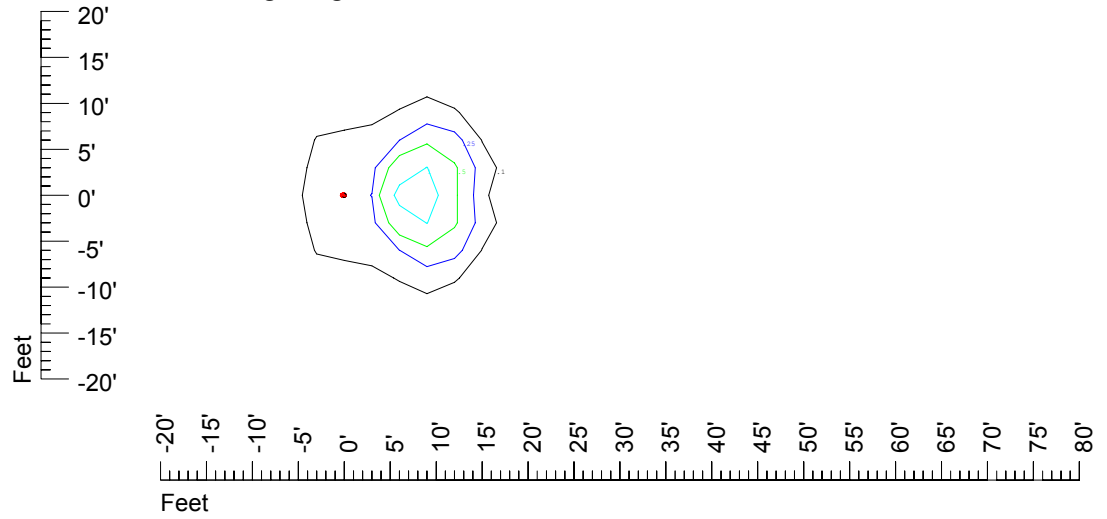

Mounting height 15' Tilt 30°