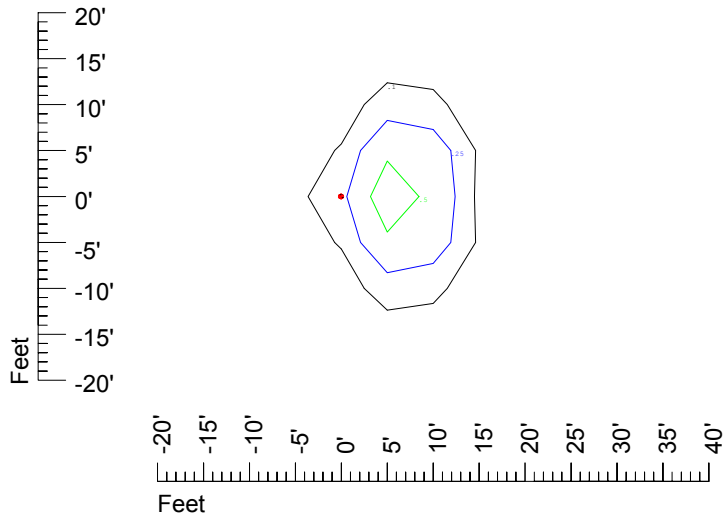

Isoline values — 0.1 fc — 0.25 fc — 0.5 fc — 1.0 fc — 2.0 fc

Mounting height 11' Tilt 0°

Mounting height 11' Tilt 30°

Mounting height 11' Tilt 15°

Mounting height 11' Tilt 45°

IES Photometric files C9252

Isoline template at 15' mounting height

Isoline values — 0.1 fc — 0.25 fc — 0.5 fc — 1.0 fc — 2.0 fc

Mounting height 15' Tilt 0°

Mounting height 15' Tilt 30°

Mounting height 15' Tilt 15°

Mounting height 15' Tilt 45°

IES Photometric files C9252

Isoline template at 20' mounting height

Isoline values — 0.1 fc — 0.25 fc — 0.5 fc — 1.0 fc — 2.0 fc

Mounting height 20' Tilt 0°

Mounting height 20' Tilt 30°

Mounting height 20' Tilt 15°

Mounting height 20' Tilt 45°

IES Photometric files C9252

Isoline template at 25' mounting height

Isoline values — 0.1 fc — 0.25 fc — 0.5 fc — 1.0 fc — 2.0 fc

Mounting height 25' Tilt 0°

Mounting height 25' Tilt 30°

Mounting height 25' Tilt 15°

Mounting height 25' Tilt 45°

IES Photometric files C9252

Isoline template at 30' mounting height