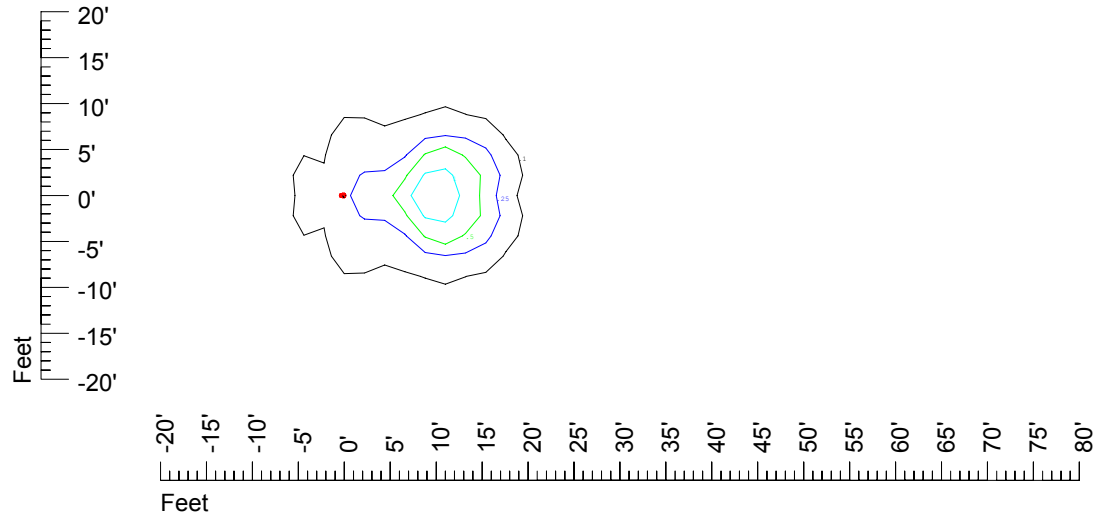

Isoline values — 0.1 fc — 0.25 fc — 0.5 fc — 1.0 fc — 2.0 fc

Mounting height 9' Tilt 0°

Mounting height 9' Tilt 30°

Mounting height 9' Tilt 15°

Mounting height 9' Tilt 45°

IES Photometric files C9252

Isoline template at 11' mounting height

Isoline values — 0.1 fc — 0.25 fc — 0.5 fc — 1.0 fc — 2.0 fc

Mounting height 11' Tilt 0°

Mounting height 11' Tilt 30°

Mounting height 11' Tilt 15°

Mounting height 11' Tilt 45°

IES Photometric files C9252

Isoline template at 15' mounting height

Isoline values — 0.1 fc — 0.25 fc — 0.5 fc — 1.0 fc — 2.0 fc

Mounting height 15' Tilt 0°

Mounting height 15' Tilt 30°

Mounting height 15' Tilt 15°

Mounting height 15' Tilt 45°

IES Photometric files C9252

Isoline template at 20' mounting height