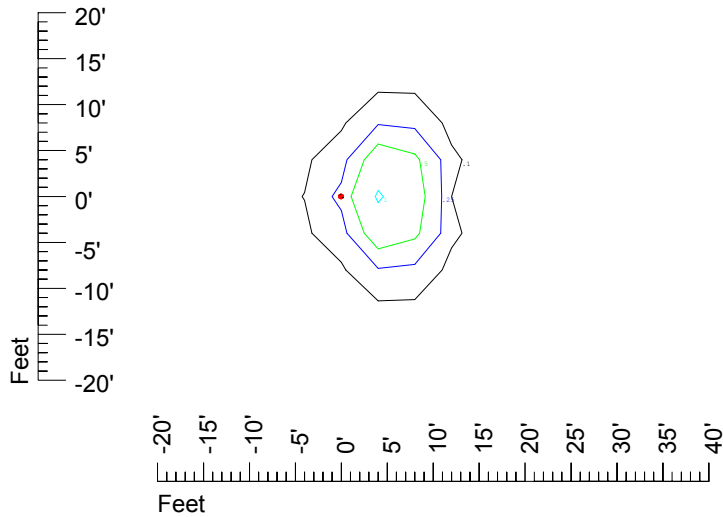

Isoline values — 0.1 fc — 0.25 fc — 0.5 fc — 1.0 fc — 2.0 fc

Mounting height 11' Tilt 0°

Mounting height 11' Tilt 30°

Mounting height 11' Tilt 15°

Mounting height 11' Tilt 45°

IES Photometric files C9252

Isoline template at 15' mounting height

Isoline values — 0.1 fc — 0.25 fc — 0.5 fc — 1.0 fc — 2.0 fc

Mounting height 15' Tilt 0°

Mounting height 15' Tilt 30°

Mounting height 15' Tilt 15°

Mounting height 15' Tilt 45°

IES Photometric files C9252

Isoline template at 20' mounting height

Isoline values — 0.1 fc — 0.25 fc — 0.5 fc — 1.0 fc — 2.0 fc

Mounting height 20' Tilt 0°

Mounting height 20' Tilt 30°

Mounting height 20' Tilt 15°

Mounting height 20' Tilt 45°

IES Photometric files C9252

Isoline template at 25' mounting height

Isoline values — 0.1 fc — 0.25 fc — 0.5 fc — 1.0 fc — 2.0 fc

Mounting height 25' Tilt 0°

Mounting height 25' Tilt 30°

Mounting height 25' Tilt 15°

Mounting height 25' Tilt 45°

IES Photometric files C9252

Isoline template at 30' mounting height