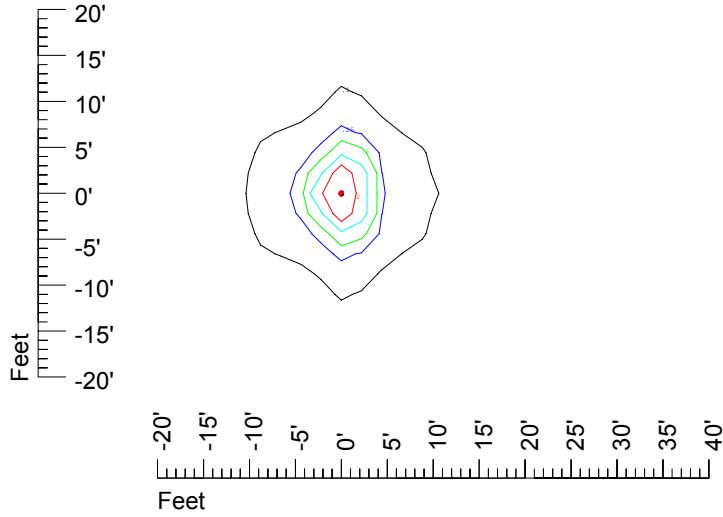

IES File: C9252

Lighting level in fc / Distance in feet

Vertical plan 0° to 180°
Horizontal plan 0°

— 2 fc — 1 fc — 0.5 fc — 0.25 fc — 0.1 fc

IES Photometric files C9252

Isoline template at 7' mounting height

Isoline values — 0.1 fc — 0.25 fc — 0.5 fc — 1.0 fc — 2.0 fc

Mounting height 7' Tilt 0°

Mounting height 7' Tilt 30°

Mounting height 7' Tilt 15°

Mounting height 7' Tilt 45°

IES Photometric files C9252

Isoline template at 9' mounting height

Isoline values — 0.1 fc — 0.25 fc — 0.5 fc — 1.0 fc — 2.0 fc

Mounting height 9' Tilt 0°

Mounting height 9' Tilt 30°

Mounting height 9' Tilt 15°

Mounting height 9' Tilt 45°

IES Photometric files C9252

Isoline template at 11' mounting height

Isoline values — 0.1 fc — 0.25 fc — 0.5 fc — 1.0 fc — 2.0 fc

Mounting height 11' Tilt 0°

Mounting height 11' Tilt 30°

Mounting height 11' Tilt 15°

Mounting height 11' Tilt 45°

IES Photometric files C9252

Isoline template at 15' mounting height