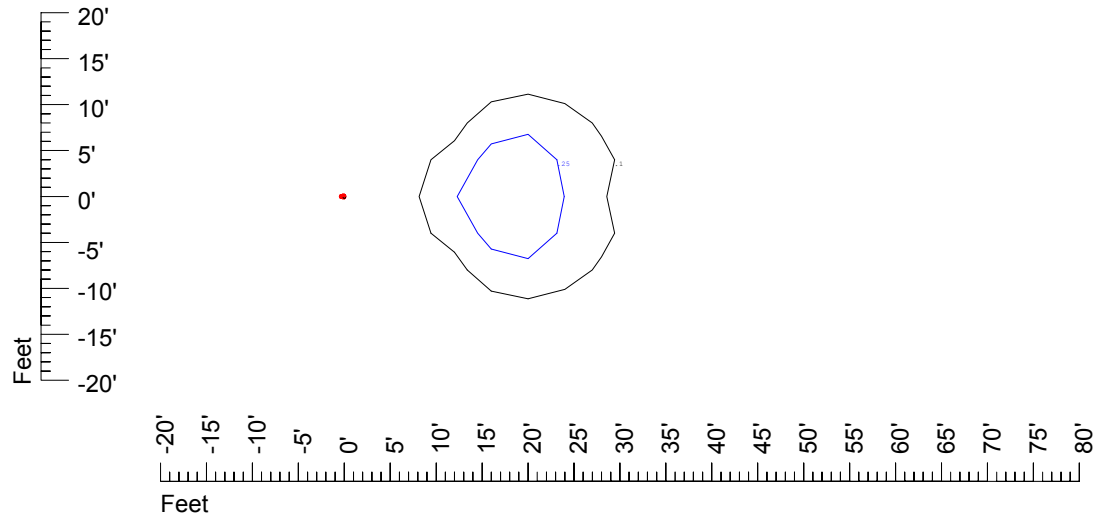

Isoline values — 0.1 fc — 0.25 fc — 0.5 fc — 1.0 fc — 2.0 fc

Mounting height 15' Tilt 0°

Mounting height 15' Tilt 30°

Mounting height 15' Tilt 15°

Mounting height 15' Tilt 45°

IES Photometric files C9252

Isoline template at 20' mounting height

Isoline values — 0.1 fc — 0.25 fc — 0.5 fc — 1.0 fc — 2.0 fc

Mounting height 20' Tilt 0°

Mounting height 20' Tilt 30°

Mounting height 20' Tilt 15°

Mounting height 20' Tilt 45°

IES Photometric files C9252

Isoline template at 25' mounting height

Isoline values — 0.1 fc — 0.25 fc — 0.5 fc — 1.0 fc — 2.0 fc

Mounting height 25' Tilt 0°

Mounting height 25' Tilt 30°

Mounting height 25' Tilt 15°

Mounting height 25' Tilt 45°

IES Photometric files C9252

Isoline template at 30' mounting height