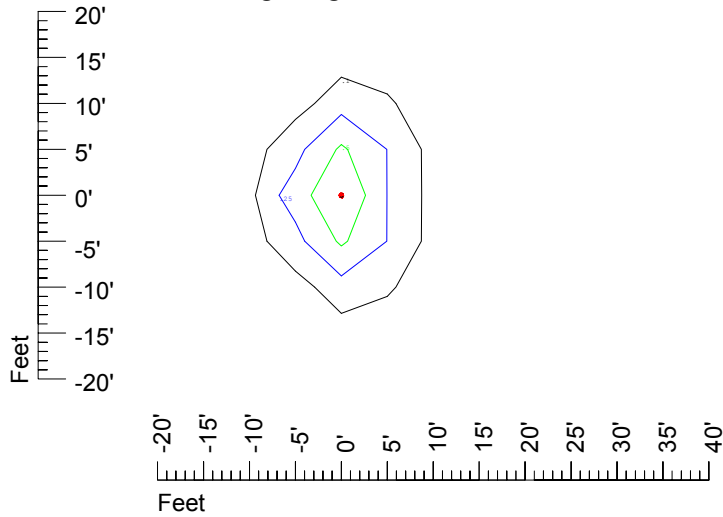

Isoline values — 0.1 fc — 0.25 fc — 0.5 fc — 1.0 fc — 2.0 fc

Mounting height 11' Tilt 0°

Mounting height 11' Tilt 30°

Mounting height 11' Tilt 15°

Mounting height 11' Tilt 45°

IES Photometric files C9252

Isoline template at 15' mounting height

Isoline values — 0.1 fc — 0.25 fc — 0.5 fc — 1.0 fc — 2.0 fc

Mounting height 15' Tilt 0°

Mounting height 15' Tilt 30°

Mounting height 15' Tilt 15°

Mounting height 15' Tilt 45°

IES Photometric files C9252

Isoline template at 20' mounting height

Isoline values — 0.1 fc — 0.25 fc — 0.5 fc — 1.0 fc — 2.0 fc

Mounting height 20' Tilt 0°

Mounting height 20' Tilt 30°

Mounting height 20' Tilt 15°

Mounting height 20' Tilt 45°

IES Photometric files C9252

Isoline template at 25' mounting height

Isoline values — 0.1 fc — 0.25 fc — 0.5 fc — 1.0 fc — 2.0 fc

Mounting height 25' Tilt 0°

Mounting height 25' Tilt 30°

Mounting height 25' Tilt 15°

Mounting height 25' Tilt 45°

IES Photometric files C9252

Isoline template at 30' mounting height