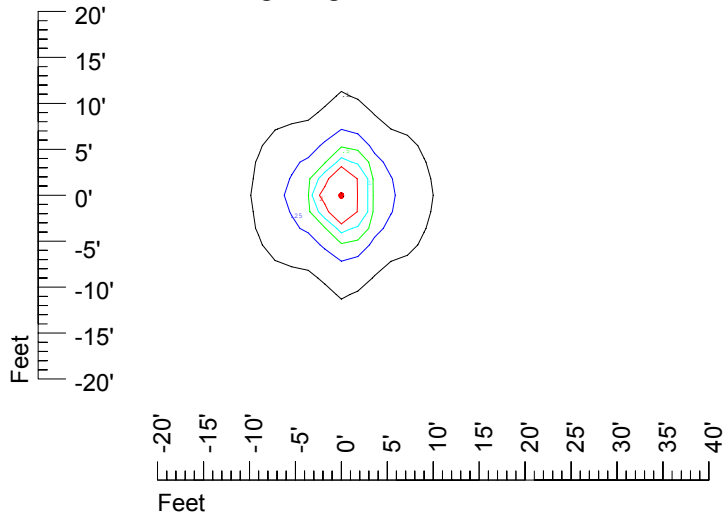

IES File: C9252

Lighting level in fc / Distance in feet

Vertical plan 0° to 180°
Horizontal plan 0°

— 2 fc — 1 fc — 0.5 fc — 0.25 fc — 0.1 fc

IES Photometric files C9252

Isoline template at 7' mounting height

Isoline values — 0.1 fc — 0.25 fc — 0.5 fc — 1.0 fc — 2.0 fc

Mounting height 7' Tilt 0°

Mounting height 7' Tilt 30°

Mounting height 7' Tilt 15°

Mounting height 7' Tilt 45°

IES Photometric files C9252

Isoline template at 9' mounting height

Isoline values — 0.1 fc — 0.25 fc — 0.5 fc — 1.0 fc — 2.0 fc

Mounting height 9' Tilt 0°

Mounting height 9' Tilt 30°

Mounting height 9' Tilt 15°

Mounting height 9' Tilt 45°

IES Photometric files C9252

Isoline template at 11' mounting height

Isoline values — 0.1 fc — 0.25 fc — 0.5 fc — 1.0 fc — 2.0 fc

Mounting height 11' Tilt 0°

Mounting height 11' Tilt 30°

Mounting height 11' Tilt 15°

Mounting height 11' Tilt 45°

IES Photometric files C9252

Isoline template at 15' mounting height