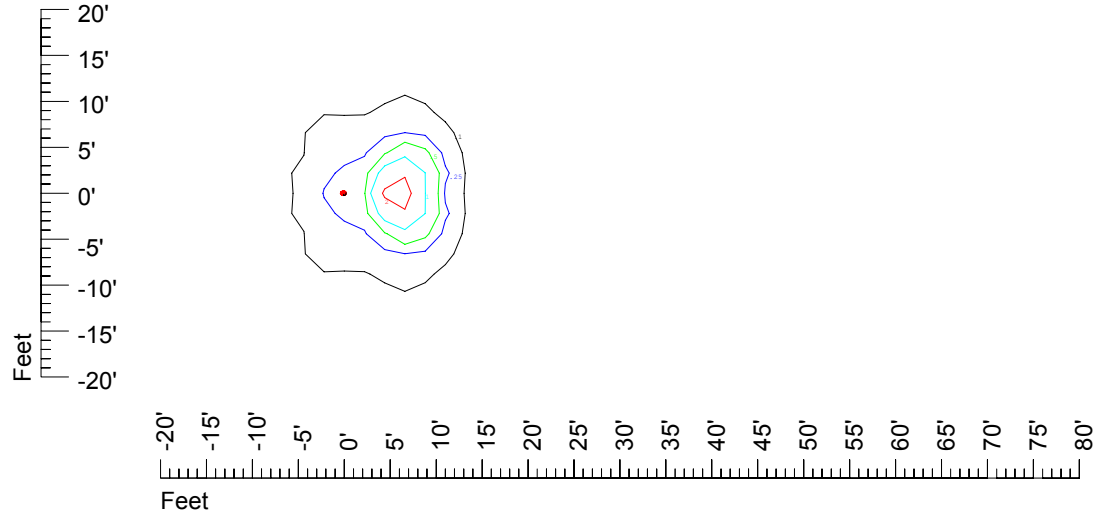

Isoline values — 0.1 fc — 0.25 fc — 0.5 fc — 1.0 fc — 2.0 fc

Mounting height 7' Tilt 0°

Mounting height 7' Tilt 30°

Mounting height 7' Tilt 15°

Mounting height 7' Tilt 45°

IES Photometric files C9252

Isoline template at 9' mounting height

Isoline values — 0.1 fc — 0.25 fc — 0.5 fc — 1.0 fc — 2.0 fc

Mounting height 9' Tilt 0°

Mounting height 9' Tilt 30°

Mounting height 9' Tilt 15°

Mounting height 9' Tilt 45°

IES Photometric files C9252

Isoline template at 11' mounting height

Isoline values — 0.1 fc — 0.25 fc — 0.5 fc — 1.0 fc — 2.0 fc

Mounting height 11' Tilt 0°

Mounting height 11' Tilt 30°

Mounting height 11' Tilt 15°

Mounting height 11' Tilt 45°

IES Photometric files C9252

Isoline template at 15' mounting height