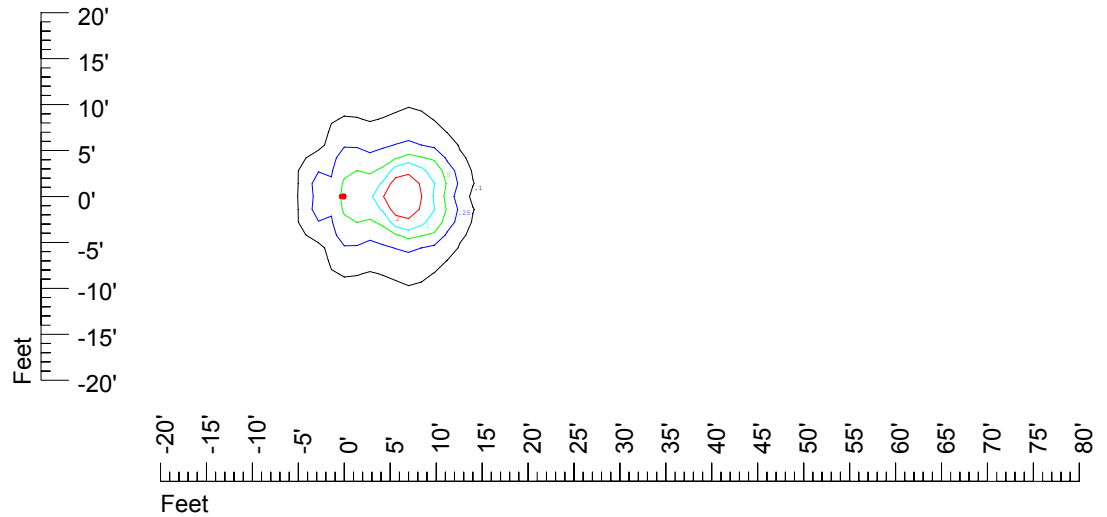

Isoline values — 0.1 fc — 0.25 fc — 0.5 fc — 1.0 fc — 2.0 fc

Mounting height 7' Tilt 0°

Mounting height 7' Tilt 30°

Mounting height 7' Tilt 15°

Mounting height 7' Tilt 45°

IES Photometric files C9252

Isoline template at 9' mounting height

Isoline values — 0.1 fc — 0.25 fc — 0.5 fc — 1.0 fc — 2.0 fc

Mounting height 9' Tilt 0°

Mounting height 9' Tilt 30°

Mounting height 9' Tilt 15°

Mounting height 9' Tilt 45°

IES Photometric files C9252

Isoline template at 11' mounting height