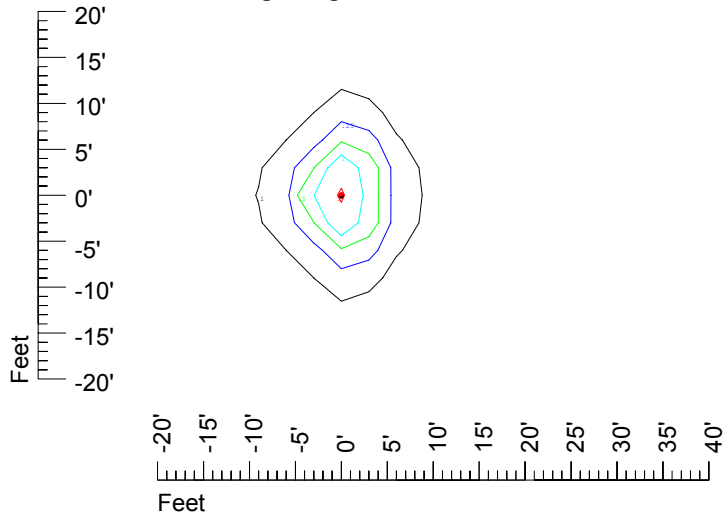

Isoline values — 0.1 fc — 0.25 fc — 0.5 fc — 1.0 fc — 2.0 fc

Mounting height 7' Tilt 0°

Mounting height 7' Tilt 30°

Mounting height 7' Tilt 15°

Mounting height 7' Tilt 45°

IES Photometric files C9252

Isoline template at 9' mounting height

Isoline values — 0.1 fc — 0.25 fc — 0.5 fc — 1.0 fc — 2.0 fc

Mounting height 9' Tilt 0°

Mounting height 9' Tilt 30°

Mounting height 9' Tilt 15°

Mounting height 9' Tilt 45°

IES Photometric files C9252

Isoline template at 11' mounting height

Isoline values — 0.1 fc — 0.25 fc — 0.5 fc — 1.0 fc — 2.0 fc

Mounting height 11' Tilt 0°

Mounting height 11' Tilt 30°

Mounting height 11' Tilt 15°

Mounting height 11' Tilt 45°

IES Photometric files C9252

Isoline template at 15' mounting height

Isoline values — 0.1 fc — 0.25 fc — 0.5 fc — 1.0 fc — 2.0 fc

Mounting height 15' Tilt 0°

Mounting height 15' Tilt 30°

Mounting height 15' Tilt 15°

Mounting height 15' Tilt 45°

IES Photometric files C9252

Isoline template at 20' mounting height