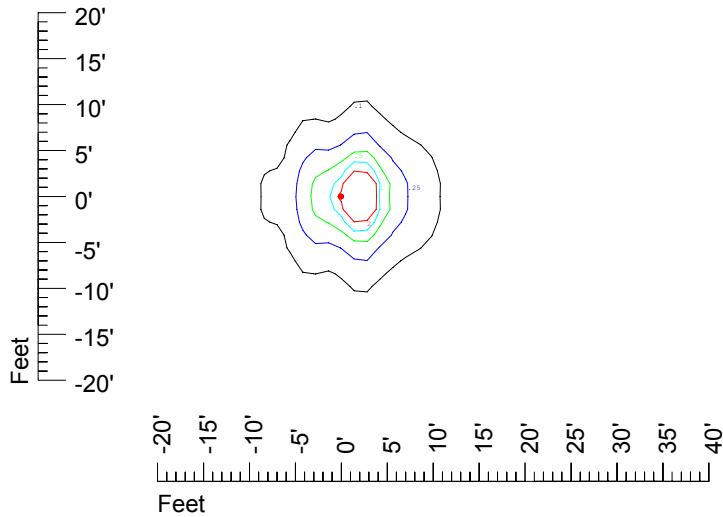

IES File: C9252

Lighting level in fc / Distance in feet

Vertical plan 0° to 180°
Horizontal plan 0°

— 2 fc — 1 fc — 0.5 fc — 0.25 fc — 0.1 fc

IES Photometric files C9252

Isoline template at 7' mounting height

Isoline values — 0.1 fc — 0.25 fc — 0.5 fc — 1.0 fc — 2.0 fc

Mounting height 7' Tilt 0°

Mounting height 7' Tilt 30°

Mounting height 7' Tilt 15°

Mounting height 7' Tilt 45°

IES Photometric files C9252

Isoline template at 9' mounting height

Isoline values — 0.1 fc — 0.25 fc — 0.5 fc — 1.0 fc — 2.0 fc

Mounting height 9' Tilt 0°

Mounting height 9' Tilt 30°

Mounting height 9' Tilt 15°

Mounting height 9' Tilt 45°

IES Photometric files C9252

Isoline template at 11' mounting height

Isoline values — 0.1 fc — 0.25 fc — 0.5 fc — 1.0 fc — 2.0 fc

Mounting height 11' Tilt 0°

Mounting height 11' Tilt 30°

Mounting height 11' Tilt 15°

Mounting height 11' Tilt 45°

IES Photometric files C9252

Isoline template at 15' mounting height