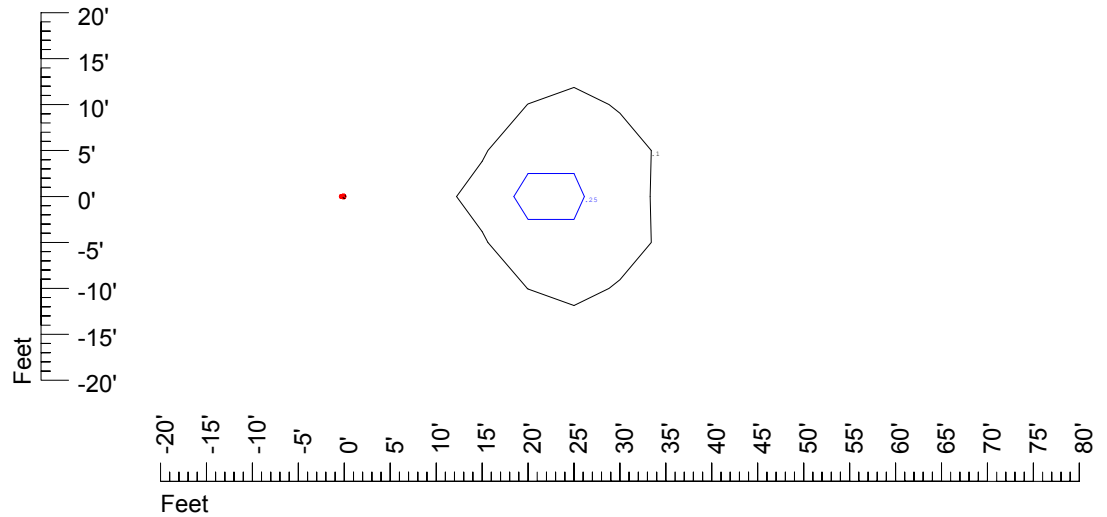

Isoline values — 0.1 fc — 0.25 fc — 0.5 fc — 1.0 fc — 2.0 fc

Mounting height 20' Tilt 0°

Mounting height 20' Tilt 30°

Mounting height 20' Tilt 15°

Mounting height 20' Tilt 45°

IES Photometric files C9252

Isoline template at 25' mounting height

Isoline values — 0.1 fc — 0.25 fc — 0.5 fc — 1.0 fc — 2.0 fc

Mounting height 25' Tilt 0°

Mounting height 25' Tilt 30°

Mounting height 25' Tilt 15°

Mounting height 25' Tilt 45°

IES Photometric files C9252

Isoline template at 30' mounting height

Isoline values — 0.1 fc — 0.25 fc — 0.5 fc — 1.0 fc — 2.0 fc

Mounting height 30' Tilt 0°

Mounting height 30' Tilt 30°

Mounting height 30' Tilt 15°

Mounting height 30' Tilt 45°