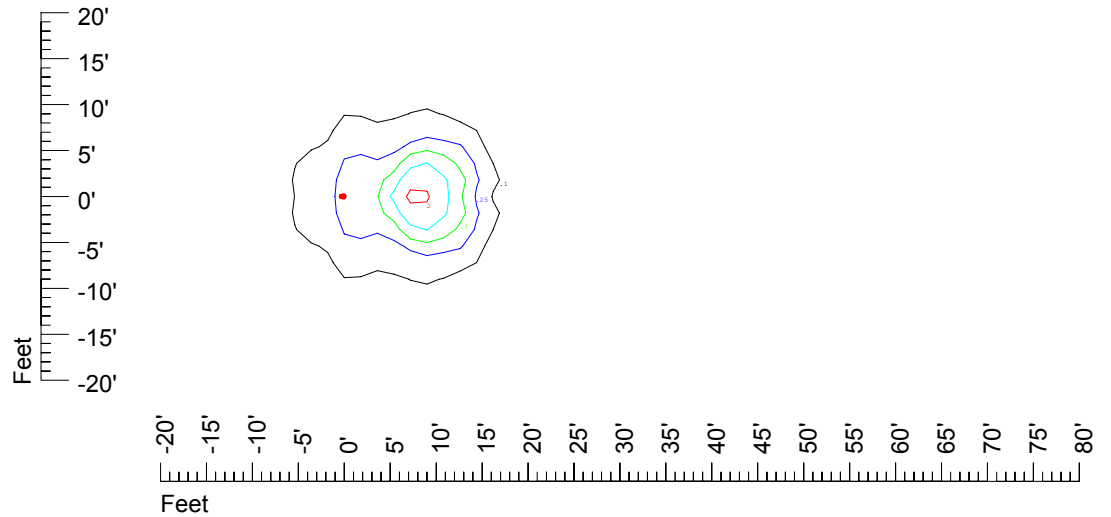

Isoline values — 0.1 fc — 0.25 fc — 0.5 fc — 1.0 fc — 2.0 fc

Mounting height 7' Tilt 0°

Mounting height 7' Tilt 30°

Mounting height 7' Tilt 15°

Mounting height 7' Tilt 45°

IES Photometric files C9252

Isoline template at 9' mounting height

Isoline values — 0.1 fc — 0.25 fc — 0.5 fc — 1.0 fc — 2.0 fc

Mounting height 9' Tilt 0°

Mounting height 9' Tilt 30°

Mounting height 9' Tilt 15°

Mounting height 9' Tilt 45°

IES Photometric files C9252

Isoline template at 11' mounting height

Isoline values — 0.1 fc — 0.25 fc — 0.5 fc — 1.0 fc — 2.0 fc

Mounting height 11' Tilt 0°

Mounting height 11' Tilt 30°

Mounting height 11' Tilt 15°

Mounting height 11' Tilt 45°

IES Photometric files C9252

Isoline template at 15' mounting height