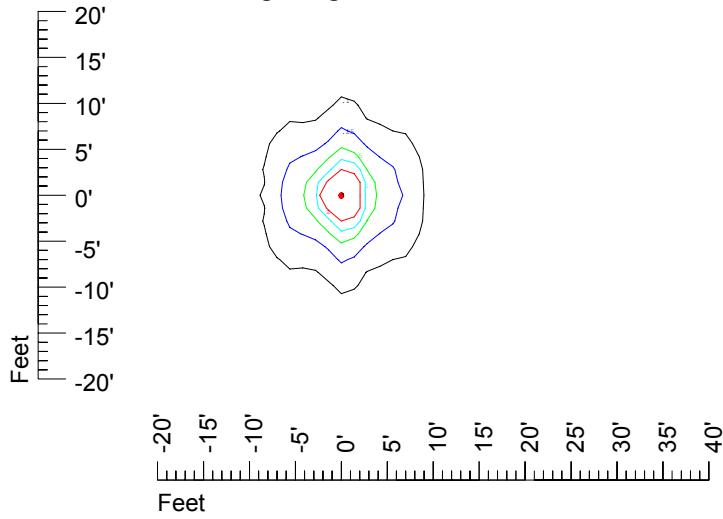

IES File: C9252

Lighting level in fc / Distance in feet

Vertical plan 0° to 180°
Horizontal plan 0°

— 2 fc — 1 fc — 0.5 fc — 0.25 fc — 0.1 fc

IES Photometric files C9252

Isoline template at 7' mounting height

Isoline values — 0.1 fc — 0.25 fc — 0.5 fc — 1.0 fc — 2.0 fc

Mounting height 7' Tilt 0°

Mounting height 7' Tilt 30°

Mounting height 7' Tilt 15°

Mounting height 7' Tilt 45°

IES Photometric files C9252

Isoline template at 9' mounting height

Isoline values — 0.1 fc — 0.25 fc — 0.5 fc — 1.0 fc — 2.0 fc

Mounting height 9' Tilt 0°

Mounting height 9' Tilt 30°

Mounting height 9' Tilt 15°

Mounting height 9' Tilt 45°

IES Photometric files C9252

Isoline template at 11' mounting height

Isoline values — 0.1 fc — 0.25 fc — 0.5 fc — 1.0 fc — 2.0 fc

Mounting height 11' Tilt 0°

Mounting height 11' Tilt 30°

Mounting height 11' Tilt 15°

Mounting height 11' Tilt 45°

IES Photometric files C9252

Isoline template at 15' mounting height