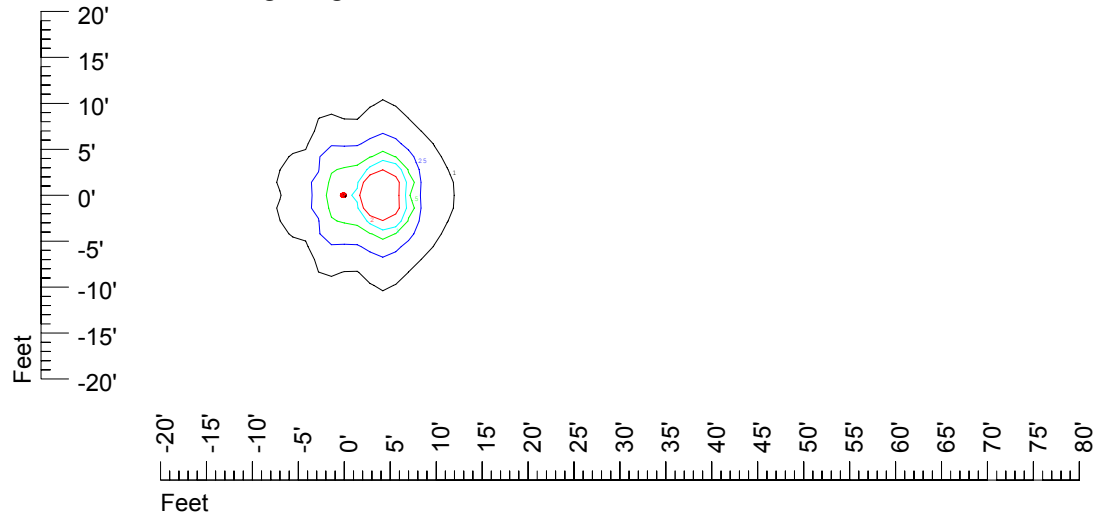

IES File: C9252

Lighting level in fc / Distance in feet

Vertical plan 0° to 180°
Horizontal plan 0°

— 2 fc — 1 fc — 0.5 fc — 0.25 fc — 0.1 fc

IES Photometric files C9252

Isoline template at 7' mounting height

Isoline values — 0.1 fc — 0.25 fc — 0.5 fc — 1.0 fc — 2.0 fc

Mounting height 7' Tilt 0°

Mounting height 7' Tilt 30°

Mounting height 7' Tilt 15°

Mounting height 7' Tilt 45°

IES Photometric files C9252

Isoline template at 9' mounting height

Isoline values — 0.1 fc — 0.25 fc — 0.5 fc — 1.0 fc — 2.0 fc

Mounting height 9' Tilt 0°

Mounting height 9' Tilt 30°

Mounting height 9' Tilt 15°

Mounting height 9' Tilt 45°

IES Photometric files C9252

Isoline template at 11' mounting height