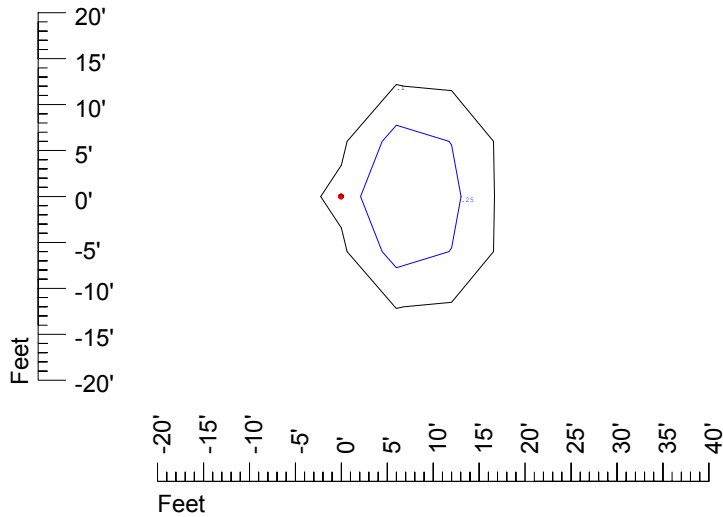

Isoline values — 0.1 fc — 0.25 fc — 0.5 fc — 1.0 fc — 2.0 fc

Mounting height 7' Tilt 0°

Mounting height 7' Tilt 30°

Mounting height 7' Tilt 15°

Mounting height 7' Tilt 45°

IES Photometric files C9252

Isoline template at 9' mounting height

Isoline values — 0.1 fc — 0.25 fc — 0.5 fc — 1.0 fc — 2.0 fc

Mounting height 20' Tilt 0°

Mounting height 20' Tilt 30°

Mounting height 20' Tilt 15°

Mounting height 20' Tilt 45°

IES Photometric files C9252

Isoline template at 25' mounting height

Isoline values — 0.1 fc — 0.25 fc — 0.5 fc — 1.0 fc — 2.0 fc

Mounting height 25' Tilt 0°

Mounting height 25' Tilt 30°

Mounting height 25' Tilt 15°

Mounting height 25' Tilt 45°

IES Photometric files C9252

Isoline template at 30' mounting height

Isoline values — 0.1 fc — 0.25 fc — 0.5 fc — 1.0 fc — 2.0 fc

Mounting height 30' Tilt 0°

Mounting height 30' Tilt 30°

Mounting height 30' Tilt 15°

Mounting height 30' Tilt 45°