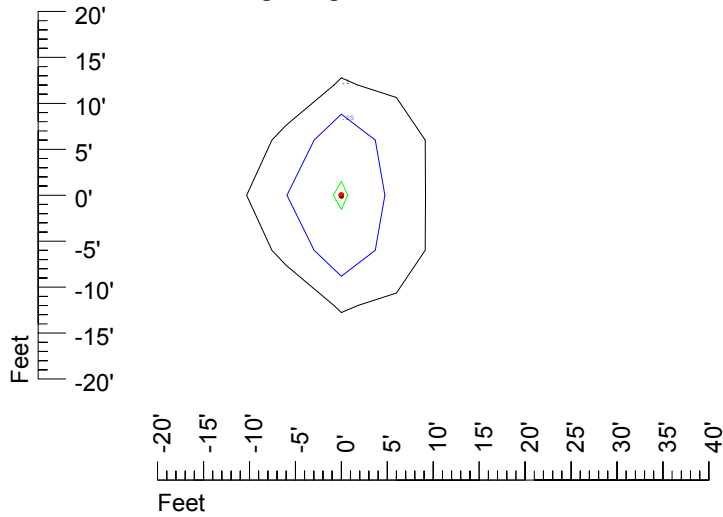

Isoline values — 0.1 fc — 0.25 fc — 0.5 fc — 1.0 fc — 2.0 fc

Mounting height 15' Tilt 0°

Mounting height 15' Tilt 30°

Mounting height 15' Tilt 15°

Mounting height 15' Tilt 45°

IES Photometric files C9252

Isoline template at 20' mounting height

Isoline values — 0.1 fc — 0.25 fc — 0.5 fc — 1.0 fc — 2.0 fc

Mounting height 20' Tilt 0°

Mounting height 20' Tilt 30°

Mounting height 20' Tilt 15°

Mounting height 20' Tilt 45°

IES Photometric files C9252

Isoline template at 25' mounting height

Isoline values — 0.1 fc — 0.25 fc — 0.5 fc — 1.0 fc — 2.0 fc

Mounting height 25' Tilt 0°

Mounting height 25' Tilt 30°

Mounting height 25' Tilt 15°

Mounting height 25' Tilt 45°

IES Photometric files C9252

Isoline template at 30' mounting height

Isoline values — 0.1 fc — 0.25 fc — 0.5 fc — 1.0 fc — 2.0 fc

Mounting height 30' Tilt 0°

Mounting height 30' Tilt 30°

Mounting height 30' Tilt 15°

Mounting height 30' Tilt 45°