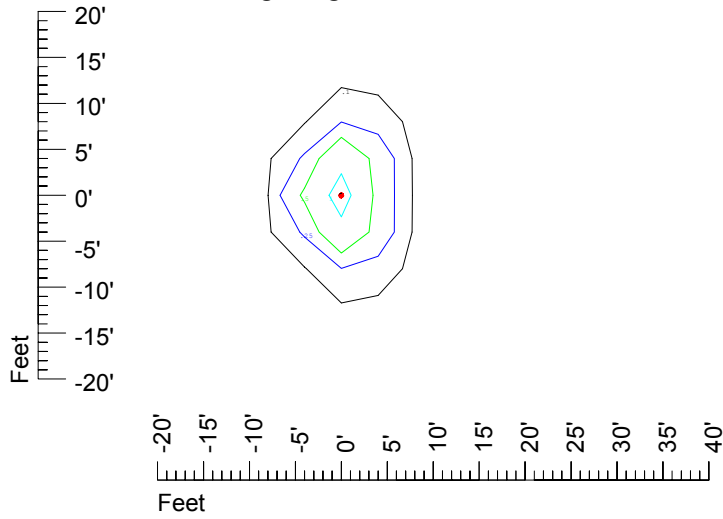

Isoline values — 0.1 fc — 0.25 fc — 0.5 fc — 1.0 fc — 2.0 fc

Mounting height 7' Tilt 0°

Mounting height 7' Tilt 30°

Mounting height 7' Tilt 15°

Mounting height 7' Tilt 45°

IES Photometric files C9252

Isoline template at 9' mounting height

Isoline values — 0.1 fc — 0.25 fc — 0.5 fc — 1.0 fc — 2.0 fc

Mounting height 11' Tilt 0°

Mounting height 11' Tilt 30°

Mounting height 11' Tilt 15°

Mounting height 11' Tilt 45°

IES Photometric files C9252

Isoline template at 15' mounting height

Isoline values — 0.1 fc — 0.25 fc — 0.5 fc — 1.0 fc — 2.0 fc

Mounting height 15' Tilt 0°

Mounting height 15' Tilt 30°

Mounting height 15' Tilt 15°

Mounting height 15' Tilt 45°

IES Photometric files C9252

Isoline template at 20' mounting height

Isoline values — 0.1 fc — 0.25 fc — 0.5 fc — 1.0 fc — 2.0 fc

Mounting height 20' Tilt 0°

Mounting height 20' Tilt 30°

Mounting height 20' Tilt 15°

Mounting height 20' Tilt 45°

IES Photometric files C9252

Isoline template at 25' mounting height