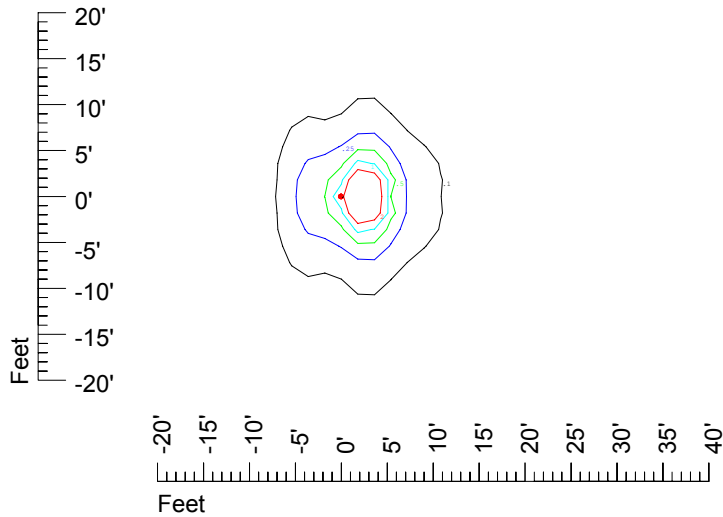

IES File: C9252

Lighting level in fc / Distance in feet

Vertical plan 0° to 180°
Horizontal plan 0°

— 2 fc — 1 fc — 0.5 fc — 0.25 fc — 0.1 fc

IES Photometric files C9252

Isoline template at 7' mounting height

Isoline values — 0.1 fc — 0.25 fc — 0.5 fc — 1.0 fc — 2.0 fc

Mounting height 7' Tilt 0°

Mounting height 7' Tilt 30°

Mounting height 7' Tilt 15°

Mounting height 7' Tilt 45°

IES Photometric files C9252

Isoline template at 9' mounting height

Isoline values — 0.1 fc — 0.25 fc — 0.5 fc — 1.0 fc — 2.0 fc

Mounting height 9' Tilt 0°

Mounting height 9' Tilt 30°

Mounting height 9' Tilt 15°

Mounting height 9' Tilt 45°

IES Photometric files C9252

Isoline template at 11' mounting height

Isoline values — 0.1 fc — 0.25 fc — 0.5 fc — 1.0 fc — 2.0 fc

Mounting height 11' Tilt 0°

Mounting height 11' Tilt 30°

Mounting height 11' Tilt 15°

Mounting height 11' Tilt 45°

IES Photometric files C9252

Isoline template at 15' mounting height