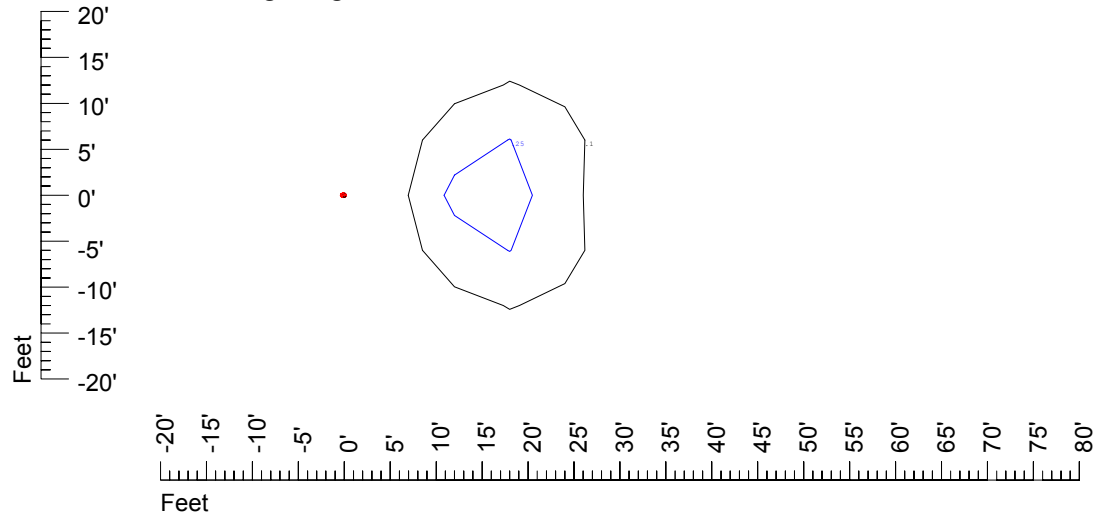

Mounting height 30' Tilt 30°