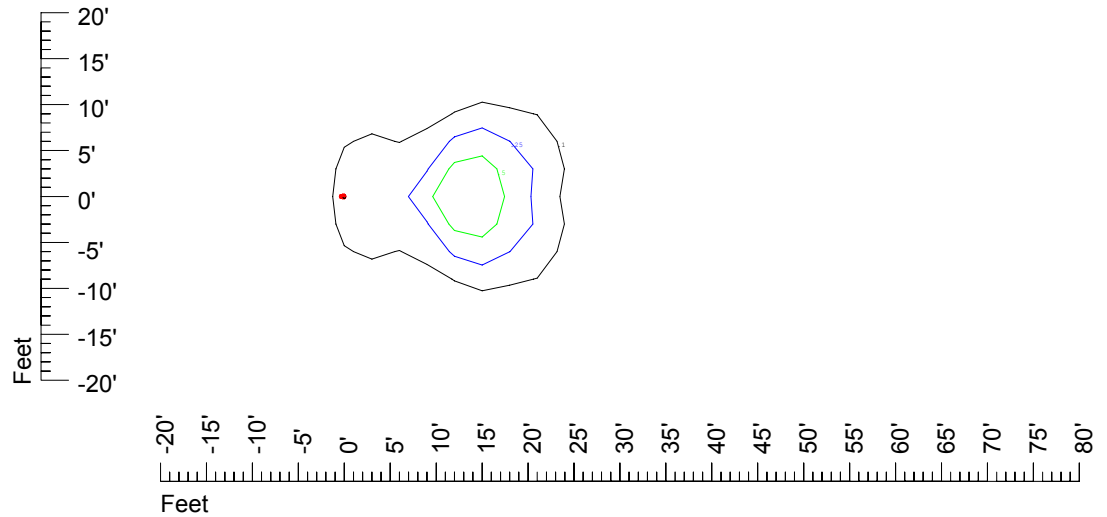

Isoline values — 0.1 fc — 0.25 fc — 0.5 fc — 1.0 fc — 2.0 fc

Mounting height 11' Tilt 0°

Mounting height 11' Tilt 30°

Mounting height 11' Tilt 15°

Mounting height 11' Tilt 45°

IES Photometric files C9252

Isoline template at 15' mounting height

Isoline values — 0.1 fc — 0.25 fc — 0.5 fc — 1.0 fc — 2.0 fc

Mounting height 15' Tilt 0°

Mounting height 15' Tilt 30°

Mounting height 15' Tilt 15°

Mounting height 15' Tilt 45°

IES Photometric files C9252

Isoline template at 20' mounting height