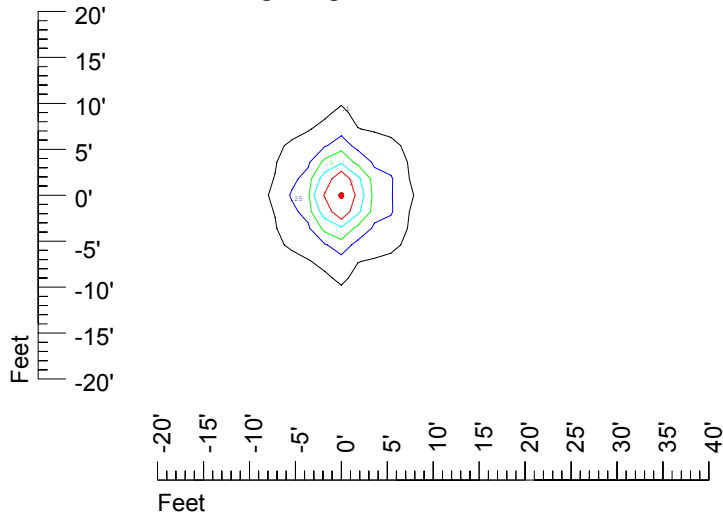

IES File: C9251**Lighting level in fc / Distance in feet**Vertical plan 0° to 180°
Horizontal plan 0°

— 2 fc — 1 fc — 0.5 fc — 0.25 fc — 0.1 fc

IES Photometric files C9251

Isoline template at 7' mounting height

Isoline values — 0.1 fc — 0.25 fc — 0.5 fc — 1.0 fc — 2.0 fc

Mounting height 7' Tilt 0°

Mounting height 7' Tilt 30°

Mounting height 7' Tilt 15°

Mounting height 7' Tilt 45°

IES Photometric files C9251

Isoline template at 9' mounting height

Isoline values — 0.1 fc — 0.25 fc — 0.5 fc — 1.0 fc — 2.0 fc

Mounting height 9' Tilt 0°

Mounting height 9' Tilt 30°

Mounting height 9' Tilt 15°

Mounting height 9' Tilt 45°

IES Photometric files C9251

Isoline template at 11' mounting height

Isoline values — 0.1 fc — 0.25 fc — 0.5 fc — 1.0 fc — 2.0 fc

Mounting height 11' Tilt 0°

Mounting height 11' Tilt 30°

Mounting height 11' Tilt 15°

Mounting height 11' Tilt 45°

IES Photometric files C9251

Isoline template at 15' mounting height