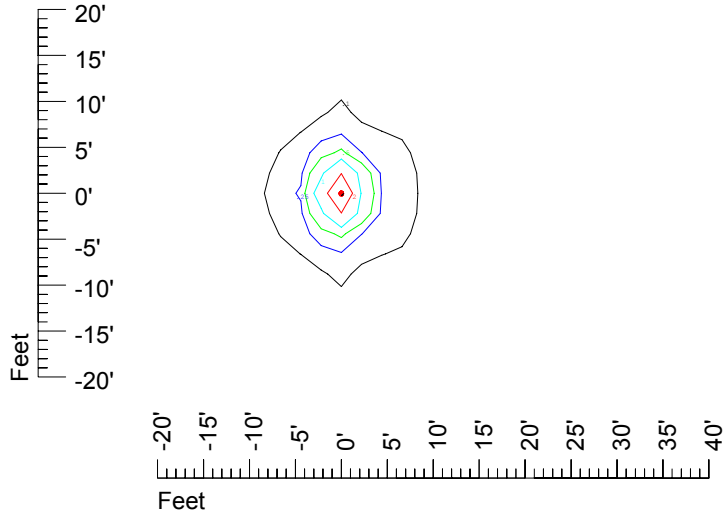

IES File: C9251**Lighting level in fc / Distance in feet**Vertical plan 0° to 180°
Horizontal plan 0°

— 2 fc — 1 fc — 0.5 fc — 0.25 fc — 0.1 fc

IES Photometric files C9251

Isoline template at 7' mounting height

Isoline values — 0.1 fc — 0.25 fc — 0.5 fc — 1.0 fc — 2.0 fc

Mounting height 7' Tilt 0°

Mounting height 7' Tilt 30°

Mounting height 7' Tilt 15°

Mounting height 7' Tilt 45°

IES Photometric files C9251

Isoline template at 9' mounting height

Isoline values — 0.1 fc — 0.25 fc — 0.5 fc — 1.0 fc — 2.0 fc

Mounting height 9' Tilt 0°

Mounting height 9' Tilt 30°

Mounting height 9' Tilt 15°

Mounting height 9' Tilt 45°

IES Photometric files C9251

Isoline template at 11' mounting height

Isoline values — 0.1 fc — 0.25 fc — 0.5 fc — 1.0 fc — 2.0 fc

Mounting height 11' Tilt 0°

Mounting height 11' Tilt 30°

Mounting height 11' Tilt 15°

Mounting height 11' Tilt 45°

IES Photometric files C9251

Isoline template at 15' mounting height