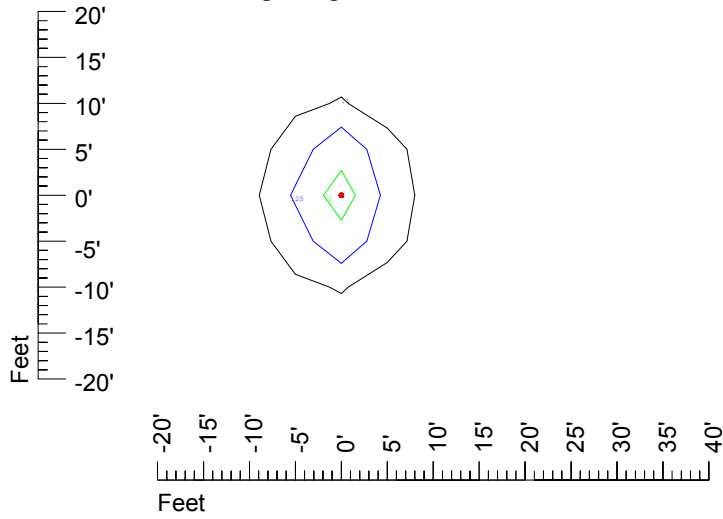

Isoline values — 0.1 fc — 0.25 fc — 0.5 fc — 1.0 fc — 2.0 fc

Mounting height 11' Tilt 0°

Mounting height 11' Tilt 30°

Mounting height 11' Tilt 15°

Mounting height 11' Tilt 45°

IES Photometric files C9251

Isoline template at 15' mounting height

Isoline values — 0.1 fc — 0.25 fc — 0.5 fc — 1.0 fc — 2.0 fc

Mounting height 15' Tilt 0°

Mounting height 15' Tilt 30°

Mounting height 15' Tilt 15°

Mounting height 15' Tilt 45°

IES Photometric files C9251

Isoline template at 20' mounting height

Isoline values — 0.1 fc — 0.25 fc — 0.5 fc — 1.0 fc — 2.0 fc

Mounting height 20' Tilt 0°

Mounting height 20' Tilt 30°

Mounting height 20' Tilt 15°

Mounting height 20' Tilt 45°

IES Photometric files C9251

Isoline template at 25' mounting height

Isoline values — 0.1 fc — 0.25 fc — 0.5 fc — 1.0 fc — 2.0 fc

Mounting height 25' Tilt 0°

Mounting height 25' Tilt 30°

Mounting height 25' Tilt 15°

Mounting height 25' Tilt 45°

IES Photometric files C9251

Isoline template at 30' mounting height