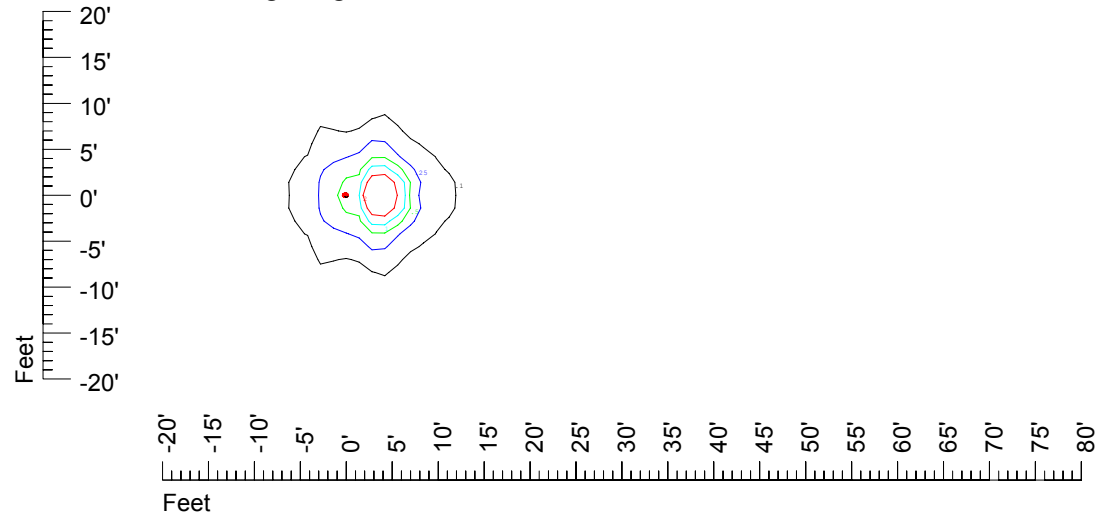

IES File: C9251**Lighting level in fc / Distance in feet**Vertical plan 0° to 180°
Horizontal plan 0°

— 2 fc — 1 fc — 0.5 fc — 0.25 fc — 0.1 fc

IES Photometric files C9251

Isoline template at 7' mounting height

Isoline values — 0.1 fc — 0.25 fc — 0.5 fc — 1.0 fc — 2.0 fc

Mounting height 7' Tilt 0°

Mounting height 7' Tilt 30°

Mounting height 7' Tilt 15°

Mounting height 7' Tilt 45°

IES Photometric files C9251

Isoline template at 9' mounting height