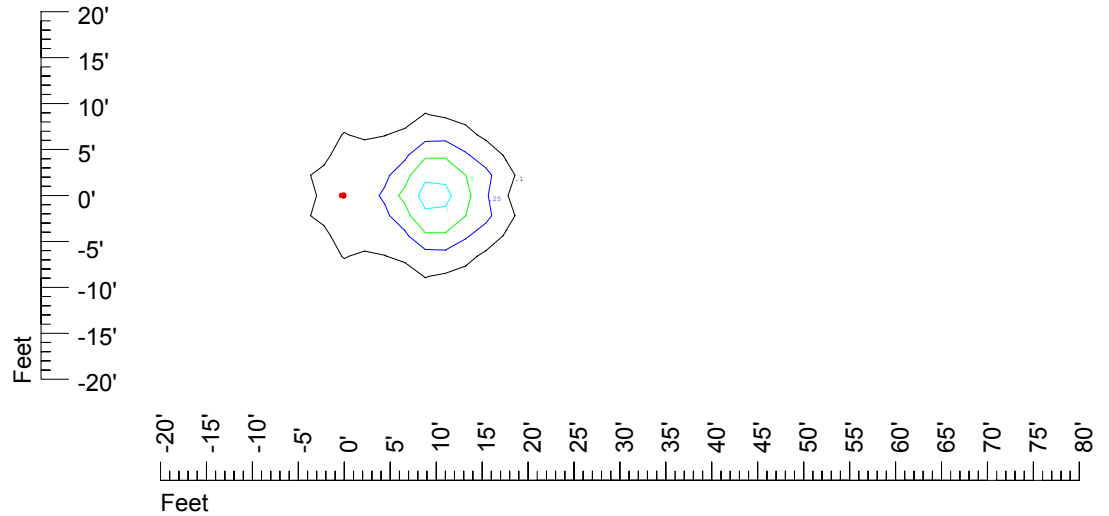

Isoline values — 0.1 fc — 0.25 fc — 0.5 fc — 1.0 fc — 2.0 fc

Mounting height 9' Tilt 0°

Mounting height 9' Tilt 30°

Mounting height 9' Tilt 15°

Mounting height 9' Tilt 45°

IES Photometric files C9251

Isoline template at 11' mounting height

Isoline values — 0.1 fc — 0.25 fc — 0.5 fc — 1.0 fc — 2.0 fc

Mounting height 11' Tilt 0°

Mounting height 11' Tilt 30°

Mounting height 11' Tilt 15°

Mounting height 11' Tilt 45°

IES Photometric files C9251

Isoline template at 15' mounting height