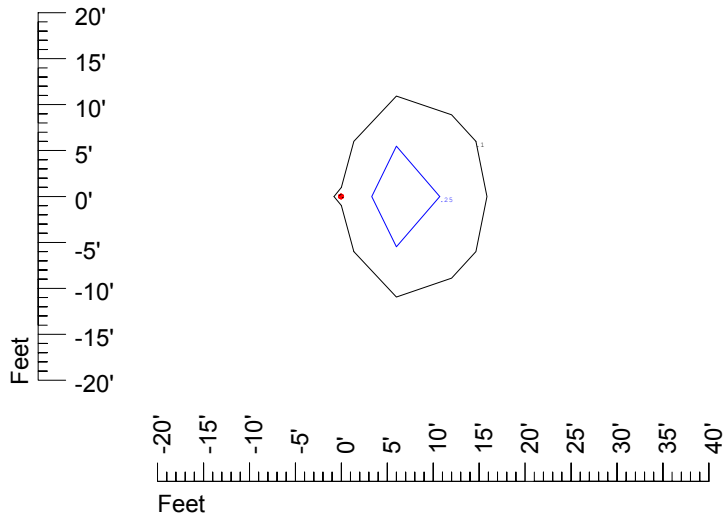

Isoline values — 0.1 fc — 0.25 fc — 0.5 fc — 1.0 fc — 2.0 fc

Mounting height 7' Tilt 0°

Mounting height 7' Tilt 30°

Mounting height 7' Tilt 15°

Mounting height 7' Tilt 45°

IES Photometric files C9251

Isoline template at 9' mounting height

Isoline values — 0.1 fc — 0.25 fc — 0.5 fc — 1.0 fc — 2.0 fc

Mounting height 20' Tilt 0°

Mounting height 20' Tilt 30°

Mounting height 20' Tilt 15°

Mounting height 20' Tilt 45°

IES Photometric files C9251

Isoline template at 25' mounting height

Isoline values — 0.1 fc — 0.25 fc — 0.5 fc — 1.0 fc — 2.0 fc

Mounting height 25' Tilt 0°

Mounting height 25' Tilt 30°

Mounting height 25' Tilt 15°

Mounting height 25' Tilt 45°

IES Photometric files C9251

Isoline template at 30' mounting height

Isoline values — 0.1 fc — 0.25 fc — 0.5 fc — 1.0 fc — 2.0 fc

Mounting height 30' Tilt 0°

Mounting height 30' Tilt 30°

Mounting height 30' Tilt 15°

Mounting height 30' Tilt 45°