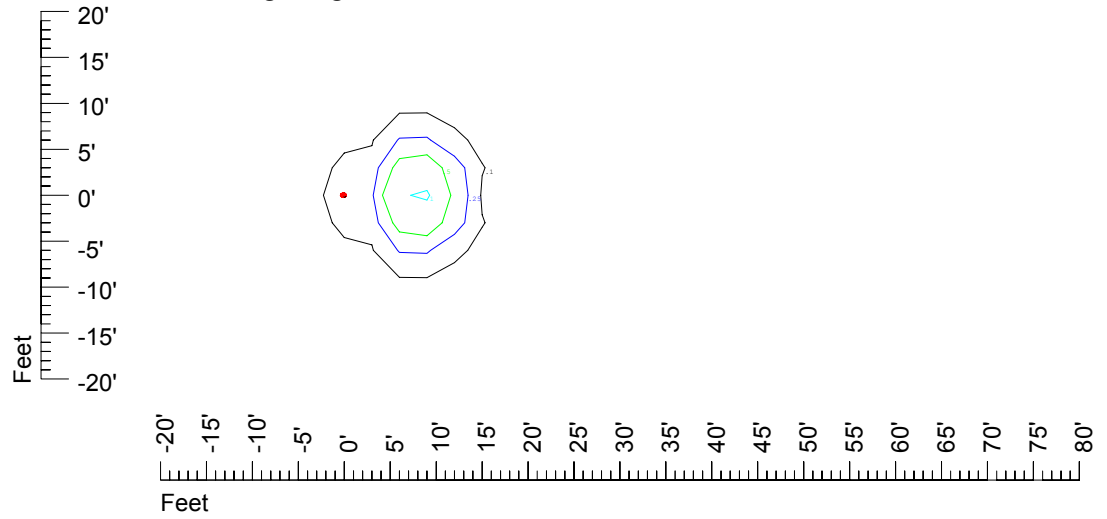

Mounting height 15' Tilt 30°

Mounting height 15' Tilt 45°