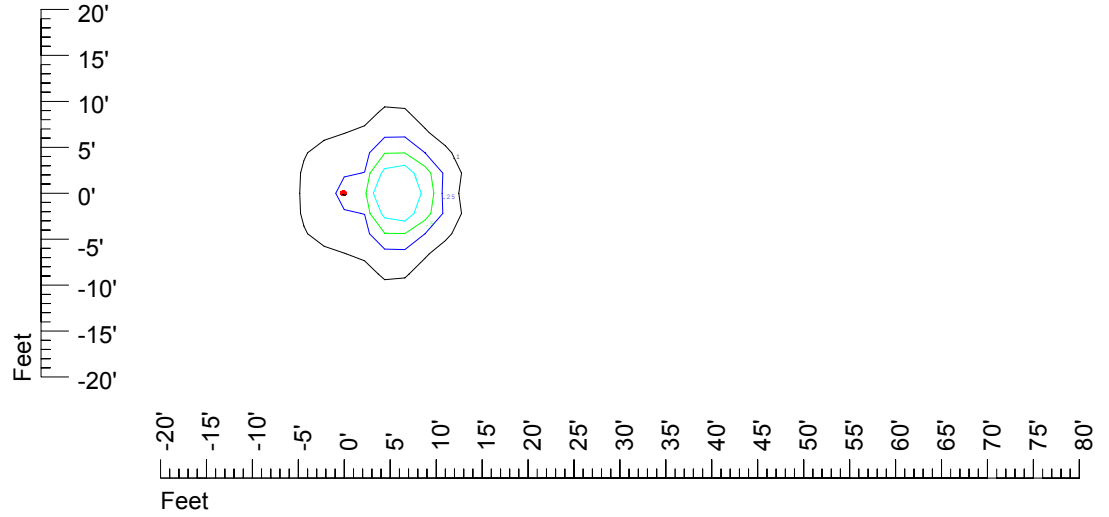

Isoline values — 0.1 fc — 0.25 fc — 0.5 fc — 1.0 fc — 2.0 fc

Mounting height 7' Tilt 0°

Mounting height 7' Tilt 30°

Mounting height 7' Tilt 15°

Mounting height 7' Tilt 45°

IES Photometric files C9251

Isoline template at 9' mounting height

Isoline values — 0.1 fc — 0.25 fc — 0.5 fc — 1.0 fc — 2.0 fc

Mounting height 9' Tilt 0°

Mounting height 9' Tilt 30°

Mounting height 9' Tilt 15°

Mounting height 9' Tilt 45°

IES Photometric files C9251

Isoline template at 11' mounting height

Isoline values — 0.1 fc — 0.25 fc — 0.5 fc — 1.0 fc — 2.0 fc

Mounting height 11' Tilt 0°

Mounting height 11' Tilt 30°

Mounting height 11' Tilt 15°

Mounting height 11' Tilt 45°

IES Photometric files C9251

Isoline template at 15' mounting height