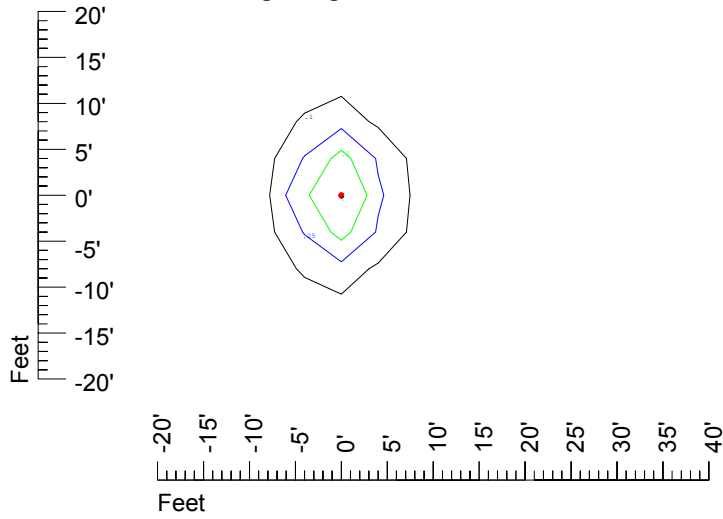

Isoline values — 0.1 fc — 0.25 fc — 0.5 fc — 1.0 fc — 2.0 fc

Mounting height 7' Tilt 0°

Mounting height 7' Tilt 30°

Mounting height 7' Tilt 15°

Mounting height 7' Tilt 45°

IES Photometric files C9251

Isoline template at 9' mounting height

Isoline values — 0.1 fc — 0.25 fc — 0.5 fc — 1.0 fc — 2.0 fc

Mounting height 11' Tilt 0°

Mounting height 11' Tilt 30°

Mounting height 11' Tilt 15°

Mounting height 11' Tilt 45°

IES Photometric files C9251

Isoline template at 15' mounting height

Isoline values — 0.1 fc — 0.25 fc — 0.5 fc — 1.0 fc — 2.0 fc

Mounting height 15' Tilt 0°

Mounting height 15' Tilt 30°

Mounting height 15' Tilt 15°

Mounting height 15' Tilt 45°

IES Photometric files C9251

Isoline template at 20' mounting height

Isoline values — 0.1 fc — 0.25 fc — 0.5 fc — 1.0 fc — 2.0 fc

Mounting height 20' Tilt 0°

Mounting height 20' Tilt 30°

Mounting height 20' Tilt 15°

Mounting height 20' Tilt 45°

IES Photometric files C9251

Isoline template at 25' mounting height