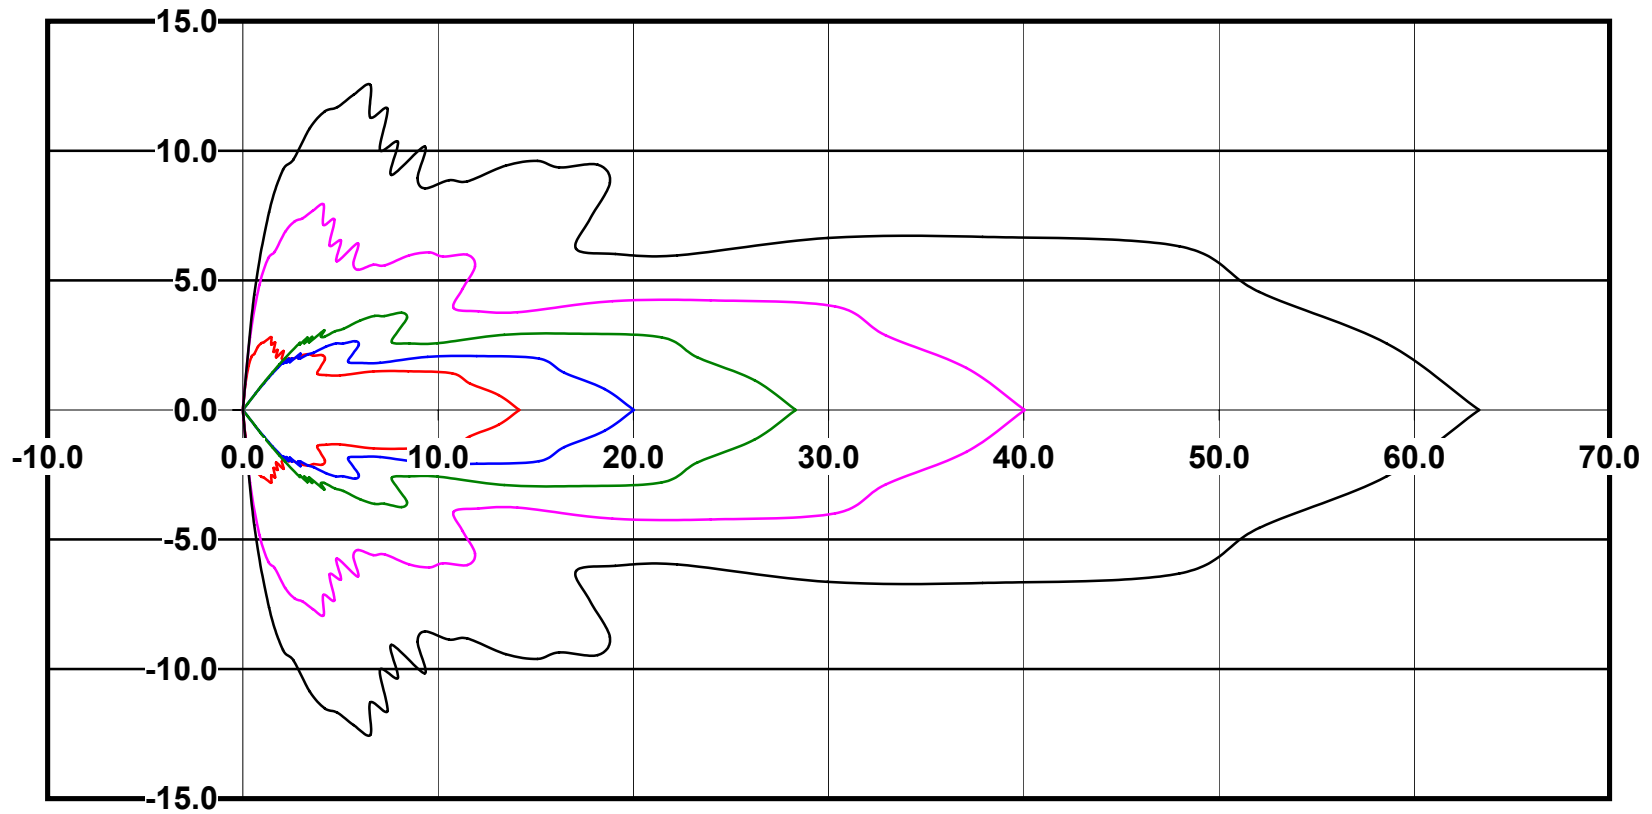

IES File: C9251**Lighting level in fc / Distance in feet**Vertical plan 0° to 180°
Horizontal plan 0°

— 2 fc — 1 fc — 0.5 fc — 0.25 fc — 0.1 fc

IES Photometric files C9251

Isoline template at 7' mounting height

Isoline values — 0.1 fc — 0.25 fc — 0.5 fc — 1.0 fc — 2.0 fc

Mounting height 7' Tilt 0°

Mounting height 7' Tilt 30°

Mounting height 7' Tilt 15°

Mounting height 7' Tilt 45°

IES Photometric files C9251

Isoline template at 9' mounting height

Isoline values — 0.1 fc — 0.25 fc — 0.5 fc — 1.0 fc — 2.0 fc

Mounting height 9' Tilt 0°

Mounting height 9' Tilt 30°

Mounting height 9' Tilt 15°

Mounting height 9' Tilt 45°

IES Photometric files C9251

Isoline template at 11' mounting height