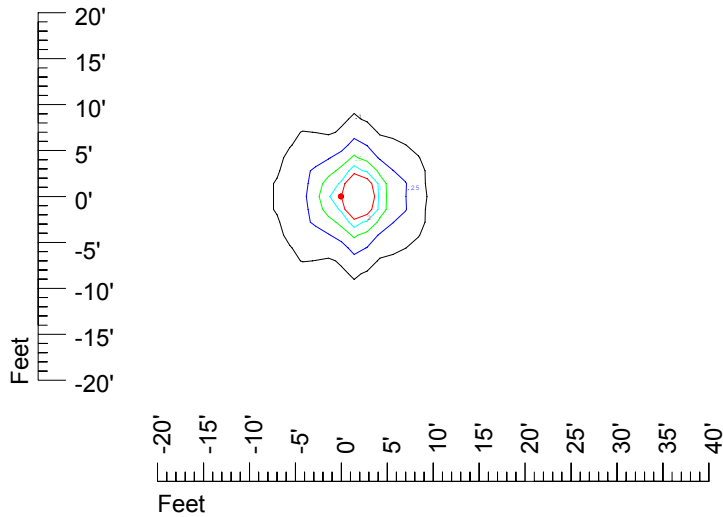

IES File: C9251**Lighting level in fc / Distance in feet**Vertical plan 0° to 180°
Horizontal plan 0°

— 2 fc — 1 fc — 0.5 fc — 0.25 fc — 0.1 fc

IES Photometric files C9251

Isoline template at 7' mounting height

Isoline values — 0.1 fc — 0.25 fc — 0.5 fc — 1.0 fc — 2.0 fc

Mounting height 7' Tilt 0°

Mounting height 7' Tilt 30°

Mounting height 7' Tilt 15°

Mounting height 7' Tilt 45°

IES Photometric files C9251

Isoline template at 9' mounting height

Isoline values — 0.1 fc — 0.25 fc — 0.5 fc — 1.0 fc — 2.0 fc

Mounting height 9' Tilt 0°

Mounting height 9' Tilt 30°

Mounting height 9' Tilt 15°

Mounting height 9' Tilt 45°

IES Photometric files C9251

Isoline template at 11' mounting height

Isoline values — 0.1 fc — 0.25 fc — 0.5 fc — 1.0 fc — 2.0 fc

Mounting height 11' Tilt 0°

Mounting height 11' Tilt 30°

Mounting height 11' Tilt 15°

Mounting height 11' Tilt 45°

IES Photometric files C9251

Isoline template at 15' mounting height