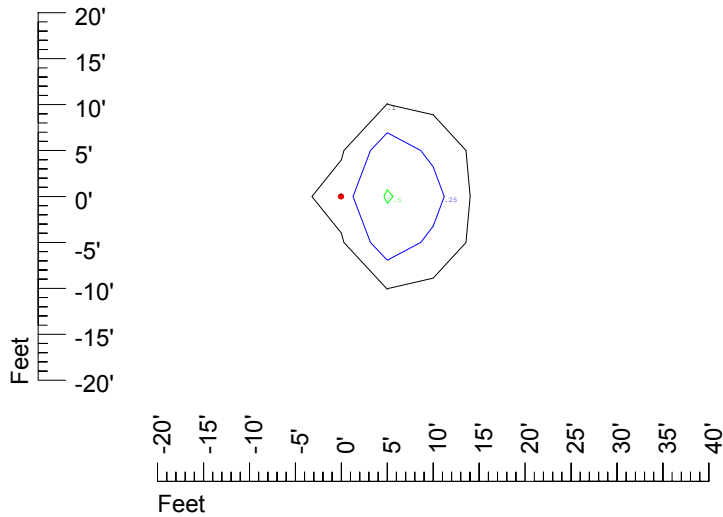

Isoline values — 0.1 fc — 0.25 fc — 0.5 fc — 1.0 fc — 2.0 fc

Mounting height 15' Tilt 0°

Mounting height 15' Tilt 30°

Mounting height 15' Tilt 15°

Mounting height 15' Tilt 45°

IES Photometric files C9251

Isoline template at 20' mounting height

Isoline values — 0.1 fc — 0.25 fc — 0.5 fc — 1.0 fc — 2.0 fc

Mounting height 20' Tilt 0°

Mounting height 20' Tilt 30°

Mounting height 20' Tilt 15°

Mounting height 20' Tilt 45°

IES Photometric files C9251

Isoline template at 25' mounting height

Isoline values — 0.1 fc — 0.25 fc — 0.5 fc — 1.0 fc — 2.0 fc

Mounting height 25' Tilt 0°

Mounting height 25' Tilt 30°

Mounting height 25' Tilt 15°

Mounting height 25' Tilt 45°

IES Photometric files C9251

Isoline template at 30' mounting height

Isoline values — 0.1 fc — 0.25 fc — 0.5 fc — 1.0 fc — 2.0 fc

Mounting height 30' Tilt 0°

Mounting height 30' Tilt 30°

Mounting height 30' Tilt 15°

Mounting height 30' Tilt 45°