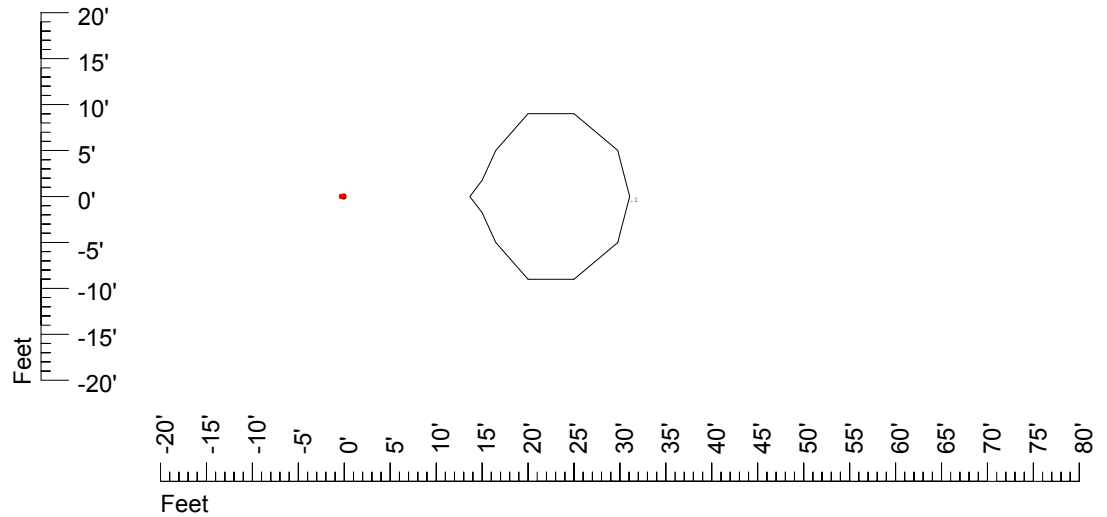

Isoline values — 0.1 fc — 0.25 fc — 0.5 fc — 1.0 fc — 2.0 fc

Mounting height 20' Tilt 0°

Mounting height 20' Tilt 30°

Mounting height 20' Tilt 15°

Mounting height 20' Tilt 45°

IES Photometric files C9251

Isoline template at 25' mounting height

Isoline values — 0.1 fc — 0.25 fc — 0.5 fc — 1.0 fc — 2.0 fc

Mounting height 25' Tilt 0°

Mounting height 25' Tilt 30°

Mounting height 25' Tilt 15°

Mounting height 25' Tilt 45°

IES Photometric files C9251

Isoline template at 30' mounting height

Isoline values — 0.1 fc — 0.25 fc — 0.5 fc — 1.0 fc — 2.0 fc

Mounting height 30' Tilt 0°

Mounting height 30' Tilt 30°

Mounting height 30' Tilt 15°

Mounting height 30' Tilt 45°