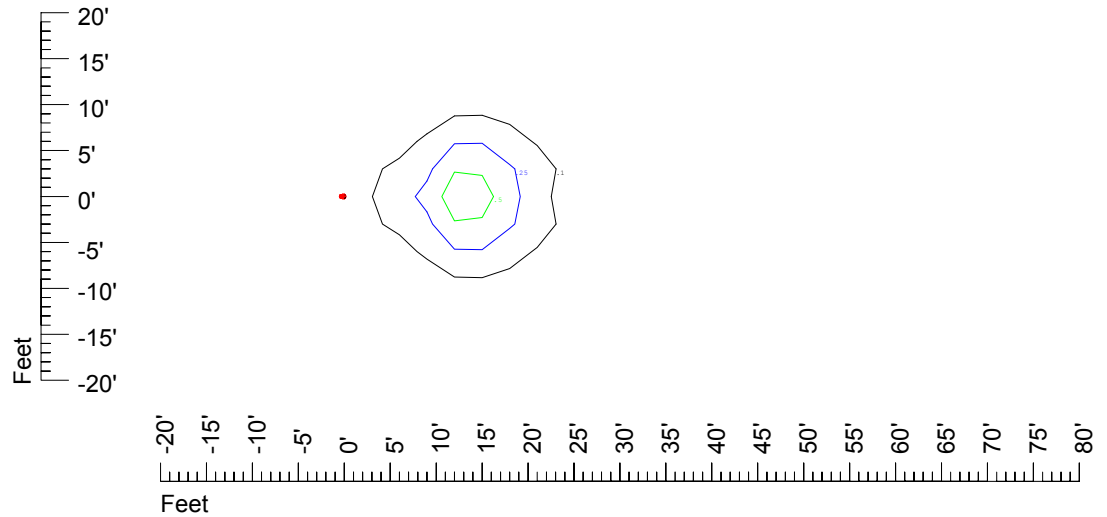

Isoline values — 0.1 fc — 0.25 fc — 0.5 fc — 1.0 fc — 2.0 fc

Mounting height 11' Tilt 0°

Mounting height 11' Tilt 30°

Mounting height 11' Tilt 15°

Mounting height 11' Tilt 45°

IES Photometric files C9251

Isoline template at 15' mounting height

Isoline values — 0.1 fc — 0.25 fc — 0.5 fc — 1.0 fc — 2.0 fc

Mounting height 15' Tilt 0°

Mounting height 15' Tilt 30°

Mounting height 15' Tilt 15°

Mounting height 15' Tilt 45°

IES Photometric files C9251

Isoline template at 20' mounting height