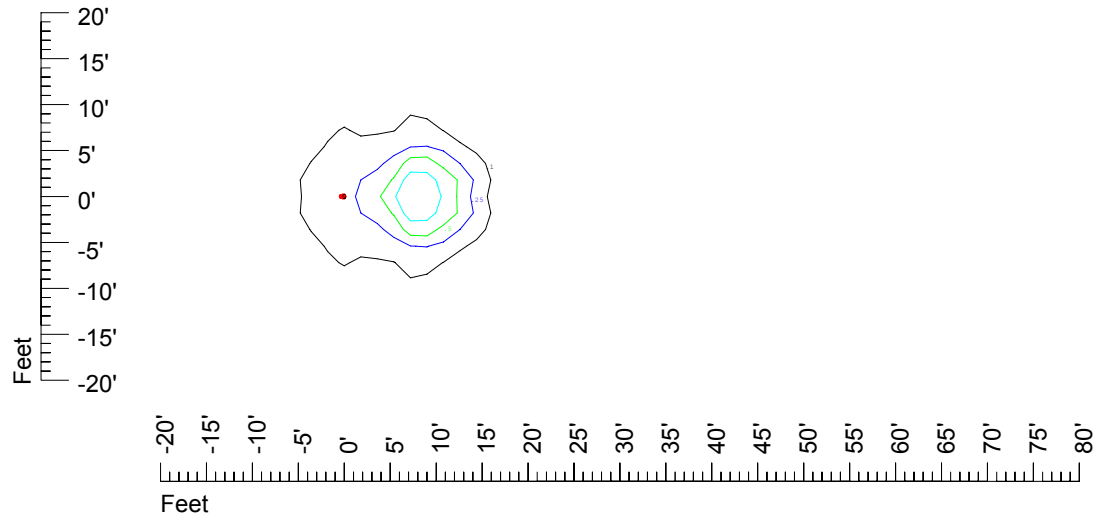

Isoline values — 0.1 fc — 0.25 fc — 0.5 fc — 1.0 fc — 2.0 fc

Mounting height 7' Tilt 0°

Mounting height 7' Tilt 30°

Mounting height 7' Tilt 15°

Mounting height 7' Tilt 45°

IES Photometric files C9251

Isoline template at 9' mounting height

Isoline values — 0.1 fc — 0.25 fc — 0.5 fc — 1.0 fc — 2.0 fc

Mounting height 9' Tilt 0°

Mounting height 9' Tilt 30°

Mounting height 9' Tilt 15°

Mounting height 9' Tilt 45°

IES Photometric files C9251

Isoline template at 11' mounting height

Isoline values — 0.1 fc — 0.25 fc — 0.5 fc — 1.0 fc — 2.0 fc

Mounting height 11' Tilt 0°

Mounting height 11' Tilt 30°

Mounting height 11' Tilt 15°

Mounting height 11' Tilt 45°

IES Photometric files C9251

Isoline template at 15' mounting height