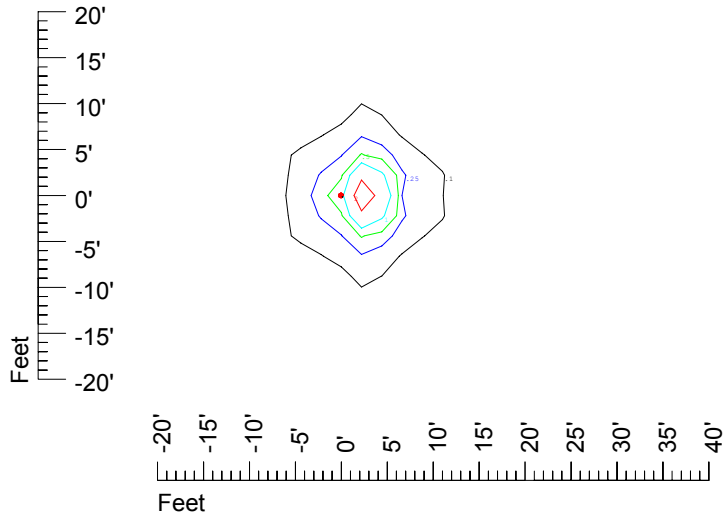

Isoline values — 0.1 fc — 0.25 fc — 0.5 fc — 1.0 fc — 2.0 fc

Mounting height 7' Tilt 0°

Mounting height 7' Tilt 30°

Mounting height 7' Tilt 15°

Mounting height 7' Tilt 45°

IES Photometric files C9251

Isoline template at 9' mounting height

Isoline values — 0.1 fc — 0.25 fc — 0.5 fc — 1.0 fc — 2.0 fc

Mounting height 9' Tilt 0°

Mounting height 9' Tilt 30°

Mounting height 9' Tilt 15°

Mounting height 9' Tilt 45°

IES Photometric files C9251

Isoline template at 11' mounting height

Isoline values — 0.1 fc — 0.25 fc — 0.5 fc — 1.0 fc — 2.0 fc

Mounting height 11' Tilt 0°

Mounting height 11' Tilt 30°

Mounting height 11' Tilt 15°

Mounting height 11' Tilt 45°

IES Photometric files C9251

Isoline template at 15' mounting height

Isoline values — 0.1 fc — 0.25 fc — 0.5 fc — 1.0 fc — 2.0 fc

Mounting height 15' Tilt 0°

Mounting height 15' Tilt 30°

Mounting height 15' Tilt 15°

Mounting height 15' Tilt 45°

IES Photometric files C9251

Isoline template at 20' mounting height