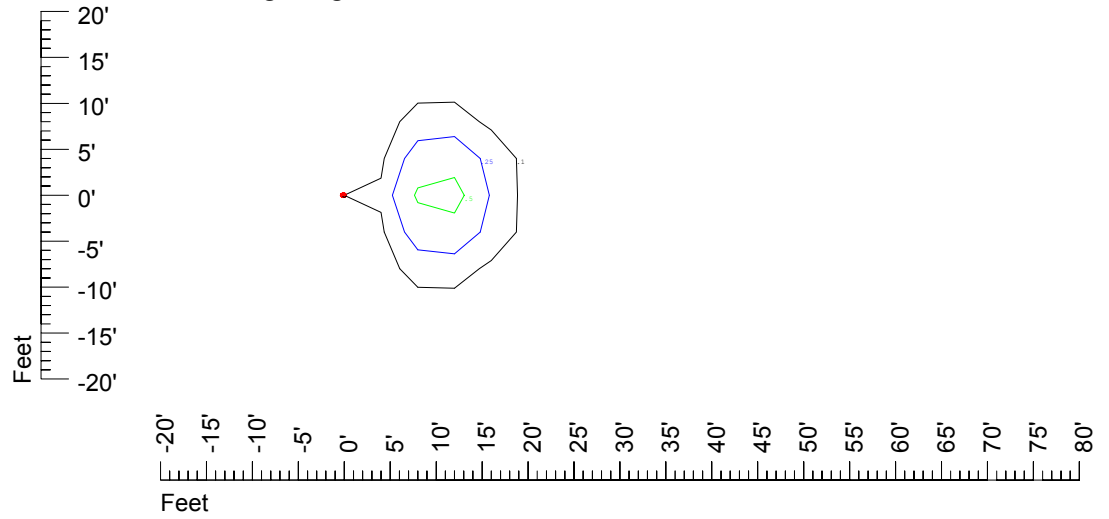

Isoline values — 0.1 fc — 0.25 fc — 0.5 fc — 1.0 fc — 2.0 fc

Mounting height 11' Tilt 0°

Mounting height 11' Tilt 30°

Mounting height 11' Tilt 15°

Mounting height 11' Tilt 45°

IES Photometric files C9251

Isoline template at 15' mounting height

Isoline values — 0.1 fc — 0.25 fc — 0.5 fc — 1.0 fc — 2.0 fc

Mounting height 15' Tilt 0°

Mounting height 15' Tilt 30°

Mounting height 15' Tilt 15°

Mounting height 15' Tilt 45°

IES Photometric files C9251

Isoline template at 20' mounting height

Isoline values — 0.1 fc — 0.25 fc — 0.5 fc — 1.0 fc — 2.0 fc

Mounting height 20' Tilt 0°

Mounting height 20' Tilt 30°

Mounting height 20' Tilt 15°

Mounting height 20' Tilt 45°

IES Photometric files C9251

Isoline template at 25' mounting height