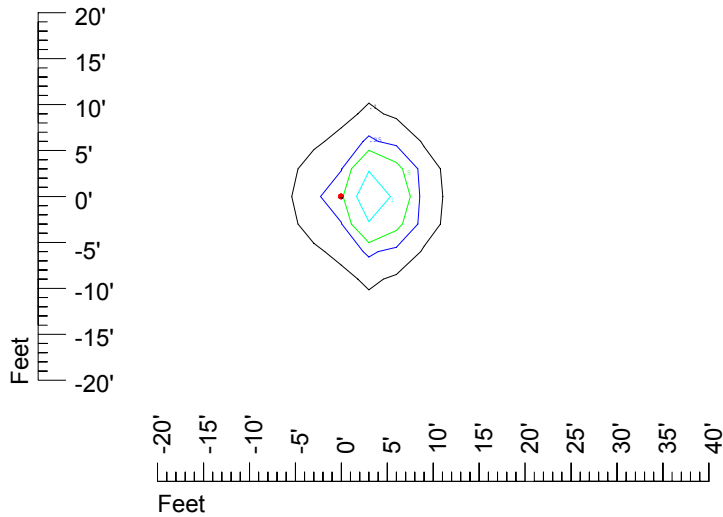

Isoline values — 0.1 fc — 0.25 fc — 0.5 fc — 1.0 fc — 2.0 fc

Mounting height 7' Tilt 0°

Mounting height 7' Tilt 30°

Mounting height 7' Tilt 15°

Mounting height 7' Tilt 45°

IES Photometric files C9251

Isoline template at 9' mounting height

Isoline values — 0.1 fc — 0.25 fc — 0.5 fc — 1.0 fc — 2.0 fc

Mounting height 11' Tilt 0°

Mounting height 11' Tilt 30°

Mounting height 11' Tilt 15°

Mounting height 11' Tilt 45°

IES Photometric files C9251

Isoline template at 15' mounting height

Isoline values — 0.1 fc — 0.25 fc — 0.5 fc — 1.0 fc — 2.0 fc

Mounting height 15' Tilt 0°

Mounting height 15' Tilt 30°

Mounting height 15' Tilt 15°

Mounting height 15' Tilt 45°

IES Photometric files C9251

Isoline template at 20' mounting height

Isoline values — 0.1 fc — 0.25 fc — 0.5 fc — 1.0 fc — 2.0 fc

Mounting height 20' Tilt 0°

Mounting height 20' Tilt 30°

Mounting height 20' Tilt 15°

Mounting height 20' Tilt 45°

IES Photometric files C9251

Isoline template at 25' mounting height