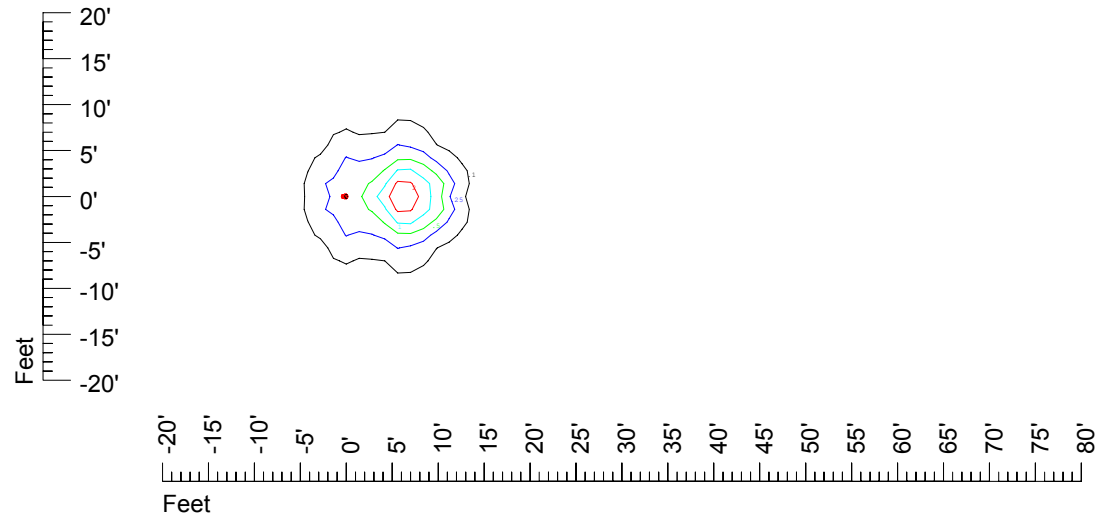

Isoline values — 0.1 fc — 0.25 fc — 0.5 fc — 1.0 fc — 2.0 fc

Mounting height 7' Tilt 0°

Mounting height 7' Tilt 30°

Mounting height 7' Tilt 15°

Mounting height 7' Tilt 45°

IES Photometric files C9251

Isoline template at 9' mounting height

Isoline values — 0.1 fc — 0.25 fc — 0.5 fc — 1.0 fc — 2.0 fc

Mounting height 9' Tilt 0°

Mounting height 9' Tilt 30°

Mounting height 9' Tilt 15°

Mounting height 9' Tilt 45°

IES Photometric files C9251

Isoline template at 11' mounting height