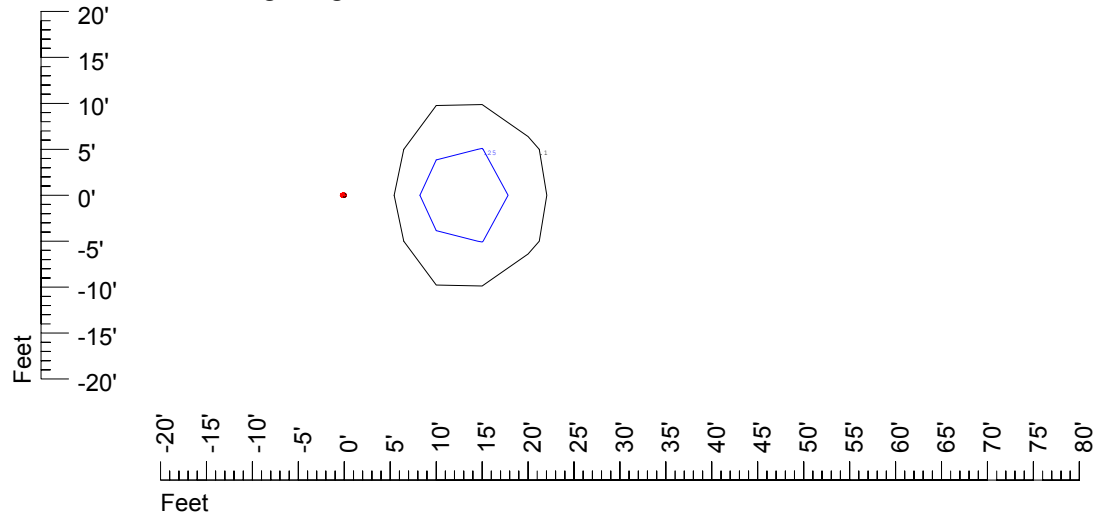

Mounting height 25' Tilt 30°

Mounting height 25' Tilt 45°