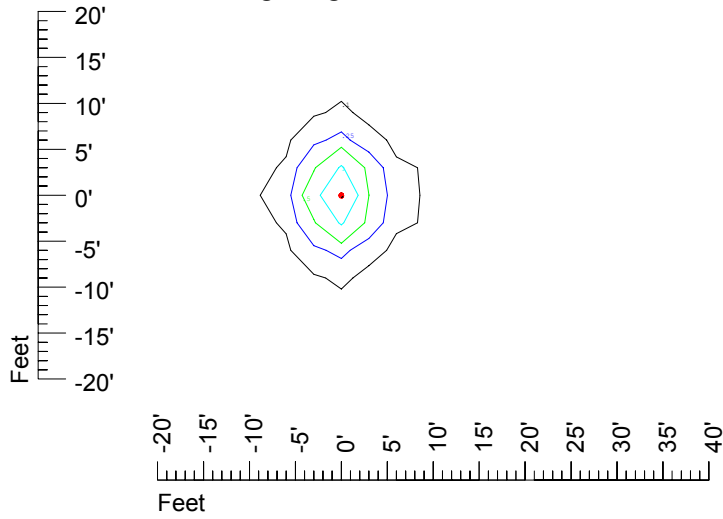

Isoline values — 0.1 fc — 0.25 fc — 0.5 fc — 1.0 fc — 2.0 fc

Mounting height 7' Tilt 0°

Mounting height 7' Tilt 30°

Mounting height 7' Tilt 15°

Mounting height 7' Tilt 45°

IES Photometric files C9251

Isoline template at 9' mounting height

Isoline values — 0.1 fc — 0.25 fc — 0.5 fc — 1.0 fc — 2.0 fc

Mounting height 9' Tilt 0°

Mounting height 9' Tilt 30°

Mounting height 9' Tilt 15°

Mounting height 9' Tilt 45°

IES Photometric files C9251

Isoline template at 11' mounting height

Isoline values — 0.1 fc — 0.25 fc — 0.5 fc — 1.0 fc — 2.0 fc

Mounting height 11' Tilt 0°

Mounting height 11' Tilt 30°

Mounting height 11' Tilt 15°

Mounting height 11' Tilt 45°

IES Photometric files C9251

Isoline template at 15' mounting height

Isoline values — 0.1 fc — 0.25 fc — 0.5 fc — 1.0 fc — 2.0 fc

Mounting height 15' Tilt 0°

Mounting height 15' Tilt 30°

Mounting height 15' Tilt 15°

Mounting height 15' Tilt 45°

IES Photometric files C9251

Isoline template at 20' mounting height