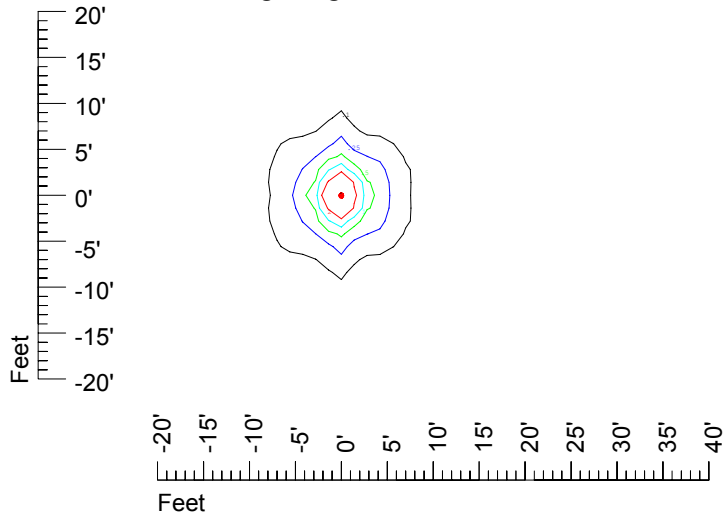

IES File: C9251**Lighting level in fc / Distance in feet**Vertical plan 0° to 180°
Horizontal plan 0°

— 2 fc — 1 fc — 0.5 fc — 0.25 fc — 0.1 fc

IES Photometric files C9251

Isoline template at 7' mounting height

Isoline values — 0.1 fc — 0.25 fc — 0.5 fc — 1.0 fc — 2.0 fc

Mounting height 7' Tilt 0°

Mounting height 7' Tilt 30°

Mounting height 7' Tilt 15°

Mounting height 7' Tilt 45°

IES Photometric files C9251

Isoline template at 9' mounting height

Isoline values — 0.1 fc — 0.25 fc — 0.5 fc — 1.0 fc — 2.0 fc

Mounting height 9' Tilt 0°

Mounting height 9' Tilt 30°

Mounting height 9' Tilt 15°

Mounting height 9' Tilt 45°

IES Photometric files C9251

Isoline template at 11' mounting height

Isoline values — 0.1 fc — 0.25 fc — 0.5 fc — 1.0 fc — 2.0 fc

Mounting height 11' Tilt 0°

Mounting height 11' Tilt 30°

Mounting height 11' Tilt 15°

Mounting height 11' Tilt 45°

IES Photometric files C9251

Isoline template at 15' mounting height