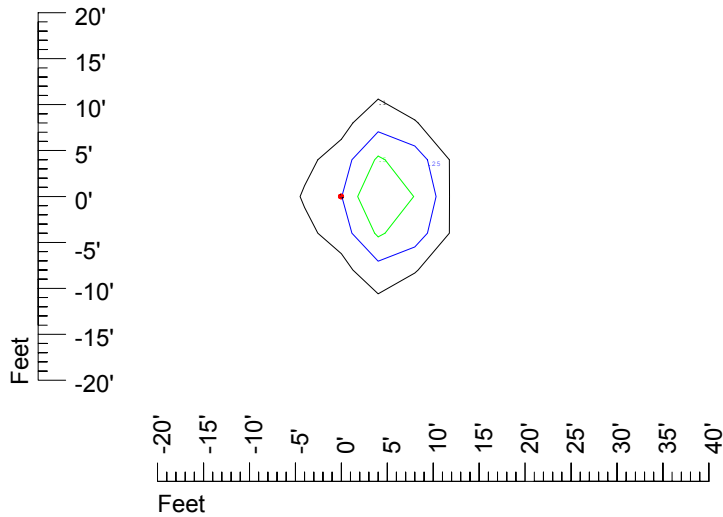

Isoline values — 0.1 fc — 0.25 fc — 0.5 fc — 1.0 fc — 2.0 fc

Mounting height 11' Tilt 0°

Mounting height 11' Tilt 30°

Mounting height 11' Tilt 15°

Mounting height 11' Tilt 45°

IES Photometric files C9251

Isoline template at 15' mounting height

Isoline values — 0.1 fc — 0.25 fc — 0.5 fc — 1.0 fc — 2.0 fc

Mounting height 15' Tilt 0°

Mounting height 15' Tilt 30°

Mounting height 15' Tilt 15°

Mounting height 15' Tilt 45°

IES Photometric files C9251

Isoline template at 20' mounting height

Isoline values — 0.1 fc — 0.25 fc — 0.5 fc — 1.0 fc — 2.0 fc

Mounting height 20' Tilt 0°

Mounting height 20' Tilt 30°

Mounting height 20' Tilt 15°

Mounting height 20' Tilt 45°

IES Photometric files C9251

Isoline template at 25' mounting height

Isoline values — 0.1 fc — 0.25 fc — 0.5 fc — 1.0 fc — 2.0 fc

Mounting height 25' Tilt 0°

Mounting height 25' Tilt 30°

Mounting height 25' Tilt 15°

Mounting height 25' Tilt 45°

IES Photometric files C9251

Isoline template at 30' mounting height