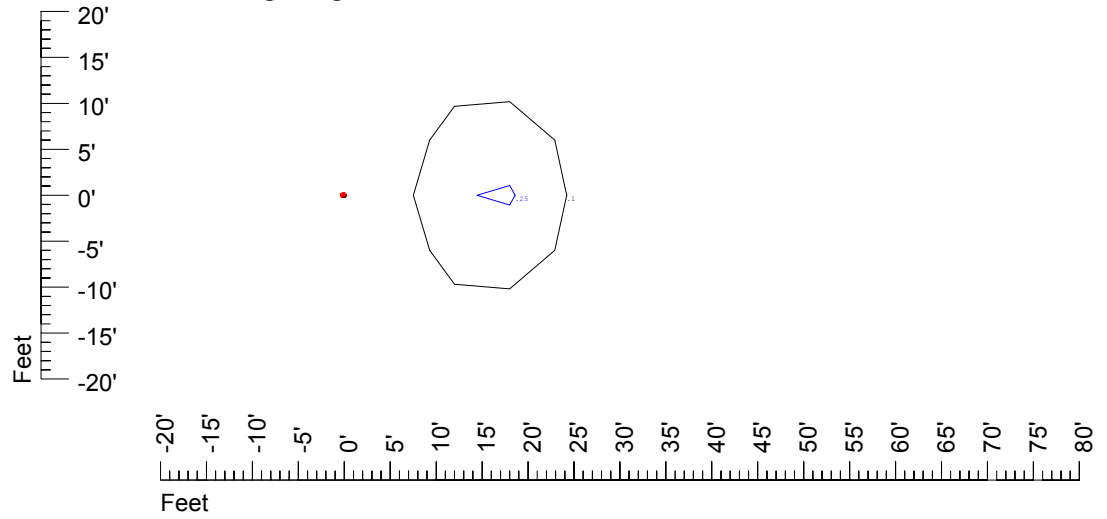

Isoline values — 0.1 fc — 0.25 fc — 0.5 fc — 1.0 fc — 2.0 fc

Mounting height 20' Tilt 0°

Mounting height 20' Tilt 30°

Mounting height 20' Tilt 15°

Mounting height 20' Tilt 45°

IES Photometric files C9251

Isoline template at 25' mounting height

Isoline values — 0.1 fc — 0.25 fc — 0.5 fc — 1.0 fc — 2.0 fc

Mounting height 25' Tilt 0°

Mounting height 25' Tilt 30°

Mounting height 25' Tilt 15°

Mounting height 25' Tilt 45°

IES Photometric files C9251

Isoline template at 30' mounting height

Isoline values — 0.1 fc — 0.25 fc — 0.5 fc — 1.0 fc — 2.0 fc

Mounting height 30' Tilt 0°

Mounting height 30' Tilt 30°

Mounting height 30' Tilt 15°

Mounting height 30' Tilt 45°