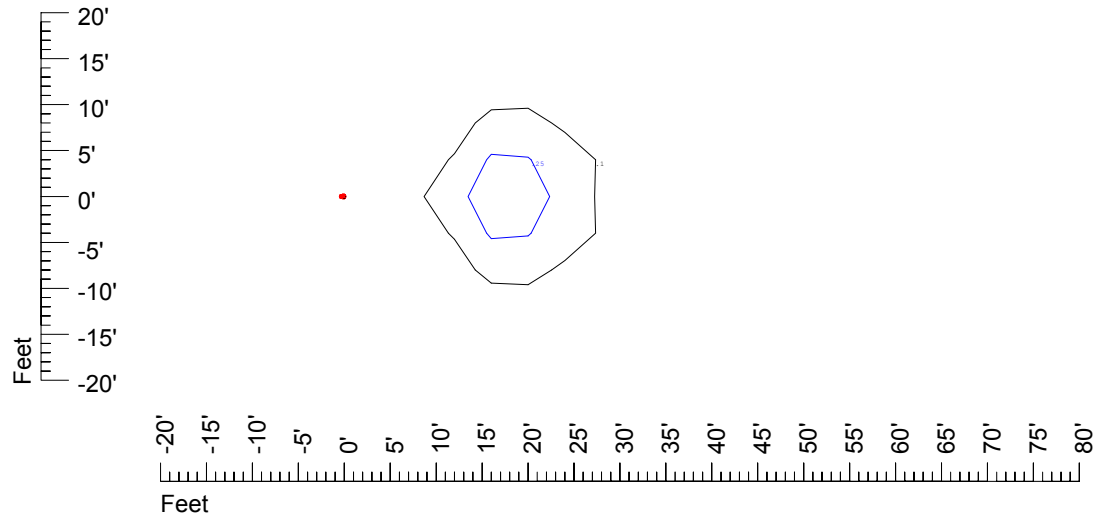

Isoline values — 0.1 fc — 0.25 fc — 0.5 fc — 1.0 fc — 2.0 fc

Mounting height 15' Tilt 0°

Mounting height 15' Tilt 30°

Mounting height 15' Tilt 15°

Mounting height 15' Tilt 45°

IES Photometric files C9251

Isoline template at 20' mounting height

Isoline values — 0.1 fc — 0.25 fc — 0.5 fc — 1.0 fc — 2.0 fc

Mounting height 20' Tilt 0°

Mounting height 20' Tilt 30°

Mounting height 20' Tilt 15°

Mounting height 20' Tilt 45°

IES Photometric files C9251

Isoline template at 25' mounting height

Isoline values — 0.1 fc — 0.25 fc — 0.5 fc — 1.0 fc — 2.0 fc

Mounting height 25' Tilt 0°

Mounting height 25' Tilt 30°

Mounting height 25' Tilt 15°

Mounting height 25' Tilt 45°

IES Photometric files C9251

Isoline template at 30' mounting height