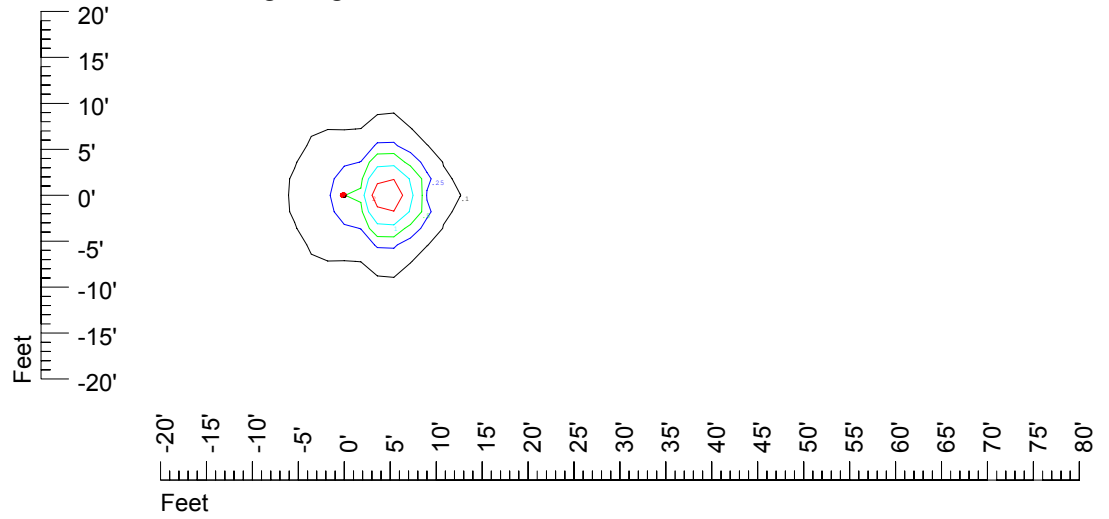

Isoline values — 0.1 fc — 0.25 fc — 0.5 fc — 1.0 fc — 2.0 fc

Mounting height 7' Tilt 0°

Mounting height 7' Tilt 30°

Mounting height 7' Tilt 15°

Mounting height 7' Tilt 45°

IES Photometric files C9251

Isoline template at 9' mounting height

Isoline values — 0.1 fc — 0.25 fc — 0.5 fc — 1.0 fc — 2.0 fc

Mounting height 9' Tilt 0°

Mounting height 9' Tilt 30°

Mounting height 9' Tilt 15°

Mounting height 9' Tilt 45°

IES Photometric files C9251

Isoline template at 11' mounting height