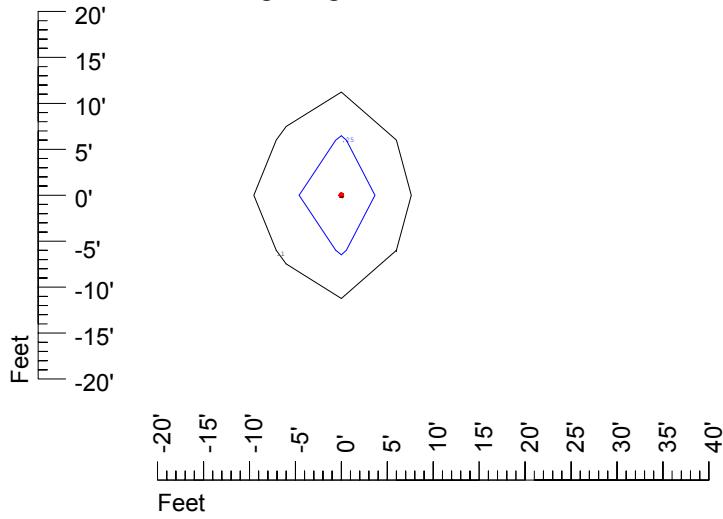

Mounting height 30' Tilt 15°

Isoline values — 0.1 fc — 0.25 fc — 0.5 fc — 1.0 fc — 2.0 fc

Mounting height 30' Tilt 0°