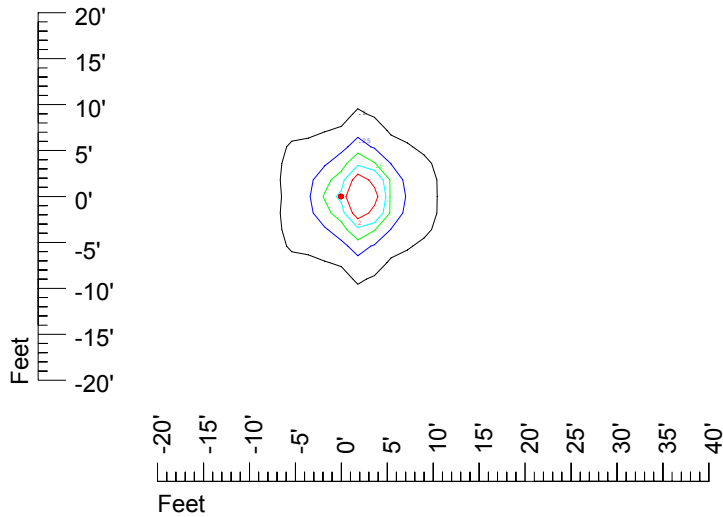

IES File: C9251**Lighting level in fc / Distance in feet**Vertical plan 0° to 180°
Horizontal plan 0°

— 2 fc — 1 fc — 0.5 fc — 0.25 fc — 0.1 fc

IES Photometric files C9251

Isoline template at 7' mounting height

Isoline values — 0.1 fc — 0.25 fc — 0.5 fc — 1.0 fc — 2.0 fc

Mounting height 7' Tilt 0°

Mounting height 7' Tilt 30°

Mounting height 7' Tilt 15°

Mounting height 7' Tilt 45°

IES Photometric files C9251

Isoline template at 9' mounting height

Isoline values — 0.1 fc — 0.25 fc — 0.5 fc — 1.0 fc — 2.0 fc

Mounting height 9' Tilt 0°

Mounting height 9' Tilt 30°

Mounting height 9' Tilt 15°

Mounting height 9' Tilt 45°

IES Photometric files C9251

Isoline template at 11' mounting height

Isoline values — 0.1 fc — 0.25 fc — 0.5 fc — 1.0 fc — 2.0 fc

Mounting height 11' Tilt 0°

Mounting height 11' Tilt 30°

Mounting height 11' Tilt 15°

Mounting height 11' Tilt 45°

IES Photometric files C9251

Isoline template at 15' mounting height