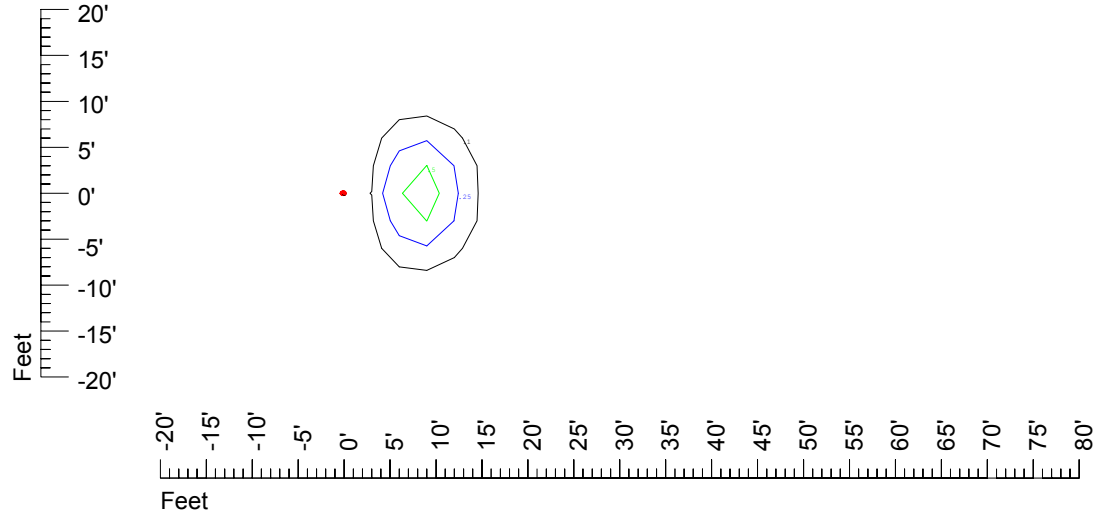

Isoline values — 0.1 fc — 0.25 fc — 0.5 fc — 1.0 fc — 2.0 fc

Mounting height 9' Tilt 0°

Mounting height 9' Tilt 30°

Mounting height 9' Tilt 15°

Mounting height 9' Tilt 45°

IES Photometric files C9249

Isoline template at 11' mounting height

Isoline values — 0.1 fc — 0.25 fc — 0.5 fc — 1.0 fc — 2.0 fc

Mounting height 11' Tilt 0°

Mounting height 11' Tilt 30°

Mounting height 11' Tilt 15°

Mounting height 11' Tilt 45°

IES Photometric files C9249

Isoline template at 15' mounting height

Isoline values — 0.1 fc — 0.25 fc — 0.5 fc — 1.0 fc — 2.0 fc

Mounting height 15' Tilt 0°

Mounting height 15' Tilt 30°

Mounting height 15' Tilt 15°

Mounting height 15' Tilt 45°

IES Photometric files C9249

Isoline template at 20' mounting height

Isoline values — 0.1 fc — 0.25 fc — 0.5 fc — 1.0 fc — 2.0 fc

Mounting height 20' Tilt 0°

Mounting height 20' Tilt 30°

Mounting height 20' Tilt 15°

Mounting height 20' Tilt 45°