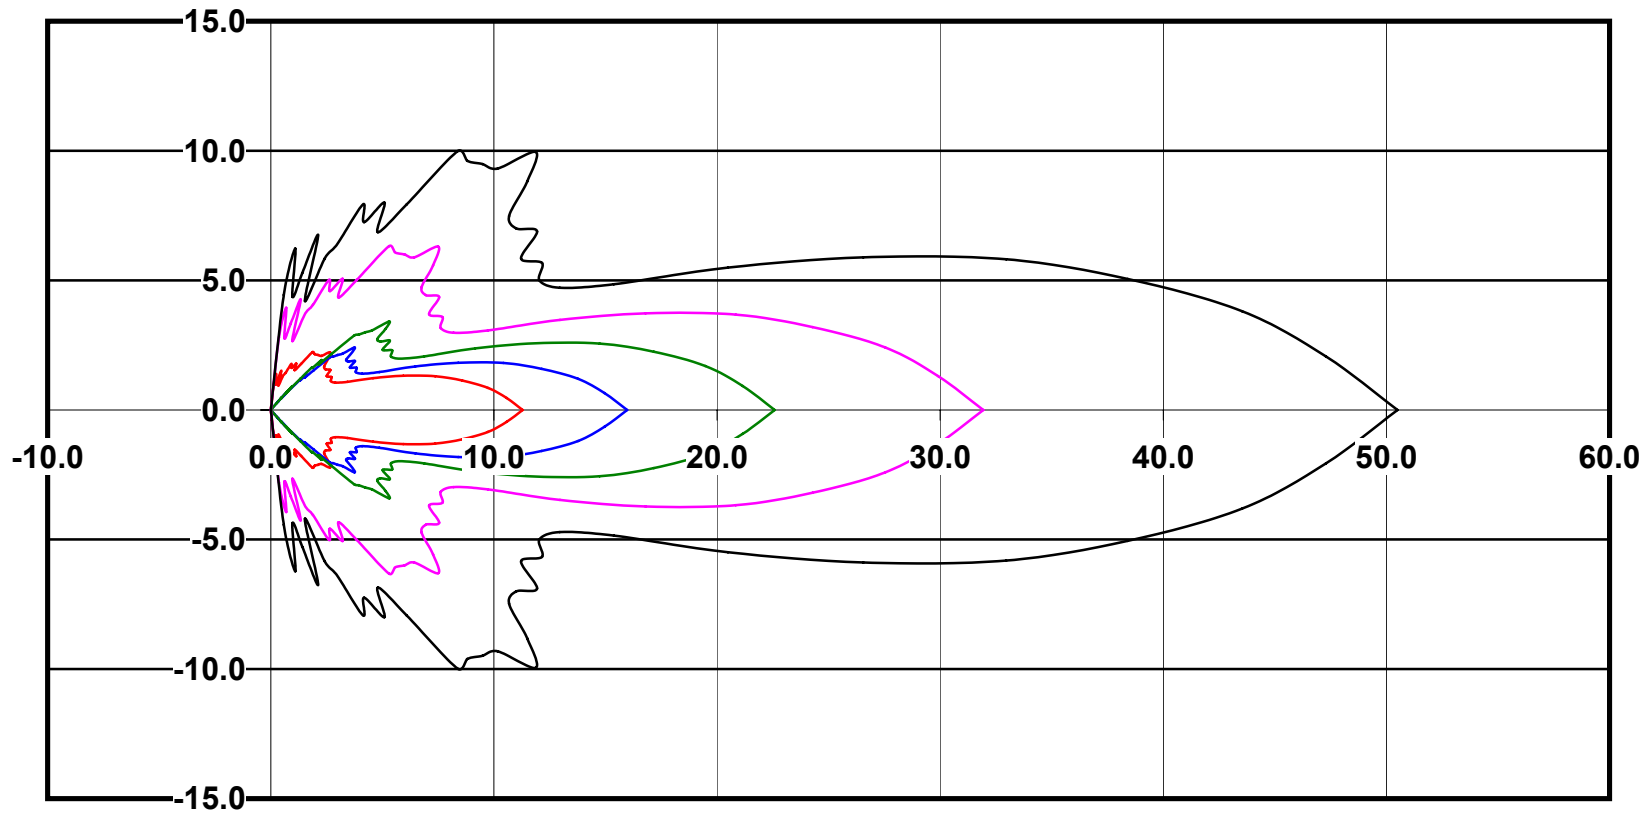

IES File: C9249

Lighting level in fc / Distance in feet

Vertical plan 0° to 180°
Horizontal plan 0°

— 2 fc — 1 fc — 0.5 fc — 0.25 fc — 0.1 fc

IES Photometric files C9249

Isoline template at 7' mounting height

Isoline values — 0.1 fc — 0.25 fc — 0.5 fc — 1.0 fc — 2.0 fc

Mounting height 7' Tilt 0°

Mounting height 7' Tilt 30°

Mounting height 7' Tilt 15°

Mounting height 7' Tilt 45°

IES Photometric files C9249

Isoline template at 9' mounting height

Isoline values — 0.1 fc — 0.25 fc — 0.5 fc — 1.0 fc — 2.0 fc

Mounting height 9' Tilt 0°

Mounting height 9' Tilt 30°

Mounting height 9' Tilt 15°

Mounting height 9' Tilt 45°

IES Photometric files C9249

Isoline template at 11' mounting height

Isoline values — 0.1 fc — 0.25 fc — 0.5 fc — 1.0 fc — 2.0 fc

Mounting height 20' Tilt 0°

Mounting height 20' Tilt 30°

Mounting height 20' Tilt 15°

Mounting height 20' Tilt 45°