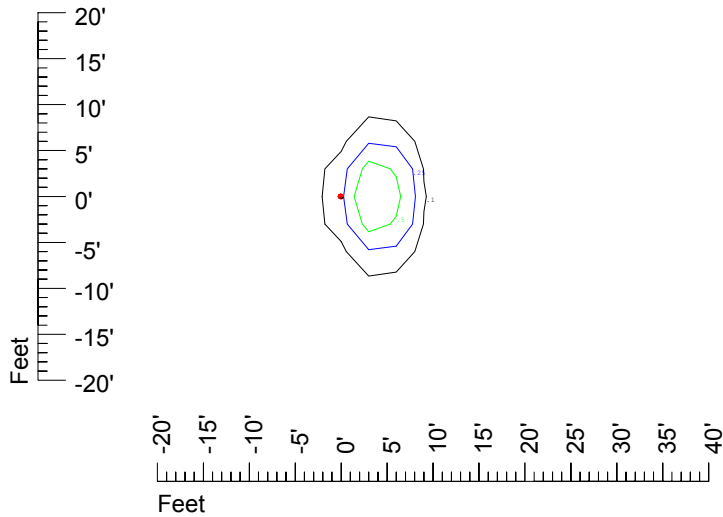

Isoline values — 0.1 fc — 0.25 fc — 0.5 fc — 1.0 fc — 2.0 fc

Mounting height 7' Tilt 0°

Mounting height 7' Tilt 30°

Mounting height 7' Tilt 15°

Mounting height 7' Tilt 45°

IES Photometric files C9249

Isoline template at 9' mounting height

Isoline values — 0.1 fc — 0.25 fc — 0.5 fc — 1.0 fc — 2.0 fc

Mounting height 11' Tilt 0°

Mounting height 11' Tilt 30°

Mounting height 11' Tilt 15°

Mounting height 11' Tilt 45°

IES Photometric files C9249

Isoline template at 15' mounting height

Isoline values — 0.1 fc — 0.25 fc — 0.5 fc — 1.0 fc — 2.0 fc

Mounting height 15' Tilt 0°

Mounting height 15' Tilt 30°

Mounting height 15' Tilt 15°

Mounting height 15' Tilt 45°

IES Photometric files C9249

Isoline template at 20' mounting height

Isoline values — 0.1 fc — 0.25 fc — 0.5 fc — 1.0 fc — 2.0 fc

Mounting height 20' Tilt 0°

Mounting height 20' Tilt 30°

Mounting height 20' Tilt 15°

Mounting height 20' Tilt 45°