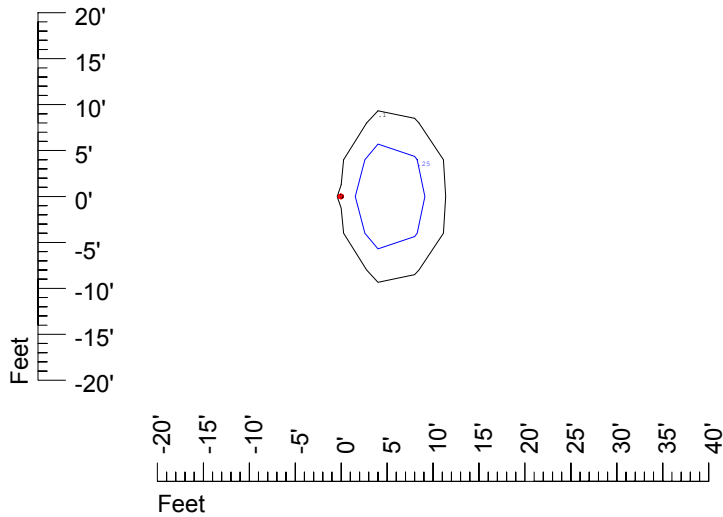

Isoline values — 0.1 fc — 0.25 fc — 0.5 fc — 1.0 fc — 2.0 fc

Mounting height 7' Tilt 0°

Mounting height 7' Tilt 30°

Mounting height 7' Tilt 15°

Mounting height 7' Tilt 45°

IES Photometric files C9249

Isoline template at 9' mounting height

Isoline values — 0.1 fc — 0.25 fc — 0.5 fc — 1.0 fc — 2.0 fc

Mounting height 11' Tilt 0°

Mounting height 11' Tilt 30°

Mounting height 11' Tilt 15°

Mounting height 11' Tilt 45°

IES Photometric files C9249

Isoline template at 15' mounting height

Isoline values — 0.1 fc — 0.25 fc — 0.5 fc — 1.0 fc — 2.0 fc

Mounting height 15' Tilt 0°

Mounting height 15' Tilt 30°

Mounting height 15' Tilt 15°

Mounting height 15' Tilt 45°

IES Photometric files C9249

Isoline template at 20' mounting height

Isoline values — 0.1 fc — 0.25 fc — 0.5 fc — 1.0 fc — 2.0 fc

Mounting height 20' Tilt 0°

Mounting height 20' Tilt 30°

Mounting height 20' Tilt 15°

Mounting height 20' Tilt 45°