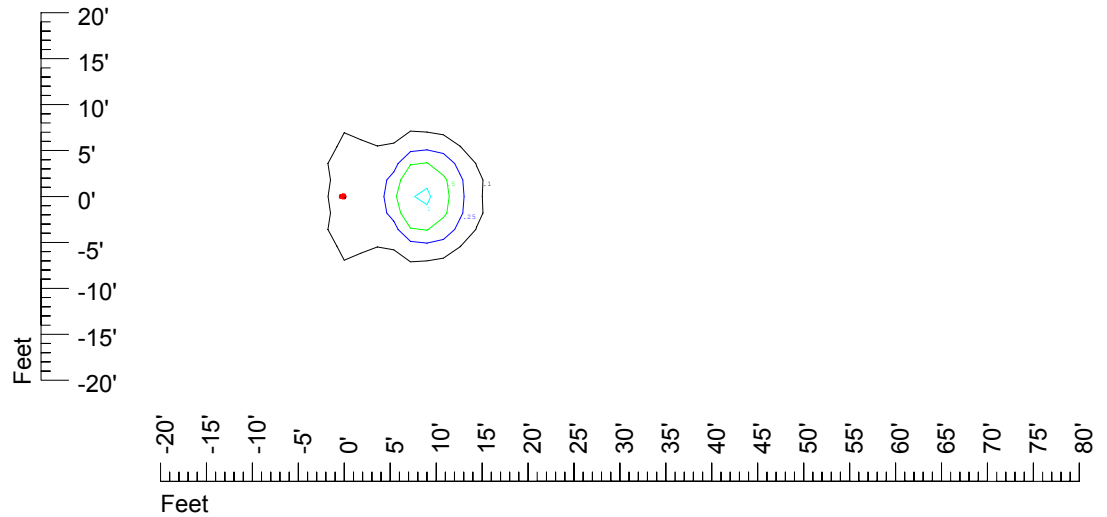

Isoline values — 0.1 fc — 0.25 fc — 0.5 fc — 1.0 fc — 2.0 fc

Mounting height 7' Tilt 0°

Mounting height 7' Tilt 30°

Mounting height 7' Tilt 15°

Mounting height 7' Tilt 45°

IES Photometric files C9249

Isoline template at 9' mounting height

Isoline values — 0.1 fc — 0.25 fc — 0.5 fc — 1.0 fc — 2.0 fc

Mounting height 9' Tilt 0°

Mounting height 9' Tilt 30°

Mounting height 9' Tilt 15°

Mounting height 9' Tilt 45°

IES Photometric files C9249

Isoline template at 11' mounting height

Isoline values — 0.1 fc — 0.25 fc — 0.5 fc — 1.0 fc — 2.0 fc

Mounting height 11' Tilt 0°

Mounting height 11' Tilt 30°

Mounting height 11' Tilt 15°

Mounting height 11' Tilt 45°

IES Photometric files C9249

Isoline template at 15' mounting height

Isoline values — 0.1 fc — 0.25 fc — 0.5 fc — 1.0 fc — 2.0 fc

Mounting height 20' Tilt 0°

Mounting height 20' Tilt 30°

Mounting height 20' Tilt 15°

Mounting height 20' Tilt 45°