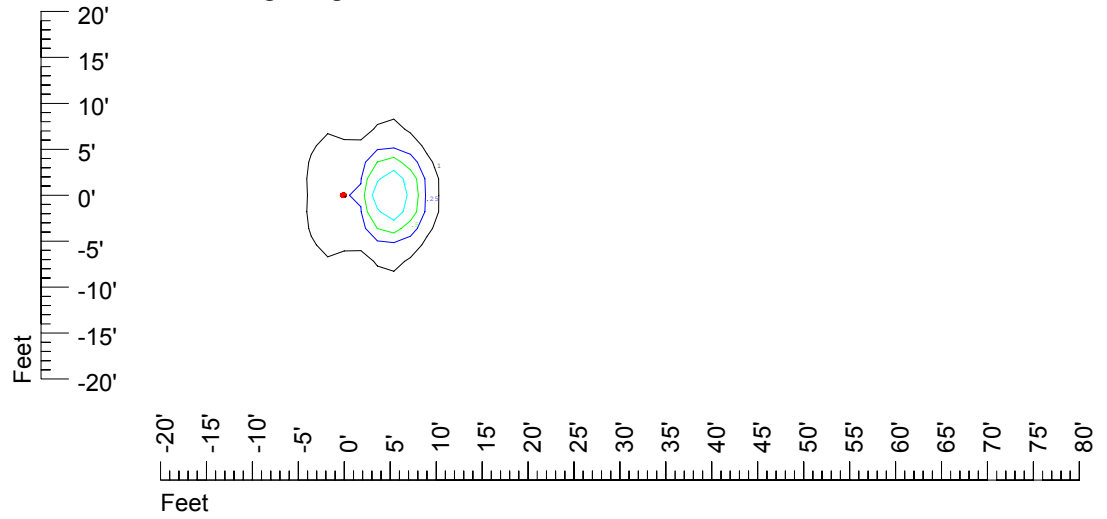

Isoline values — 0.1 fc — 0.25 fc — 0.5 fc — 1.0 fc — 2.0 fc

Mounting height 7' Tilt 0°

Mounting height 7' Tilt 30°

Mounting height 7' Tilt 15°

Mounting height 7' Tilt 45°

IES Photometric files C9249

Isoline template at 9' mounting height

Isoline values — 0.1 fc — 0.25 fc — 0.5 fc — 1.0 fc — 2.0 fc

Mounting height 9' Tilt 0°

Mounting height 9' Tilt 30°

Mounting height 9' Tilt 15°

Mounting height 9' Tilt 45°

IES Photometric files C9249

Isoline template at 11' mounting height

Isoline values — 0.1 fc — 0.25 fc — 0.5 fc — 1.0 fc — 2.0 fc

Mounting height 20' Tilt 0°

Mounting height 20' Tilt 30°

Mounting height 20' Tilt 15°

Mounting height 20' Tilt 45°