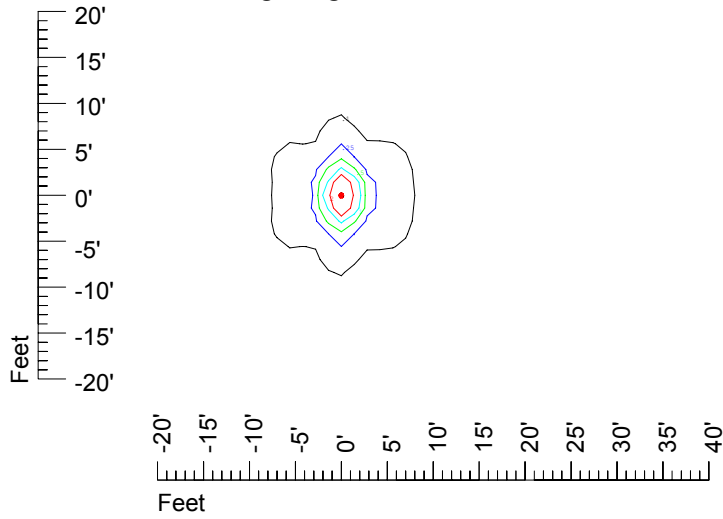

IES File: C9249

Lighting level in fc / Distance in feet

Vertical plan 0° to 180°
Horizontal plan 0°

— 2 fc — 1 fc — 0.5 fc — 0.25 fc — 0.1 fc

IES Photometric files C9249

Isoline template at 7' mounting height

Isoline values — 0.1 fc — 0.25 fc — 0.5 fc — 1.0 fc — 2.0 fc

Mounting height 7' Tilt 0°

Mounting height 7' Tilt 30°

Mounting height 7' Tilt 15°

Mounting height 7' Tilt 45°

IES Photometric files C9249

Isoline template at 9' mounting height

Isoline values — 0.1 fc — 0.25 fc — 0.5 fc — 1.0 fc — 2.0 fc

Mounting height 9' Tilt 0°

Mounting height 9' Tilt 30°

Mounting height 9' Tilt 15°

Mounting height 9' Tilt 45°

IES Photometric files C9249

Isoline template at 11' mounting height

Isoline values — 0.1 fc — 0.25 fc — 0.5 fc — 1.0 fc — 2.0 fc

Mounting height 20' Tilt 0°

Mounting height 20' Tilt 30°

Mounting height 20' Tilt 15°

Mounting height 20' Tilt 45°