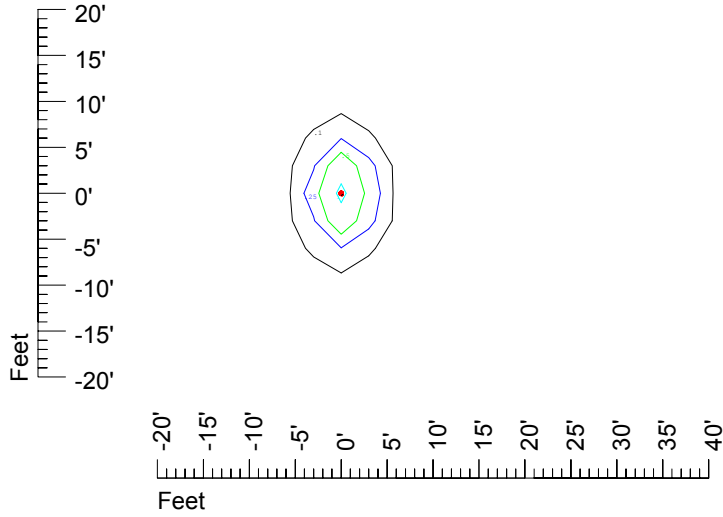

Isoline values — 0.1 fc — 0.25 fc — 0.5 fc — 1.0 fc — 2.0 fc

Mounting height 7' Tilt 0°

Mounting height 7' Tilt 30°

Mounting height 7' Tilt 15°

Mounting height 7' Tilt 45°

IES Photometric files C9249

Isoline template at 9' mounting height

Isoline values — 0.1 fc — 0.25 fc — 0.5 fc — 1.0 fc — 2.0 fc

Mounting height 9' Tilt 0°

Mounting height 9' Tilt 30°

Mounting height 9' Tilt 15°

Mounting height 9' Tilt 45°

IES Photometric files C9249

Isoline template at 11' mounting height

Isoline values — 0.1 fc — 0.25 fc — 0.5 fc — 1.0 fc — 2.0 fc

Mounting height 11' Tilt 0°

Mounting height 11' Tilt 30°

Mounting height 11' Tilt 15°

Mounting height 11' Tilt 45°

IES Photometric files C9249

Isoline template at 15' mounting height

Isoline values — 0.1 fc — 0.25 fc — 0.5 fc — 1.0 fc — 2.0 fc

Mounting height 15' Tilt 0°

Mounting height 15' Tilt 30°

Mounting height 15' Tilt 15°

Mounting height 15' Tilt 45°

IES Photometric files C9249

Isoline template at 20' mounting height