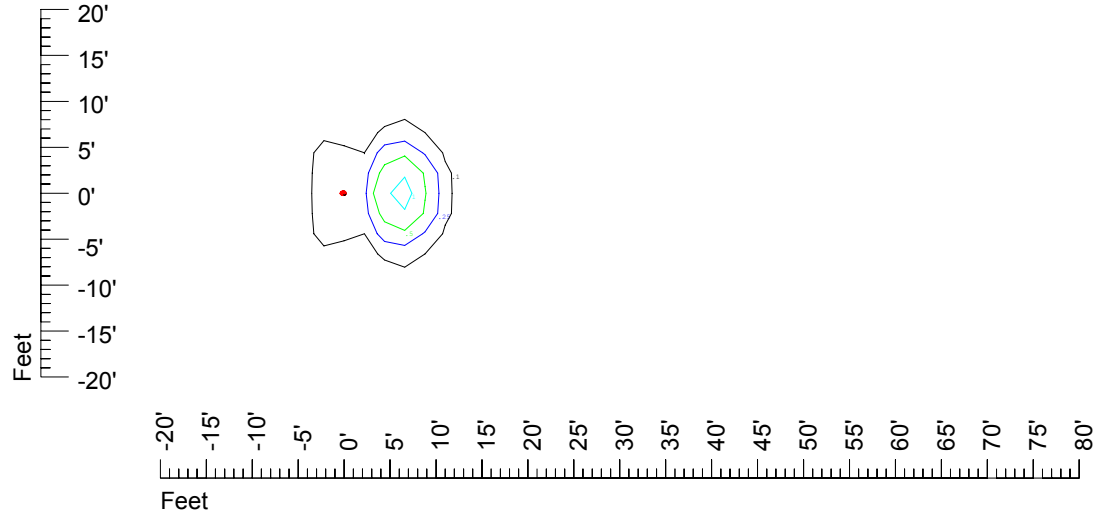

Isoline values — 0.1 fc — 0.25 fc — 0.5 fc — 1.0 fc — 2.0 fc

Mounting height 7' Tilt 0°

Mounting height 7' Tilt 30°

Mounting height 7' Tilt 15°

Mounting height 7' Tilt 45°

IES Photometric files C9249

Isoline template at 9' mounting height

Isoline values — 0.1 fc — 0.25 fc — 0.5 fc — 1.0 fc — 2.0 fc

Mounting height 9' Tilt 0°

Mounting height 9' Tilt 30°

Mounting height 9' Tilt 15°

Mounting height 9' Tilt 45°

IES Photometric files C9249

Isoline template at 11' mounting height

Isoline values — 0.1 fc — 0.25 fc — 0.5 fc — 1.0 fc — 2.0 fc

Mounting height 11' Tilt 0°

Mounting height 11' Tilt 30°

Mounting height 11' Tilt 15°

Mounting height 11' Tilt 45°

IES Photometric files C9249

Isoline template at 15' mounting height

Isoline values — 0.1 fc — 0.25 fc — 0.5 fc — 1.0 fc — 2.0 fc

Mounting height 20' Tilt 0°

Mounting height 20' Tilt 30°

Mounting height 20' Tilt 15°

Mounting height 20' Tilt 45°