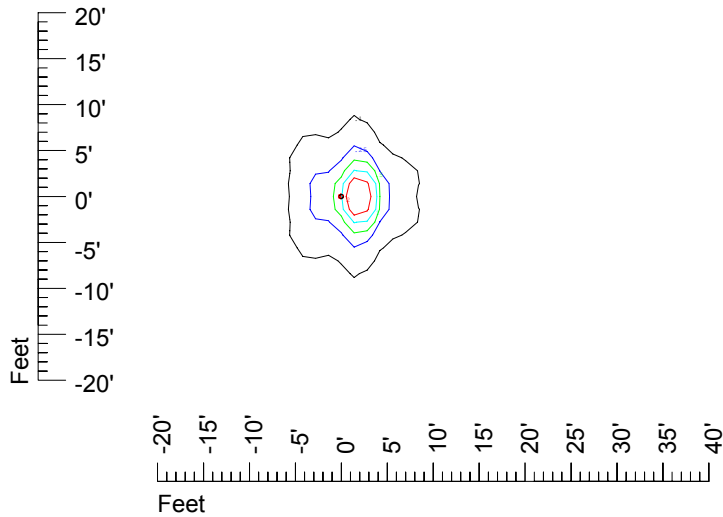

IES File: C9249

Lighting level in fc / Distance in feet

Vertical plan 0° to 180°
Horizontal plan 0°

— 2 fc — 1 fc — 0.5 fc — 0.25 fc — 0.1 fc

IES Photometric files C9249

Isoline template at 7' mounting height

Isoline values — 0.1 fc — 0.25 fc — 0.5 fc — 1.0 fc — 2.0 fc

Mounting height 7' Tilt 0°

Mounting height 7' Tilt 30°

Mounting height 7' Tilt 15°

Mounting height 7' Tilt 45°

IES Photometric files C9249

Isoline template at 9' mounting height

Isoline values — 0.1 fc — 0.25 fc — 0.5 fc — 1.0 fc — 2.0 fc

Mounting height 9' Tilt 0°

Mounting height 9' Tilt 30°

Mounting height 9' Tilt 15°

Mounting height 9' Tilt 45°

IES Photometric files C9249

Isoline template at 11' mounting height

Isoline values — 0.1 fc — 0.25 fc — 0.5 fc — 1.0 fc — 2.0 fc

Mounting height 11' Tilt 0°

Mounting height 11' Tilt 30°

Mounting height 11' Tilt 15°

Mounting height 11' Tilt 45°

IES Photometric files C9249

Isoline template at 15' mounting height