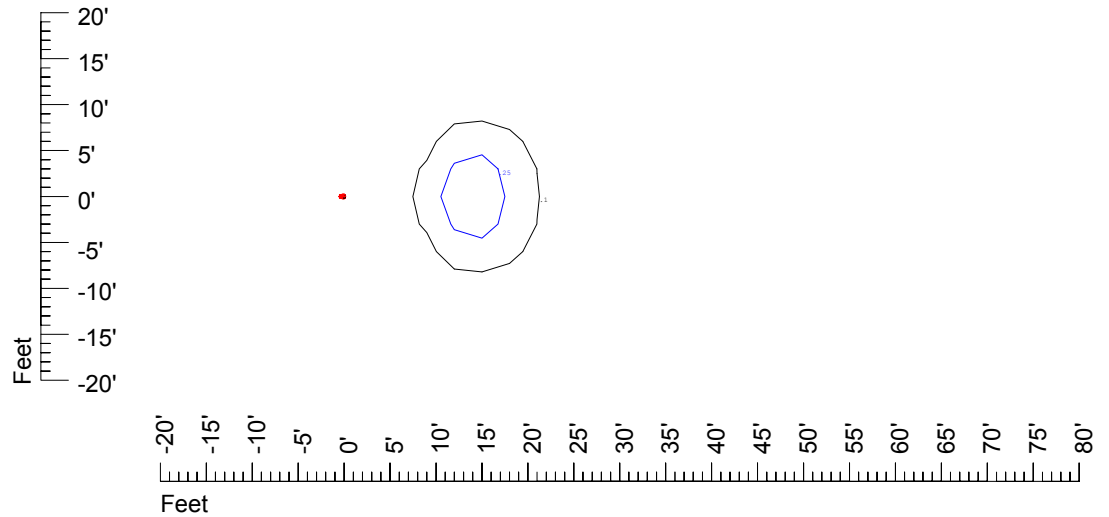

Isoline values — 0.1 fc — 0.25 fc — 0.5 fc — 1.0 fc — 2.0 fc

Mounting height 11' Tilt 0°

Mounting height 11' Tilt 30°

Mounting height 11' Tilt 15°

Mounting height 11' Tilt 45°

IES Photometric files C9249

Isoline template at 15' mounting height

Isoline values — 0.1 fc — 0.25 fc — 0.5 fc — 1.0 fc — 2.0 fc

Mounting height 15' Tilt 0°

Mounting height 15' Tilt 30°

Mounting height 15' Tilt 15°

Mounting height 15' Tilt 45°

IES Photometric files C9249

Isoline template at 20' mounting height

Isoline values — 0.1 fc — 0.25 fc — 0.5 fc — 1.0 fc — 2.0 fc

Mounting height 20' Tilt 0°

Mounting height 20' Tilt 30°

Mounting height 20' Tilt 15°

Mounting height 20' Tilt 45°