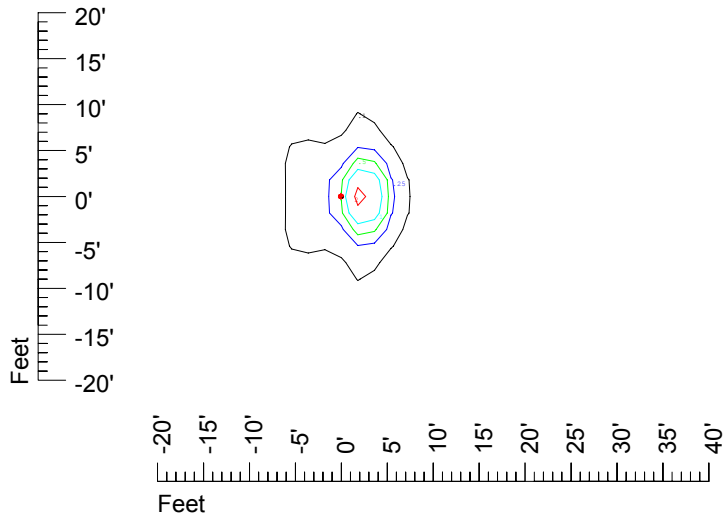

Isoline values — 0.1 fc — 0.25 fc — 0.5 fc — 1.0 fc — 2.0 fc

Mounting height 7' Tilt 0°

Mounting height 7' Tilt 30°

Mounting height 7' Tilt 15°

Mounting height 7' Tilt 45°

IES Photometric files C9249

Isoline template at 9' mounting height

Isoline values — 0.1 fc — 0.25 fc — 0.5 fc — 1.0 fc — 2.0 fc

Mounting height 9' Tilt 0°

Mounting height 9' Tilt 30°

Mounting height 9' Tilt 15°

Mounting height 9' Tilt 45°

IES Photometric files C9249

Isoline template at 11' mounting height

Isoline values — 0.1 fc — 0.25 fc — 0.5 fc — 1.0 fc — 2.0 fc

Mounting height 11' Tilt 0°

Mounting height 11' Tilt 30°

Mounting height 11' Tilt 15°

Mounting height 11' Tilt 45°

IES Photometric files C9249

Isoline template at 15' mounting height

Isoline values — 0.1 fc — 0.25 fc — 0.5 fc — 1.0 fc — 2.0 fc

Mounting height 15' Tilt 0°

Mounting height 15' Tilt 30°

Mounting height 15' Tilt 15°

Mounting height 15' Tilt 45°

IES Photometric files C9249

Isoline template at 20' mounting height