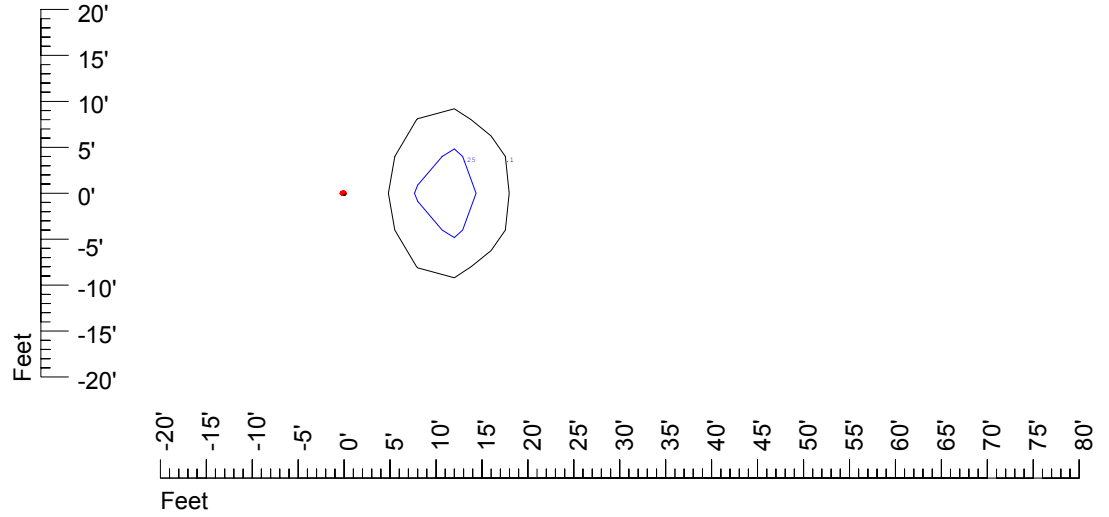

Isoline values — 0.1 fc — 0.25 fc — 0.5 fc — 1.0 fc — 2.0 fc

Mounting height 11' Tilt 0°

Mounting height 11' Tilt 30°

Mounting height 11' Tilt 15°

Mounting height 11' Tilt 45°

IES Photometric files C9249

Isoline template at 15' mounting height

Isoline values — 0.1 fc — 0.25 fc — 0.5 fc — 1.0 fc — 2.0 fc

Mounting height 15' Tilt 0°

Mounting height 15' Tilt 30°

Mounting height 15' Tilt 15°

Mounting height 15' Tilt 45°

IES Photometric files C9249

Isoline template at 20' mounting height

Isoline values — 0.1 fc — 0.25 fc — 0.5 fc — 1.0 fc — 2.0 fc

Mounting height 20' Tilt 0°

Mounting height 20' Tilt 30°

Mounting height 20' Tilt 15°

Mounting height 20' Tilt 45°