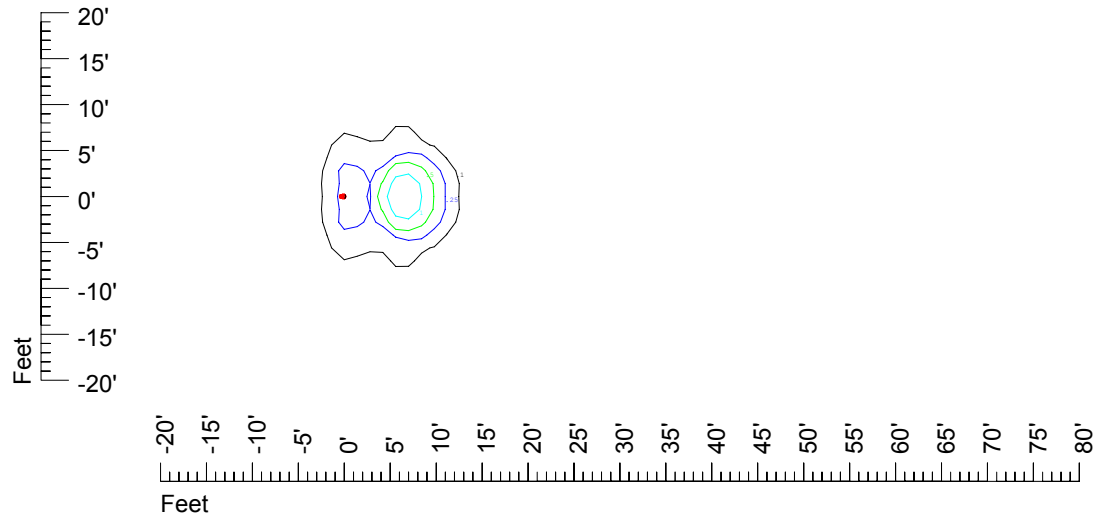

Isoline values — 0.1 fc — 0.25 fc — 0.5 fc — 1.0 fc — 2.0 fc

Mounting height 7' Tilt 0°

Mounting height 7' Tilt 30°

Mounting height 7' Tilt 15°

Mounting height 7' Tilt 45°

IES Photometric files C9249

Isoline template at 9' mounting height

Isoline values — 0.1 fc — 0.25 fc — 0.5 fc — 1.0 fc — 2.0 fc

Mounting height 9' Tilt 0°

Mounting height 9' Tilt 30°

Mounting height 9' Tilt 15°

Mounting height 9' Tilt 45°

IES Photometric files C9249

Isoline template at 11' mounting height

Isoline values — 0.1 fc — 0.25 fc — 0.5 fc — 1.0 fc — 2.0 fc

Mounting height 20' Tilt 0°

Mounting height 20' Tilt 30°

Mounting height 20' Tilt 15°

Mounting height 20' Tilt 45°