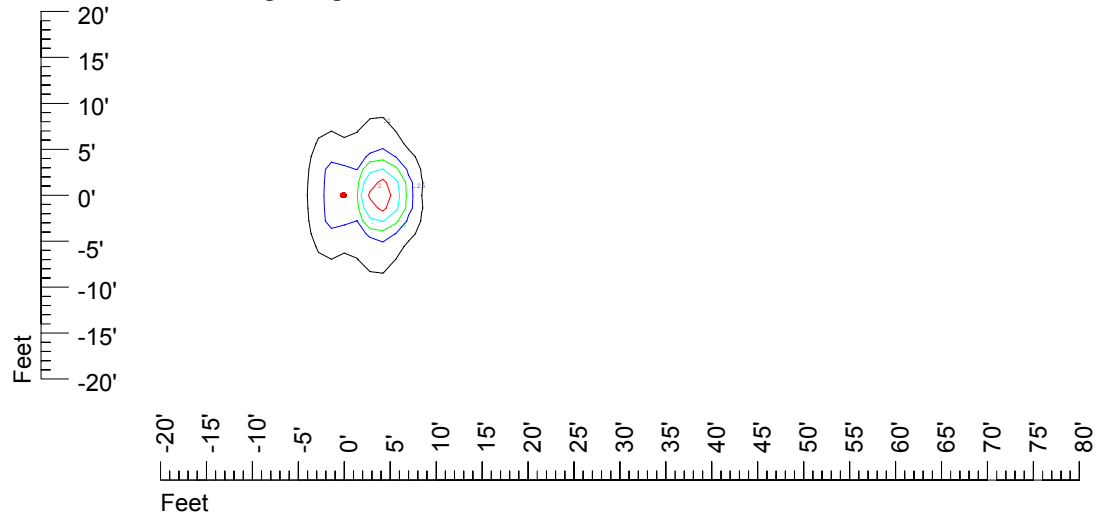

IES File: C9249

Lighting level in fc / Distance in feet

Vertical plan 0° to 180°
Horizontal plan 0°

— 2 fc — 1 fc — 0.5 fc — 0.25 fc — 0.1 fc

IES Photometric files C9249

Isoline template at 7' mounting height

Isoline values — 0.1 fc — 0.25 fc — 0.5 fc — 1.0 fc — 2.0 fc

Mounting height 7' Tilt 0°

Mounting height 7' Tilt 30°

Mounting height 7' Tilt 15°

Mounting height 7' Tilt 45°

IES Photometric files C9249

Isoline template at 9' mounting height

Isoline values — 0.1 fc — 0.25 fc — 0.5 fc — 1.0 fc — 2.0 fc

Mounting height 9' Tilt 0°

Mounting height 9' Tilt 30°

Mounting height 9' Tilt 15°

Mounting height 9' Tilt 45°

IES Photometric files C9249

Isoline template at 11' mounting height

Isoline values — 0.1 fc — 0.25 fc — 0.5 fc — 1.0 fc — 2.0 fc

Mounting height 20' Tilt 0°

Mounting height 20' Tilt 30°

Mounting height 20' Tilt 15°

Mounting height 20' Tilt 45°