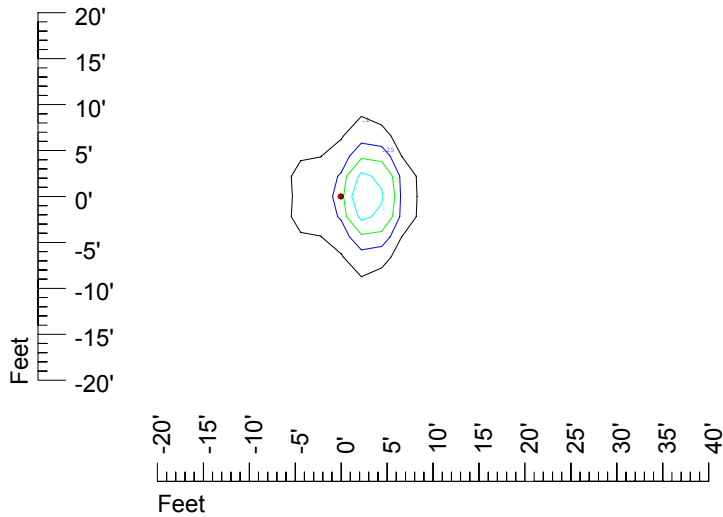

Isoline values — 0.1 fc — 0.25 fc — 0.5 fc — 1.0 fc — 2.0 fc

Mounting height 7' Tilt 0°

Mounting height 7' Tilt 30°

Mounting height 7' Tilt 15°

Mounting height 7' Tilt 45°

IES Photometric files C9249

Isoline template at 9' mounting height

Isoline values — 0.1 fc — 0.25 fc — 0.5 fc — 1.0 fc — 2.0 fc

Mounting height 9' Tilt 0°

Mounting height 9' Tilt 30°

Mounting height 9' Tilt 15°

Mounting height 9' Tilt 45°

IES Photometric files C9249

Isoline template at 11' mounting height

Isoline values — 0.1 fc — 0.25 fc — 0.5 fc — 1.0 fc — 2.0 fc

Mounting height 11' Tilt 0°

Mounting height 11' Tilt 30°

Mounting height 11' Tilt 15°

Mounting height 11' Tilt 45°

IES Photometric files C9249

Isoline template at 15' mounting height

Isoline values — 0.1 fc — 0.25 fc — 0.5 fc — 1.0 fc — 2.0 fc

Mounting height 15' Tilt 0°

Mounting height 15' Tilt 30°

Mounting height 15' Tilt 15°

Mounting height 15' Tilt 45°

IES Photometric files C9249

Isoline template at 20' mounting height