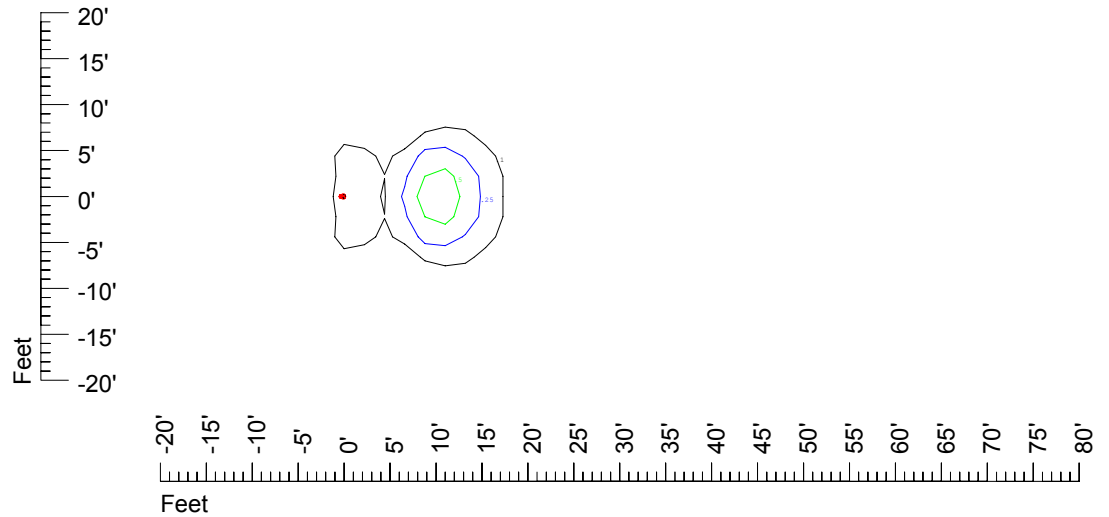

Isoline values — 0.1 fc — 0.25 fc — 0.5 fc — 1.0 fc — 2.0 fc

Mounting height 9' Tilt 0°

Mounting height 9' Tilt 30°

Mounting height 9' Tilt 15°

Mounting height 9' Tilt 45°

IES Photometric files C9249

Isoline template at 11' mounting height

Isoline values — 0.1 fc — 0.25 fc — 0.5 fc — 1.0 fc — 2.0 fc

Mounting height 11' Tilt 0°

Mounting height 11' Tilt 30°

Mounting height 11' Tilt 15°

Mounting height 11' Tilt 45°

IES Photometric files C9249

Isoline template at 15' mounting height

Isoline values — 0.1 fc — 0.25 fc — 0.5 fc — 1.0 fc — 2.0 fc

Mounting height 15' Tilt 0°

Mounting height 15' Tilt 30°

Mounting height 15' Tilt 15°

Mounting height 15' Tilt 45°

IES Photometric files C9249

Isoline template at 20' mounting height

Isoline values — 0.1 fc — 0.25 fc — 0.5 fc — 1.0 fc — 2.0 fc

Mounting height 20' Tilt 0°

Mounting height 20' Tilt 30°

Mounting height 20' Tilt 15°

Mounting height 20' Tilt 45°