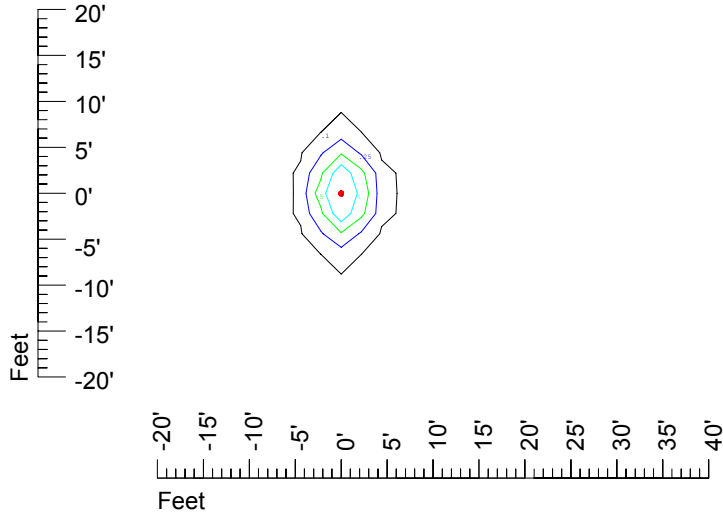

IES File: C9249

Lighting level in fc / Distance in feet

Vertical plan 0° to 180°
Horizontal plan 0°

— 2 fc — 1 fc — 0.5 fc — 0.25 fc — 0.1 fc

IES Photometric files C9249

Isoline template at 7' mounting height

Isoline values — 0.1 fc — 0.25 fc — 0.5 fc — 1.0 fc — 2.0 fc

Mounting height 7' Tilt 0°

Mounting height 7' Tilt 30°

Mounting height 7' Tilt 15°

Mounting height 7' Tilt 45°

IES Photometric files C9249

Isoline template at 9' mounting height

Isoline values — 0.1 fc — 0.25 fc — 0.5 fc — 1.0 fc — 2.0 fc

Mounting height 9' Tilt 0°

Mounting height 9' Tilt 30°

Mounting height 9' Tilt 15°

Mounting height 9' Tilt 45°

IES Photometric files C9249

Isoline template at 11' mounting height

Isoline values — 0.1 fc — 0.25 fc — 0.5 fc — 1.0 fc — 2.0 fc

Mounting height 11' Tilt 0°

Mounting height 11' Tilt 30°

Mounting height 11' Tilt 15°

Mounting height 11' Tilt 45°

IES Photometric files C9249

Isoline template at 15' mounting height