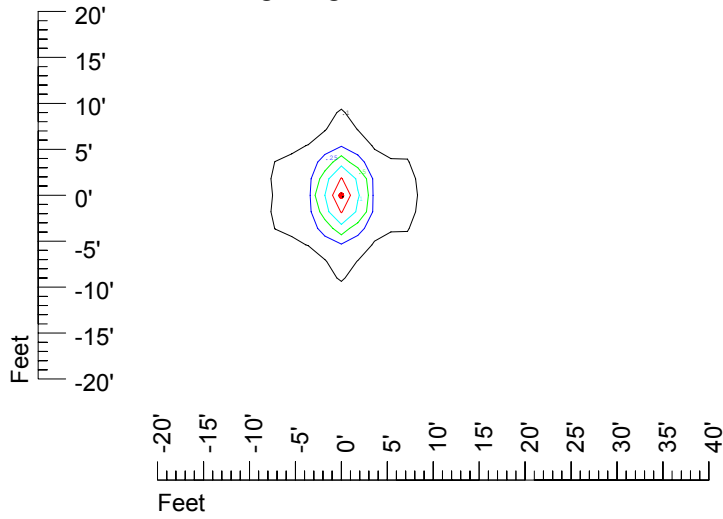

IES File: C9249

Lighting level in fc / Distance in feet

Vertical plan 0° to 180°
Horizontal plan 0°

— 2 fc — 1 fc — 0.5 fc — 0.25 fc — 0.1 fc

IES Photometric files C9249

Isoline template at 7' mounting height

Isoline values — 0.1 fc — 0.25 fc — 0.5 fc — 1.0 fc — 2.0 fc

Mounting height 7' Tilt 0°

Mounting height 7' Tilt 30°

Mounting height 7' Tilt 15°

Mounting height 7' Tilt 45°

IES Photometric files C9249

Isoline template at 9' mounting height

Isoline values — 0.1 fc — 0.25 fc — 0.5 fc — 1.0 fc — 2.0 fc

Mounting height 9' Tilt 0°

Mounting height 9' Tilt 30°

Mounting height 9' Tilt 15°

Mounting height 9' Tilt 45°

IES Photometric files C9249

Isoline template at 11' mounting height

Isoline values — 0.1 fc — 0.25 fc — 0.5 fc — 1.0 fc — 2.0 fc

Mounting height 11' Tilt 0°

Mounting height 11' Tilt 30°

Mounting height 11' Tilt 15°

Mounting height 11' Tilt 45°

IES Photometric files C9249

Isoline template at 15' mounting height