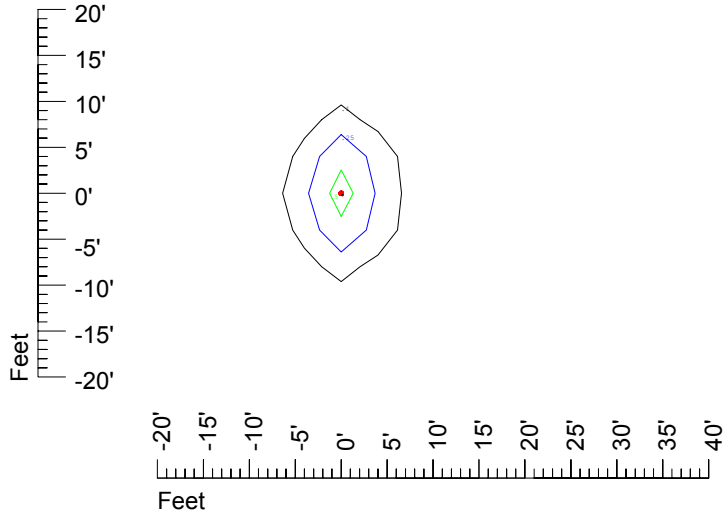

Isoline values — 0.1 fc — 0.25 fc — 0.5 fc — 1.0 fc — 2.0 fc

Mounting height 7' Tilt 0°

Mounting height 7' Tilt 30°

Mounting height 7' Tilt 15°

Mounting height 7' Tilt 45°

IES Photometric files C9249

Isoline template at 9' mounting height

Isoline values — 0.1 fc — 0.25 fc — 0.5 fc — 1.0 fc — 2.0 fc

Mounting height 11' Tilt 0°

Mounting height 11' Tilt 30°

Mounting height 11' Tilt 15°

Mounting height 11' Tilt 45°

IES Photometric files C9249

Isoline template at 15' mounting height

Isoline values — 0.1 fc — 0.25 fc — 0.5 fc — 1.0 fc — 2.0 fc

Mounting height 15' Tilt 0°

Mounting height 15' Tilt 30°

Mounting height 15' Tilt 15°

Mounting height 15' Tilt 45°

IES Photometric files C9249

Isoline template at 20' mounting height

Isoline values — 0.1 fc — 0.25 fc — 0.5 fc — 1.0 fc — 2.0 fc

Mounting height 20' Tilt 0°

Mounting height 20' Tilt 30°

Mounting height 20' Tilt 15°

Mounting height 20' Tilt 45°