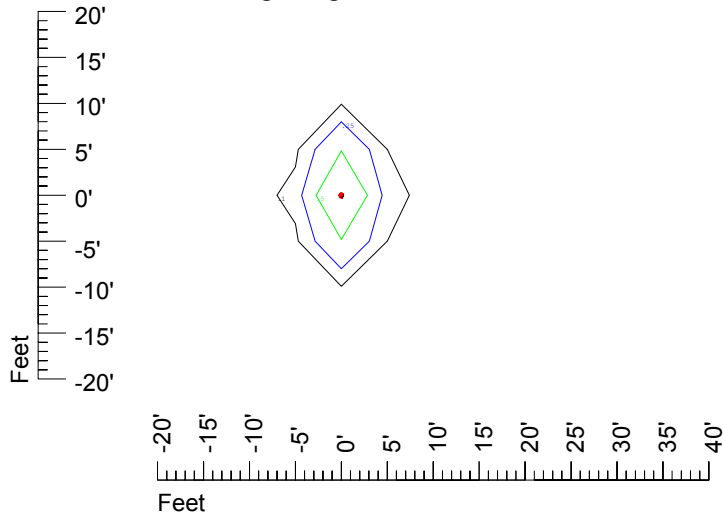

IES Photometric files C9248

Isoline template at 25' mounting height

Isoline values — 0.1 fc — 0.25 fc — 0.5 fc — 1.0 fc — 2.0 fc

Mounting height 25' Tilt 0°