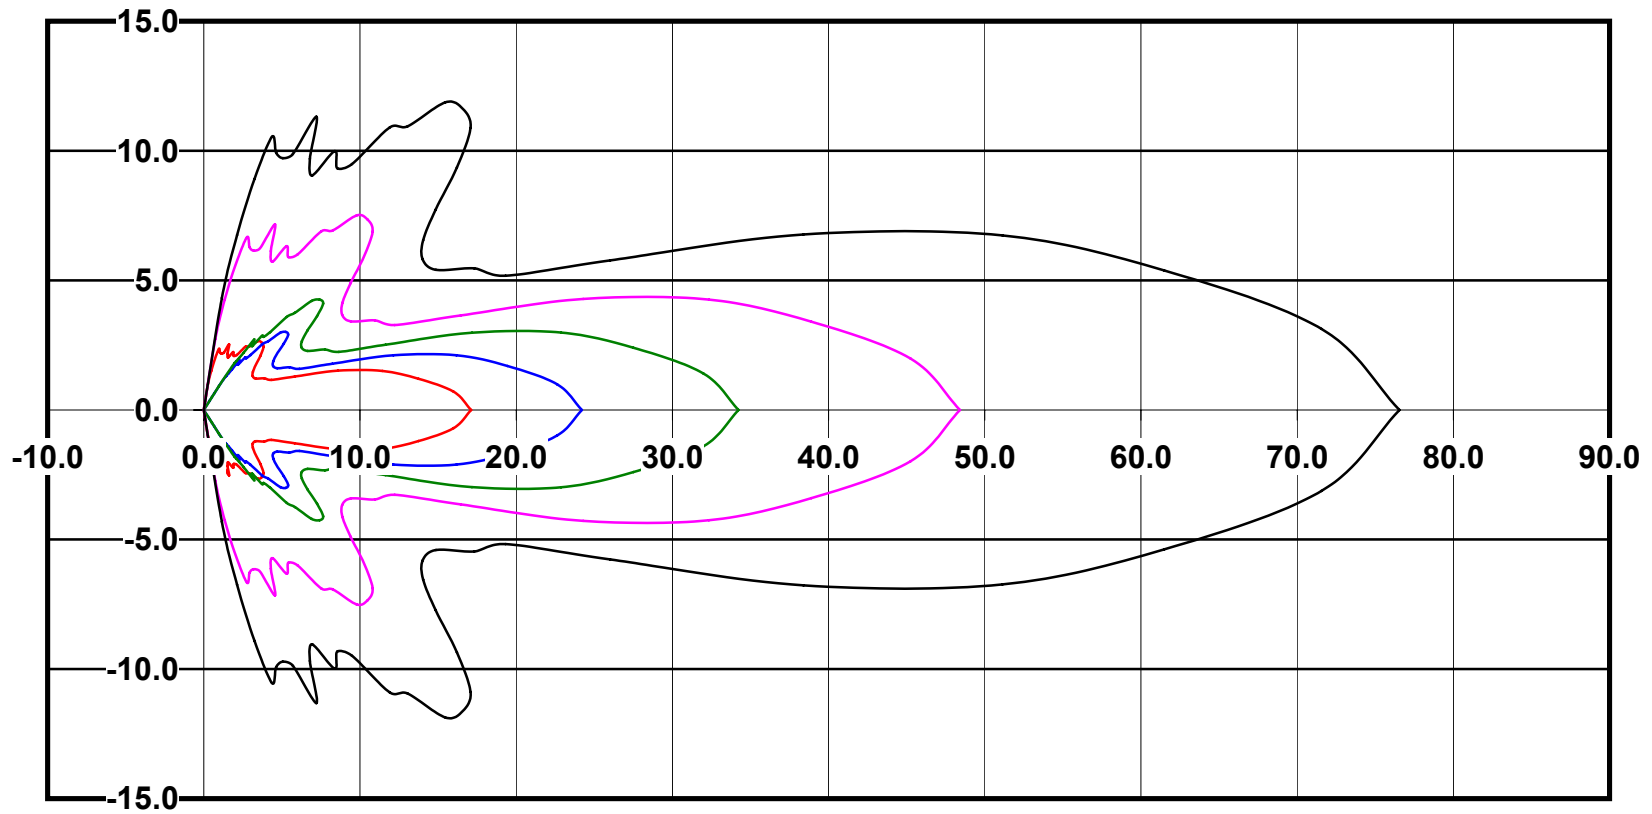

**IES File: C9248**

Lighting level in fc / Distance in feet

Vertical plan 0° to 180°  
Horizontal plan 0°

— 2 fc — 1 fc — 0.5 fc — 0.25 fc — 0.1 fc