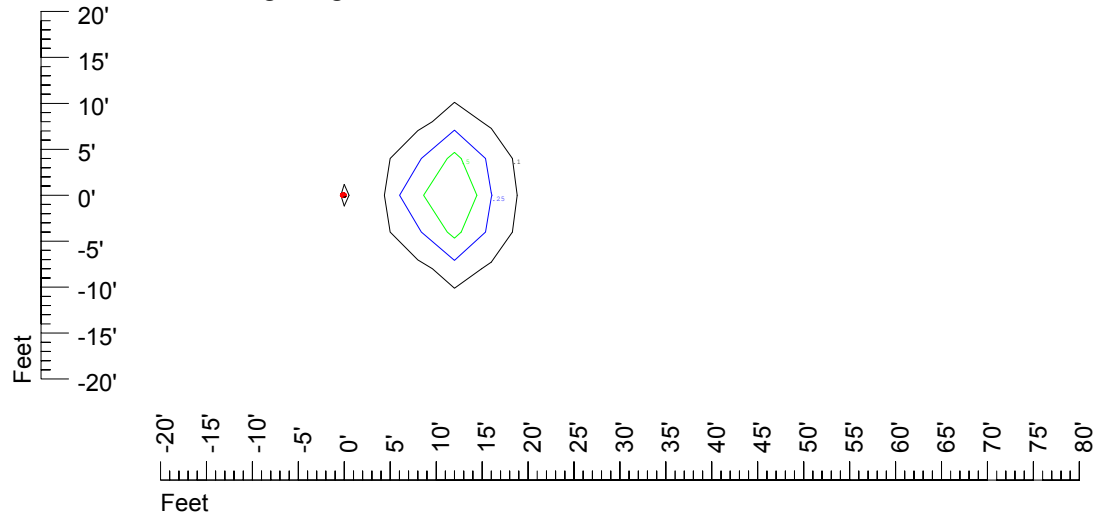

## Isoline template at 20' mounting height

Isoline values — 0.1 fc — 0.25 fc — 0.5 fc — 1.0 fc — 2.0 fc

Mounting height 20' Tilt 0°

Mounting height 20 Tilt 30°

Mounting height 20' Tilt 15°

Mounting height 20 Tilt 45°