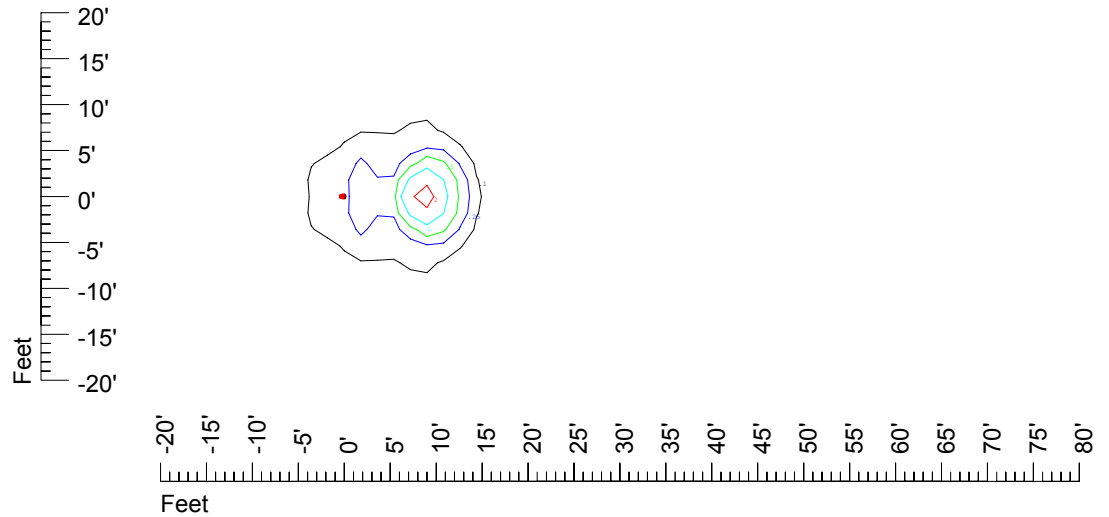

## Isoline template at 9' mounting height

Isoline values — 0.1 fc — 0.25 fc — 0.5 fc — 1.0 fc — 2.0 fc

Mounting height 9' Tilt 0°

Mounting height 9 Tilt 30°

Mounting height 9' Tilt 15°

Mounting height 9 Tilt 45°