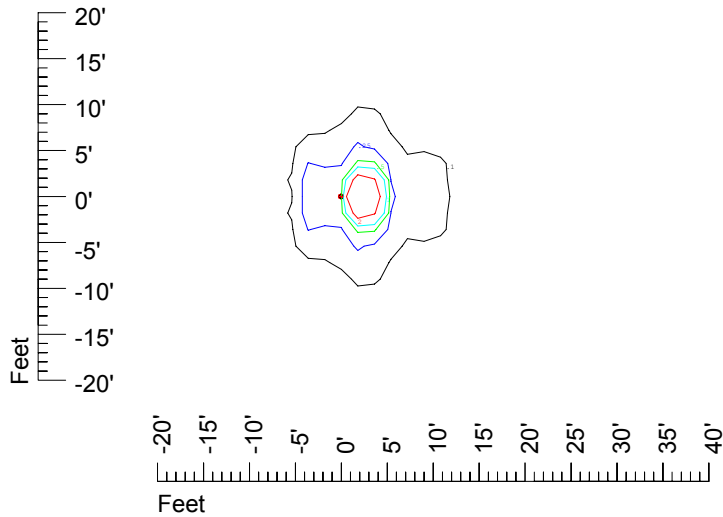

## Isoline template at 7' mounting height

Isoline values — 0.1 fc — 0.25 fc — 0.5 fc — 1.0 fc — 2.0 fc

Mounting height 7' Tilt 0°

Mounting height 7 Tilt 30°

Mounting height 7' Tilt 15°

Mounting height 7 Tilt 45°

## Isoline template at 9' mounting height

Isoline values — 0.1 fc — 0.25 fc — 0.5 fc — 1.0 fc — 2.0 fc

Mounting height 9' Tilt 0°

Mounting height 9 Tilt 30°

Mounting height 9' Tilt 15°

Mounting height 9 Tilt 45°