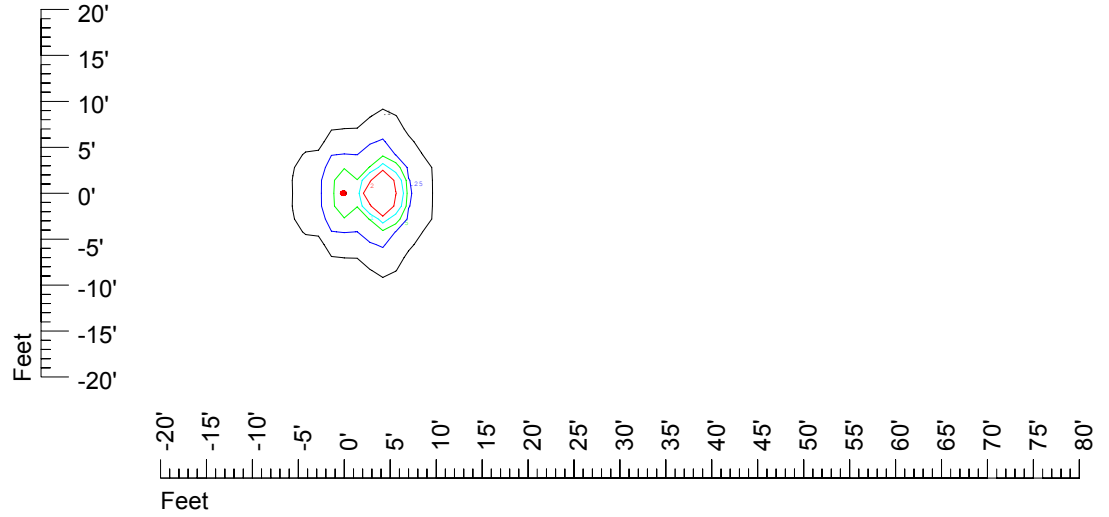

## Isoline template at 7' mounting height

Isoline values — 0.1 fc — 0.25 fc — 0.5 fc — 1.0 fc — 2.0 fc

Mounting height 7' Tilt 0°

Mounting height 7 Tilt 30°

Mounting height 7' Tilt 15°

Mounting height 7 Tilt 45°