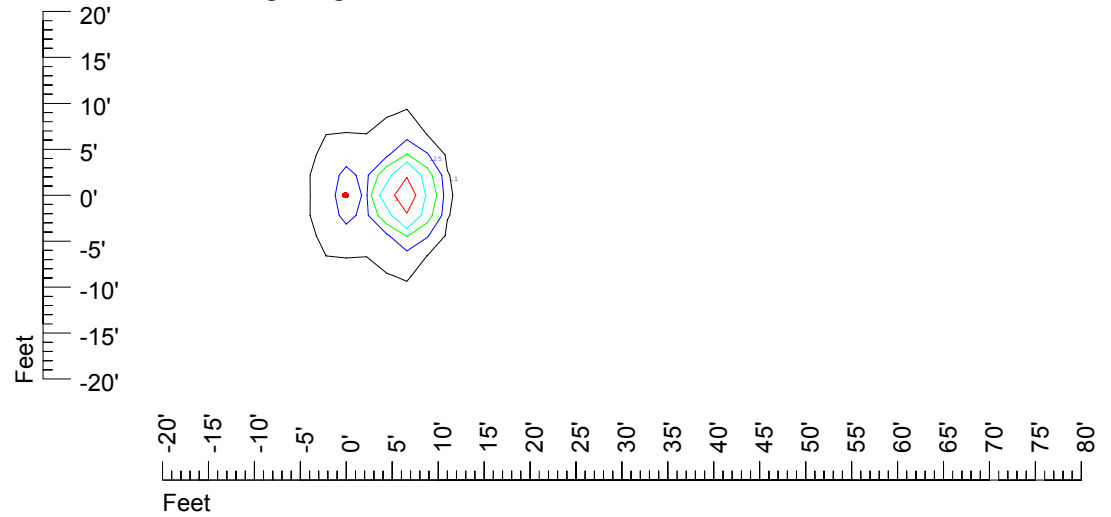

## Isoline template at 11' mounting height

Isoline values — 0.1 fc — 0.25 fc — 0.5 fc — 1.0 fc — 2.0 fc

Mounting height 11' Tilt 0°

Mounting height 11 Tilt 30°

Mounting height 11' Tilt 15°

Mounting height 11 Tilt 45°