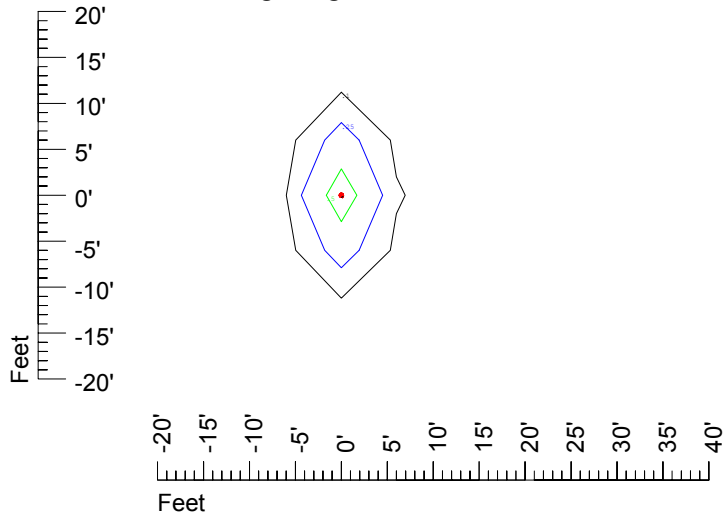

Mounting height 30' Tilt 15°

Isoline values — 0.1 fc — 0.25 fc — 0.5 fc — 1.0 fc — 2.0 fc

Mounting height 30' Tilt 0°