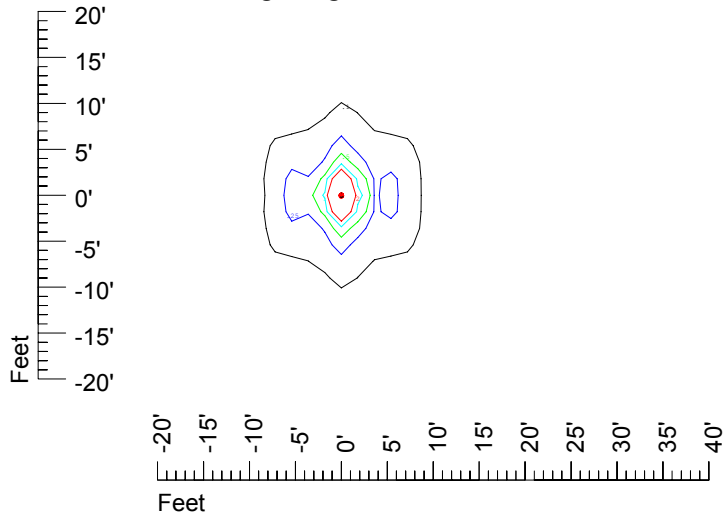

Mounting height 9' Tilt 15°

Isoline values — 0.1 fc — 0.25 fc — 0.5 fc — 1.0 fc — 2.0 fc

Mounting height 9' Tilt 0°