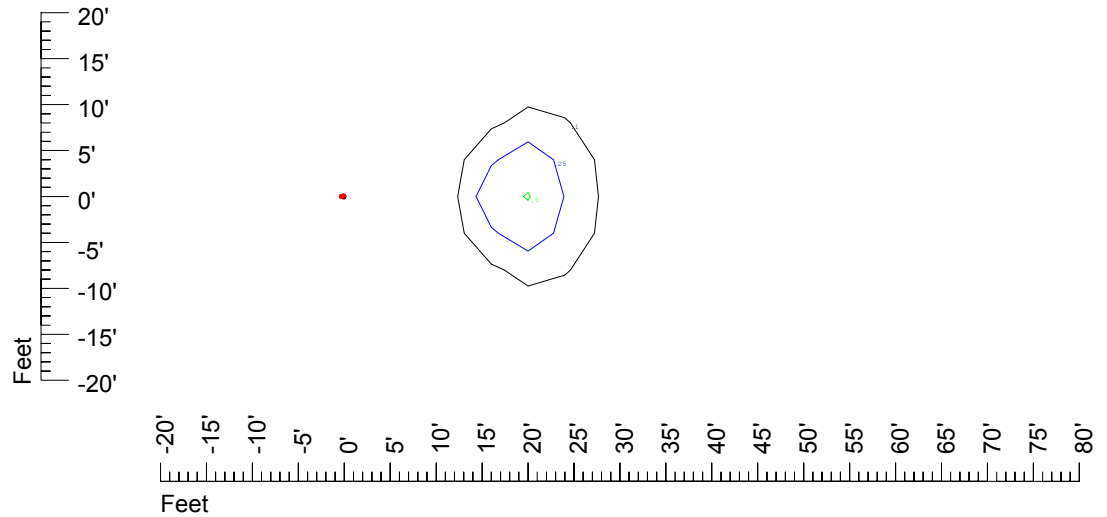

## Isoline template at 20' mounting height

Isoline values — 0.1 fc — 0.25 fc — 0.5 fc — 1.0 fc — 2.0 fc

Mounting height 20' Tilt 0°

Mounting height 20 Tilt 30°

Mounting height 20' Tilt 15°

Mounting height 20 Tilt 45°