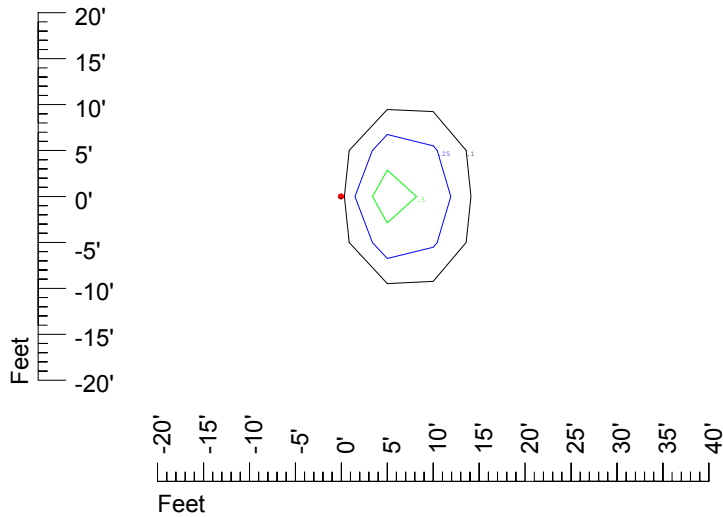

## Isoline template at 25' mounting height

Isoline values — 0.1 fc — 0.25 fc — 0.5 fc — 1.0 fc — 2.0 fc

Mounting height 25' Tilt 0°

Mounting height 25 Tilt 30°

Mounting height 25' Tilt 15°

Mounting height 25 Tilt 45°