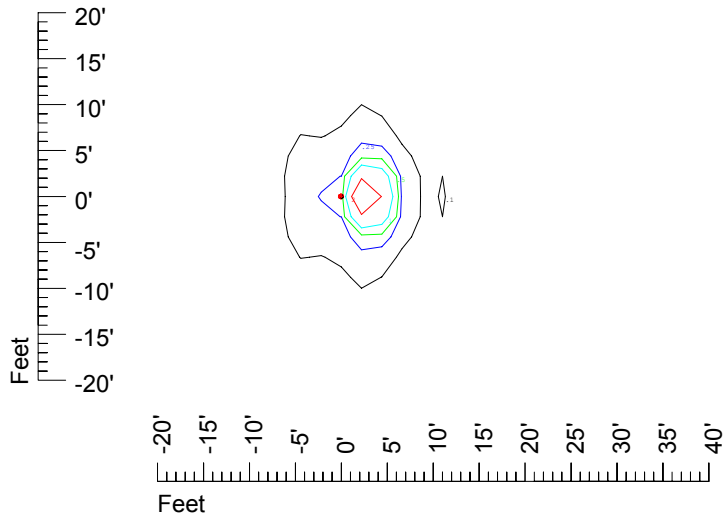

## Isoline template at 11' mounting height

Isoline values — 0.1 fc — 0.25 fc — 0.5 fc — 1.0 fc — 2.0 fc

Mounting height 11' Tilt 0°

Mounting height 11 Tilt 30°

Mounting height 11' Tilt 15°

Mounting height 11 Tilt 45°