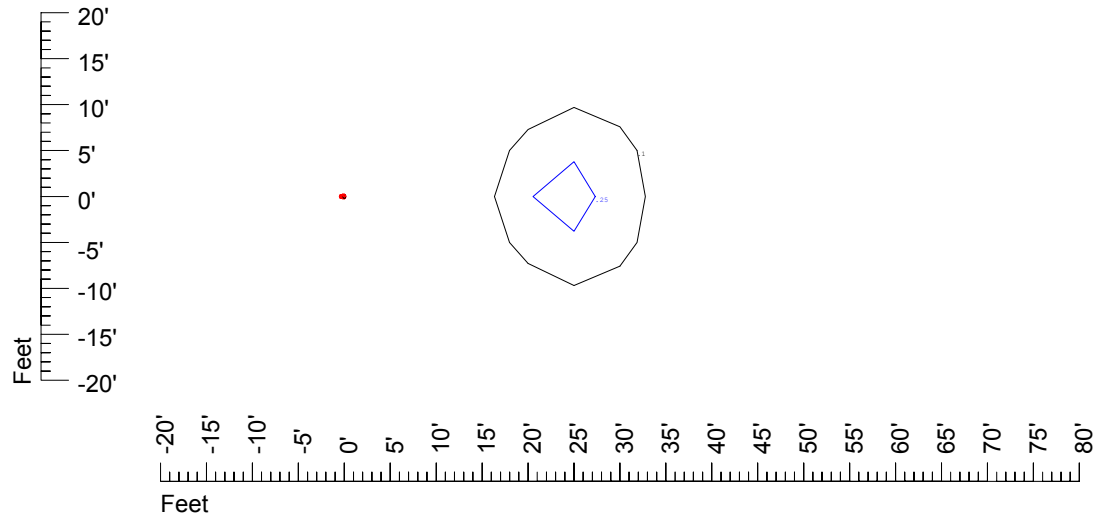

## Isoline template at 25' mounting height

Isoline values — 0.1 fc — 0.25 fc — 0.5 fc — 1.0 fc — 2.0 fc

Mounting height 25' Tilt 0°

Mounting height 25 Tilt 30°

Mounting height 25' Tilt 15°

Mounting height 25 Tilt 45°