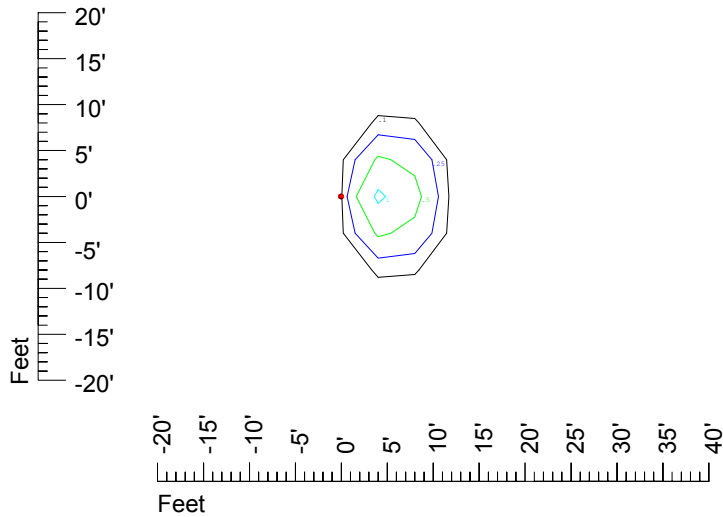

## Isoline template at 20' mounting height

Isoline values — 0.1 fc — 0.25 fc — 0.5 fc — 1.0 fc — 2.0 fc

Mounting height 20' Tilt 0°

Mounting height 20 Tilt 30°

Mounting height 20' Tilt 15°

Mounting height 20 Tilt 45°