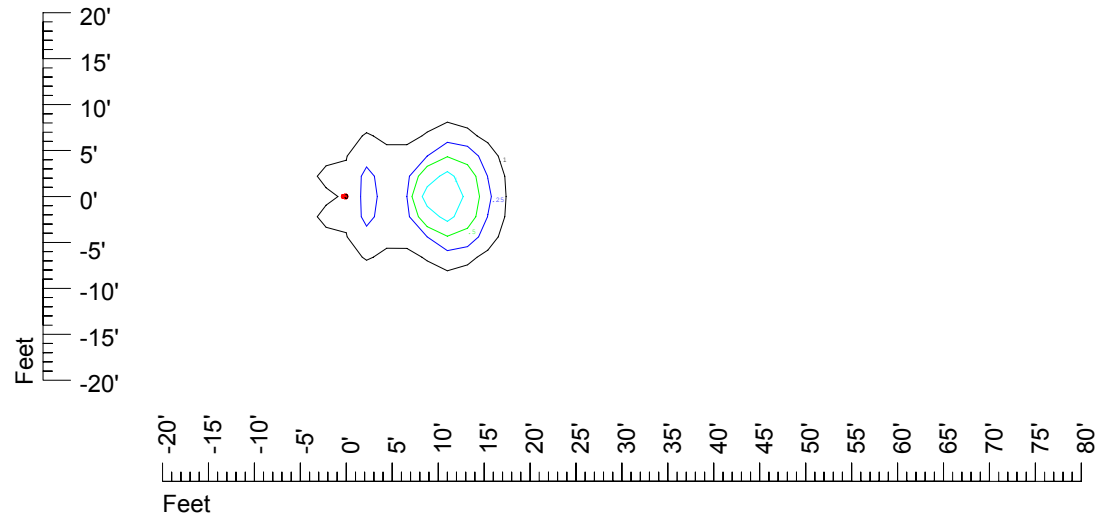

## Isoline template at 11' mounting height

Isoline values — 0.1 fc — 0.25 fc — 0.5 fc — 1.0 fc — 2.0 fc

Mounting height 11' Tilt 0°

Mounting height 11 Tilt 30°

Mounting height 11' Tilt 15°

Mounting height 11 Tilt 45°