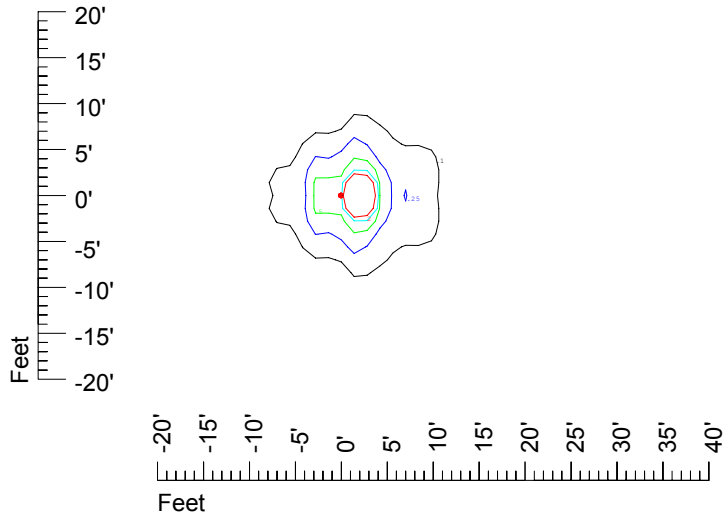

## Isoline template at 7' mounting height

Isoline values — 0.1 fc — 0.25 fc — 0.5 fc — 1.0 fc — 2.0 fc

Mounting height 7' Tilt 0°

Mounting height 7 Tilt 30°

Mounting height 7' Tilt 15°

Mounting height 7 Tilt 45°