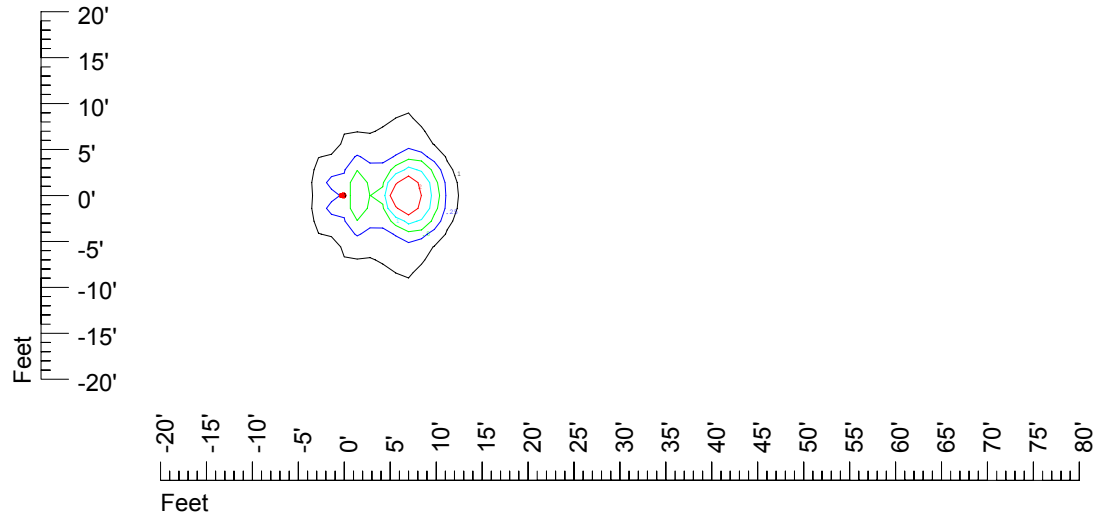

## Isoline template at 7' mounting height

Isoline values — 0.1 fc — 0.25 fc — 0.5 fc — 1.0 fc — 2.0 fc

Mounting height 7' Tilt 0°

Mounting height 7 Tilt 30°

Mounting height 7' Tilt 15°

Mounting height 7 Tilt 45°