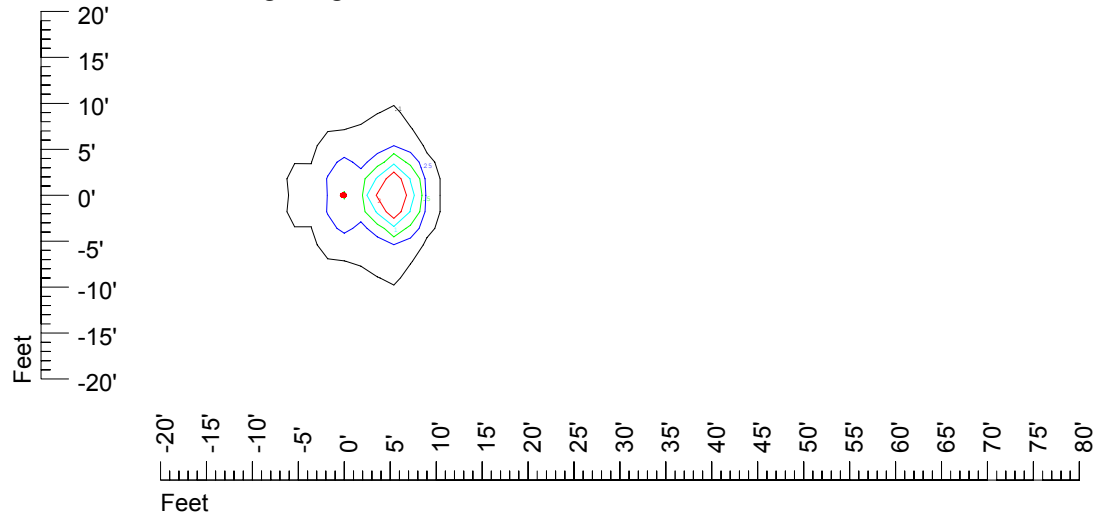

## Isoline template at 9' mounting height

Isoline values — 0.1 fc — 0.25 fc — 0.5 fc — 1.0 fc — 2.0 fc

Mounting height 9' Tilt 0°

Mounting height 9 Tilt 30°

Mounting height 9' Tilt 15°

Mounting height 9 Tilt 45°