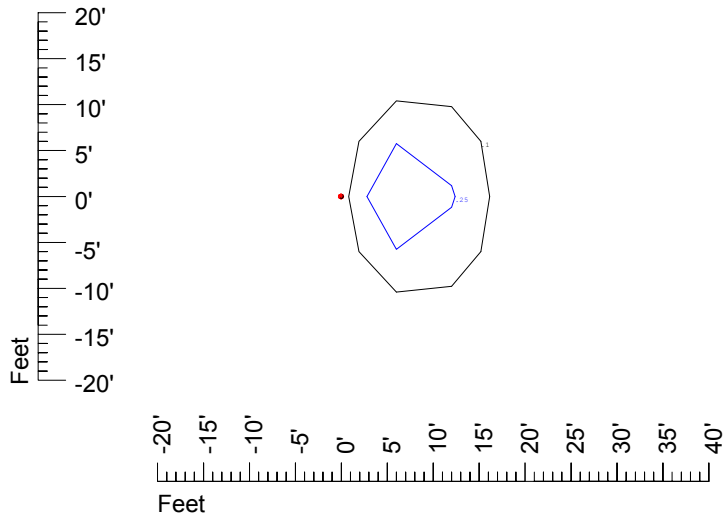

## Isoline template at 30' mounting height

Isoline values — 0.1 fc — 0.25 fc — 0.5 fc — 1.0 fc — 2.0 fc

Mounting height 30' Tilt 0°

Mounting height 30 Tilt 30°

Mounting height 30' Tilt 15°

Mounting height 30 Tilt 45°