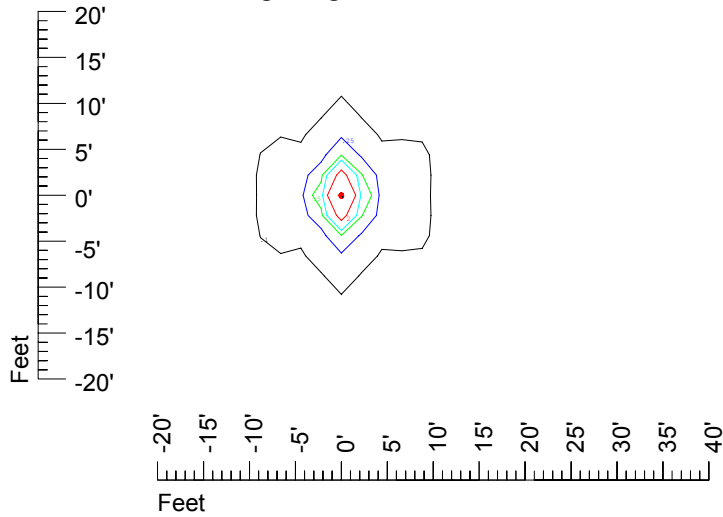

Mounting height 11' Tilt 15°

Isoline values — 0.1 fc — 0.25 fc — 0.5 fc — 1.0 fc — 2.0 fc

Mounting height 11' Tilt 0°