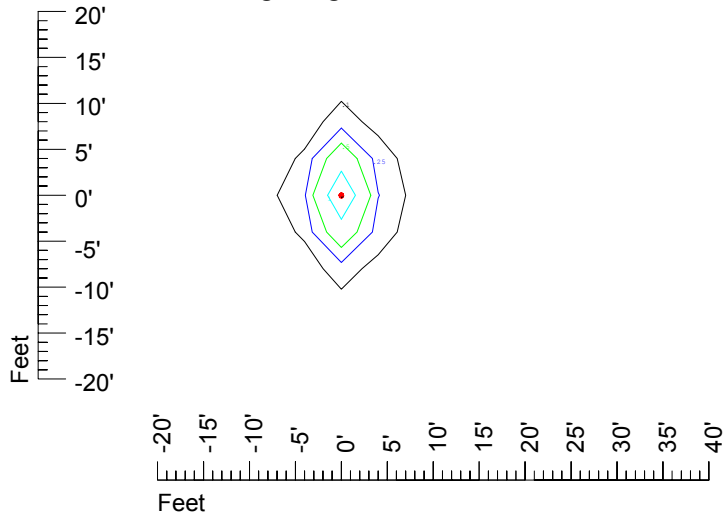

Mounting height 20' Tilt 15°

Isoline values — 0.1 fc — 0.25 fc — 0.5 fc — 1.0 fc — 2.0 fc

Mounting height 20' Tilt 0°