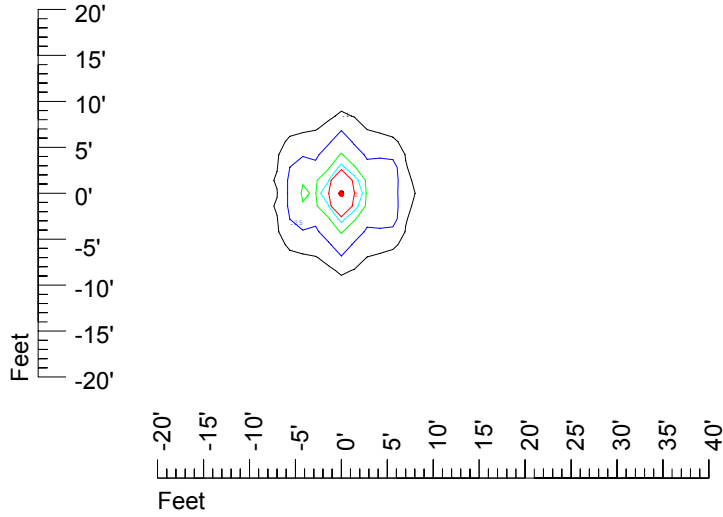

**IES File: C9248**

Lighting level in fc / Distance in feet

Vertical plan 0° to 180°  
Horizontal plan 0°

— 2 fc — 1 fc — 0.5 fc — 0.25 fc — 0.1 fc

## Isoline template at 7' mounting height

Isoline values — 0.1 fc — 0.25 fc — 0.5 fc — 1.0 fc — 2.0 fc

Mounting height 7' Tilt 0°

Mounting height 7 Tilt 30°

Mounting height 7' Tilt 15°

Mounting height 7 Tilt 45°