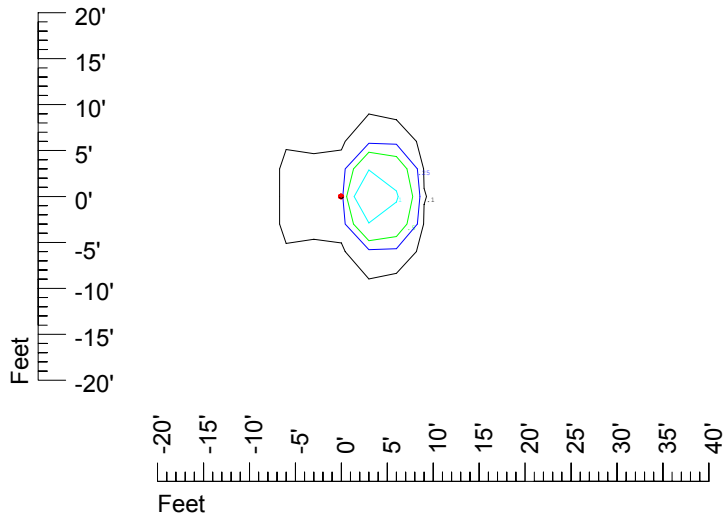

## Isoline template at 15' mounting height

Isoline values — 0.1 fc — 0.25 fc — 0.5 fc — 1.0 fc — 2.0 fc

Mounting height 15' Tilt 0°

Mounting height 15 Tilt 30°

Mounting height 15' Tilt 15°

Mounting height 15 Tilt 45°