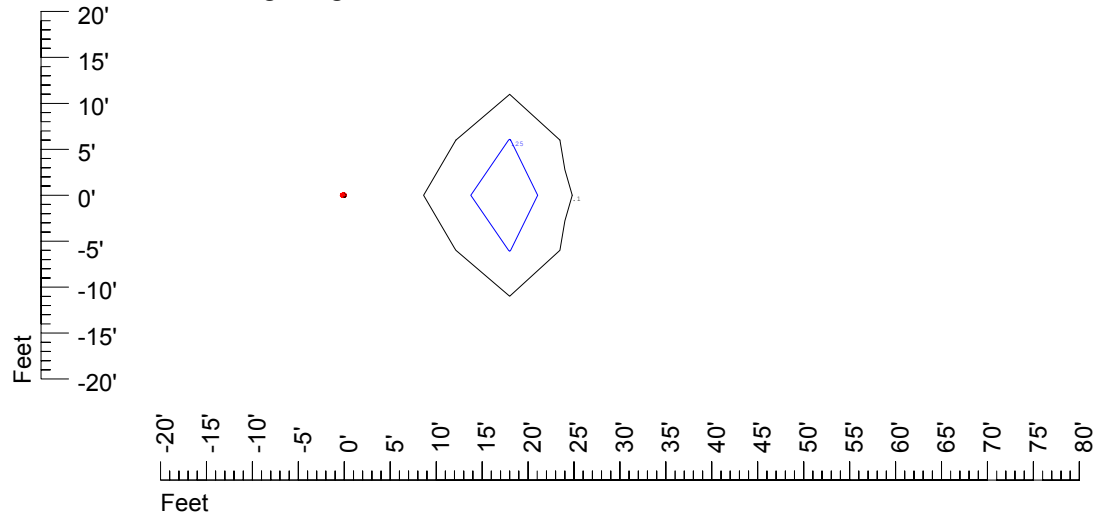

## Isoline template at 30' mounting height

Isoline values — 0.1 fc — 0.25 fc — 0.5 fc — 1.0 fc — 2.0 fc

Mounting height 30' Tilt 0°

Mounting height 30 Tilt 30°

Mounting height 30' Tilt 15°

Mounting height 30 Tilt 45°