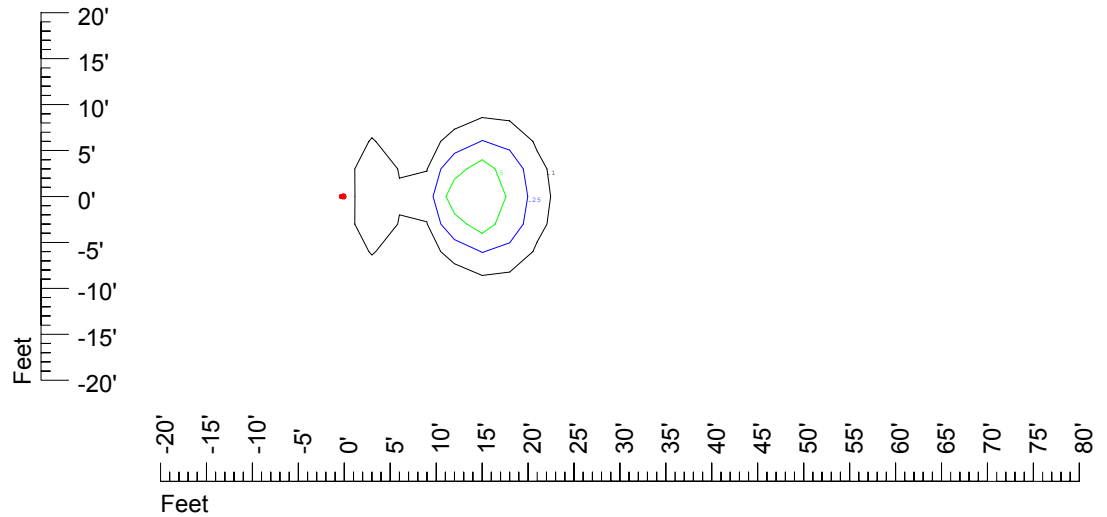

## Isoline template at 15' mounting height

Isoline values — 0.1 fc — 0.25 fc — 0.5 fc — 1.0 fc — 2.0 fc

Mounting height 15' Tilt 0°

Mounting height 15 Tilt 30°

Mounting height 15' Tilt 15°

Mounting height 15 Tilt 45°