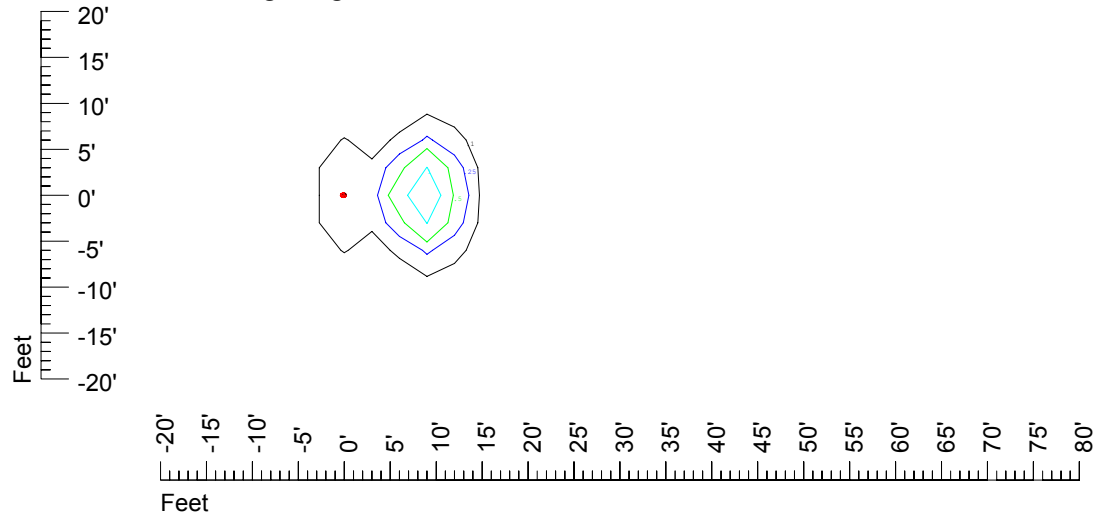

## Isoline template at 15' mounting height

Isoline values — 0.1 fc — 0.25 fc — 0.5 fc — 1.0 fc — 2.0 fc

Mounting height 15' Tilt 0°

Mounting height 15 Tilt 30°

Mounting height 15' Tilt 15°

Mounting height 15 Tilt 45°