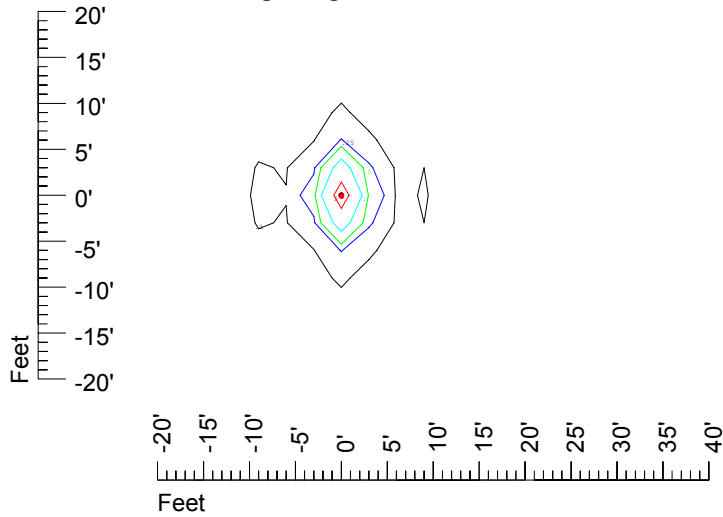

Mounting height 15' Tilt 15°

Isoline values — 0.1 fc — 0.25 fc — 0.5 fc — 1.0 fc — 2.0 fc

Mounting height 15' Tilt 0°