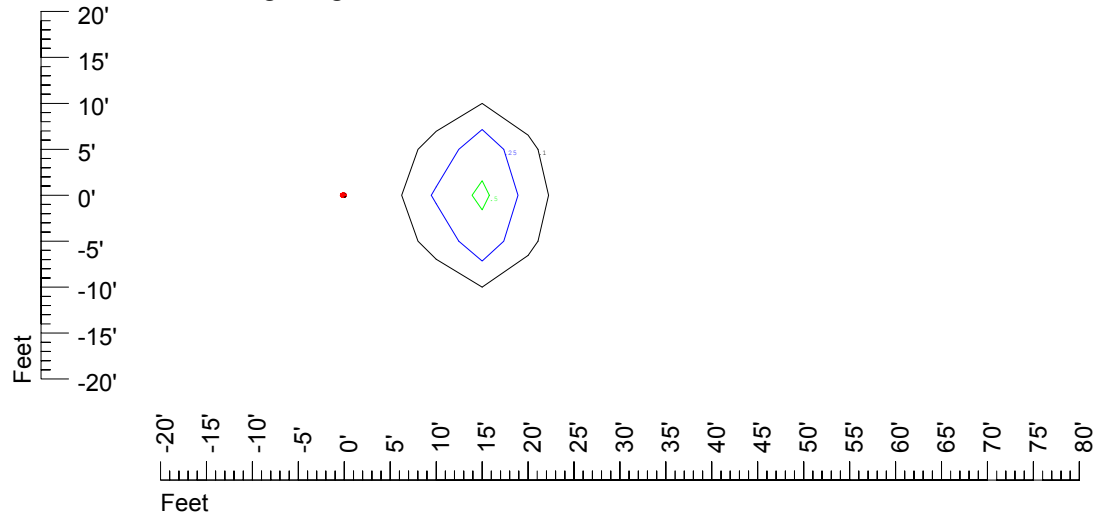

Mounting height 25 Tilt 30°