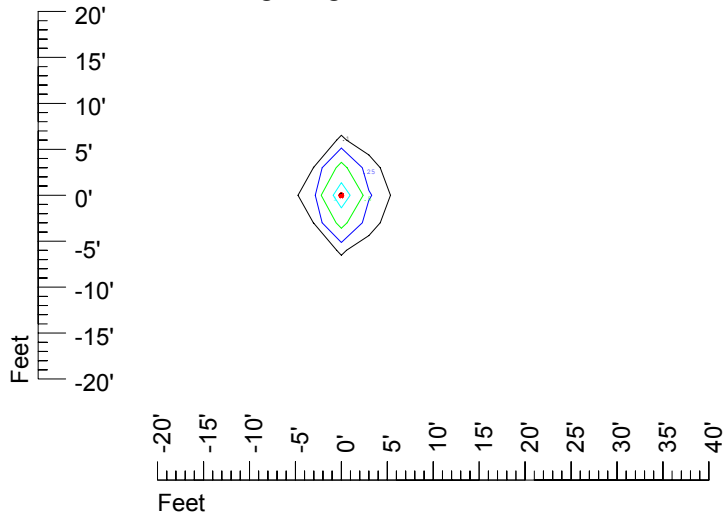

Isoline values — 0.1 fc — 0.25 fc — 0.5 fc — 1.0 fc — 2.0 fc

Mounting height 7' Tilt 0°

Mounting height 7 Tilt 30°

Mounting height 7' Tilt 15°

Mounting height 7 Tilt 45°

IES Photometric files C9246

Isoline template at 9' mounting height

Isoline values — 0.1 fc — 0.25 fc — 0.5 fc — 1.0 fc — 2.0 fc

Mounting height 9' Tilt 0°

Mounting height 9 Tilt 30°

Mounting height 9' Tilt 15°

Mounting height 9 Tilt 45°

IES Photometric files C9246

Isoline template at 11' mounting height

Isoline values — 0.1 fc — 0.25 fc — 0.5 fc — 1.0 fc — 2.0 fc

Mounting height 11' Tilt 0°

Mounting height 11 Tilt 30°

Mounting height 11' Tilt 15°

Mounting height 11 Tilt 45°

IES Photometric files C9246

Isoline template at 15' mounting height

Isoline values — 0.1 fc — 0.25 fc — 0.5 fc — 1.0 fc — 2.0 fc

Mounting height 15' Tilt 0°

Mounting height 15 Tilt 30°

Mounting height 15' Tilt 15°

Mounting height 15 Tilt 45°

IES Photometric files C9246

Isoline template at 20' mounting height