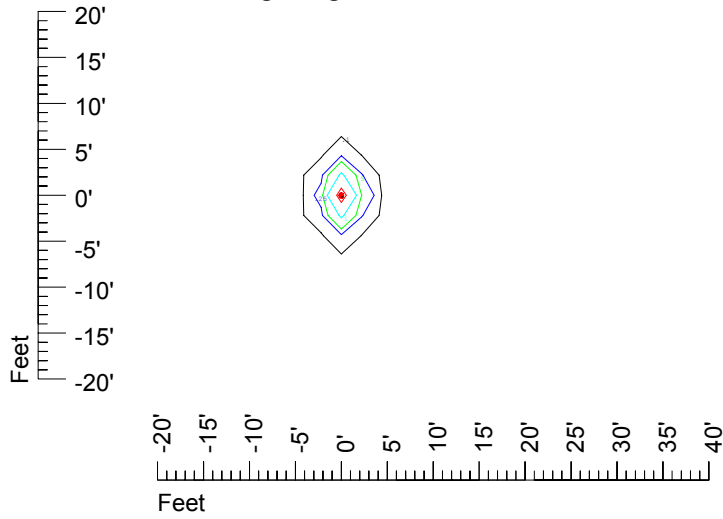

Isoline values — 0.1 fc — 0.25 fc — 0.5 fc — 1.0 fc — 2.0 fc

Mounting height 7' Tilt 0°

Mounting height 7 Tilt 30°

Mounting height 7' Tilt 15°

Mounting height 7 Tilt 45°

IES Photometric files C9246

Isoline template at 9' mounting height

Isoline values — 0.1 fc — 0.25 fc — 0.5 fc — 1.0 fc — 2.0 fc

Mounting height 9' Tilt 0°

Mounting height 9 Tilt 30°

Mounting height 9' Tilt 15°

Mounting height 9 Tilt 45°

IES Photometric files C9246

Isoline template at 11' mounting height

Isoline values — 0.1 fc — 0.25 fc — 0.5 fc — 1.0 fc — 2.0 fc

Mounting height 11' Tilt 0°

Mounting height 11 Tilt 30°

Mounting height 11' Tilt 15°

Mounting height 11 Tilt 45°

IES Photometric files C9246

Isoline template at 15' mounting height

Isoline values — 0.1 fc — 0.25 fc — 0.5 fc — 1.0 fc — 2.0 fc

Mounting height 20' Tilt 0°

Mounting height 20 Tilt 30°

Mounting height 20' Tilt 15°

Mounting height 20 Tilt 45°