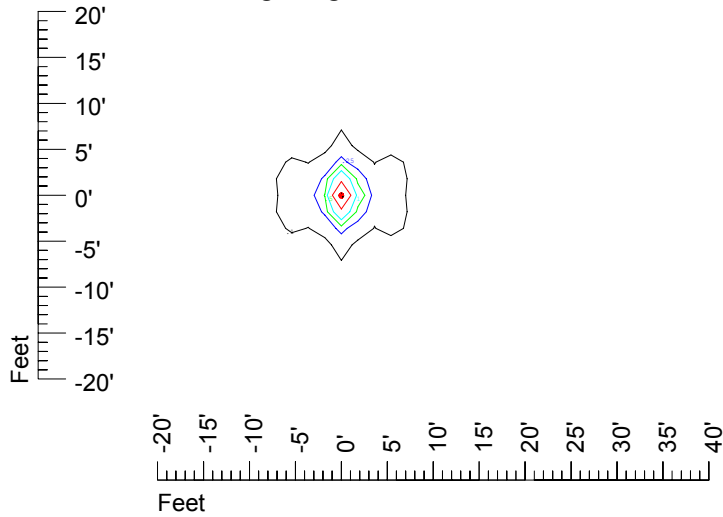

IES File: C9246

Lighting level in fc / Distance in feet

Vertical plan 0° to 180°
Horizontal plan 0°

— 2 fc — 1 fc — 0.5 fc — 0.25 fc — 0.1 fc

IES Photometric files C9246

Isoline template at 7' mounting height

Isoline values — 0.1 fc — 0.25 fc — 0.5 fc — 1.0 fc — 2.0 fc

Mounting height 7' Tilt 0°

Mounting height 7 Tilt 30°

Mounting height 7' Tilt 15°

Mounting height 7 Tilt 45°

IES Photometric files C9246

Isoline template at 9' mounting height

Isoline values — 0.1 fc — 0.25 fc — 0.5 fc — 1.0 fc — 2.0 fc

Mounting height 9' Tilt 0°

Mounting height 9 Tilt 30°

Mounting height 9' Tilt 15°

Mounting height 9 Tilt 45°

IES Photometric files C9246

Isoline template at 11' mounting height

Isoline values — 0.1 fc — 0.25 fc — 0.5 fc — 1.0 fc — 2.0 fc

Mounting height 20' Tilt 0°

Mounting height 20 Tilt 30°

Mounting height 20' Tilt 15°

Mounting height 20 Tilt 45°