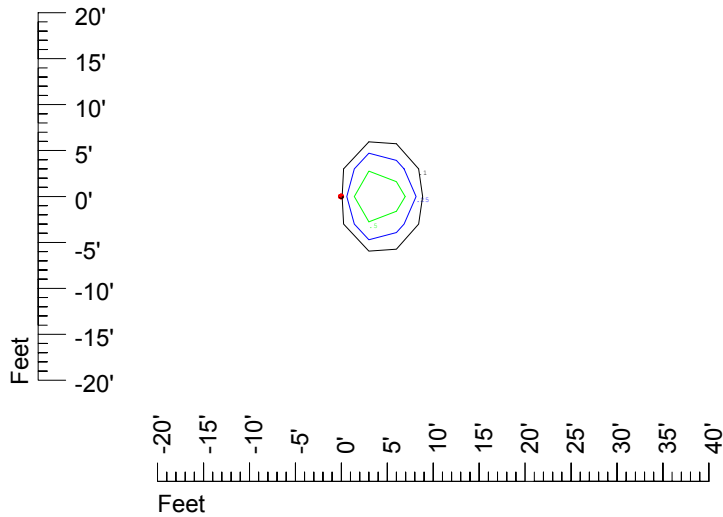

Isoline values — 0.1 fc — 0.25 fc — 0.5 fc — 1.0 fc — 2.0 fc

Mounting height 9' Tilt 0°

Mounting height 9 Tilt 30°

Mounting height 9' Tilt 15°

Mounting height 9 Tilt 45°

IES Photometric files C9246

Isoline template at 11' mounting height

Isoline values — 0.1 fc — 0.25 fc — 0.5 fc — 1.0 fc — 2.0 fc

Mounting height 11' Tilt 0°

Mounting height 11 Tilt 30°

Mounting height 11' Tilt 15°

Mounting height 11 Tilt 45°

IES Photometric files C9246

Isoline template at 15' mounting height

Isoline values — 0.1 fc — 0.25 fc — 0.5 fc — 1.0 fc — 2.0 fc

Mounting height 15' Tilt 0°

Mounting height 15 Tilt 30°

Mounting height 15' Tilt 15°

Mounting height 15 Tilt 45°

IES Photometric files C9246

Isoline template at 20' mounting height

Isoline values — 0.1 fc — 0.25 fc — 0.5 fc — 1.0 fc — 2.0 fc

Mounting height 20' Tilt 0°

Mounting height 20 Tilt 30°

Mounting height 20' Tilt 15°

Mounting height 20 Tilt 45°