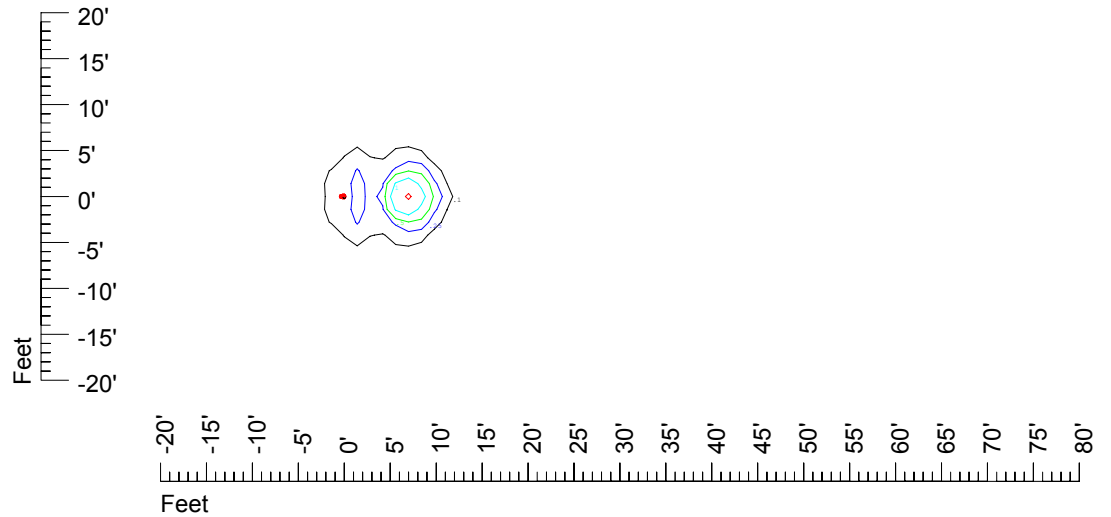

IES File: C9246

Lighting level in fc / Distance in feet

Vertical plan 0° to 180°
Horizontal plan 0°

— 2 fc — 1 fc — 0.5 fc — 0.25 fc — 0.1 fc

IES Photometric files C9246

Isoline template at 7' mounting height

Isoline values — 0.1 fc — 0.25 fc — 0.5 fc — 1.0 fc — 2.0 fc

Mounting height 7' Tilt 0°

Mounting height 7 Tilt 30°

Mounting height 7' Tilt 15°

Mounting height 7 Tilt 45°

IES Photometric files C9246

Isoline template at 9' mounting height

Isoline values — 0.1 fc — 0.25 fc — 0.5 fc — 1.0 fc — 2.0 fc

Mounting height 9' Tilt 0°

Mounting height 9 Tilt 30°

Mounting height 9' Tilt 15°

Mounting height 9 Tilt 45°

IES Photometric files C9246

Isoline template at 11' mounting height

Isoline values — 0.1 fc — 0.25 fc — 0.5 fc — 1.0 fc — 2.0 fc

Mounting height 20' Tilt 0°

Mounting height 20 Tilt 30°

Mounting height 20' Tilt 15°

Mounting height 20 Tilt 45°