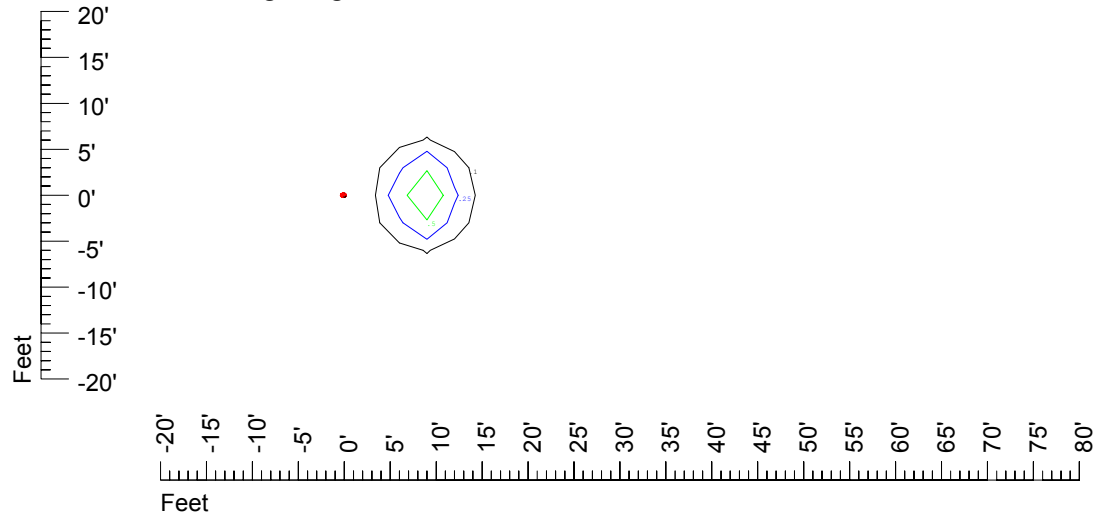

Isoline values — 0.1 fc — 0.25 fc — 0.5 fc — 1.0 fc — 2.0 fc

Mounting height 9' Tilt 0°

Mounting height 9 Tilt 30°

Mounting height 9' Tilt 15°

Mounting height 9 Tilt 45°

IES Photometric files C9246

Isoline template at 11' mounting height

Isoline values — 0.1 fc — 0.25 fc — 0.5 fc — 1.0 fc — 2.0 fc

Mounting height 11' Tilt 0°

Mounting height 11 Tilt 30°

Mounting height 11' Tilt 15°

Mounting height 11 Tilt 45°

IES Photometric files C9246

Isoline template at 15' mounting height

Isoline values — 0.1 fc — 0.25 fc — 0.5 fc — 1.0 fc — 2.0 fc

Mounting height 15' Tilt 0°

Mounting height 15 Tilt 30°

Mounting height 15' Tilt 15°

Mounting height 15 Tilt 45°

IES Photometric files C9246

Isoline template at 20' mounting height

Isoline values — 0.1 fc — 0.25 fc — 0.5 fc — 1.0 fc — 2.0 fc

Mounting height 20' Tilt 0°

Mounting height 20 Tilt 30°

Mounting height 20' Tilt 15°

Mounting height 20 Tilt 45°