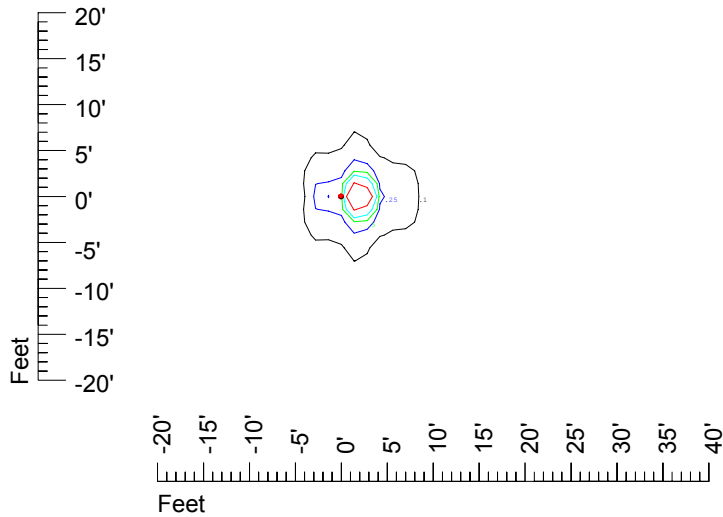

IES File: C9246

Lighting level in fc / Distance in feet

Vertical plan 0° to 180°
Horizontal plan 0°

— 2 fc — 1 fc — 0.5 fc — 0.25 fc — 0.1 fc

IES Photometric files C9246

Isoline template at 7' mounting height

Isoline values — 0.1 fc — 0.25 fc — 0.5 fc — 1.0 fc — 2.0 fc

Mounting height 7' Tilt 0°

Mounting height 7 Tilt 30°

Mounting height 7' Tilt 15°

Mounting height 7 Tilt 45°

IES Photometric files C9246

Isoline template at 9' mounting height

Isoline values — 0.1 fc — 0.25 fc — 0.5 fc — 1.0 fc — 2.0 fc

Mounting height 9' Tilt 0°

Mounting height 9 Tilt 30°

Mounting height 9' Tilt 15°

Mounting height 9 Tilt 45°

IES Photometric files C9246

Isoline template at 11' mounting height

Isoline values — 0.1 fc — 0.25 fc — 0.5 fc — 1.0 fc — 2.0 fc

Mounting height 20' Tilt 0°

Mounting height 20 Tilt 30°

Mounting height 20' Tilt 15°

Mounting height 20 Tilt 45°