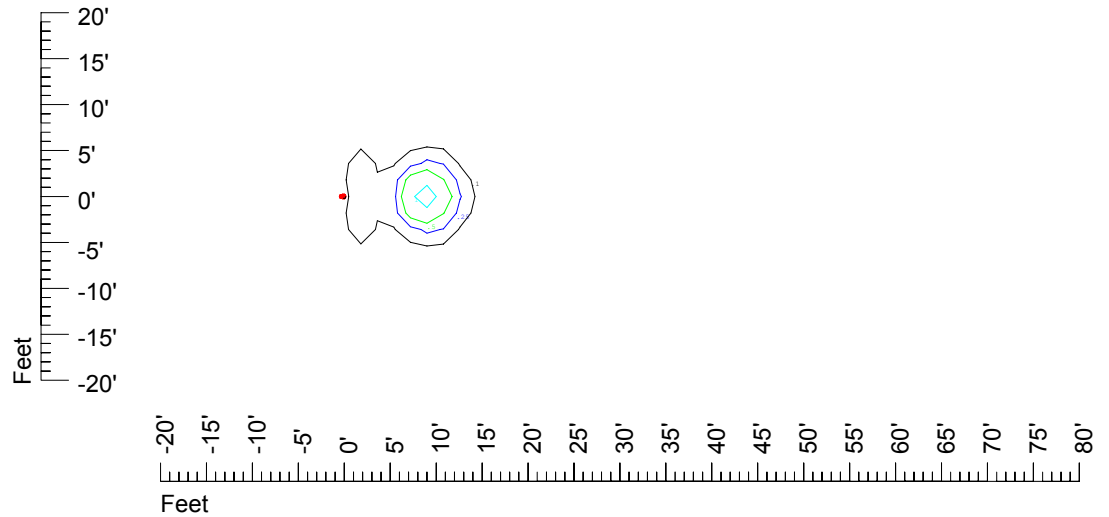

Isoline values — 0.1 fc — 0.25 fc — 0.5 fc — 1.0 fc — 2.0 fc

Mounting height 7' Tilt 0°

Mounting height 7 Tilt 30°

Mounting height 7' Tilt 15°

Mounting height 7 Tilt 45°

IES Photometric files C9246

Isoline template at 9' mounting height

Isoline values — 0.1 fc — 0.25 fc — 0.5 fc — 1.0 fc — 2.0 fc

Mounting height 9' Tilt 0°

Mounting height 9 Tilt 30°

Mounting height 9' Tilt 15°

Mounting height 9 Tilt 45°

IES Photometric files C9246

Isoline template at 11' mounting height

Isoline values — 0.1 fc — 0.25 fc — 0.5 fc — 1.0 fc — 2.0 fc

Mounting height 11' Tilt 0°

Mounting height 11 Tilt 30°

Mounting height 11' Tilt 15°

Mounting height 11 Tilt 45°

IES Photometric files C9246

Isoline template at 15' mounting height

Isoline values — 0.1 fc — 0.25 fc — 0.5 fc — 1.0 fc — 2.0 fc

Mounting height 20' Tilt 0°

Mounting height 20 Tilt 30°

Mounting height 20' Tilt 15°

Mounting height 20 Tilt 45°