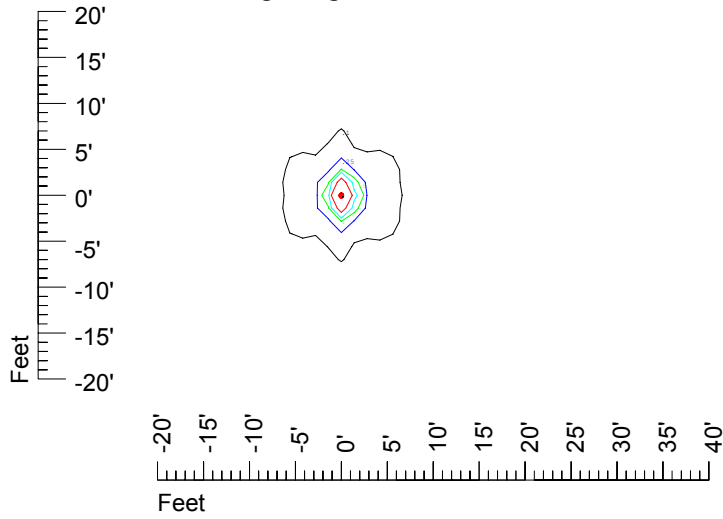

IES File: C9246

Lighting level in fc / Distance in feet

Vertical plan 0° to 180°
Horizontal plan 0°

— 2 fc — 1 fc — 0.5 fc — 0.25 fc — 0.1 fc

IES Photometric files C9246

Isoline template at 7' mounting height

Isoline values — 0.1 fc — 0.25 fc — 0.5 fc — 1.0 fc — 2.0 fc

Mounting height 7' Tilt 0°

Mounting height 7 Tilt 30°

Mounting height 7' Tilt 15°

Mounting height 7 Tilt 45°

IES Photometric files C9246

Isoline template at 9' mounting height

Isoline values — 0.1 fc — 0.25 fc — 0.5 fc — 1.0 fc — 2.0 fc

Mounting height 9' Tilt 0°

Mounting height 9 Tilt 30°

Mounting height 9' Tilt 15°

Mounting height 9 Tilt 45°

IES Photometric files C9246

Isoline template at 11' mounting height

Isoline values — 0.1 fc — 0.25 fc — 0.5 fc — 1.0 fc — 2.0 fc

Mounting height 20' Tilt 0°

Mounting height 20 Tilt 30°

Mounting height 20' Tilt 15°

Mounting height 20 Tilt 45°