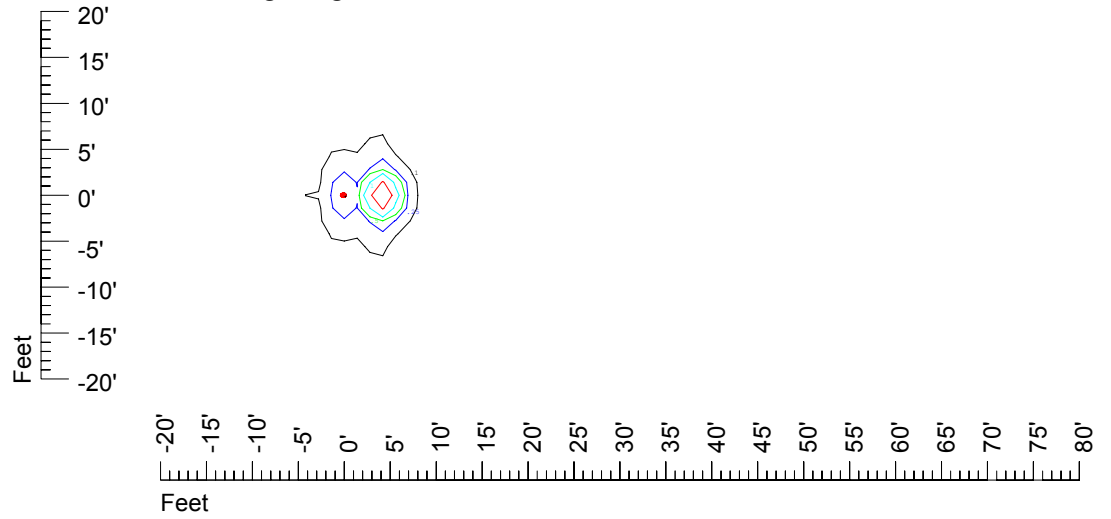

IES File: C9246

Lighting level in fc / Distance in feet

Vertical plan 0° to 180°
Horizontal plan 0°

— 2 fc — 1 fc — 0.5 fc — 0.25 fc — 0.1 fc

IES Photometric files C9246

Isoline template at 7' mounting height

Isoline values — 0.1 fc — 0.25 fc — 0.5 fc — 1.0 fc — 2.0 fc

Mounting height 7' Tilt 0°

Mounting height 7 Tilt 30°

Mounting height 7' Tilt 15°

Mounting height 7 Tilt 45°

IES Photometric files C9246

Isoline template at 9' mounting height

Isoline values — 0.1 fc — 0.25 fc — 0.5 fc — 1.0 fc — 2.0 fc

Mounting height 9' Tilt 0°

Mounting height 9 Tilt 30°

Mounting height 9' Tilt 15°

Mounting height 9 Tilt 45°

IES Photometric files C9246

Isoline template at 11' mounting height

Isoline values — 0.1 fc — 0.25 fc — 0.5 fc — 1.0 fc — 2.0 fc

Mounting height 20' Tilt 0°

Mounting height 20 Tilt 30°

Mounting height 20' Tilt 15°

Mounting height 20 Tilt 45°