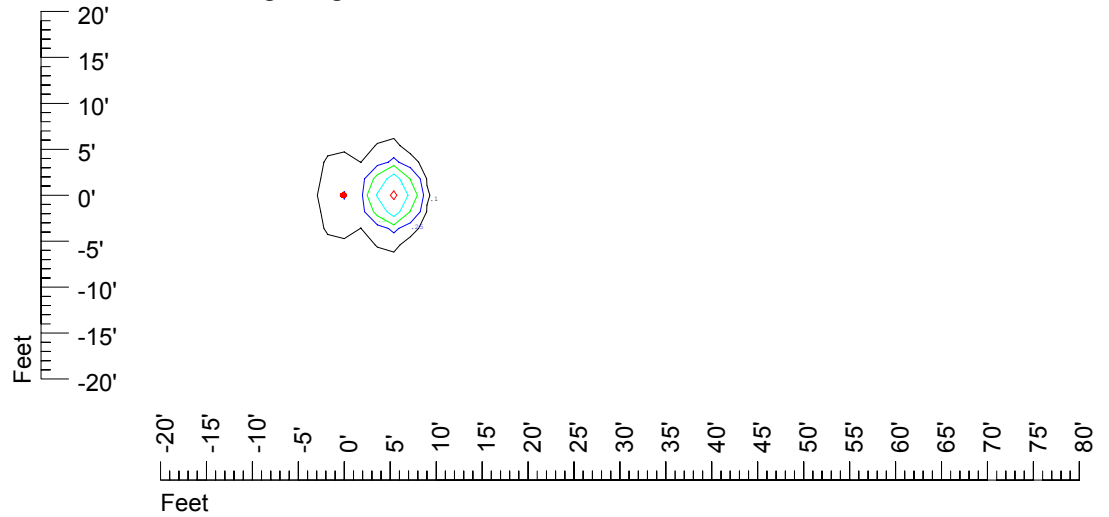

Isoline values — 0.1 fc — 0.25 fc — 0.5 fc — 1.0 fc — 2.0 fc

Mounting height 7' Tilt 0°

Mounting height 7 Tilt 30°

Mounting height 7' Tilt 15°

Mounting height 7 Tilt 45°

IES Photometric files C9246

Isoline template at 9' mounting height

Isoline values — 0.1 fc — 0.25 fc — 0.5 fc — 1.0 fc — 2.0 fc

Mounting height 9' Tilt 0°

Mounting height 9 Tilt 30°

Mounting height 9' Tilt 15°

Mounting height 9 Tilt 45°

IES Photometric files C9246

Isoline template at 11' mounting height

Isoline values — 0.1 fc — 0.25 fc — 0.5 fc — 1.0 fc — 2.0 fc

Mounting height 20' Tilt 0°

Mounting height 20 Tilt 30°

Mounting height 20' Tilt 15°

Mounting height 20 Tilt 45°