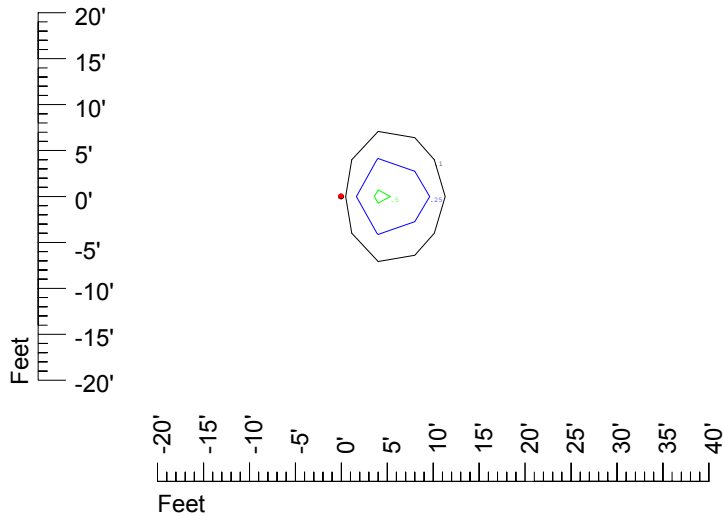

Isoline values — 0.1 fc — 0.25 fc — 0.5 fc — 1.0 fc — 2.0 fc

Mounting height 7' Tilt 0°

Mounting height 7 Tilt 30°

Mounting height 7' Tilt 15°

Mounting height 7 Tilt 45°

IES Photometric files C9246

Isoline template at 9' mounting height

Isoline values — 0.1 fc — 0.25 fc — 0.5 fc — 1.0 fc — 2.0 fc

Mounting height 11' Tilt 0°

Mounting height 11 Tilt 30°

Mounting height 11' Tilt 15°

Mounting height 11 Tilt 45°

IES Photometric files C9246

Isoline template at 15' mounting height

Isoline values — 0.1 fc — 0.25 fc — 0.5 fc — 1.0 fc — 2.0 fc

Mounting height 15' Tilt 0°

Mounting height 15 Tilt 30°

Mounting height 15' Tilt 15°

Mounting height 15 Tilt 45°

IES Photometric files C9246

Isoline template at 20' mounting height

Isoline values — 0.1 fc — 0.25 fc — 0.5 fc — 1.0 fc — 2.0 fc

Mounting height 20' Tilt 0°

Mounting height 20 Tilt 30°

Mounting height 20' Tilt 15°

Mounting height 20 Tilt 45°