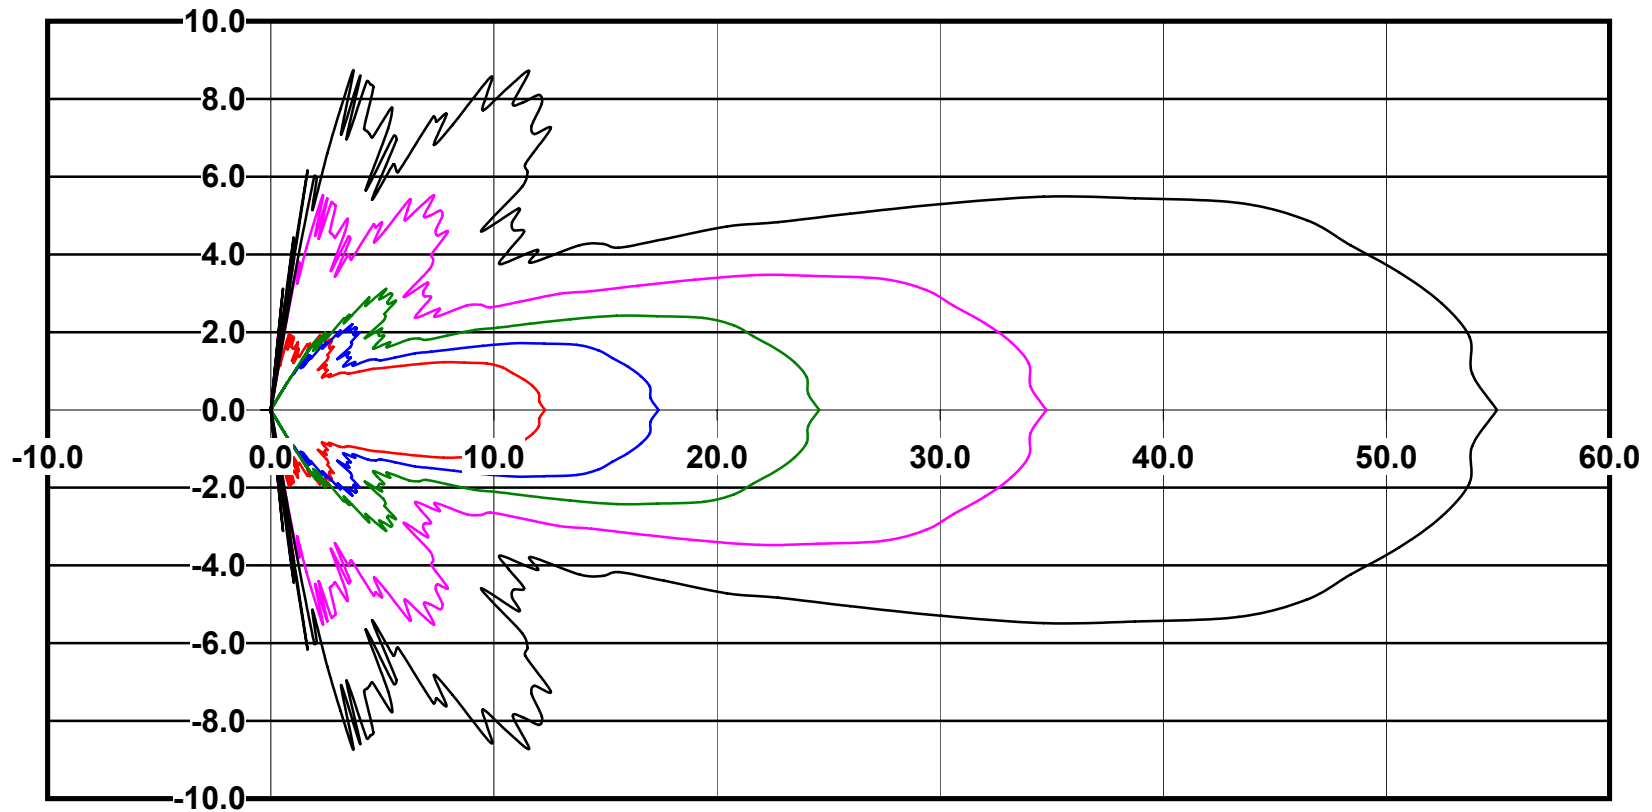

IES File: C9246

Lighting level in fc / Distance in feet

Vertical plan 0° to 180°
Horizontal plan 0°

— 2 fc — 1 fc — 0.5 fc — 0.25 fc — 0.1 fc

IES Photometric files C9246

Isoline template at 7' mounting height

Isoline values — 0.1 fc — 0.25 fc — 0.5 fc — 1.0 fc — 2.0 fc

Mounting height 7' Tilt 0°

Mounting height 7 Tilt 30°

Mounting height 7' Tilt 15°

Mounting height 7 Tilt 45°

IES Photometric files C9246

Isoline template at 9' mounting height

Isoline values — 0.1 fc — 0.25 fc — 0.5 fc — 1.0 fc — 2.0 fc

Mounting height 9' Tilt 0°

Mounting height 9 Tilt 30°

Mounting height 9' Tilt 15°

Mounting height 9 Tilt 45°

IES Photometric files C9246

Isoline template at 11' mounting height

Isoline values — 0.1 fc — 0.25 fc — 0.5 fc — 1.0 fc — 2.0 fc

Mounting height 20' Tilt 0°

Mounting height 20 Tilt 30°

Mounting height 20' Tilt 15°

Mounting height 20 Tilt 45°