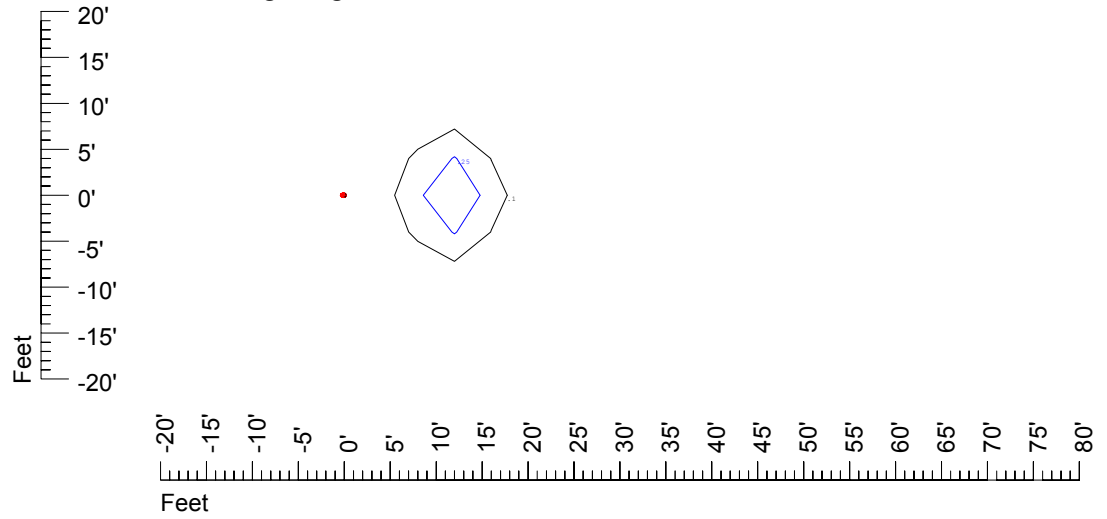

Isoline values — 0.1 fc — 0.25 fc — 0.5 fc — 1.0 fc — 2.0 fc

Mounting height 11' Tilt 0°

Mounting height 11 Tilt 30°

Mounting height 11' Tilt 15°

Mounting height 11 Tilt 45°

IES Photometric files C9246

Isoline template at 15' mounting height

Isoline values — 0.1 fc — 0.25 fc — 0.5 fc — 1.0 fc — 2.0 fc

Mounting height 15' Tilt 0°

Mounting height 15 Tilt 30°

Mounting height 15' Tilt 15°

Mounting height 15 Tilt 45°

IES Photometric files C9246

Isoline template at 20' mounting height

Isoline values — 0.1 fc — 0.25 fc — 0.5 fc — 1.0 fc — 2.0 fc

Mounting height 20' Tilt 0°

Mounting height 20 Tilt 30°

Mounting height 20' Tilt 15°

Mounting height 20 Tilt 45°