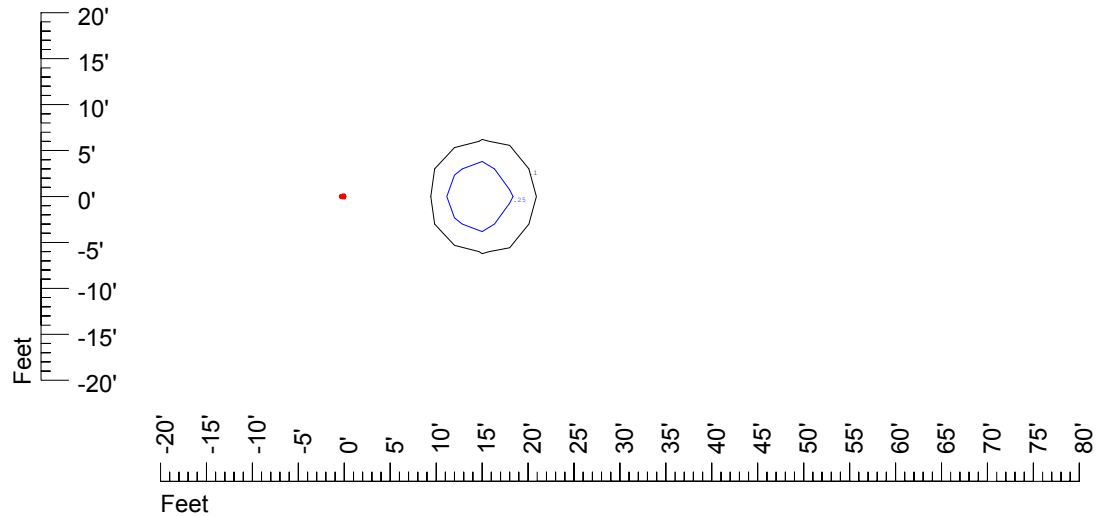

Isoline values — 0.1 fc — 0.25 fc — 0.5 fc — 1.0 fc — 2.0 fc

Mounting height 11' Tilt 0°

Mounting height 11 Tilt 30°

Mounting height 11' Tilt 15°

Mounting height 11 Tilt 45°

IES Photometric files C9246

Isoline template at 15' mounting height

Isoline values — 0.1 fc — 0.25 fc — 0.5 fc — 1.0 fc — 2.0 fc

Mounting height 15' Tilt 0°

Mounting height 15 Tilt 30°

Mounting height 15' Tilt 15°

Mounting height 15 Tilt 45°

IES Photometric files C9246

Isoline template at 20' mounting height

Isoline values — 0.1 fc — 0.25 fc — 0.5 fc — 1.0 fc — 2.0 fc

Mounting height 20' Tilt 0°

Mounting height 20 Tilt 30°

Mounting height 20' Tilt 15°

Mounting height 20 Tilt 45°