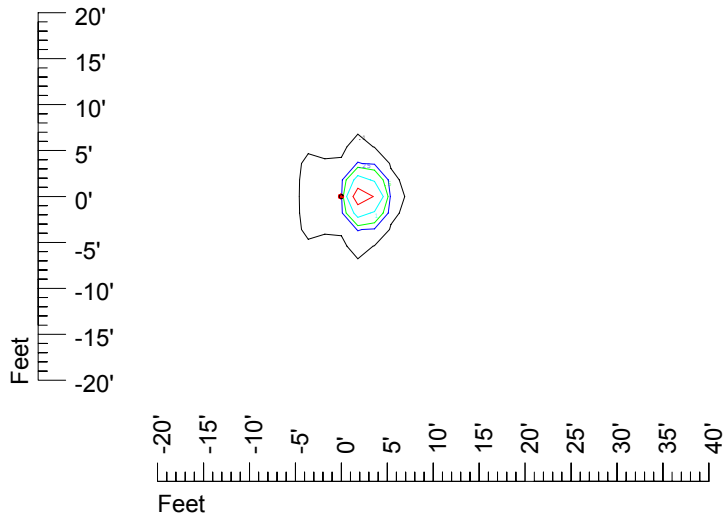

IES File: C9246

Lighting level in fc / Distance in feet

Vertical plan 0° to 180°
Horizontal plan 0°

— 2 fc — 1 fc — 0.5 fc — 0.25 fc — 0.1 fc

IES Photometric files C9246

Isoline template at 7' mounting height

Isoline values — 0.1 fc — 0.25 fc — 0.5 fc — 1.0 fc — 2.0 fc

Mounting height 7' Tilt 0°

Mounting height 7 Tilt 30°

Mounting height 7' Tilt 15°

Mounting height 7 Tilt 45°

IES Photometric files C9246

Isoline template at 9' mounting height

Isoline values — 0.1 fc — 0.25 fc — 0.5 fc — 1.0 fc — 2.0 fc

Mounting height 9' Tilt 0°

Mounting height 9 Tilt 30°

Mounting height 9' Tilt 15°

Mounting height 9 Tilt 45°

IES Photometric files C9246

Isoline template at 11' mounting height

Isoline values — 0.1 fc — 0.25 fc — 0.5 fc — 1.0 fc — 2.0 fc

Mounting height 11' Tilt 0°

Mounting height 11 Tilt 30°

Mounting height 11' Tilt 15°

Mounting height 11 Tilt 45°

IES Photometric files C9246

Isoline template at 15' mounting height