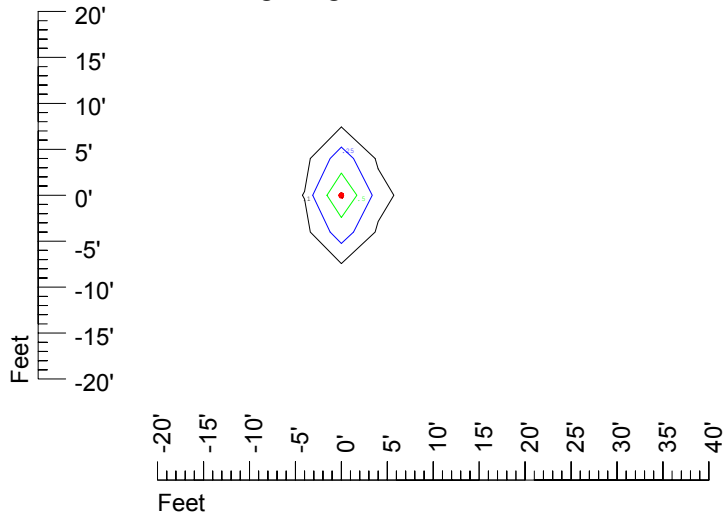

Isoline values — 0.1 fc — 0.25 fc — 0.5 fc — 1.0 fc — 2.0 fc

Mounting height 7' Tilt 0°

Mounting height 7 Tilt 30°

Mounting height 7' Tilt 15°

Mounting height 7 Tilt 45°

IES Photometric files C9246

Isoline template at 9' mounting height

Isoline values — 0.1 fc — 0.25 fc — 0.5 fc — 1.0 fc — 2.0 fc

Mounting height 11' Tilt 0°

Mounting height 11 Tilt 30°

Mounting height 11' Tilt 15°

Mounting height 11 Tilt 45°

IES Photometric files C9246

Isoline template at 15' mounting height

Isoline values — 0.1 fc — 0.25 fc — 0.5 fc — 1.0 fc — 2.0 fc

Mounting height 15' Tilt 0°

Mounting height 15 Tilt 30°

Mounting height 15' Tilt 15°

Mounting height 15 Tilt 45°

IES Photometric files C9246

Isoline template at 20' mounting height

Isoline values — 0.1 fc — 0.25 fc — 0.5 fc — 1.0 fc — 2.0 fc

Mounting height 20' Tilt 0°

Mounting height 20 Tilt 30°

Mounting height 20' Tilt 15°

Mounting height 20 Tilt 45°