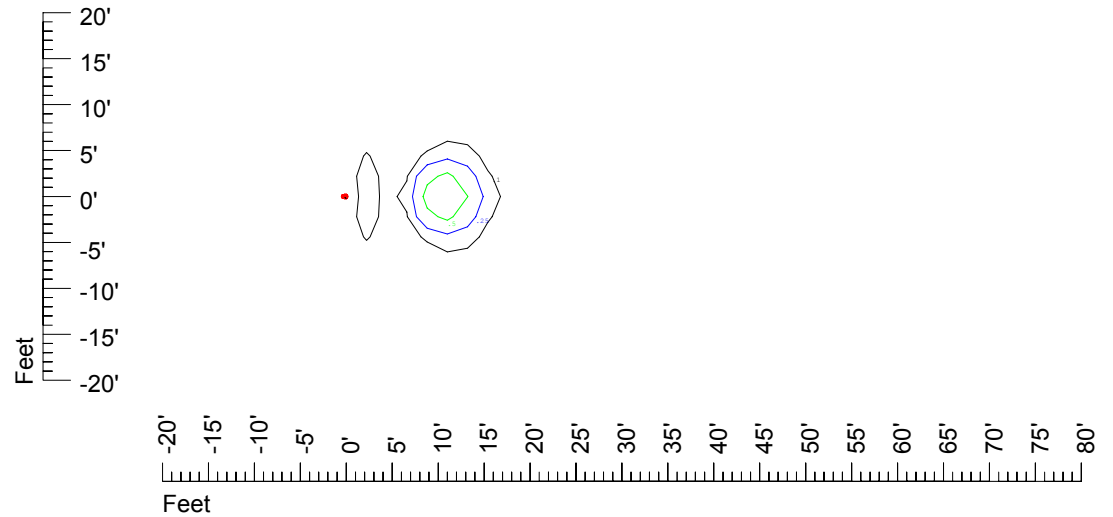

Isoline values — 0.1 fc — 0.25 fc — 0.5 fc — 1.0 fc — 2.0 fc

Mounting height 9' Tilt 0°

Mounting height 9 Tilt 30°

Mounting height 9' Tilt 15°

Mounting height 9 Tilt 45°

IES Photometric files C9246

Isoline template at 11' mounting height

Isoline values — 0.1 fc — 0.25 fc — 0.5 fc — 1.0 fc — 2.0 fc

Mounting height 11' Tilt 0°

Mounting height 11 Tilt 30°

Mounting height 11' Tilt 15°

Mounting height 11 Tilt 45°

IES Photometric files C9246

Isoline template at 15' mounting height

Isoline values — 0.1 fc — 0.25 fc — 0.5 fc — 1.0 fc — 2.0 fc

Mounting height 15' Tilt 0°

Mounting height 15 Tilt 30°

Mounting height 15' Tilt 15°

Mounting height 15 Tilt 45°

IES Photometric files C9246

Isoline template at 20' mounting height

Isoline values — 0.1 fc — 0.25 fc — 0.5 fc — 1.0 fc — 2.0 fc

Mounting height 20' Tilt 0°

Mounting height 20 Tilt 30°

Mounting height 20' Tilt 15°

Mounting height 20 Tilt 45°