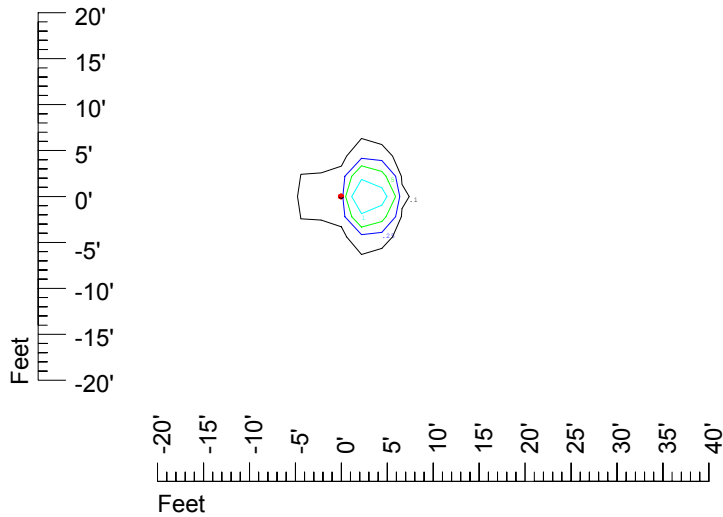

Isoline values — 0.1 fc — 0.25 fc — 0.5 fc — 1.0 fc — 2.0 fc

Mounting height 7' Tilt 0°

Mounting height 7 Tilt 30°

Mounting height 7' Tilt 15°

Mounting height 7 Tilt 45°

IES Photometric files C9246

Isoline template at 9' mounting height

Isoline values — 0.1 fc — 0.25 fc — 0.5 fc — 1.0 fc — 2.0 fc

Mounting height 9' Tilt 0°

Mounting height 9 Tilt 30°

Mounting height 9' Tilt 15°

Mounting height 9 Tilt 45°

IES Photometric files C9246

Isoline template at 11' mounting height

Isoline values — 0.1 fc — 0.25 fc — 0.5 fc — 1.0 fc — 2.0 fc

Mounting height 11' Tilt 0°

Mounting height 11 Tilt 30°

Mounting height 11' Tilt 15°

Mounting height 11 Tilt 45°

IES Photometric files C9246

Isoline template at 15' mounting height

Isoline values — 0.1 fc — 0.25 fc — 0.5 fc — 1.0 fc — 2.0 fc

Mounting height 15' Tilt 0°

Mounting height 15 Tilt 30°

Mounting height 15' Tilt 15°

Mounting height 15 Tilt 45°

IES Photometric files C9246

Isoline template at 20' mounting height