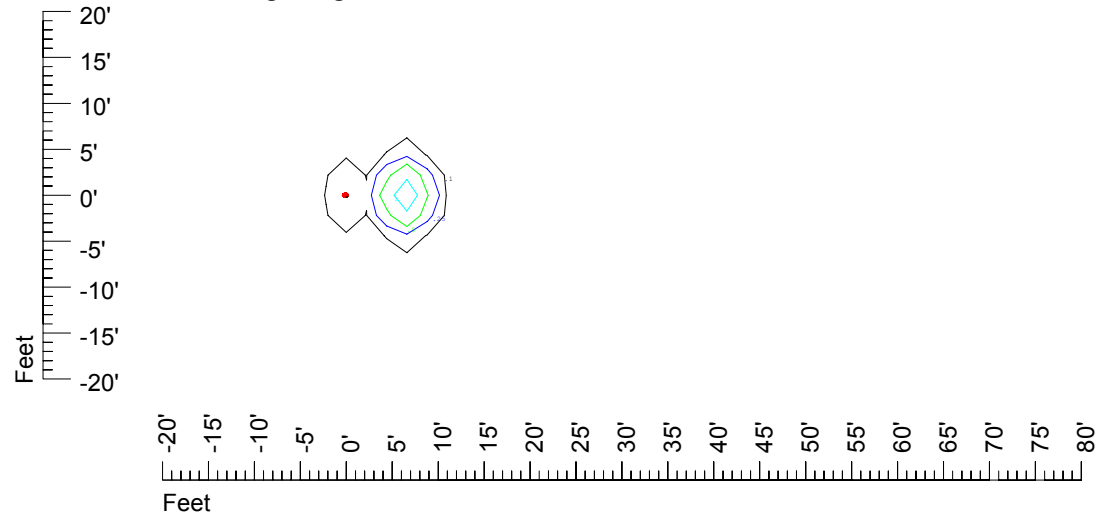

Isoline values — 0.1 fc — 0.25 fc — 0.5 fc — 1.0 fc — 2.0 fc

Mounting height 7' Tilt 0°

Mounting height 7 Tilt 30°

Mounting height 7' Tilt 15°

Mounting height 7 Tilt 45°

IES Photometric files C9246

Isoline template at 9' mounting height

Isoline values — 0.1 fc — 0.25 fc — 0.5 fc — 1.0 fc — 2.0 fc

Mounting height 9' Tilt 0°

Mounting height 9 Tilt 30°

Mounting height 9' Tilt 15°

Mounting height 9 Tilt 45°

IES Photometric files C9246

Isoline template at 11' mounting height

Isoline values — 0.1 fc — 0.25 fc — 0.5 fc — 1.0 fc — 2.0 fc

Mounting height 11' Tilt 0°

Mounting height 11 Tilt 30°

Mounting height 11' Tilt 15°

Mounting height 11 Tilt 45°

IES Photometric files C9246

Isoline template at 15' mounting height

Isoline values — 0.1 fc — 0.25 fc — 0.5 fc — 1.0 fc — 2.0 fc

Mounting height 20' Tilt 0°

Mounting height 20 Tilt 30°

Mounting height 20' Tilt 15°

Mounting height 20 Tilt 45°