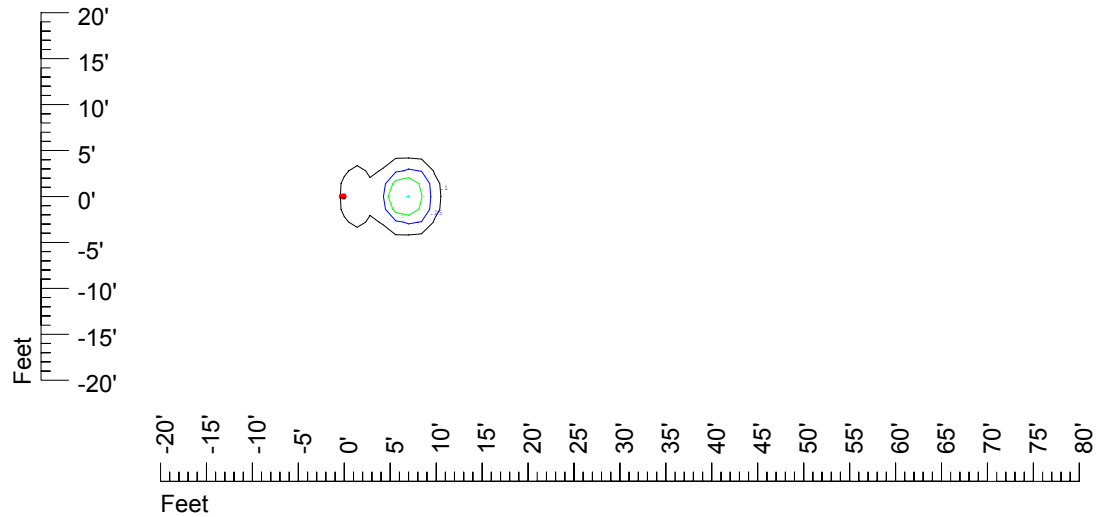

Isoline values — 0.1 fc — 0.25 fc — 0.5 fc — 1.0 fc — 2.0 fc

Mounting height 7' Tilt 0°

Mounting height 7 Tilt 30°

Mounting height 7' Tilt 15°

Mounting height 7 Tilt 45°

IES Photometric files C9245

Isoline template at 9' mounting height

Isoline values — 0.1 fc — 0.25 fc — 0.5 fc — 1.0 fc — 2.0 fc

Mounting height 9' Tilt 0°

Mounting height 9' Tilt 30°

Mounting height 9' Tilt 15°

Mounting height 9' Tilt 45°

IES Photometric files C9245

Isoline template at 11' mounting height

Isoline values — 0.1 fc — 0.25 fc — 0.5 fc — 1.0 fc — 2.0 fc

Mounting height 11' Tilt 0°

Mounting height 11 Tilt 30°

Mounting height 11' Tilt 15°

Mounting height 11 Tilt 45°

IES Photometric files C9245

Isoline template at 15' mounting height

Isoline values — 0.1 fc — 0.25 fc — 0.5 fc — 1.0 fc — 2.0 fc

Mounting height 15' Tilt 0°

Mounting height 15 Tilt 30°

Mounting height 15' Tilt 15°

Mounting height 15 Tilt 45°