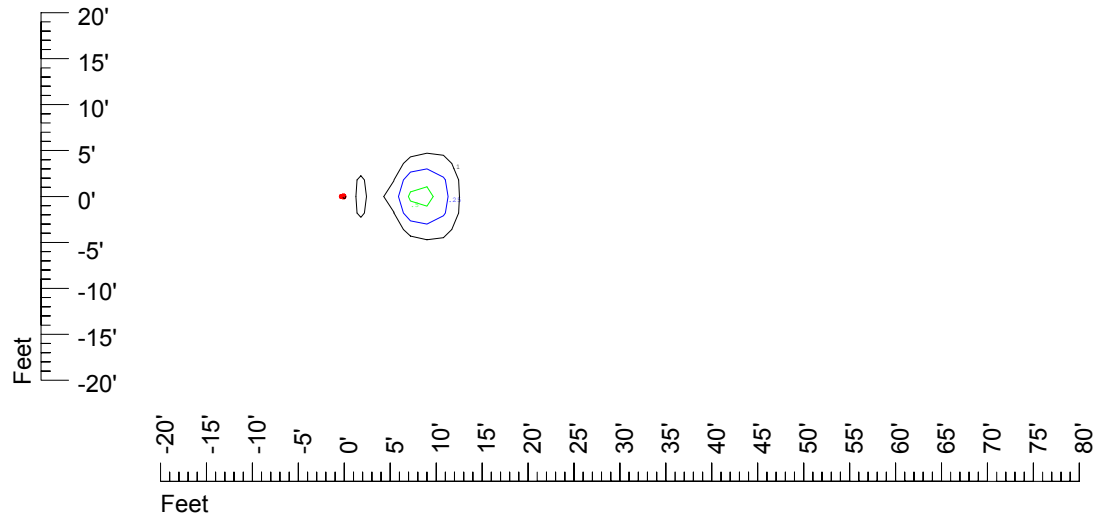

Isoline values — 0.1 fc — 0.25 fc — 0.5 fc — 1.0 fc — 2.0 fc

Mounting height 7' Tilt 0°

Mounting height 7 Tilt 30°

Mounting height 7' Tilt 15°

Mounting height 7 Tilt 45°

IES Photometric files C9245

Isoline template at 9' mounting height

Isoline values — 0.1 fc — 0.25 fc — 0.5 fc — 1.0 fc — 2.0 fc

Mounting height 9' Tilt 0°

Mounting height 9' Tilt 30°

Mounting height 9' Tilt 15°

Mounting height 9' Tilt 45°

IES Photometric files C9245

Isoline template at 11' mounting height

Isoline values — 0.1 fc — 0.25 fc — 0.5 fc — 1.0 fc — 2.0 fc

Mounting height 11' Tilt 0°

Mounting height 11 Tilt 30°

Mounting height 11' Tilt 15°

Mounting height 11 Tilt 45°

IES Photometric files C9245

Isoline template at 15' mounting height

Isoline values — 0.1 fc — 0.25 fc — 0.5 fc — 1.0 fc — 2.0 fc

Mounting height 15' Tilt 0°

Mounting height 15 Tilt 30°

Mounting height 15' Tilt 15°

Mounting height 15 Tilt 45°