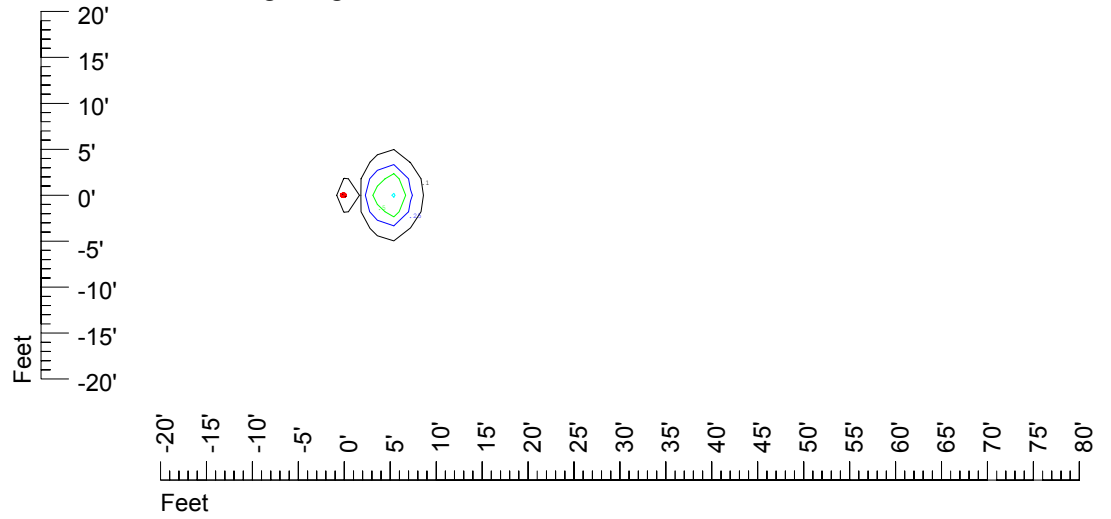

Isoline values — 0.1 fc — 0.25 fc — 0.5 fc — 1.0 fc — 2.0 fc

Mounting height 7' Tilt 0°

Mounting height 7 Tilt 30°

Mounting height 7' Tilt 15°

Mounting height 7 Tilt 45°

IES Photometric files C9245

Isoline template at 9' mounting height

Isoline values — 0.1 fc — 0.25 fc — 0.5 fc — 1.0 fc — 2.0 fc

Mounting height 9' Tilt 0°

Mounting height 9' Tilt 30°

Mounting height 9' Tilt 15°

Mounting height 9' Tilt 45°

IES Photometric files C9245

Isoline template at 11' mounting height

Isoline values — 0.1 fc — 0.25 fc — 0.5 fc — 1.0 fc — 2.0 fc

Mounting height 15' Tilt 0°

Mounting height 15 Tilt 30°

Mounting height 15' Tilt 15°

Mounting height 15 Tilt 45°