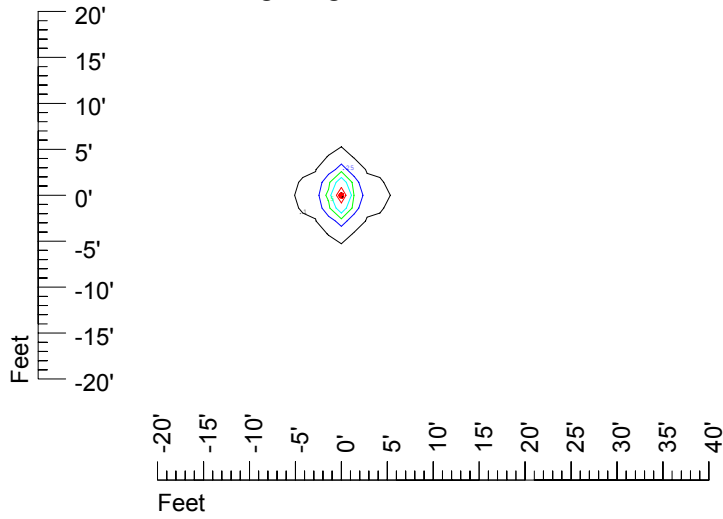

IES File: C9245

Lighting level in fc / Distance in feet

Vertical plan 0° to 180°
Horizontal plan 0°

— 2 fc — 1 fc — 0.5 fc — 0.25 fc — 0.1 fc

IES Photometric files C9245

Isoline template at 7' mounting height

Isoline values — 0.1 fc — 0.25 fc — 0.5 fc — 1.0 fc — 2.0 fc

Mounting height 7' Tilt 0°

Mounting height 7 Tilt 30°

Mounting height 7' Tilt 15°

Mounting height 7 Tilt 45°

IES Photometric files C9245

Isoline template at 9' mounting height

Isoline values — 0.1 fc — 0.25 fc — 0.5 fc — 1.0 fc — 2.0 fc

Mounting height 9' Tilt 0°

Mounting height 9' Tilt 30°

Mounting height 9' Tilt 15°

Mounting height 9' Tilt 45°

IES Photometric files C9245

Isoline template at 11' mounting height

Isoline values — 0.1 fc — 0.25 fc — 0.5 fc — 1.0 fc — 2.0 fc

Mounting height 15' Tilt 0°

Mounting height 15 Tilt 30°

Mounting height 15' Tilt 15°

Mounting height 15 Tilt 45°