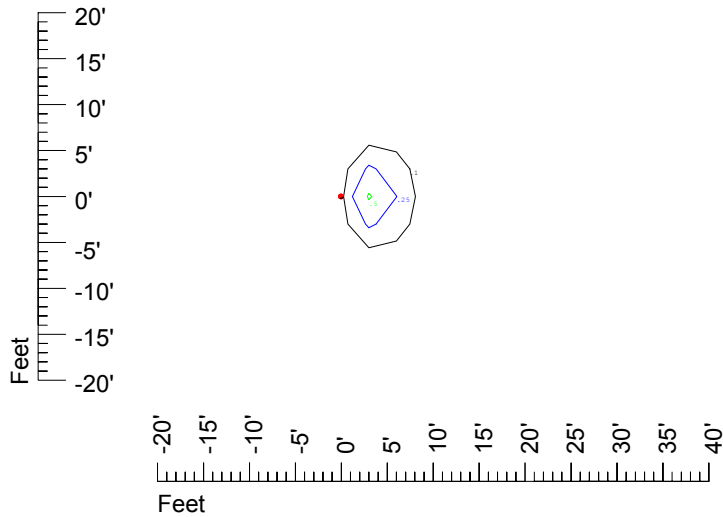

Isoline values — 0.1 fc — 0.25 fc — 0.5 fc — 1.0 fc — 2.0 fc

Mounting height 7' Tilt 0°

Mounting height 7 Tilt 30°

Mounting height 7' Tilt 15°

Mounting height 7 Tilt 45°

IES Photometric files C9245

Isoline template at 9' mounting height

Isoline values — 0.1 fc — 0.25 fc — 0.5 fc — 1.0 fc — 2.0 fc

Mounting height 9' Tilt 0°

Mounting height 9' Tilt 30°

Mounting height 9' Tilt 15°

Mounting height 9' Tilt 45°

IES Photometric files C9245

Isoline template at 11' mounting height

Isoline values — 0.1 fc — 0.25 fc — 0.5 fc — 1.0 fc — 2.0 fc

Mounting height 11' Tilt 0°

Mounting height 11 Tilt 30°

Mounting height 11' Tilt 15°

Mounting height 11 Tilt 45°

IES Photometric files C9245

Isoline template at 15' mounting height

Isoline values — 0.1 fc — 0.25 fc — 0.5 fc — 1.0 fc — 2.0 fc

Mounting height 15' Tilt 0°

Mounting height 15 Tilt 30°

Mounting height 15' Tilt 15°

Mounting height 15 Tilt 45°