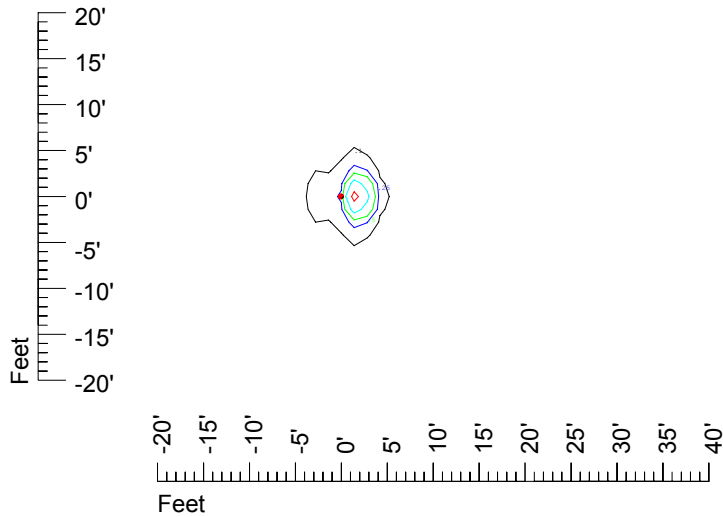

IES File: C9245

Lighting level in fc / Distance in feet

Vertical plan 0° to 180°
Horizontal plan 0°

— 2 fc — 1 fc — 0.5 fc — 0.25 fc — 0.1 fc

IES Photometric files C9245

Isoline template at 7' mounting height

Isoline values — 0.1 fc — 0.25 fc — 0.5 fc — 1.0 fc — 2.0 fc

Mounting height 7' Tilt 0°

Mounting height 7 Tilt 30°

Mounting height 7' Tilt 15°

Mounting height 7 Tilt 45°

IES Photometric files C9245

Isoline template at 9' mounting height

Isoline values — 0.1 fc — 0.25 fc — 0.5 fc — 1.0 fc — 2.0 fc

Mounting height 9' Tilt 0°

Mounting height 9' Tilt 30°

Mounting height 9' Tilt 15°

Mounting height 9' Tilt 45°

IES Photometric files C9245

Isoline template at 11' mounting height

Isoline values — 0.1 fc — 0.25 fc — 0.5 fc — 1.0 fc — 2.0 fc

Mounting height 11' Tilt 0°

Mounting height 11 Tilt 30°

Mounting height 11' Tilt 15°

Mounting height 11 Tilt 45°

IES Photometric files C9245

Isoline template at 15' mounting height