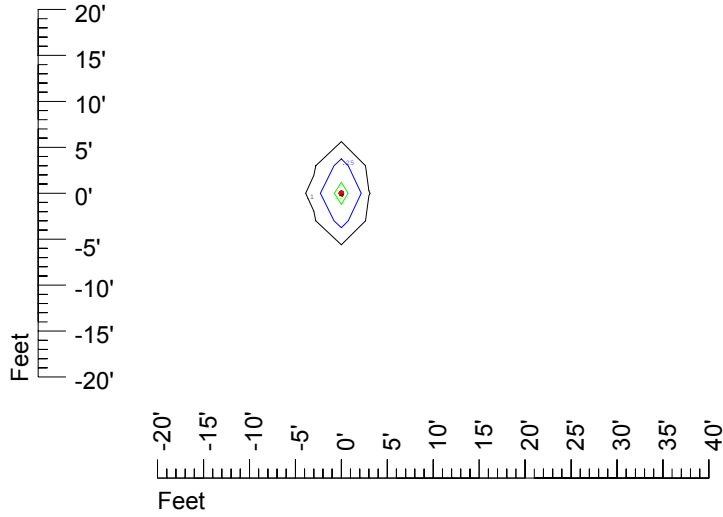

Isoline values — 0.1 fc — 0.25 fc — 0.5 fc — 1.0 fc — 2.0 fc

Mounting height 7' Tilt 0°

Mounting height 7 Tilt 30°

Mounting height 7' Tilt 15°

Mounting height 7 Tilt 45°

IES Photometric files C9245

Isoline template at 9' mounting height

Isoline values — 0.1 fc — 0.25 fc — 0.5 fc — 1.0 fc — 2.0 fc

Mounting height 9' Tilt 0°

Mounting height 9' Tilt 30°

Mounting height 9' Tilt 15°

Mounting height 9' Tilt 45°

IES Photometric files C9245

Isoline template at 11' mounting height

Isoline values — 0.1 fc — 0.25 fc — 0.5 fc — 1.0 fc — 2.0 fc

Mounting height 11' Tilt 0°

Mounting height 11 Tilt 30°

Mounting height 11' Tilt 15°

Mounting height 11 Tilt 45°

IES Photometric files C9245

Isoline template at 15' mounting height

Isoline values — 0.1 fc — 0.25 fc — 0.5 fc — 1.0 fc — 2.0 fc

Mounting height 15' Tilt 0°

Mounting height 15 Tilt 30°

Mounting height 15' Tilt 15°

Mounting height 15 Tilt 45°