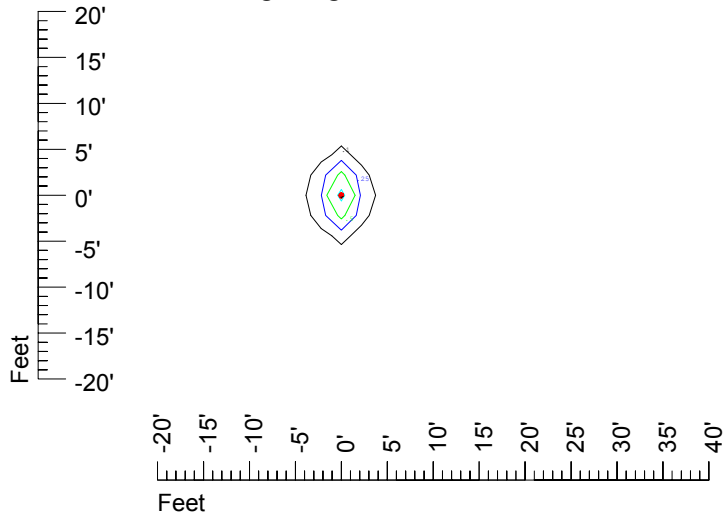

Isoline values — 0.1 fc — 0.25 fc — 0.5 fc — 1.0 fc — 2.0 fc

Mounting height 7' Tilt 0°

Mounting height 7 Tilt 30°

Mounting height 7' Tilt 15°

Mounting height 7 Tilt 45°

IES Photometric files C9245

Isoline template at 9' mounting height

Isoline values — 0.1 fc — 0.25 fc — 0.5 fc — 1.0 fc — 2.0 fc

Mounting height 9' Tilt 0°

Mounting height 9' Tilt 30°

Mounting height 9' Tilt 15°

Mounting height 9' Tilt 45°

IES Photometric files C9245

Isoline template at 11' mounting height

Isoline values — 0.1 fc — 0.25 fc — 0.5 fc — 1.0 fc — 2.0 fc

Mounting height 11' Tilt 0°

Mounting height 11 Tilt 30°

Mounting height 11' Tilt 15°

Mounting height 11 Tilt 45°

IES Photometric files C9245

Isoline template at 15' mounting height

Isoline values — 0.1 fc — 0.25 fc — 0.5 fc — 1.0 fc — 2.0 fc

Mounting height 15' Tilt 0°

Mounting height 15 Tilt 30°

Mounting height 15' Tilt 15°

Mounting height 15 Tilt 45°