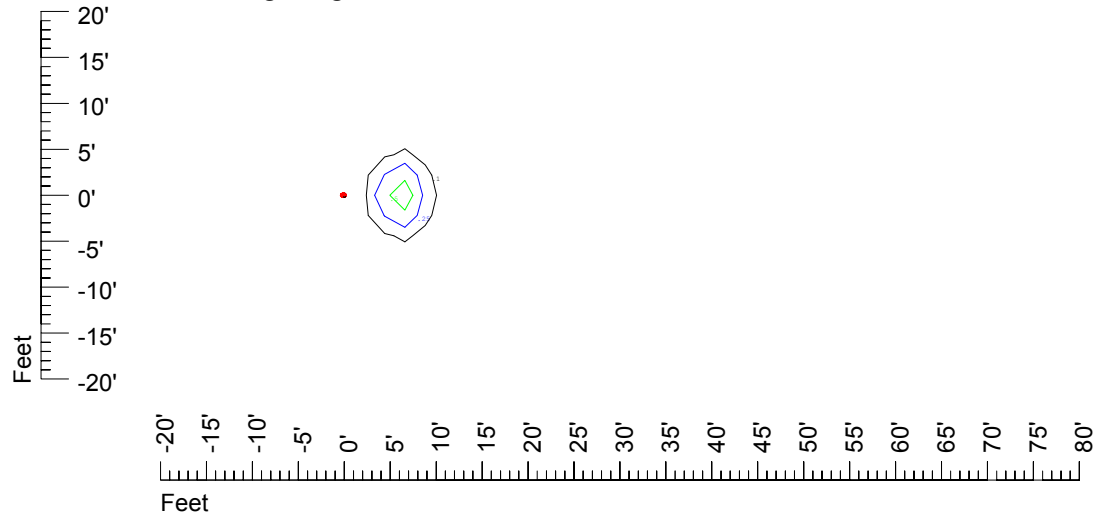

Isoline values — 0.1 fc — 0.25 fc — 0.5 fc — 1.0 fc — 2.0 fc

Mounting height 7' Tilt 0°

Mounting height 7 Tilt 30°

Mounting height 7' Tilt 15°

Mounting height 7 Tilt 45°

IES Photometric files C9245

Isoline template at 9' mounting height

Isoline values — 0.1 fc — 0.25 fc — 0.5 fc — 1.0 fc — 2.0 fc

Mounting height 9' Tilt 0°

Mounting height 9' Tilt 30°

Mounting height 9' Tilt 15°

Mounting height 9' Tilt 45°

IES Photometric files C9245

Isoline template at 11' mounting height

Isoline values — 0.1 fc — 0.25 fc — 0.5 fc — 1.0 fc — 2.0 fc

Mounting height 11' Tilt 0°

Mounting height 11 Tilt 30°

Mounting height 11' Tilt 15°

Mounting height 11 Tilt 45°

IES Photometric files C9245

Isoline template at 15' mounting height

Isoline values — 0.1 fc — 0.25 fc — 0.5 fc — 1.0 fc — 2.0 fc

Mounting height 15' Tilt 0°

Mounting height 15 Tilt 30°

Mounting height 15' Tilt 15°

Mounting height 15 Tilt 45°