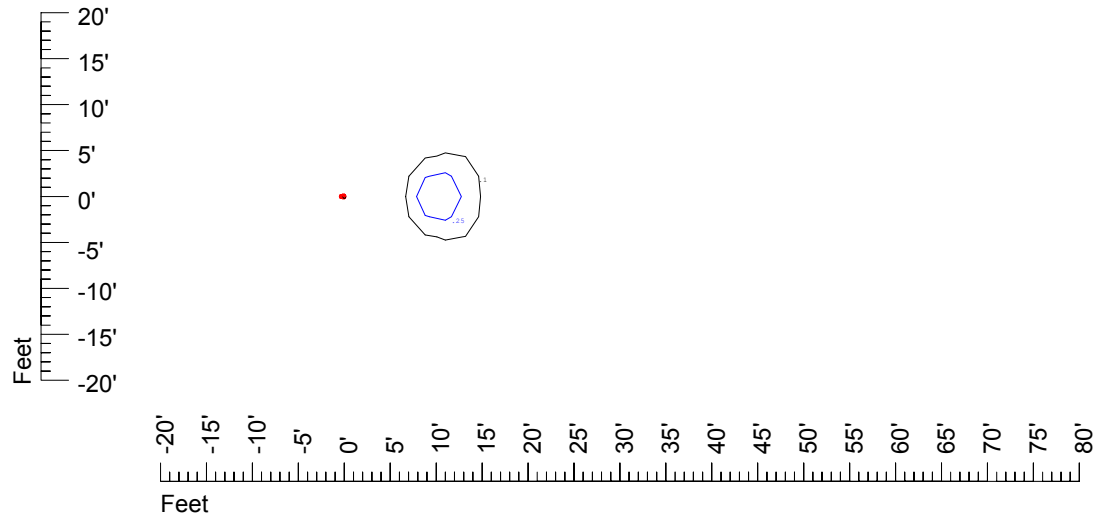

Isoline values — 0.1 fc — 0.25 fc — 0.5 fc — 1.0 fc — 2.0 fc

Mounting height 9' Tilt 0°

Mounting height 9' Tilt 30°

Mounting height 9' Tilt 15°

Mounting height 9' Tilt 45°

IES Photometric files C9245

Isoline template at 11' mounting height

Isoline values — 0.1 fc — 0.25 fc — 0.5 fc — 1.0 fc — 2.0 fc

Mounting height 11' Tilt 0°

Mounting height 11 Tilt 30°

Mounting height 11' Tilt 15°

Mounting height 11 Tilt 45°

IES Photometric files C9245

Isoline template at 15' mounting height

Isoline values — 0.1 fc — 0.25 fc — 0.5 fc — 1.0 fc — 2.0 fc

Mounting height 15' Tilt 0°

Mounting height 15 Tilt 30°

Mounting height 15' Tilt 15°

Mounting height 15 Tilt 45°