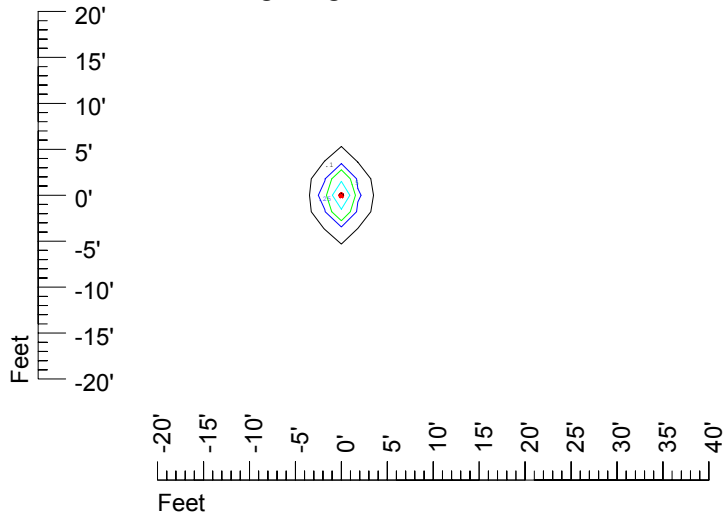

IES File: C9245

Lighting level in fc / Distance in feet

Vertical plan 0° to 180°
Horizontal plan 0°

— 2 fc — 1 fc — 0.5 fc — 0.25 fc — 0.1 fc

IES Photometric files C9245

Isoline template at 7' mounting height

Isoline values — 0.1 fc — 0.25 fc — 0.5 fc — 1.0 fc — 2.0 fc

Mounting height 7' Tilt 0°

Mounting height 7 Tilt 30°

Mounting height 7' Tilt 15°

Mounting height 7 Tilt 45°

IES Photometric files C9245

Isoline template at 9' mounting height

Isoline values — 0.1 fc — 0.25 fc — 0.5 fc — 1.0 fc — 2.0 fc

Mounting height 9' Tilt 0°

Mounting height 9' Tilt 30°

Mounting height 9' Tilt 15°

Mounting height 9' Tilt 45°

IES Photometric files C9245

Isoline template at 11' mounting height

Isoline values — 0.1 fc — 0.25 fc — 0.5 fc — 1.0 fc — 2.0 fc

Mounting height 11' Tilt 0°

Mounting height 11 Tilt 30°

Mounting height 11' Tilt 15°

Mounting height 11 Tilt 45°

IES Photometric files C9245

Isoline template at 15' mounting height