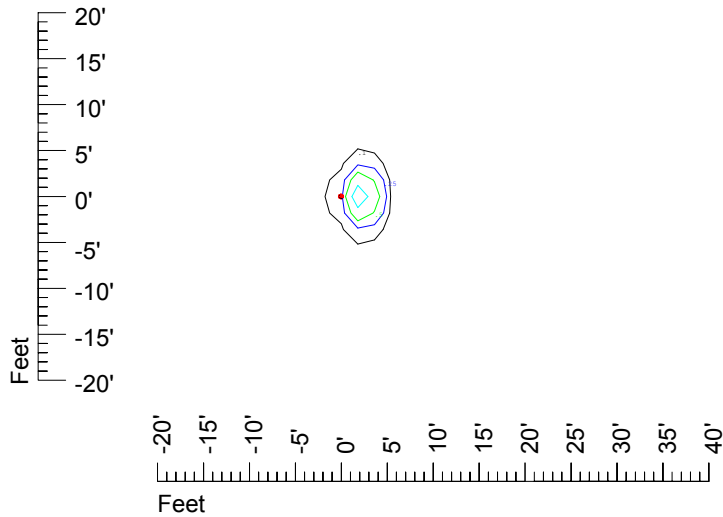

IES File: C9245

Lighting level in fc / Distance in feet

Vertical plan 0° to 180°
Horizontal plan 0°

— 2 fc — 1 fc — 0.5 fc — 0.25 fc — 0.1 fc

IES Photometric files C9245

Isoline template at 7' mounting height

Isoline values — 0.1 fc — 0.25 fc — 0.5 fc — 1.0 fc — 2.0 fc

Mounting height 7' Tilt 0°

Mounting height 7 Tilt 30°

Mounting height 7' Tilt 15°

Mounting height 7 Tilt 45°

IES Photometric files C9245

Isoline template at 9' mounting height

Isoline values — 0.1 fc — 0.25 fc — 0.5 fc — 1.0 fc — 2.0 fc

Mounting height 9' Tilt 0°

Mounting height 9' Tilt 30°

Mounting height 9' Tilt 15°

Mounting height 9' Tilt 45°

IES Photometric files C9245

Isoline template at 11' mounting height

Isoline values — 0.1 fc — 0.25 fc — 0.5 fc — 1.0 fc — 2.0 fc

Mounting height 11' Tilt 0°

Mounting height 11 Tilt 30°

Mounting height 11' Tilt 15°

Mounting height 11 Tilt 45°

IES Photometric files C9245

Isoline template at 15' mounting height