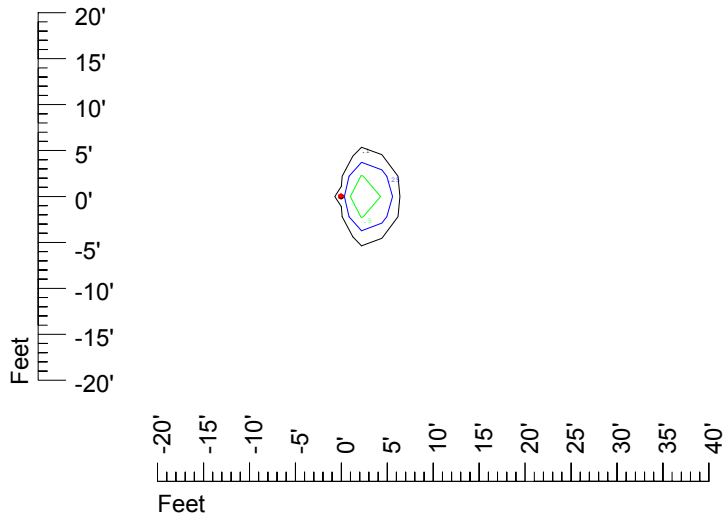

Isoline values — 0.1 fc — 0.25 fc — 0.5 fc — 1.0 fc — 2.0 fc

Mounting height 7' Tilt 0°

Mounting height 7 Tilt 30°

Mounting height 7' Tilt 15°

Mounting height 7 Tilt 45°

IES Photometric files C9245

Isoline template at 9' mounting height

Isoline values — 0.1 fc — 0.25 fc — 0.5 fc — 1.0 fc — 2.0 fc

Mounting height 9' Tilt 0°

Mounting height 9' Tilt 30°

Mounting height 9' Tilt 15°

Mounting height 9' Tilt 45°

IES Photometric files C9245

Isoline template at 11' mounting height

Isoline values — 0.1 fc — 0.25 fc — 0.5 fc — 1.0 fc — 2.0 fc

Mounting height 11' Tilt 0°

Mounting height 11 Tilt 30°

Mounting height 11' Tilt 15°

Mounting height 11 Tilt 45°

IES Photometric files C9245

Isoline template at 15' mounting height

Isoline values — 0.1 fc — 0.25 fc — 0.5 fc — 1.0 fc — 2.0 fc

Mounting height 15' Tilt 0°

Mounting height 15 Tilt 30°

Mounting height 15' Tilt 15°

Mounting height 15 Tilt 45°