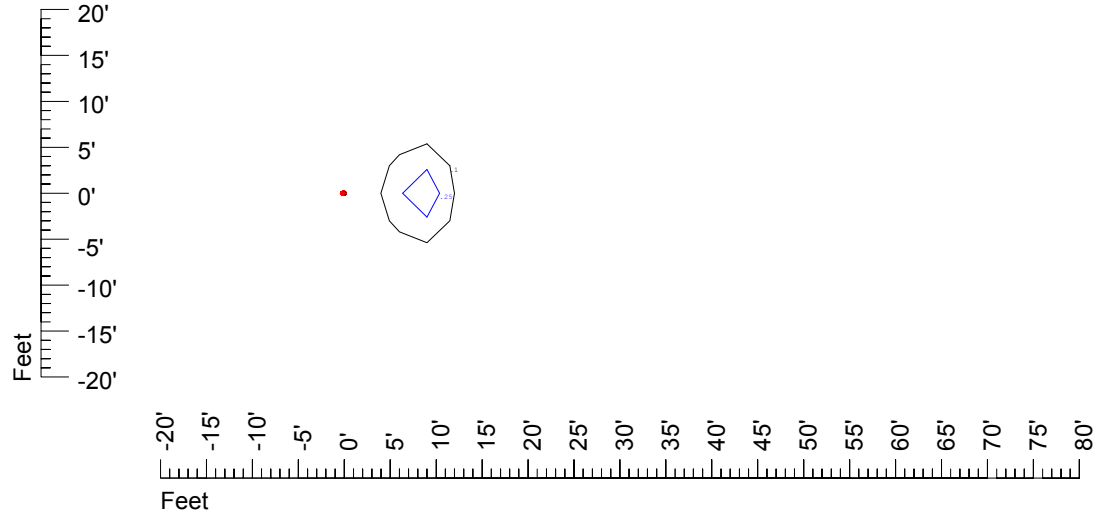

Isoline values — 0.1 fc — 0.25 fc — 0.5 fc — 1.0 fc — 2.0 fc

Mounting height 9' Tilt 0°

Mounting height 9' Tilt 30°

Mounting height 9' Tilt 15°

Mounting height 9' Tilt 45°

IES Photometric files C9245

Isoline template at 11' mounting height

Isoline values — 0.1 fc — 0.25 fc — 0.5 fc — 1.0 fc — 2.0 fc

Mounting height 11' Tilt 0°

Mounting height 11 Tilt 30°

Mounting height 11' Tilt 15°

Mounting height 11 Tilt 45°

IES Photometric files C9245

Isoline template at 15' mounting height

Isoline values — 0.1 fc — 0.25 fc — 0.5 fc — 1.0 fc — 2.0 fc

Mounting height 15' Tilt 0°

Mounting height 15 Tilt 30°

Mounting height 15' Tilt 15°

Mounting height 15 Tilt 45°