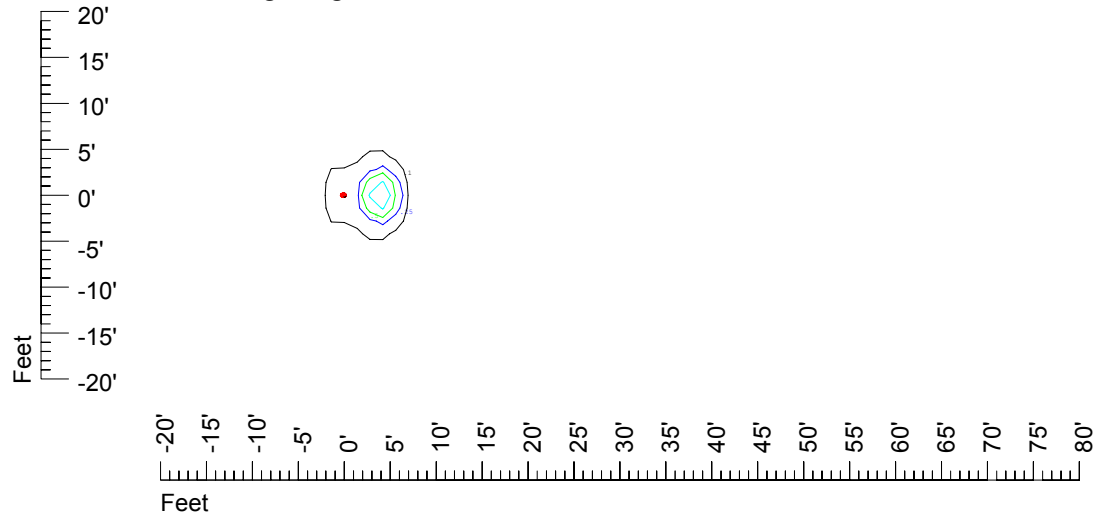

IES File: C9245

Lighting level in fc / Distance in feet

Vertical plan 0° to 180°
Horizontal plan 0°

— 2 fc — 1 fc — 0.5 fc — 0.25 fc — 0.1 fc

IES Photometric files C9245

Isoline template at 7' mounting height

Isoline values — 0.1 fc — 0.25 fc — 0.5 fc — 1.0 fc — 2.0 fc

Mounting height 7' Tilt 0°

Mounting height 7 Tilt 30°

Mounting height 7' Tilt 15°

Mounting height 7 Tilt 45°

IES Photometric files C9245

Isoline template at 9' mounting height

Isoline values — 0.1 fc — 0.25 fc — 0.5 fc — 1.0 fc — 2.0 fc

Mounting height 9' Tilt 0°

Mounting height 9' Tilt 30°

Mounting height 9' Tilt 15°

Mounting height 9' Tilt 45°

IES Photometric files C9245

Isoline template at 11' mounting height

Isoline values — 0.1 fc — 0.25 fc — 0.5 fc — 1.0 fc — 2.0 fc

Mounting height 15' Tilt 0°

Mounting height 15 Tilt 30°

Mounting height 15' Tilt 15°

Mounting height 15 Tilt 45°