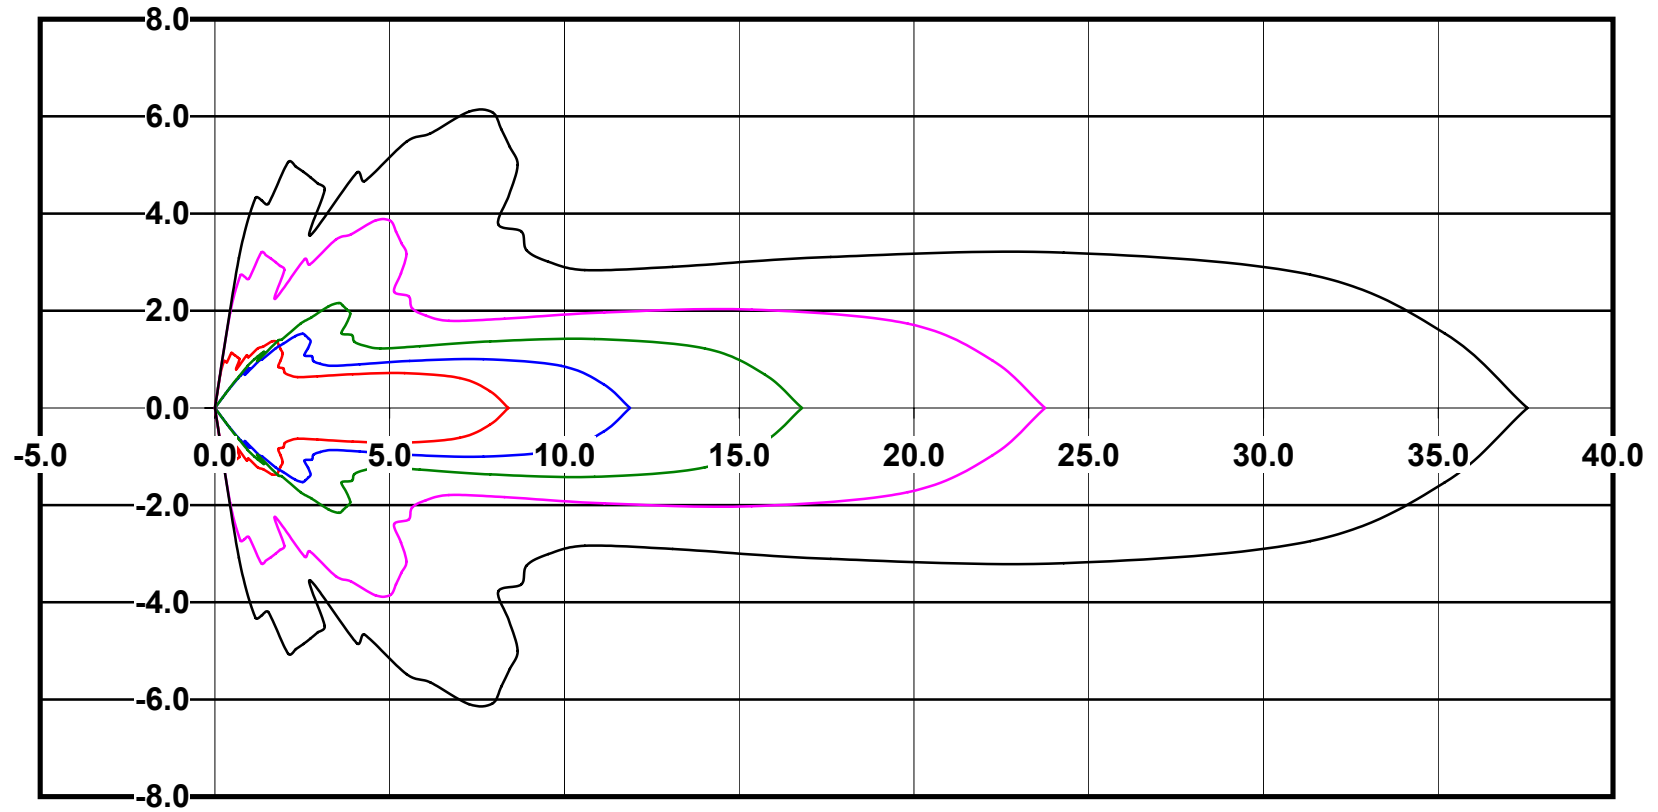

IES File: C9245

Lighting level in fc / Distance in feet

Vertical plan 0° to 180°
Horizontal plan 0°

— 2 fc — 1 fc — 0.5 fc — 0.25 fc — 0.1 fc

IES Photometric files C9245

Isoline template at 7' mounting height

Isoline values — 0.1 fc — 0.25 fc — 0.5 fc — 1.0 fc — 2.0 fc

Mounting height 7' Tilt 0°

Mounting height 7 Tilt 30°

Mounting height 7' Tilt 15°

Mounting height 7 Tilt 45°

IES Photometric files C9245

Isoline template at 9' mounting height

Isoline values — 0.1 fc — 0.25 fc — 0.5 fc — 1.0 fc — 2.0 fc

Mounting height 9' Tilt 0°

Mounting height 9' Tilt 30°

Mounting height 9' Tilt 15°

Mounting height 9' Tilt 45°

IES Photometric files C9245

Isoline template at 11' mounting height

Isoline values — 0.1 fc — 0.25 fc — 0.5 fc — 1.0 fc — 2.0 fc

Mounting height 15' Tilt 0°

Mounting height 15 Tilt 30°

Mounting height 15' Tilt 15°

Mounting height 15 Tilt 45°