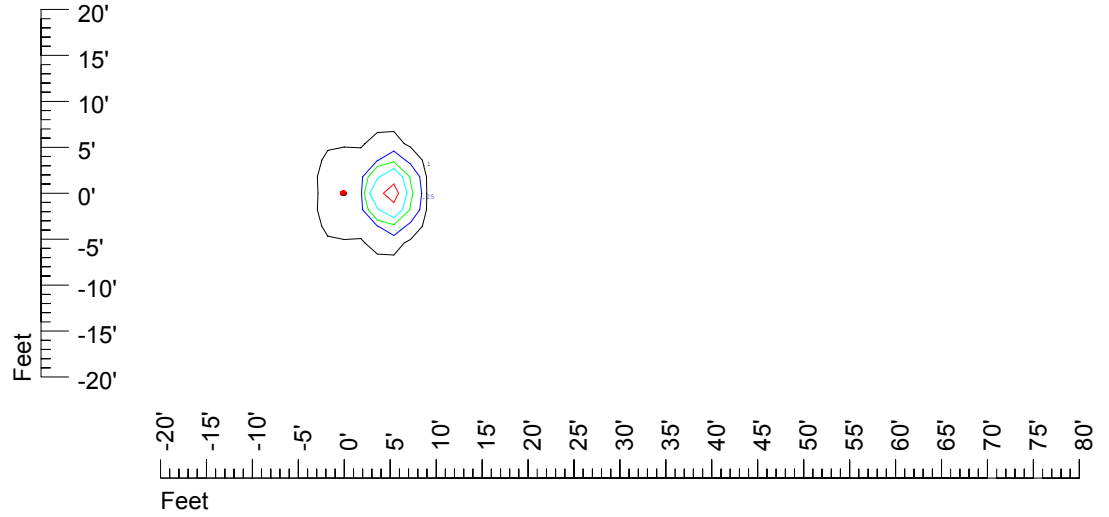

Isoline values — 0.1 fc — 0.25 fc — 0.5 fc — 1.0 fc — 2.0 fc

Mounting height 7' Tilt 0°

Mounting height 7 Tilt 30°

Mounting height 7' Tilt 15°

Mounting height 7 Tilt 45°

IES Photometric files C9244

Isoline template at 9' mounting height

Isoline values — 0.1 fc — 0.25 fc — 0.5 fc — 1.0 fc — 2.0 fc

Mounting height 9' Tilt 0°

Mounting height 9 Tilt 30°

Mounting height 9' Tilt 15°

Mounting height 9 Tilt 45°

IES Photometric files C9244

Isoline template at 11' mounting height

Isoline values — 0.1 fc — 0.25 fc — 0.5 fc — 1.0 fc — 2.0 fc

Mounting height 20' Tilt 0°

Mounting height 20 Tilt 30°

Mounting height 20' Tilt 15°

Mounting height 20 Tilt 45°