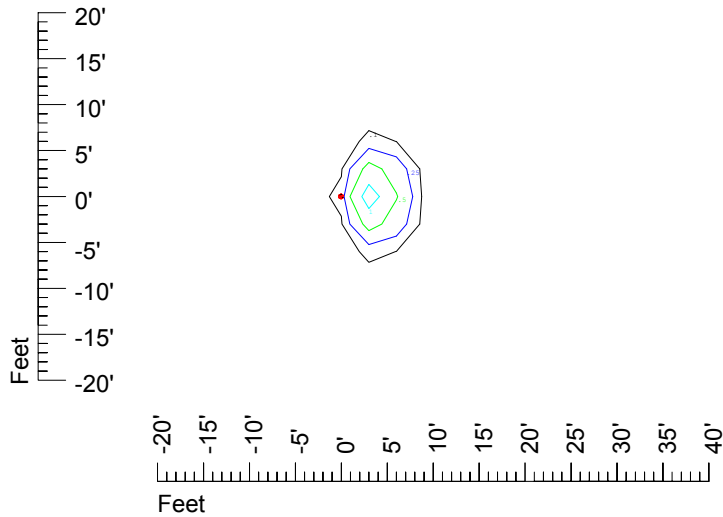

Isoline values — 0.1 fc — 0.25 fc — 0.5 fc — 1.0 fc — 2.0 fc

Mounting height 9' Tilt 0°

Mounting height 9 Tilt 30°

Mounting height 9' Tilt 15°

Mounting height 9 Tilt 45°

IES Photometric files C9244

Isoline template at 11' mounting height

Isoline values — 0.1 fc — 0.25 fc — 0.5 fc — 1.0 fc — 2.0 fc

Mounting height 11' Tilt 0°

Mounting height 11 Tilt 30°

Mounting height 11' Tilt 15°

Mounting height 11 Tilt 45°

IES Photometric files C9244

Isoline template at 15' mounting height

Isoline values — 0.1 fc — 0.25 fc — 0.5 fc — 1.0 fc — 2.0 fc

Mounting height 15' Tilt 0°

Mounting height 15 Tilt 30°

Mounting height 15' Tilt 15°

Mounting height 15 Tilt 45°

IES Photometric files C9244

Isoline template at 20' mounting height

Isoline values — 0.1 fc — 0.25 fc — 0.5 fc — 1.0 fc — 2.0 fc

Mounting height 20' Tilt 0°

Mounting height 20 Tilt 30°

Mounting height 20' Tilt 15°

Mounting height 20 Tilt 45°