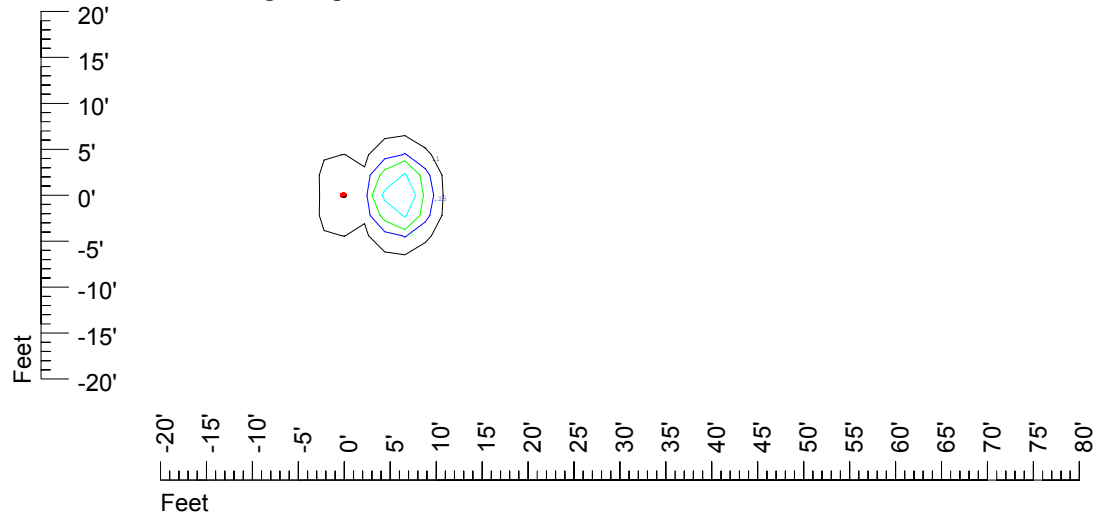

Isoline values — 0.1 fc — 0.25 fc — 0.5 fc — 1.0 fc — 2.0 fc

Mounting height 7' Tilt 0°

Mounting height 7 Tilt 30°

Mounting height 7' Tilt 15°

Mounting height 7 Tilt 45°

IES Photometric files C9244

Isoline template at 9' mounting height

Isoline values — 0.1 fc — 0.25 fc — 0.5 fc — 1.0 fc — 2.0 fc

Mounting height 9' Tilt 0°

Mounting height 9 Tilt 30°

Mounting height 9' Tilt 15°

Mounting height 9 Tilt 45°

IES Photometric files C9244

Isoline template at 11' mounting height

Isoline values — 0.1 fc — 0.25 fc — 0.5 fc — 1.0 fc — 2.0 fc

Mounting height 11' Tilt 0°

Mounting height 11 Tilt 30°

Mounting height 11' Tilt 15°

Mounting height 11 Tilt 45°

IES Photometric files C9244

Isoline template at 15' mounting height

Isoline values — 0.1 fc — 0.25 fc — 0.5 fc — 1.0 fc — 2.0 fc

Mounting height 20' Tilt 0°

Mounting height 20 Tilt 30°

Mounting height 20' Tilt 15°

Mounting height 20 Tilt 45°