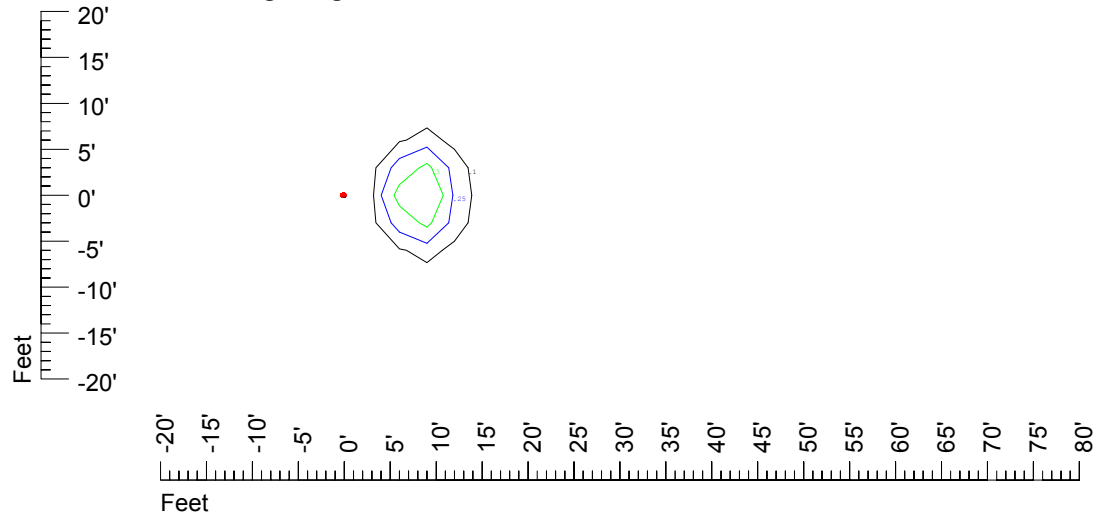

Isoline values — 0.1 fc — 0.25 fc — 0.5 fc — 1.0 fc — 2.0 fc

Mounting height 9' Tilt 0°

Mounting height 9 Tilt 30°

Mounting height 9' Tilt 15°

Mounting height 9 Tilt 45°

IES Photometric files C9244

Isoline template at 11' mounting height

Isoline values — 0.1 fc — 0.25 fc — 0.5 fc — 1.0 fc — 2.0 fc

Mounting height 11' Tilt 0°

Mounting height 11 Tilt 30°

Mounting height 11' Tilt 15°

Mounting height 11 Tilt 45°

IES Photometric files C9244

Isoline template at 15' mounting height

Isoline values — 0.1 fc — 0.25 fc — 0.5 fc — 1.0 fc — 2.0 fc

Mounting height 15' Tilt 0°

Mounting height 15 Tilt 30°

Mounting height 15' Tilt 15°

Mounting height 15 Tilt 45°

IES Photometric files C9244

Isoline template at 20' mounting height

Isoline values — 0.1 fc — 0.25 fc — 0.5 fc — 1.0 fc — 2.0 fc

Mounting height 20' Tilt 0°

Mounting height 20 Tilt 30°

Mounting height 20' Tilt 15°

Mounting height 20 Tilt 45°