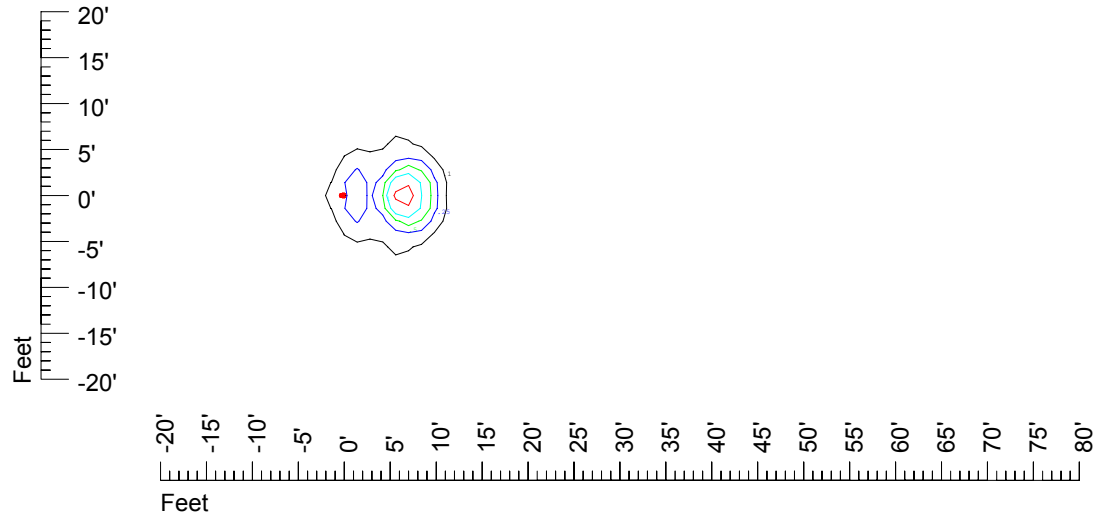

Isoline values — 0.1 fc — 0.25 fc — 0.5 fc — 1.0 fc — 2.0 fc

Mounting height 7' Tilt 0°

Mounting height 7 Tilt 30°

Mounting height 7' Tilt 15°

Mounting height 7 Tilt 45°

IES Photometric files C9244

Isoline template at 9' mounting height

Isoline values — 0.1 fc — 0.25 fc — 0.5 fc — 1.0 fc — 2.0 fc

Mounting height 9' Tilt 0°

Mounting height 9 Tilt 30°

Mounting height 9' Tilt 15°

Mounting height 9 Tilt 45°

IES Photometric files C9244

Isoline template at 11' mounting height

Isoline values — 0.1 fc — 0.25 fc — 0.5 fc — 1.0 fc — 2.0 fc

Mounting height 20' Tilt 0°

Mounting height 20 Tilt 30°

Mounting height 20' Tilt 15°

Mounting height 20 Tilt 45°