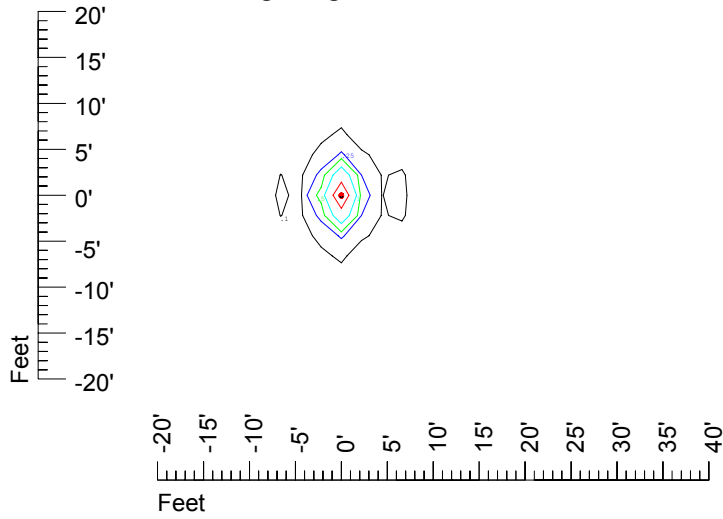

Isoline values — 0.1 fc — 0.25 fc — 0.5 fc — 1.0 fc — 2.0 fc

Mounting height 7' Tilt 0°

Mounting height 7 Tilt 30°

Mounting height 7' Tilt 15°

Mounting height 7 Tilt 45°

IES Photometric files C9244

Isoline template at 9' mounting height

Isoline values — 0.1 fc — 0.25 fc — 0.5 fc — 1.0 fc — 2.0 fc

Mounting height 9' Tilt 0°

Mounting height 9 Tilt 30°

Mounting height 9' Tilt 15°

Mounting height 9 Tilt 45°

IES Photometric files C9244

Isoline template at 11' mounting height

Isoline values — 0.1 fc — 0.25 fc — 0.5 fc — 1.0 fc — 2.0 fc

Mounting height 11' Tilt 0°

Mounting height 11 Tilt 30°

Mounting height 11' Tilt 15°

Mounting height 11 Tilt 45°

IES Photometric files C9244

Isoline template at 15' mounting height

Isoline values — 0.1 fc — 0.25 fc — 0.5 fc — 1.0 fc — 2.0 fc

Mounting height 15' Tilt 0°

Mounting height 15 Tilt 30°

Mounting height 15' Tilt 15°

Mounting height 15 Tilt 45°

IES Photometric files C9244

Isoline template at 20' mounting height