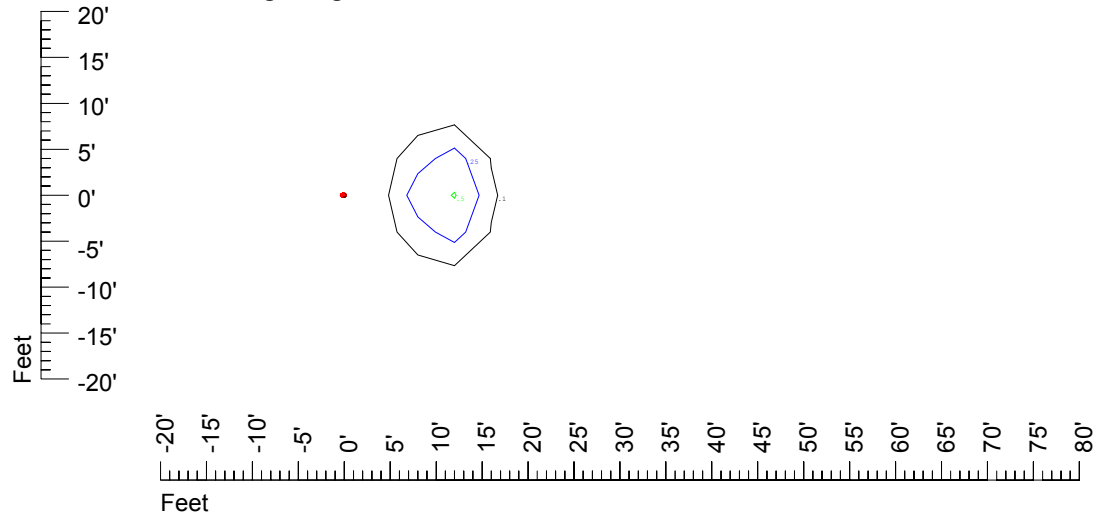

Isoline values — 0.1 fc — 0.25 fc — 0.5 fc — 1.0 fc — 2.0 fc

Mounting height 11' Tilt 0°

Mounting height 11 Tilt 30°

Mounting height 11' Tilt 15°

Mounting height 11 Tilt 45°

IES Photometric files C9244

Isoline template at 15' mounting height

Isoline values — 0.1 fc — 0.25 fc — 0.5 fc — 1.0 fc — 2.0 fc

Mounting height 15' Tilt 0°

Mounting height 15 Tilt 30°

Mounting height 15' Tilt 15°

Mounting height 15 Tilt 45°

IES Photometric files C9244

Isoline template at 20' mounting height

Isoline values — 0.1 fc — 0.25 fc — 0.5 fc — 1.0 fc — 2.0 fc

Mounting height 20' Tilt 0°

Mounting height 20 Tilt 30°

Mounting height 20' Tilt 15°

Mounting height 20 Tilt 45°