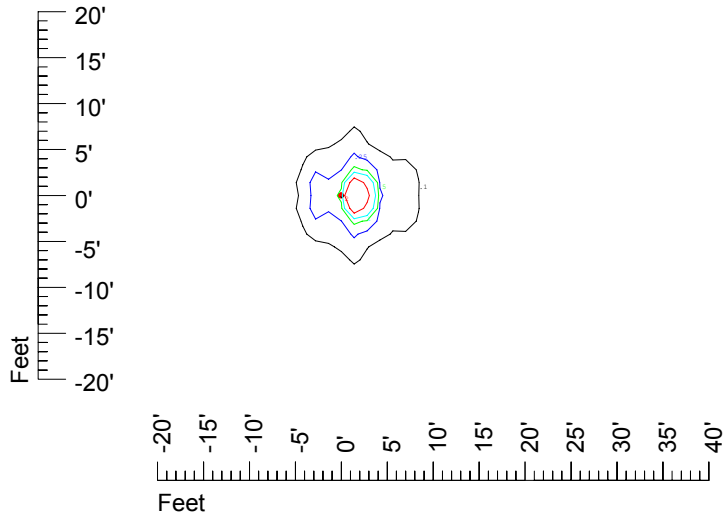

IES File: C9245

Lighting level in fc / Distance in feet

Vertical plan 0° to 180°
Horizontal plan 0°

— 2 fc — 1 fc — 0.5 fc — 0.25 fc — 0.1 fc

IES Photometric files C9244

Isoline template at 7' mounting height

Isoline values — 0.1 fc — 0.25 fc — 0.5 fc — 1.0 fc — 2.0 fc

Mounting height 7' Tilt 0°

Mounting height 7 Tilt 30°

Mounting height 7' Tilt 15°

Mounting height 7 Tilt 45°

IES Photometric files C9244

Isoline template at 9' mounting height

Isoline values — 0.1 fc — 0.25 fc — 0.5 fc — 1.0 fc — 2.0 fc

Mounting height 9' Tilt 0°

Mounting height 9 Tilt 30°

Mounting height 9' Tilt 15°

Mounting height 9 Tilt 45°

IES Photometric files C9244

Isoline template at 11' mounting height

Isoline values — 0.1 fc — 0.25 fc — 0.5 fc — 1.0 fc — 2.0 fc

Mounting height 11' Tilt 0°

Mounting height 11 Tilt 30°

Mounting height 11' Tilt 15°

Mounting height 11 Tilt 45°

IES Photometric files C9244

Isoline template at 15' mounting height