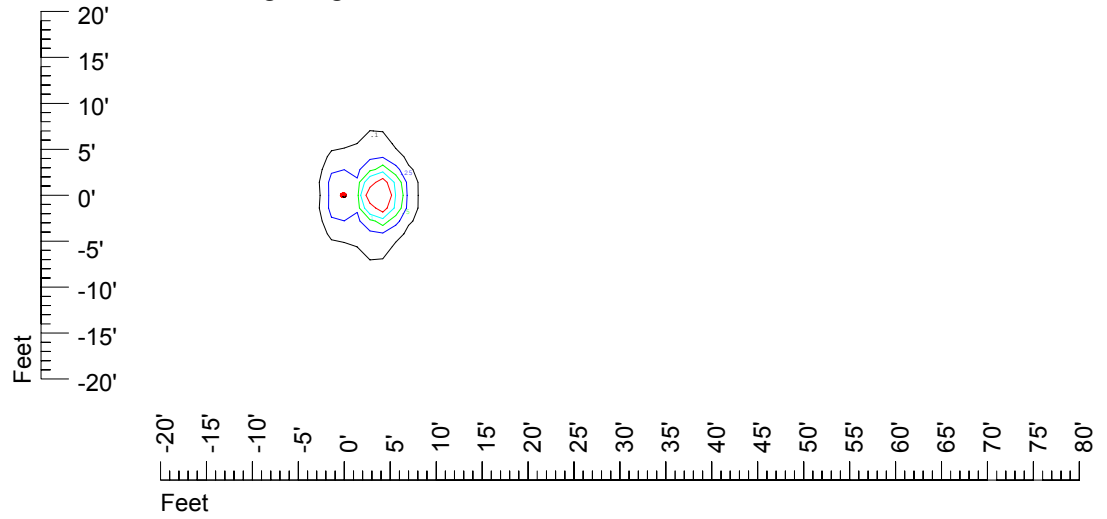

IES File: C9245

Lighting level in fc / Distance in feet

Vertical plan 0° to 180°
Horizontal plan 0°

— 2 fc — 1 fc — 0.5 fc — 0.25 fc — 0.1 fc

IES Photometric files C9244

Isoline template at 7' mounting height

Isoline values — 0.1 fc — 0.25 fc — 0.5 fc — 1.0 fc — 2.0 fc

Mounting height 7' Tilt 0°

Mounting height 7 Tilt 30°

Mounting height 7' Tilt 15°

Mounting height 7 Tilt 45°

IES Photometric files C9244

Isoline template at 9' mounting height

Isoline values — 0.1 fc — 0.25 fc — 0.5 fc — 1.0 fc — 2.0 fc

Mounting height 9' Tilt 0°

Mounting height 9 Tilt 30°

Mounting height 9' Tilt 15°

Mounting height 9 Tilt 45°

IES Photometric files C9244

Isoline template at 11' mounting height

Isoline values — 0.1 fc — 0.25 fc — 0.5 fc — 1.0 fc — 2.0 fc

Mounting height 20' Tilt 0°

Mounting height 20 Tilt 30°

Mounting height 20' Tilt 15°

Mounting height 20 Tilt 45°