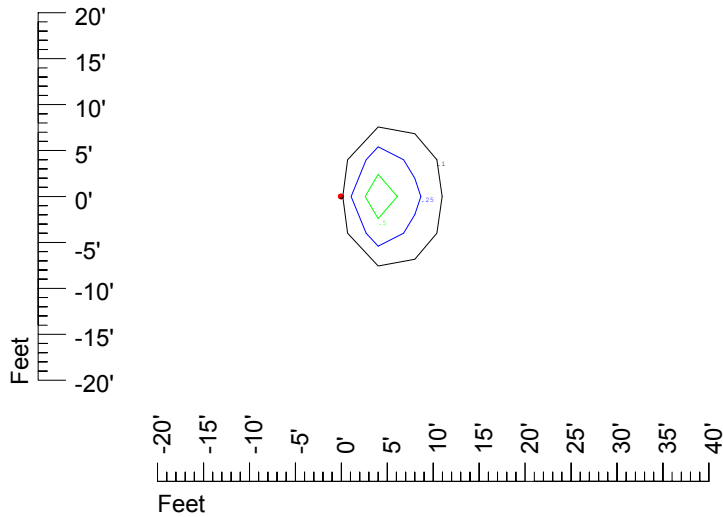

Isoline values — 0.1 fc — 0.25 fc — 0.5 fc — 1.0 fc — 2.0 fc

Mounting height 7' Tilt 0°

Mounting height 7 Tilt 30°

Mounting height 7' Tilt 15°

Mounting height 7 Tilt 45°

IES Photometric files C9244

Isoline template at 9' mounting height

Isoline values — 0.1 fc — 0.25 fc — 0.5 fc — 1.0 fc — 2.0 fc

Mounting height 11' Tilt 0°

Mounting height 11 Tilt 30°

Mounting height 11' Tilt 15°

Mounting height 11 Tilt 45°

IES Photometric files C9244

Isoline template at 15' mounting height

Isoline values — 0.1 fc — 0.25 fc — 0.5 fc — 1.0 fc — 2.0 fc

Mounting height 15' Tilt 0°

Mounting height 15 Tilt 30°

Mounting height 15' Tilt 15°

Mounting height 15 Tilt 45°

IES Photometric files C9244

Isoline template at 20' mounting height

Isoline values — 0.1 fc — 0.25 fc — 0.5 fc — 1.0 fc — 2.0 fc

Mounting height 20' Tilt 0°

Mounting height 20 Tilt 30°

Mounting height 20' Tilt 15°

Mounting height 20 Tilt 45°