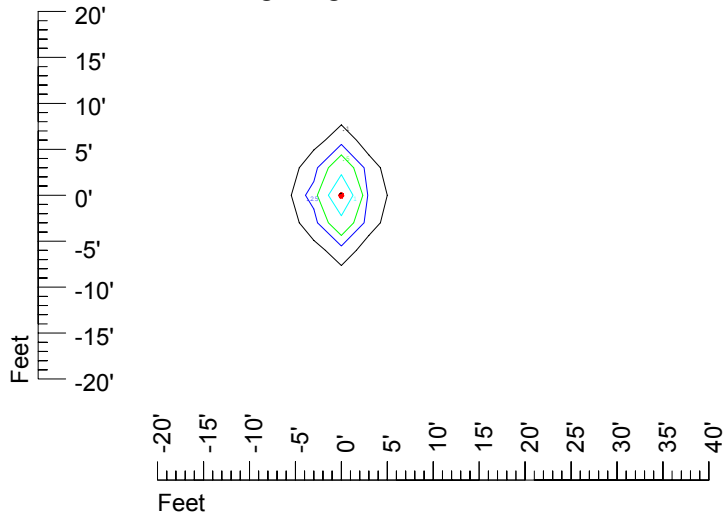

Isoline values — 0.1 fc — 0.25 fc — 0.5 fc — 1.0 fc — 2.0 fc

Mounting height 7' Tilt 0°

Mounting height 7 Tilt 30°

Mounting height 7' Tilt 15°

Mounting height 7 Tilt 45°

IES Photometric files C9244

Isoline template at 9' mounting height

Isoline values — 0.1 fc — 0.25 fc — 0.5 fc — 1.0 fc — 2.0 fc

Mounting height 9' Tilt 0°

Mounting height 9 Tilt 30°

Mounting height 9' Tilt 15°

Mounting height 9 Tilt 45°

IES Photometric files C9244

Isoline template at 11' mounting height

Isoline values — 0.1 fc — 0.25 fc — 0.5 fc — 1.0 fc — 2.0 fc

Mounting height 11' Tilt 0°

Mounting height 11 Tilt 30°

Mounting height 11' Tilt 15°

Mounting height 11 Tilt 45°

IES Photometric files C9244

Isoline template at 15' mounting height

Isoline values — 0.1 fc — 0.25 fc — 0.5 fc — 1.0 fc — 2.0 fc

Mounting height 15' Tilt 0°

Mounting height 15 Tilt 30°

Mounting height 15' Tilt 15°

Mounting height 15 Tilt 45°

IES Photometric files C9244

Isoline template at 20' mounting height