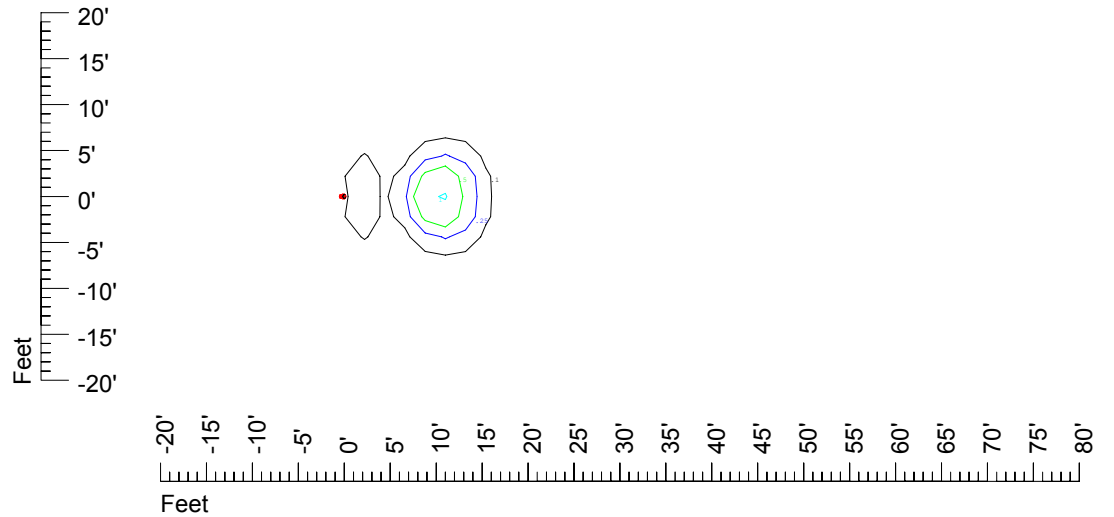

Isoline values — 0.1 fc — 0.25 fc — 0.5 fc — 1.0 fc — 2.0 fc

Mounting height 9' Tilt 0°

Mounting height 9 Tilt 30°

Mounting height 9' Tilt 15°

Mounting height 9 Tilt 45°

IES Photometric files C9244

Isoline template at 11' mounting height

Isoline values — 0.1 fc — 0.25 fc — 0.5 fc — 1.0 fc — 2.0 fc

Mounting height 11' Tilt 0°

Mounting height 11 Tilt 30°

Mounting height 11' Tilt 15°

Mounting height 11 Tilt 45°

IES Photometric files C9244

Isoline template at 15' mounting height

Isoline values — 0.1 fc — 0.25 fc — 0.5 fc — 1.0 fc — 2.0 fc

Mounting height 15' Tilt 0°

Mounting height 15 Tilt 30°

Mounting height 15' Tilt 15°

Mounting height 15 Tilt 45°

IES Photometric files C9244

Isoline template at 20' mounting height

Isoline values — 0.1 fc — 0.25 fc — 0.5 fc — 1.0 fc — 2.0 fc

Mounting height 20' Tilt 0°

Mounting height 20 Tilt 30°

Mounting height 20' Tilt 15°

Mounting height 20 Tilt 45°