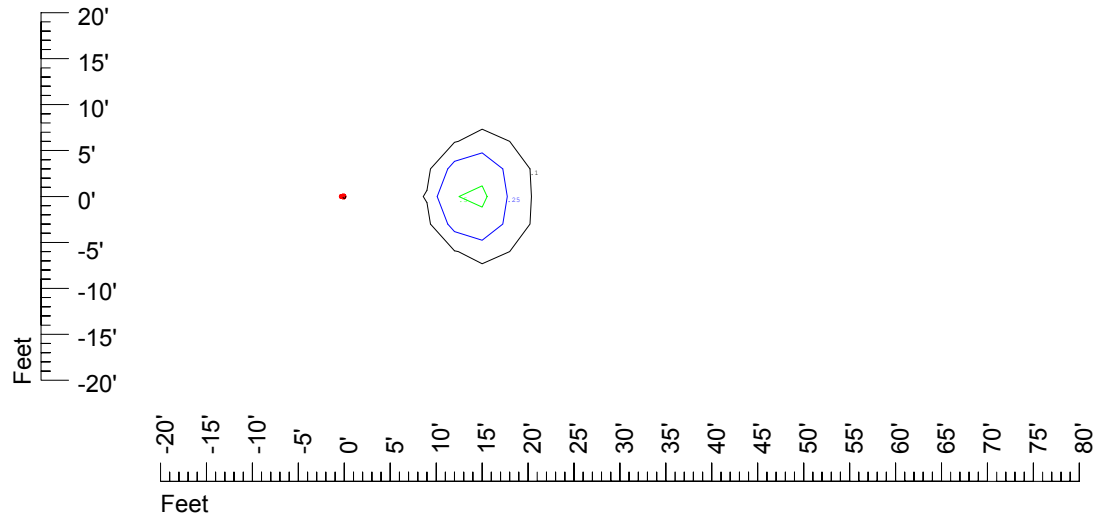

Isoline values — 0.1 fc — 0.25 fc — 0.5 fc — 1.0 fc — 2.0 fc

Mounting height 11' Tilt 0°

Mounting height 11 Tilt 30°

Mounting height 11' Tilt 15°

Mounting height 11 Tilt 45°

IES Photometric files C9244

Isoline template at 15' mounting height

Isoline values — 0.1 fc — 0.25 fc — 0.5 fc — 1.0 fc — 2.0 fc

Mounting height 15' Tilt 0°

Mounting height 15 Tilt 30°

Mounting height 15' Tilt 15°

Mounting height 15 Tilt 45°

IES Photometric files C9244

Isoline template at 20' mounting height

Isoline values — 0.1 fc — 0.25 fc — 0.5 fc — 1.0 fc — 2.0 fc

Mounting height 20' Tilt 0°

Mounting height 20 Tilt 30°

Mounting height 20' Tilt 15°

Mounting height 20 Tilt 45°