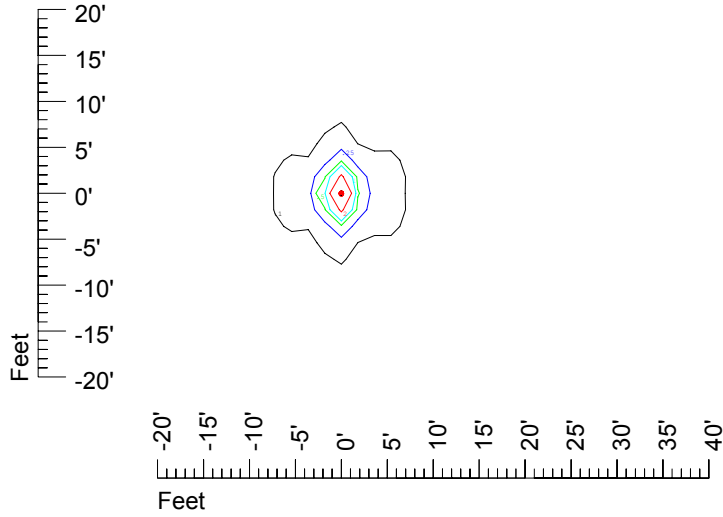

IES File: C9245

Lighting level in fc / Distance in feet

Vertical plan 0° to 180°
Horizontal plan 0°

— 2 fc — 1 fc — 0.5 fc — 0.25 fc — 0.1 fc

IES Photometric files C9244

Isoline template at 7' mounting height

Isoline values — 0.1 fc — 0.25 fc — 0.5 fc — 1.0 fc — 2.0 fc

Mounting height 7' Tilt 0°

Mounting height 7 Tilt 30°

Mounting height 7' Tilt 15°

Mounting height 7 Tilt 45°

IES Photometric files C9244

Isoline template at 9' mounting height

Isoline values — 0.1 fc — 0.25 fc — 0.5 fc — 1.0 fc — 2.0 fc

Mounting height 9' Tilt 0°

Mounting height 9 Tilt 30°

Mounting height 9' Tilt 15°

Mounting height 9 Tilt 45°

IES Photometric files C9244

Isoline template at 11' mounting height

Isoline values — 0.1 fc — 0.25 fc — 0.5 fc — 1.0 fc — 2.0 fc

Mounting height 20' Tilt 0°

Mounting height 20 Tilt 30°

Mounting height 20' Tilt 15°

Mounting height 20 Tilt 45°