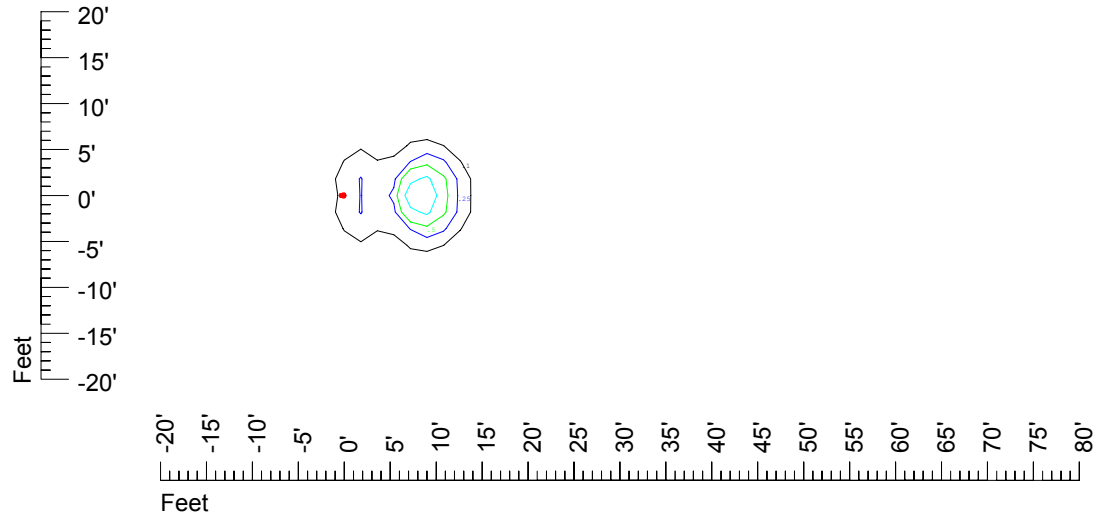

Isoline values — 0.1 fc — 0.25 fc — 0.5 fc — 1.0 fc — 2.0 fc

Mounting height 7' Tilt 0°

Mounting height 7 Tilt 30°

Mounting height 7' Tilt 15°

Mounting height 7 Tilt 45°

IES Photometric files C9244

Isoline template at 9' mounting height

Isoline values — 0.1 fc — 0.25 fc — 0.5 fc — 1.0 fc — 2.0 fc

Mounting height 9' Tilt 0°

Mounting height 9 Tilt 30°

Mounting height 9' Tilt 15°

Mounting height 9 Tilt 45°

IES Photometric files C9244

Isoline template at 11' mounting height

Isoline values — 0.1 fc — 0.25 fc — 0.5 fc — 1.0 fc — 2.0 fc

Mounting height 11' Tilt 0°

Mounting height 11 Tilt 30°

Mounting height 11' Tilt 15°

Mounting height 11 Tilt 45°

IES Photometric files C9244

Isoline template at 15' mounting height

Isoline values — 0.1 fc — 0.25 fc — 0.5 fc — 1.0 fc — 2.0 fc

Mounting height 20' Tilt 0°

Mounting height 20 Tilt 30°

Mounting height 20' Tilt 15°

Mounting height 20 Tilt 45°