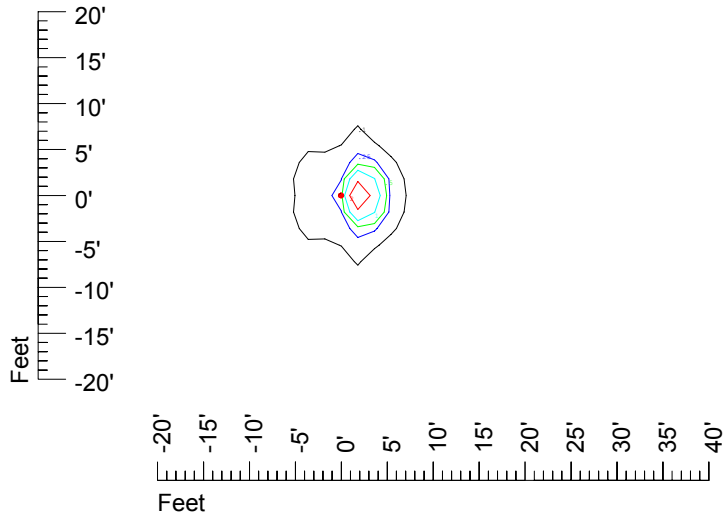

Isoline values — 0.1 fc — 0.25 fc — 0.5 fc — 1.0 fc — 2.0 fc

Mounting height 7' Tilt 0°

Mounting height 7 Tilt 30°

Mounting height 7' Tilt 15°

Mounting height 7 Tilt 45°

IES Photometric files C9244

Isoline template at 9' mounting height

Isoline values — 0.1 fc — 0.25 fc — 0.5 fc — 1.0 fc — 2.0 fc

Mounting height 9' Tilt 0°

Mounting height 9 Tilt 30°

Mounting height 9' Tilt 15°

Mounting height 9 Tilt 45°

IES Photometric files C9244

Isoline template at 11' mounting height

Isoline values — 0.1 fc — 0.25 fc — 0.5 fc — 1.0 fc — 2.0 fc

Mounting height 11' Tilt 0°

Mounting height 11 Tilt 30°

Mounting height 11' Tilt 15°

Mounting height 11 Tilt 45°

IES Photometric files C9244

Isoline template at 15' mounting height

Isoline values — 0.1 fc — 0.25 fc — 0.5 fc — 1.0 fc — 2.0 fc

Mounting height 15' Tilt 0°

Mounting height 15 Tilt 30°

Mounting height 15' Tilt 15°

Mounting height 15 Tilt 45°

IES Photometric files C9244

Isoline template at 20' mounting height