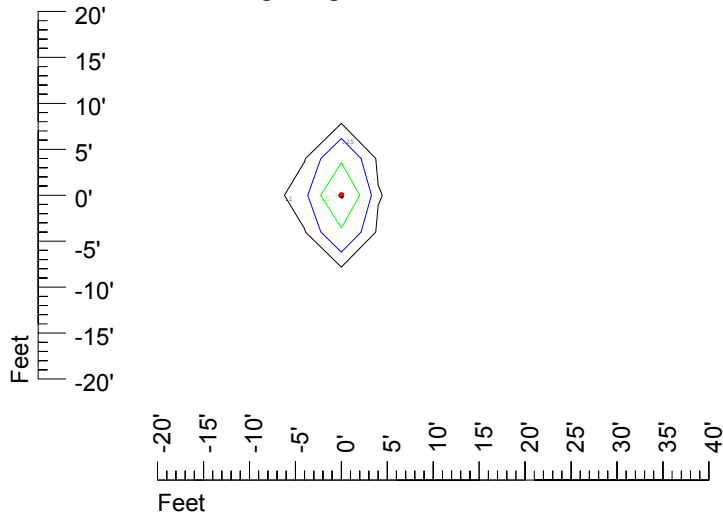

Isoline values — 0.1 fc — 0.25 fc — 0.5 fc — 1.0 fc — 2.0 fc

Mounting height 9' Tilt 0°

Mounting height 9 Tilt 30°

Mounting height 9' Tilt 15°

Mounting height 9 Tilt 45°

IES Photometric files C9244

Isoline template at 11' mounting height

Isoline values — 0.1 fc — 0.25 fc — 0.5 fc — 1.0 fc — 2.0 fc

Mounting height 11' Tilt 0°

Mounting height 11 Tilt 30°

Mounting height 11' Tilt 15°

Mounting height 11 Tilt 45°

IES Photometric files C9244

Isoline template at 15' mounting height

Isoline values — 0.1 fc — 0.25 fc — 0.5 fc — 1.0 fc — 2.0 fc

Mounting height 15' Tilt 0°

Mounting height 15 Tilt 30°

Mounting height 15' Tilt 15°

Mounting height 15 Tilt 45°

IES Photometric files C9244

Isoline template at 20' mounting height

Isoline values — 0.1 fc — 0.25 fc — 0.5 fc — 1.0 fc — 2.0 fc

Mounting height 20' Tilt 0°

Mounting height 20 Tilt 30°

Mounting height 20' Tilt 15°

Mounting height 20 Tilt 45°