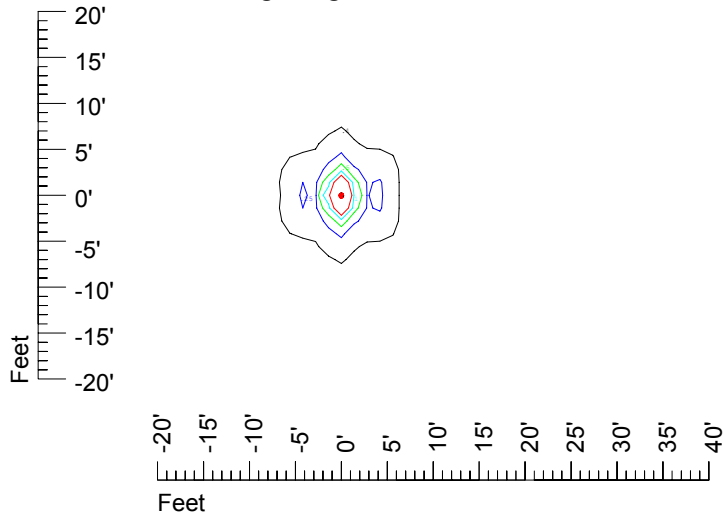

IES File: C9245

Lighting level in fc / Distance in feet

Vertical plan 0° to 180°
Horizontal plan 0°

— 2 fc — 1 fc — 0.5 fc — 0.25 fc — 0.1 fc

IES Photometric files C9244

Isoline template at 7' mounting height

Isoline values — 0.1 fc — 0.25 fc — 0.5 fc — 1.0 fc — 2.0 fc

Mounting height 7' Tilt 0°

Mounting height 7 Tilt 30°

Mounting height 7' Tilt 15°

Mounting height 7 Tilt 45°

IES Photometric files C9244

Isoline template at 9' mounting height

Isoline values — 0.1 fc — 0.25 fc — 0.5 fc — 1.0 fc — 2.0 fc

Mounting height 9' Tilt 0°

Mounting height 9 Tilt 30°

Mounting height 9' Tilt 15°

Mounting height 9 Tilt 45°

IES Photometric files C9244

Isoline template at 11' mounting height

Isoline values — 0.1 fc — 0.25 fc — 0.5 fc — 1.0 fc — 2.0 fc

Mounting height 20' Tilt 0°

Mounting height 20 Tilt 30°

Mounting height 20' Tilt 15°

Mounting height 20 Tilt 45°