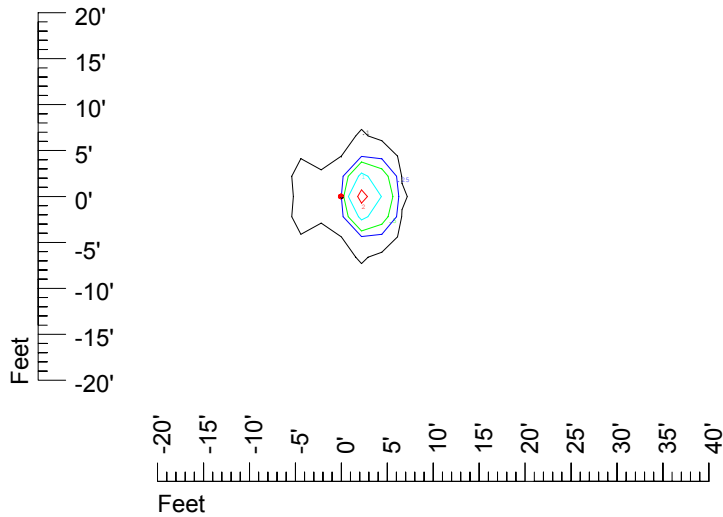

Isoline values — 0.1 fc — 0.25 fc — 0.5 fc — 1.0 fc — 2.0 fc

Mounting height 7' Tilt 0°

Mounting height 7 Tilt 30°

Mounting height 7' Tilt 15°

Mounting height 7 Tilt 45°

IES Photometric files C9244

Isoline template at 9' mounting height

Isoline values — 0.1 fc — 0.25 fc — 0.5 fc — 1.0 fc — 2.0 fc

Mounting height 9' Tilt 0°

Mounting height 9 Tilt 30°

Mounting height 9' Tilt 15°

Mounting height 9 Tilt 45°

IES Photometric files C9244

Isoline template at 11' mounting height

Isoline values — 0.1 fc — 0.25 fc — 0.5 fc — 1.0 fc — 2.0 fc

Mounting height 11' Tilt 0°

Mounting height 11 Tilt 30°

Mounting height 11' Tilt 15°

Mounting height 11 Tilt 45°

IES Photometric files C9244

Isoline template at 15' mounting height

Isoline values — 0.1 fc — 0.25 fc — 0.5 fc — 1.0 fc — 2.0 fc

Mounting height 15' Tilt 0°

Mounting height 15 Tilt 30°

Mounting height 15' Tilt 15°

Mounting height 15 Tilt 45°

IES Photometric files C9244

Isoline template at 20' mounting height