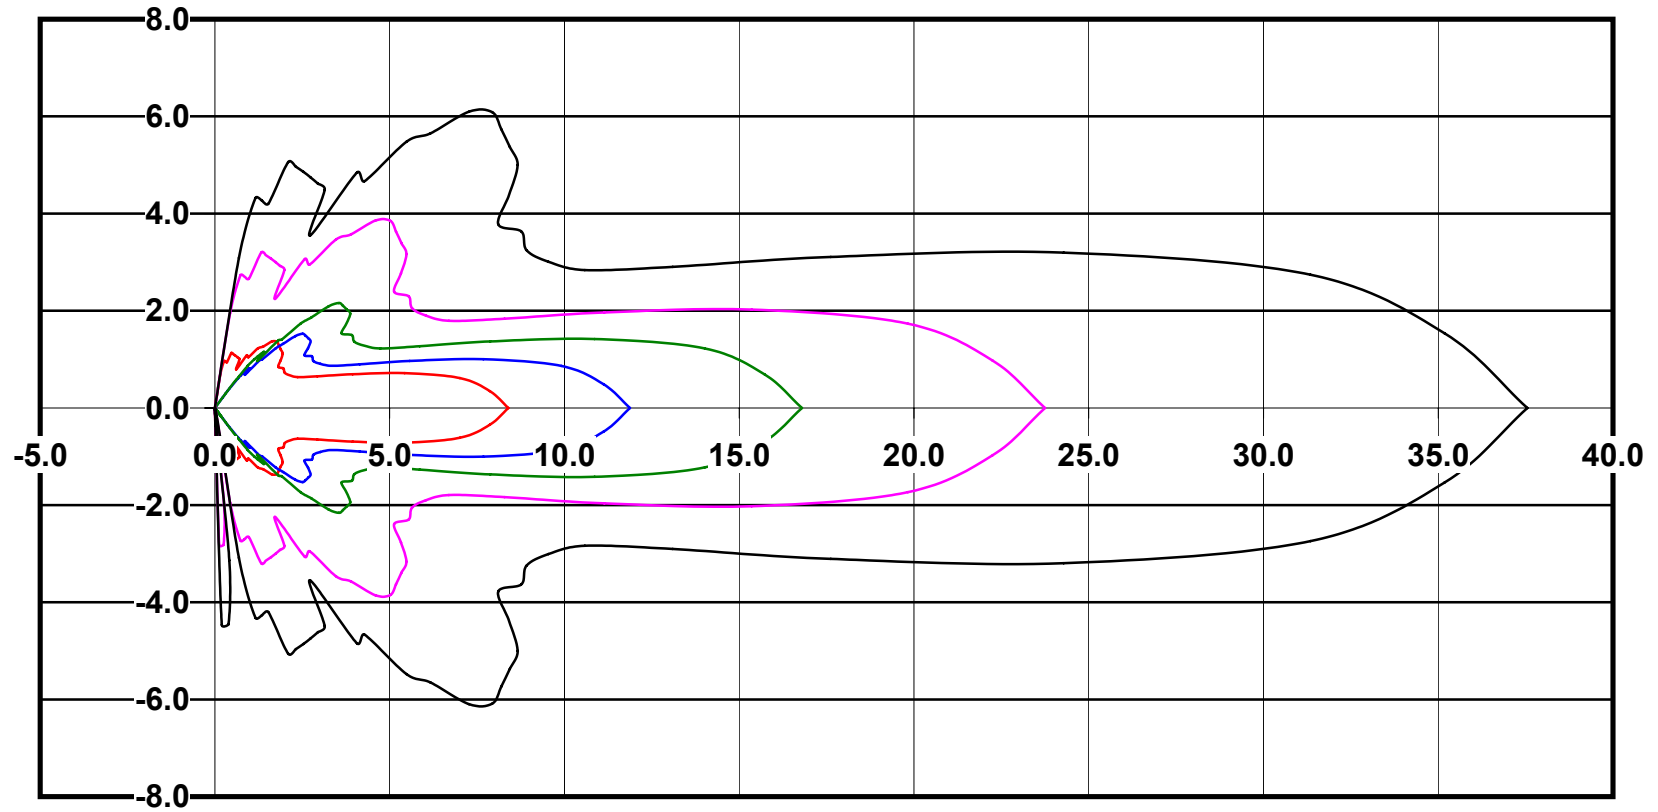

IES File: C9245

Lighting level in fc / Distance in feet

Vertical plan 0° to 180°
Horizontal plan 0°

— 2 fc — 1 fc — 0.5 fc — 0.25 fc — 0.1 fc

IES Photometric files C9244

Isoline template at 7' mounting height

Isoline values — 0.1 fc — 0.25 fc — 0.5 fc — 1.0 fc — 2.0 fc

Mounting height 7' Tilt 0°

Mounting height 7 Tilt 30°

Mounting height 7' Tilt 15°

Mounting height 7 Tilt 45°

IES Photometric files C9244

Isoline template at 9' mounting height

Isoline values — 0.1 fc — 0.25 fc — 0.5 fc — 1.0 fc — 2.0 fc

Mounting height 9' Tilt 0°

Mounting height 9 Tilt 30°

Mounting height 9' Tilt 15°

Mounting height 9 Tilt 45°

IES Photometric files C9244

Isoline template at 11' mounting height

Isoline values — 0.1 fc — 0.25 fc — 0.5 fc — 1.0 fc — 2.0 fc

Mounting height 20' Tilt 0°

Mounting height 20 Tilt 30°

Mounting height 20' Tilt 15°

Mounting height 20 Tilt 45°