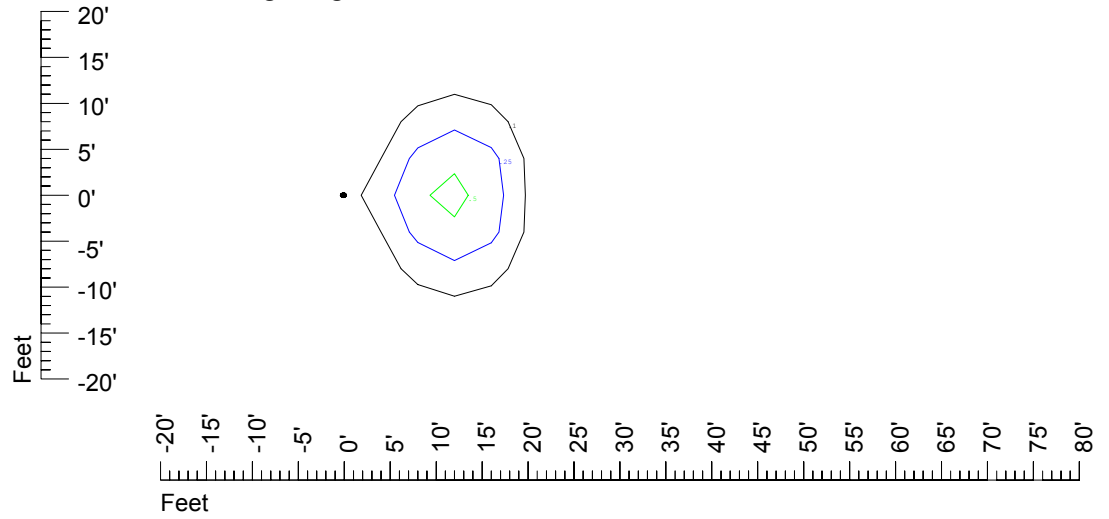

Isoline values — 0.1 fc — 0.25 fc — 0.5 fc — 1.0 fc — 2.0 fc

Mounting height 11' Tilt 0°

Mounting height 11' Tilt 30°

Mounting height 11' Tilt 15°

Mounting height 11' Tilt 45°

IES Photometric files C9242

Isoline template at 15' mounting height

Isoline values — 0.1 fc — 0.25 fc — 0.5 fc — 1.0 fc — 2.0 fc

Mounting height 15' Tilt 0°

Mounting height 15 Tilt 30°

Mounting height 15' Tilt 15°

Mounting height 15' Tilt 45°

IES Photometric files C9242

Isoline template at 20' mounting height

Isoline values — 0.1 fc — 0.25 fc — 0.5 fc — 1.0 fc — 2.0 fc

Mounting height 20' Tilt 0°

Mounting height 20' Tilt 30°

Mounting height 20' Tilt 15°

Mounting height 20' Tilt 45°

IES Photometric files C9242

Isoline template at 25' mounting height