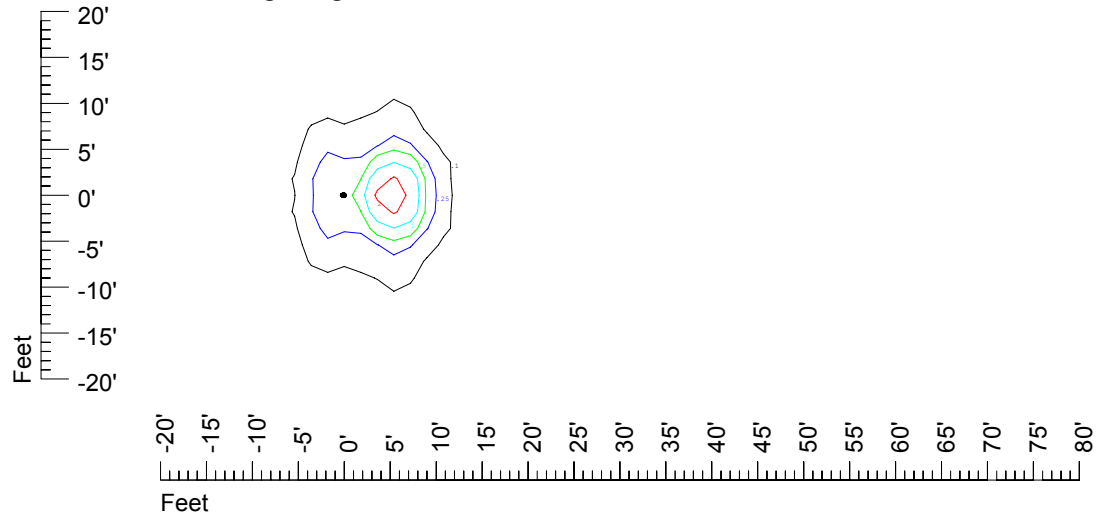

Isoline values — 0.1 fc — 0.25 fc — 0.5 fc — 1.0 fc — 2.0 fc

Mounting height 7' Tilt 0°

Mounting height 7' Tilt 30°

Mounting height 7' Tilt 15°

Mounting height 7' Tilt 45°

IES Photometric files C9242

Isoline template at 9' mounting height

Isoline values — 0.1 fc — 0.25 fc — 0.5 fc — 1.0 fc — 2.0 fc

Mounting height 9' Tilt 0°

Mounting height 9' Tilt 30°

Mounting height 9' Tilt 15°

Mounting height 9' Tilt 45°

IES Photometric files C9242

Isoline template at 11' mounting height