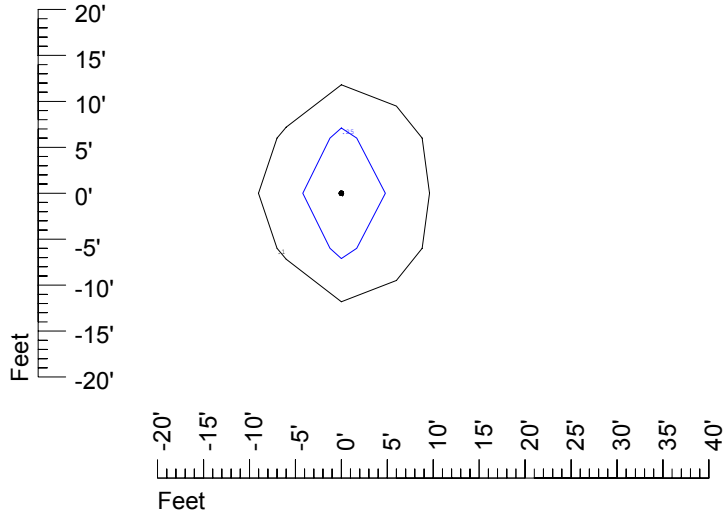

IES Photometric files C9242

Isoline template at 30' mounting height

Isoline values — 0.1 fc — 0.25 fc — 0.5 fc — 1.0 fc — 2.0 fc

Mounting height 30' Tilt 0°