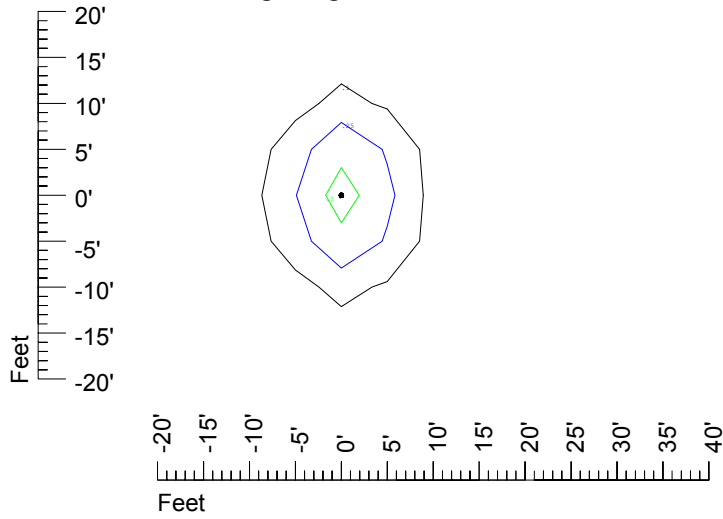

Isoline values — 0.1 fc — 0.25 fc — 0.5 fc — 1.0 fc — 2.0 fc

Mounting height 11' Tilt 0°

Mounting height 11' Tilt 30°

Mounting height 11' Tilt 15°

Mounting height 11' Tilt 45°

IES Photometric files C9242

Isoline template at 15' mounting height

Isoline values — 0.1 fc — 0.25 fc — 0.5 fc — 1.0 fc — 2.0 fc

Mounting height 15' Tilt 0°

Mounting height 15 Tilt 30°

Mounting height 15' Tilt 15°

Mounting height 15' Tilt 45°

IES Photometric files C9242

Isoline template at 20' mounting height

Isoline values — 0.1 fc — 0.25 fc — 0.5 fc — 1.0 fc — 2.0 fc

Mounting height 20' Tilt 0°

Mounting height 20' Tilt 30°

Mounting height 20' Tilt 15°

Mounting height 20' Tilt 45°

IES Photometric files C9242

Isoline template at 25' mounting height

Isoline values — 0.1 fc — 0.25 fc — 0.5 fc — 1.0 fc — 2.0 fc

Mounting height 25' Tilt 0°

Mounting height 25' Tilt 30°

Mounting height 25' Tilt 15°

Mounting height 25' Tilt 45°

IES Photometric files C9242

Isoline template at 30' mounting height