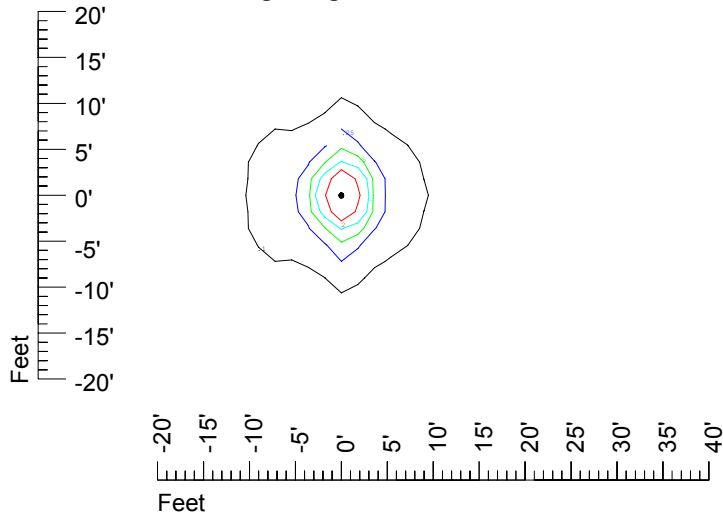

IES File: C9242

Lighting level in fc / Distance in feet

Vertical plan 0° to 180°
Horizontal plan 0°

— 2 fc — 1 fc — 0.5 fc — 0.25 fc — 0.1 fc

IES Photometric files C9242

Isoline template at 7' mounting height

Isoline values — 0.1 fc — 0.25 fc — 0.5 fc — 1.0 fc — 2.0 fc

Mounting height 7' Tilt 0°

Mounting height 7' Tilt 30°

Mounting height 7' Tilt 15°

Mounting height 7' Tilt 45°

IES Photometric files C9242

Isoline template at 9' mounting height

Isoline values — 0.1 fc — 0.25 fc — 0.5 fc — 1.0 fc — 2.0 fc

Mounting height 9' Tilt 0°

Mounting height 9' Tilt 30°

Mounting height 9' Tilt 15°

Mounting height 9' Tilt 45°

IES Photometric files C9242

Isoline template at 11' mounting height

Isoline values — 0.1 fc — 0.25 fc — 0.5 fc — 1.0 fc — 2.0 fc

Mounting height 11' Tilt 0°

Mounting height 11' Tilt 30°

Mounting height 11' Tilt 15°

Mounting height 11' Tilt 45°

IES Photometric files C9242

Isoline template at 15' mounting height