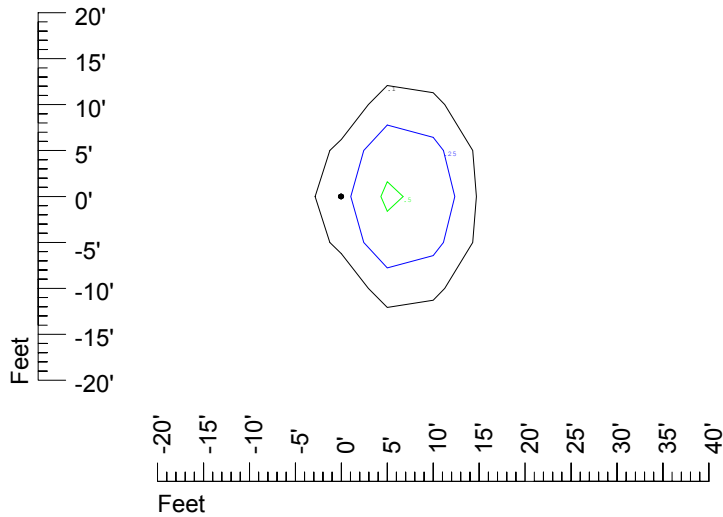

Isoline values — 0.1 fc — 0.25 fc — 0.5 fc — 1.0 fc — 2.0 fc

Mounting height 11' Tilt 0°

Mounting height 11' Tilt 30°

Mounting height 11' Tilt 15°

Mounting height 11' Tilt 45°

IES Photometric files C9242

Isoline template at 15' mounting height

Isoline values — 0.1 fc — 0.25 fc — 0.5 fc — 1.0 fc — 2.0 fc

Mounting height 15' Tilt 0°

Mounting height 15 Tilt 30°

Mounting height 15' Tilt 15°

Mounting height 15' Tilt 45°

IES Photometric files C9242

Isoline template at 20' mounting height

Isoline values — 0.1 fc — 0.25 fc — 0.5 fc — 1.0 fc — 2.0 fc

Mounting height 20' Tilt 0°

Mounting height 20' Tilt 30°

Mounting height 20' Tilt 15°

Mounting height 20' Tilt 45°

IES Photometric files C9242

Isoline template at 25' mounting height

Isoline values — 0.1 fc — 0.25 fc — 0.5 fc — 1.0 fc — 2.0 fc

Mounting height 25' Tilt 0°

Mounting height 25' Tilt 30°

Mounting height 25' Tilt 15°

Mounting height 25' Tilt 45°

IES Photometric files C9242

Isoline template at 30' mounting height