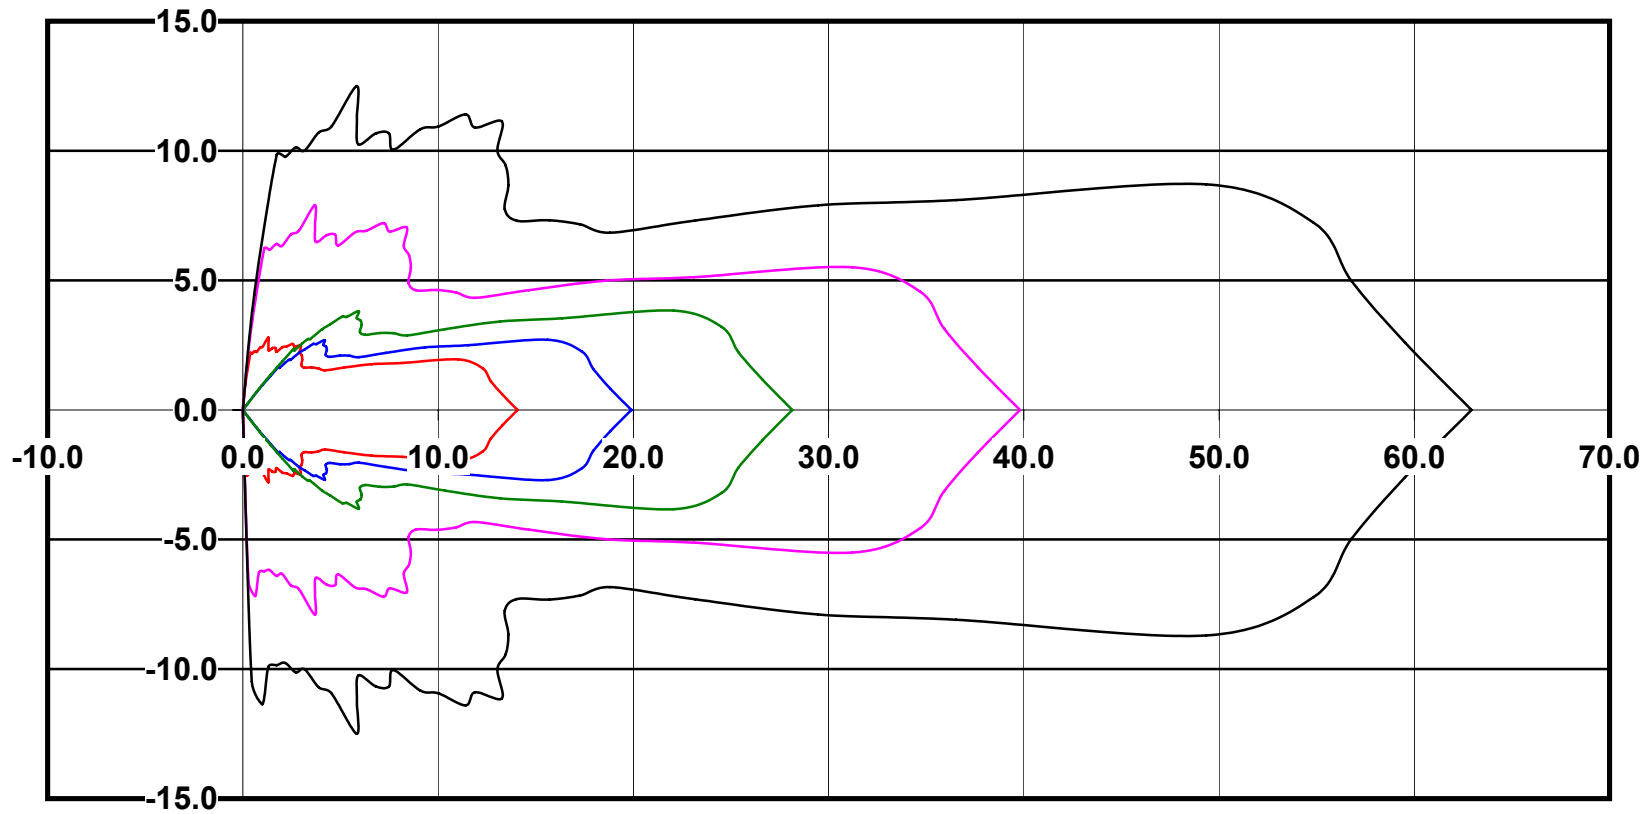

IES File: C9242

Lighting level in fc / Distance in feet

Vertical plan 0° to 180°
Horizontal plan 0°

— 2 fc — 1 fc — 0.5 fc — 0.25 fc — 0.1 fc

IES Photometric files C9242

Isoline template at 7' mounting height

Isoline values — 0.1 fc — 0.25 fc — 0.5 fc — 1.0 fc — 2.0 fc

Mounting height 7' Tilt 0°

Mounting height 7' Tilt 30°

Mounting height 7' Tilt 15°

Mounting height 7' Tilt 45°

IES Photometric files C9242

Isoline template at 9' mounting height

Isoline values — 0.1 fc — 0.25 fc — 0.5 fc — 1.0 fc — 2.0 fc

Mounting height 9' Tilt 0°

Mounting height 9' Tilt 30°

Mounting height 9' Tilt 15°

Mounting height 9' Tilt 45°

IES Photometric files C9242

Isoline template at 11' mounting height