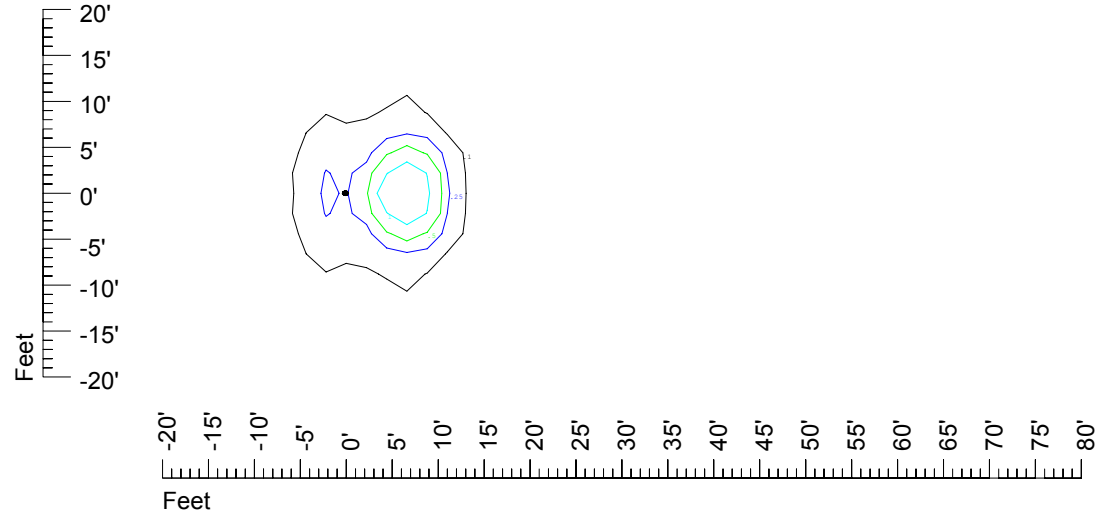

Isoline values — 0.1 fc — 0.25 fc — 0.5 fc — 1.0 fc — 2.0 fc

Mounting height 7' Tilt 0°

Mounting height 7' Tilt 30°

Mounting height 7' Tilt 15°

Mounting height 7' Tilt 45°

IES Photometric files C9242

Isoline template at 9' mounting height

Isoline values — 0.1 fc — 0.25 fc — 0.5 fc — 1.0 fc — 2.0 fc

Mounting height 9' Tilt 0°

Mounting height 9' Tilt 30°

Mounting height 9' Tilt 15°

Mounting height 9' Tilt 45°

IES Photometric files C9242

Isoline template at 11' mounting height

Isoline values — 0.1 fc — 0.25 fc — 0.5 fc — 1.0 fc — 2.0 fc

Mounting height 11' Tilt 0°

Mounting height 11' Tilt 30°

Mounting height 11' Tilt 15°

Mounting height 11' Tilt 45°

IES Photometric files C9242

Isoline template at 15' mounting height