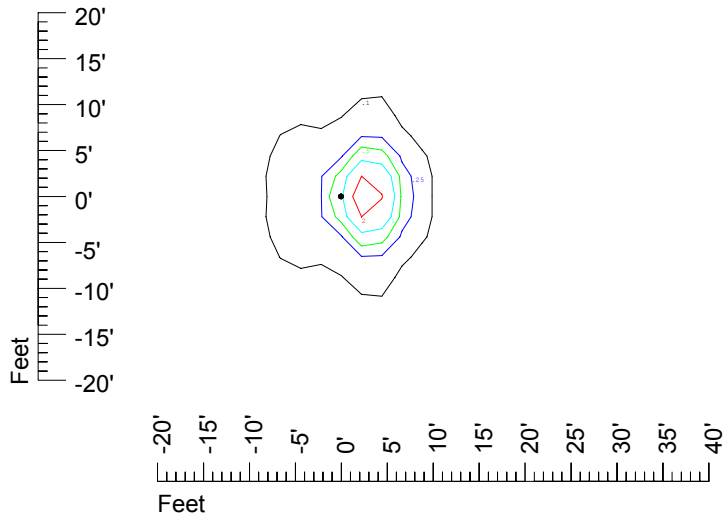

Isoline values — 0.1 fc — 0.25 fc — 0.5 fc — 1.0 fc — 2.0 fc

Mounting height 7' Tilt 0°

Mounting height 7' Tilt 30°

Mounting height 7' Tilt 15°

Mounting height 7' Tilt 45°

IES Photometric files C9242

Isoline template at 9' mounting height

Isoline values — 0.1 fc — 0.25 fc — 0.5 fc — 1.0 fc — 2.0 fc

Mounting height 9' Tilt 0°

Mounting height 9' Tilt 30°

Mounting height 9' Tilt 15°

Mounting height 9' Tilt 45°

IES Photometric files C9242

Isoline template at 11' mounting height

Isoline values — 0.1 fc — 0.25 fc — 0.5 fc — 1.0 fc — 2.0 fc

Mounting height 11' Tilt 0°

Mounting height 11' Tilt 30°

Mounting height 11' Tilt 15°

Mounting height 11' Tilt 45°

IES Photometric files C9242

Isoline template at 15' mounting height

Isoline values — 0.1 fc — 0.25 fc — 0.5 fc — 1.0 fc — 2.0 fc

Mounting height 15' Tilt 0°

Mounting height 15 Tilt 30°

Mounting height 15' Tilt 15°

Mounting height 15' Tilt 45°

IES Photometric files C9242

Isoline template at 20' mounting height