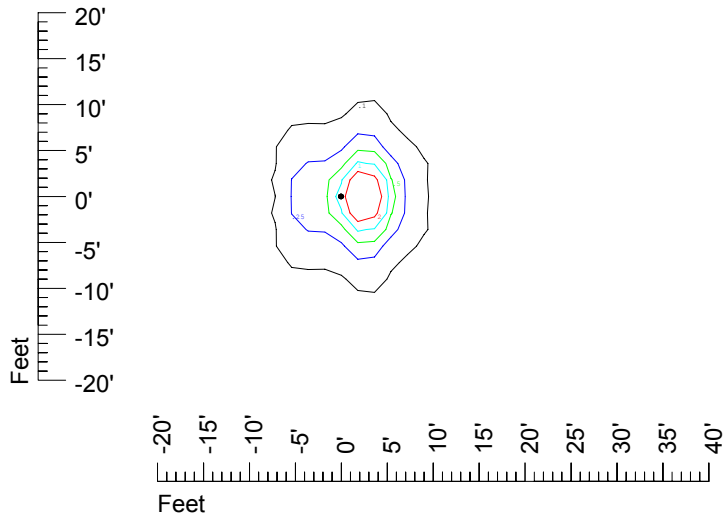

IES File: C9242

Lighting level in fc / Distance in feet

Vertical plan 0° to 180°
Horizontal plan 0°

— 2 fc — 1 fc — 0.5 fc — 0.25 fc — 0.1 fc

IES Photometric files C9242

Isoline template at 7' mounting height

Isoline values — 0.1 fc — 0.25 fc — 0.5 fc — 1.0 fc — 2.0 fc

Mounting height 7' Tilt 0°

Mounting height 7' Tilt 30°

Mounting height 7' Tilt 15°

Mounting height 7' Tilt 45°

IES Photometric files C9242

Isoline template at 9' mounting height

Isoline values — 0.1 fc — 0.25 fc — 0.5 fc — 1.0 fc — 2.0 fc

Mounting height 9' Tilt 0°

Mounting height 9' Tilt 30°

Mounting height 9' Tilt 15°

Mounting height 9' Tilt 45°

IES Photometric files C9242

Isoline template at 11' mounting height

Isoline values — 0.1 fc — 0.25 fc — 0.5 fc — 1.0 fc — 2.0 fc

Mounting height 11' Tilt 0°

Mounting height 11' Tilt 30°

Mounting height 11' Tilt 15°

Mounting height 11' Tilt 45°

IES Photometric files C9242

Isoline template at 15' mounting height