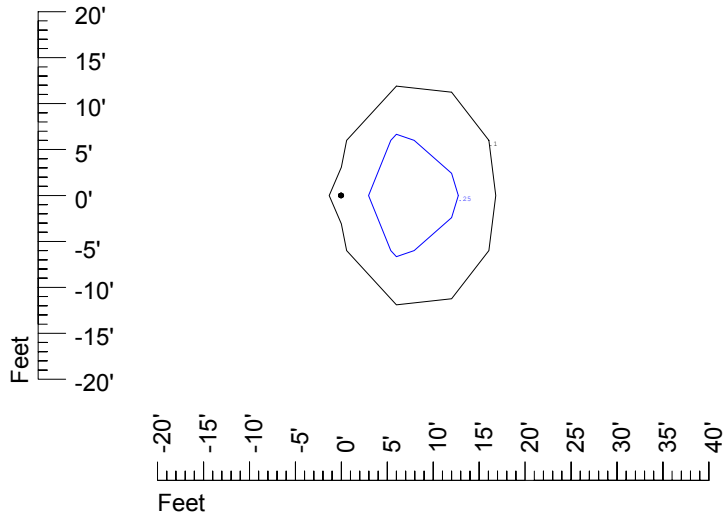

Isoline values — 0.1 fc — 0.25 fc — 0.5 fc — 1.0 fc — 2.0 fc

Mounting height 7' Tilt 0°

Mounting height 7' Tilt 30°

Mounting height 7' Tilt 15°

Mounting height 7' Tilt 45°

IES Photometric files C9242

Isoline template at 9' mounting height

Isoline values — 0.1 fc — 0.25 fc — 0.5 fc — 1.0 fc — 2.0 fc

Mounting height 20' Tilt 0°

Mounting height 20' Tilt 30°

Mounting height 20' Tilt 15°

Mounting height 20' Tilt 45°

IES Photometric files C9242

Isoline template at 25' mounting height

Isoline values — 0.1 fc — 0.25 fc — 0.5 fc — 1.0 fc — 2.0 fc

Mounting height 25' Tilt 0°

Mounting height 25' Tilt 30°

Mounting height 25' Tilt 15°

Mounting height 25' Tilt 45°

IES Photometric files C9242

Isoline template at 30' mounting height

Isoline values — 0.1 fc — 0.25 fc — 0.5 fc — 1.0 fc — 2.0 fc

Mounting height 30' Tilt 0°

Mounting height 30' Tilt 30°

Mounting height 30' Tilt 15°

Mounting height 30' Tilt 45°