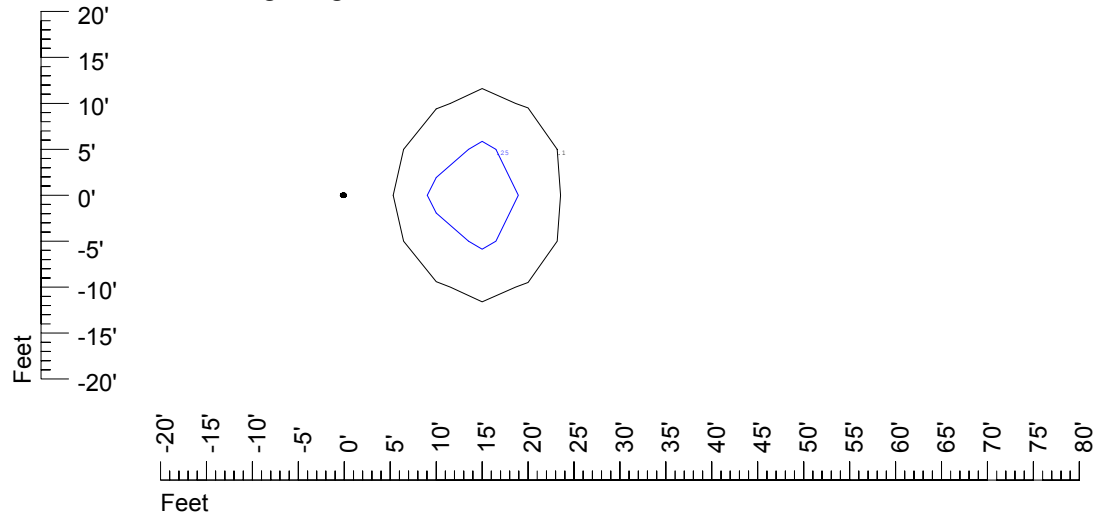

Isoline values — 0.1 fc — 0.25 fc — 0.5 fc — 1.0 fc — 2.0 fc

Mounting height 20' Tilt 0°

Mounting height 20' Tilt 30°

Mounting height 20' Tilt 15°

Mounting height 20' Tilt 45°

IES Photometric files C9242

Isoline template at 25' mounting height

Isoline values — 0.1 fc — 0.25 fc — 0.5 fc — 1.0 fc — 2.0 fc

Mounting height 25' Tilt 0°

Mounting height 25' Tilt 30°

Mounting height 25' Tilt 15°

Mounting height 25' Tilt 45°

IES Photometric files C9242

Isoline template at 30' mounting height