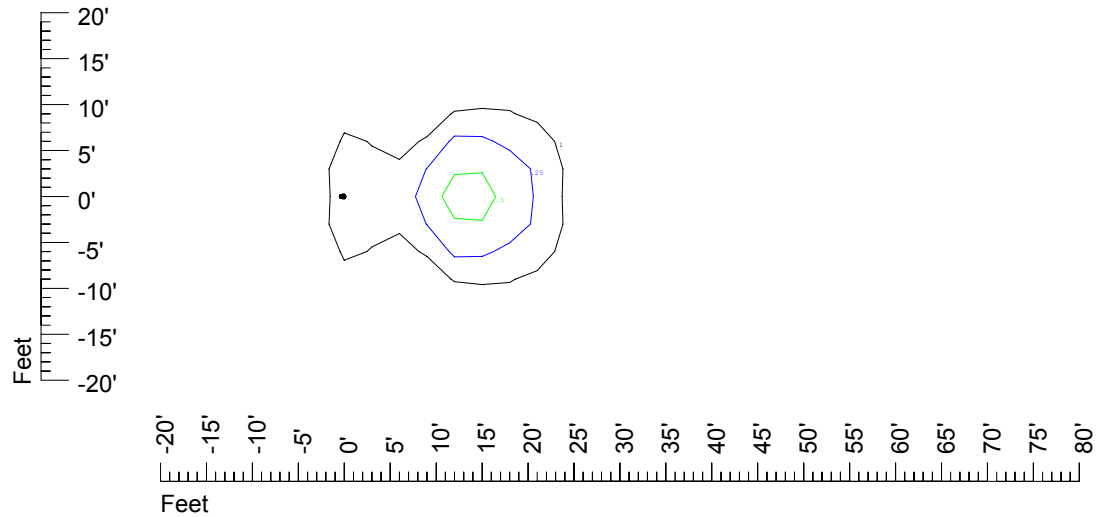

Isoline values — 0.1 fc — 0.25 fc — 0.5 fc — 1.0 fc — 2.0 fc

Mounting height 11' Tilt 0°

Mounting height 11' Tilt 30°

Mounting height 11' Tilt 15°

Mounting height 11' Tilt 45°

IES Photometric files C9242

Isoline template at 15' mounting height

Isoline values — 0.1 fc — 0.25 fc — 0.5 fc — 1.0 fc — 2.0 fc

Mounting height 15' Tilt 0°

Mounting height 15 Tilt 30°

Mounting height 15' Tilt 15°

Mounting height 15' Tilt 45°

IES Photometric files C9242

Isoline template at 20' mounting height

Isoline values — 0.1 fc — 0.25 fc — 0.5 fc — 1.0 fc — 2.0 fc

Mounting height 20' Tilt 0°

Mounting height 20' Tilt 30°

Mounting height 20' Tilt 15°

Mounting height 20' Tilt 45°

IES Photometric files C9242

Isoline template at 25' mounting height