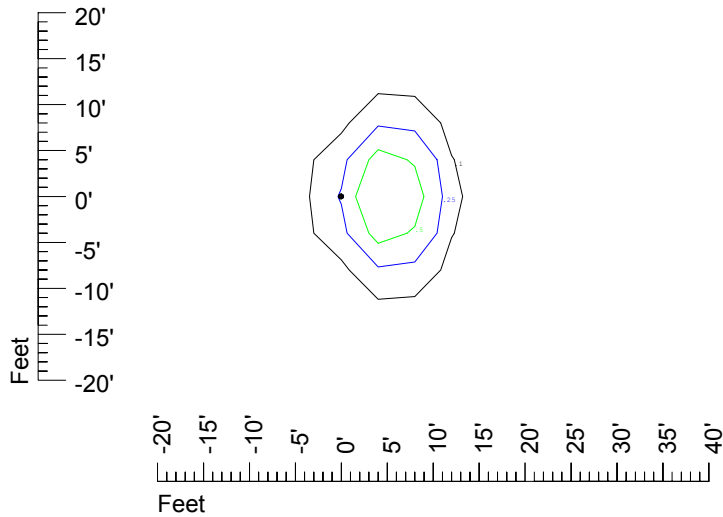

Isoline values — 0.1 fc — 0.25 fc — 0.5 fc — 1.0 fc — 2.0 fc

Mounting height 11' Tilt 0°

Mounting height 11' Tilt 30°

Mounting height 11' Tilt 15°

Mounting height 11' Tilt 45°

IES Photometric files C9242

Isoline template at 15' mounting height

Isoline values — 0.1 fc — 0.25 fc — 0.5 fc — 1.0 fc — 2.0 fc

Mounting height 15' Tilt 0°

Mounting height 15 Tilt 30°

Mounting height 15' Tilt 15°

Mounting height 15' Tilt 45°

IES Photometric files C9242

Isoline template at 20' mounting height

Isoline values — 0.1 fc — 0.25 fc — 0.5 fc — 1.0 fc — 2.0 fc

Mounting height 20' Tilt 0°

Mounting height 20' Tilt 30°

Mounting height 20' Tilt 15°

Mounting height 20' Tilt 45°

IES Photometric files C9242

Isoline template at 25' mounting height

Isoline values — 0.1 fc — 0.25 fc — 0.5 fc — 1.0 fc — 2.0 fc

Mounting height 25' Tilt 0°

Mounting height 25' Tilt 30°

Mounting height 25' Tilt 15°

Mounting height 25' Tilt 45°

IES Photometric files C9242

Isoline template at 30' mounting height