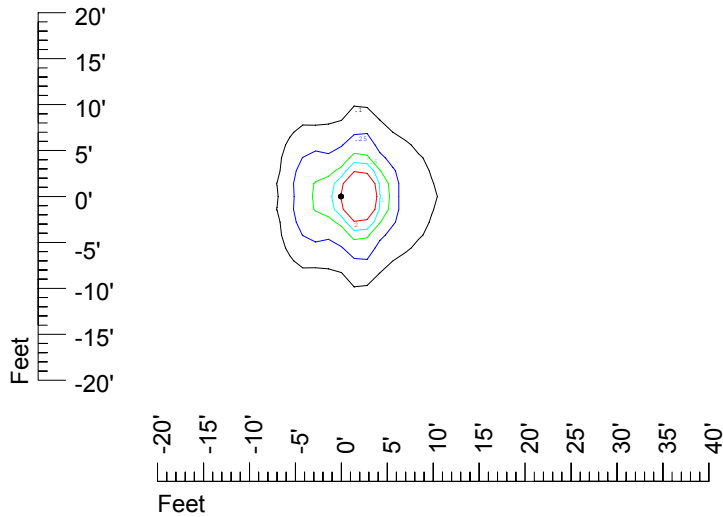

IES File: C9242

Lighting level in fc / Distance in feet

Vertical plan 0° to 180°
Horizontal plan 0°

— 2 fc — 1 fc — 0.5 fc — 0.25 fc — 0.1 fc

IES Photometric files C9242

Isoline template at 7' mounting height

Isoline values — 0.1 fc — 0.25 fc — 0.5 fc — 1.0 fc — 2.0 fc

Mounting height 7' Tilt 0°

Mounting height 7' Tilt 30°

Mounting height 7' Tilt 15°

Mounting height 7' Tilt 45°

IES Photometric files C9242

Isoline template at 9' mounting height

Isoline values — 0.1 fc — 0.25 fc — 0.5 fc — 1.0 fc — 2.0 fc

Mounting height 9' Tilt 0°

Mounting height 9' Tilt 30°

Mounting height 9' Tilt 15°

Mounting height 9' Tilt 45°

IES Photometric files C9242

Isoline template at 11' mounting height

Isoline values — 0.1 fc — 0.25 fc — 0.5 fc — 1.0 fc — 2.0 fc

Mounting height 11' Tilt 0°

Mounting height 11' Tilt 30°

Mounting height 11' Tilt 15°

Mounting height 11' Tilt 45°

IES Photometric files C9242

Isoline template at 15' mounting height