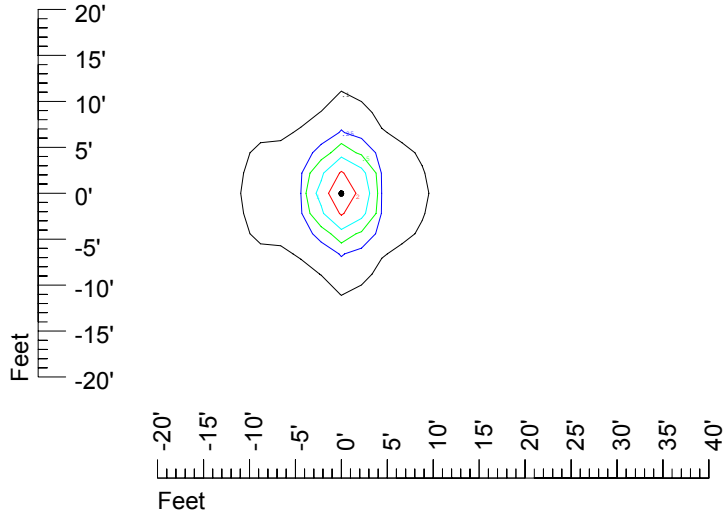

IES File: C9242

Lighting level in fc / Distance in feet

Vertical plan 0° to 180°
Horizontal plan 0°

— 2 fc — 1 fc — 0.5 fc — 0.25 fc — 0.1 fc

IES Photometric files C9242

Isoline template at 7' mounting height

Isoline values — 0.1 fc — 0.25 fc — 0.5 fc — 1.0 fc — 2.0 fc

Mounting height 7' Tilt 0°

Mounting height 7' Tilt 30°

Mounting height 7' Tilt 15°

Mounting height 7' Tilt 45°

IES Photometric files C9242

Isoline template at 9' mounting height

Isoline values — 0.1 fc — 0.25 fc — 0.5 fc — 1.0 fc — 2.0 fc

Mounting height 9' Tilt 0°

Mounting height 9' Tilt 30°

Mounting height 9' Tilt 15°

Mounting height 9' Tilt 45°

IES Photometric files C9242

Isoline template at 11' mounting height

Isoline values — 0.1 fc — 0.25 fc — 0.5 fc — 1.0 fc — 2.0 fc

Mounting height 11' Tilt 0°

Mounting height 11' Tilt 30°

Mounting height 11' Tilt 15°

Mounting height 11' Tilt 45°

IES Photometric files C9242

Isoline template at 15' mounting height