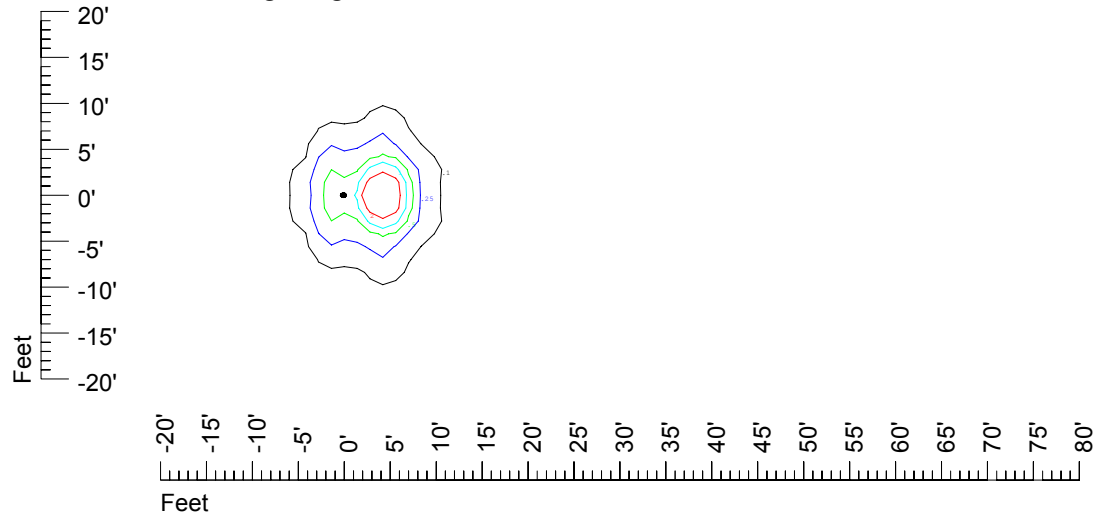

IES File: C9242

Lighting level in fc / Distance in feet

Vertical plan 0° to 180°
Horizontal plan 0°

— 2 fc — 1 fc — 0.5 fc — 0.25 fc — 0.1 fc

IES Photometric files C9242

Isoline template at 7' mounting height

Isoline values — 0.1 fc — 0.25 fc — 0.5 fc — 1.0 fc — 2.0 fc

Mounting height 7' Tilt 0°

Mounting height 7' Tilt 30°

Mounting height 7' Tilt 15°

Mounting height 7' Tilt 45°

IES Photometric files C9242

Isoline template at 9' mounting height

Isoline values — 0.1 fc — 0.25 fc — 0.5 fc — 1.0 fc — 2.0 fc

Mounting height 9' Tilt 0°

Mounting height 9' Tilt 30°

Mounting height 9' Tilt 15°

Mounting height 9' Tilt 45°

IES Photometric files C9242

Isoline template at 11' mounting height

Isoline values — 0.1 fc — 0.25 fc — 0.5 fc — 1.0 fc — 2.0 fc

Mounting height 30' Tilt 0°

Mounting height 30' Tilt 30°

Mounting height 30' Tilt 15°

Mounting height 30' Tilt 45°