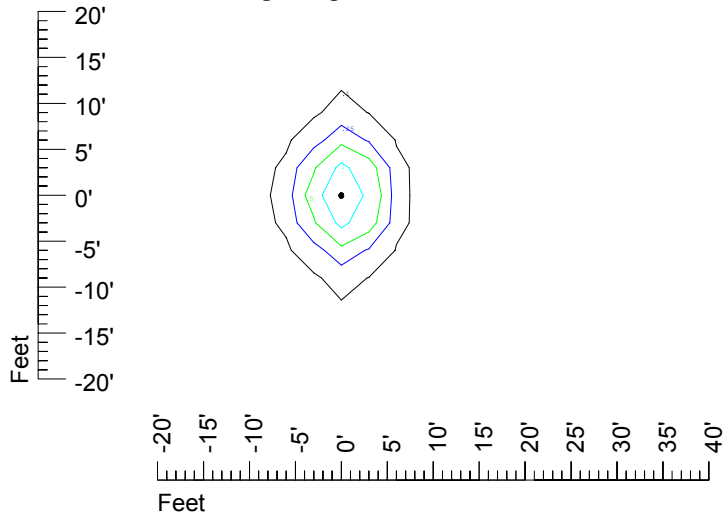

Isoline values — 0.1 fc — 0.25 fc — 0.5 fc — 1.0 fc — 2.0 fc

Mounting height 7' Tilt 0°

Mounting height 7' Tilt 30°

Mounting height 7' Tilt 15°

Mounting height 7' Tilt 45°

IES Photometric files C9242

Isoline template at 9' mounting height

Isoline values — 0.1 fc — 0.25 fc — 0.5 fc — 1.0 fc — 2.0 fc

Mounting height 9' Tilt 0°

Mounting height 9' Tilt 30°

Mounting height 9' Tilt 15°

Mounting height 9' Tilt 45°

IES Photometric files C9242

Isoline template at 11' mounting height

Isoline values — 0.1 fc — 0.25 fc — 0.5 fc — 1.0 fc — 2.0 fc

Mounting height 11' Tilt 0°

Mounting height 11' Tilt 30°

Mounting height 11' Tilt 15°

Mounting height 11' Tilt 45°

IES Photometric files C9242

Isoline template at 15' mounting height

Isoline values — 0.1 fc — 0.25 fc — 0.5 fc — 1.0 fc — 2.0 fc

Mounting height 15' Tilt 0°

Mounting height 15 Tilt 30°

Mounting height 15' Tilt 15°

Mounting height 15' Tilt 45°

IES Photometric files C9242

Isoline template at 20' mounting height