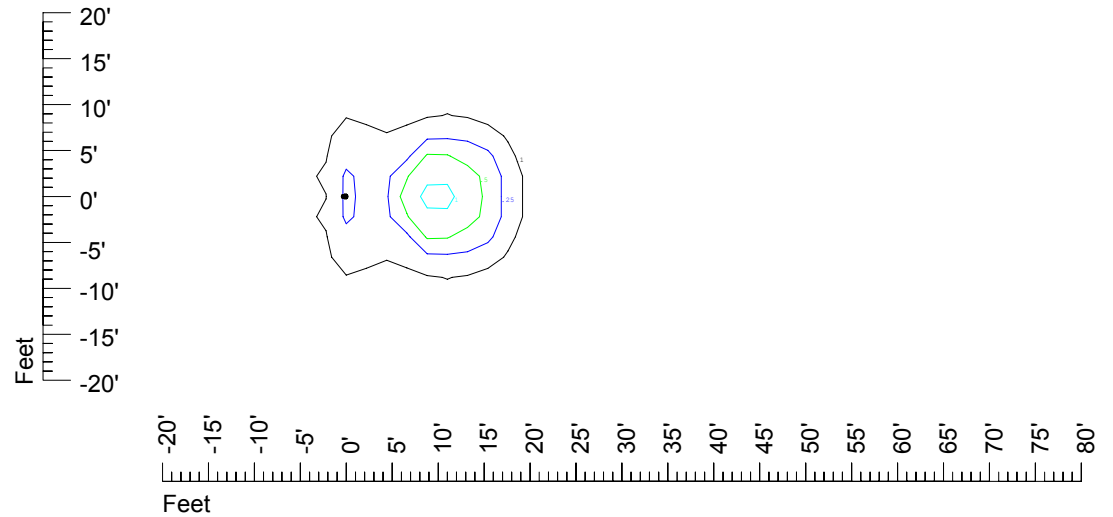

Isoline values — 0.1 fc — 0.25 fc — 0.5 fc — 1.0 fc — 2.0 fc

Mounting height 9' Tilt 0°

Mounting height 9' Tilt 30°

Mounting height 9' Tilt 15°

Mounting height 9' Tilt 45°

IES Photometric files C9242

Isoline template at 11' mounting height

Isoline values — 0.1 fc — 0.25 fc — 0.5 fc — 1.0 fc — 2.0 fc

Mounting height 11' Tilt 0°

Mounting height 11' Tilt 30°

Mounting height 11' Tilt 15°

Mounting height 11' Tilt 45°

IES Photometric files C9242

Isoline template at 15' mounting height

Isoline values — 0.1 fc — 0.25 fc — 0.5 fc — 1.0 fc — 2.0 fc

Mounting height 15' Tilt 0°

Mounting height 15 Tilt 30°

Mounting height 15' Tilt 15°

Mounting height 15' Tilt 45°

IES Photometric files C9242

Isoline template at 20' mounting height