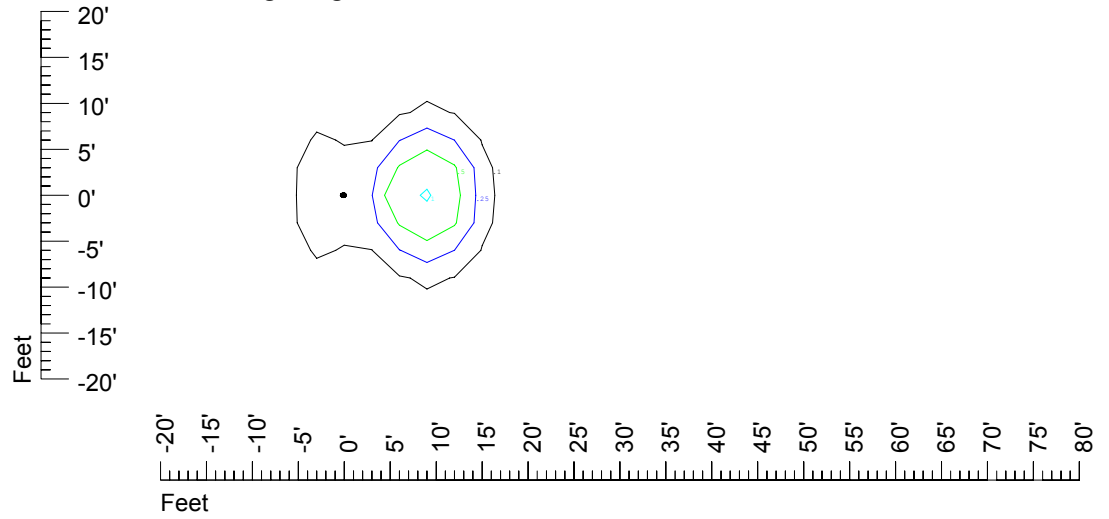

Isoline values — 0.1 fc — 0.25 fc — 0.5 fc — 1.0 fc — 2.0 fc

Mounting height 9' Tilt 0°

Mounting height 9' Tilt 30°

Mounting height 9' Tilt 15°

Mounting height 9' Tilt 45°

IES Photometric files C9242

Isoline template at 11' mounting height

Isoline values — 0.1 fc — 0.25 fc — 0.5 fc — 1.0 fc — 2.0 fc

Mounting height 11' Tilt 0°

Mounting height 11' Tilt 30°

Mounting height 11' Tilt 15°

Mounting height 11' Tilt 45°

IES Photometric files C9242

Isoline template at 15' mounting height

Isoline values — 0.1 fc — 0.25 fc — 0.5 fc — 1.0 fc — 2.0 fc

Mounting height 15' Tilt 0°

Mounting height 15 Tilt 30°

Mounting height 15' Tilt 15°

Mounting height 15' Tilt 45°

IES Photometric files C9242

Isoline template at 20' mounting height