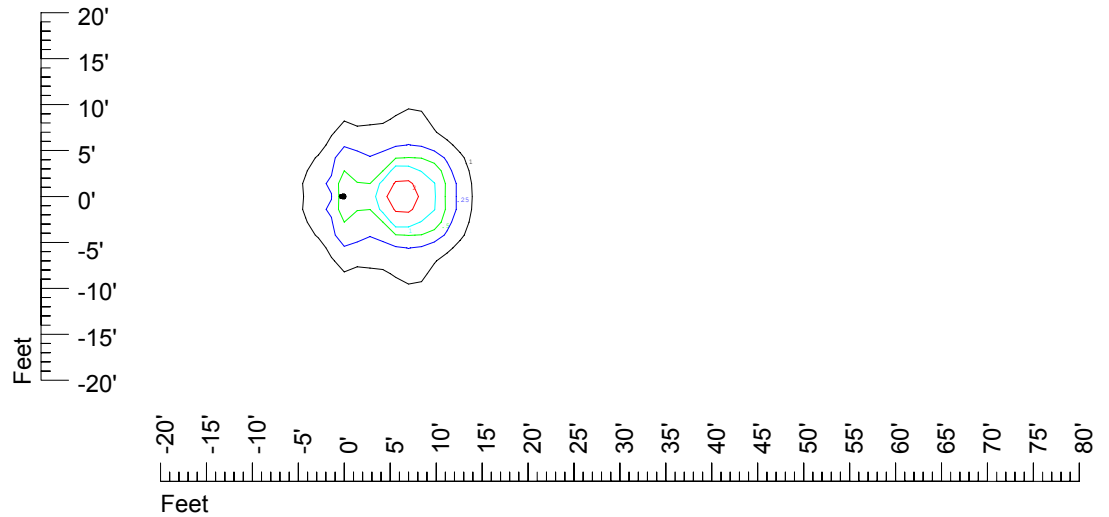

IES File: C9242

Lighting level in fc / Distance in feet

Vertical plan 0° to 180°
Horizontal plan 0°

— 2 fc — 1 fc — 0.5 fc — 0.25 fc — 0.1 fc

IES Photometric files C9242

Isoline template at 7' mounting height

Isoline values — 0.1 fc — 0.25 fc — 0.5 fc — 1.0 fc — 2.0 fc

Mounting height 7' Tilt 0°

Mounting height 7' Tilt 30°

Mounting height 7' Tilt 15°

Mounting height 7' Tilt 45°

IES Photometric files C9242

Isoline template at 9' mounting height

Isoline values — 0.1 fc — 0.25 fc — 0.5 fc — 1.0 fc — 2.0 fc

Mounting height 9' Tilt 0°

Mounting height 9' Tilt 30°

Mounting height 9' Tilt 15°

Mounting height 9' Tilt 45°

IES Photometric files C9242

Isoline template at 11' mounting height