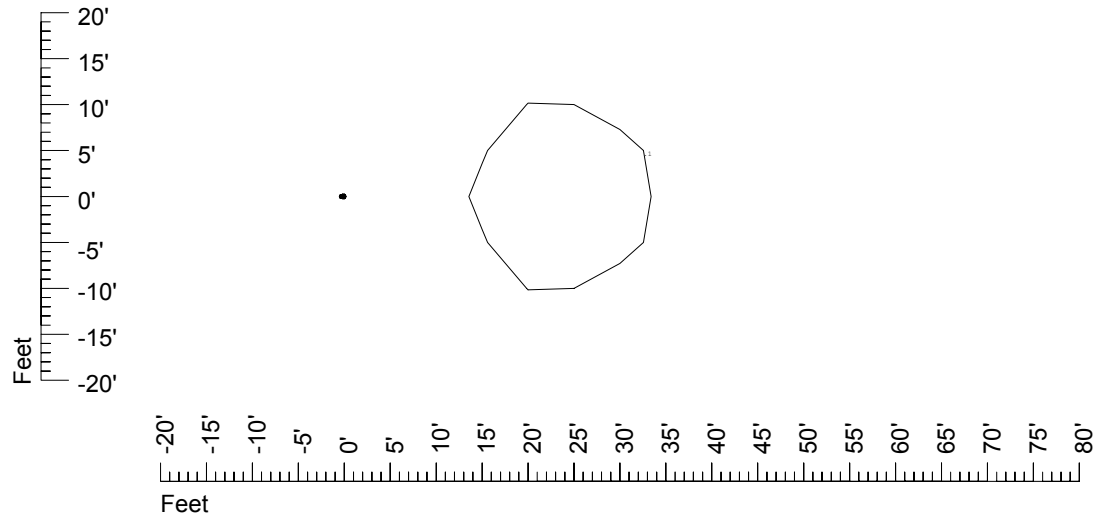

Isoline values — 0.1 fc — 0.25 fc — 0.5 fc — 1.0 fc — 2.0 fc

Mounting height 15' Tilt 0°

Mounting height 15 Tilt 30°

Mounting height 15' Tilt 15°

Mounting height 15' Tilt 45°

IES Photometric files C9242

Isoline template at 20' mounting height

Isoline values — 0.1 fc — 0.25 fc — 0.5 fc — 1.0 fc — 2.0 fc

Mounting height 20' Tilt 0°

Mounting height 20' Tilt 30°

Mounting height 20' Tilt 15°

Mounting height 20' Tilt 45°

IES Photometric files C9242

Isoline template at 25' mounting height

Isoline values — 0.1 fc — 0.25 fc — 0.5 fc — 1.0 fc — 2.0 fc

Mounting height 25' Tilt 0°

Mounting height 25' Tilt 30°

Mounting height 25' Tilt 15°

Mounting height 25' Tilt 45°

IES Photometric files C9242

Isoline template at 30' mounting height

Isoline values — 0.1 fc — 0.25 fc — 0.5 fc — 1.0 fc — 2.0 fc

Mounting height 30' Tilt 0°

Mounting height 30' Tilt 30°

Mounting height 30' Tilt 15°

Mounting height 30' Tilt 45°