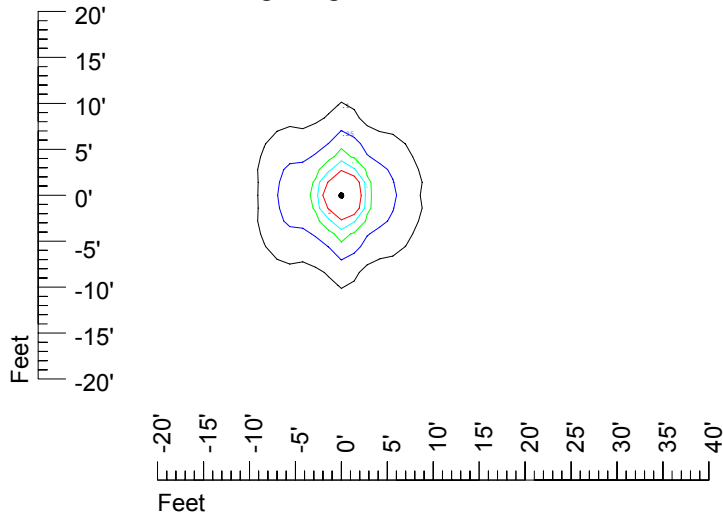

IES File: C9242

Lighting level in fc / Distance in feet

Vertical plan 0° to 180°
Horizontal plan 0°

— 2 fc — 1 fc — 0.5 fc — 0.25 fc — 0.1 fc

IES Photometric files C9242

Isoline template at 7' mounting height

Isoline values — 0.1 fc — 0.25 fc — 0.5 fc — 1.0 fc — 2.0 fc

Mounting height 7' Tilt 0°

Mounting height 7' Tilt 30°

Mounting height 7' Tilt 15°

Mounting height 7' Tilt 45°

IES Photometric files C9242

Isoline template at 9' mounting height

Isoline values — 0.1 fc — 0.25 fc — 0.5 fc — 1.0 fc — 2.0 fc

Mounting height 9' Tilt 0°

Mounting height 9' Tilt 30°

Mounting height 9' Tilt 15°

Mounting height 9' Tilt 45°

IES Photometric files C9242

Isoline template at 11' mounting height

Isoline values — 0.1 fc — 0.25 fc — 0.5 fc — 1.0 fc — 2.0 fc

Mounting height 20' Tilt 0°

Mounting height 20' Tilt 30°

Mounting height 20' Tilt 15°

Mounting height 20' Tilt 45°

IES Photometric files C9242

Isoline template at 25' mounting height