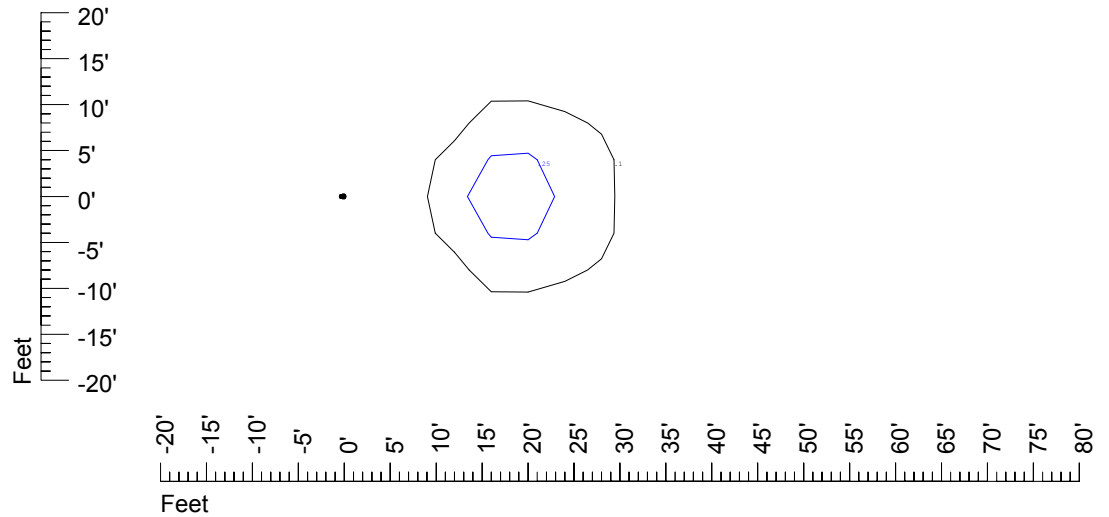

Isoline values — 0.1 fc — 0.25 fc — 0.5 fc — 1.0 fc — 2.0 fc

Mounting height 11' Tilt 0°

Mounting height 11' Tilt 30°

Mounting height 11' Tilt 15°

Mounting height 11' Tilt 45°

IES Photometric files C9242

Isoline template at 15' mounting height

Isoline values — 0.1 fc — 0.25 fc — 0.5 fc — 1.0 fc — 2.0 fc

Mounting height 15' Tilt 0°

Mounting height 15 Tilt 30°

Mounting height 15' Tilt 15°

Mounting height 15' Tilt 45°

IES Photometric files C9242

Isoline template at 20' mounting height

Isoline values — 0.1 fc — 0.25 fc — 0.5 fc — 1.0 fc — 2.0 fc

Mounting height 20' Tilt 0°

Mounting height 20' Tilt 30°

Mounting height 20' Tilt 15°

Mounting height 20' Tilt 45°

IES Photometric files C9242

Isoline template at 25' mounting height

Isoline values — 0.1 fc — 0.25 fc — 0.5 fc — 1.0 fc — 2.0 fc

Mounting height 25' Tilt 0°

Mounting height 25' Tilt 30°

Mounting height 25' Tilt 15°

Mounting height 25' Tilt 45°

IES Photometric files C9242

Isoline template at 30' mounting height