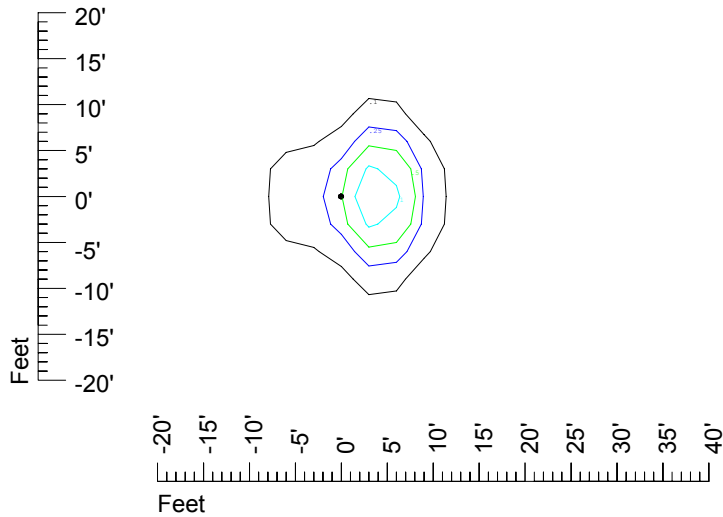

Isoline values — 0.1 fc — 0.25 fc — 0.5 fc — 1.0 fc — 2.0 fc

Mounting height 9' Tilt 0°

Mounting height 9' Tilt 30°

Mounting height 9' Tilt 15°

Mounting height 9' Tilt 45°

IES Photometric files C9242

Isoline template at 11' mounting height

Isoline values — 0.1 fc — 0.25 fc — 0.5 fc — 1.0 fc — 2.0 fc

Mounting height 11' Tilt 0°

Mounting height 11' Tilt 30°

Mounting height 11' Tilt 15°

Mounting height 11' Tilt 45°

IES Photometric files C9242

Isoline template at 15' mounting height

Isoline values — 0.1 fc — 0.25 fc — 0.5 fc — 1.0 fc — 2.0 fc

Mounting height 15' Tilt 0°

Mounting height 15 Tilt 30°

Mounting height 15' Tilt 15°

Mounting height 15' Tilt 45°

IES Photometric files C9242

Isoline template at 20' mounting height

Isoline values — 0.1 fc — 0.25 fc — 0.5 fc — 1.0 fc — 2.0 fc

Mounting height 20' Tilt 0°

Mounting height 20' Tilt 30°

Mounting height 20' Tilt 15°

Mounting height 20' Tilt 45°

IES Photometric files C9242

Isoline template at 25' mounting height