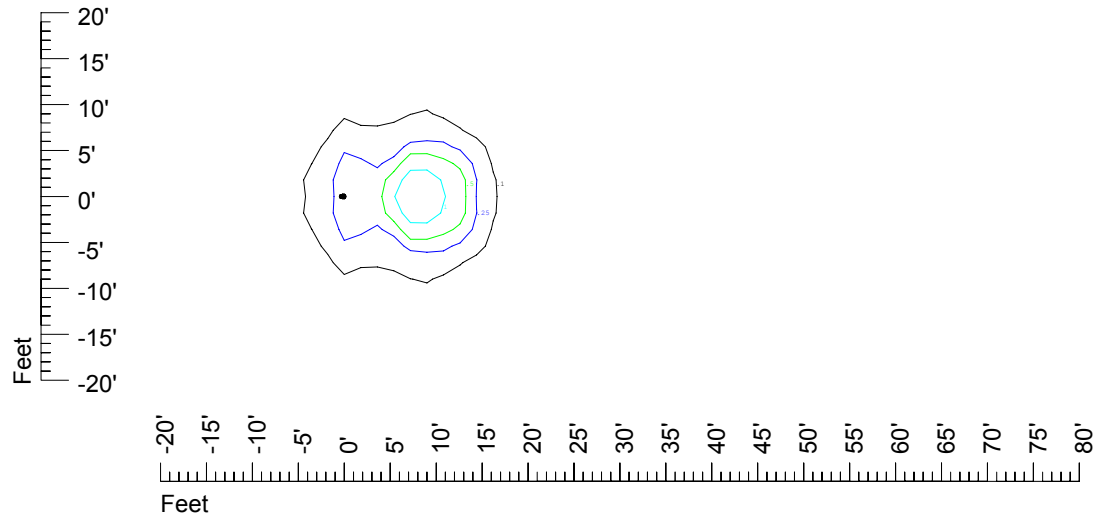

Isoline values — 0.1 fc — 0.25 fc — 0.5 fc — 1.0 fc — 2.0 fc

Mounting height 7' Tilt 0°

Mounting height 7' Tilt 30°

Mounting height 7' Tilt 15°

Mounting height 7' Tilt 45°

IES Photometric files C9242

Isoline template at 9' mounting height

Isoline values — 0.1 fc — 0.25 fc — 0.5 fc — 1.0 fc — 2.0 fc

Mounting height 9' Tilt 0°

Mounting height 9' Tilt 30°

Mounting height 9' Tilt 15°

Mounting height 9' Tilt 45°

IES Photometric files C9242

Isoline template at 11' mounting height

Isoline values — 0.1 fc — 0.25 fc — 0.5 fc — 1.0 fc — 2.0 fc

Mounting height 11' Tilt 0°

Mounting height 11' Tilt 30°

Mounting height 11' Tilt 15°

Mounting height 11' Tilt 45°

IES Photometric files C9242

Isoline template at 15' mounting height