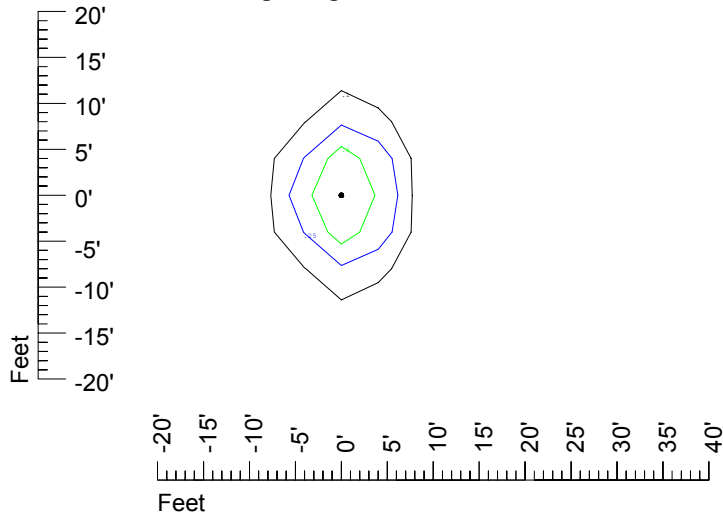

Isoline values — 0.1 fc — 0.25 fc — 0.5 fc — 1.0 fc — 2.0 fc

Mounting height 7' Tilt 0°

Mounting height 7' Tilt 30°

Mounting height 7' Tilt 15°

Mounting height 7' Tilt 45°

IES Photometric files C9242

Isoline template at 9' mounting height

Isoline values — 0.1 fc — 0.25 fc — 0.5 fc — 1.0 fc — 2.0 fc

Mounting height 11' Tilt 0°

Mounting height 11' Tilt 30°

Mounting height 11' Tilt 15°

Mounting height 11' Tilt 45°

IES Photometric files C9242

Isoline template at 15' mounting height

Isoline values — 0.1 fc — 0.25 fc — 0.5 fc — 1.0 fc — 2.0 fc

Mounting height 15' Tilt 0°

Mounting height 15 Tilt 30°

Mounting height 15' Tilt 15°

Mounting height 15' Tilt 45°

IES Photometric files C9242

Isoline template at 20' mounting height

Isoline values — 0.1 fc — 0.25 fc — 0.5 fc — 1.0 fc — 2.0 fc

Mounting height 20' Tilt 0°

Mounting height 20' Tilt 30°

Mounting height 20' Tilt 15°

Mounting height 20' Tilt 45°

IES Photometric files C9242

Isoline template at 25' mounting height