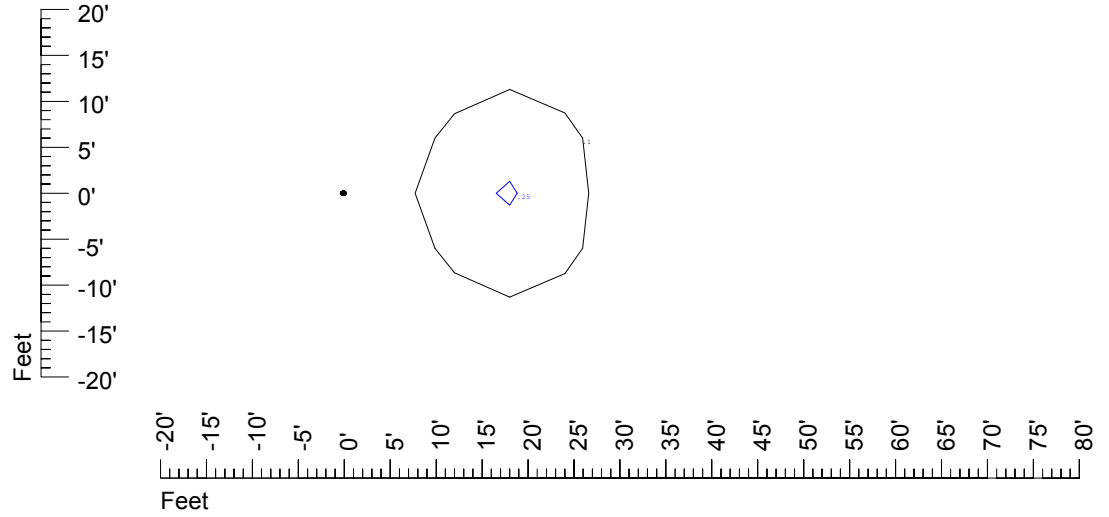

Isoline values — 0.1 fc — 0.25 fc — 0.5 fc — 1.0 fc — 2.0 fc

Mounting height 20' Tilt 0°

Mounting height 20' Tilt 30°

Mounting height 20' Tilt 15°

Mounting height 20' Tilt 45°

IES Photometric files C9242

Isoline template at 25' mounting height

Isoline values — 0.1 fc — 0.25 fc — 0.5 fc — 1.0 fc — 2.0 fc

Mounting height 25' Tilt 0°

Mounting height 25' Tilt 30°

Mounting height 25' Tilt 15°

Mounting height 25' Tilt 45°

IES Photometric files C9242

Isoline template at 30' mounting height

Isoline values — 0.1 fc — 0.25 fc — 0.5 fc — 1.0 fc — 2.0 fc

Mounting height 30' Tilt 0°

Mounting height 30' Tilt 30°

Mounting height 30' Tilt 15°

Mounting height 30' Tilt 45°