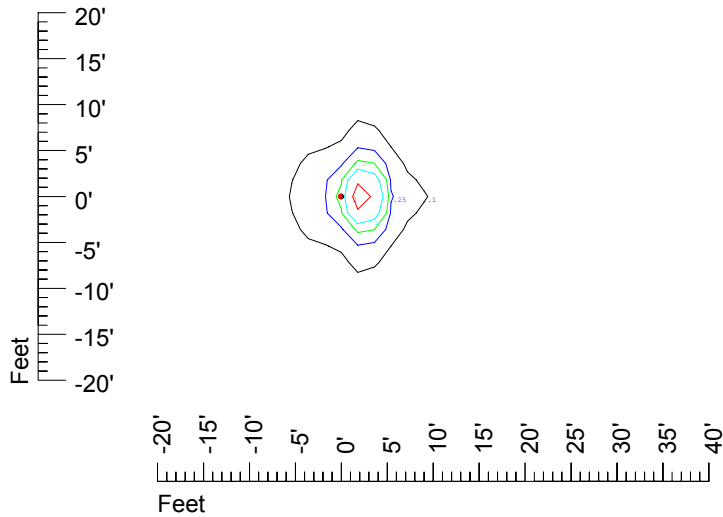

Isoline values — 0.1 fc — 0.25 fc — 0.5 fc — 1.0 fc — 2.0 fc

Mounting height 7' Tilt 0°

Mounting height 7' tilt 30°

Mounting height 7' Tilt 15°

Mounting height 7' Tilt 45°

IES Photometric files C9240

Isoline template at 9' mounting height

Isoline values — 0.1 fc — 0.25 fc — 0.5 fc — 1.0 fc — 2.0 fc

Mounting height 9' Tilt 0°

Mounting height 9' tilt 30°

Mounting height 9' Tilt 15°

Mounting height 9' Tilt 45°

IES Photometric files C9240

Isoline template at 11' mounting height

Isoline values — 0.1 fc — 0.25 fc — 0.5 fc — 1.0 fc — 2.0 fc

Mounting height 11' Tilt 0°

Mounting height 11' tilt 30°

Mounting height 11' Tilt 15°

Mounting height 11' Tilt 45°

IES Photometric files C9240

Isoline template at 15' mounting height

Isoline values — 0.1 fc — 0.25 fc — 0.5 fc — 1.0 fc — 2.0 fc

Mounting height 15' Tilt 0°

Mounting height 15' tilt 30°

Mounting height 15' Tilt 15°

Mounting height 15' Tilt 45°

IES Photometric files C9240

Isoline template at 20' mounting height