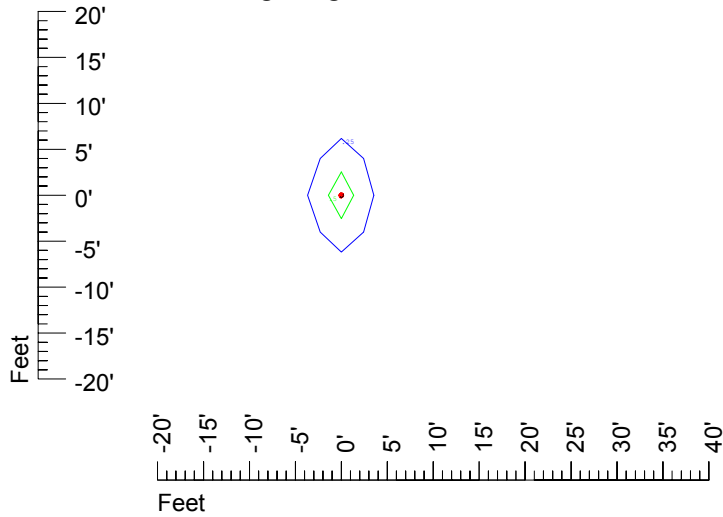

Isoline values — 0.1 fc — 0.25 fc — 0.5 fc — 1.0 fc — 2.0 fc

Mounting height 9' Tilt 0°

Mounting height 9' tilt 30°

Mounting height 9' Tilt 15°

Mounting height 9' Tilt 45°

IES Photometric files C9240

Isoline template at 11' mounting height

Isoline values — 0.1 fc — 0.25 fc — 0.5 fc — 1.0 fc — 2.0 fc

Mounting height 11' Tilt 0°

Mounting height 11' tilt 30°

Mounting height 11' Tilt 15°

Mounting height 11' Tilt 45°

IES Photometric files C9240

Isoline template at 15' mounting height

Isoline values — 0.1 fc — 0.25 fc — 0.5 fc — 1.0 fc — 2.0 fc

Mounting height 15' Tilt 0°

Mounting height 15' tilt 30°

Mounting height 15' Tilt 15°

Mounting height 15' Tilt 45°

IES Photometric files C9240

Isoline template at 20' mounting height

Isoline values — 0.1 fc — 0.25 fc — 0.5 fc — 1.0 fc — 2.0 fc

Mounting height 20' Tilt 0°

Mounting height 20' tilt 30°

Mounting height 20' Tilt 15°

Mounting height 20' Tilt 45°