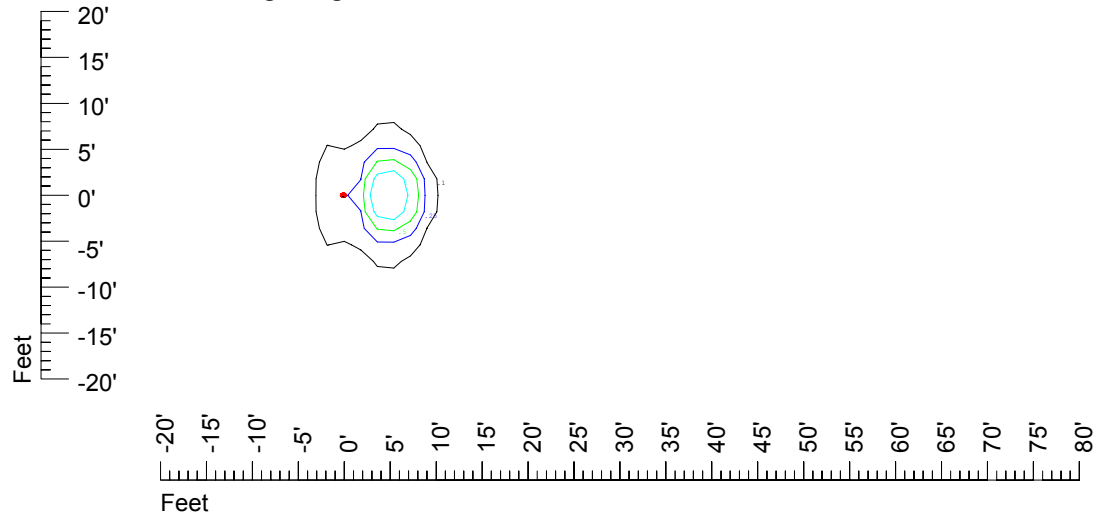

Isoline values — 0.1 fc — 0.25 fc — 0.5 fc — 1.0 fc — 2.0 fc

Mounting height 7' Tilt 0°

Mounting height 7' tilt 30°

Mounting height 7' Tilt 15°

Mounting height 7' Tilt 45°

IES Photometric files C9240

Isoline template at 9' mounting height

Isoline values — 0.1 fc — 0.25 fc — 0.5 fc — 1.0 fc — 2.0 fc

Mounting height 9' Tilt 0°

Mounting height 9' tilt 30°

Mounting height 9' Tilt 15°

Mounting height 9' Tilt 45°

IES Photometric files C9240

Isoline template at 11' mounting height

Isoline values — 0.1 fc — 0.25 fc — 0.5 fc — 1.0 fc — 2.0 fc

Mounting height 20' Tilt 0°

Mounting height 20' tilt 30°

Mounting height 20' Tilt 15°

Mounting height 20' Tilt 45°