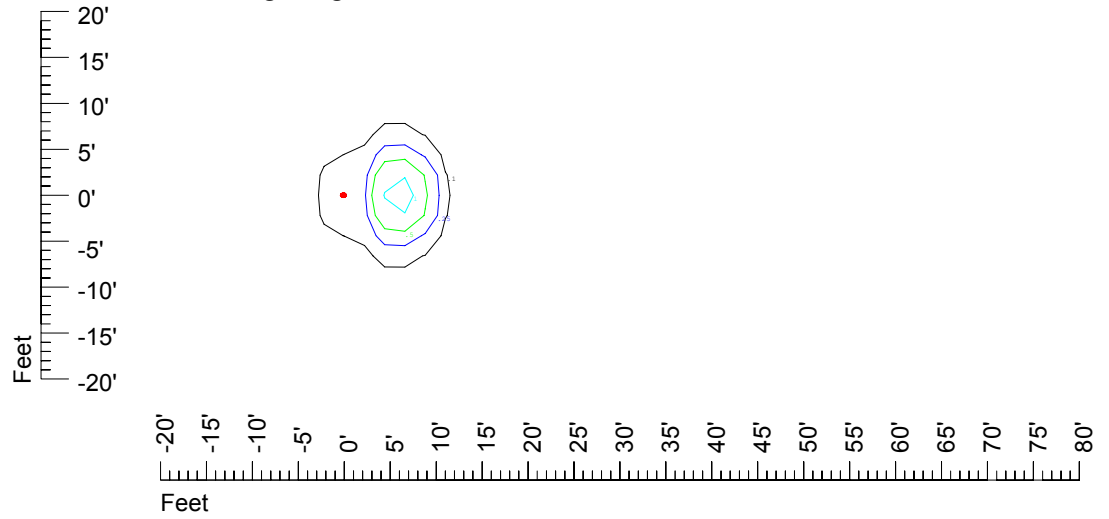

Isoline values — 0.1 fc — 0.25 fc — 0.5 fc — 1.0 fc — 2.0 fc

Mounting height 7' Tilt 0°

Mounting height 7' tilt 30°

Mounting height 7' Tilt 15°

Mounting height 7' Tilt 45°

IES Photometric files C9240

Isoline template at 9' mounting height

Isoline values — 0.1 fc — 0.25 fc — 0.5 fc — 1.0 fc — 2.0 fc

Mounting height 9' Tilt 0°

Mounting height 9' tilt 30°

Mounting height 9' Tilt 15°

Mounting height 9' Tilt 45°

IES Photometric files C9240

Isoline template at 11' mounting height

Isoline values — 0.1 fc — 0.25 fc — 0.5 fc — 1.0 fc — 2.0 fc

Mounting height 11' Tilt 0°

Mounting height 11' tilt 30°

Mounting height 11' Tilt 15°

Mounting height 11' Tilt 45°

IES Photometric files C9240

Isoline template at 15' mounting height