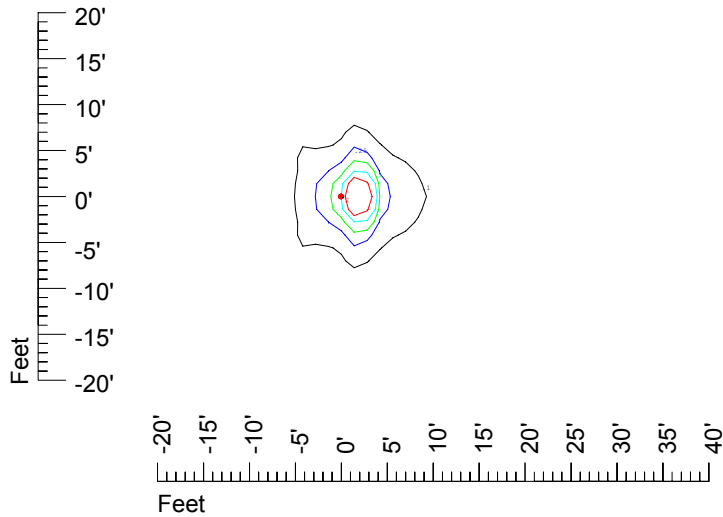

IES File: C9240

Lighting level in fc / Distance in feet

Vertical plan 0° to 180°
Horizontal plan 0°

— 2 fc — 1 fc — 0.5 fc — 0.25 fc — 0.1 fc

IES Photometric files C9240

Isoline template at 7' mounting height

Isoline values — 0.1 fc — 0.25 fc — 0.5 fc — 1.0 fc — 2.0 fc

Mounting height 7' Tilt 0°

Mounting height 7' tilt 30°

Mounting height 7' Tilt 15°

Mounting height 7' Tilt 45°

IES Photometric files C9240

Isoline template at 9' mounting height

Isoline values — 0.1 fc — 0.25 fc — 0.5 fc — 1.0 fc — 2.0 fc

Mounting height 9' Tilt 0°

Mounting height 9' tilt 30°

Mounting height 9' Tilt 15°

Mounting height 9' Tilt 45°

IES Photometric files C9240

Isoline template at 11' mounting height

Isoline values — 0.1 fc — 0.25 fc — 0.5 fc — 1.0 fc — 2.0 fc

Mounting height 11' Tilt 0°

Mounting height 11' tilt 30°

Mounting height 11' Tilt 15°

Mounting height 11' Tilt 45°

IES Photometric files C9240

Isoline template at 15' mounting height