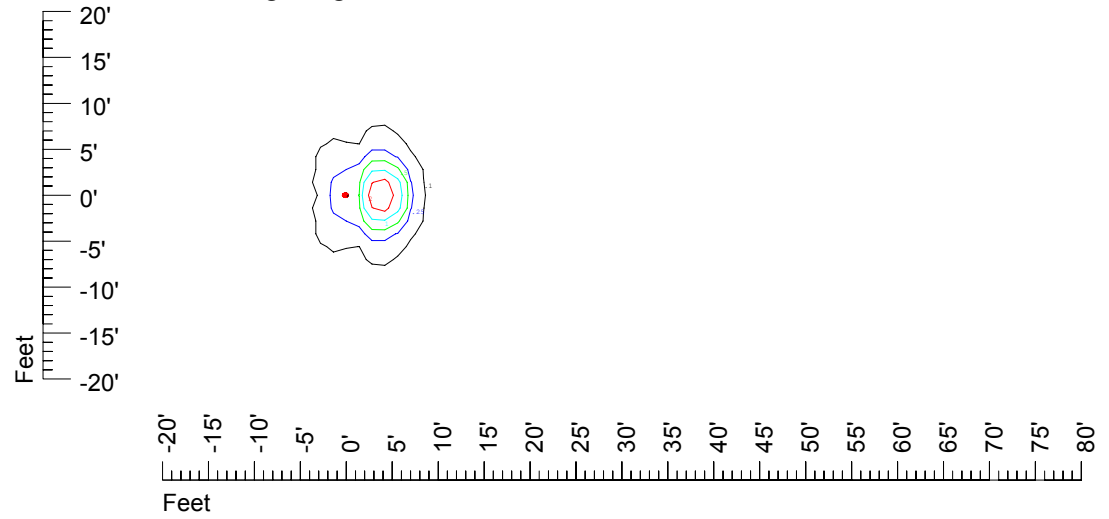

IES File: C9240

Lighting level in fc / Distance in feet

Vertical plan 0° to 180°
Horizontal plan 0°

— 2 fc — 1 fc — 0.5 fc — 0.25 fc — 0.1 fc

IES Photometric files C9240

Isoline template at 7' mounting height

Isoline values — 0.1 fc — 0.25 fc — 0.5 fc — 1.0 fc — 2.0 fc

Mounting height 7' Tilt 0°

Mounting height 7' tilt 30°

Mounting height 7' Tilt 15°

Mounting height 7' Tilt 45°

IES Photometric files C9240

Isoline template at 9' mounting height

Isoline values — 0.1 fc — 0.25 fc — 0.5 fc — 1.0 fc — 2.0 fc

Mounting height 9' Tilt 0°

Mounting height 9' tilt 30°

Mounting height 9' Tilt 15°

Mounting height 9' Tilt 45°

IES Photometric files C9240

Isoline template at 11' mounting height

Isoline values — 0.1 fc — 0.25 fc — 0.5 fc — 1.0 fc — 2.0 fc

Mounting height 20' Tilt 0°

Mounting height 20' tilt 30°

Mounting height 20' Tilt 15°

Mounting height 20' Tilt 45°