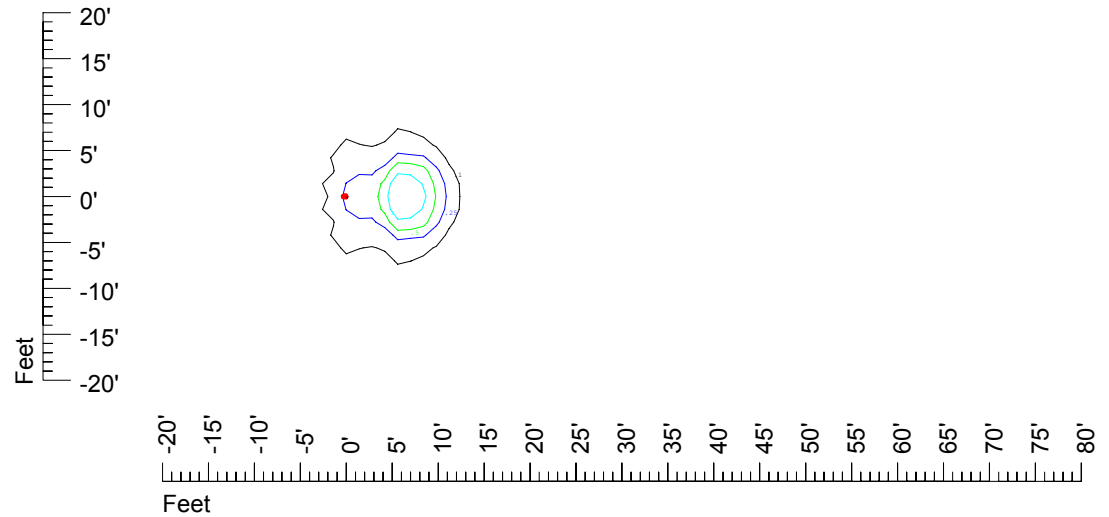

Isoline values — 0.1 fc — 0.25 fc — 0.5 fc — 1.0 fc — 2.0 fc

Mounting height 7' Tilt 0°

Mounting height 7' tilt 30°

Mounting height 7' Tilt 15°

Mounting height 7' Tilt 45°

IES Photometric files C9240

Isoline template at 9' mounting height

Isoline values — 0.1 fc — 0.25 fc — 0.5 fc — 1.0 fc — 2.0 fc

Mounting height 9' Tilt 0°

Mounting height 9' tilt 30°

Mounting height 9' Tilt 15°

Mounting height 9' Tilt 45°

IES Photometric files C9240

Isoline template at 11' mounting height

Isoline values — 0.1 fc — 0.25 fc — 0.5 fc — 1.0 fc — 2.0 fc

Mounting height 20' Tilt 0°

Mounting height 20' tilt 30°

Mounting height 20' Tilt 15°

Mounting height 20' Tilt 45°