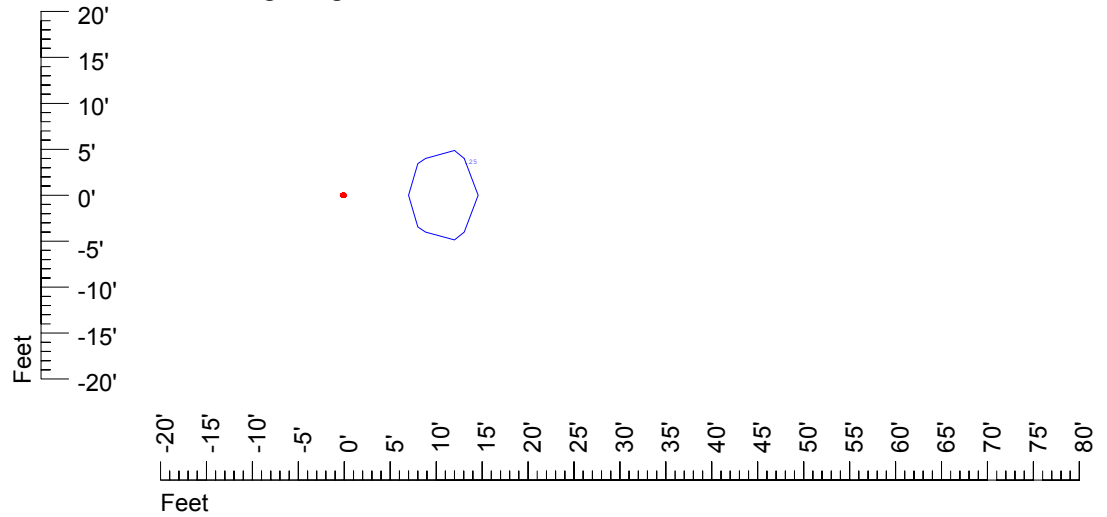

Isoline values — 0.1 fc — 0.25 fc — 0.5 fc — 1.0 fc — 2.0 fc

Mounting height 11' Tilt 0°

Mounting height 11' tilt 30°

Mounting height 11' Tilt 15°

Mounting height 11' Tilt 45°

IES Photometric files C9240

Isoline template at 15' mounting height

Isoline values — 0.1 fc — 0.25 fc — 0.5 fc — 1.0 fc — 2.0 fc

Mounting height 15' Tilt 0°

Mounting height 15' tilt 30°

Mounting height 15' Tilt 15°

Mounting height 15' Tilt 45°

IES Photometric files C9240

Isoline template at 20' mounting height

Isoline values — 0.1 fc — 0.25 fc — 0.5 fc — 1.0 fc — 2.0 fc

Mounting height 20' Tilt 0°

Mounting height 20' tilt 30°

Mounting height 20' Tilt 15°

Mounting height 20' Tilt 45°