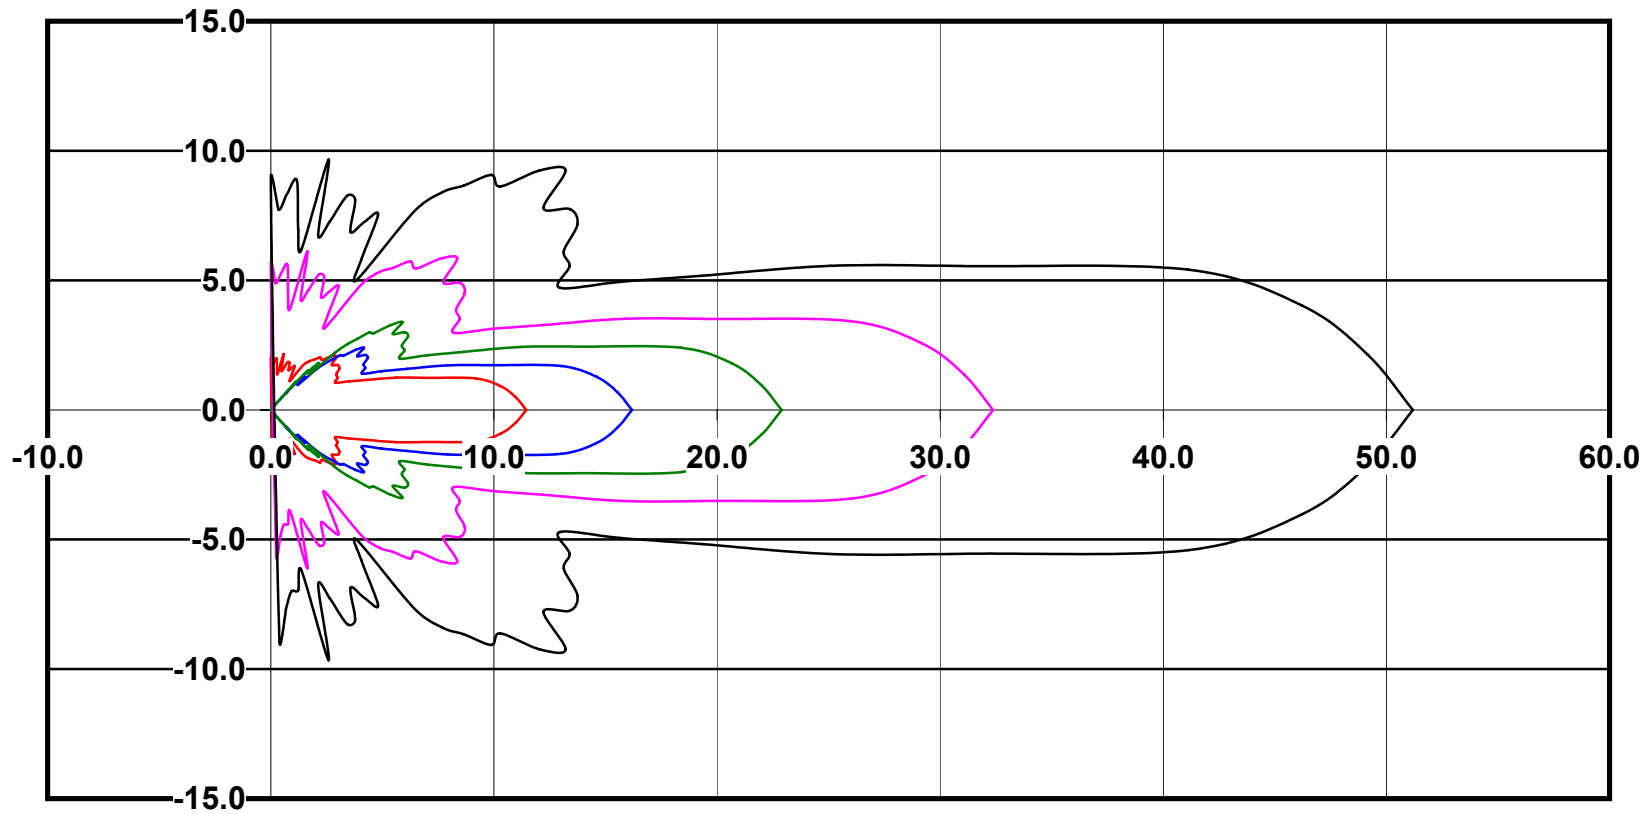

IES File: C9240

Lighting level in fc / Distance in feet

Vertical plan 0° to 180°
Horizontal plan 0°

— 2 fc — 1 fc — 0.5 fc — 0.25 fc — 0.1 fc

IES Photometric files C9240

Isoline template at 7' mounting height

Isoline values — 0.1 fc — 0.25 fc — 0.5 fc — 1.0 fc — 2.0 fc

Mounting height 7' Tilt 0°

Mounting height 7' tilt 30°

Mounting height 7' Tilt 15°

Mounting height 7' Tilt 45°

IES Photometric files C9240

Isoline template at 9' mounting height

Isoline values — 0.1 fc — 0.25 fc — 0.5 fc — 1.0 fc — 2.0 fc

Mounting height 9' Tilt 0°

Mounting height 9' tilt 30°

Mounting height 9' Tilt 15°

Mounting height 9' Tilt 45°

IES Photometric files C9240

Isoline template at 11' mounting height

Isoline values — 0.1 fc — 0.25 fc — 0.5 fc — 1.0 fc — 2.0 fc

Mounting height 20' Tilt 0°

Mounting height 20' tilt 30°

Mounting height 20' Tilt 15°

Mounting height 20' Tilt 45°