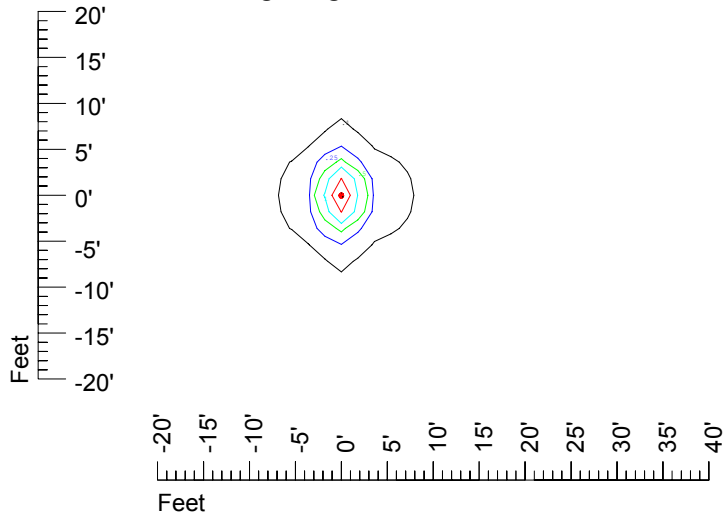

IES File: C9240

Lighting level in fc / Distance in feet

Vertical plan 0° to 180°
Horizontal plan 0°

— 2 fc — 1 fc — 0.5 fc — 0.25 fc — 0.1 fc

IES Photometric files C9240

Isoline template at 7' mounting height

Isoline values — 0.1 fc — 0.25 fc — 0.5 fc — 1.0 fc — 2.0 fc

Mounting height 7' Tilt 0°

Mounting height 7' tilt 30°

Mounting height 7' Tilt 15°

Mounting height 7' Tilt 45°

IES Photometric files C9240

Isoline template at 9' mounting height

Isoline values — 0.1 fc — 0.25 fc — 0.5 fc — 1.0 fc — 2.0 fc

Mounting height 9' Tilt 0°

Mounting height 9' tilt 30°

Mounting height 9' Tilt 15°

Mounting height 9' Tilt 45°

IES Photometric files C9240

Isoline template at 11' mounting height

Isoline values — 0.1 fc — 0.25 fc — 0.5 fc — 1.0 fc — 2.0 fc

Mounting height 11' Tilt 0°

Mounting height 11' tilt 30°

Mounting height 11' Tilt 15°

Mounting height 11' Tilt 45°

IES Photometric files C9240

Isoline template at 15' mounting height