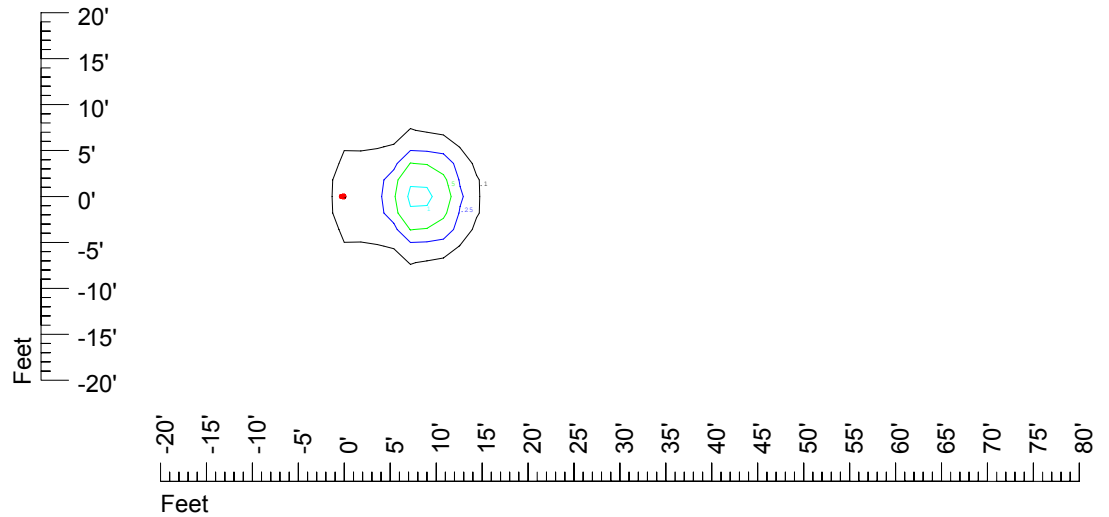

Isoline values — 0.1 fc — 0.25 fc — 0.5 fc — 1.0 fc — 2.0 fc

Mounting height 7' Tilt 0°

Mounting height 7' tilt 30°

Mounting height 7' Tilt 15°

Mounting height 7' Tilt 45°

IES Photometric files C9240

Isoline template at 9' mounting height

Isoline values — 0.1 fc — 0.25 fc — 0.5 fc — 1.0 fc — 2.0 fc

Mounting height 9' Tilt 0°

Mounting height 9' tilt 30°

Mounting height 9' Tilt 15°

Mounting height 9' Tilt 45°

IES Photometric files C9240

Isoline template at 11' mounting height

Isoline values — 0.1 fc — 0.25 fc — 0.5 fc — 1.0 fc — 2.0 fc

Mounting height 11' Tilt 0°

Mounting height 11' tilt 30°

Mounting height 11' Tilt 15°

Mounting height 11' Tilt 45°

IES Photometric files C9240

Isoline template at 15' mounting height