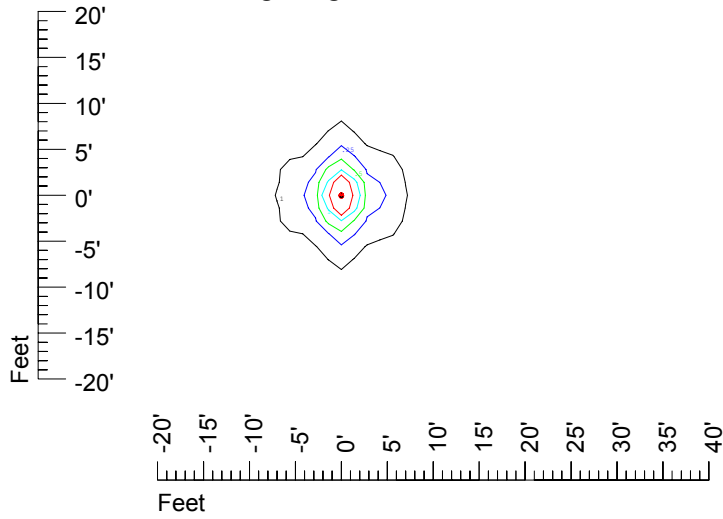

IES File: C9240

Lighting level in fc / Distance in feet

Vertical plan 0° to 180°
Horizontal plan 0°

— 2 fc — 1 fc — 0.5 fc — 0.25 fc — 0.1 fc

IES Photometric files C9240

Isoline template at 7' mounting height

Isoline values — 0.1 fc — 0.25 fc — 0.5 fc — 1.0 fc — 2.0 fc

Mounting height 7' Tilt 0°

Mounting height 7' tilt 30°

Mounting height 7' Tilt 15°

Mounting height 7' Tilt 45°

IES Photometric files C9240

Isoline template at 9' mounting height

Isoline values — 0.1 fc — 0.25 fc — 0.5 fc — 1.0 fc — 2.0 fc

Mounting height 9' Tilt 0°

Mounting height 9' tilt 30°

Mounting height 9' Tilt 15°

Mounting height 9' Tilt 45°

IES Photometric files C9240

Isoline template at 11' mounting height

Isoline values — 0.1 fc — 0.25 fc — 0.5 fc — 1.0 fc — 2.0 fc

Mounting height 20' Tilt 0°

Mounting height 20' tilt 30°

Mounting height 20' Tilt 15°

Mounting height 20' Tilt 45°