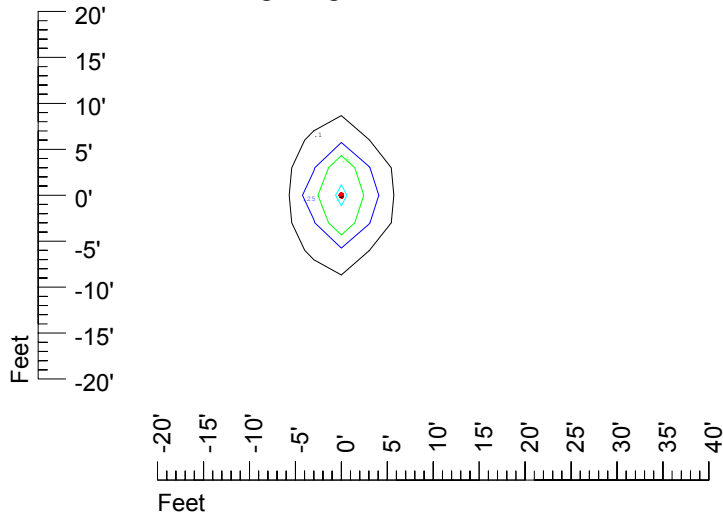

Isoline values — 0.1 fc — 0.25 fc — 0.5 fc — 1.0 fc — 2.0 fc

Mounting height 7' Tilt 0°

Mounting height 7' tilt 30°

Mounting height 7' Tilt 15°

Mounting height 7' Tilt 45°

IES Photometric files C9240

Isoline template at 9' mounting height

Isoline values — 0.1 fc — 0.25 fc — 0.5 fc — 1.0 fc — 2.0 fc

Mounting height 9' Tilt 0°

Mounting height 9' tilt 30°

Mounting height 9' Tilt 15°

Mounting height 9' Tilt 45°

IES Photometric files C9240

Isoline template at 11' mounting height

Isoline values — 0.1 fc — 0.25 fc — 0.5 fc — 1.0 fc — 2.0 fc

Mounting height 11' Tilt 0°

Mounting height 11' tilt 30°

Mounting height 11' Tilt 15°

Mounting height 11' Tilt 45°

IES Photometric files C9240

Isoline template at 15' mounting height

Isoline values — 0.1 fc — 0.25 fc — 0.5 fc — 1.0 fc — 2.0 fc

Mounting height 15' Tilt 0°

Mounting height 15' tilt 30°

Mounting height 15' Tilt 15°

Mounting height 15' Tilt 45°

IES Photometric files C9240

Isoline template at 20' mounting height