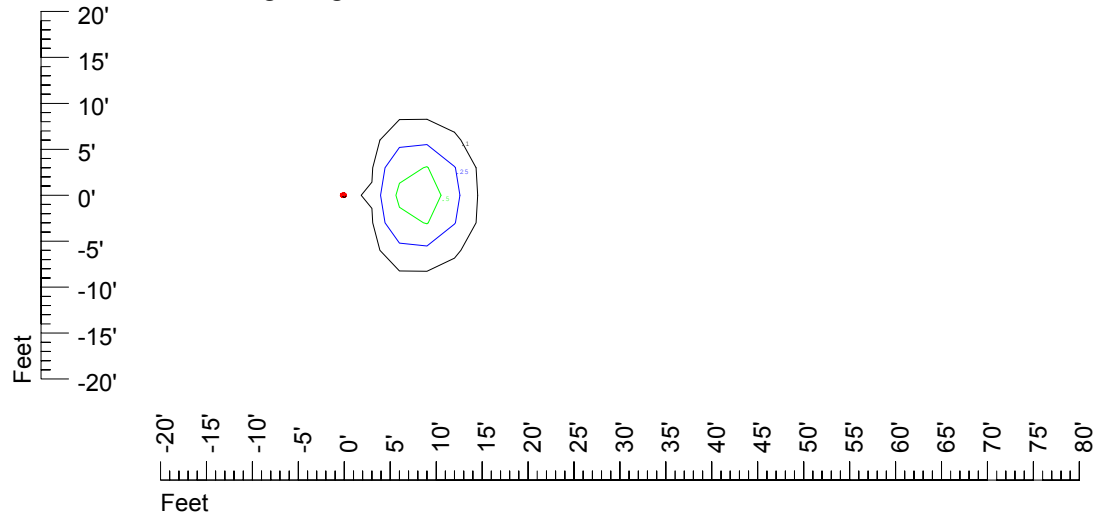

Isoline values — 0.1 fc — 0.25 fc — 0.5 fc — 1.0 fc — 2.0 fc

Mounting height 9' Tilt 0°

Mounting height 9' tilt 30°

Mounting height 9' Tilt 15°

Mounting height 9' Tilt 45°

IES Photometric files C9240

Isoline template at 11' mounting height

Isoline values — 0.1 fc — 0.25 fc — 0.5 fc — 1.0 fc — 2.0 fc

Mounting height 11' Tilt 0°

Mounting height 11' tilt 30°

Mounting height 11' Tilt 15°

Mounting height 11' Tilt 45°

IES Photometric files C9240

Isoline template at 15' mounting height

Isoline values — 0.1 fc — 0.25 fc — 0.5 fc — 1.0 fc — 2.0 fc

Mounting height 15' Tilt 0°

Mounting height 15' tilt 30°

Mounting height 15' Tilt 15°

Mounting height 15' Tilt 45°

IES Photometric files C9240

Isoline template at 20' mounting height

Isoline values — 0.1 fc — 0.25 fc — 0.5 fc — 1.0 fc — 2.0 fc

Mounting height 20' Tilt 0°

Mounting height 20' tilt 30°

Mounting height 20' Tilt 15°

Mounting height 20' Tilt 45°