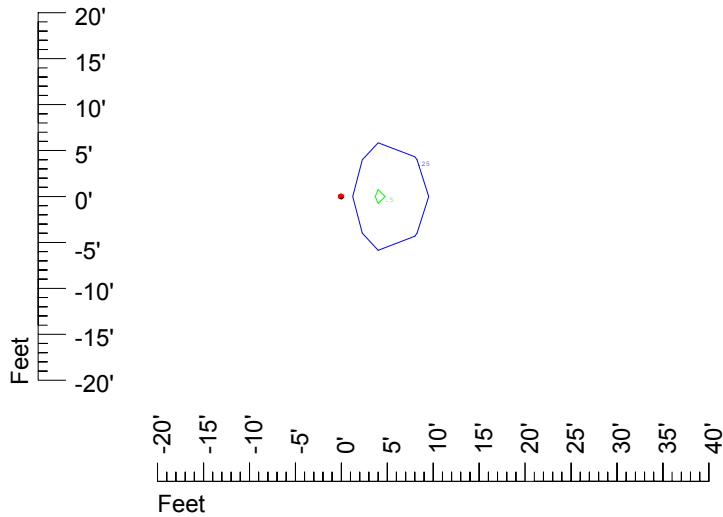

Isoline values — 0.1 fc — 0.25 fc — 0.5 fc — 1.0 fc — 2.0 fc

Mounting height 7' Tilt 0°

Mounting height 7' tilt 30°

Mounting height 7' Tilt 15°

Mounting height 7' Tilt 45°

IES Photometric files C9240

Isoline template at 9' mounting height

Isoline values — 0.1 fc — 0.25 fc — 0.5 fc — 1.0 fc — 2.0 fc

Mounting height 11' Tilt 0°

Mounting height 11' tilt 30°

Mounting height 11' Tilt 15°

Mounting height 11' Tilt 45°

IES Photometric files C9240

Isoline template at 15' mounting height

Isoline values — 0.1 fc — 0.25 fc — 0.5 fc — 1.0 fc — 2.0 fc

Mounting height 15' Tilt 0°

Mounting height 15' tilt 30°

Mounting height 15' Tilt 15°

Mounting height 15' Tilt 45°

IES Photometric files C9240

Isoline template at 20' mounting height

Isoline values — 0.1 fc — 0.25 fc — 0.5 fc — 1.0 fc — 2.0 fc

Mounting height 20' Tilt 0°

Mounting height 20' tilt 30°

Mounting height 20' Tilt 15°

Mounting height 20' Tilt 45°