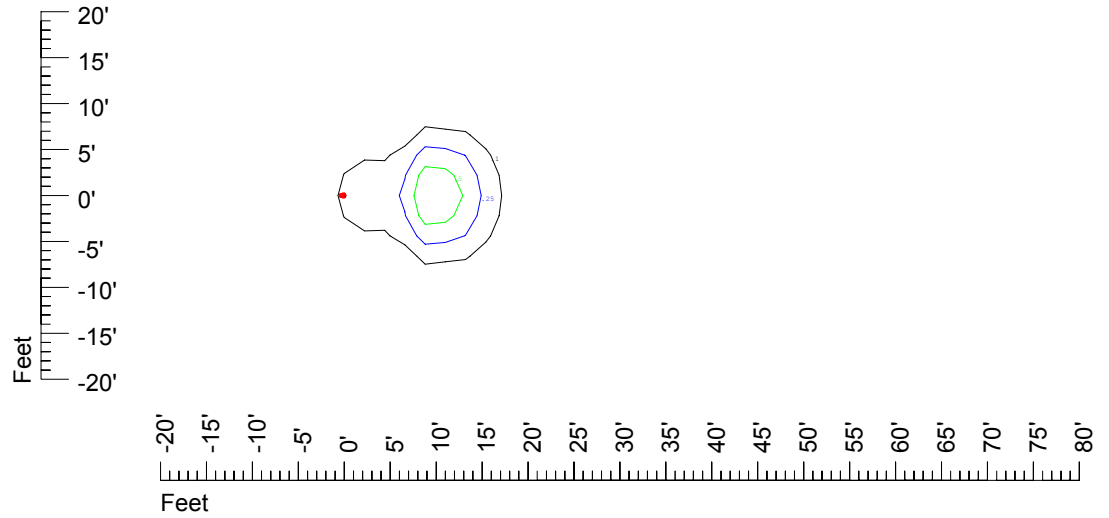

Isoline values — 0.1 fc — 0.25 fc — 0.5 fc — 1.0 fc — 2.0 fc

Mounting height 9' Tilt 0°

Mounting height 9' tilt 30°

Mounting height 9' Tilt 15°

Mounting height 9' Tilt 45°

IES Photometric files C9240

Isoline template at 11' mounting height

Isoline values — 0.1 fc — 0.25 fc — 0.5 fc — 1.0 fc — 2.0 fc

Mounting height 11' Tilt 0°

Mounting height 11' tilt 30°

Mounting height 11' Tilt 15°

Mounting height 11' Tilt 45°

IES Photometric files C9240

Isoline template at 15' mounting height

Isoline values — 0.1 fc — 0.25 fc — 0.5 fc — 1.0 fc — 2.0 fc

Mounting height 15' Tilt 0°

Mounting height 15' tilt 30°

Mounting height 15' Tilt 15°

Mounting height 15' Tilt 45°

IES Photometric files C9240

Isoline template at 20' mounting height

Isoline values — 0.1 fc — 0.25 fc — 0.5 fc — 1.0 fc — 2.0 fc

Mounting height 20' Tilt 0°

Mounting height 20' tilt 30°

Mounting height 20' Tilt 15°

Mounting height 20' Tilt 45°