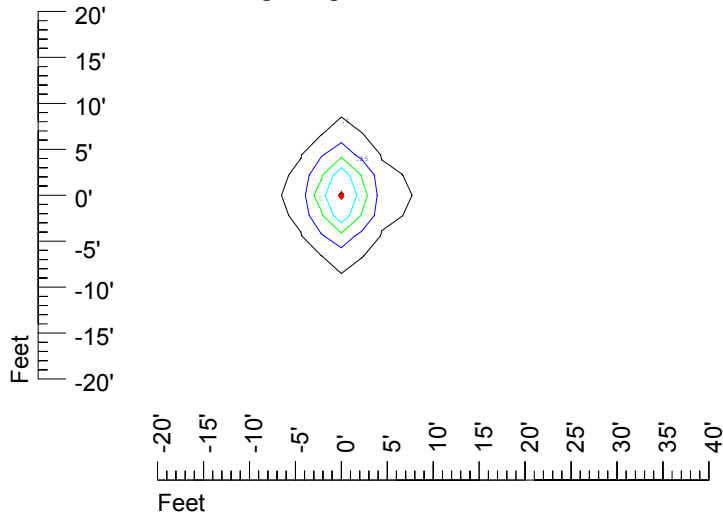

IES File: C9240

Lighting level in fc / Distance in feet

Vertical plan 0° to 180°
Horizontal plan 0°

— 2 fc — 1 fc — 0.5 fc — 0.25 fc — 0.1 fc

IES Photometric files C9240

Isoline template at 7' mounting height

Isoline values — 0.1 fc — 0.25 fc — 0.5 fc — 1.0 fc — 2.0 fc

Mounting height 7' Tilt 0°

Mounting height 7' tilt 30°

Mounting height 7' Tilt 15°

Mounting height 7' Tilt 45°

IES Photometric files C9240

Isoline template at 9' mounting height

Isoline values — 0.1 fc — 0.25 fc — 0.5 fc — 1.0 fc — 2.0 fc

Mounting height 9' Tilt 0°

Mounting height 9' tilt 30°

Mounting height 9' Tilt 15°

Mounting height 9' Tilt 45°

IES Photometric files C9240

Isoline template at 11' mounting height

Isoline values — 0.1 fc — 0.25 fc — 0.5 fc — 1.0 fc — 2.0 fc

Mounting height 11' Tilt 0°

Mounting height 11' tilt 30°

Mounting height 11' Tilt 15°

Mounting height 11' Tilt 45°

IES Photometric files C9240

Isoline template at 15' mounting height