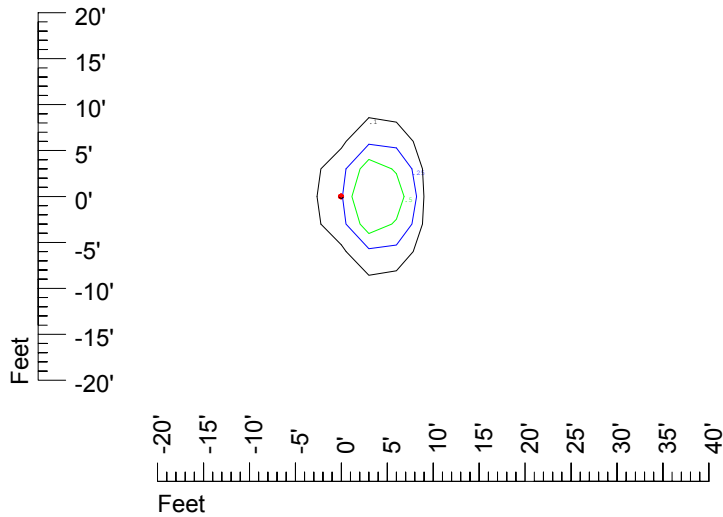

Isoline values — 0.1 fc — 0.25 fc — 0.5 fc — 1.0 fc — 2.0 fc

Mounting height 7' Tilt 0°

Mounting height 7' tilt 30°

Mounting height 7' Tilt 15°

Mounting height 7' Tilt 45°

IES Photometric files C9240

Isoline template at 9' mounting height

Isoline values — 0.1 fc — 0.25 fc — 0.5 fc — 1.0 fc — 2.0 fc

Mounting height 11' Tilt 0°

Mounting height 11' tilt 30°

Mounting height 11' Tilt 15°

Mounting height 11' Tilt 45°

IES Photometric files C9240

Isoline template at 15' mounting height

Isoline values — 0.1 fc — 0.25 fc — 0.5 fc — 1.0 fc — 2.0 fc

Mounting height 15' Tilt 0°

Mounting height 15' tilt 30°

Mounting height 15' Tilt 15°

Mounting height 15' Tilt 45°

IES Photometric files C9240

Isoline template at 20' mounting height

Isoline values — 0.1 fc — 0.25 fc — 0.5 fc — 1.0 fc — 2.0 fc

Mounting height 20' Tilt 0°

Mounting height 20' tilt 30°

Mounting height 20' Tilt 15°

Mounting height 20' Tilt 45°