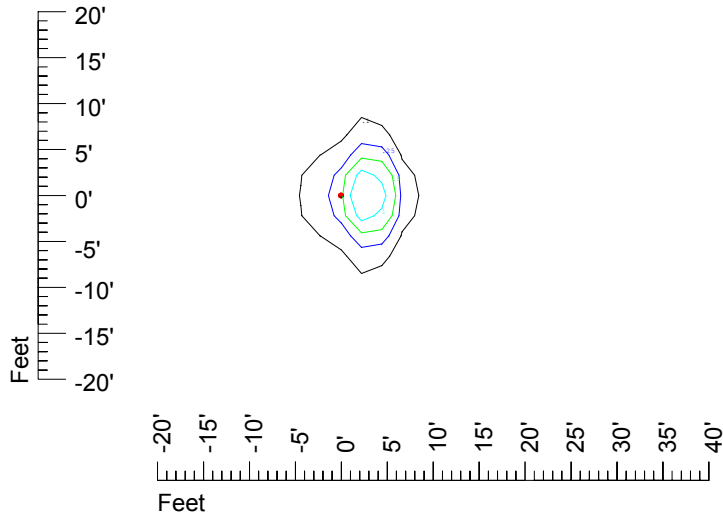

Isoline values — 0.1 fc — 0.25 fc — 0.5 fc — 1.0 fc — 2.0 fc

Mounting height 7' Tilt 0°

Mounting height 7' tilt 30°

Mounting height 7' Tilt 15°

Mounting height 7' Tilt 45°

IES Photometric files C9240

Isoline template at 9' mounting height

Isoline values — 0.1 fc — 0.25 fc — 0.5 fc — 1.0 fc — 2.0 fc

Mounting height 9' Tilt 0°

Mounting height 9' tilt 30°

Mounting height 9' Tilt 15°

Mounting height 9' Tilt 45°

IES Photometric files C9240

Isoline template at 11' mounting height

Isoline values — 0.1 fc — 0.25 fc — 0.5 fc — 1.0 fc — 2.0 fc

Mounting height 11' Tilt 0°

Mounting height 11' tilt 30°

Mounting height 11' Tilt 15°

Mounting height 11' Tilt 45°

IES Photometric files C9240

Isoline template at 15' mounting height

Isoline values — 0.1 fc — 0.25 fc — 0.5 fc — 1.0 fc — 2.0 fc

Mounting height 15' Tilt 0°

Mounting height 15' tilt 30°

Mounting height 15' Tilt 15°

Mounting height 15' Tilt 45°

IES Photometric files C9240

Isoline template at 20' mounting height