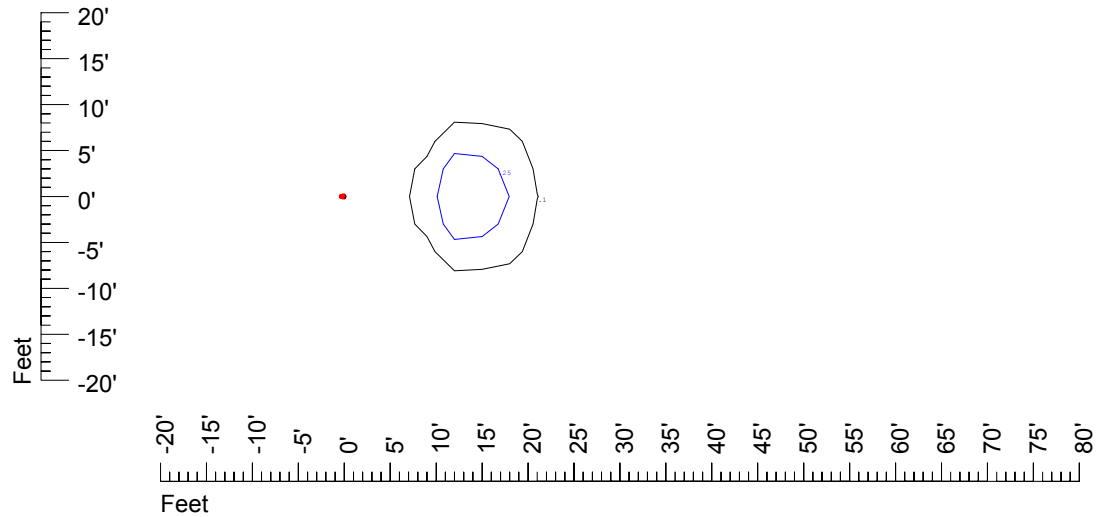

Isoline values — 0.1 fc — 0.25 fc — 0.5 fc — 1.0 fc — 2.0 fc

Mounting height 11' Tilt 0°

Mounting height 11' tilt 30°

Mounting height 11' Tilt 15°

Mounting height 11' Tilt 45°

IES Photometric files C9240

Isoline template at 15' mounting height

Isoline values — 0.1 fc — 0.25 fc — 0.5 fc — 1.0 fc — 2.0 fc

Mounting height 15' Tilt 0°

Mounting height 15' tilt 30°

Mounting height 15' Tilt 15°

Mounting height 15' Tilt 45°

IES Photometric files C9240

Isoline template at 20' mounting height

Isoline values — 0.1 fc — 0.25 fc — 0.5 fc — 1.0 fc — 2.0 fc

Mounting height 20' Tilt 0°

Mounting height 20' tilt 30°

Mounting height 20' Tilt 15°

Mounting height 20' Tilt 45°