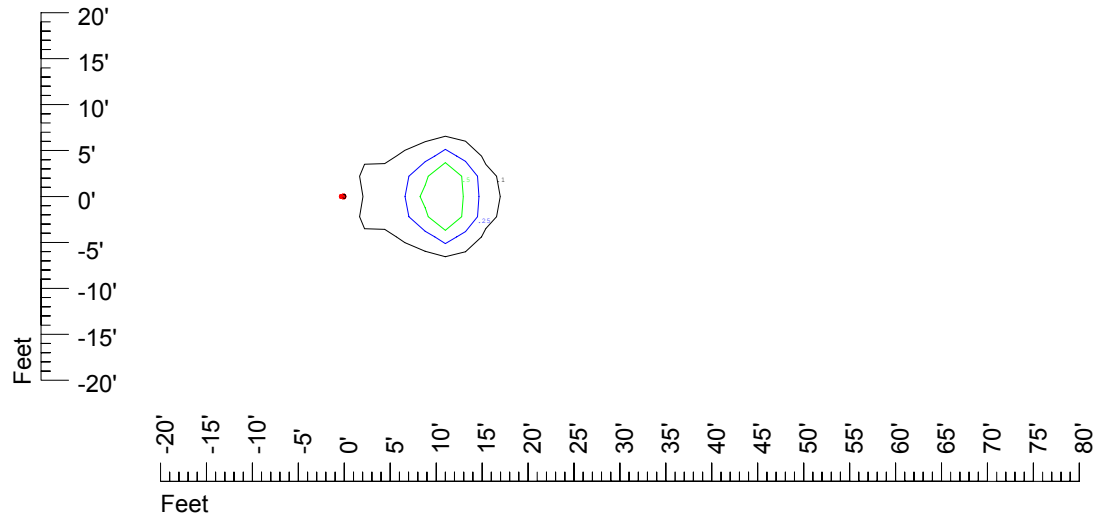

Isoline values — 0.1 fc — 0.25 fc — 0.5 fc — 1.0 fc — 2.0 fc

Mounting height 9' Tilt 0°

Mounting height 9' Tilt 30°

Mounting height 9' Tilt 15°

Mounting height 9' Tilt 45°

IES Photometric files C9239

Isoline template at 11' mounting height

Isoline values — 0.1 fc — 0.25 fc — 0.5 fc — 1.0 fc — 2.0 fc

Mounting height 11' Tilt 0°

Mounting height 11' Tilt 30°

Mounting height 11' Tilt 15°

Mounting height 11' Tilt 45°

IES Photometric files C9239

Isoline template at 15' mounting height

Isoline values — 0.1 fc — 0.25 fc — 0.5 fc — 1.0 fc — 2.0 fc

Mounting height 15' Tilt 0°

Mounting height 15' Tilt 30°

Mounting height 15' Tilt 15°

Mounting height 15' Tilt 45°

IES Photometric files C9239

Isoline template at 20' mounting height

Isoline values — 0.1 fc — 0.25 fc — 0.5 fc — 1.0 fc — 2.0 fc

Mounting height 20' Tilt 0°

Mounting height 20' Tilt 30°

Mounting height 20' Tilt 15°

Mounting height 20' Tilt 45°