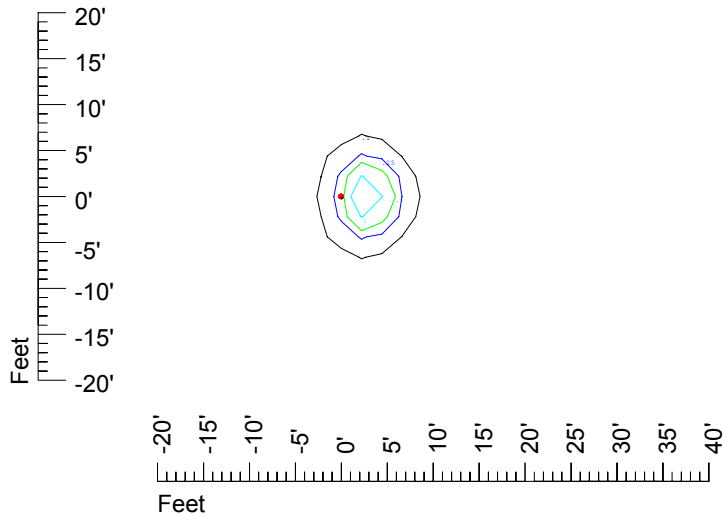

Isoline values — 0.1 fc — 0.25 fc — 0.5 fc — 1.0 fc — 2.0 fc

Mounting height 7' Tilt 0°

Mounting height 7' Tilt 30°

Mounting height 7' Tilt 15°

Mounting height 7' Tilt 45°

IES Photometric files C9239

Isoline template at 9' mounting height

Isoline values — 0.1 fc — 0.25 fc — 0.5 fc — 1.0 fc — 2.0 fc

Mounting height 9' Tilt 0°

Mounting height 9' Tilt 30°

Mounting height 9' Tilt 15°

Mounting height 9' Tilt 45°

IES Photometric files C9239

Isoline template at 11' mounting height

Isoline values — 0.1 fc — 0.25 fc — 0.5 fc — 1.0 fc — 2.0 fc

Mounting height 11' Tilt 0°

Mounting height 11' Tilt 30°

Mounting height 11' Tilt 15°

Mounting height 11' Tilt 45°

IES Photometric files C9239

Isoline template at 15' mounting height

Isoline values — 0.1 fc — 0.25 fc — 0.5 fc — 1.0 fc — 2.0 fc

Mounting height 15' Tilt 0°

Mounting height 15' Tilt 30°

Mounting height 15' Tilt 15°

Mounting height 15' Tilt 45°

IES Photometric files C9239

Isoline template at 20' mounting height