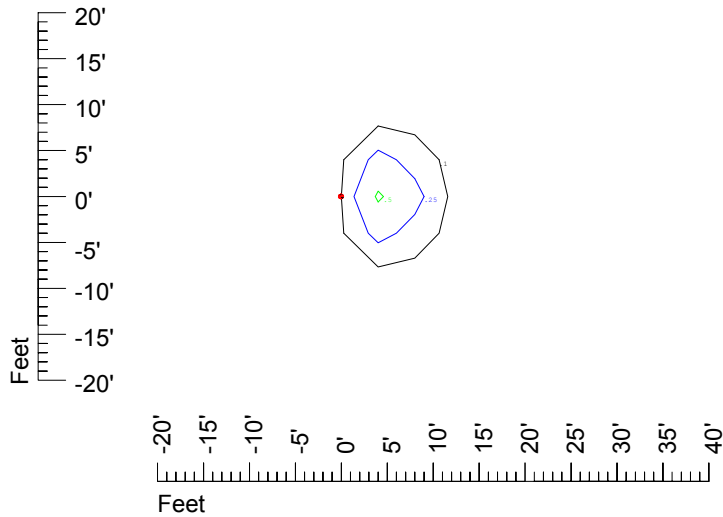

Isoline values — 0.1 fc — 0.25 fc — 0.5 fc — 1.0 fc — 2.0 fc

Mounting height 7' Tilt 0°

Mounting height 7' Tilt 30°

Mounting height 7' Tilt 15°

Mounting height 7' Tilt 45°

IES Photometric files C9239

Isoline template at 9' mounting height

Isoline values — 0.1 fc — 0.25 fc — 0.5 fc — 1.0 fc — 2.0 fc

Mounting height 11' Tilt 0°

Mounting height 11' Tilt 30°

Mounting height 11' Tilt 15°

Mounting height 11' Tilt 45°

IES Photometric files C9239

Isoline template at 15' mounting height

Isoline values — 0.1 fc — 0.25 fc — 0.5 fc — 1.0 fc — 2.0 fc

Mounting height 15' Tilt 0°

Mounting height 15' Tilt 30°

Mounting height 15' Tilt 15°

Mounting height 15' Tilt 45°

IES Photometric files C9239

Isoline template at 20' mounting height

Isoline values — 0.1 fc — 0.25 fc — 0.5 fc — 1.0 fc — 2.0 fc

Mounting height 20' Tilt 0°

Mounting height 20' Tilt 30°

Mounting height 20' Tilt 15°

Mounting height 20' Tilt 45°