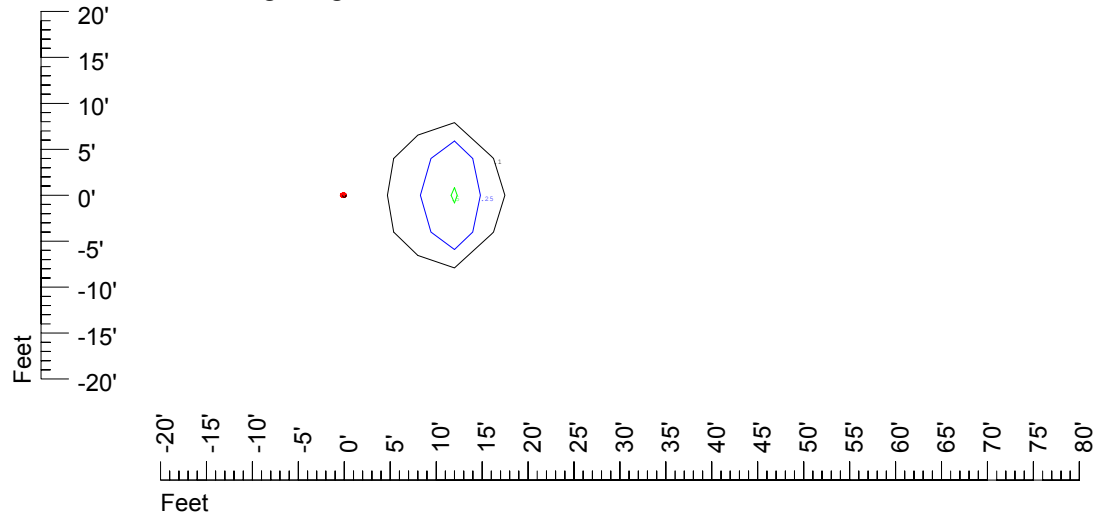

Isoline values — 0.1 fc — 0.25 fc — 0.5 fc — 1.0 fc — 2.0 fc

Mounting height 11' Tilt 0°

Mounting height 11' Tilt 30°

Mounting height 11' Tilt 15°

Mounting height 11' Tilt 45°

IES Photometric files C9239

Isoline template at 15' mounting height

Isoline values — 0.1 fc — 0.25 fc — 0.5 fc — 1.0 fc — 2.0 fc

Mounting height 15' Tilt 0°

Mounting height 15' Tilt 30°

Mounting height 15' Tilt 15°

Mounting height 15' Tilt 45°

IES Photometric files C9239

Isoline template at 20' mounting height

Isoline values — 0.1 fc — 0.25 fc — 0.5 fc — 1.0 fc — 2.0 fc

Mounting height 20' Tilt 0°

Mounting height 20' Tilt 30°

Mounting height 20' Tilt 15°

Mounting height 20' Tilt 45°