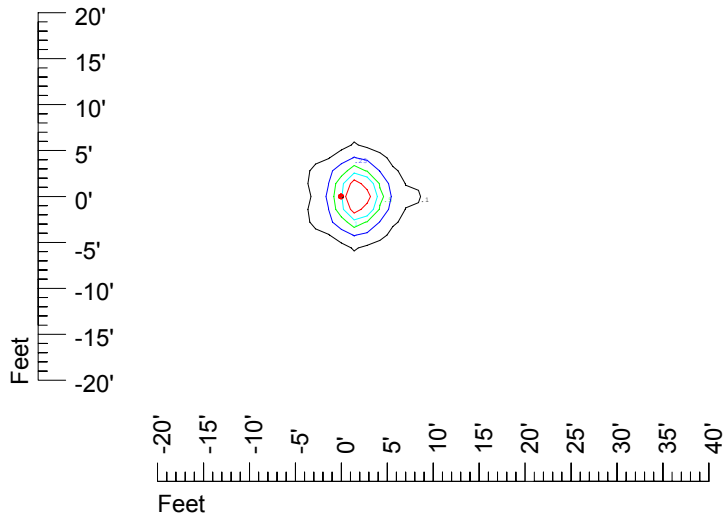

IES File: C9239

Lighting level in fc / Distance in feet

Vertical plan 0° to 180°
Horizontal plan 0°

— 2 fc — 1 fc — 0.5 fc — 0.25 fc — 0.1 fc

IES Photometric files C9239

Isoline template at 7' mounting height

Isoline values — 0.1 fc — 0.25 fc — 0.5 fc — 1.0 fc — 2.0 fc

Mounting height 7' Tilt 0°

Mounting height 7' Tilt 30°

Mounting height 7' Tilt 15°

Mounting height 7' Tilt 45°

IES Photometric files C9239

Isoline template at 9' mounting height

Isoline values — 0.1 fc — 0.25 fc — 0.5 fc — 1.0 fc — 2.0 fc

Mounting height 9' Tilt 0°

Mounting height 9' Tilt 30°

Mounting height 9' Tilt 15°

Mounting height 9' Tilt 45°

IES Photometric files C9239

Isoline template at 11' mounting height

Isoline values — 0.1 fc — 0.25 fc — 0.5 fc — 1.0 fc — 2.0 fc

Mounting height 11' Tilt 0°

Mounting height 11' Tilt 30°

Mounting height 11' Tilt 15°

Mounting height 11' Tilt 45°

IES Photometric files C9239

Isoline template at 15' mounting height