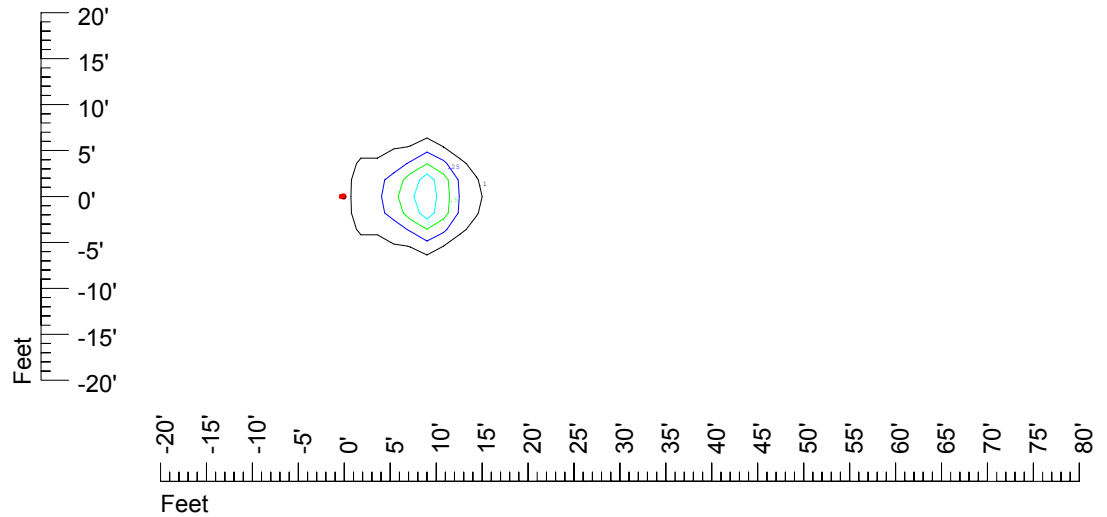

Isoline values — 0.1 fc — 0.25 fc — 0.5 fc — 1.0 fc — 2.0 fc

Mounting height 7' Tilt 0°

Mounting height 7' Tilt 30°

Mounting height 7' Tilt 15°

Mounting height 7' Tilt 45°

IES Photometric files C9239

Isoline template at 9' mounting height

Isoline values — 0.1 fc — 0.25 fc — 0.5 fc — 1.0 fc — 2.0 fc

Mounting height 9' Tilt 0°

Mounting height 9' Tilt 30°

Mounting height 9' Tilt 15°

Mounting height 9' Tilt 45°

IES Photometric files C9239

Isoline template at 11' mounting height

Isoline values — 0.1 fc — 0.25 fc — 0.5 fc — 1.0 fc — 2.0 fc

Mounting height 11' Tilt 0°

Mounting height 11' Tilt 30°

Mounting height 11' Tilt 15°

Mounting height 11' Tilt 45°

IES Photometric files C9239

Isoline template at 15' mounting height

Isoline values — 0.1 fc — 0.25 fc — 0.5 fc — 1.0 fc — 2.0 fc

Mounting height 20' Tilt 0°

Mounting height 20' Tilt 30°

Mounting height 20' Tilt 15°

Mounting height 20' Tilt 45°