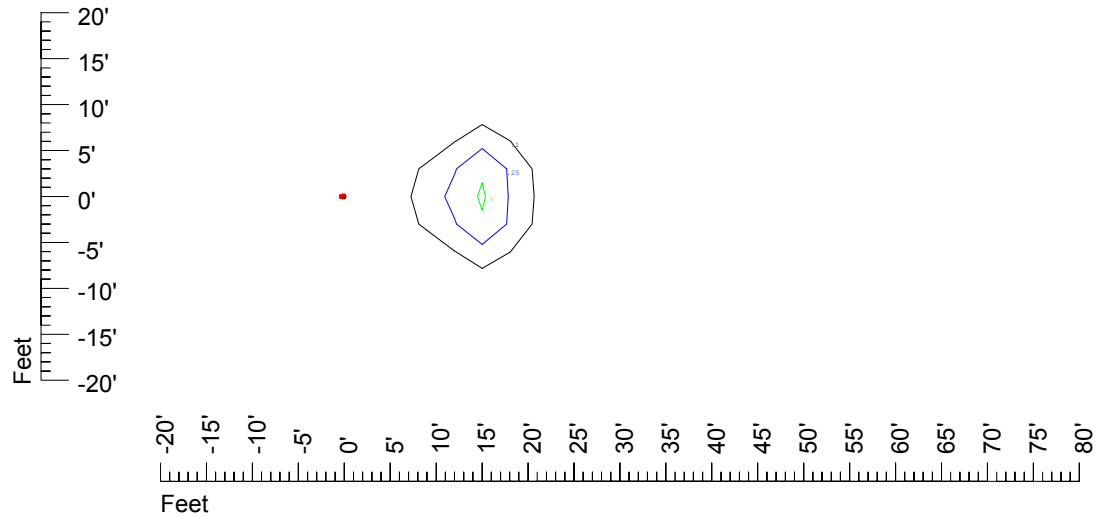

Isoline values — 0.1 fc — 0.25 fc — 0.5 fc — 1.0 fc — 2.0 fc

Mounting height 11' Tilt 0°

Mounting height 11' Tilt 30°

Mounting height 11' Tilt 15°

Mounting height 11' Tilt 45°

IES Photometric files C9239

Isoline template at 15' mounting height

Isoline values — 0.1 fc — 0.25 fc — 0.5 fc — 1.0 fc — 2.0 fc

Mounting height 15' Tilt 0°

Mounting height 15' Tilt 30°

Mounting height 15' Tilt 15°

Mounting height 15' Tilt 45°

IES Photometric files C9239

Isoline template at 20' mounting height

Isoline values — 0.1 fc — 0.25 fc — 0.5 fc — 1.0 fc — 2.0 fc

Mounting height 20' Tilt 0°

Mounting height 20' Tilt 30°

Mounting height 20' Tilt 15°

Mounting height 20' Tilt 45°