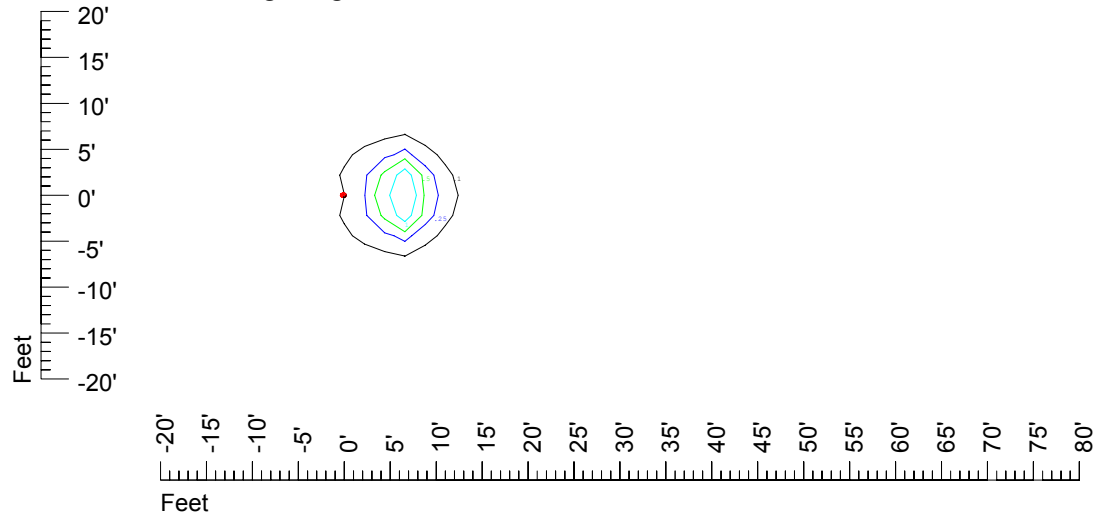

Isoline values — 0.1 fc — 0.25 fc — 0.5 fc — 1.0 fc — 2.0 fc

Mounting height 7' Tilt 0°

Mounting height 7' Tilt 30°

Mounting height 7' Tilt 15°

Mounting height 7' Tilt 45°

IES Photometric files C9239

Isoline template at 9' mounting height

Isoline values — 0.1 fc — 0.25 fc — 0.5 fc — 1.0 fc — 2.0 fc

Mounting height 9' Tilt 0°

Mounting height 9' Tilt 30°

Mounting height 9' Tilt 15°

Mounting height 9' Tilt 45°

IES Photometric files C9239

Isoline template at 11' mounting height

Isoline values — 0.1 fc — 0.25 fc — 0.5 fc — 1.0 fc — 2.0 fc

Mounting height 11' Tilt 0°

Mounting height 11' Tilt 30°

Mounting height 11' Tilt 15°

Mounting height 11' Tilt 45°

IES Photometric files C9239

Isoline template at 15' mounting height

Isoline values — 0.1 fc — 0.25 fc — 0.5 fc — 1.0 fc — 2.0 fc

Mounting height 20' Tilt 0°

Mounting height 20' Tilt 30°

Mounting height 20' Tilt 15°

Mounting height 20' Tilt 45°