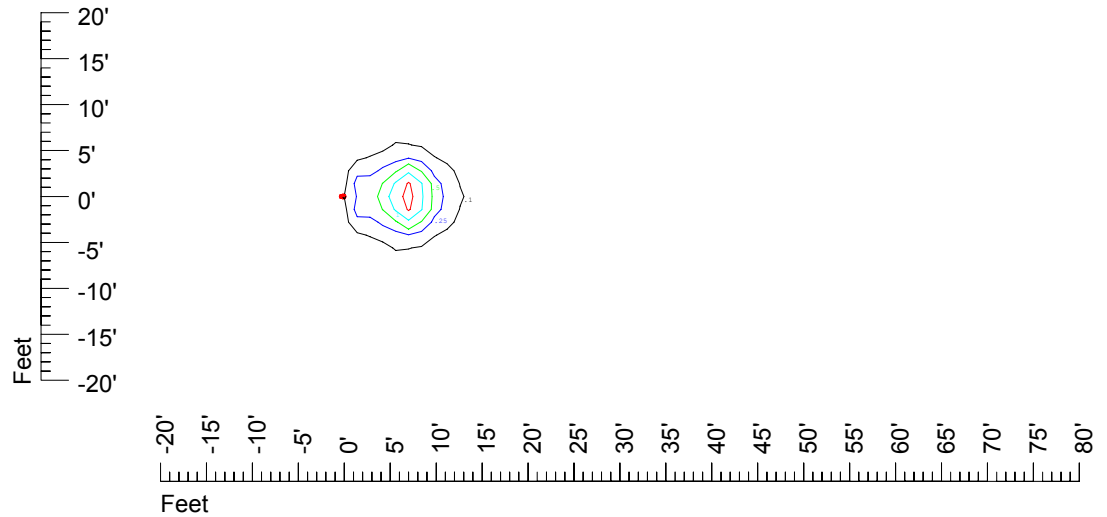

IES File: C9239

Lighting level in fc / Distance in feet

Vertical plan 0° to 180°
Horizontal plan 0°

— 2 fc — 1 fc — 0.5 fc — 0.25 fc — 0.1 fc

IES Photometric files C9239

Isoline template at 7' mounting height

Isoline values — 0.1 fc — 0.25 fc — 0.5 fc — 1.0 fc — 2.0 fc

Mounting height 7' Tilt 0°

Mounting height 7' Tilt 30°

Mounting height 7' Tilt 15°

Mounting height 7' Tilt 45°

IES Photometric files C9239

Isoline template at 9' mounting height

Isoline values — 0.1 fc — 0.25 fc — 0.5 fc — 1.0 fc — 2.0 fc

Mounting height 9' Tilt 0°

Mounting height 9' Tilt 30°

Mounting height 9' Tilt 15°

Mounting height 9' Tilt 45°

IES Photometric files C9239

Isoline template at 11' mounting height

Isoline values — 0.1 fc — 0.25 fc — 0.5 fc — 1.0 fc — 2.0 fc

Mounting height 20' Tilt 0°

Mounting height 20' Tilt 30°

Mounting height 20' Tilt 15°

Mounting height 20' Tilt 45°