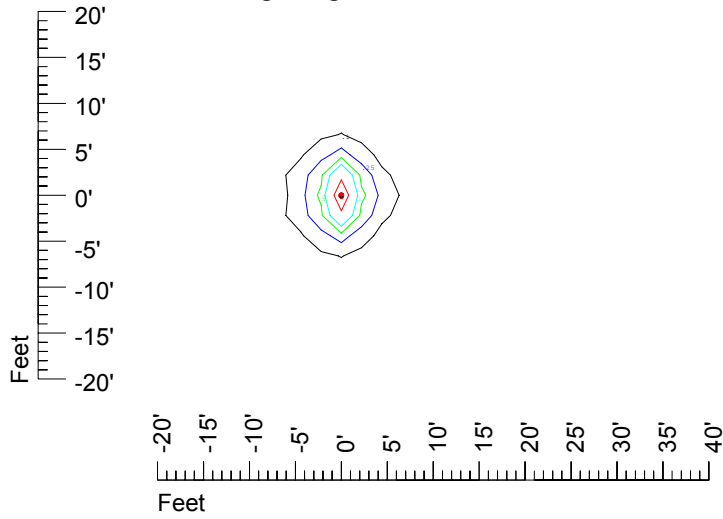

Isoline values — 0.1 fc — 0.25 fc — 0.5 fc — 1.0 fc — 2.0 fc

Mounting height 7' Tilt 0°

Mounting height 7' Tilt 30°

Mounting height 7' Tilt 15°

Mounting height 7' Tilt 45°

IES Photometric files C9239

Isoline template at 9' mounting height

Isoline values — 0.1 fc — 0.25 fc — 0.5 fc — 1.0 fc — 2.0 fc

Mounting height 9' Tilt 0°

Mounting height 9' Tilt 30°

Mounting height 9' Tilt 15°

Mounting height 9' Tilt 45°

IES Photometric files C9239

Isoline template at 11' mounting height

Isoline values — 0.1 fc — 0.25 fc — 0.5 fc — 1.0 fc — 2.0 fc

Mounting height 11' Tilt 0°

Mounting height 11' Tilt 30°

Mounting height 11' Tilt 15°

Mounting height 11' Tilt 45°

IES Photometric files C9239

Isoline template at 15' mounting height

Isoline values — 0.1 fc — 0.25 fc — 0.5 fc — 1.0 fc — 2.0 fc

Mounting height 15' Tilt 0°

Mounting height 15' Tilt 30°

Mounting height 15' Tilt 15°

Mounting height 15' Tilt 45°

IES Photometric files C9239

Isoline template at 20' mounting height