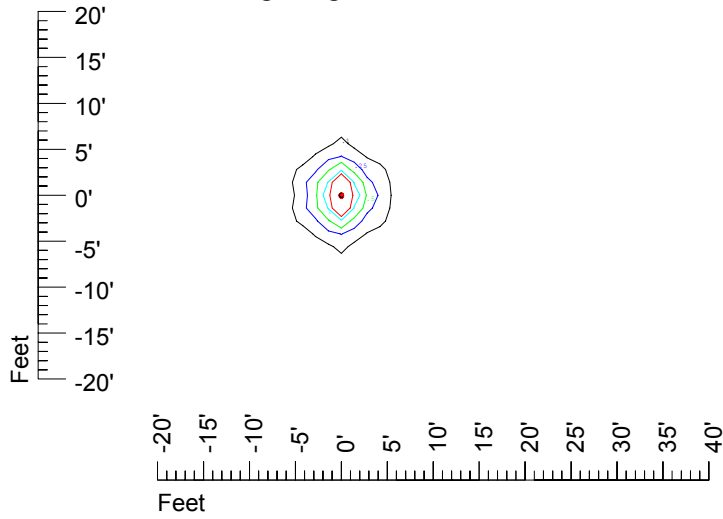

IES File: C9239

Lighting level in fc / Distance in feet

Vertical plan 0° to 180°
Horizontal plan 0°

— 2 fc — 1 fc — 0.5 fc — 0.25 fc — 0.1 fc

IES Photometric files C9239

Isoline template at 7' mounting height

Isoline values — 0.1 fc — 0.25 fc — 0.5 fc — 1.0 fc — 2.0 fc

Mounting height 7' Tilt 0°

Mounting height 7' Tilt 30°

Mounting height 7' Tilt 15°

Mounting height 7' Tilt 45°

IES Photometric files C9239

Isoline template at 9' mounting height

Isoline values — 0.1 fc — 0.25 fc — 0.5 fc — 1.0 fc — 2.0 fc

Mounting height 9' Tilt 0°

Mounting height 9' Tilt 30°

Mounting height 9' Tilt 15°

Mounting height 9' Tilt 45°

IES Photometric files C9239

Isoline template at 11' mounting height

Isoline values — 0.1 fc — 0.25 fc — 0.5 fc — 1.0 fc — 2.0 fc

Mounting height 20' Tilt 0°

Mounting height 20' Tilt 30°

Mounting height 20' Tilt 15°

Mounting height 20' Tilt 45°