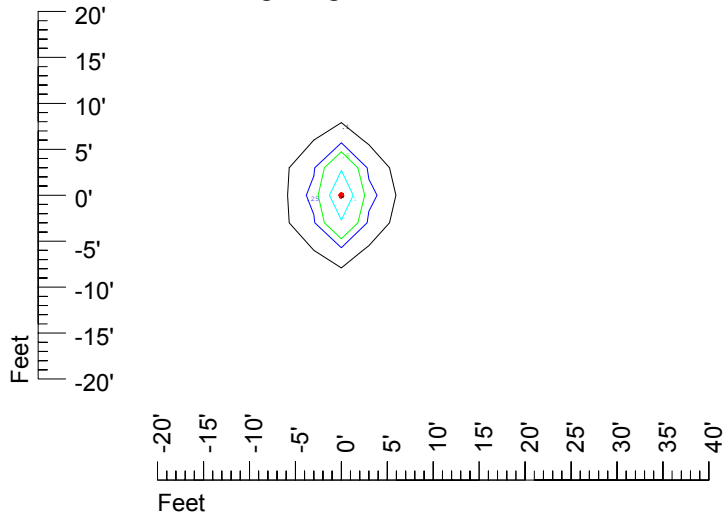

Isoline values — 0.1 fc — 0.25 fc — 0.5 fc — 1.0 fc — 2.0 fc

Mounting height 7' Tilt 0°

Mounting height 7' Tilt 30°

Mounting height 7' Tilt 15°

Mounting height 7' Tilt 45°

IES Photometric files C9239

Isoline template at 9' mounting height

Isoline values — 0.1 fc — 0.25 fc — 0.5 fc — 1.0 fc — 2.0 fc

Mounting height 9' Tilt 0°

Mounting height 9' Tilt 30°

Mounting height 9' Tilt 15°

Mounting height 9' Tilt 45°

IES Photometric files C9239

Isoline template at 11' mounting height

Isoline values — 0.1 fc — 0.25 fc — 0.5 fc — 1.0 fc — 2.0 fc

Mounting height 11' Tilt 0°

Mounting height 11' Tilt 30°

Mounting height 11' Tilt 15°

Mounting height 11' Tilt 45°

IES Photometric files C9239

Isoline template at 15' mounting height

Isoline values — 0.1 fc — 0.25 fc — 0.5 fc — 1.0 fc — 2.0 fc

Mounting height 15' Tilt 0°

Mounting height 15' Tilt 30°

Mounting height 15' Tilt 15°

Mounting height 15' Tilt 45°

IES Photometric files C9239

Isoline template at 20' mounting height