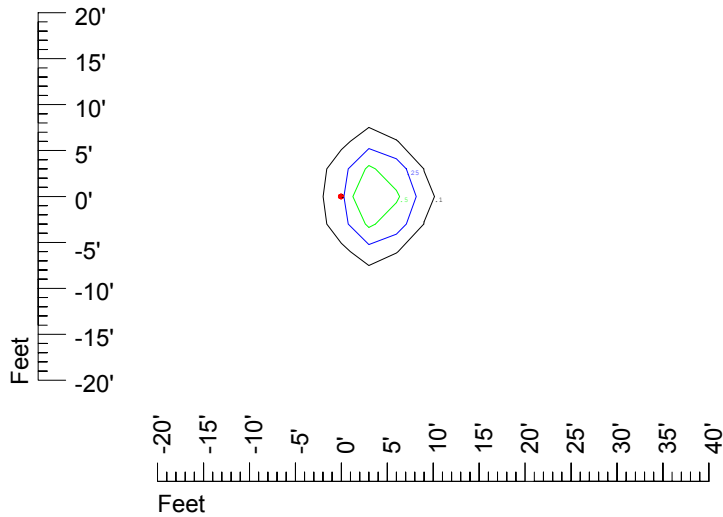

Isoline values — 0.1 fc — 0.25 fc — 0.5 fc — 1.0 fc — 2.0 fc

Mounting height 9' Tilt 0°

Mounting height 9' Tilt 30°

Mounting height 9' Tilt 15°

Mounting height 9' Tilt 45°

IES Photometric files C9239

Isoline template at 11' mounting height

Isoline values — 0.1 fc — 0.25 fc — 0.5 fc — 1.0 fc — 2.0 fc

Mounting height 11' Tilt 0°

Mounting height 11' Tilt 30°

Mounting height 11' Tilt 15°

Mounting height 11' Tilt 45°

IES Photometric files C9239

Isoline template at 15' mounting height

Isoline values — 0.1 fc — 0.25 fc — 0.5 fc — 1.0 fc — 2.0 fc

Mounting height 15' Tilt 0°

Mounting height 15' Tilt 30°

Mounting height 15' Tilt 15°

Mounting height 15' Tilt 45°

IES Photometric files C9239

Isoline template at 20' mounting height

Isoline values — 0.1 fc — 0.25 fc — 0.5 fc — 1.0 fc — 2.0 fc

Mounting height 20' Tilt 0°

Mounting height 20' Tilt 30°

Mounting height 20' Tilt 15°

Mounting height 20' Tilt 45°