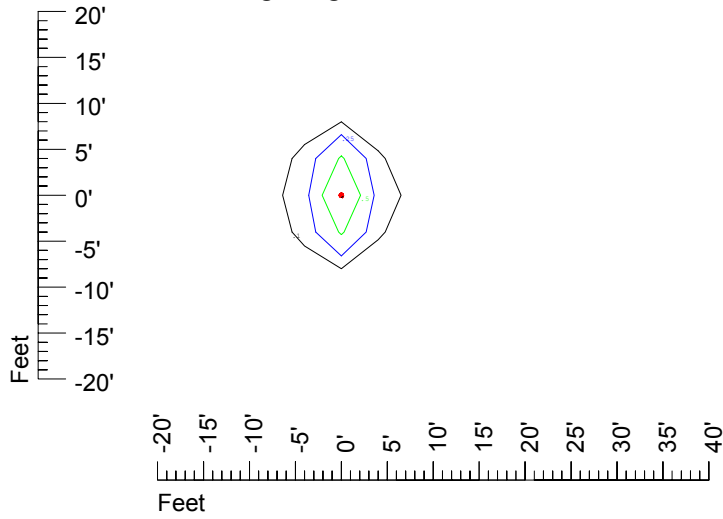

Isoline values — 0.1 fc — 0.25 fc — 0.5 fc — 1.0 fc — 2.0 fc

Mounting height 9' Tilt 0°

Mounting height 9' Tilt 30°

Mounting height 9' Tilt 15°

Mounting height 9' Tilt 45°

IES Photometric files C9239

Isoline template at 11' mounting height

Isoline values — 0.1 fc — 0.25 fc — 0.5 fc — 1.0 fc — 2.0 fc

Mounting height 11' Tilt 0°

Mounting height 11' Tilt 30°

Mounting height 11' Tilt 15°

Mounting height 11' Tilt 45°

IES Photometric files C9239

Isoline template at 15' mounting height

Isoline values — 0.1 fc — 0.25 fc — 0.5 fc — 1.0 fc — 2.0 fc

Mounting height 15' Tilt 0°

Mounting height 15' Tilt 30°

Mounting height 15' Tilt 15°

Mounting height 15' Tilt 45°

IES Photometric files C9239

Isoline template at 20' mounting height

Isoline values — 0.1 fc — 0.25 fc — 0.5 fc — 1.0 fc — 2.0 fc

Mounting height 20' Tilt 0°

Mounting height 20' Tilt 30°

Mounting height 20' Tilt 15°

Mounting height 20' Tilt 45°