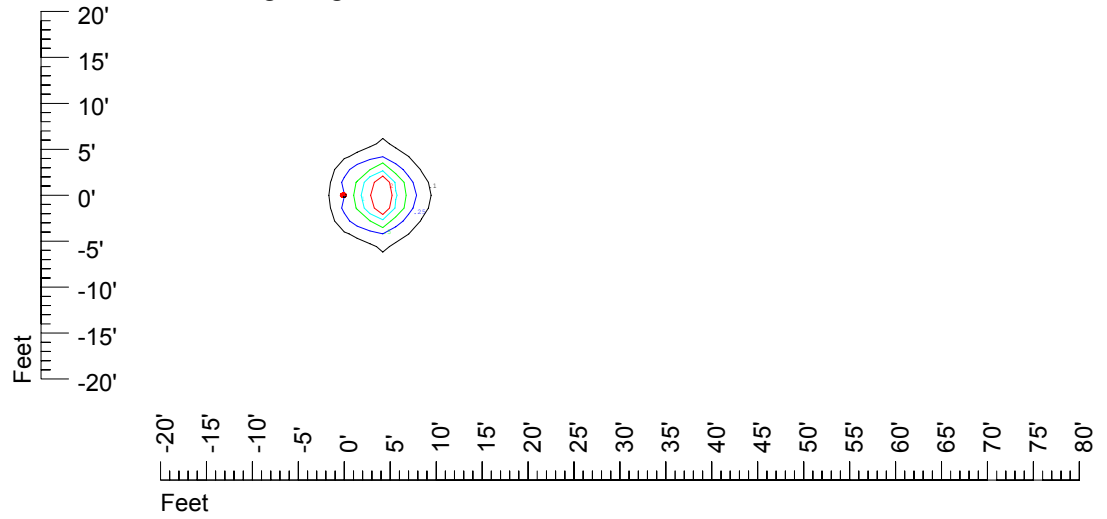

IES File: C9239

Lighting level in fc / Distance in feet

Vertical plan 0° to 180°
Horizontal plan 0°

— 2 fc — 1 fc — 0.5 fc — 0.25 fc — 0.1 fc

IES Photometric files C9239

Isoline template at 7' mounting height

Isoline values — 0.1 fc — 0.25 fc — 0.5 fc — 1.0 fc — 2.0 fc

Mounting height 7' Tilt 0°

Mounting height 7' Tilt 30°

Mounting height 7' Tilt 15°

Mounting height 7' Tilt 45°

IES Photometric files C9239

Isoline template at 9' mounting height

Isoline values — 0.1 fc — 0.25 fc — 0.5 fc — 1.0 fc — 2.0 fc

Mounting height 9' Tilt 0°

Mounting height 9' Tilt 30°

Mounting height 9' Tilt 15°

Mounting height 9' Tilt 45°

IES Photometric files C9239

Isoline template at 11' mounting height

Isoline values — 0.1 fc — 0.25 fc — 0.5 fc — 1.0 fc — 2.0 fc

Mounting height 20' Tilt 0°

Mounting height 20' Tilt 30°

Mounting height 20' Tilt 15°

Mounting height 20' Tilt 45°