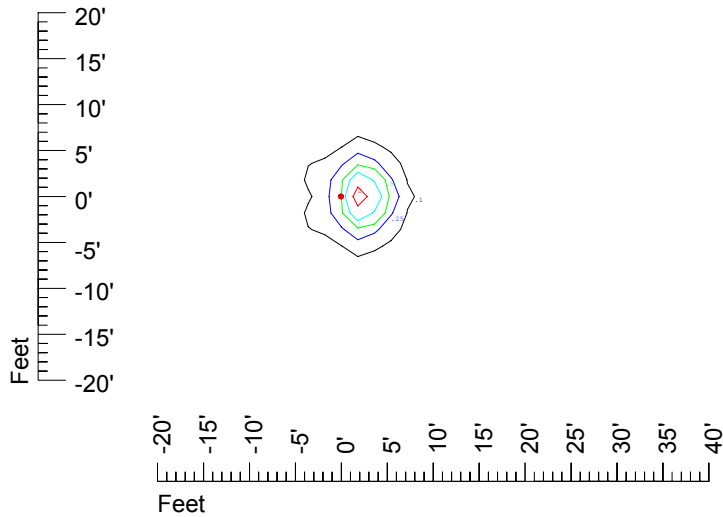

Isoline values — 0.1 fc — 0.25 fc — 0.5 fc — 1.0 fc — 2.0 fc

Mounting height 7' Tilt 0°

Mounting height 7' Tilt 30°

Mounting height 7' Tilt 15°

Mounting height 7' Tilt 45°

IES Photometric files C9239

Isoline template at 9' mounting height

Isoline values — 0.1 fc — 0.25 fc — 0.5 fc — 1.0 fc — 2.0 fc

Mounting height 9' Tilt 0°

Mounting height 9' Tilt 30°

Mounting height 9' Tilt 15°

Mounting height 9' Tilt 45°

IES Photometric files C9239

Isoline template at 11' mounting height

Isoline values — 0.1 fc — 0.25 fc — 0.5 fc — 1.0 fc — 2.0 fc

Mounting height 11' Tilt 0°

Mounting height 11' Tilt 30°

Mounting height 11' Tilt 15°

Mounting height 11' Tilt 45°

IES Photometric files C9239

Isoline template at 15' mounting height

Isoline values — 0.1 fc — 0.25 fc — 0.5 fc — 1.0 fc — 2.0 fc

Mounting height 15' Tilt 0°

Mounting height 15' Tilt 30°

Mounting height 15' Tilt 15°

Mounting height 15' Tilt 45°

IES Photometric files C9239

Isoline template at 20' mounting height