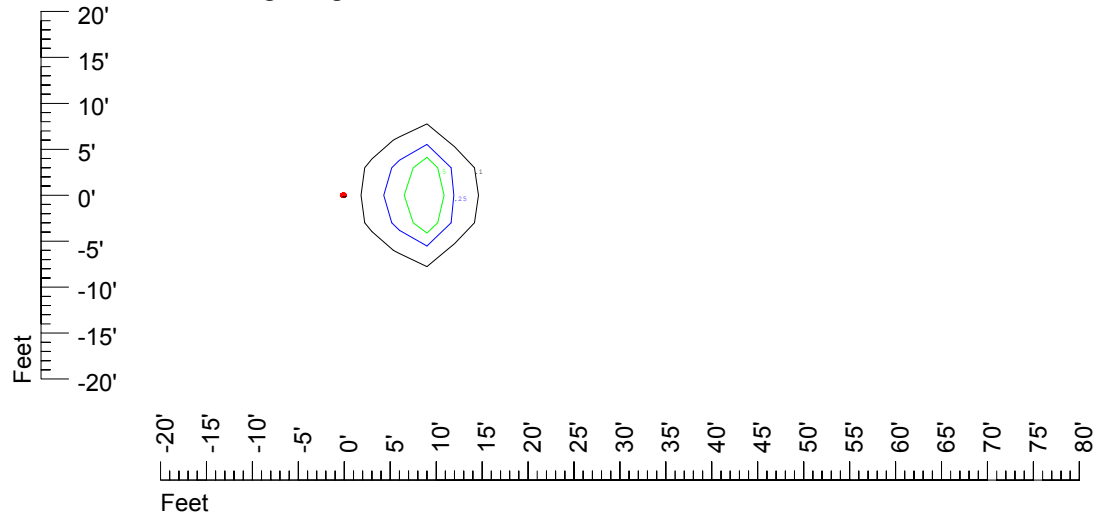

Isoline values — 0.1 fc — 0.25 fc — 0.5 fc — 1.0 fc — 2.0 fc

Mounting height 9' Tilt 0°

Mounting height 9' Tilt 30°

Mounting height 9' Tilt 15°

Mounting height 9' Tilt 45°

IES Photometric files C9239

Isoline template at 11' mounting height

Isoline values — 0.1 fc — 0.25 fc — 0.5 fc — 1.0 fc — 2.0 fc

Mounting height 11' Tilt 0°

Mounting height 11' Tilt 30°

Mounting height 11' Tilt 15°

Mounting height 11' Tilt 45°

IES Photometric files C9239

Isoline template at 15' mounting height

Isoline values — 0.1 fc — 0.25 fc — 0.5 fc — 1.0 fc — 2.0 fc

Mounting height 15' Tilt 0°

Mounting height 15' Tilt 30°

Mounting height 15' Tilt 15°

Mounting height 15' Tilt 45°

IES Photometric files C9239

Isoline template at 20' mounting height

Isoline values — 0.1 fc — 0.25 fc — 0.5 fc — 1.0 fc — 2.0 fc

Mounting height 20' Tilt 0°

Mounting height 20' Tilt 30°

Mounting height 20' Tilt 15°

Mounting height 20' Tilt 45°