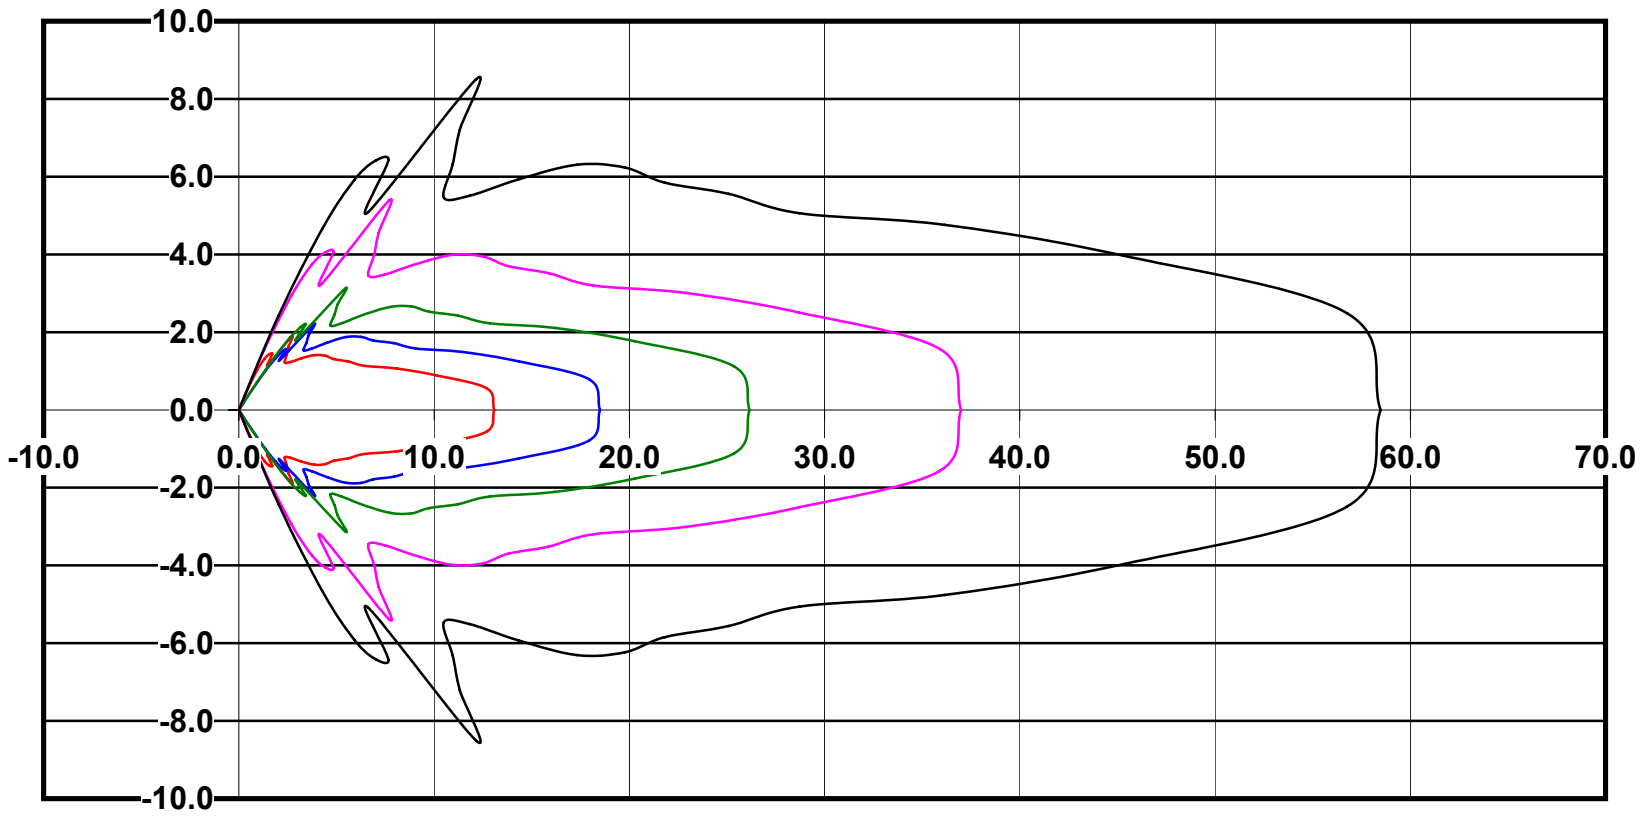

IES File: C9239

Lighting level in fc / Distance in feet

Vertical plan 0° to 180°
Horizontal plan 0°

— 2 fc — 1 fc — 0.5 fc — 0.25 fc — 0.1 fc

IES Photometric files C9239

Isoline template at 7' mounting height

Isoline values — 0.1 fc — 0.25 fc — 0.5 fc — 1.0 fc — 2.0 fc

Mounting height 7' Tilt 0°

Mounting height 7' Tilt 30°

Mounting height 7' Tilt 15°

Mounting height 7' Tilt 45°

IES Photometric files C9239

Isoline template at 9' mounting height

Isoline values — 0.1 fc — 0.25 fc — 0.5 fc — 1.0 fc — 2.0 fc

Mounting height 9' Tilt 0°

Mounting height 9' Tilt 30°

Mounting height 9' Tilt 15°

Mounting height 9' Tilt 45°

IES Photometric files C9239

Isoline template at 11' mounting height

Isoline values — 0.1 fc — 0.25 fc — 0.5 fc — 1.0 fc — 2.0 fc

Mounting height 20' Tilt 0°

Mounting height 20' Tilt 30°

Mounting height 20' Tilt 15°

Mounting height 20' Tilt 45°