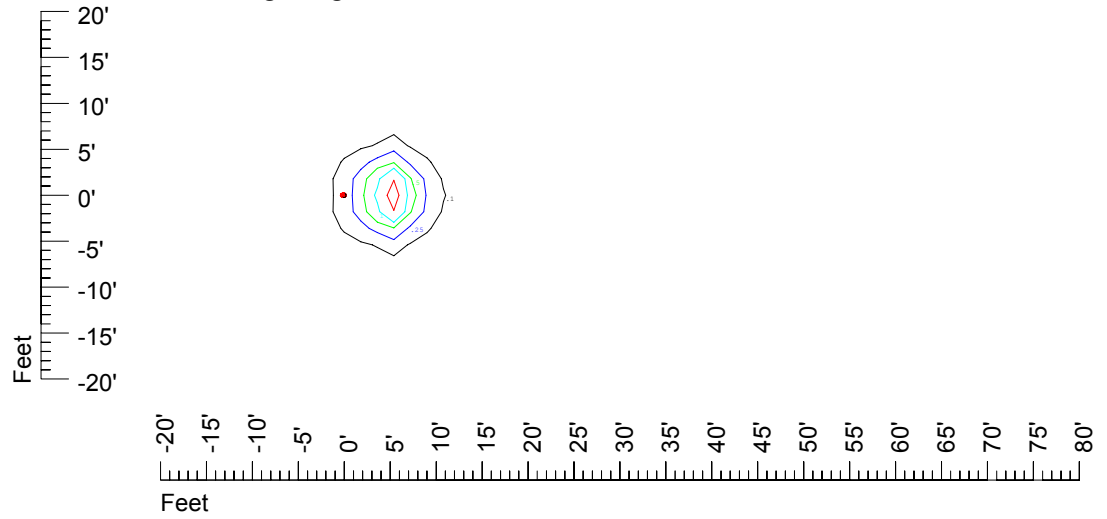

Isoline values — 0.1 fc — 0.25 fc — 0.5 fc — 1.0 fc — 2.0 fc

Mounting height 7' Tilt 0°

Mounting height 7' Tilt 30°

Mounting height 7' Tilt 15°

Mounting height 7' Tilt 45°

IES Photometric files C9239

Isoline template at 9' mounting height

Isoline values — 0.1 fc — 0.25 fc — 0.5 fc — 1.0 fc — 2.0 fc

Mounting height 9' Tilt 0°

Mounting height 9' Tilt 30°

Mounting height 9' Tilt 15°

Mounting height 9' Tilt 45°

IES Photometric files C9239

Isoline template at 11' mounting height

Isoline values — 0.1 fc — 0.25 fc — 0.5 fc — 1.0 fc — 2.0 fc

Mounting height 20' Tilt 0°

Mounting height 20' Tilt 30°

Mounting height 20' Tilt 15°

Mounting height 20' Tilt 45°