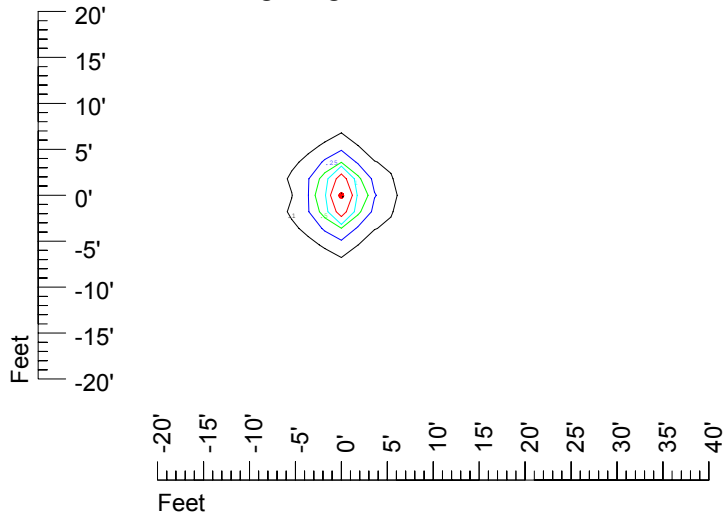

IES File: C9239

Lighting level in fc / Distance in feet

Vertical plan 0° to 180°
Horizontal plan 0°

— 2 fc — 1 fc — 0.5 fc — 0.25 fc — 0.1 fc

IES Photometric files C9239

Isoline template at 7' mounting height

Isoline values — 0.1 fc — 0.25 fc — 0.5 fc — 1.0 fc — 2.0 fc

Mounting height 7' Tilt 0°

Mounting height 7' Tilt 30°

Mounting height 7' Tilt 15°

Mounting height 7' Tilt 45°

IES Photometric files C9239

Isoline template at 9' mounting height

Isoline values — 0.1 fc — 0.25 fc — 0.5 fc — 1.0 fc — 2.0 fc

Mounting height 9' Tilt 0°

Mounting height 9' Tilt 30°

Mounting height 9' Tilt 15°

Mounting height 9' Tilt 45°

IES Photometric files C9239

Isoline template at 11' mounting height

Isoline values — 0.1 fc — 0.25 fc — 0.5 fc — 1.0 fc — 2.0 fc

Mounting height 11' Tilt 0°

Mounting height 11' Tilt 30°

Mounting height 11' Tilt 15°

Mounting height 11' Tilt 45°

IES Photometric files C9239

Isoline template at 15' mounting height