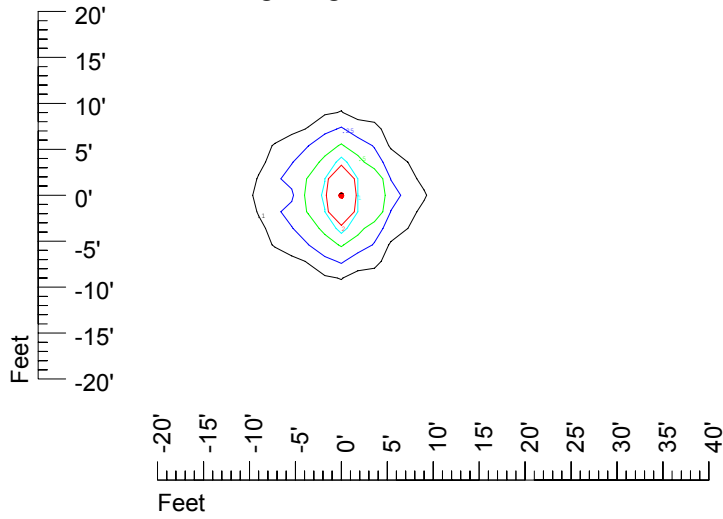

IES File: C9238

Lighting level in fc / Distance in feet

Vertical plan 0° to 180°
Horizontal plan 0°

— 2 fc — 1 fc — 0.5 fc — 0.25 fc — 0.1 fc

IES Photometric files C9238

Isoline template at 7' mounting height

Isoline values — 0.1 fc — 0.25 fc — 0.5 fc — 1.0 fc — 2.0 fc

Mounting height 7' Tilt 0°

Mounting height 7' Tilt 30°

Mounting height 7' Tilt 15°

Mounting height 7' Tilt 45°

IES Photometric files C9238

Isoline template at 9' mounting height

Isoline values — 0.1 fc — 0.25 fc — 0.5 fc — 1.0 fc — 2.0 fc

Mounting height 9' Tilt 0°

Mounting height 9' Tilt 30°

Mounting height 9' Tilt 15°

Mounting height 9' Tilt 45°

IES Photometric files C9238

Isoline template at 11' mounting height

Isoline values — 0.1 fc — 0.25 fc — 0.5 fc — 1.0 fc — 2.0 fc

Mounting height 11' Tilt 0°

Mounting height 11' Tilt 30°

Mounting height 11' Tilt 15°

Mounting height 11' Tilt 45°

IES Photometric files C9238

Isoline template at 15' mounting height