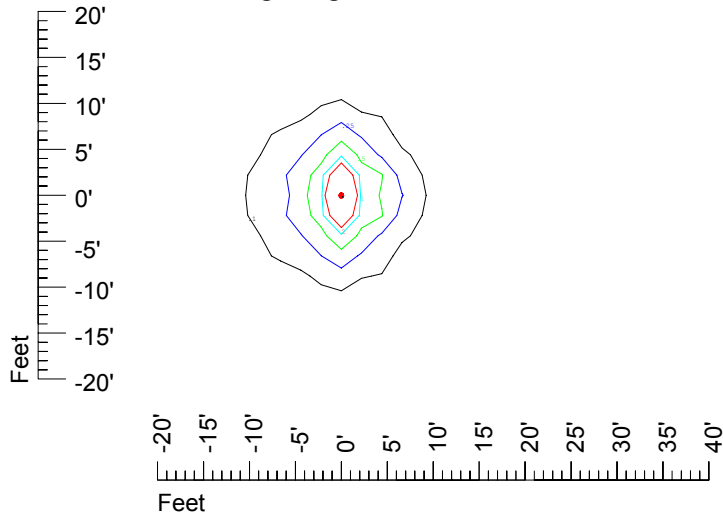

IES File: C9238

Lighting level in fc / Distance in feet

Vertical plan 0° to 180°
Horizontal plan 0°

— 2 fc — 1 fc — 0.5 fc — 0.25 fc — 0.1 fc

IES Photometric files C9238

Isoline template at 7' mounting height

Isoline values — 0.1 fc — 0.25 fc — 0.5 fc — 1.0 fc — 2.0 fc

Mounting height 7' Tilt 0°

Mounting height 7' Tilt 30°

Mounting height 7' Tilt 15°

Mounting height 7' Tilt 45°

IES Photometric files C9238

Isoline template at 9' mounting height

Isoline values — 0.1 fc — 0.25 fc — 0.5 fc — 1.0 fc — 2.0 fc

Mounting height 9' Tilt 0°

Mounting height 9' Tilt 30°

Mounting height 9' Tilt 15°

Mounting height 9' Tilt 45°

IES Photometric files C9238

Isoline template at 11' mounting height

Isoline values — 0.1 fc — 0.25 fc — 0.5 fc — 1.0 fc — 2.0 fc

Mounting height 11' Tilt 0°

Mounting height 11' Tilt 30°

Mounting height 11' Tilt 15°

Mounting height 11' Tilt 45°

IES Photometric files C9238

Isoline template at 15' mounting height