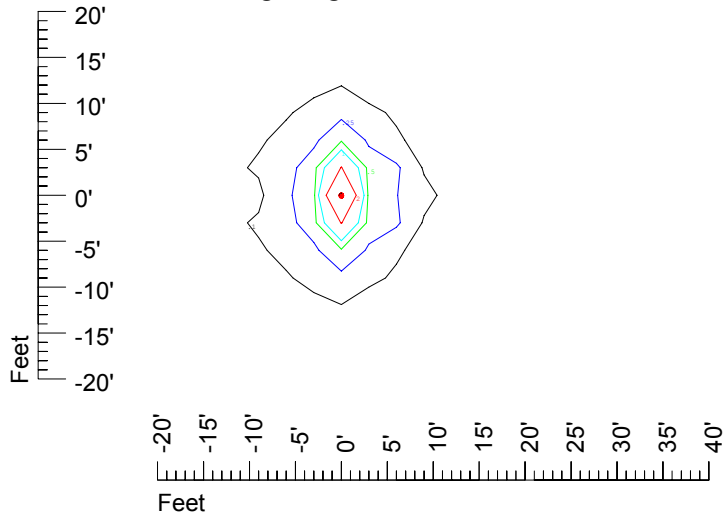

Isoline values — 0.1 fc — 0.25 fc — 0.5 fc — 1.0 fc — 2.0 fc

Mounting height 7' Tilt 0°

Mounting height 7' Tilt 30°

Mounting height 7' Tilt 15°

Mounting height 7' Tilt 45°

IES Photometric files C9238

Isoline template at 9' mounting height

Isoline values — 0.1 fc — 0.25 fc — 0.5 fc — 1.0 fc — 2.0 fc

Mounting height 9' Tilt 0°

Mounting height 9' Tilt 30°

Mounting height 9' Tilt 15°

Mounting height 9' Tilt 45°

IES Photometric files C9238

Isoline template at 11' mounting height

Isoline values — 0.1 fc — 0.25 fc — 0.5 fc — 1.0 fc — 2.0 fc

Mounting height 11' Tilt 0°

Mounting height 11' Tilt 30°

Mounting height 11' Tilt 15°

Mounting height 11' Tilt 45°

IES Photometric files C9238

Isoline template at 15' mounting height

Isoline values — 0.1 fc — 0.25 fc — 0.5 fc — 1.0 fc — 2.0 fc

Mounting height 15' Tilt 0°

Mounting height 15' Tilt 30°

Mounting height 15' Tilt 15°

Mounting height 15' Tilt 45°

IES Photometric files C9238

Isoline template at 20' mounting height