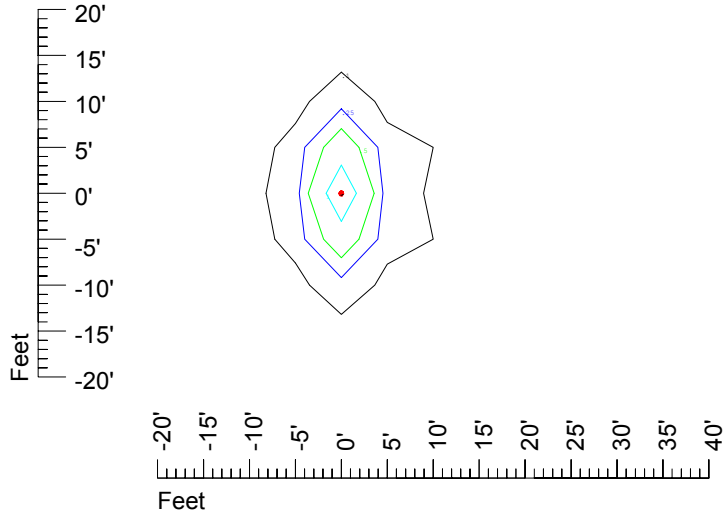

Isoline values — 0.1 fc — 0.25 fc — 0.5 fc — 1.0 fc — 2.0 fc

Mounting height 11' Tilt 0°

Mounting height 11' Tilt 30°

Mounting height 11' Tilt 15°

Mounting height 11' Tilt 45°

IES Photometric files C9238

Isoline template at 15' mounting height

Isoline values — 0.1 fc — 0.25 fc — 0.5 fc — 1.0 fc — 2.0 fc

Mounting height 15' Tilt 0°

Mounting height 15' Tilt 30°

Mounting height 15' Tilt 15°

Mounting height 15' Tilt 45°

IES Photometric files C9238

Isoline template at 20' mounting height

Isoline values — 0.1 fc — 0.25 fc — 0.5 fc — 1.0 fc — 2.0 fc

Mounting height 20' Tilt 0°

Mounting height 20' Tilt 30°

Mounting height 20' Tilt 15°

Mounting height 20' Tilt 45°

IES Photometric files C9238

Isoline template at 25' mounting height

Isoline values — 0.1 fc — 0.25 fc — 0.5 fc — 1.0 fc — 2.0 fc

Mounting height 25' Tilt 0°

Mounting height 25' Tilt 30°

Mounting height 25' Tilt 15°

Mounting height 25' Tilt 45°

IES Photometric files C9238

Isoline template at 30' mounting height