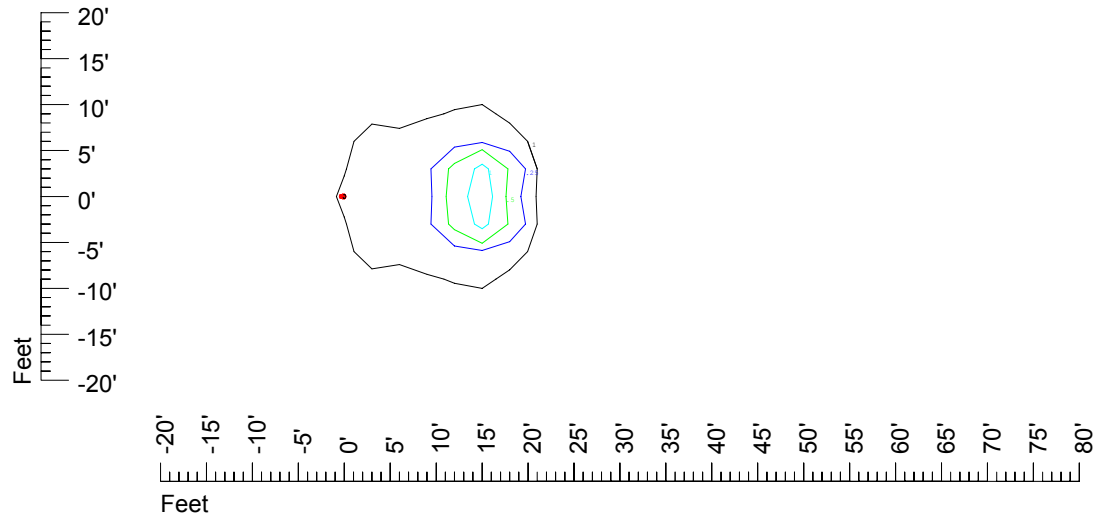

Isoline values — 0.1 fc — 0.25 fc — 0.5 fc — 1.0 fc — 2.0 fc

Mounting height 11' Tilt 0°

Mounting height 11' Tilt 30°

Mounting height 11' Tilt 15°

Mounting height 11' Tilt 45°

IES Photometric files C9238

Isoline template at 15' mounting height

Isoline values — 0.1 fc — 0.25 fc — 0.5 fc — 1.0 fc — 2.0 fc

Mounting height 15' Tilt 0°

Mounting height 15' Tilt 30°

Mounting height 15' Tilt 15°

Mounting height 15' Tilt 45°

IES Photometric files C9238

Isoline template at 20' mounting height

Isoline values — 0.1 fc — 0.25 fc — 0.5 fc — 1.0 fc — 2.0 fc

Mounting height 20' Tilt 0°

Mounting height 20' Tilt 30°

Mounting height 20' Tilt 15°

Mounting height 20' Tilt 45°

IES Photometric files C9238

Isoline template at 25' mounting height