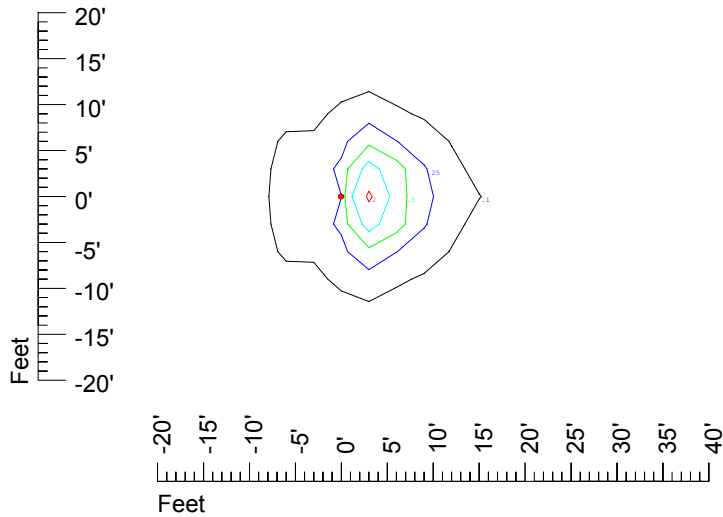

Isoline values — 0.1 fc — 0.25 fc — 0.5 fc — 1.0 fc — 2.0 fc

Mounting height 7' Tilt 0°

Mounting height 7' Tilt 30°

Mounting height 7' Tilt 15°

Mounting height 7' Tilt 45°

IES Photometric files C9238

Isoline template at 9' mounting height

Isoline values — 0.1 fc — 0.25 fc — 0.5 fc — 1.0 fc — 2.0 fc

Mounting height 11' Tilt 0°

Mounting height 11' Tilt 30°

Mounting height 11' Tilt 15°

Mounting height 11' Tilt 45°

IES Photometric files C9238

Isoline template at 15' mounting height

Isoline values — 0.1 fc — 0.25 fc — 0.5 fc — 1.0 fc — 2.0 fc

Mounting height 15' Tilt 0°

Mounting height 15' Tilt 30°

Mounting height 15' Tilt 15°

Mounting height 15' Tilt 45°

IES Photometric files C9238

Isoline template at 20' mounting height

Isoline values — 0.1 fc — 0.25 fc — 0.5 fc — 1.0 fc — 2.0 fc

Mounting height 20' Tilt 0°

Mounting height 20' Tilt 30°

Mounting height 20' Tilt 15°

Mounting height 20' Tilt 45°

IES Photometric files C9238

Isoline template at 25' mounting height