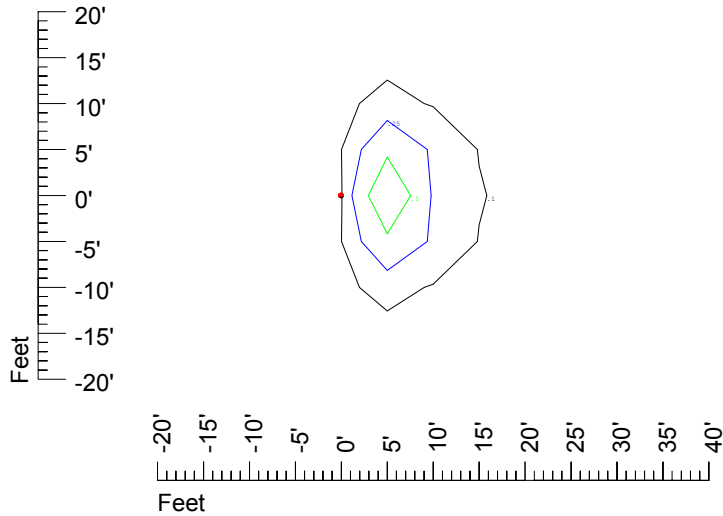

Isoline values — 0.1 fc — 0.25 fc — 0.5 fc — 1.0 fc — 2.0 fc

Mounting height 15' Tilt 0°

Mounting height 15' Tilt 30°

Mounting height 15' Tilt 15°

Mounting height 15' Tilt 45°

IES Photometric files C9238

Isoline template at 20' mounting height

Isoline values — 0.1 fc — 0.25 fc — 0.5 fc — 1.0 fc — 2.0 fc

Mounting height 20' Tilt 0°

Mounting height 20' Tilt 30°

Mounting height 20' Tilt 15°

Mounting height 20' Tilt 45°

IES Photometric files C9238

Isoline template at 25' mounting height

Isoline values — 0.1 fc — 0.25 fc — 0.5 fc — 1.0 fc — 2.0 fc

Mounting height 25' Tilt 0°

Mounting height 25' Tilt 30°

Mounting height 25' Tilt 15°

Mounting height 25' Tilt 45°

IES Photometric files C9238

Isoline template at 30' mounting height

Isoline values — 0.1 fc — 0.25 fc — 0.5 fc — 1.0 fc — 2.0 fc

Mounting height 30' Tilt 0°

Mounting height 30' Tilt 30°

Mounting height 30' Tilt 15°

Mounting height 30' Tilt 45°