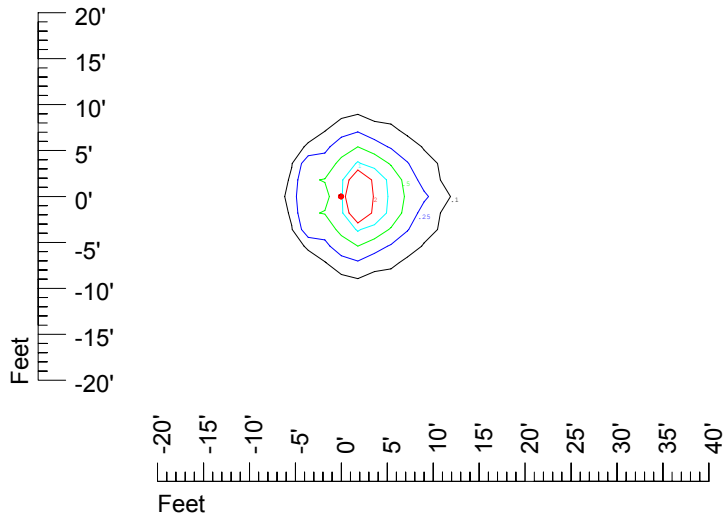

IES File: C9238

Lighting level in fc / Distance in feet

Vertical plan 0° to 180°
Horizontal plan 0°

— 2 fc — 1 fc — 0.5 fc — 0.25 fc — 0.1 fc

IES Photometric files C9238

Isoline template at 7' mounting height

Isoline values — 0.1 fc — 0.25 fc — 0.5 fc — 1.0 fc — 2.0 fc

Mounting height 7' Tilt 0°

Mounting height 7' Tilt 30°

Mounting height 7' Tilt 15°

Mounting height 7' Tilt 45°

IES Photometric files C9238

Isoline template at 9' mounting height

Isoline values — 0.1 fc — 0.25 fc — 0.5 fc — 1.0 fc — 2.0 fc

Mounting height 9' Tilt 0°

Mounting height 9' Tilt 30°

Mounting height 9' Tilt 15°

Mounting height 9' Tilt 45°

IES Photometric files C9238

Isoline template at 11' mounting height

Isoline values — 0.1 fc — 0.25 fc — 0.5 fc — 1.0 fc — 2.0 fc

Mounting height 11' Tilt 0°

Mounting height 11' Tilt 30°

Mounting height 11' Tilt 15°

Mounting height 11' Tilt 45°

IES Photometric files C9238

Isoline template at 15' mounting height