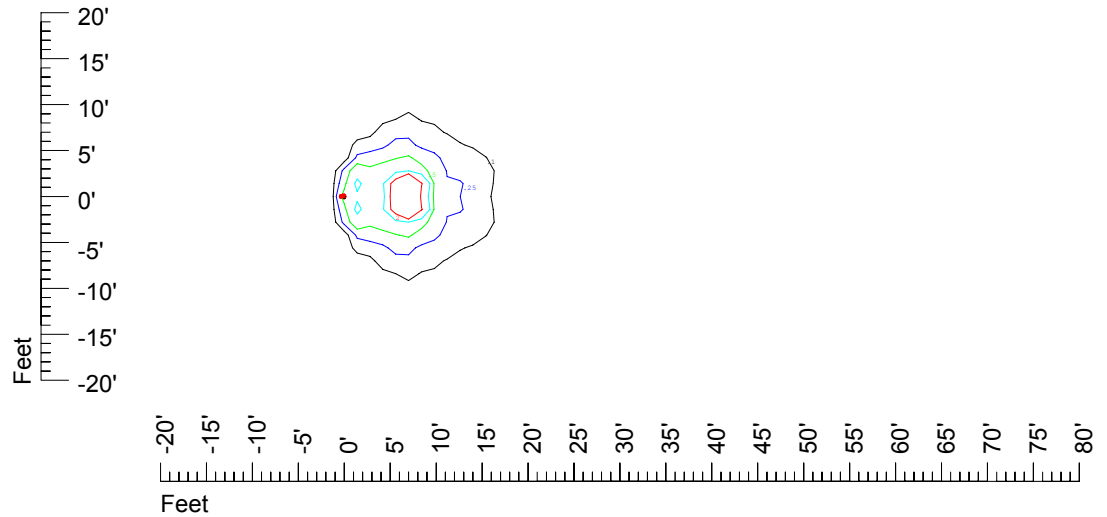

Isoline values — 0.1 fc — 0.25 fc — 0.5 fc — 1.0 fc — 2.0 fc

Mounting height 7' Tilt 0°

Mounting height 7' Tilt 30°

Mounting height 7' Tilt 15°

Mounting height 7' Tilt 45°

IES Photometric files C9238

Isoline template at 9' mounting height

Isoline values — 0.1 fc — 0.25 fc — 0.5 fc — 1.0 fc — 2.0 fc

Mounting height 9' Tilt 0°

Mounting height 9' Tilt 30°

Mounting height 9' Tilt 15°

Mounting height 9' Tilt 45°

IES Photometric files C9238

Isoline template at 11' mounting height