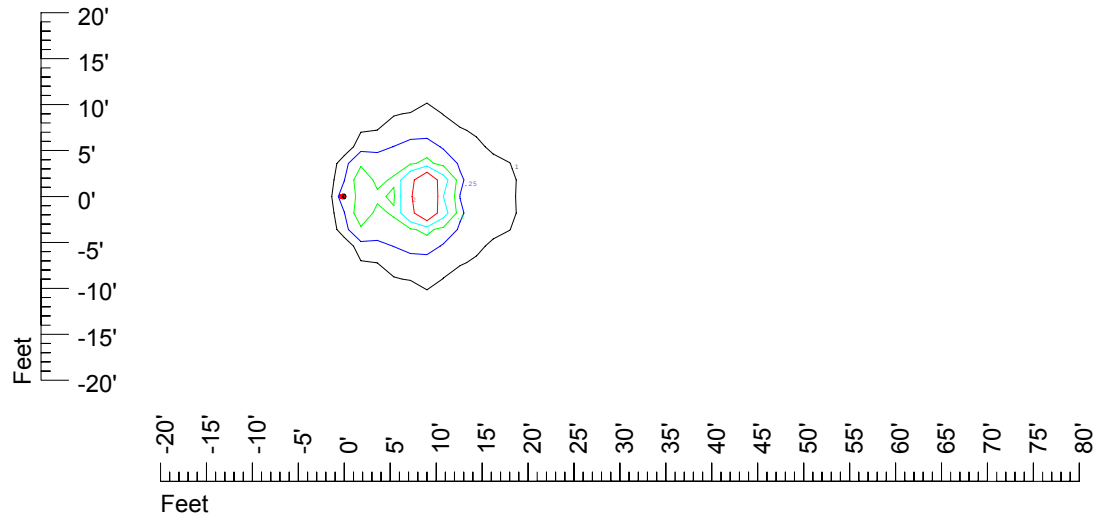

Isoline values — 0.1 fc — 0.25 fc — 0.5 fc — 1.0 fc — 2.0 fc

Mounting height 7' Tilt 0°

Mounting height 7' Tilt 30°

Mounting height 7' Tilt 15°

Mounting height 7' Tilt 45°

IES Photometric files C9238

Isoline template at 9' mounting height

Isoline values — 0.1 fc — 0.25 fc — 0.5 fc — 1.0 fc — 2.0 fc

Mounting height 9' Tilt 0°

Mounting height 9' Tilt 30°

Mounting height 9' Tilt 15°

Mounting height 9' Tilt 45°

IES Photometric files C9238

Isoline template at 11' mounting height

Isoline values — 0.1 fc — 0.25 fc — 0.5 fc — 1.0 fc — 2.0 fc

Mounting height 11' Tilt 0°

Mounting height 11' Tilt 30°

Mounting height 11' Tilt 15°

Mounting height 11' Tilt 45°

IES Photometric files C9238

Isoline template at 15' mounting height