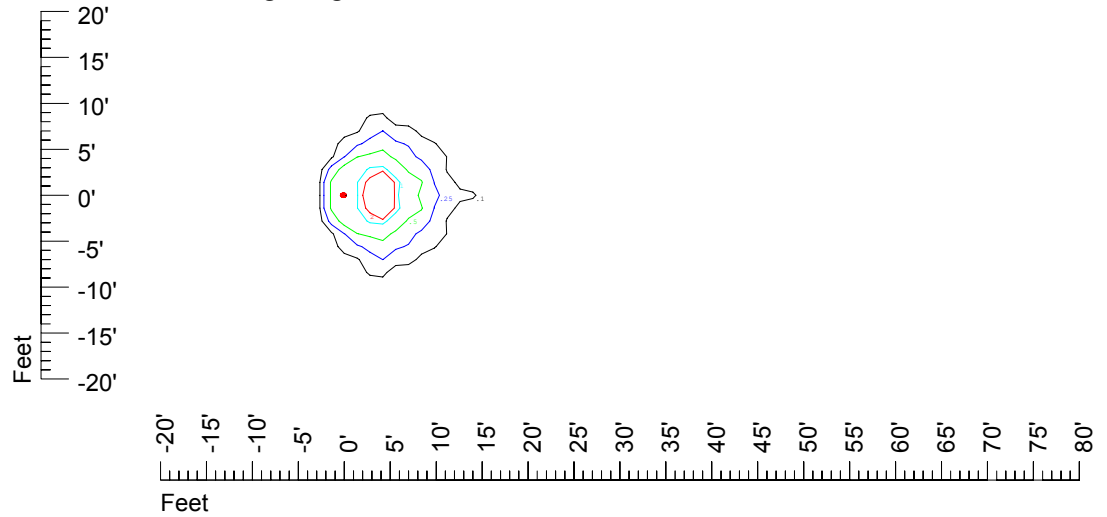

IES File: C9238

Lighting level in fc / Distance in feet

Vertical plan 0° to 180°
Horizontal plan 0°

— 2 fc — 1 fc — 0.5 fc — 0.25 fc — 0.1 fc

IES Photometric files C9238

Isoline template at 7' mounting height

Isoline values — 0.1 fc — 0.25 fc — 0.5 fc — 1.0 fc — 2.0 fc

Mounting height 7' Tilt 0°

Mounting height 7' Tilt 30°

Mounting height 7' Tilt 15°

Mounting height 7' Tilt 45°

IES Photometric files C9238

Isoline template at 9' mounting height

Isoline values — 0.1 fc — 0.25 fc — 0.5 fc — 1.0 fc — 2.0 fc

Mounting height 9' Tilt 0°

Mounting height 9' Tilt 30°

Mounting height 9' Tilt 15°

Mounting height 9' Tilt 45°

IES Photometric files C9238

Isoline template at 11' mounting height

Isoline values — 0.1 fc — 0.25 fc — 0.5 fc — 1.0 fc — 2.0 fc

Mounting height 30' Tilt 0°

Mounting height 30' Tilt 30°

Mounting height 30' Tilt 15°

Mounting height 30' Tilt 45°