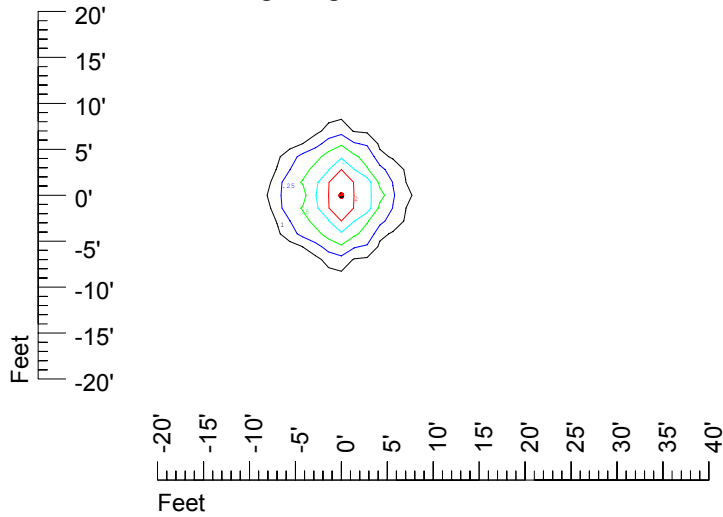

IES File: C9238

Lighting level in fc / Distance in feet

Vertical plan 0° to 180°
Horizontal plan 0°

— 2 fc — 1 fc — 0.5 fc — 0.25 fc — 0.1 fc

IES Photometric files C9238

Isoline template at 7' mounting height

Isoline values — 0.1 fc — 0.25 fc — 0.5 fc — 1.0 fc — 2.0 fc

Mounting height 7' Tilt 0°

Mounting height 7' Tilt 30°

Mounting height 7' Tilt 15°

Mounting height 7' Tilt 45°

IES Photometric files C9238

Isoline template at 9' mounting height

Isoline values — 0.1 fc — 0.25 fc — 0.5 fc — 1.0 fc — 2.0 fc

Mounting height 9' Tilt 0°

Mounting height 9' Tilt 30°

Mounting height 9' Tilt 15°

Mounting height 9' Tilt 45°

IES Photometric files C9238

Isoline template at 11' mounting height

Isoline values — 0.1 fc — 0.25 fc — 0.5 fc — 1.0 fc — 2.0 fc

Mounting height 11' Tilt 0°

Mounting height 11' Tilt 30°

Mounting height 11' Tilt 15°

Mounting height 11' Tilt 45°

IES Photometric files C9238

Isoline template at 15' mounting height