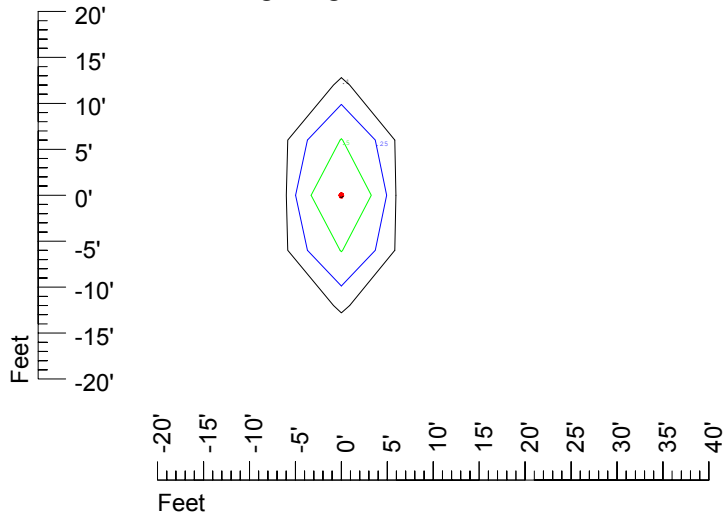

Mounting height 30' Tilt 15°

Isoline values — 0.1 fc — 0.25 fc — 0.5 fc — 1.0 fc — 2.0 fc

Mounting height 30' Tilt 0°