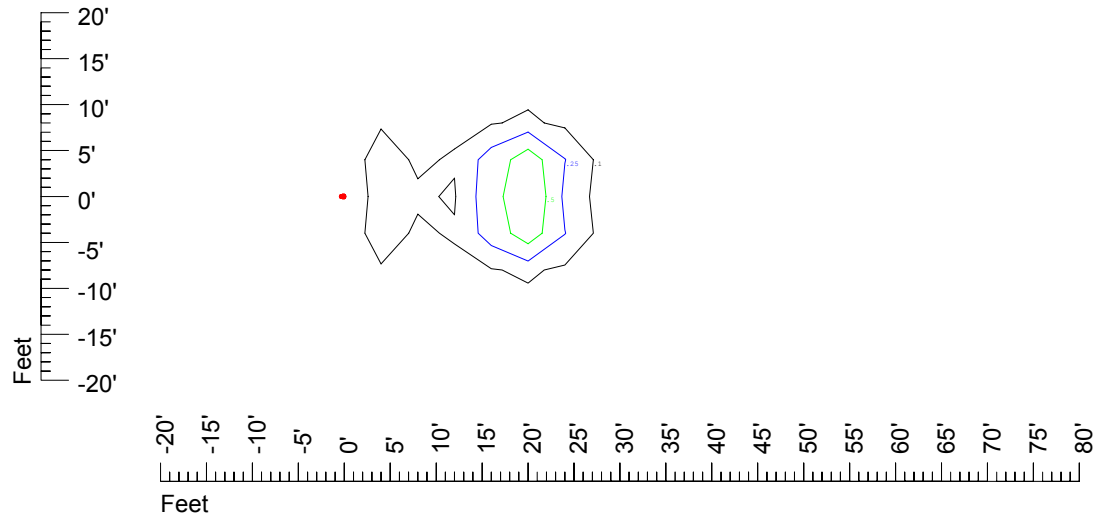

Isoline values — 0.1 fc — 0.25 fc — 0.5 fc — 1.0 fc — 2.0 fc

Mounting height 15' Tilt 0°

Mounting height 15' Tilt 30°

Mounting height 15' Tilt 15°

Mounting height 15' Tilt 45°

IES Photometric files C9238

Isoline template at 20' mounting height

Isoline values — 0.1 fc — 0.25 fc — 0.5 fc — 1.0 fc — 2.0 fc

Mounting height 20' Tilt 0°

Mounting height 20' Tilt 30°

Mounting height 20' Tilt 15°

Mounting height 20' Tilt 45°

IES Photometric files C9238

Isoline template at 25' mounting height

Isoline values — 0.1 fc — 0.25 fc — 0.5 fc — 1.0 fc — 2.0 fc

Mounting height 25' Tilt 0°

Mounting height 25' Tilt 30°

Mounting height 25' Tilt 15°

Mounting height 25' Tilt 45°

IES Photometric files C9238

Isoline template at 30' mounting height