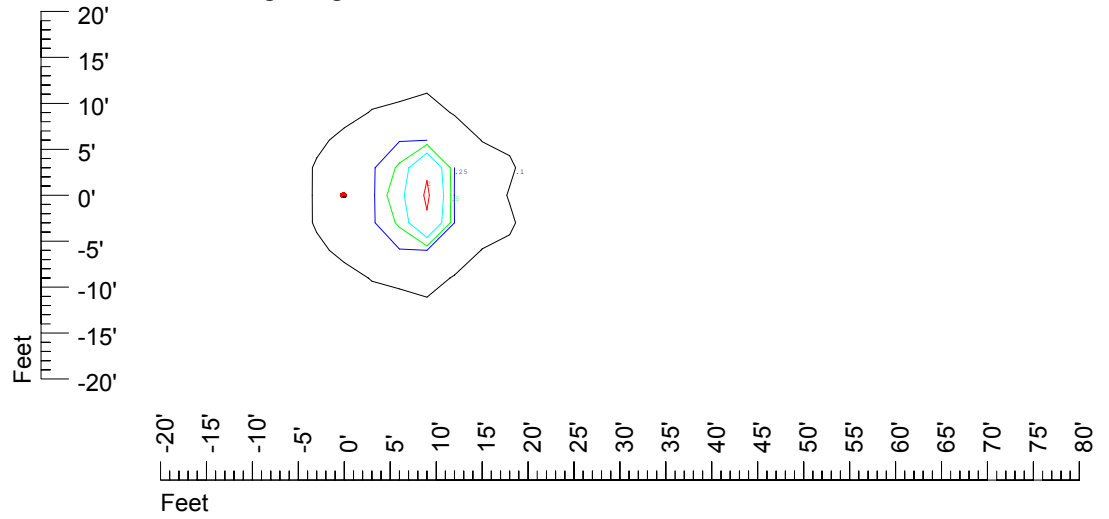

Mounting height 15' Tilt 30°

Mounting height 15' Tilt 45°