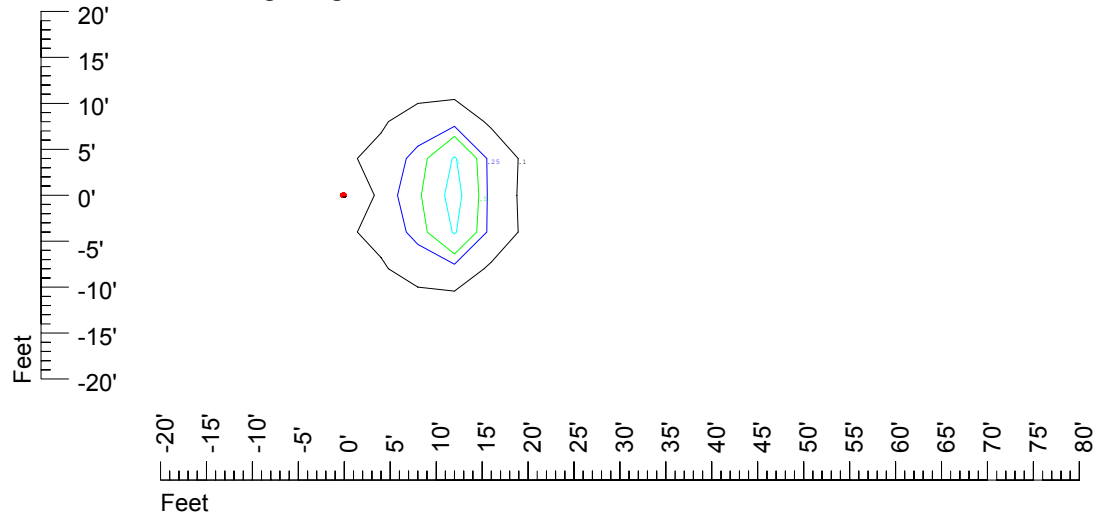

Isoline values — 0.1 fc — 0.25 fc — 0.5 fc — 1.0 fc — 2.0 fc

Mounting height 11' Tilt 0°

Mounting height 11' Tilt 30°

Mounting height 11' Tilt 15°

Mounting height 11' Tilt 45°

IES Photometric files C9238

Isoline template at 15' mounting height

Isoline values — 0.1 fc — 0.25 fc — 0.5 fc — 1.0 fc — 2.0 fc

Mounting height 15' Tilt 0°

Mounting height 15' Tilt 30°

Mounting height 15' Tilt 15°

Mounting height 15' Tilt 45°

IES Photometric files C9238

Isoline template at 20' mounting height

Isoline values — 0.1 fc — 0.25 fc — 0.5 fc — 1.0 fc — 2.0 fc

Mounting height 20' Tilt 0°

Mounting height 20' Tilt 30°

Mounting height 20' Tilt 15°

Mounting height 20' Tilt 45°

IES Photometric files C9238

Isoline template at 25' mounting height