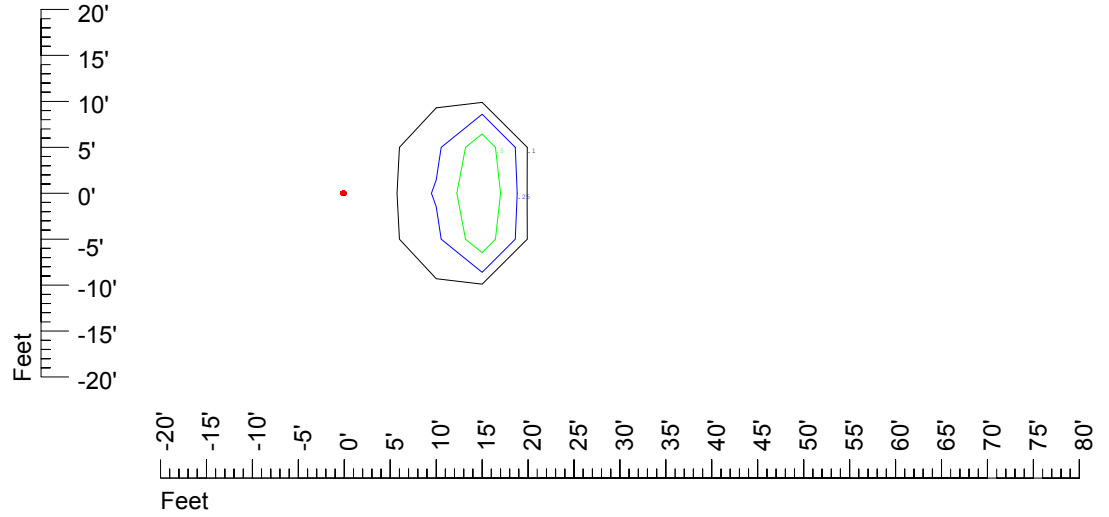

Isoline values — 0.1 fc — 0.25 fc — 0.5 fc — 1.0 fc — 2.0 fc

Mounting height 20' Tilt 0°

Mounting height 20' Tilt 30°

Mounting height 20' Tilt 15°

Mounting height 20' Tilt 45°

IES Photometric files C9238

Isoline template at 25' mounting height

Isoline values — 0.1 fc — 0.25 fc — 0.5 fc — 1.0 fc — 2.0 fc

Mounting height 25' Tilt 0°

Mounting height 25' Tilt 30°

Mounting height 25' Tilt 15°

Mounting height 25' Tilt 45°

IES Photometric files C9238

Isoline template at 30' mounting height