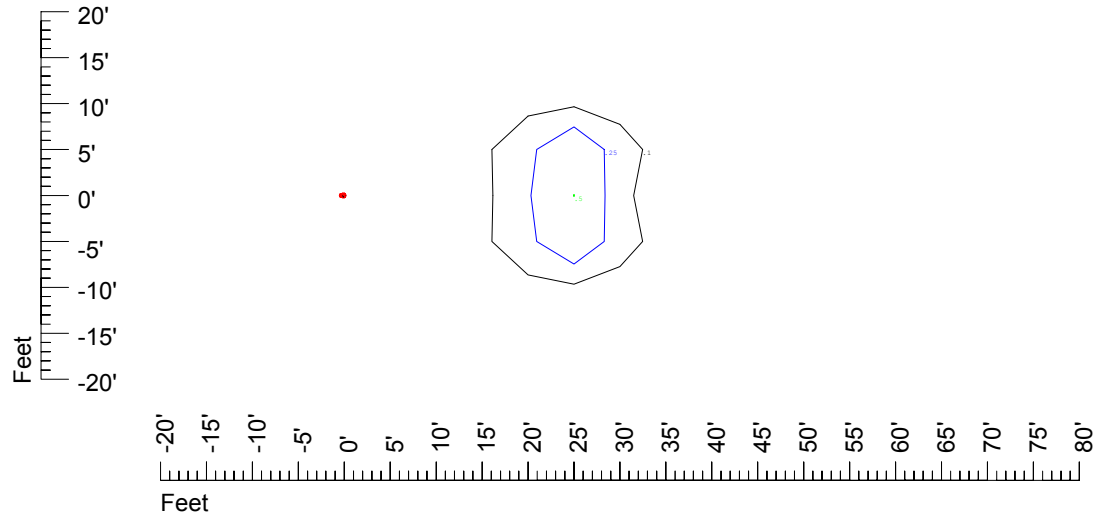

Isoline values — 0.1 fc — 0.25 fc — 0.5 fc — 1.0 fc — 2.0 fc

Mounting height 15' Tilt 0°

Mounting height 15' Tilt 30°

Mounting height 15' Tilt 15°

Mounting height 15' Tilt 45°

IES Photometric files C9238

Isoline template at 20' mounting height

Isoline values — 0.1 fc — 0.25 fc — 0.5 fc — 1.0 fc — 2.0 fc

Mounting height 20' Tilt 0°

Mounting height 20' Tilt 30°

Mounting height 20' Tilt 15°

Mounting height 20' Tilt 45°

IES Photometric files C9238

Isoline template at 25' mounting height

Isoline values — 0.1 fc — 0.25 fc — 0.5 fc — 1.0 fc — 2.0 fc

Mounting height 25' Tilt 0°

Mounting height 25' Tilt 30°

Mounting height 25' Tilt 15°

Mounting height 25' Tilt 45°

IES Photometric files C9238

Isoline template at 30' mounting height

Isoline values — 0.1 fc — 0.25 fc — 0.5 fc — 1.0 fc — 2.0 fc

Mounting height 30' Tilt 0°

Mounting height 30' Tilt 30°

Mounting height 30' Tilt 15°

Mounting height 30' Tilt 45°