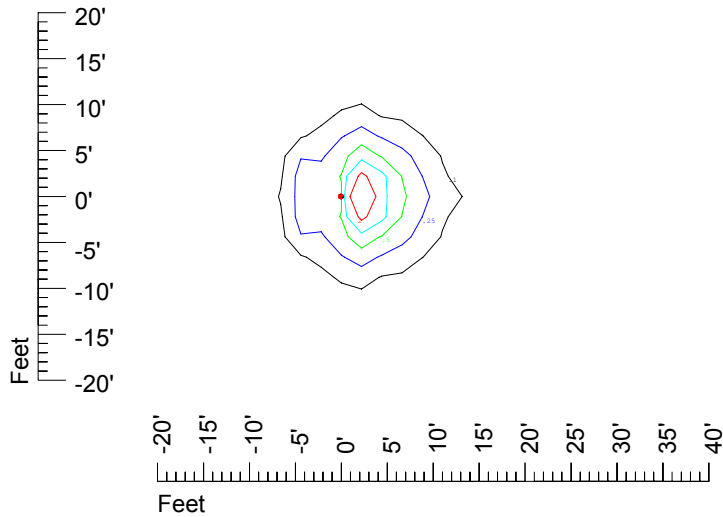

Isoline values — 0.1 fc — 0.25 fc — 0.5 fc — 1.0 fc — 2.0 fc

Mounting height 7' Tilt 0°

Mounting height 7' Tilt 30°

Mounting height 7' Tilt 15°

Mounting height 7' Tilt 45°

IES Photometric files C9238

Isoline template at 9' mounting height

Isoline values — 0.1 fc — 0.25 fc — 0.5 fc — 1.0 fc — 2.0 fc

Mounting height 9' Tilt 0°

Mounting height 9' Tilt 30°

Mounting height 9' Tilt 15°

Mounting height 9' Tilt 45°

IES Photometric files C9238

Isoline template at 11' mounting height

Isoline values — 0.1 fc — 0.25 fc — 0.5 fc — 1.0 fc — 2.0 fc

Mounting height 11' Tilt 0°

Mounting height 11' Tilt 30°

Mounting height 11' Tilt 15°

Mounting height 11' Tilt 45°

IES Photometric files C9238

Isoline template at 15' mounting height

Isoline values — 0.1 fc — 0.25 fc — 0.5 fc — 1.0 fc — 2.0 fc

Mounting height 15' Tilt 0°

Mounting height 15' Tilt 30°

Mounting height 15' Tilt 15°

Mounting height 15' Tilt 45°

IES Photometric files C9238

Isoline template at 20' mounting height