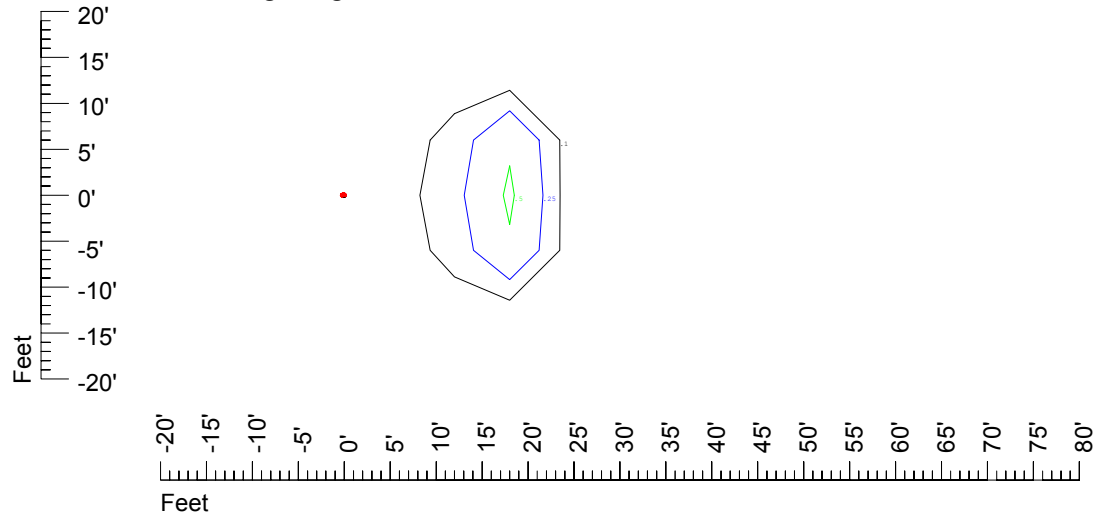

Isoline values — 0.1 fc — 0.25 fc — 0.5 fc — 1.0 fc — 2.0 fc

Mounting height 20' Tilt 0°

Mounting height 20' Tilt 30°

Mounting height 20' Tilt 15°

Mounting height 20' Tilt 45°

IES Photometric files C9238

Isoline template at 25' mounting height

Isoline values — 0.1 fc — 0.25 fc — 0.5 fc — 1.0 fc — 2.0 fc

Mounting height 25' Tilt 0°

Mounting height 25' Tilt 30°

Mounting height 25' Tilt 15°

Mounting height 25' Tilt 45°

IES Photometric files C9238

Isoline template at 30' mounting height

Isoline values — 0.1 fc — 0.25 fc — 0.5 fc — 1.0 fc — 2.0 fc

Mounting height 30' Tilt 0°

Mounting height 30' Tilt 30°

Mounting height 30' Tilt 15°

Mounting height 30' Tilt 45°