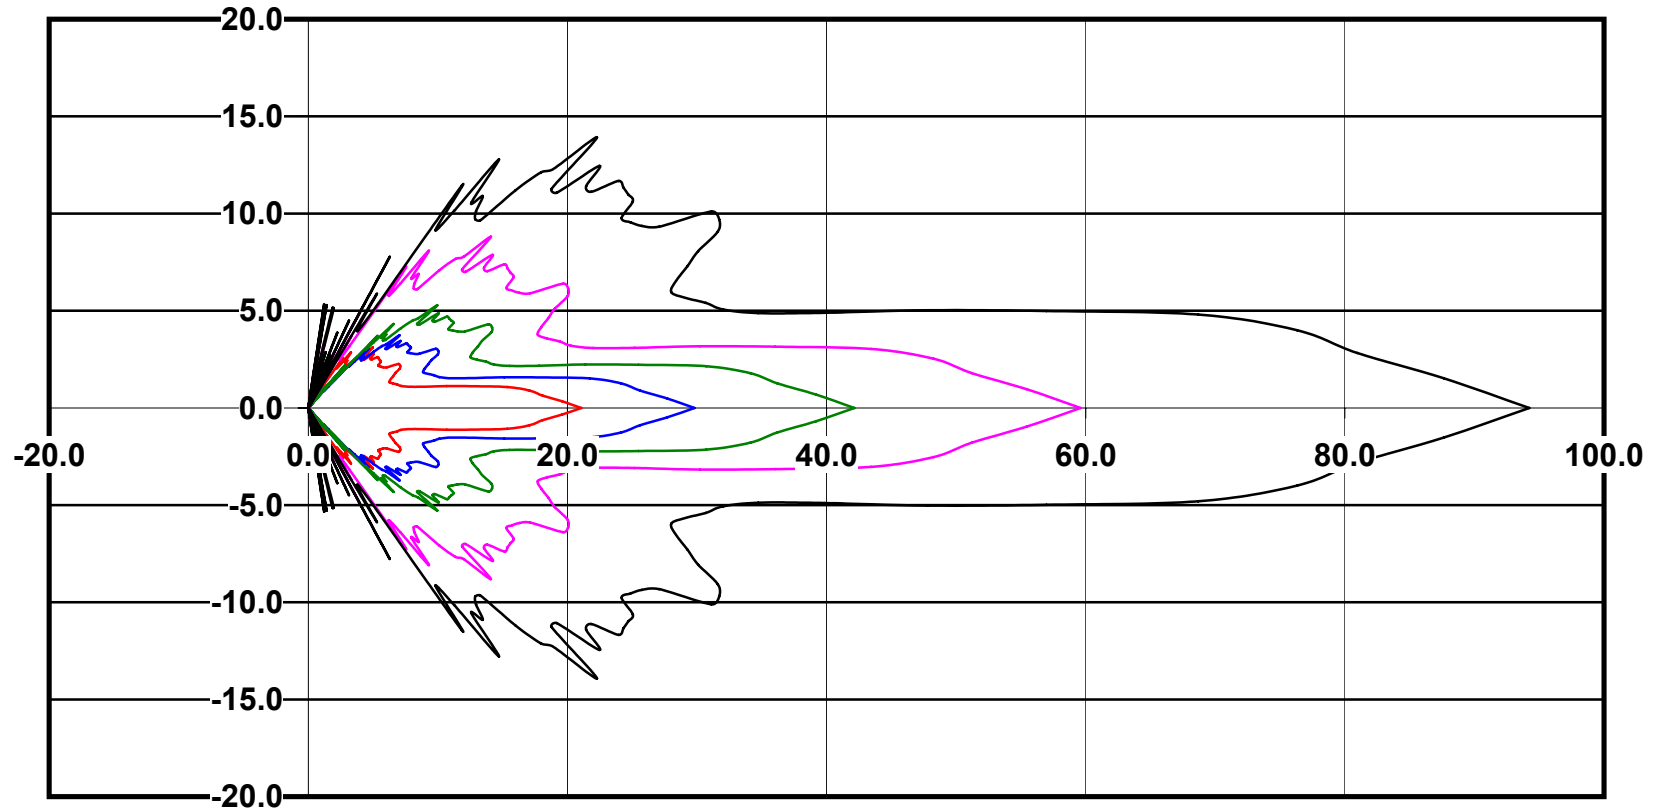

IES File: C9238

Lighting level in fc / Distance in feet

Vertical plan 0° to 180°
Horizontal plan 0°

— 2 fc — 1 fc — 0.5 fc — 0.25 fc — 0.1 fc

IES Photometric files C9238

Isoline template at 7' mounting height

Isoline values — 0.1 fc — 0.25 fc — 0.5 fc — 1.0 fc — 2.0 fc

Mounting height 7' Tilt 0°

Mounting height 7' Tilt 30°

Mounting height 7' Tilt 15°

Mounting height 7' Tilt 45°

IES Photometric files C9238

Isoline template at 9' mounting height

Isoline values — 0.1 fc — 0.25 fc — 0.5 fc — 1.0 fc — 2.0 fc

Mounting height 9' Tilt 0°

Mounting height 9' Tilt 30°

Mounting height 9' Tilt 15°

Mounting height 9' Tilt 45°

IES Photometric files C9238

Isoline template at 11' mounting height