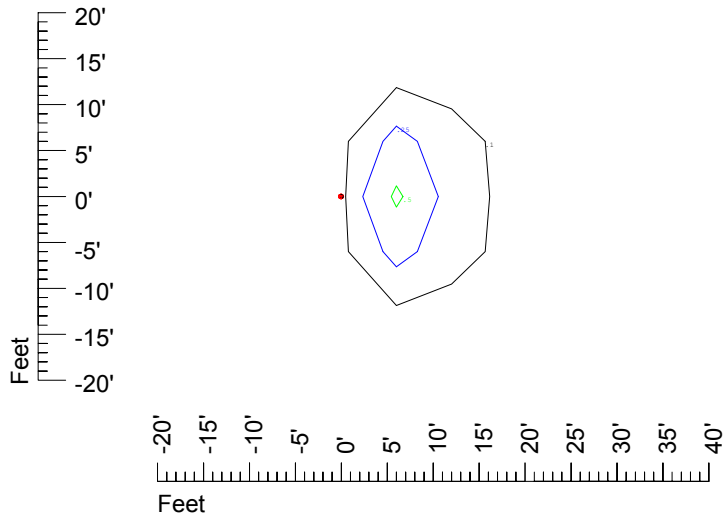

Isoline values — 0.1 fc — 0.25 fc — 0.5 fc — 1.0 fc — 2.0 fc

Mounting height 15' Tilt 0°

Mounting height 15' Tilt 30°

Mounting height 15' Tilt 15°

Mounting height 15' Tilt 45°

IES Photometric files C9238

Isoline template at 20' mounting height

Isoline values — 0.1 fc — 0.25 fc — 0.5 fc — 1.0 fc — 2.0 fc

Mounting height 20' Tilt 0°

Mounting height 20' Tilt 30°

Mounting height 20' Tilt 15°

Mounting height 20' Tilt 45°

IES Photometric files C9238

Isoline template at 25' mounting height

Isoline values — 0.1 fc — 0.25 fc — 0.5 fc — 1.0 fc — 2.0 fc

Mounting height 25' Tilt 0°

Mounting height 25' Tilt 30°

Mounting height 25' Tilt 15°

Mounting height 25' Tilt 45°

IES Photometric files C9238

Isoline template at 30' mounting height

Isoline values — 0.1 fc — 0.25 fc — 0.5 fc — 1.0 fc — 2.0 fc

Mounting height 30' Tilt 0°

Mounting height 30' Tilt 30°

Mounting height 30' Tilt 15°

Mounting height 30' Tilt 45°