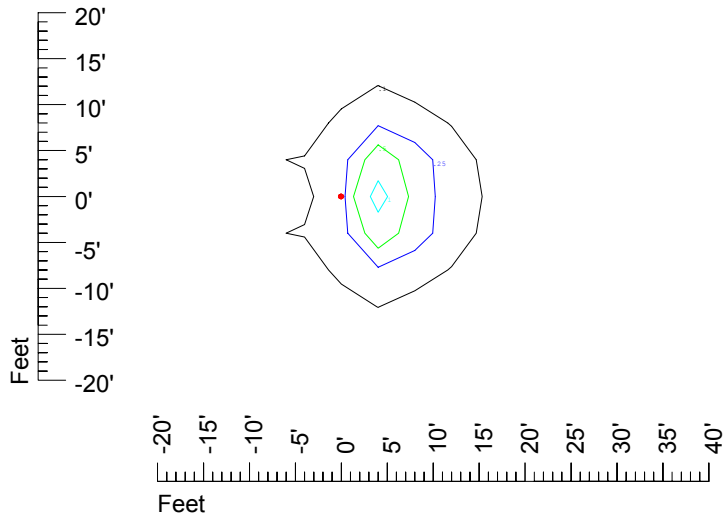

Isoline values — 0.1 fc — 0.25 fc — 0.5 fc — 1.0 fc — 2.0 fc

Mounting height 11' Tilt 0°

Mounting height 11' Tilt 30°

Mounting height 11' Tilt 15°

Mounting height 11' Tilt 45°

IES Photometric files C9238

Isoline template at 15' mounting height

Isoline values — 0.1 fc — 0.25 fc — 0.5 fc — 1.0 fc — 2.0 fc

Mounting height 15' Tilt 0°

Mounting height 15' Tilt 30°

Mounting height 15' Tilt 15°

Mounting height 15' Tilt 45°

IES Photometric files C9238

Isoline template at 20' mounting height

Isoline values — 0.1 fc — 0.25 fc — 0.5 fc — 1.0 fc — 2.0 fc

Mounting height 20' Tilt 0°

Mounting height 20' Tilt 30°

Mounting height 20' Tilt 15°

Mounting height 20' Tilt 45°

IES Photometric files C9238

Isoline template at 25' mounting height

Isoline values — 0.1 fc — 0.25 fc — 0.5 fc — 1.0 fc — 2.0 fc

Mounting height 25' Tilt 0°

Mounting height 25' Tilt 30°

Mounting height 25' Tilt 15°

Mounting height 25' Tilt 45°

IES Photometric files C9238

Isoline template at 30' mounting height