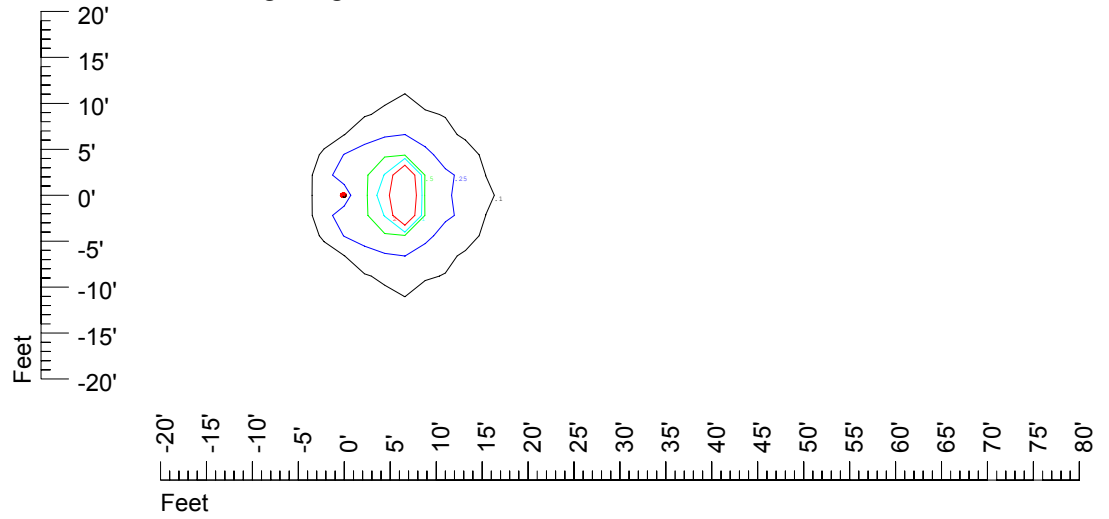

Isoline values — 0.1 fc — 0.25 fc — 0.5 fc — 1.0 fc — 2.0 fc

Mounting height 7' Tilt 0°

Mounting height 7' Tilt 30°

Mounting height 7' Tilt 15°

Mounting height 7' Tilt 45°

IES Photometric files C9238

Isoline template at 9' mounting height

Isoline values — 0.1 fc — 0.25 fc — 0.5 fc — 1.0 fc — 2.0 fc

Mounting height 9' Tilt 0°

Mounting height 9' Tilt 30°

Mounting height 9' Tilt 15°

Mounting height 9' Tilt 45°

IES Photometric files C9238

Isoline template at 11' mounting height

Isoline values — 0.1 fc — 0.25 fc — 0.5 fc — 1.0 fc — 2.0 fc

Mounting height 11' Tilt 0°

Mounting height 11' Tilt 30°

Mounting height 11' Tilt 15°

Mounting height 11' Tilt 45°

IES Photometric files C9238

Isoline template at 15' mounting height