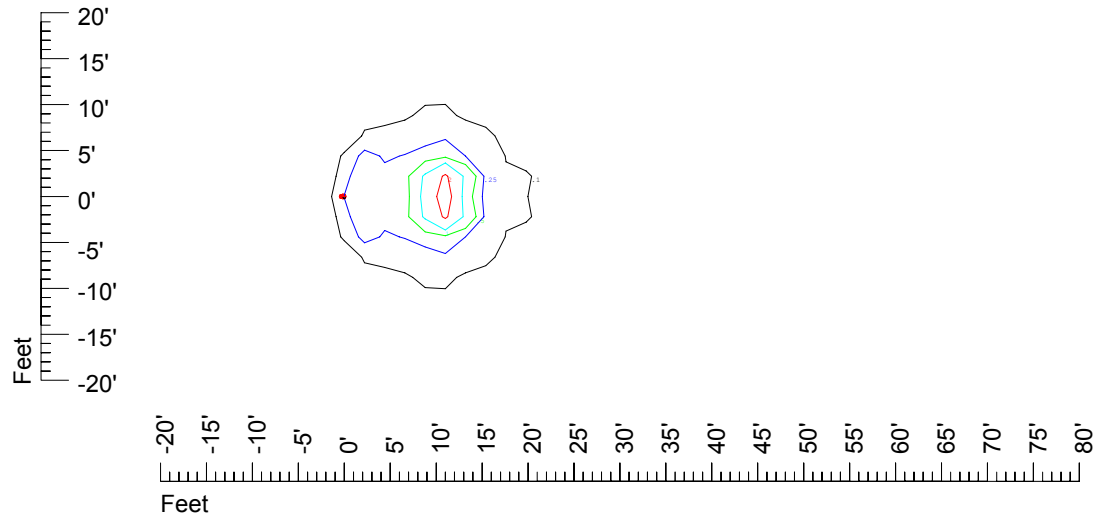

Isoline values — 0.1 fc — 0.25 fc — 0.5 fc — 1.0 fc — 2.0 fc

Mounting height 9' Tilt 0°

Mounting height 9' Tilt 30°

Mounting height 9' Tilt 15°

Mounting height 9' Tilt 45°

IES Photometric files C9238

Isoline template at 11' mounting height

Isoline values — 0.1 fc — 0.25 fc — 0.5 fc — 1.0 fc — 2.0 fc

Mounting height 11' Tilt 0°

Mounting height 11' Tilt 30°

Mounting height 11' Tilt 15°

Mounting height 11' Tilt 45°

IES Photometric files C9238

Isoline template at 15' mounting height

Isoline values — 0.1 fc — 0.25 fc — 0.5 fc — 1.0 fc — 2.0 fc

Mounting height 15' Tilt 0°

Mounting height 15' Tilt 30°

Mounting height 15' Tilt 15°

Mounting height 15' Tilt 45°

IES Photometric files C9238

Isoline template at 20' mounting height