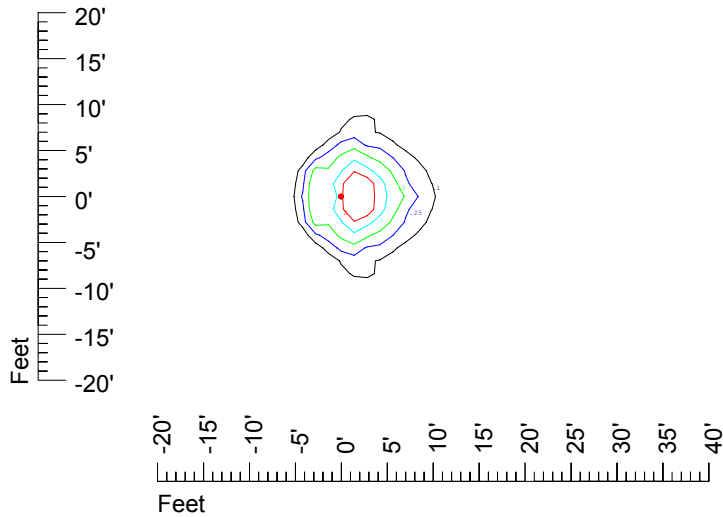

IES File: C9238

Lighting level in fc / Distance in feet

Vertical plan 0° to 180°
Horizontal plan 0°

— 2 fc — 1 fc — 0.5 fc — 0.25 fc — 0.1 fc

IES Photometric files C9238

Isoline template at 7' mounting height

Isoline values — 0.1 fc — 0.25 fc — 0.5 fc — 1.0 fc — 2.0 fc

Mounting height 7' Tilt 0°

Mounting height 7' Tilt 30°

Mounting height 7' Tilt 15°

Mounting height 7' Tilt 45°

IES Photometric files C9238

Isoline template at 9' mounting height

Isoline values — 0.1 fc — 0.25 fc — 0.5 fc — 1.0 fc — 2.0 fc

Mounting height 9' Tilt 0°

Mounting height 9' Tilt 30°

Mounting height 9' Tilt 15°

Mounting height 9' Tilt 45°

IES Photometric files C9238

Isoline template at 11' mounting height

Isoline values — 0.1 fc — 0.25 fc — 0.5 fc — 1.0 fc — 2.0 fc

Mounting height 11' Tilt 0°

Mounting height 11' Tilt 30°

Mounting height 11' Tilt 15°

Mounting height 11' Tilt 45°

IES Photometric files C9238

Isoline template at 15' mounting height