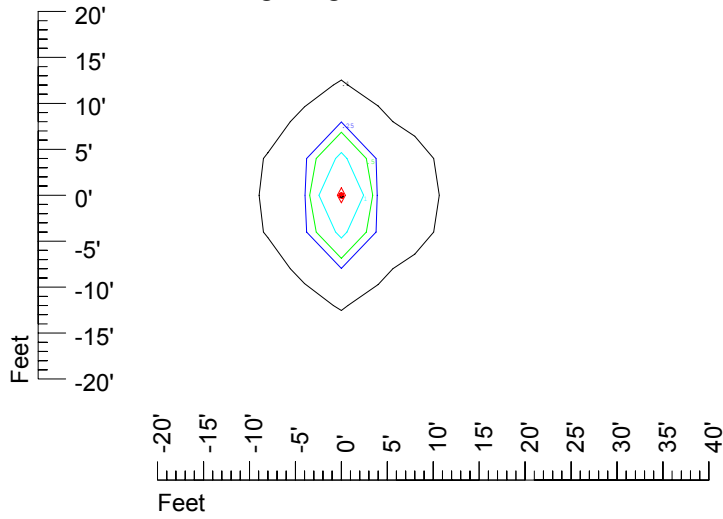

Isoline values — 0.1 fc — 0.25 fc — 0.5 fc — 1.0 fc — 2.0 fc

Mounting height 9' Tilt 0°

Mounting height 9' Tilt 30°

Mounting height 9' Tilt 15°

Mounting height 9' Tilt 45°

IES Photometric files C9238

Isoline template at 11' mounting height

Isoline values — 0.1 fc — 0.25 fc — 0.5 fc — 1.0 fc — 2.0 fc

Mounting height 11' Tilt 0°

Mounting height 11' Tilt 30°

Mounting height 11' Tilt 15°

Mounting height 11' Tilt 45°

IES Photometric files C9238

Isoline template at 15' mounting height

Isoline values — 0.1 fc — 0.25 fc — 0.5 fc — 1.0 fc — 2.0 fc

Mounting height 15' Tilt 0°

Mounting height 15' Tilt 30°

Mounting height 15' Tilt 15°

Mounting height 15' Tilt 45°

IES Photometric files C9238

Isoline template at 20' mounting height

Isoline values — 0.1 fc — 0.25 fc — 0.5 fc — 1.0 fc — 2.0 fc

Mounting height 20' Tilt 0°

Mounting height 20' Tilt 30°

Mounting height 20' Tilt 15°

Mounting height 20' Tilt 45°

IES Photometric files C9238

Isoline template at 25' mounting height