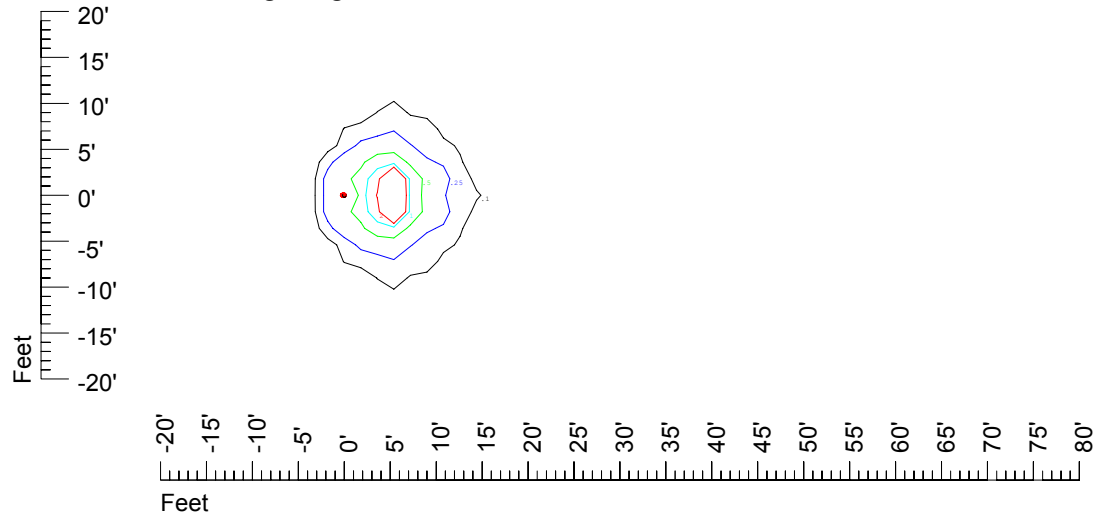

Isoline values — 0.1 fc — 0.25 fc — 0.5 fc — 1.0 fc — 2.0 fc

Mounting height 7' Tilt 0°

Mounting height 7' Tilt 30°

Mounting height 7' Tilt 15°

Mounting height 7' Tilt 45°

IES Photometric files C9238

Isoline template at 9' mounting height

Isoline values — 0.1 fc — 0.25 fc — 0.5 fc — 1.0 fc — 2.0 fc

Mounting height 9' Tilt 0°

Mounting height 9' Tilt 30°

Mounting height 9' Tilt 15°

Mounting height 9' Tilt 45°

IES Photometric files C9238

Isoline template at 11' mounting height