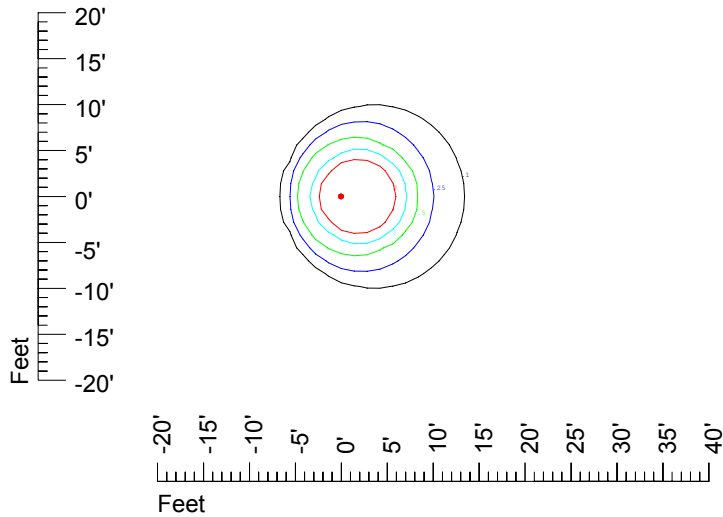

IES File: C9235**Lighting level in fc / Distance in feet**Vertical plan 0° to 180°
Horizontal plan 0°

— 2 fc — 1 fc — 0.5 fc — 0.25 fc — 0.1 fc

IES Photometric files C9235

Isoline template at 7' mounting height

Isoline values — 0.1 fc — 0.25 fc — 0.5 fc — 1.0 fc — 2.0 fc

Mounting height 7' Tilt 0°

Mounting height 7' Tilt 30°

Mounting height 7' Tilt 15°

Mounting height 7' Tilt 45°

IES Photometric files C9235

Isoline template at 9' mounting height

Isoline values — 0.1 fc — 0.25 fc — 0.5 fc — 1.0 fc — 2.0 fc

Mounting height 9' Tilt 0°

Mounting height 9' Tilt 30°

Mounting height 9' Tilt 15°

Mounting height 9' Tilt 45°

IES Photometric files C9235

Isoline template at 11' mounting height

Isoline values — 0.1 fc — 0.25 fc — 0.5 fc — 1.0 fc — 2.0 fc

Mounting height 11' Tilt 0°

Mounting height 11' Tilt 30°

Mounting height 11' Tilt 15°

Mounting height 11' Tilt 45°

IES Photometric files C9235

Isoline template at 15' mounting height