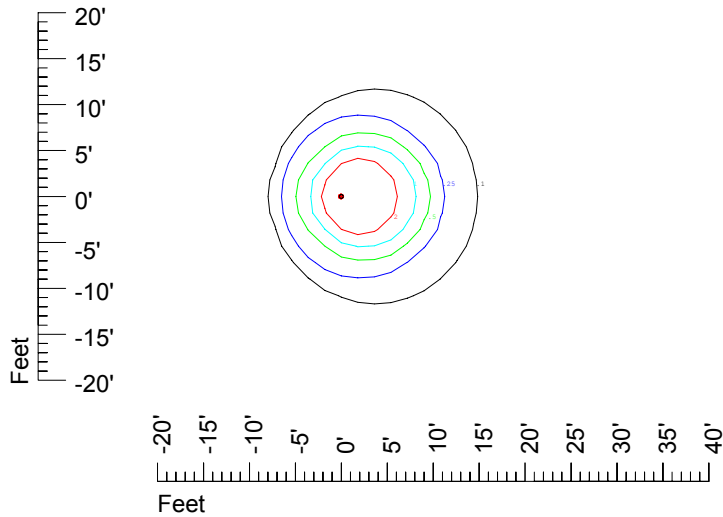

IES File: C9235**Lighting level in fc / Distance in feet**Vertical plan 0° to 180°
Horizontal plan 0°

— 2 fc — 1 fc — 0.5 fc — 0.25 fc — 0.1 fc

IES Photometric files C9235

Isoline template at 7' mounting height

Isoline values — 0.1 fc — 0.25 fc — 0.5 fc — 1.0 fc — 2.0 fc

Mounting height 7' Tilt 0°

Mounting height 7' Tilt 30°

Mounting height 7' Tilt 15°

Mounting height 7' Tilt 45°

IES Photometric files C9235

Isoline template at 9' mounting height

Isoline values — 0.1 fc — 0.25 fc — 0.5 fc — 1.0 fc — 2.0 fc

Mounting height 9' Tilt 0°

Mounting height 9' Tilt 30°

Mounting height 9' Tilt 15°

Mounting height 9' Tilt 45°

IES Photometric files C9235

Isoline template at 11' mounting height

Isoline values — 0.1 fc — 0.25 fc — 0.5 fc — 1.0 fc — 2.0 fc

Mounting height 11' Tilt 0°

Mounting height 11' Tilt 30°

Mounting height 11' Tilt 15°

Mounting height 11' Tilt 45°

IES Photometric files C9235

Isoline template at 15' mounting height