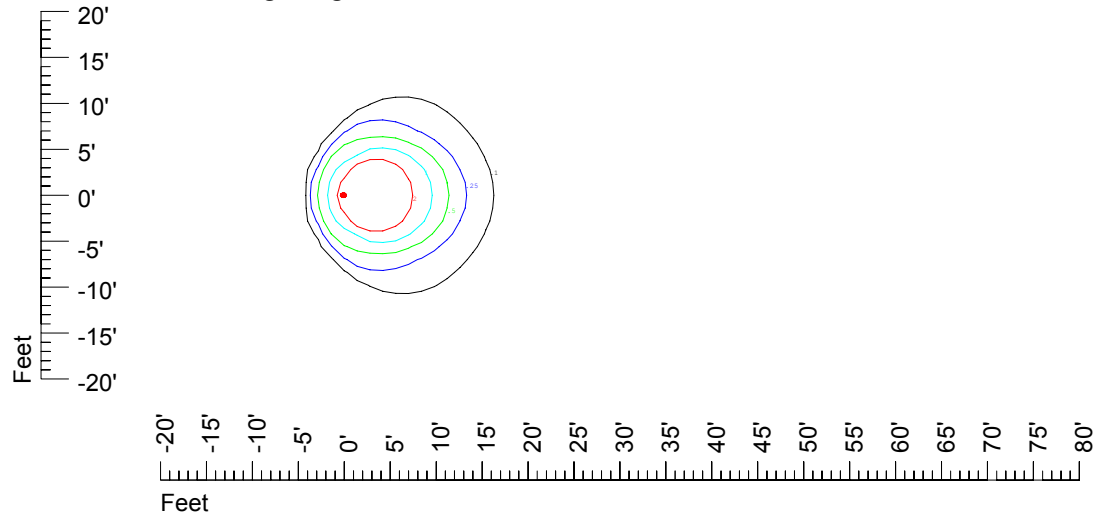

IES File: C9235**Lighting level in fc / Distance in feet**Vertical plan 0° to 180°
Horizontal plan 0°

— 2 fc — 1 fc — 0.5 fc — 0.25 fc — 0.1 fc

IES Photometric files C9235

Isoline template at 7' mounting height

Isoline values — 0.1 fc — 0.25 fc — 0.5 fc — 1.0 fc — 2.0 fc

Mounting height 7' Tilt 0°

Mounting height 7' Tilt 30°

Mounting height 7' Tilt 15°

Mounting height 7' Tilt 45°

IES Photometric files C9235

Isoline template at 9' mounting height

Isoline values — 0.1 fc — 0.25 fc — 0.5 fc — 1.0 fc — 2.0 fc

Mounting height 9' Tilt 0°

Mounting height 9' Tilt 30°

Mounting height 9' Tilt 15°

Mounting height 9' Tilt 45°

IES Photometric files C9235

Isoline template at 11' mounting height