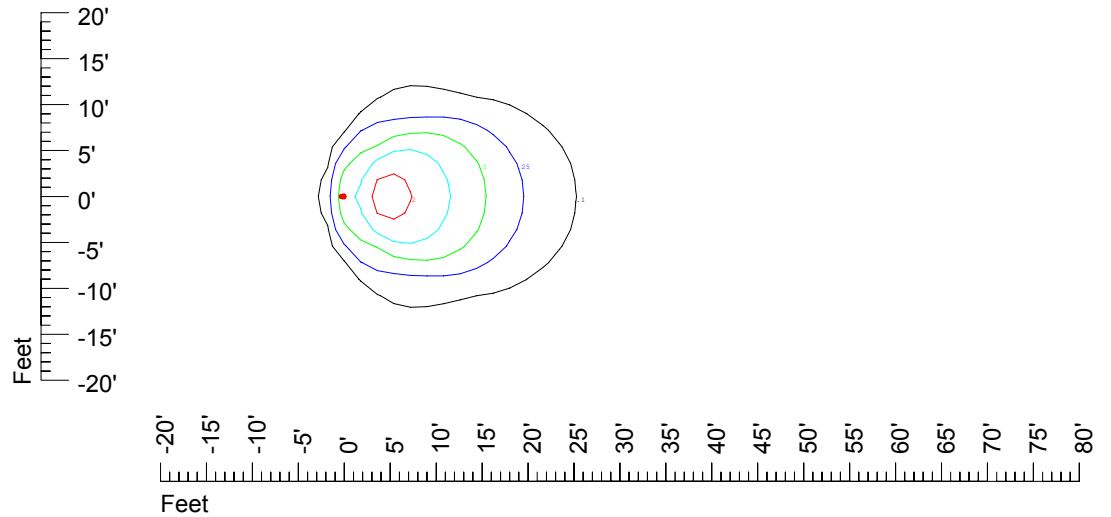

Isoline values — 0.1 fc — 0.25 fc — 0.5 fc — 1.0 fc — 2.0 fc

Mounting height 7' Tilt 0°

Mounting height 7' Tilt 30°

Mounting height 7' Tilt 15°

Mounting height 7' Tilt 45°

IES Photometric files C9235

Isoline template at 9' mounting height

Isoline values — 0.1 fc — 0.25 fc — 0.5 fc — 1.0 fc — 2.0 fc

Mounting height 9' Tilt 0°

Mounting height 9' Tilt 30°

Mounting height 9' Tilt 15°

Mounting height 9' Tilt 45°

IES Photometric files C9235

Isoline template at 11' mounting height

Isoline values — 0.1 fc — 0.25 fc — 0.5 fc — 1.0 fc — 2.0 fc

Mounting height 11' Tilt 0°

Mounting height 11' Tilt 30°

Mounting height 11' Tilt 15°

Mounting height 11' Tilt 45°

IES Photometric files C9235

Isoline template at 15' mounting height