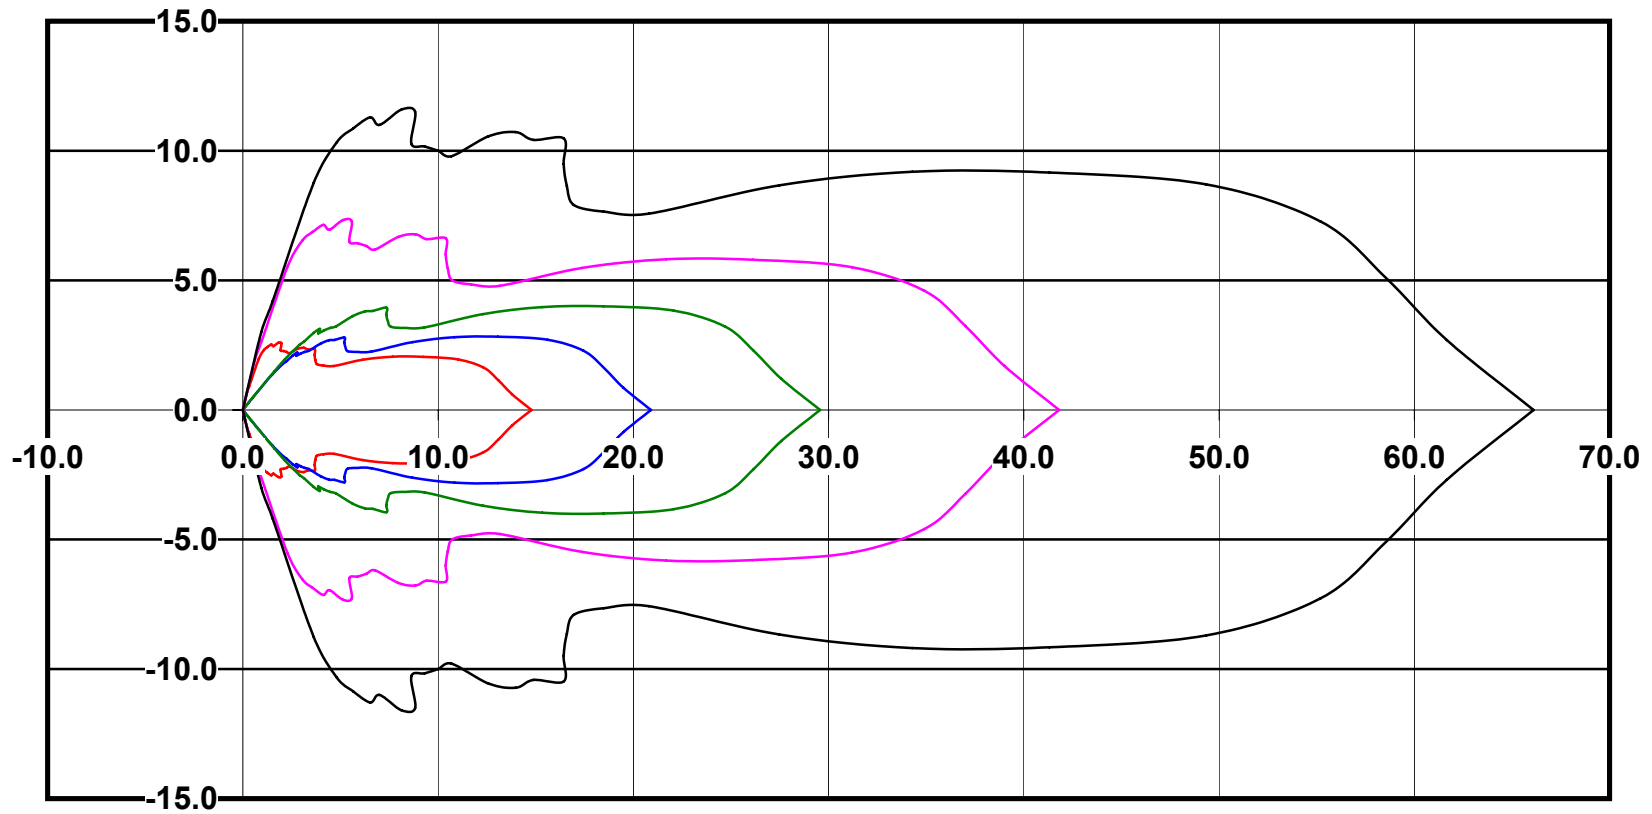

IES File: C9235**Lighting level in fc / Distance in feet**Vertical plan 0° to 180°
Horizontal plan 0°

— 2 fc — 1 fc — 0.5 fc — 0.25 fc — 0.1 fc

IES Photometric files C9235

Isoline template at 7' mounting height

Isoline values — 0.1 fc — 0.25 fc — 0.5 fc — 1.0 fc — 2.0 fc

Mounting height 7' Tilt 0°

Mounting height 7' Tilt 30°

Mounting height 7' Tilt 15°

Mounting height 7' Tilt 45°

IES Photometric files C9235

Isoline template at 9' mounting height

Isoline values — 0.1 fc — 0.25 fc — 0.5 fc — 1.0 fc — 2.0 fc

Mounting height 9' Tilt 0°

Mounting height 9' Tilt 30°

Mounting height 9' Tilt 15°

Mounting height 9' Tilt 45°

IES Photometric files C9235

Isoline template at 11' mounting height