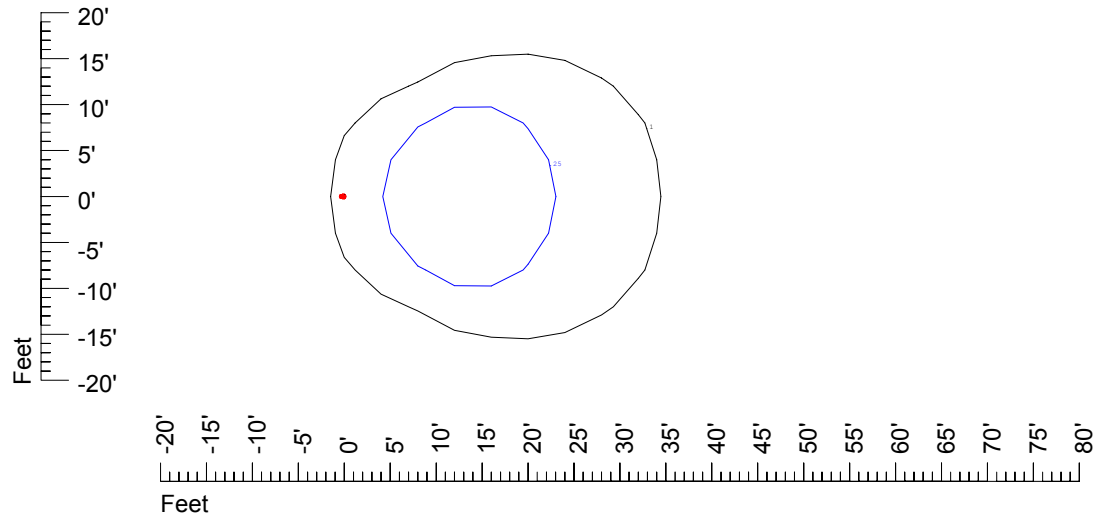

Isoline values — 0.1 fc — 0.25 fc — 0.5 fc — 1.0 fc — 2.0 fc

Mounting height 15' Tilt 0°

Mounting height 15' Tilt 30°

Mounting height 15' Tilt 15°

Mounting height 15' Tilt 45°

IES Photometric files C9235

Isoline template at 20' mounting height

Isoline values — 0.1 fc — 0.25 fc — 0.5 fc — 1.0 fc — 2.0 fc

Mounting height 20' Tilt 0°

Mounting height 20' Tilt 30°

Mounting height 20' Tilt 15°

Mounting height 20' Tilt 45°

IES Photometric files C9235

Isoline template at 25' mounting height

Isoline values — 0.1 fc — 0.25 fc — 0.5 fc — 1.0 fc — 2.0 fc

Mounting height 25' Tilt 0°

Mounting height 25' Tilt 30°

Mounting height 25' Tilt 15°

Mounting height 25' Tilt 45°

IES Photometric files C9235

Isoline template at 30' mounting height