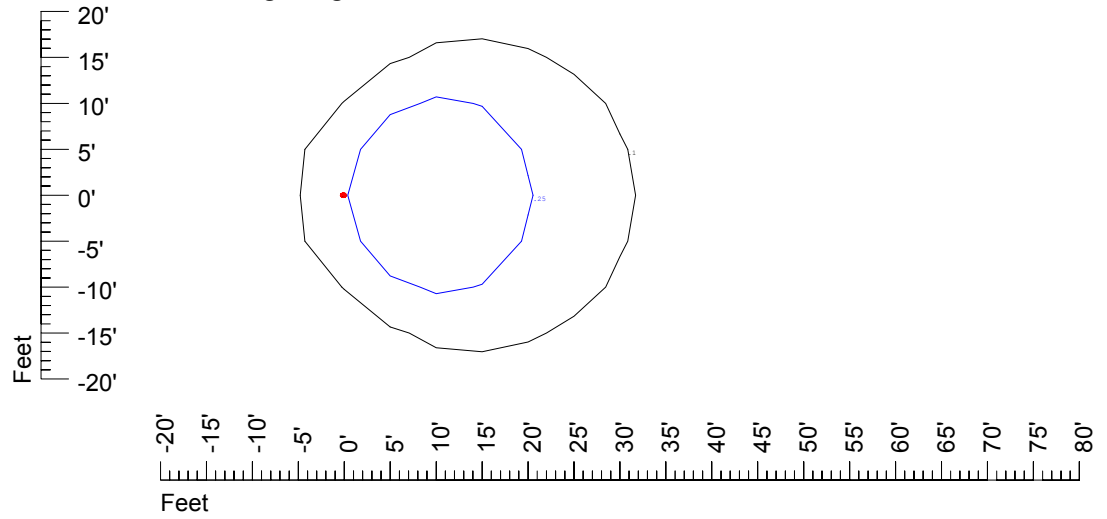

Isoline values — 0.1 fc — 0.25 fc — 0.5 fc — 1.0 fc — 2.0 fc

Mounting height 15' Tilt 0°

Mounting height 15' Tilt 30°

Mounting height 15' Tilt 15°

Mounting height 15' Tilt 45°

IES Photometric files C9235

Isoline template at 20' mounting height

Isoline values — 0.1 fc — 0.25 fc — 0.5 fc — 1.0 fc — 2.0 fc

Mounting height 20' Tilt 0°

Mounting height 20' Tilt 30°

Mounting height 20' Tilt 15°

Mounting height 20' Tilt 45°

IES Photometric files C9235

Isoline template at 25' mounting height

Isoline values — 0.1 fc — 0.25 fc — 0.5 fc — 1.0 fc — 2.0 fc

Mounting height 25' Tilt 0°

Mounting height 25' Tilt 30°

Mounting height 25' Tilt 15°

Mounting height 25' Tilt 45°

IES Photometric files C9235

Isoline template at 30' mounting height