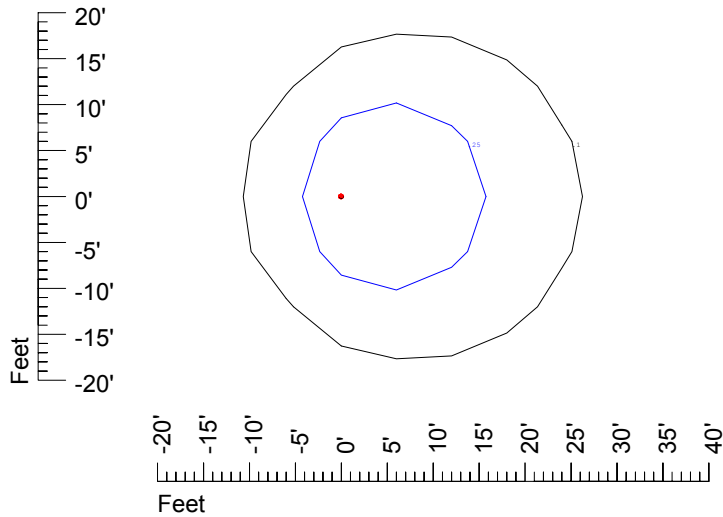

Isoline values — 0.1 fc — 0.25 fc — 0.5 fc — 1.0 fc — 2.0 fc

Mounting height 7' Tilt 0°

Mounting height 7' Tilt 30°

Mounting height 7' Tilt 15°

Mounting height 7' Tilt 45°

IES Photometric files C9235

Isoline template at 9' mounting height

Isoline values — 0.1 fc — 0.25 fc — 0.5 fc — 1.0 fc — 2.0 fc

Mounting height 20' Tilt 0°

Mounting height 20' Tilt 30°

Mounting height 20' Tilt 15°

Mounting height 20' Tilt 45°

IES Photometric files C9235

Isoline template at 25' mounting height

Isoline values — 0.1 fc — 0.25 fc — 0.5 fc — 1.0 fc — 2.0 fc

Mounting height 25' Tilt 0°

Mounting height 25' Tilt 30°

Mounting height 25' Tilt 15°

Mounting height 25' Tilt 45°

IES Photometric files C9235

Isoline template at 30' mounting height

Isoline values — 0.1 fc — 0.25 fc — 0.5 fc — 1.0 fc — 2.0 fc

Mounting height 30' Tilt 0°

Mounting height 30' Tilt 30°

Mounting height 30' Tilt 15°

Mounting height 30' Tilt 45°