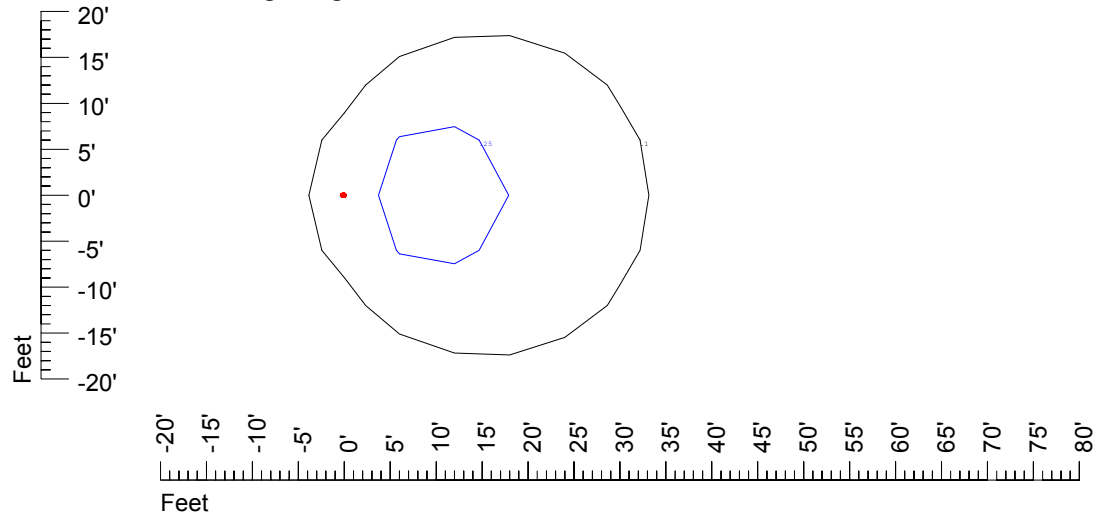

Isoline values — 0.1 fc — 0.25 fc — 0.5 fc — 1.0 fc — 2.0 fc

Mounting height 20' Tilt 0°

Mounting height 20' Tilt 30°

Mounting height 20' Tilt 15°

Mounting height 20' Tilt 45°

IES Photometric files C9235

Isoline template at 25' mounting height

Isoline values — 0.1 fc — 0.25 fc — 0.5 fc — 1.0 fc — 2.0 fc

Mounting height 25' Tilt 0°

Mounting height 25' Tilt 30°

Mounting height 25' Tilt 15°

Mounting height 25' Tilt 45°

IES Photometric files C9235

Isoline template at 30' mounting height

Isoline values — 0.1 fc — 0.25 fc — 0.5 fc — 1.0 fc — 2.0 fc

Mounting height 30' Tilt 0°

Mounting height 30' Tilt 30°

Mounting height 30' Tilt 15°

Mounting height 30' Tilt 45°