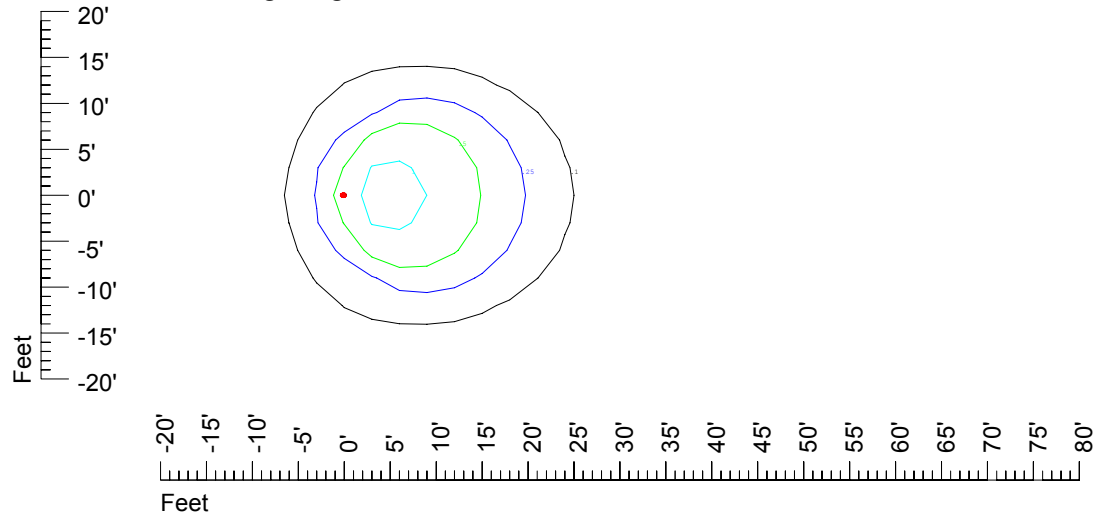

Mounting height 15' Tilt 30°