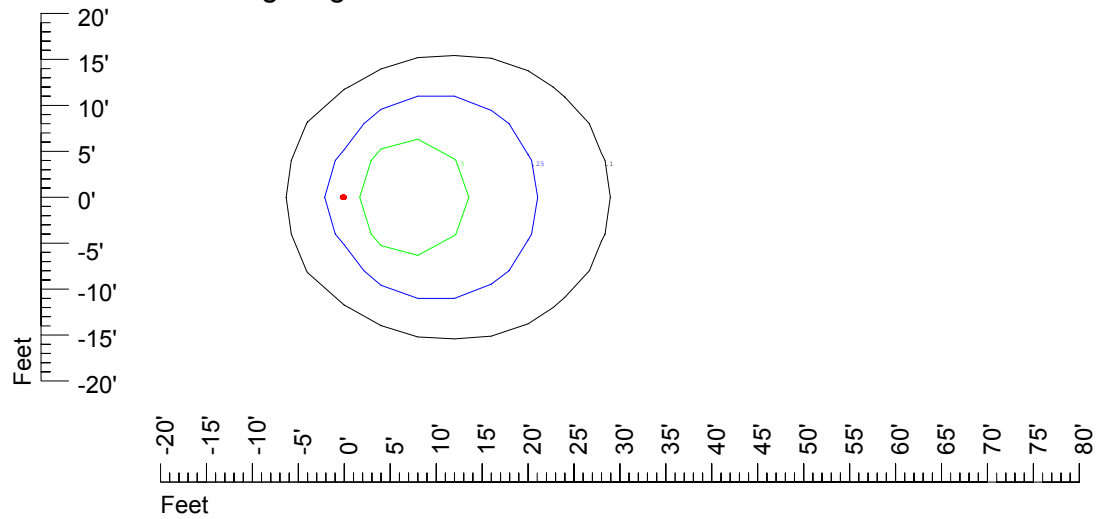

Isoline values — 0.1 fc — 0.25 fc — 0.5 fc — 1.0 fc — 2.0 fc

Mounting height 11' Tilt 0°

Mounting height 11' Tilt 30°

Mounting height 11' Tilt 15°

Mounting height 11' Tilt 45°

IES Photometric files C9235

Isoline template at 15' mounting height

Isoline values — 0.1 fc — 0.25 fc — 0.5 fc — 1.0 fc — 2.0 fc

Mounting height 15' Tilt 0°

Mounting height 15' Tilt 30°

Mounting height 15' Tilt 15°

Mounting height 15' Tilt 45°

IES Photometric files C9235

Isoline template at 20' mounting height

Isoline values — 0.1 fc — 0.25 fc — 0.5 fc — 1.0 fc — 2.0 fc

Mounting height 20' Tilt 0°

Mounting height 20' Tilt 30°

Mounting height 20' Tilt 15°

Mounting height 20' Tilt 45°

IES Photometric files C9235

Isoline template at 25' mounting height