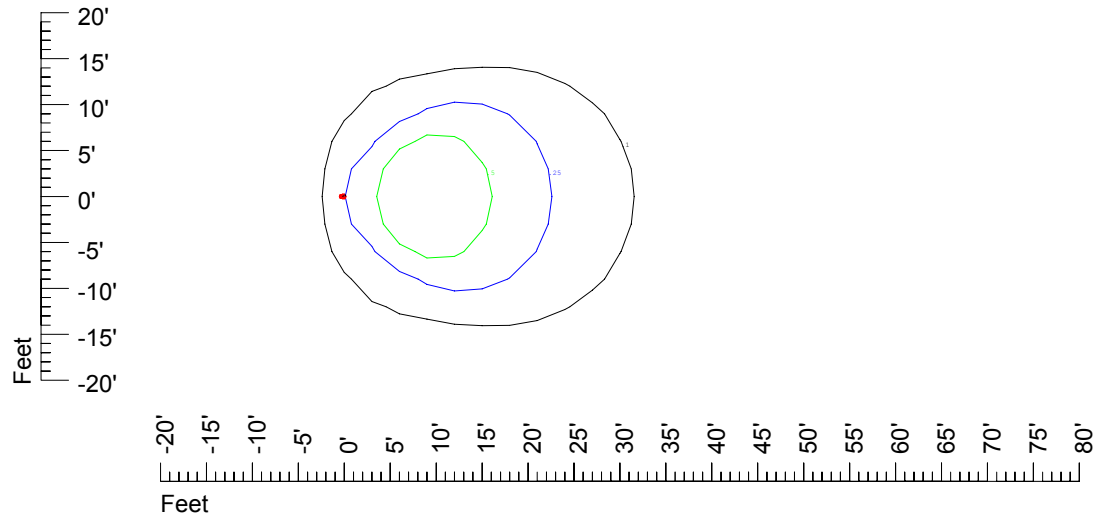

Isoline values — 0.1 fc — 0.25 fc — 0.5 fc — 1.0 fc — 2.0 fc

Mounting height 11' Tilt 0°

Mounting height 11' Tilt 30°

Mounting height 11' Tilt 15°

Mounting height 11' Tilt 45°

IES Photometric files C9235

Isoline template at 15' mounting height

Isoline values — 0.1 fc — 0.25 fc — 0.5 fc — 1.0 fc — 2.0 fc

Mounting height 15' Tilt 0°

Mounting height 15' Tilt 30°

Mounting height 15' Tilt 15°

Mounting height 15' Tilt 45°

IES Photometric files C9235

Isoline template at 20' mounting height

Isoline values — 0.1 fc — 0.25 fc — 0.5 fc — 1.0 fc — 2.0 fc

Mounting height 20' Tilt 0°

Mounting height 20' Tilt 30°

Mounting height 20' Tilt 15°

Mounting height 20' Tilt 45°

IES Photometric files C9235

Isoline template at 25' mounting height