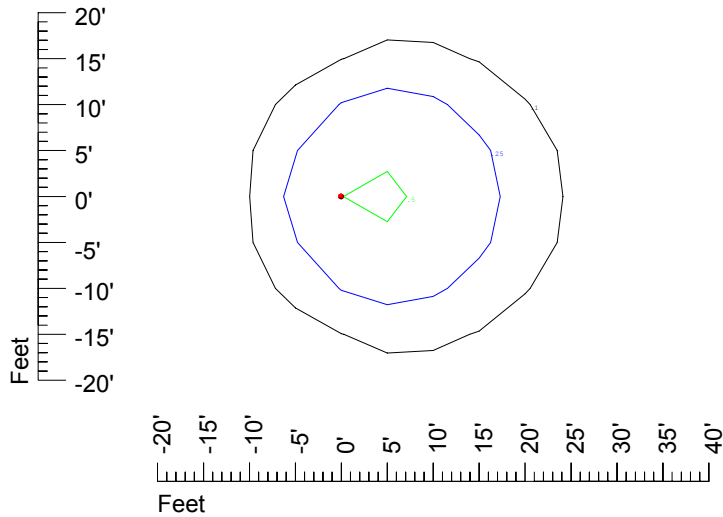

Isoline values — 0.1 fc — 0.25 fc — 0.5 fc — 1.0 fc — 2.0 fc

Mounting height 11' Tilt 0°

Mounting height 11' Tilt 30°

Mounting height 11' Tilt 15°

Mounting height 11' Tilt 45°

IES Photometric files C9235

Isoline template at 15' mounting height

Isoline values — 0.1 fc — 0.25 fc — 0.5 fc — 1.0 fc — 2.0 fc

Mounting height 15' Tilt 0°

Mounting height 15' Tilt 30°

Mounting height 15' Tilt 15°

Mounting height 15' Tilt 45°

IES Photometric files C9235

Isoline template at 20' mounting height

Isoline values — 0.1 fc — 0.25 fc — 0.5 fc — 1.0 fc — 2.0 fc

Mounting height 20' Tilt 0°

Mounting height 20' Tilt 30°

Mounting height 20' Tilt 15°

Mounting height 20' Tilt 45°

IES Photometric files C9235

Isoline template at 25' mounting height

Isoline values — 0.1 fc — 0.25 fc — 0.5 fc — 1.0 fc — 2.0 fc

Mounting height 25' Tilt 0°

Mounting height 25' Tilt 30°

Mounting height 25' Tilt 15°

Mounting height 25' Tilt 45°

IES Photometric files C9235

Isoline template at 30' mounting height