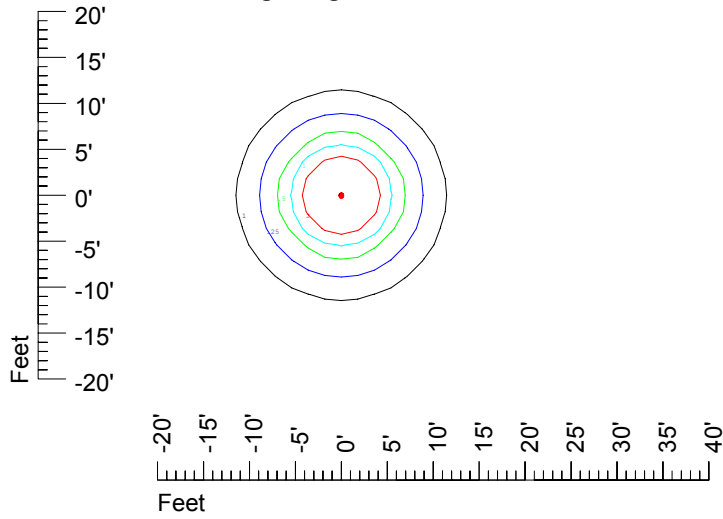

IES File: C9235**Lighting level in fc / Distance in feet**Vertical plan 0° to 180°
Horizontal plan 0°

— 2 fc — 1 fc — 0.5 fc — 0.25 fc — 0.1 fc

IES Photometric files C9235

Isoline template at 7' mounting height

Isoline values — 0.1 fc — 0.25 fc — 0.5 fc — 1.0 fc — 2.0 fc

Mounting height 7' Tilt 0°

Mounting height 7' Tilt 30°

Mounting height 7' Tilt 15°

Mounting height 7' Tilt 45°

IES Photometric files C9235

Isoline template at 9' mounting height

Isoline values — 0.1 fc — 0.25 fc — 0.5 fc — 1.0 fc — 2.0 fc

Mounting height 9' Tilt 0°

Mounting height 9' Tilt 30°

Mounting height 9' Tilt 15°

Mounting height 9' Tilt 45°

IES Photometric files C9235

Isoline template at 11' mounting height

Isoline values — 0.1 fc — 0.25 fc — 0.5 fc — 1.0 fc — 2.0 fc

Mounting height 11' Tilt 0°

Mounting height 11' Tilt 30°

Mounting height 11' Tilt 15°

Mounting height 11' Tilt 45°

IES Photometric files C9235

Isoline template at 15' mounting height