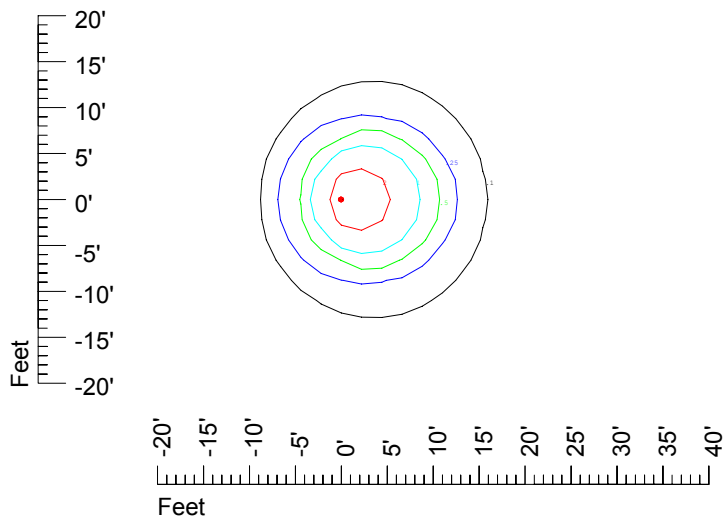

Isoline values — 0.1 fc — 0.25 fc — 0.5 fc — 1.0 fc — 2.0 fc

Mounting height 7' Tilt 0°

Mounting height 7' Tilt 30°

Mounting height 7' Tilt 15°

Mounting height 7' Tilt 45°

IES Photometric files C9235

Isoline template at 9' mounting height

Isoline values — 0.1 fc — 0.25 fc — 0.5 fc — 1.0 fc — 2.0 fc

Mounting height 9' Tilt 0°

Mounting height 9' Tilt 30°

Mounting height 9' Tilt 15°

Mounting height 9' Tilt 45°

IES Photometric files C9235

Isoline template at 11' mounting height

Isoline values — 0.1 fc — 0.25 fc — 0.5 fc — 1.0 fc — 2.0 fc

Mounting height 11' Tilt 0°

Mounting height 11' Tilt 30°

Mounting height 11' Tilt 15°

Mounting height 11' Tilt 45°

IES Photometric files C9235

Isoline template at 15' mounting height

Isoline values — 0.1 fc — 0.25 fc — 0.5 fc — 1.0 fc — 2.0 fc

Mounting height 15' Tilt 0°

Mounting height 15' Tilt 30°

Mounting height 15' Tilt 15°

Mounting height 15' Tilt 45°

IES Photometric files C9235

Isoline template at 20' mounting height