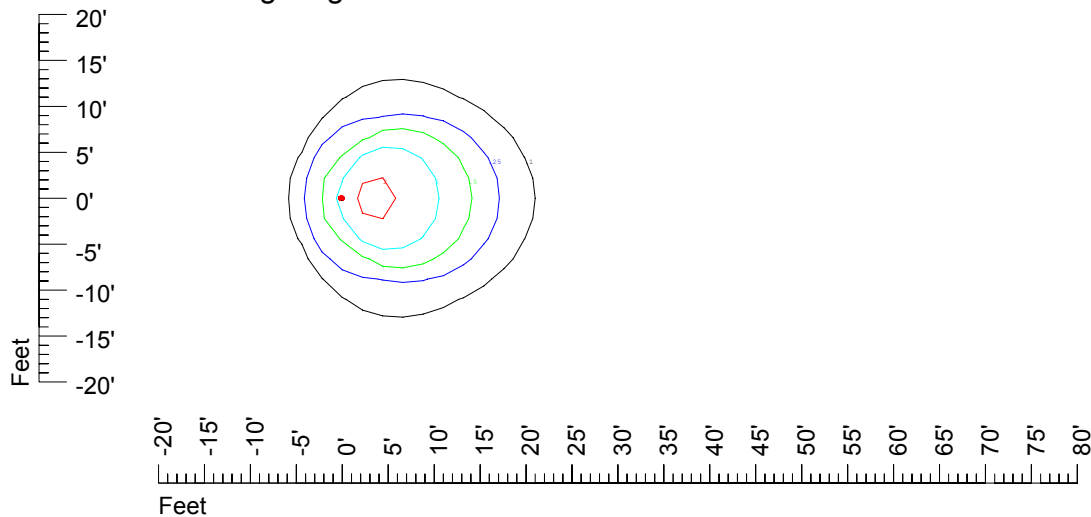

Isoline values — 0.1 fc — 0.25 fc — 0.5 fc — 1.0 fc — 2.0 fc

Mounting height 7' Tilt 0°

Mounting height 7' Tilt 30°

Mounting height 7' Tilt 15°

Mounting height 7' Tilt 45°

IES Photometric files C9235

Isoline template at 9' mounting height

Isoline values — 0.1 fc — 0.25 fc — 0.5 fc — 1.0 fc — 2.0 fc

Mounting height 9' Tilt 0°

Mounting height 9' Tilt 30°

Mounting height 9' Tilt 15°

Mounting height 9' Tilt 45°

IES Photometric files C9235

Isoline template at 11' mounting height

Isoline values — 0.1 fc — 0.25 fc — 0.5 fc — 1.0 fc — 2.0 fc

Mounting height 11' Tilt 0°

Mounting height 11' Tilt 30°

Mounting height 11' Tilt 15°

Mounting height 11' Tilt 45°

IES Photometric files C9235

Isoline template at 15' mounting height