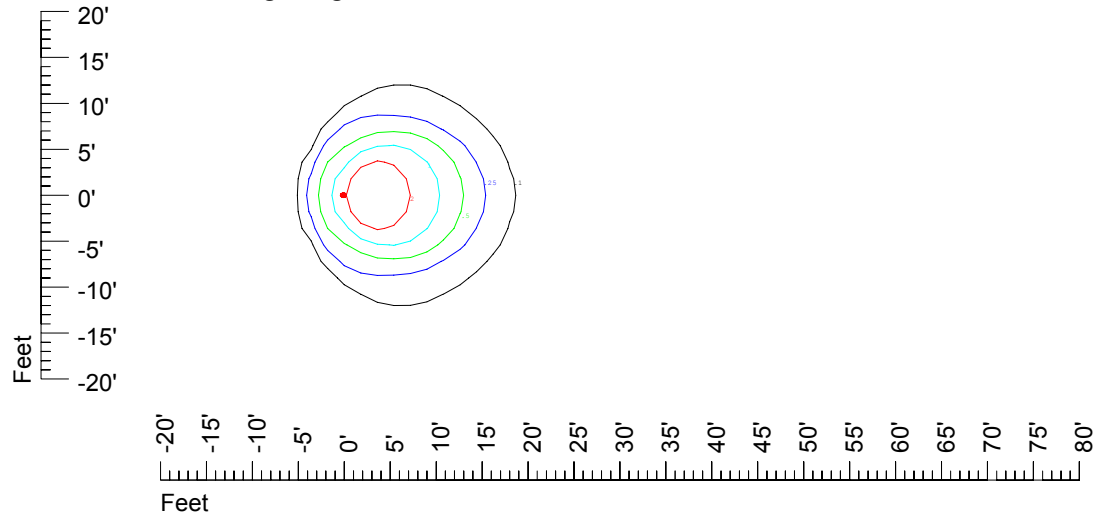

Isoline values — 0.1 fc — 0.25 fc — 0.5 fc — 1.0 fc — 2.0 fc

Mounting height 7' Tilt 0°

Mounting height 7' Tilt 30°

Mounting height 7' Tilt 15°

Mounting height 7' Tilt 45°

IES Photometric files C9235

Isoline template at 9' mounting height

Isoline values — 0.1 fc — 0.25 fc — 0.5 fc — 1.0 fc — 2.0 fc

Mounting height 9' Tilt 0°

Mounting height 9' Tilt 30°

Mounting height 9' Tilt 15°

Mounting height 9' Tilt 45°

IES Photometric files C9235

Isoline template at 11' mounting height