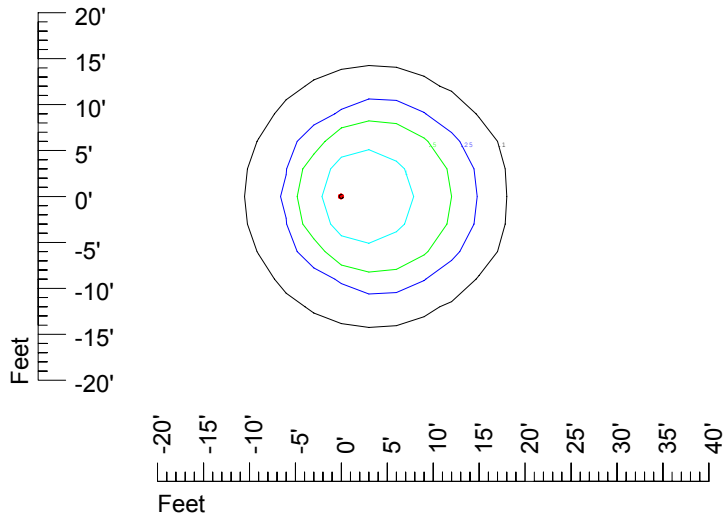

Isoline values — 0.1 fc — 0.25 fc — 0.5 fc — 1.0 fc — 2.0 fc

Mounting height 9' Tilt 0°

Mounting height 9' Tilt 30°

Mounting height 9' Tilt 15°

Mounting height 9' Tilt 45°

IES Photometric files C9235

Isoline template at 11' mounting height

Isoline values — 0.1 fc — 0.25 fc — 0.5 fc — 1.0 fc — 2.0 fc

Mounting height 11' Tilt 0°

Mounting height 11' Tilt 30°

Mounting height 11' Tilt 15°

Mounting height 11' Tilt 45°

IES Photometric files C9235

Isoline template at 15' mounting height

Isoline values — 0.1 fc — 0.25 fc — 0.5 fc — 1.0 fc — 2.0 fc

Mounting height 15' Tilt 0°

Mounting height 15' Tilt 30°

Mounting height 15' Tilt 15°

Mounting height 15' Tilt 45°

IES Photometric files C9235

Isoline template at 20' mounting height

Isoline values — 0.1 fc — 0.25 fc — 0.5 fc — 1.0 fc — 2.0 fc

Mounting height 20' Tilt 0°

Mounting height 20' Tilt 30°

Mounting height 20' Tilt 15°

Mounting height 20' Tilt 45°

IES Photometric files C9235

Isoline template at 25' mounting height