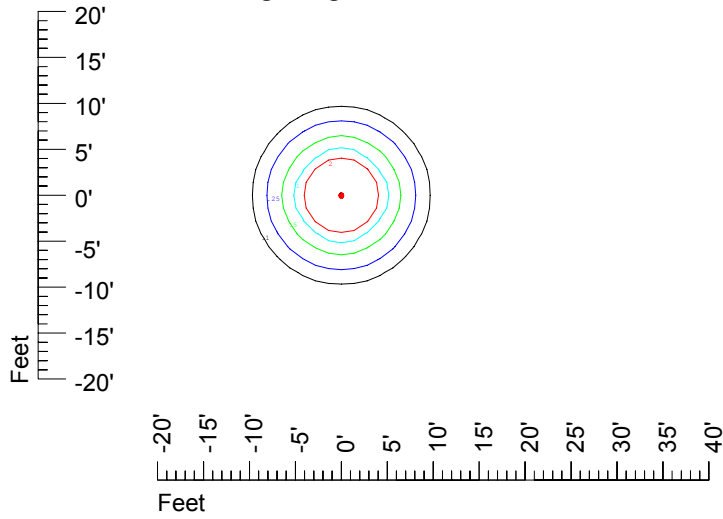

IES File: C9235**Lighting level in fc / Distance in feet**Vertical plan 0° to 180°
Horizontal plan 0°

— 2 fc — 1 fc — 0.5 fc — 0.25 fc — 0.1 fc

IES Photometric files C9235

Isoline template at 7' mounting height

Isoline values — 0.1 fc — 0.25 fc — 0.5 fc — 1.0 fc — 2.0 fc

Mounting height 7' Tilt 0°

Mounting height 7' Tilt 30°

Mounting height 7' Tilt 15°

Mounting height 7' Tilt 45°

IES Photometric files C9235

Isoline template at 9' mounting height

Isoline values — 0.1 fc — 0.25 fc — 0.5 fc — 1.0 fc — 2.0 fc

Mounting height 9' Tilt 0°

Mounting height 9' Tilt 30°

Mounting height 9' Tilt 15°

Mounting height 9' Tilt 45°

IES Photometric files C9235

Isoline template at 11' mounting height

Isoline values — 0.1 fc — 0.25 fc — 0.5 fc — 1.0 fc — 2.0 fc

Mounting height 11' Tilt 0°

Mounting height 11' Tilt 30°

Mounting height 11' Tilt 15°

Mounting height 11' Tilt 45°

IES Photometric files C9235

Isoline template at 15' mounting height