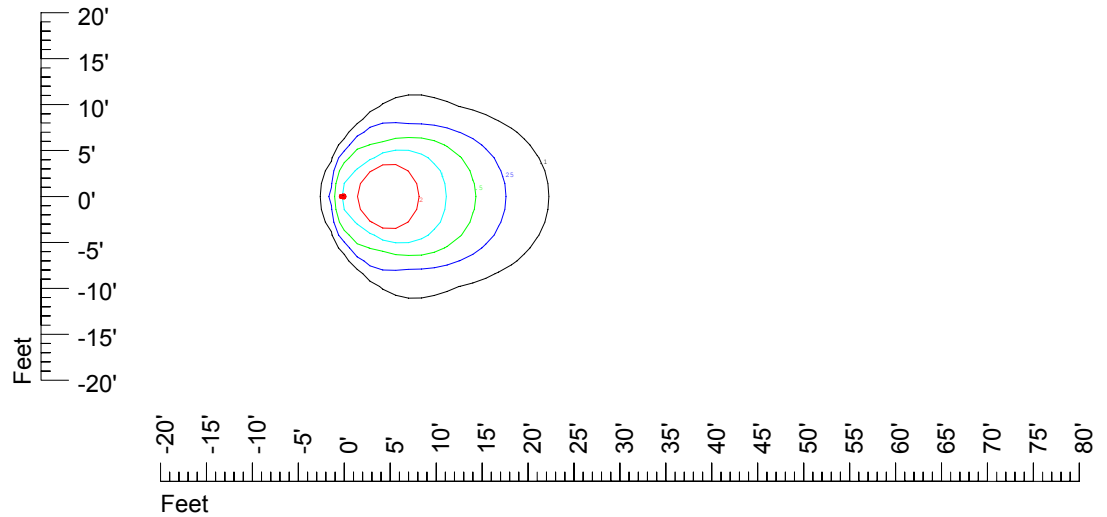

Isoline values — 0.1 fc — 0.25 fc — 0.5 fc — 1.0 fc — 2.0 fc

Mounting height 7' Tilt 0°

Mounting height 7' Tilt 30°

Mounting height 7' Tilt 15°

Mounting height 7' Tilt 45°

IES Photometric files C9235

Isoline template at 9' mounting height

Isoline values — 0.1 fc — 0.25 fc — 0.5 fc — 1.0 fc — 2.0 fc

Mounting height 9' Tilt 0°

Mounting height 9' Tilt 30°

Mounting height 9' Tilt 15°

Mounting height 9' Tilt 45°

IES Photometric files C9235

Isoline template at 11' mounting height