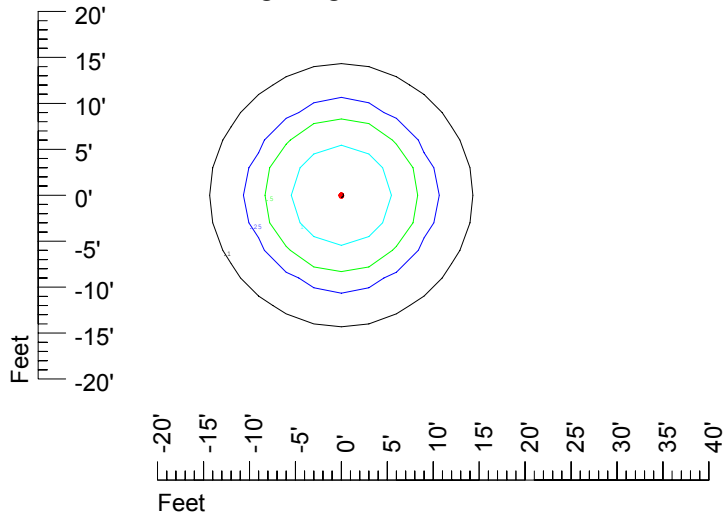

Isoline values — 0.1 fc — 0.25 fc — 0.5 fc — 1.0 fc — 2.0 fc

Mounting height 7' Tilt 0°

Mounting height 7' Tilt 30°

Mounting height 7' Tilt 15°

Mounting height 7' Tilt 45°

IES Photometric files C9235

Isoline template at 9' mounting height

Isoline values — 0.1 fc — 0.25 fc — 0.5 fc — 1.0 fc — 2.0 fc

Mounting height 9' Tilt 0°

Mounting height 9' Tilt 30°

Mounting height 9' Tilt 15°

Mounting height 9' Tilt 45°

IES Photometric files C9235

Isoline template at 11' mounting height

Isoline values — 0.1 fc — 0.25 fc — 0.5 fc — 1.0 fc — 2.0 fc

Mounting height 11' Tilt 0°

Mounting height 11' Tilt 30°

Mounting height 11' Tilt 15°

Mounting height 11' Tilt 45°

IES Photometric files C9235

Isoline template at 15' mounting height

Isoline values — 0.1 fc — 0.25 fc — 0.5 fc — 1.0 fc — 2.0 fc

Mounting height 15' Tilt 0°

Mounting height 15' Tilt 30°

Mounting height 15' Tilt 15°

Mounting height 15' Tilt 45°

IES Photometric files C9235

Isoline template at 20' mounting height