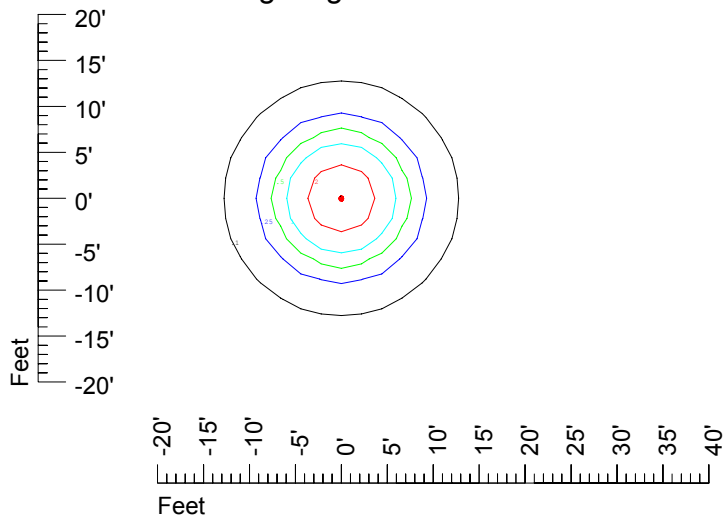

IES File: C9235**Lighting level in fc / Distance in feet**Vertical plan 0° to 180°
Horizontal plan 0°

— 2 fc — 1 fc — 0.5 fc — 0.25 fc — 0.1 fc

IES Photometric files C9235

Isoline template at 7' mounting height

Isoline values — 0.1 fc — 0.25 fc — 0.5 fc — 1.0 fc — 2.0 fc

Mounting height 7' Tilt 0°

Mounting height 7' Tilt 30°

Mounting height 7' Tilt 15°

Mounting height 7' Tilt 45°

IES Photometric files C9235

Isoline template at 9' mounting height

Isoline values — 0.1 fc — 0.25 fc — 0.5 fc — 1.0 fc — 2.0 fc

Mounting height 9' Tilt 0°

Mounting height 9' Tilt 30°

Mounting height 9' Tilt 15°

Mounting height 9' Tilt 45°

IES Photometric files C9235

Isoline template at 11' mounting height

Isoline values — 0.1 fc — 0.25 fc — 0.5 fc — 1.0 fc — 2.0 fc

Mounting height 11' Tilt 0°

Mounting height 11' Tilt 30°

Mounting height 11' Tilt 15°

Mounting height 11' Tilt 45°

IES Photometric files C9235

Isoline template at 15' mounting height