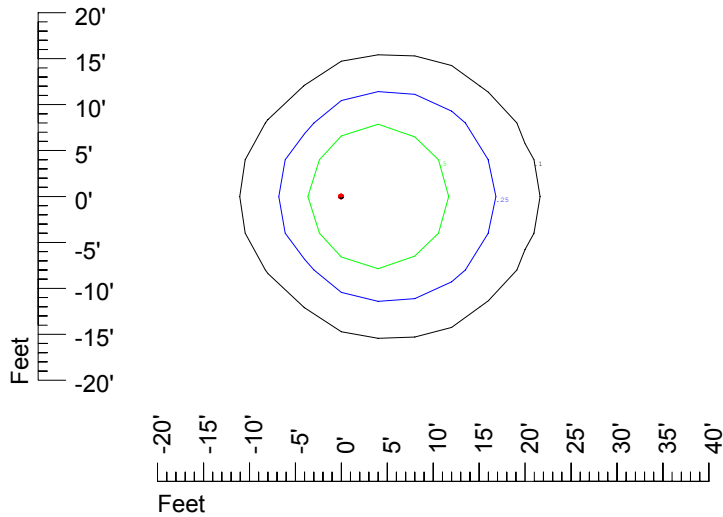

Isoline values — 0.1 fc — 0.25 fc — 0.5 fc — 1.0 fc — 2.0 fc

Mounting height 11' Tilt 0°

Mounting height 11' Tilt 30°

Mounting height 11' Tilt 15°

Mounting height 11' Tilt 45°

IES Photometric files C9235

Isoline template at 15' mounting height

Isoline values — 0.1 fc — 0.25 fc — 0.5 fc — 1.0 fc — 2.0 fc

Mounting height 15' Tilt 0°

Mounting height 15' Tilt 30°

Mounting height 15' Tilt 15°

Mounting height 15' Tilt 45°

IES Photometric files C9235

Isoline template at 20' mounting height

Isoline values — 0.1 fc — 0.25 fc — 0.5 fc — 1.0 fc — 2.0 fc

Mounting height 20' Tilt 0°

Mounting height 20' Tilt 30°

Mounting height 20' Tilt 15°

Mounting height 20' Tilt 45°

IES Photometric files C9235

Isoline template at 25' mounting height

Isoline values — 0.1 fc — 0.25 fc — 0.5 fc — 1.0 fc — 2.0 fc

Mounting height 25' Tilt 0°

Mounting height 25' Tilt 30°

Mounting height 25' Tilt 15°

Mounting height 25' Tilt 45°

IES Photometric files C9235

Isoline template at 30' mounting height