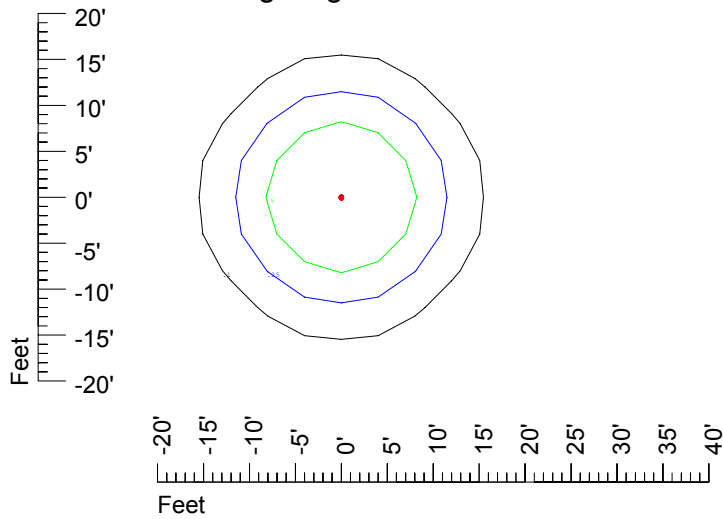

Isoline values — 0.1 fc — 0.25 fc — 0.5 fc — 1.0 fc — 2.0 fc

Mounting height 9' Tilt 0°

Mounting height 9' Tilt 30°

Mounting height 9' Tilt 15°

Mounting height 9' Tilt 45°

IES Photometric files C9235

Isoline template at 11' mounting height

Isoline values — 0.1 fc — 0.25 fc — 0.5 fc — 1.0 fc — 2.0 fc

Mounting height 11' Tilt 0°

Mounting height 11' Tilt 30°

Mounting height 11' Tilt 15°

Mounting height 11' Tilt 45°

IES Photometric files C9235

Isoline template at 15' mounting height

Isoline values — 0.1 fc — 0.25 fc — 0.5 fc — 1.0 fc — 2.0 fc

Mounting height 15' Tilt 0°

Mounting height 15' Tilt 30°

Mounting height 15' Tilt 15°

Mounting height 15' Tilt 45°

IES Photometric files C9235

Isoline template at 20' mounting height

Isoline values — 0.1 fc — 0.25 fc — 0.5 fc — 1.0 fc — 2.0 fc

Mounting height 20' Tilt 0°

Mounting height 20' Tilt 30°

Mounting height 20' Tilt 15°

Mounting height 20' Tilt 45°

IES Photometric files C9235

Isoline template at 25' mounting height