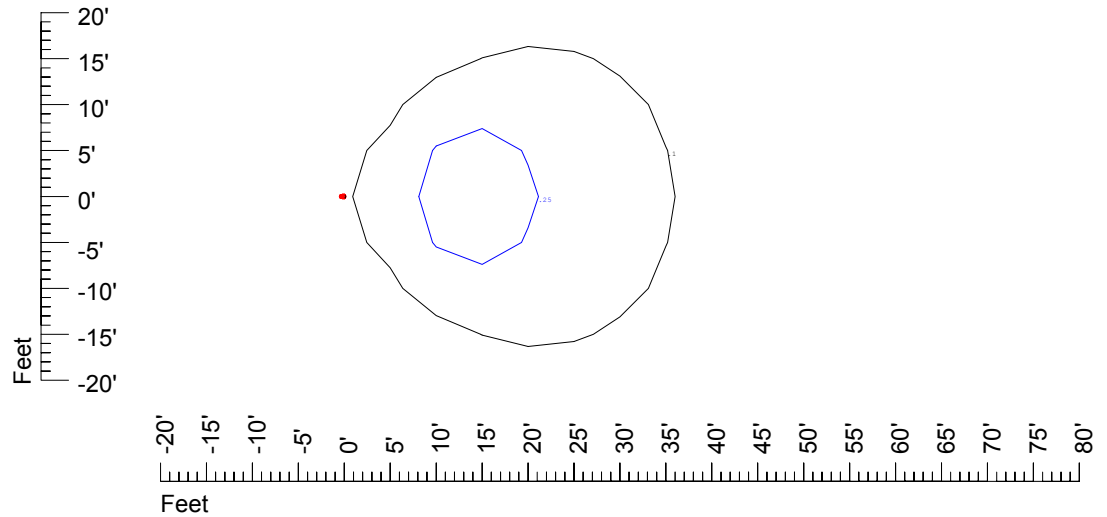

Isoline values — 0.1 fc — 0.25 fc — 0.5 fc — 1.0 fc — 2.0 fc

Mounting height 20' Tilt 0°

Mounting height 20' Tilt 30°

Mounting height 20' Tilt 15°

Mounting height 20' Tilt 45°

IES Photometric files C9235

Isoline template at 25' mounting height

Isoline values — 0.1 fc — 0.25 fc — 0.5 fc — 1.0 fc — 2.0 fc

Mounting height 25' Tilt 0°

Mounting height 25' Tilt 30°

Mounting height 25' Tilt 15°

Mounting height 25' Tilt 45°

IES Photometric files C9235

Isoline template at 30' mounting height

Isoline values — 0.1 fc — 0.25 fc — 0.5 fc — 1.0 fc — 2.0 fc

Mounting height 30' Tilt 0°

Mounting height 30' Tilt 30°

Mounting height 30' Tilt 15°

Mounting height 30' Tilt 45°