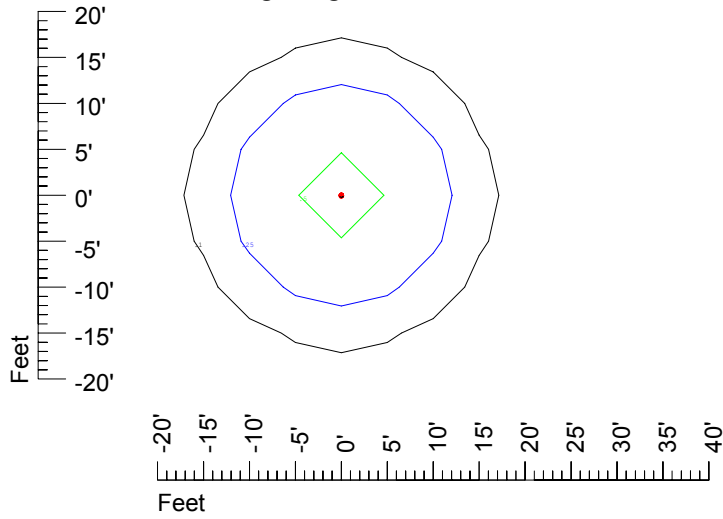

Isoline values — 0.1 fc — 0.25 fc — 0.5 fc — 1.0 fc — 2.0 fc

Mounting height 11' Tilt 0°

Mounting height 11' Tilt 30°

Mounting height 11' Tilt 15°

Mounting height 11' Tilt 45°

IES Photometric files C9235

Isoline template at 15' mounting height

Isoline values — 0.1 fc — 0.25 fc — 0.5 fc — 1.0 fc — 2.0 fc

Mounting height 15' Tilt 0°

Mounting height 15' Tilt 30°

Mounting height 15' Tilt 15°

Mounting height 15' Tilt 45°

IES Photometric files C9235

Isoline template at 20' mounting height

Isoline values — 0.1 fc — 0.25 fc — 0.5 fc — 1.0 fc — 2.0 fc

Mounting height 20' Tilt 0°

Mounting height 20' Tilt 30°

Mounting height 20' Tilt 15°

Mounting height 20' Tilt 45°

IES Photometric files C9235

Isoline template at 25' mounting height

Isoline values — 0.1 fc — 0.25 fc — 0.5 fc — 1.0 fc — 2.0 fc

Mounting height 25' Tilt 0°

Mounting height 25' Tilt 30°

Mounting height 25' Tilt 15°

Mounting height 25' Tilt 45°

IES Photometric files C9235

Isoline template at 30' mounting height