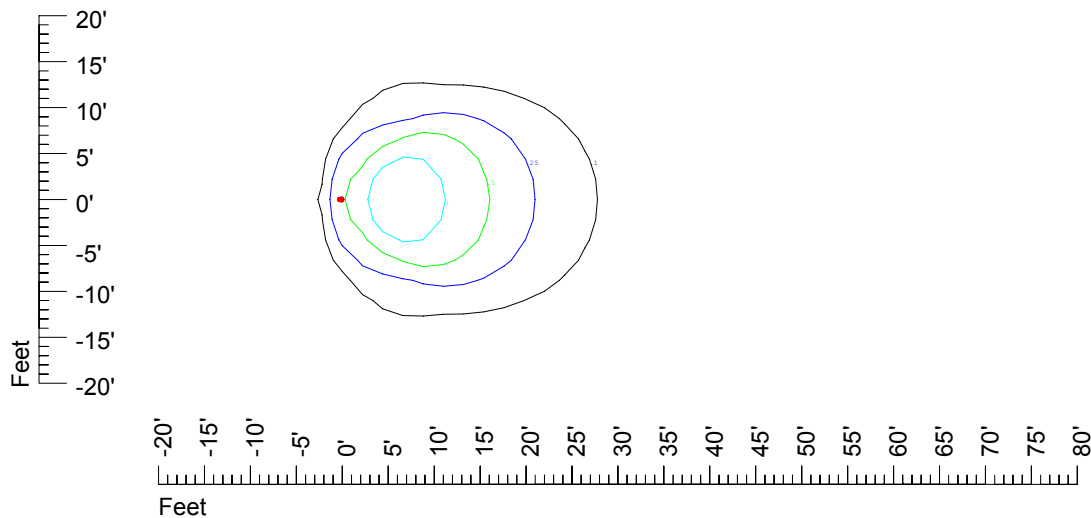

Isoline values — 0.1 fc — 0.25 fc — 0.5 fc — 1.0 fc — 2.0 fc

Mounting height 7' Tilt 0°

Mounting height 7' Tilt 30°

Mounting height 7' Tilt 15°

Mounting height 7' Tilt 45°

IES Photometric files C9235

Isoline template at 9' mounting height

Isoline values — 0.1 fc — 0.25 fc — 0.5 fc — 1.0 fc — 2.0 fc

Mounting height 9' Tilt 0°

Mounting height 9' Tilt 30°

Mounting height 9' Tilt 15°

Mounting height 9' Tilt 45°

IES Photometric files C9235

Isoline template at 11' mounting height

Isoline values — 0.1 fc — 0.25 fc — 0.5 fc — 1.0 fc — 2.0 fc

Mounting height 11' Tilt 0°

Mounting height 11' Tilt 30°

Mounting height 11' Tilt 15°

Mounting height 11' Tilt 45°

IES Photometric files C9235

Isoline template at 15' mounting height

Isoline values — 0.1 fc — 0.25 fc — 0.5 fc — 1.0 fc — 2.0 fc

Mounting height 15' Tilt 0°

Mounting height 15' Tilt 30°

Mounting height 15' Tilt 15°

Mounting height 15' Tilt 45°

IES Photometric files C9235

Isoline template at 20' mounting height