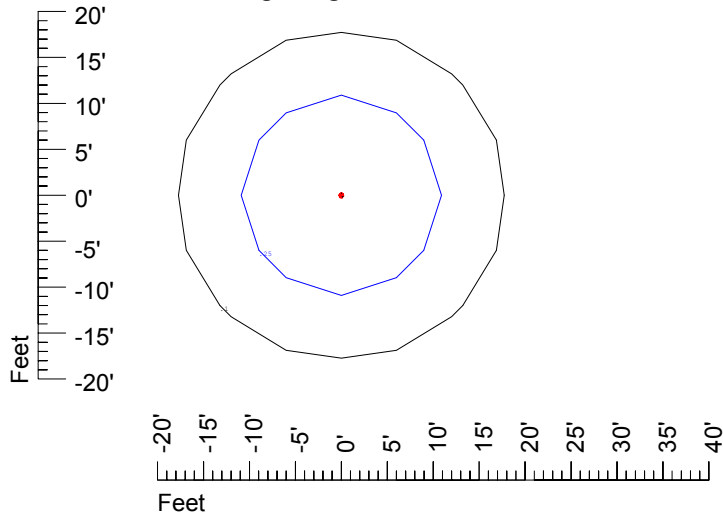

Isoline values — 0.1 fc — 0.25 fc — 0.5 fc — 1.0 fc — 2.0 fc

Mounting height 20' Tilt 0°

Mounting height 20' Tilt 30°

Mounting height 20' Tilt 15°

Mounting height 20' Tilt 45°

IES Photometric files C9235

Isoline template at 25' mounting height

Isoline values — 0.1 fc — 0.25 fc — 0.5 fc — 1.0 fc — 2.0 fc

Mounting height 25' Tilt 0°

Mounting height 25' Tilt 30°

Mounting height 25' Tilt 15°

Mounting height 25' Tilt 45°

IES Photometric files C9235

Isoline template at 30' mounting height

Isoline values — 0.1 fc — 0.25 fc — 0.5 fc — 1.0 fc — 2.0 fc

Mounting height 30' Tilt 0°

Mounting height 30' Tilt 30°

Mounting height 30' Tilt 15°

Mounting height 30' Tilt 45°