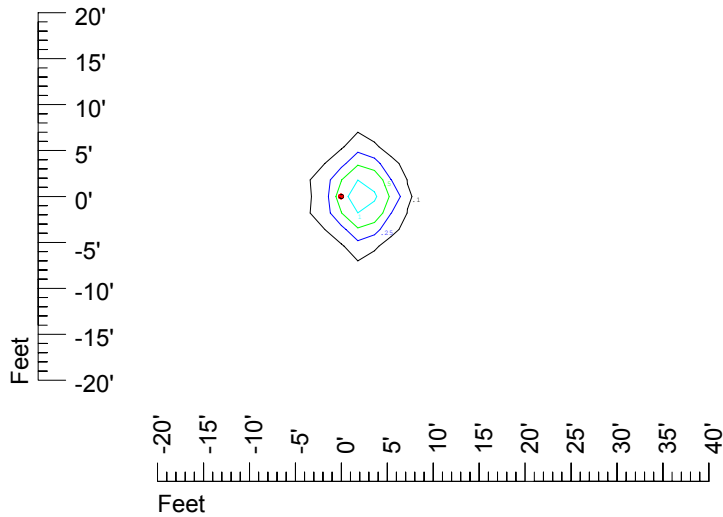

Isoline values — 0.1 fc — 0.25 fc — 0.5 fc — 1.0 fc — 2.0 fc

Mounting height 7' Tilt 0°

Mounting height 7' Tilt 30°

Mounting height 7' Tilt 15°

Mounting height 7' Tilt 45°

IES Photometric files C9234

Isoline template at 9' mounting height

Isoline values — 0.1 fc — 0.25 fc — 0.5 fc — 1.0 fc — 2.0 fc

Mounting height 9' Tilt 0°

Mounting height 9' Tilt 30°

Mounting height 9' Tilt 15°

Mounting height 9' Tilt 45°

IES Photometric files C9234

Isoline template at 11' mounting height

Isoline values — 0.1 fc — 0.25 fc — 0.5 fc — 1.0 fc — 2.0 fc

Mounting height 11' Tilt 0°

Mounting height 11' Tilt 30°

Mounting height 11' Tilt 15°

Mounting height 11' Tilt 45°

IES Photometric files C9234

Isoline template at 15' mounting height

Isoline values — 0.1 fc — 0.25 fc — 0.5 fc — 1.0 fc — 2.0 fc

Mounting height 15' Tilt 0°

Mounting height 15' Tilt 30°

Mounting height 15' Tilt 15°

Mounting height 15' Tilt 45°

IES Photometric files C9234

Isoline template at 20' mounting height