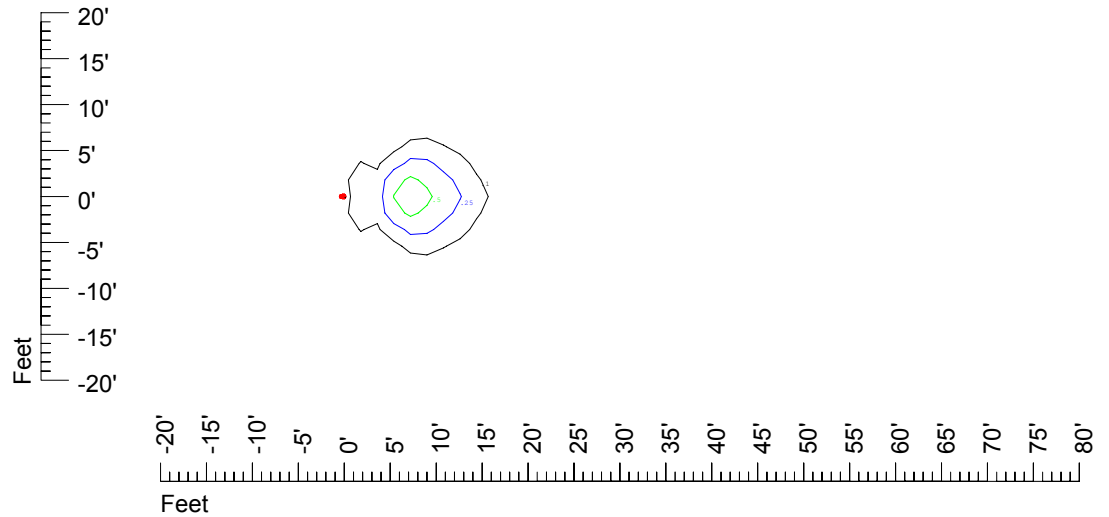

Isoline values — 0.1 fc — 0.25 fc — 0.5 fc — 1.0 fc — 2.0 fc

Mounting height 7' Tilt 0°

Mounting height 7' Tilt 30°

Mounting height 7' Tilt 15°

Mounting height 7' Tilt 45°

IES Photometric files C9234

Isoline template at 9' mounting height

Isoline values — 0.1 fc — 0.25 fc — 0.5 fc — 1.0 fc — 2.0 fc

Mounting height 9' Tilt 0°

Mounting height 9' Tilt 30°

Mounting height 9' Tilt 15°

Mounting height 9' Tilt 45°

IES Photometric files C9234

Isoline template at 11' mounting height

Isoline values — 0.1 fc — 0.25 fc — 0.5 fc — 1.0 fc — 2.0 fc

Mounting height 11' Tilt 0°

Mounting height 11' Tilt 30°

Mounting height 11' Tilt 15°

Mounting height 11' Tilt 45°

IES Photometric files C9234

Isoline template at 15' mounting height

Isoline values — 0.1 fc — 0.25 fc — 0.5 fc — 1.0 fc — 2.0 fc

Mounting height 20' Tilt 0°

Mounting height 20' Tilt 30°

Mounting height 20' Tilt 15°

Mounting height 20' Tilt 45°