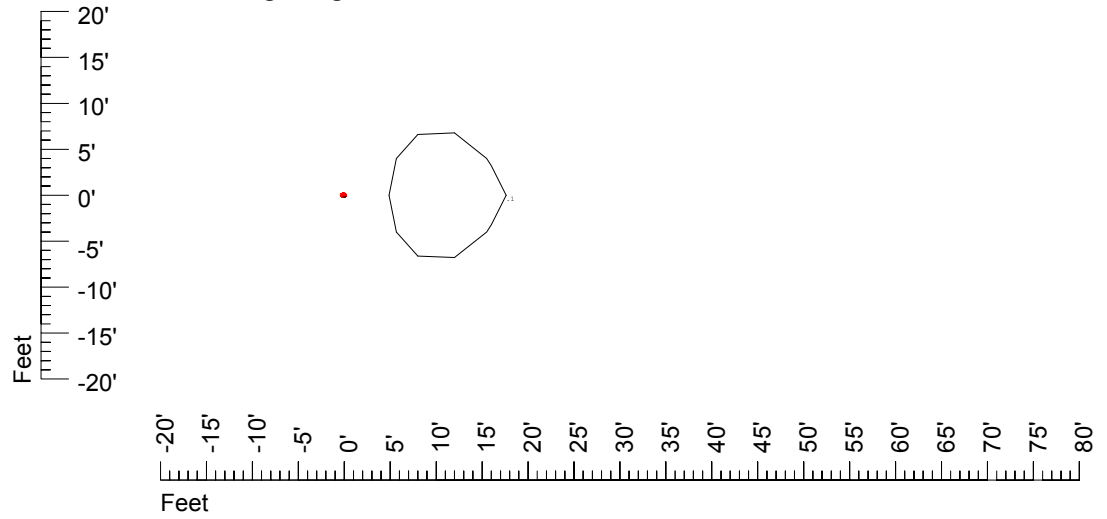

Isoline values — 0.1 fc — 0.25 fc — 0.5 fc — 1.0 fc — 2.0 fc

Mounting height 11' Tilt 0°

Mounting height 11' Tilt 30°

Mounting height 11' Tilt 15°

Mounting height 11' Tilt 45°

IES Photometric files C9234

Isoline template at 15' mounting height

Isoline values — 0.1 fc — 0.25 fc — 0.5 fc — 1.0 fc — 2.0 fc

Mounting height 15' Tilt 0°

Mounting height 15' Tilt 30°

Mounting height 15' Tilt 15°

Mounting height 15' Tilt 45°

IES Photometric files C9234

Isoline template at 20' mounting height

Isoline values — 0.1 fc — 0.25 fc — 0.5 fc — 1.0 fc — 2.0 fc

Mounting height 20' Tilt 0°

Mounting height 20' Tilt 30°

Mounting height 20' Tilt 15°

Mounting height 20' Tilt 45°