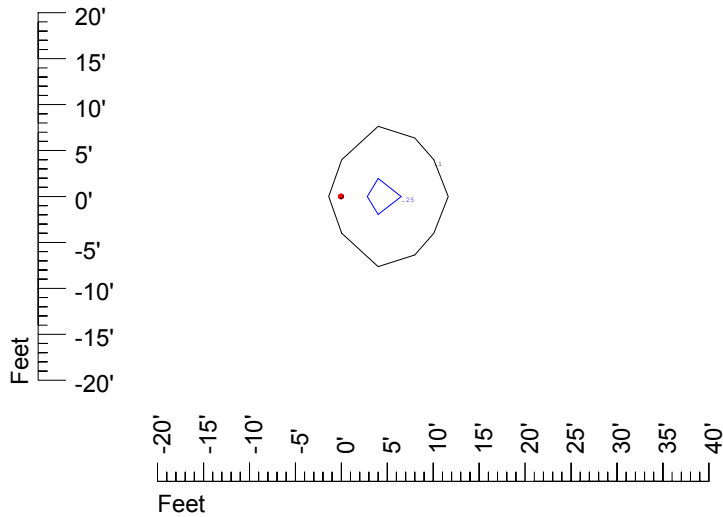

Isoline values — 0.1 fc — 0.25 fc — 0.5 fc — 1.0 fc — 2.0 fc

Mounting height 7' Tilt 0°

Mounting height 7' Tilt 30°

Mounting height 7' Tilt 15°

Mounting height 7' Tilt 45°

IES Photometric files C9234

Isoline template at 9' mounting height

Isoline values — 0.1 fc — 0.25 fc — 0.5 fc — 1.0 fc — 2.0 fc

Mounting height 11' Tilt 0°

Mounting height 11' Tilt 30°

Mounting height 11' Tilt 15°

Mounting height 11' Tilt 45°

IES Photometric files C9234

Isoline template at 15' mounting height

Isoline values — 0.1 fc — 0.25 fc — 0.5 fc — 1.0 fc — 2.0 fc

Mounting height 15' Tilt 0°

Mounting height 15' Tilt 30°

Mounting height 15' Tilt 15°

Mounting height 15' Tilt 45°

IES Photometric files C9234

Isoline template at 20' mounting height

Isoline values — 0.1 fc — 0.25 fc — 0.5 fc — 1.0 fc — 2.0 fc

Mounting height 20' Tilt 0°

Mounting height 20' Tilt 30°

Mounting height 20' Tilt 15°

Mounting height 20' Tilt 45°