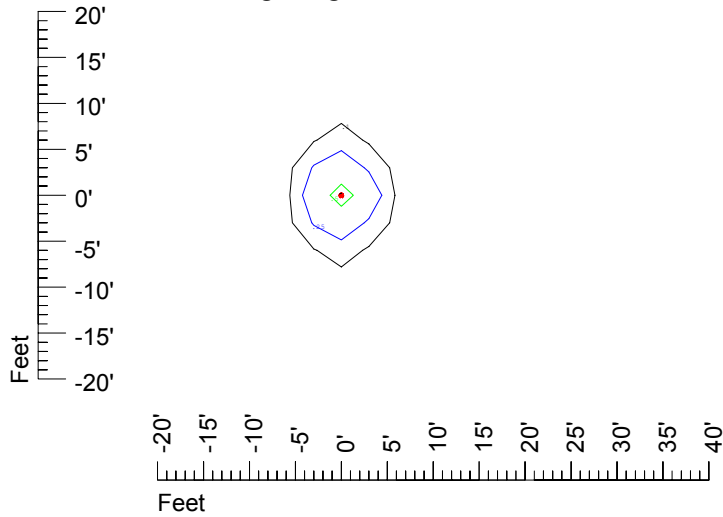

Isoline values — 0.1 fc — 0.25 fc — 0.5 fc — 1.0 fc — 2.0 fc

Mounting height 7' Tilt 0°

Mounting height 7' Tilt 30°

Mounting height 7' Tilt 15°

Mounting height 7' Tilt 45°

IES Photometric files C9234

Isoline template at 9' mounting height

Isoline values — 0.1 fc — 0.25 fc — 0.5 fc — 1.0 fc — 2.0 fc

Mounting height 9' Tilt 0°

Mounting height 9' Tilt 30°

Mounting height 9' Tilt 15°

Mounting height 9' Tilt 45°

IES Photometric files C9234

Isoline template at 11' mounting height

Isoline values — 0.1 fc — 0.25 fc — 0.5 fc — 1.0 fc — 2.0 fc

Mounting height 11' Tilt 0°

Mounting height 11' Tilt 30°

Mounting height 11' Tilt 15°

Mounting height 11' Tilt 45°

IES Photometric files C9234

Isoline template at 15' mounting height

Isoline values — 0.1 fc — 0.25 fc — 0.5 fc — 1.0 fc — 2.0 fc

Mounting height 15' Tilt 0°

Mounting height 15' Tilt 30°

Mounting height 15' Tilt 15°

Mounting height 15' Tilt 45°

IES Photometric files C9234

Isoline template at 20' mounting height