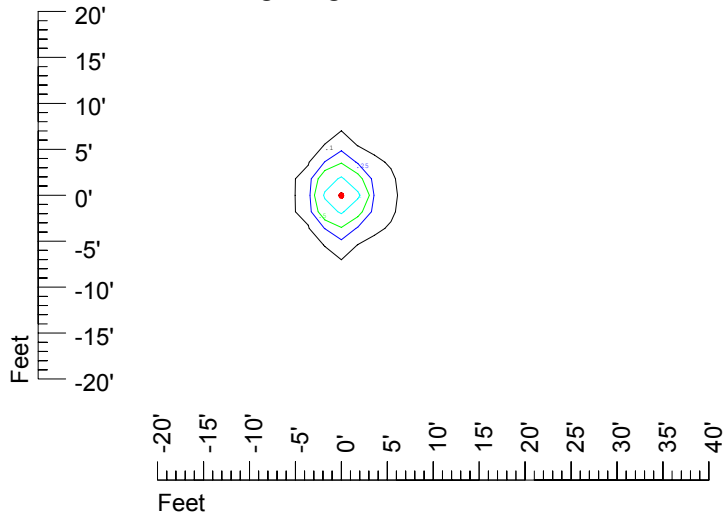

IES File: C9234

Lighting level in fc / Distance in feet

Vertical plan 0° to 180°
Horizontal plan 0°

— 2 fc — 1 fc — 0.5 fc — 0.25 fc — 0.1 fc

IES Photometric files C9234

Isoline template at 7' mounting height

Isoline values — 0.1 fc — 0.25 fc — 0.5 fc — 1.0 fc — 2.0 fc

Mounting height 7' Tilt 0°

Mounting height 7' Tilt 30°

Mounting height 7' Tilt 15°

Mounting height 7' Tilt 45°

IES Photometric files C9234

Isoline template at 9' mounting height

Isoline values — 0.1 fc — 0.25 fc — 0.5 fc — 1.0 fc — 2.0 fc

Mounting height 9' Tilt 0°

Mounting height 9' Tilt 30°

Mounting height 9' Tilt 15°

Mounting height 9' Tilt 45°

IES Photometric files C9234

Isoline template at 11' mounting height

Isoline values — 0.1 fc — 0.25 fc — 0.5 fc — 1.0 fc — 2.0 fc

Mounting height 11' Tilt 0°

Mounting height 11' Tilt 30°

Mounting height 11' Tilt 15°

Mounting height 11' Tilt 45°

IES Photometric files C9234

Isoline template at 15' mounting height