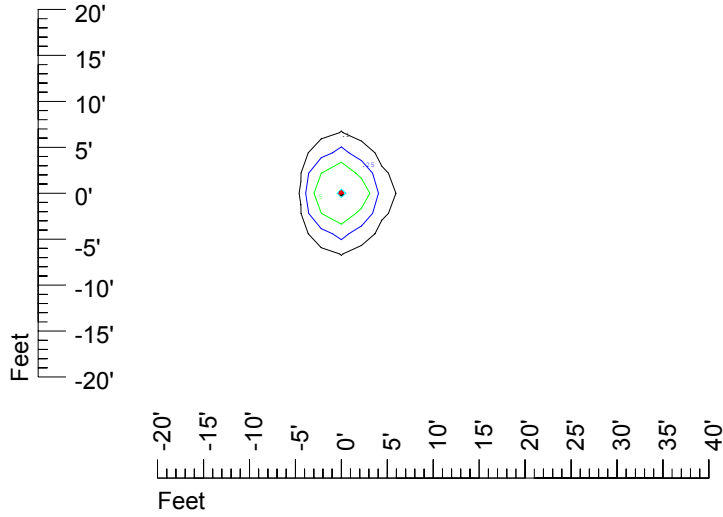

Isoline values — 0.1 fc — 0.25 fc — 0.5 fc — 1.0 fc — 2.0 fc

Mounting height 7' Tilt 0°

Mounting height 7' Tilt 30°

Mounting height 7' Tilt 15°

Mounting height 7' Tilt 45°

IES Photometric files C9234

Isoline template at 9' mounting height

Isoline values — 0.1 fc — 0.25 fc — 0.5 fc — 1.0 fc — 2.0 fc

Mounting height 9' Tilt 0°

Mounting height 9' Tilt 30°

Mounting height 9' Tilt 15°

Mounting height 9' Tilt 45°

IES Photometric files C9234

Isoline template at 11' mounting height

Isoline values — 0.1 fc — 0.25 fc — 0.5 fc — 1.0 fc — 2.0 fc

Mounting height 11' Tilt 0°

Mounting height 11' Tilt 30°

Mounting height 11' Tilt 15°

Mounting height 11' Tilt 45°

IES Photometric files C9234

Isoline template at 15' mounting height

Isoline values — 0.1 fc — 0.25 fc — 0.5 fc — 1.0 fc — 2.0 fc

Mounting height 15' Tilt 0°

Mounting height 15' Tilt 30°

Mounting height 15' Tilt 15°

Mounting height 15' Tilt 45°

IES Photometric files C9234

Isoline template at 20' mounting height