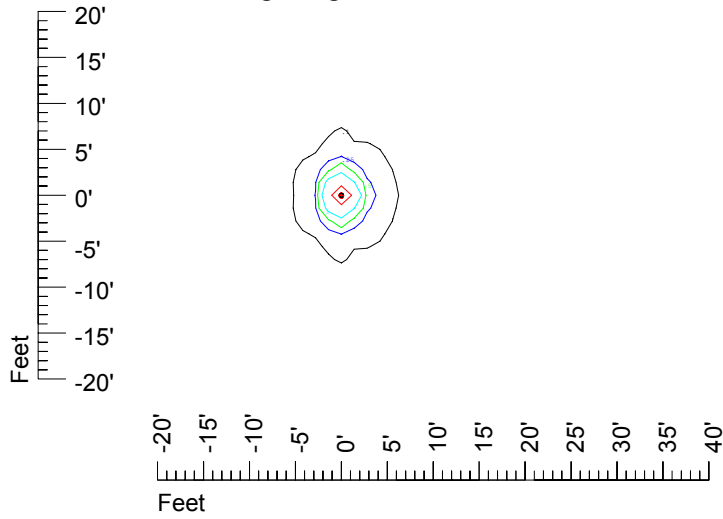

IES File: C9234

Lighting level in fc / Distance in feet

Vertical plan 0° to 180°
Horizontal plan 0°

— 2 fc — 1 fc — 0.5 fc — 0.25 fc — 0.1 fc

IES Photometric files C9234

Isoline template at 7' mounting height

Isoline values — 0.1 fc — 0.25 fc — 0.5 fc — 1.0 fc — 2.0 fc

Mounting height 7' Tilt 0°

Mounting height 7' Tilt 30°

Mounting height 7' Tilt 15°

Mounting height 7' Tilt 45°

IES Photometric files C9234

Isoline template at 9' mounting height

Isoline values — 0.1 fc — 0.25 fc — 0.5 fc — 1.0 fc — 2.0 fc

Mounting height 9' Tilt 0°

Mounting height 9' Tilt 30°

Mounting height 9' Tilt 15°

Mounting height 9' Tilt 45°

IES Photometric files C9234

Isoline template at 11' mounting height

Isoline values — 0.1 fc — 0.25 fc — 0.5 fc — 1.0 fc — 2.0 fc

Mounting height 20' Tilt 0°

Mounting height 20' Tilt 30°

Mounting height 20' Tilt 15°

Mounting height 20' Tilt 45°