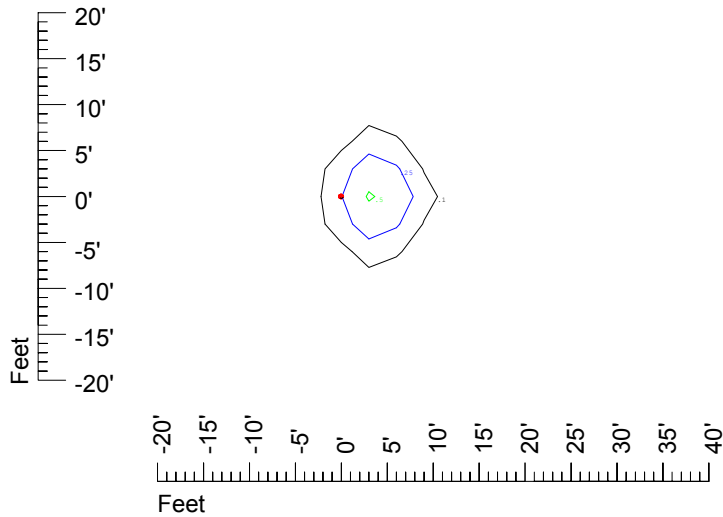

Isoline values — 0.1 fc — 0.25 fc — 0.5 fc — 1.0 fc — 2.0 fc

Mounting height 9' Tilt 0°

Mounting height 9' Tilt 30°

Mounting height 9' Tilt 15°

Mounting height 9' Tilt 45°

IES Photometric files C9234

Isoline template at 11' mounting height

Isoline values — 0.1 fc — 0.25 fc — 0.5 fc — 1.0 fc — 2.0 fc

Mounting height 11' Tilt 0°

Mounting height 11' Tilt 30°

Mounting height 11' Tilt 15°

Mounting height 11' Tilt 45°

IES Photometric files C9234

Isoline template at 15' mounting height

Isoline values — 0.1 fc — 0.25 fc — 0.5 fc — 1.0 fc — 2.0 fc

Mounting height 15' Tilt 0°

Mounting height 15' Tilt 30°

Mounting height 15' Tilt 15°

Mounting height 15' Tilt 45°

IES Photometric files C9234

Isoline template at 20' mounting height

Isoline values — 0.1 fc — 0.25 fc — 0.5 fc — 1.0 fc — 2.0 fc

Mounting height 20' Tilt 0°

Mounting height 20' Tilt 30°

Mounting height 20' Tilt 15°

Mounting height 20' Tilt 45°