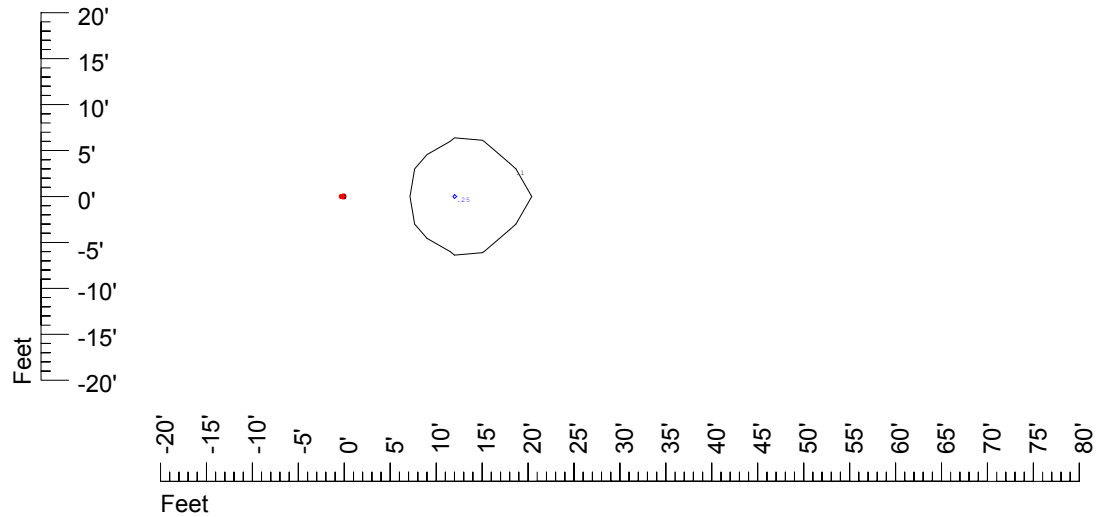

Isoline values — 0.1 fc — 0.25 fc — 0.5 fc — 1.0 fc — 2.0 fc

Mounting height 11' Tilt 0°

Mounting height 11' Tilt 30°

Mounting height 11' Tilt 15°

Mounting height 11' Tilt 45°

IES Photometric files C9234

Isoline template at 15' mounting height

Isoline values — 0.1 fc — 0.25 fc — 0.5 fc — 1.0 fc — 2.0 fc

Mounting height 15' Tilt 0°

Mounting height 15' Tilt 30°

Mounting height 15' Tilt 15°

Mounting height 15' Tilt 45°

IES Photometric files C9234

Isoline template at 20' mounting height

Isoline values — 0.1 fc — 0.25 fc — 0.5 fc — 1.0 fc — 2.0 fc

Mounting height 20' Tilt 0°

Mounting height 20' Tilt 30°

Mounting height 20' Tilt 15°

Mounting height 20' Tilt 45°