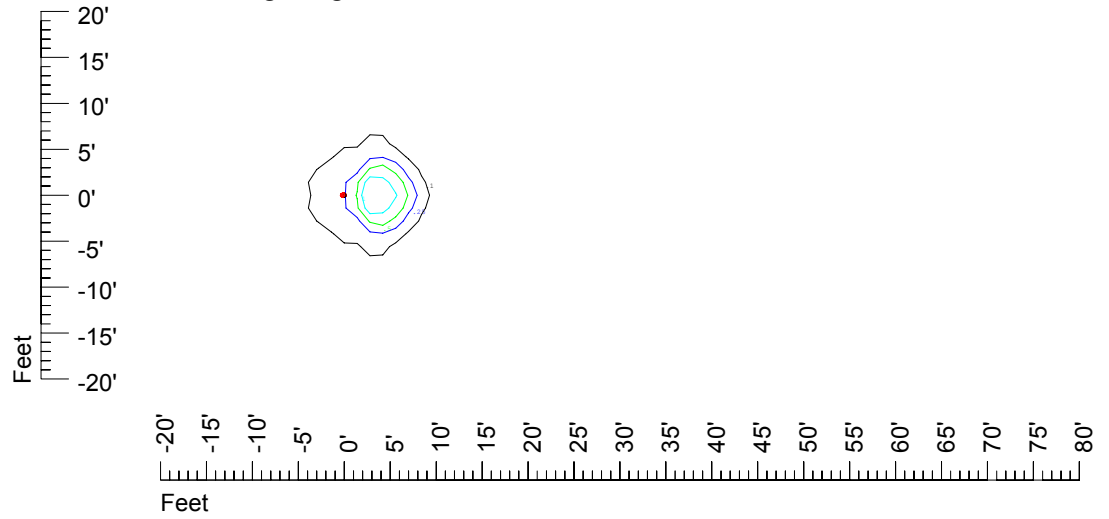

IES File: C9234

Lighting level in fc / Distance in feet

Vertical plan 0° to 180°
Horizontal plan 0°

— 2 fc — 1 fc — 0.5 fc — 0.25 fc — 0.1 fc

IES Photometric files C9234

Isoline template at 7' mounting height

Isoline values — 0.1 fc — 0.25 fc — 0.5 fc — 1.0 fc — 2.0 fc

Mounting height 7' Tilt 0°

Mounting height 7' Tilt 30°

Mounting height 7' Tilt 15°

Mounting height 7' Tilt 45°

IES Photometric files C9234

Isoline template at 9' mounting height

Isoline values — 0.1 fc — 0.25 fc — 0.5 fc — 1.0 fc — 2.0 fc

Mounting height 9' Tilt 0°

Mounting height 9' Tilt 30°

Mounting height 9' Tilt 15°

Mounting height 9' Tilt 45°

IES Photometric files C9234

Isoline template at 11' mounting height

Isoline values — 0.1 fc — 0.25 fc — 0.5 fc — 1.0 fc — 2.0 fc

Mounting height 20' Tilt 0°

Mounting height 20' Tilt 30°

Mounting height 20' Tilt 15°

Mounting height 20' Tilt 45°