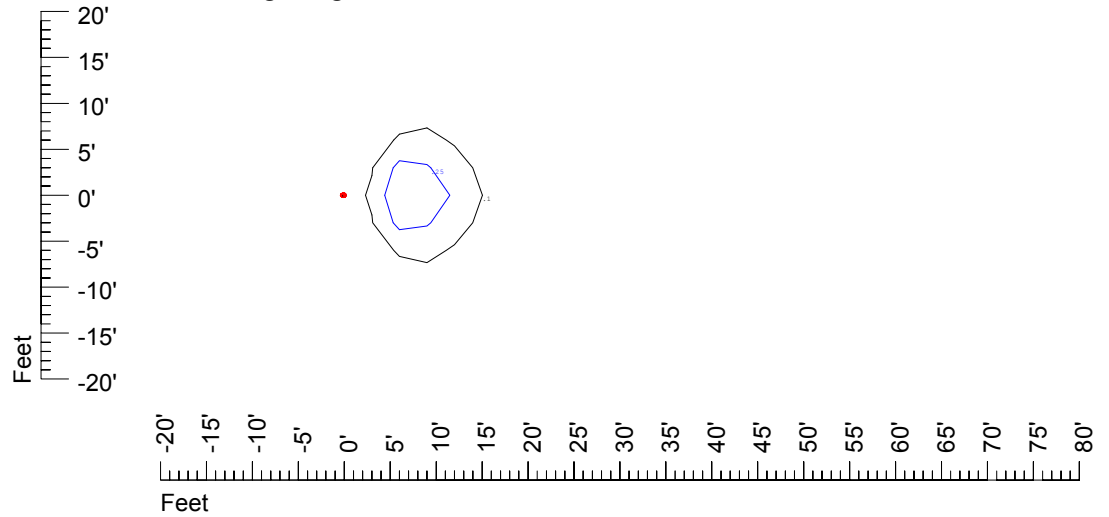

Isoline values — 0.1 fc — 0.25 fc — 0.5 fc — 1.0 fc — 2.0 fc

Mounting height 9' Tilt 0°

Mounting height 9' Tilt 30°

Mounting height 9' Tilt 15°

Mounting height 9' Tilt 45°

IES Photometric files C9234

Isoline template at 11' mounting height

Isoline values — 0.1 fc — 0.25 fc — 0.5 fc — 1.0 fc — 2.0 fc

Mounting height 11' Tilt 0°

Mounting height 11' Tilt 30°

Mounting height 11' Tilt 15°

Mounting height 11' Tilt 45°

IES Photometric files C9234

Isoline template at 15' mounting height

Isoline values — 0.1 fc — 0.25 fc — 0.5 fc — 1.0 fc — 2.0 fc

Mounting height 15' Tilt 0°

Mounting height 15' Tilt 30°

Mounting height 15' Tilt 15°

Mounting height 15' Tilt 45°

IES Photometric files C9234

Isoline template at 20' mounting height

Isoline values — 0.1 fc — 0.25 fc — 0.5 fc — 1.0 fc — 2.0 fc

Mounting height 20' Tilt 0°

Mounting height 20' Tilt 30°

Mounting height 20' Tilt 15°

Mounting height 20' Tilt 45°