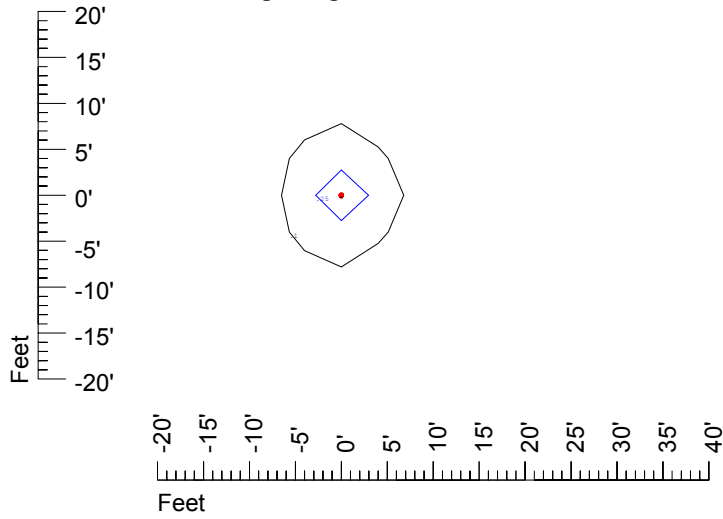

Mounting height 20' Tilt 15°

Isoline values — 0.1 fc — 0.25 fc — 0.5 fc — 1.0 fc — 2.0 fc

Mounting height 20' Tilt 0°