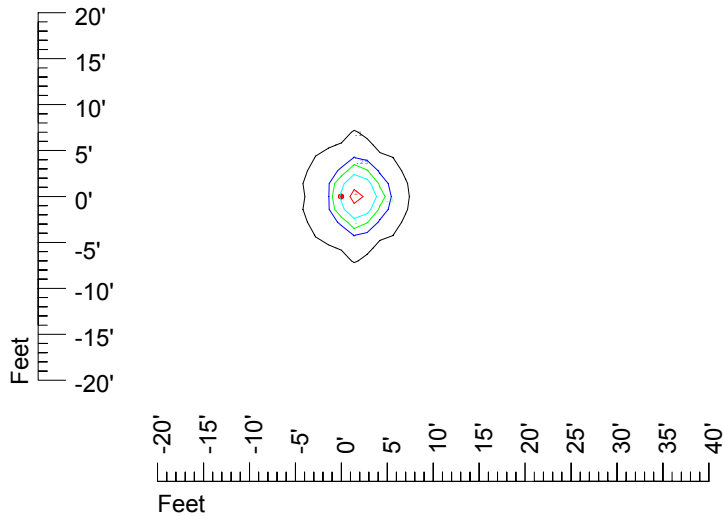

IES File: C9234

Lighting level in fc / Distance in feet

Vertical plan 0° to 180°
Horizontal plan 0°

— 2 fc — 1 fc — 0.5 fc — 0.25 fc — 0.1 fc

IES Photometric files C9234

Isoline template at 7' mounting height

Isoline values — 0.1 fc — 0.25 fc — 0.5 fc — 1.0 fc — 2.0 fc

Mounting height 7' Tilt 0°

Mounting height 7' Tilt 30°

Mounting height 7' Tilt 15°

Mounting height 7' Tilt 45°

IES Photometric files C9234

Isoline template at 9' mounting height

Isoline values — 0.1 fc — 0.25 fc — 0.5 fc — 1.0 fc — 2.0 fc

Mounting height 9' Tilt 0°

Mounting height 9' Tilt 30°

Mounting height 9' Tilt 15°

Mounting height 9' Tilt 45°

IES Photometric files C9234

Isoline template at 11' mounting height

Isoline values — 0.1 fc — 0.25 fc — 0.5 fc — 1.0 fc — 2.0 fc

Mounting height 11' Tilt 0°

Mounting height 11' Tilt 30°

Mounting height 11' Tilt 15°

Mounting height 11' Tilt 45°

IES Photometric files C9234

Isoline template at 15' mounting height