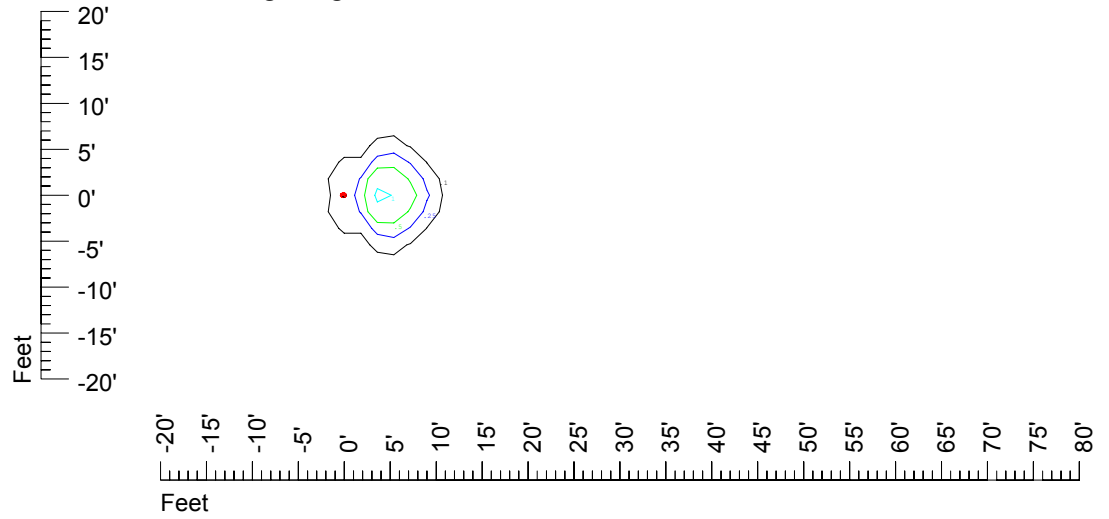

Isoline values — 0.1 fc — 0.25 fc — 0.5 fc — 1.0 fc — 2.0 fc

Mounting height 7' Tilt 0°

Mounting height 7' Tilt 30°

Mounting height 7' Tilt 15°

Mounting height 7' Tilt 45°

IES Photometric files C9234

Isoline template at 9' mounting height

Isoline values — 0.1 fc — 0.25 fc — 0.5 fc — 1.0 fc — 2.0 fc

Mounting height 9' Tilt 0°

Mounting height 9' Tilt 30°

Mounting height 9' Tilt 15°

Mounting height 9' Tilt 45°

IES Photometric files C9234

Isoline template at 11' mounting height

Isoline values — 0.1 fc — 0.25 fc — 0.5 fc — 1.0 fc — 2.0 fc

Mounting height 20' Tilt 0°

Mounting height 20' Tilt 30°

Mounting height 20' Tilt 15°

Mounting height 20' Tilt 45°