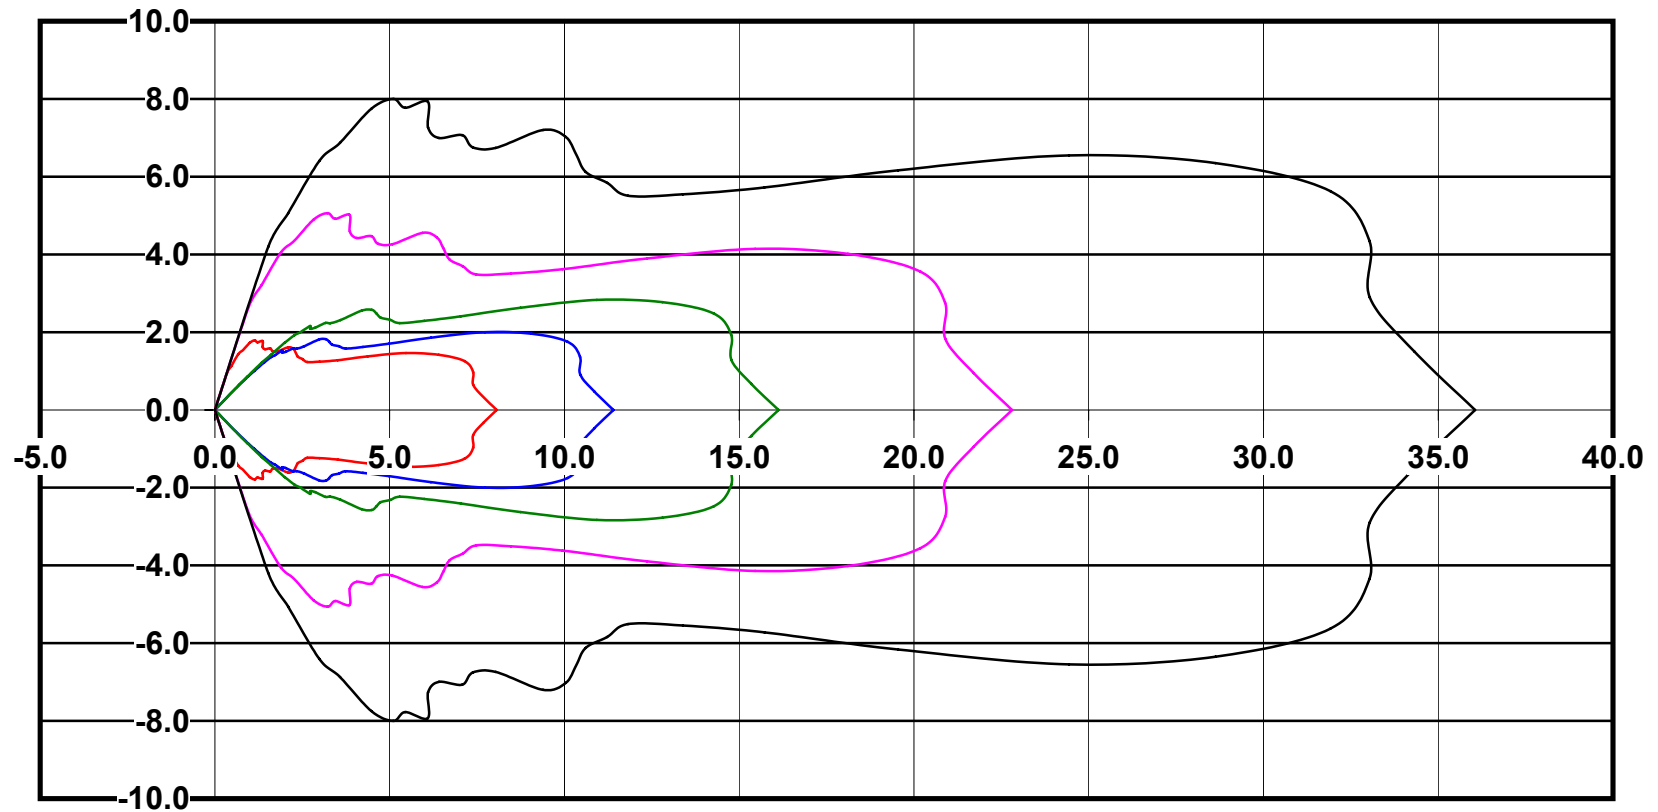

IES File: C9234

Lighting level in fc / Distance in feet

Vertical plan 0° to 180°
Horizontal plan 0°

— 2 fc — 1 fc — 0.5 fc — 0.25 fc — 0.1 fc

IES Photometric files C9234

Isoline template at 7' mounting height

Isoline values — 0.1 fc — 0.25 fc — 0.5 fc — 1.0 fc — 2.0 fc

Mounting height 7' Tilt 0°

Mounting height 7' Tilt 30°

Mounting height 7' Tilt 15°

Mounting height 7' Tilt 45°

IES Photometric files C9234

Isoline template at 9' mounting height

Isoline values — 0.1 fc — 0.25 fc — 0.5 fc — 1.0 fc — 2.0 fc

Mounting height 9' Tilt 0°

Mounting height 9' Tilt 30°

Mounting height 9' Tilt 15°

Mounting height 9' Tilt 45°

IES Photometric files C9234

Isoline template at 11' mounting height

Isoline values — 0.1 fc — 0.25 fc — 0.5 fc — 1.0 fc — 2.0 fc

Mounting height 20' Tilt 0°

Mounting height 20' Tilt 30°

Mounting height 20' Tilt 15°

Mounting height 20' Tilt 45°