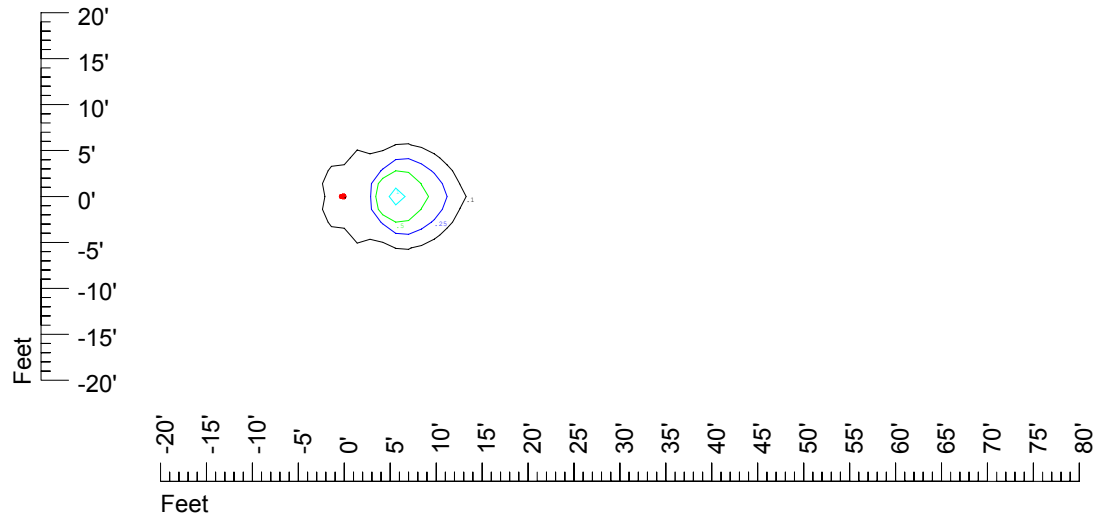

Isoline values — 0.1 fc — 0.25 fc — 0.5 fc — 1.0 fc — 2.0 fc

Mounting height 7' Tilt 0°

Mounting height 7' Tilt 30°

Mounting height 7' Tilt 15°

Mounting height 7' Tilt 45°

IES Photometric files C9234

Isoline template at 9' mounting height

Isoline values — 0.1 fc — 0.25 fc — 0.5 fc — 1.0 fc — 2.0 fc

Mounting height 9' Tilt 0°

Mounting height 9' Tilt 30°

Mounting height 9' Tilt 15°

Mounting height 9' Tilt 45°

IES Photometric files C9234

Isoline template at 11' mounting height

Isoline values — 0.1 fc — 0.25 fc — 0.5 fc — 1.0 fc — 2.0 fc

Mounting height 20' Tilt 0°

Mounting height 20' Tilt 30°

Mounting height 20' Tilt 15°

Mounting height 20' Tilt 45°