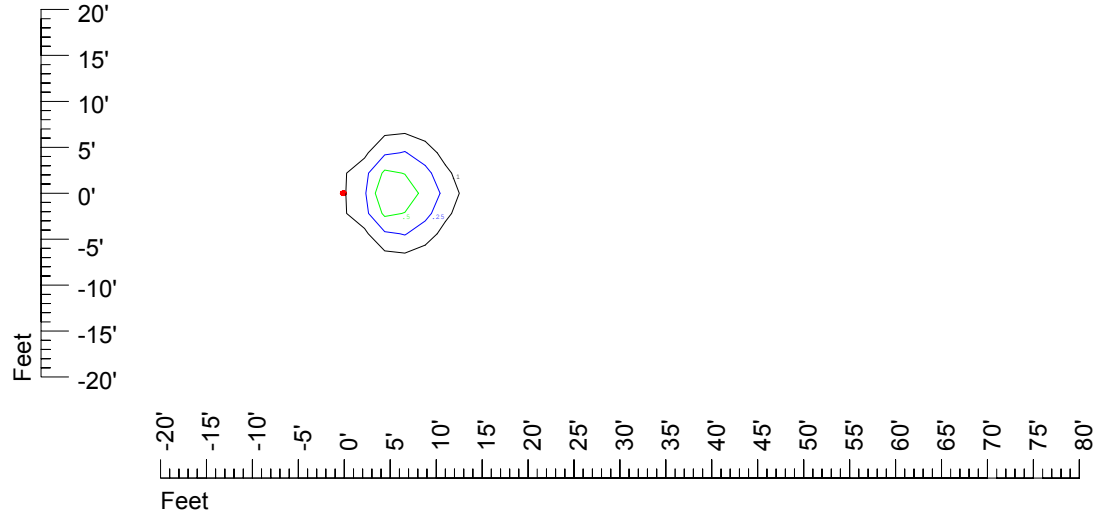

Isoline values — 0.1 fc — 0.25 fc — 0.5 fc — 1.0 fc — 2.0 fc

Mounting height 7' Tilt 0°

Mounting height 7' Tilt 30°

Mounting height 7' Tilt 15°

Mounting height 7' Tilt 45°

IES Photometric files C9234

Isoline template at 9' mounting height

Isoline values — 0.1 fc — 0.25 fc — 0.5 fc — 1.0 fc — 2.0 fc

Mounting height 9' Tilt 0°

Mounting height 9' Tilt 30°

Mounting height 9' Tilt 15°

Mounting height 9' Tilt 45°

IES Photometric files C9234

Isoline template at 11' mounting height

Isoline values — 0.1 fc — 0.25 fc — 0.5 fc — 1.0 fc — 2.0 fc

Mounting height 11' Tilt 0°

Mounting height 11' Tilt 30°

Mounting height 11' Tilt 15°

Mounting height 11' Tilt 45°

IES Photometric files C9234

Isoline template at 15' mounting height

Isoline values — 0.1 fc — 0.25 fc — 0.5 fc — 1.0 fc — 2.0 fc

Mounting height 20' Tilt 0°

Mounting height 20' Tilt 30°

Mounting height 20' Tilt 15°

Mounting height 20' Tilt 45°