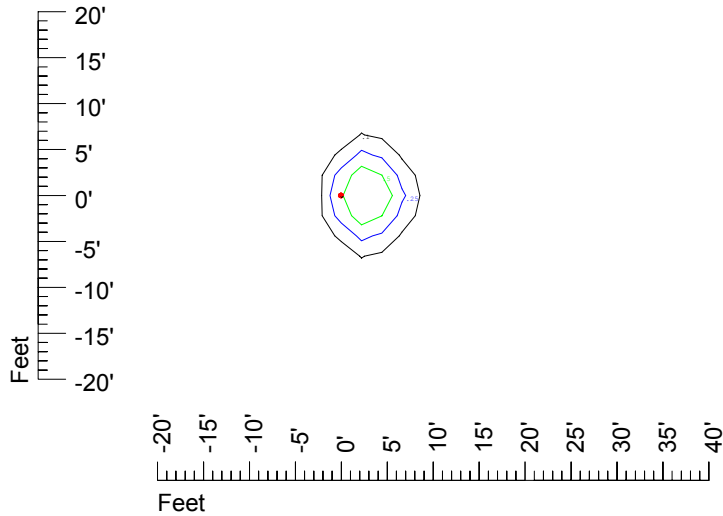

Isoline values — 0.1 fc — 0.25 fc — 0.5 fc — 1.0 fc — 2.0 fc

Mounting height 7' Tilt 0°

Mounting height 7' Tilt 30°

Mounting height 7' Tilt 15°

Mounting height 7' Tilt 45°

IES Photometric files C9234

Isoline template at 9' mounting height

Isoline values — 0.1 fc — 0.25 fc — 0.5 fc — 1.0 fc — 2.0 fc

Mounting height 9' Tilt 0°

Mounting height 9' Tilt 30°

Mounting height 9' Tilt 15°

Mounting height 9' Tilt 45°

IES Photometric files C9234

Isoline template at 11' mounting height

Isoline values — 0.1 fc — 0.25 fc — 0.5 fc — 1.0 fc — 2.0 fc

Mounting height 11' Tilt 0°

Mounting height 11' Tilt 30°

Mounting height 11' Tilt 15°

Mounting height 11' Tilt 45°

IES Photometric files C9234

Isoline template at 15' mounting height

Isoline values — 0.1 fc — 0.25 fc — 0.5 fc — 1.0 fc — 2.0 fc

Mounting height 15' Tilt 0°

Mounting height 15' Tilt 30°

Mounting height 15' Tilt 15°

Mounting height 15' Tilt 45°

IES Photometric files C9234

Isoline template at 20' mounting height