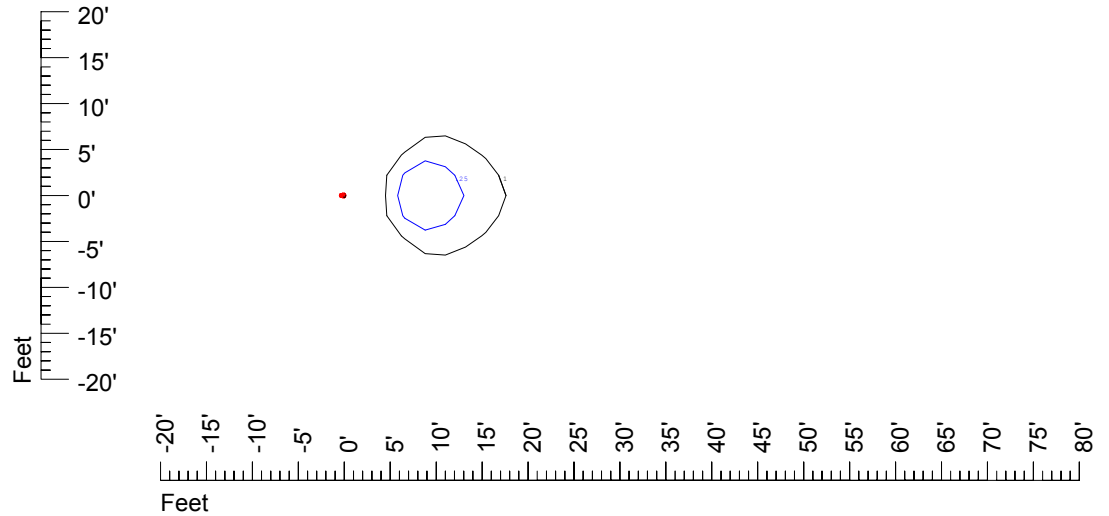

Isoline values — 0.1 fc — 0.25 fc — 0.5 fc — 1.0 fc — 2.0 fc

Mounting height 9' Tilt 0°

Mounting height 9' Tilt 30°

Mounting height 9' Tilt 15°

Mounting height 9' Tilt 45°

IES Photometric files C9234

Isoline template at 11' mounting height

Isoline values — 0.1 fc — 0.25 fc — 0.5 fc — 1.0 fc — 2.0 fc

Mounting height 11' Tilt 0°

Mounting height 11' Tilt 30°

Mounting height 11' Tilt 15°

Mounting height 11' Tilt 45°

IES Photometric files C9234

Isoline template at 15' mounting height

Isoline values — 0.1 fc — 0.25 fc — 0.5 fc — 1.0 fc — 2.0 fc

Mounting height 15' Tilt 0°

Mounting height 15' Tilt 30°

Mounting height 15' Tilt 15°

Mounting height 15' Tilt 45°

IES Photometric files C9234

Isoline template at 20' mounting height

Isoline values — 0.1 fc — 0.25 fc — 0.5 fc — 1.0 fc — 2.0 fc

Mounting height 20' Tilt 0°

Mounting height 20' Tilt 30°

Mounting height 20' Tilt 15°

Mounting height 20' Tilt 45°