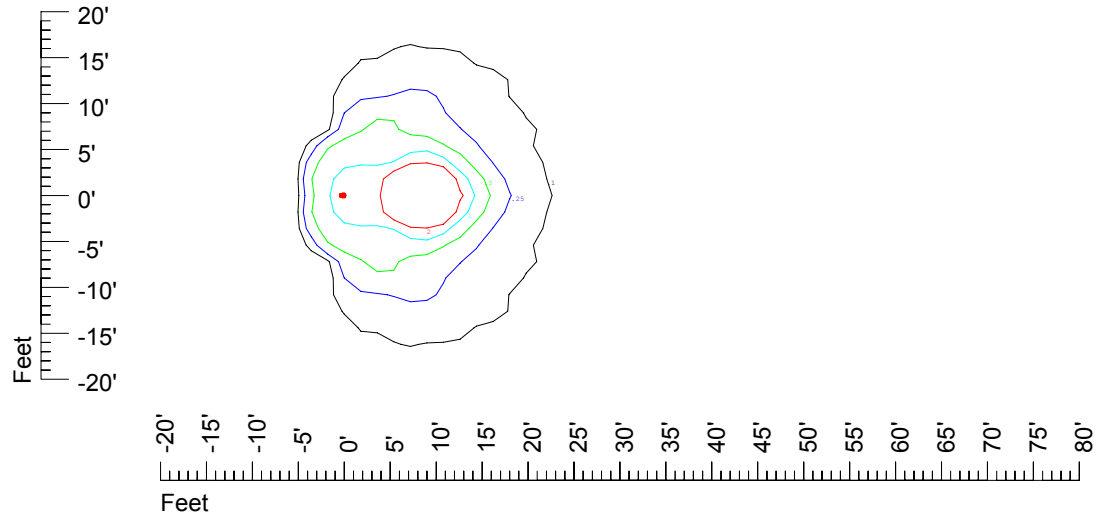

Isoline values — 0.1 fc — 0.25 fc — 0.5 fc — 1.0 fc — 2.0 fc

Mounting height 7' Tilt 0°

Mounting height 7' Tilt 30°

Mounting height 7' Tilt 15°

Mounting height 7' Tilt 45°

IES Photometric files C9233

Isoline template at 9' mounting height

Isoline values — 0.1 fc — 0.25 fc — 0.5 fc — 1.0 fc — 2.0 fc

Mounting height 9' Tilt 0°

Mounting height 9' Tilt 30°

Mounting height 9' Tilt 15°

Mounting height 9' Tilt 45°

IES Photometric files C9233

Isoline template at 11' mounting height

Isoline values — 0.1 fc — 0.25 fc — 0.5 fc — 1.0 fc — 2.0 fc

Mounting height 11' Tilt 0°

Mounting height 11' Tilt 30°

Mounting height 11' Tilt 15°

Mounting height 11' Tilt 45°

IES Photometric files C9233

Isoline template at 15' mounting height