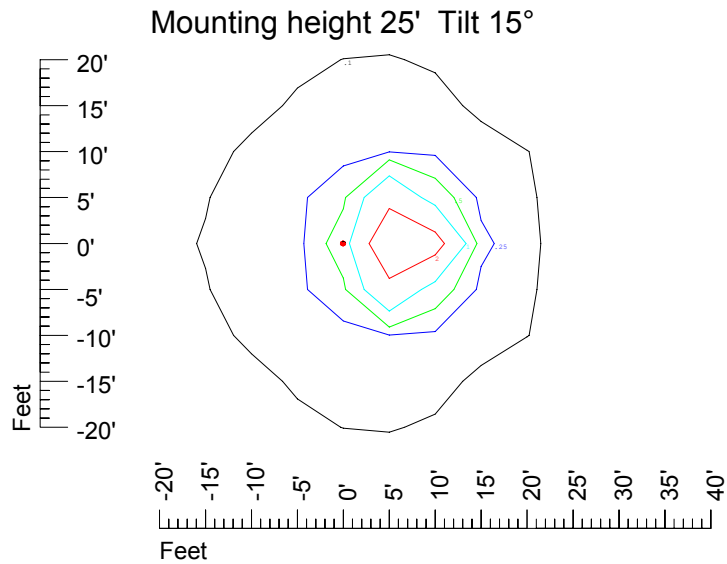

IES Photometric files C9233

Isoline template at 25' mounting height

Isoline values — 0.1 fc — 0.25 fc — 0.5 fc — 1.0 fc — 2.0 fc