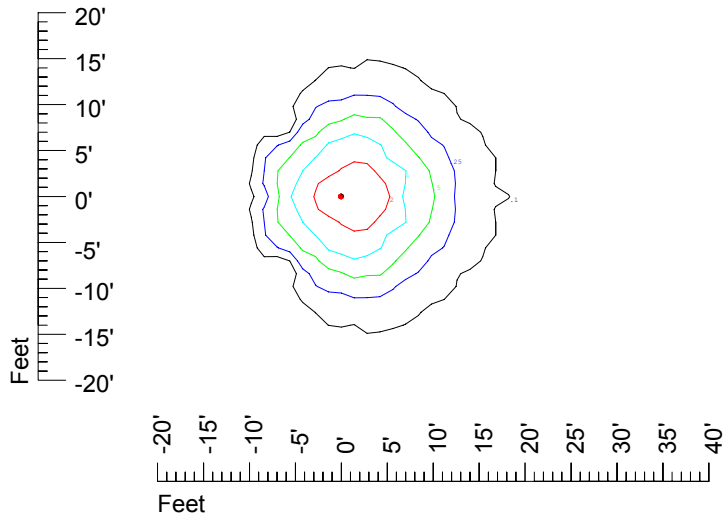

IES File: C9233

Lighting level in fc / Distance in feet

Vertical plan 0° to 180°
Horizontal plan 0°

— 2 fc — 1 fc — 0.5 fc — 0.25 fc — 0.1 fc

IES Photometric files C9233

Isoline template at 7' mounting height

Isoline values — 0.1 fc — 0.25 fc — 0.5 fc — 1.0 fc — 2.0 fc

Mounting height 7' Tilt 0°

Mounting height 7' Tilt 30°

Mounting height 7' Tilt 15°

Mounting height 7' Tilt 45°

IES Photometric files C9233

Isoline template at 9' mounting height

Isoline values — 0.1 fc — 0.25 fc — 0.5 fc — 1.0 fc — 2.0 fc

Mounting height 9' Tilt 0°

Mounting height 9' Tilt 30°

Mounting height 9' Tilt 15°

Mounting height 9' Tilt 45°

IES Photometric files C9233

Isoline template at 11' mounting height

Isoline values — 0.1 fc — 0.25 fc — 0.5 fc — 1.0 fc — 2.0 fc

Mounting height 11' Tilt 0°

Mounting height 11' Tilt 30°

Mounting height 11' Tilt 15°

Mounting height 11' Tilt 45°

IES Photometric files C9233

Isoline template at 15' mounting height