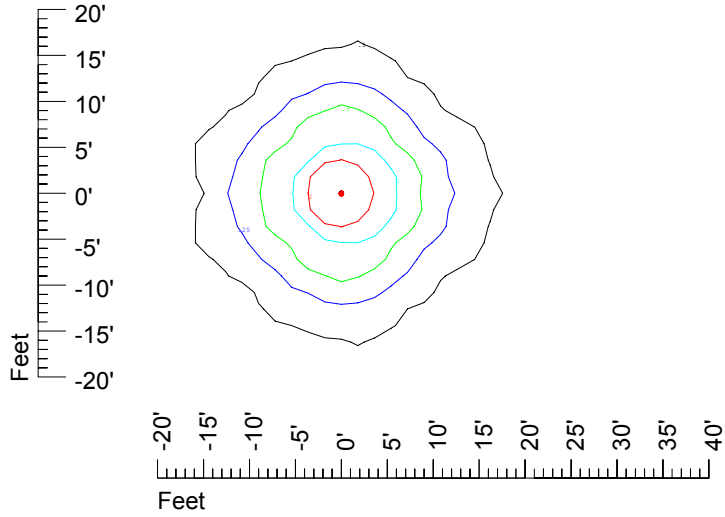

IES File: C9233

Lighting level in fc / Distance in feet

Vertical plan 0° to 180°
Horizontal plan 0°

— 2 fc — 1 fc — 0.5 fc — 0.25 fc — 0.1 fc

IES Photometric files C9233

Isoline template at 7' mounting height

Isoline values — 0.1 fc — 0.25 fc — 0.5 fc — 1.0 fc — 2.0 fc

Mounting height 7' Tilt 0°

Mounting height 7' Tilt 30°

Mounting height 7' Tilt 15°

Mounting height 7' Tilt 45°

IES Photometric files C9233

Isoline template at 9' mounting height

Isoline values — 0.1 fc — 0.25 fc — 0.5 fc — 1.0 fc — 2.0 fc

Mounting height 9' Tilt 0°

Mounting height 9' Tilt 30°

Mounting height 9' Tilt 15°

Mounting height 9' Tilt 45°

IES Photometric files C9233

Isoline template at 11' mounting height

Isoline values — 0.1 fc — 0.25 fc — 0.5 fc — 1.0 fc — 2.0 fc

Mounting height 11' Tilt 0°

Mounting height 11' Tilt 30°

Mounting height 11' Tilt 15°

Mounting height 11' Tilt 45°

IES Photometric files C9233

Isoline template at 15' mounting height