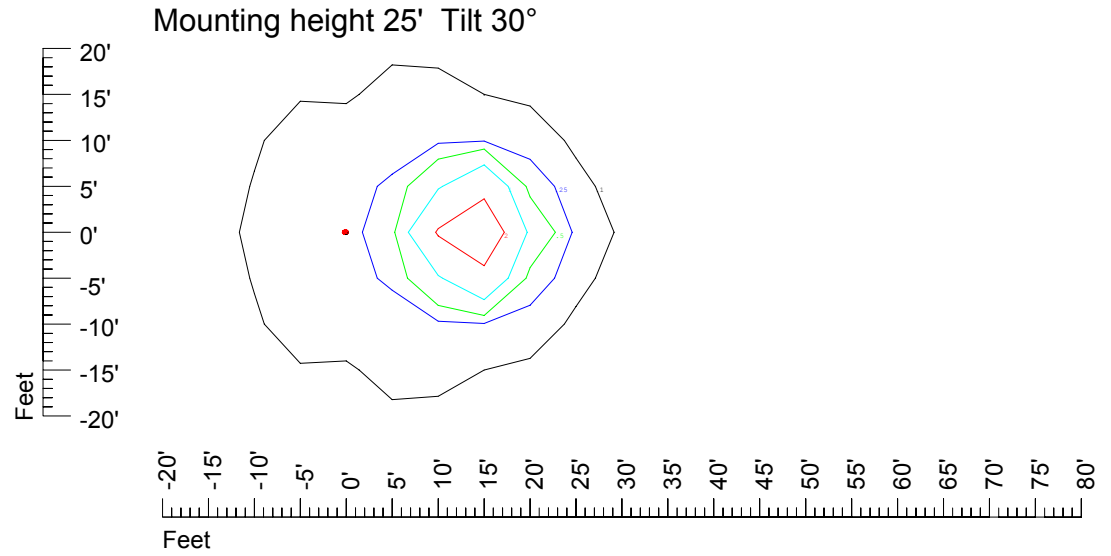

Isoline values — 0.1 fc — 0.25 fc — 0.5 fc — 1.0 fc — 2.0 fc

Mounting height 9' Tilt 0°

Mounting height 9' Tilt 30°

Mounting height 9' Tilt 15°

Mounting height 9' Tilt 45°

IES Photometric files C9233

Isoline template at 11' mounting height

Isoline values — 0.1 fc — 0.25 fc — 0.5 fc — 1.0 fc — 2.0 fc

Mounting height 11' Tilt 0°

Mounting height 11' Tilt 30°

Mounting height 11' Tilt 15°

Mounting height 11' Tilt 45°

IES Photometric files C9233

Isoline template at 15' mounting height

Isoline values — 0.1 fc — 0.25 fc — 0.5 fc — 1.0 fc — 2.0 fc

Mounting height 15' Tilt 0°

Mounting height 15' Tilt 30°

Mounting height 15' Tilt 15°

Mounting height 15' Tilt 45°

IES Photometric files C9233

Isoline template at 20' mounting height

Isoline values — 0.1 fc — 0.25 fc — 0.5 fc — 1.0 fc — 2.0 fc

IES Photometric files C9233

Isoline template at 25' mounting height

Isoline values — 0.1 fc — 0.25 fc — 0.5 fc — 1.0 fc — 2.0 fc

IES Photometric files C9233