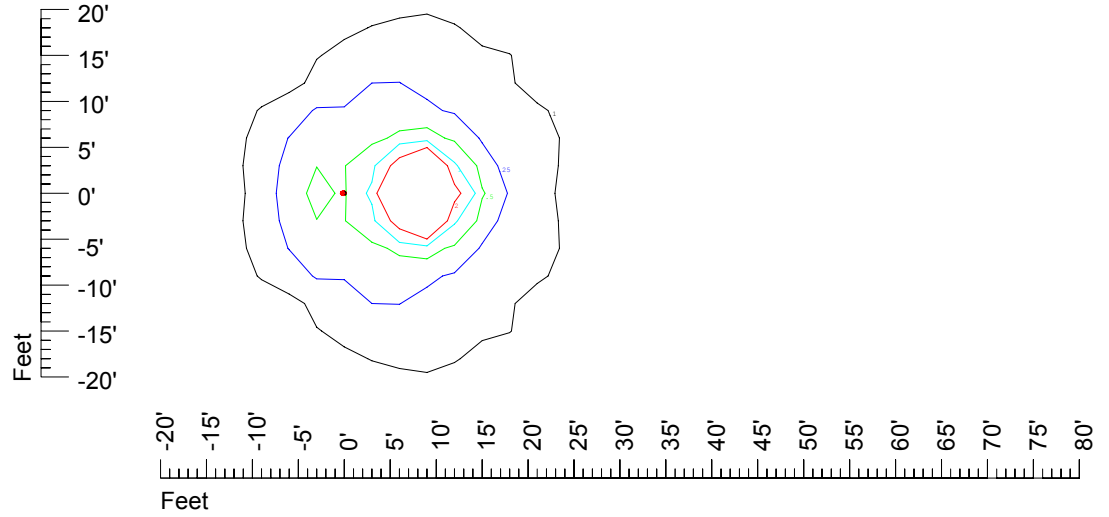

Isoline values — 0.1 fc — 0.25 fc — 0.5 fc — 1.0 fc — 2.0 fc

Mounting height 7' Tilt 0°

Mounting height 7' Tilt 30°

Mounting height 7' Tilt 15°

Mounting height 7' Tilt 45°

IES Photometric files C9233

Isoline template at 9' mounting height

Isoline values — 0.1 fc — 0.25 fc — 0.5 fc — 1.0 fc — 2.0 fc

Mounting height 9' Tilt 0°

Mounting height 9' Tilt 30°

Mounting height 9' Tilt 15°

Mounting height 9' Tilt 45°

IES Photometric files C9233

Isoline template at 11' mounting height

Isoline values — 0.1 fc — 0.25 fc — 0.5 fc — 1.0 fc — 2.0 fc

Mounting height 11' Tilt 0°

Mounting height 11' Tilt 30°

Mounting height 11' Tilt 15°

Mounting height 11' Tilt 45°

IES Photometric files C9233

Isoline template at 15' mounting height

Isoline values — 0.1 fc — 0.25 fc — 0.5 fc — 1.0 fc — 2.0 fc

Mounting height 15' Tilt 0°

Mounting height 15' Tilt 30°

Mounting height 15' Tilt 15°

Mounting height 15' Tilt 45°

IES Photometric files C9233

Isoline template at 20' mounting height