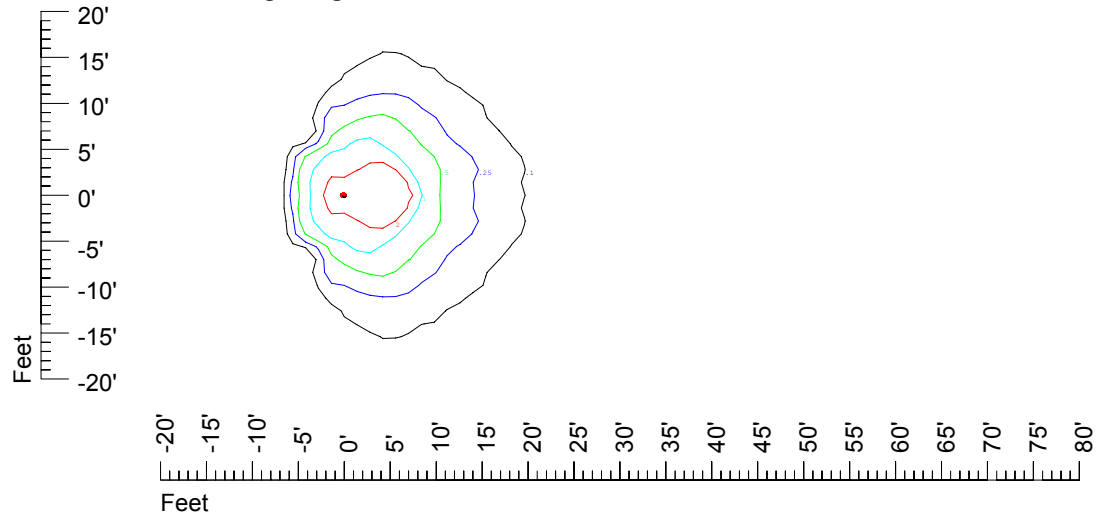

IES File: C9233

Lighting level in fc / Distance in feet

Vertical plan 0° to 180°
Horizontal plan 0°

— 2 fc — 1 fc — 0.5 fc — 0.25 fc — 0.1 fc

IES Photometric files C9233

Isoline template at 7' mounting height

Isoline values — 0.1 fc — 0.25 fc — 0.5 fc — 1.0 fc — 2.0 fc

Mounting height 7' Tilt 0°

Mounting height 7' Tilt 30°

Mounting height 7' Tilt 15°

Mounting height 7' Tilt 45°

IES Photometric files C9233

Isoline template at 9' mounting height

Isoline values — 0.1 fc — 0.25 fc — 0.5 fc — 1.0 fc — 2.0 fc

Mounting height 9' Tilt 0°

Mounting height 9' Tilt 30°

Mounting height 9' Tilt 15°

Mounting height 9' Tilt 45°

IES Photometric files C9233

Isoline template at 11' mounting height