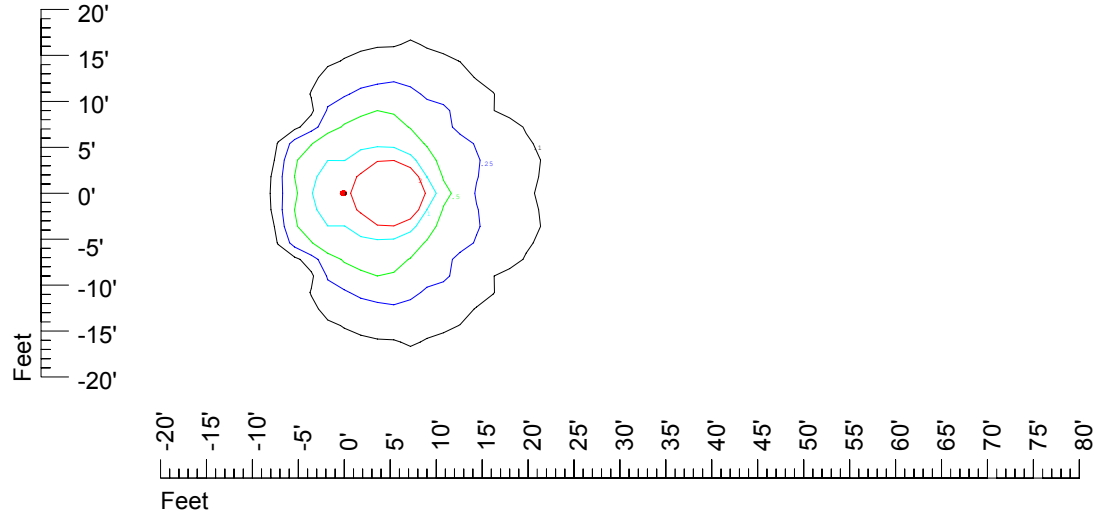

IES File: C9233

Lighting level in fc / Distance in feet

Vertical plan 0° to 180°
Horizontal plan 0°

— 2 fc — 1 fc — 0.5 fc — 0.25 fc — 0.1 fc

IES Photometric files C9233

Isoline template at 7' mounting height

Isoline values — 0.1 fc — 0.25 fc — 0.5 fc — 1.0 fc — 2.0 fc

Mounting height 7' Tilt 0°

Mounting height 7' Tilt 30°

Mounting height 7' Tilt 15°

Mounting height 7' Tilt 45°

IES Photometric files C9233

Isoline template at 9' mounting height

Isoline values — 0.1 fc — 0.25 fc — 0.5 fc — 1.0 fc — 2.0 fc

Mounting height 9' Tilt 0°

Mounting height 9' Tilt 30°

Mounting height 9' Tilt 15°

Mounting height 9' Tilt 45°

IES Photometric files C9233

Isoline template at 11' mounting height