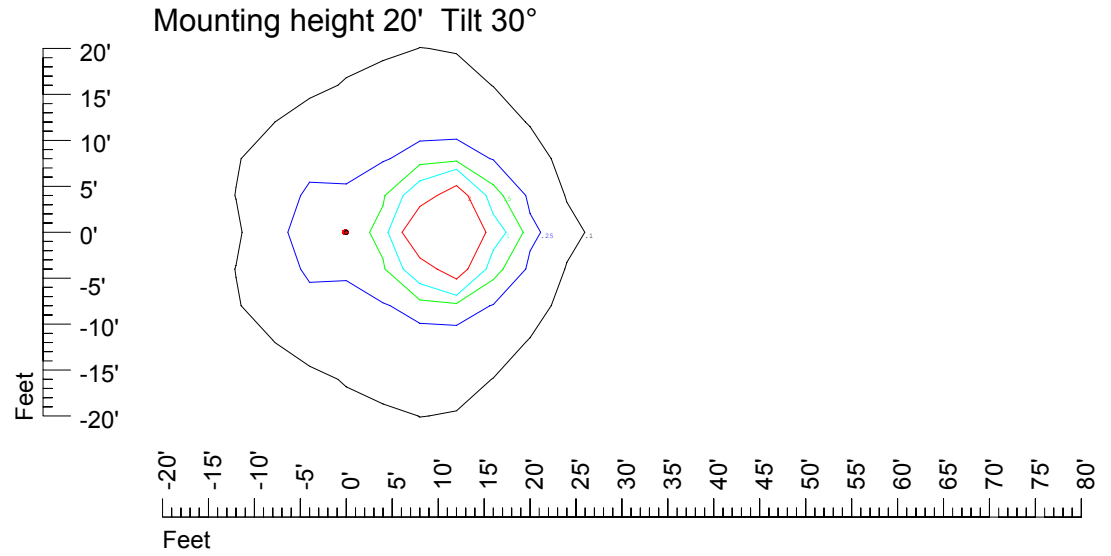

Isoline values — 0.1 fc — 0.25 fc — 0.5 fc — 1.0 fc — 2.0 fc

Mounting height 11' Tilt 0°

Mounting height 11' Tilt 30°

Mounting height 11' Tilt 15°

Mounting height 11' Tilt 45°

IES Photometric files C9233

Isoline template at 15' mounting height

Isoline values — 0.1 fc — 0.25 fc — 0.5 fc — 1.0 fc — 2.0 fc

Mounting height 15' Tilt 0°

Mounting height 15' Tilt 30°

Mounting height 15' Tilt 15°

Mounting height 15' Tilt 45°

IES Photometric files C9233

Isoline template at 20' mounting height

Isoline values — 0.1 fc — 0.25 fc — 0.5 fc — 1.0 fc — 2.0 fc

IES Photometric files C9233

Isoline template at 25' mounting height

Isoline values — 0.1 fc — 0.25 fc — 0.5 fc — 1.0 fc — 2.0 fc

IES Photometric files C9233