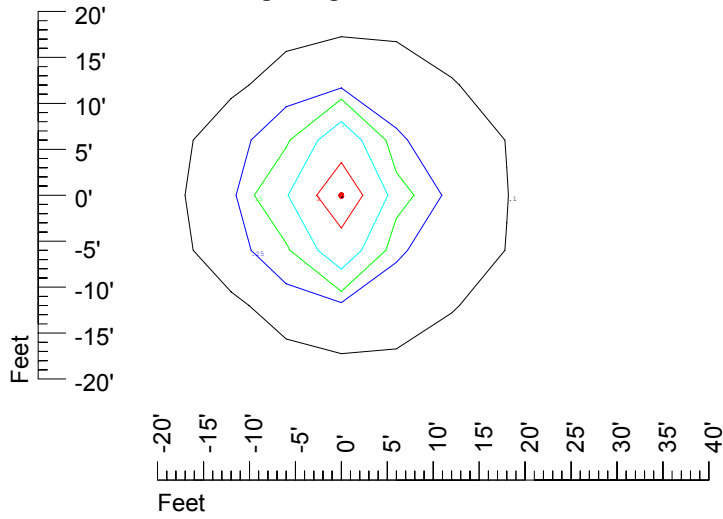

IES Photometric files C9233

Isoline template at 30' mounting height

Isoline values — 0.1 fc — 0.25 fc — 0.5 fc — 1.0 fc — 2.0 fc

Mounting height 30' Tilt 0°