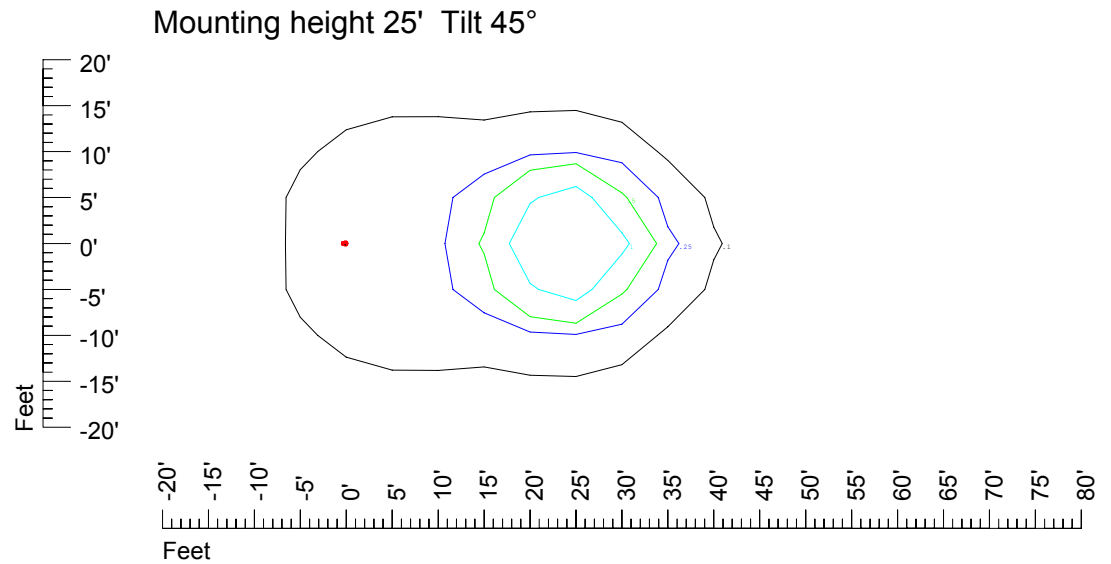

Isoline values — 0.1 fc — 0.25 fc — 0.5 fc — 1.0 fc — 2.0 fc

Mounting height 9' Tilt 0°

Mounting height 9' Tilt 30°

Mounting height 9' Tilt 15°

Mounting height 9' Tilt 45°

IES Photometric files C9233

Isoline template at 11' mounting height

Isoline values — 0.1 fc — 0.25 fc — 0.5 fc — 1.0 fc — 2.0 fc

Mounting height 11' Tilt 0°

Mounting height 11' Tilt 30°

Mounting height 11' Tilt 15°

Mounting height 11' Tilt 45°

IES Photometric files C9233

Isoline template at 15' mounting height

Isoline values — 0.1 fc — 0.25 fc — 0.5 fc — 1.0 fc — 2.0 fc

Mounting height 15' Tilt 0°

Mounting height 15' Tilt 30°

Mounting height 15' Tilt 15°

Mounting height 15' Tilt 45°

IES Photometric files C9233

Isoline template at 20' mounting height

Isoline values — 0.1 fc — 0.25 fc — 0.5 fc — 1.0 fc — 2.0 fc

IES Photometric files C9233

Isoline template at 25' mounting height

Isoline values — 0.1 fc — 0.25 fc — 0.5 fc — 1.0 fc — 2.0 fc

IES Photometric files C9233