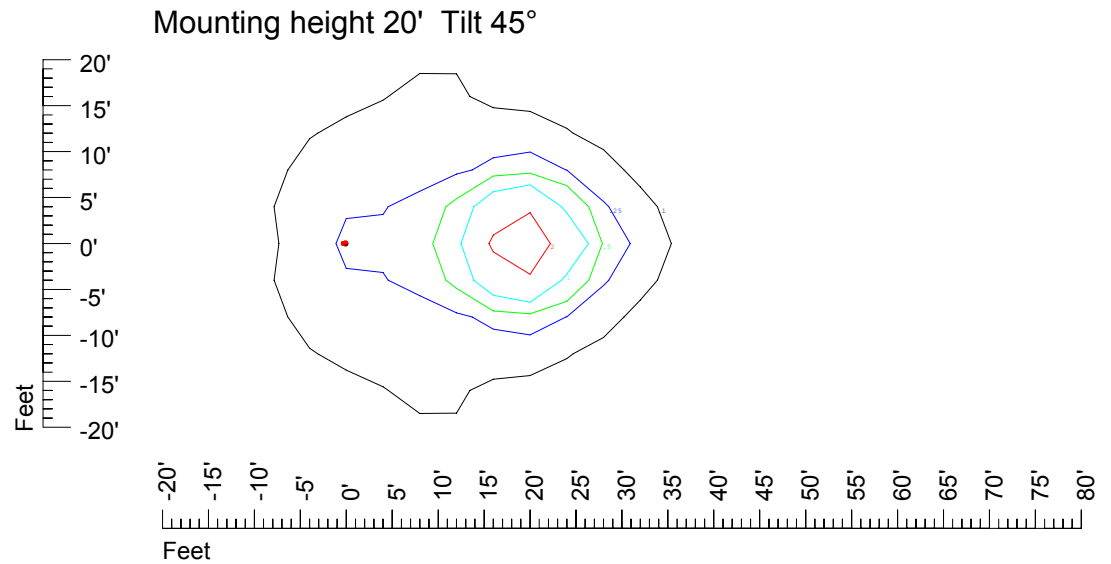

Isoline values — 0.1 fc — 0.25 fc — 0.5 fc — 1.0 fc — 2.0 fc

Mounting height 9' Tilt 0°

Mounting height 9' Tilt 30°

Mounting height 9' Tilt 15°

Mounting height 9' Tilt 45°

IES Photometric files C9233

Isoline template at 11' mounting height

Isoline values — 0.1 fc — 0.25 fc — 0.5 fc — 1.0 fc — 2.0 fc

Mounting height 11' Tilt 0°

Mounting height 11' Tilt 30°

Mounting height 11' Tilt 15°

Mounting height 11' Tilt 45°

IES Photometric files C9233

Isoline template at 15' mounting height

Isoline values — 0.1 fc — 0.25 fc — 0.5 fc — 1.0 fc — 2.0 fc

Mounting height 15' Tilt 0°

Mounting height 15' Tilt 30°

Mounting height 15' Tilt 15°

Mounting height 15' Tilt 45°

IES Photometric files C9233

Isoline template at 20' mounting height

Isoline values — 0.1 fc — 0.25 fc — 0.5 fc — 1.0 fc — 2.0 fc

IES Photometric files C9233

Isoline template at 25' mounting height

Isoline values — 0.1 fc — 0.25 fc — 0.5 fc — 1.0 fc — 2.0 fc

IES Photometric files C9233