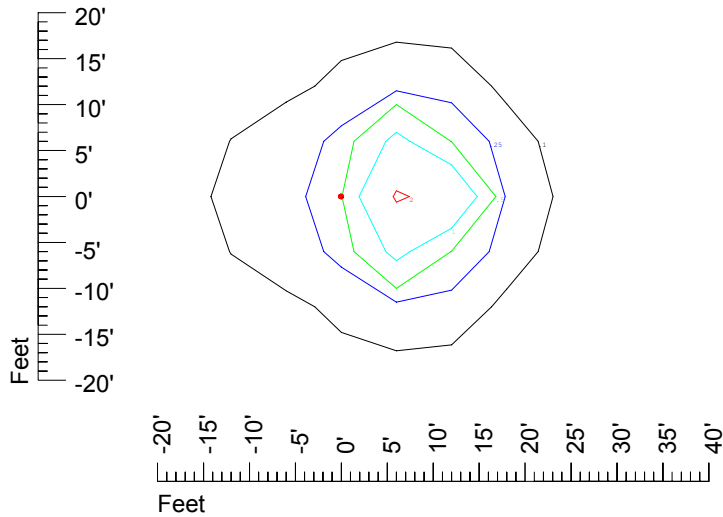

Isoline values — 0.1 fc — 0.25 fc — 0.5 fc — 1.0 fc — 2.0 fc

Mounting height 11' Tilt 0°

Mounting height 11' Tilt 30°

Mounting height 11' Tilt 15°

Mounting height 11' Tilt 45°

IES Photometric files C9233

Isoline template at 15' mounting height

Isoline values — 0.1 fc — 0.25 fc — 0.5 fc — 1.0 fc — 2.0 fc

Mounting height 15' Tilt 0°

Mounting height 15' Tilt 30°

Mounting height 15' Tilt 15°

Mounting height 15' Tilt 45°

IES Photometric files C9233

Isoline template at 20' mounting height

Isoline values — 0.1 fc — 0.25 fc — 0.5 fc — 1.0 fc — 2.0 fc

IES Photometric files C9233

Isoline template at 25' mounting height

Isoline values — 0.1 fc — 0.25 fc — 0.5 fc — 1.0 fc — 2.0 fc

IES Photometric files C9233

Isoline template at 30' mounting height

Isoline values — 0.1 fc — 0.25 fc — 0.5 fc — 1.0 fc — 2.0 fc

Mounting height 30' Tilt 0°

Mounting height 30' Tilt 30°

Mounting height 30' Tilt 15°

Mounting height 30' Tilt 45°