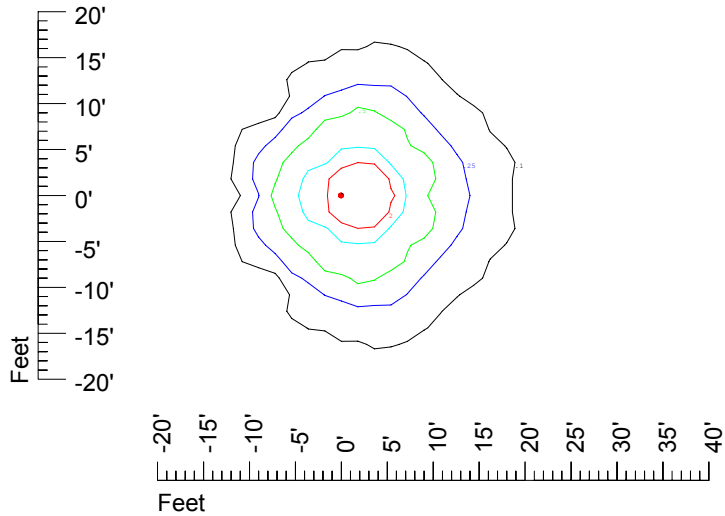

IES File: C9233

Lighting level in fc / Distance in feet

Vertical plan 0° to 180°
Horizontal plan 0°

— 2 fc — 1 fc — 0.5 fc — 0.25 fc — 0.1 fc

IES Photometric files C9233

Isoline template at 7' mounting height

Isoline values — 0.1 fc — 0.25 fc — 0.5 fc — 1.0 fc — 2.0 fc

Mounting height 7' Tilt 0°

Mounting height 7' Tilt 30°

Mounting height 7' Tilt 15°

Mounting height 7' Tilt 45°

IES Photometric files C9233

Isoline template at 9' mounting height

Isoline values — 0.1 fc — 0.25 fc — 0.5 fc — 1.0 fc — 2.0 fc

Mounting height 9' Tilt 0°

Mounting height 9' Tilt 30°

Mounting height 9' Tilt 15°

Mounting height 9' Tilt 45°

IES Photometric files C9233

Isoline template at 11' mounting height

Isoline values — 0.1 fc — 0.25 fc — 0.5 fc — 1.0 fc — 2.0 fc

Mounting height 11' Tilt 0°

Mounting height 11' Tilt 30°

Mounting height 11' Tilt 15°

Mounting height 11' Tilt 45°

IES Photometric files C9233

Isoline template at 15' mounting height