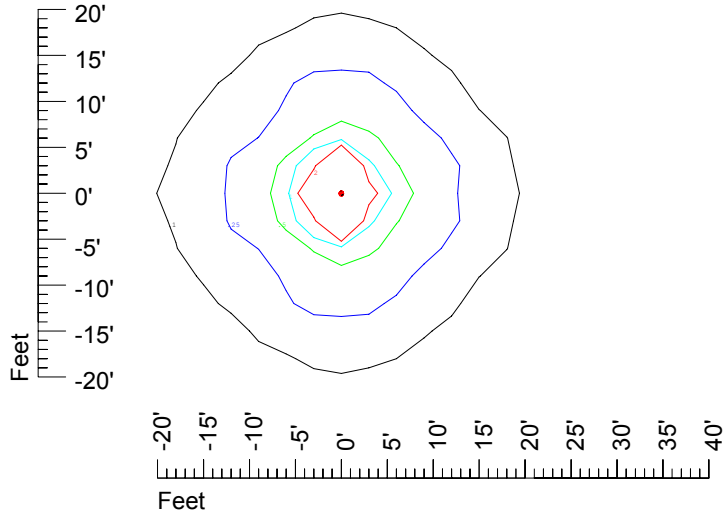

Isoline values — 0.1 fc — 0.25 fc — 0.5 fc — 1.0 fc — 2.0 fc

Mounting height 7' Tilt 0°

Mounting height 7' Tilt 30°

Mounting height 7' Tilt 15°

Mounting height 7' Tilt 45°

IES Photometric files C9233

Isoline template at 9' mounting height

Isoline values — 0.1 fc — 0.25 fc — 0.5 fc — 1.0 fc — 2.0 fc

Mounting height 9' Tilt 0°

Mounting height 9' Tilt 30°

Mounting height 9' Tilt 15°

Mounting height 9' Tilt 45°

IES Photometric files C9233

Isoline template at 11' mounting height

Isoline values — 0.1 fc — 0.25 fc — 0.5 fc — 1.0 fc — 2.0 fc

Mounting height 11' Tilt 0°

Mounting height 11' Tilt 30°

Mounting height 11' Tilt 15°

Mounting height 11' Tilt 45°

IES Photometric files C9233

Isoline template at 15' mounting height

Isoline values — 0.1 fc — 0.25 fc — 0.5 fc — 1.0 fc — 2.0 fc

Mounting height 15' Tilt 0°

Mounting height 15' Tilt 30°

Mounting height 15' Tilt 15°

Mounting height 15' Tilt 45°

IES Photometric files C9233

Isoline template at 20' mounting height