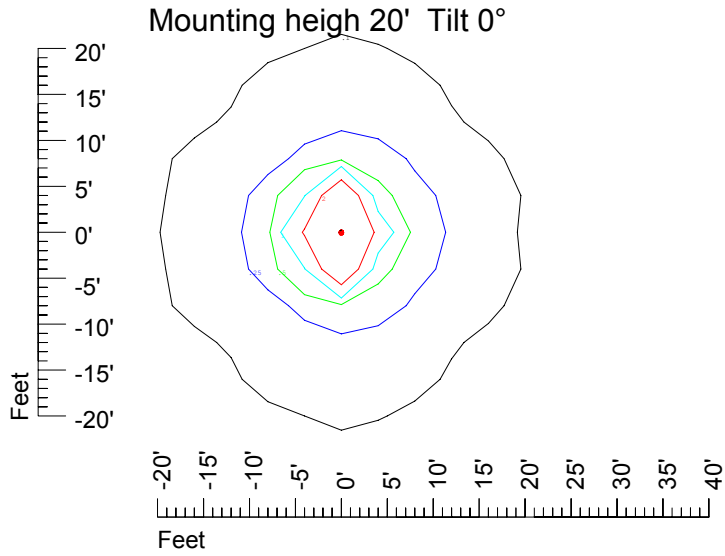

IES Photometric files C9233

Isoline template at 20' mounting height

Isoline values — 0.1 fc — 0.25 fc — 0.5 fc — 1.0 fc — 2.0 fc