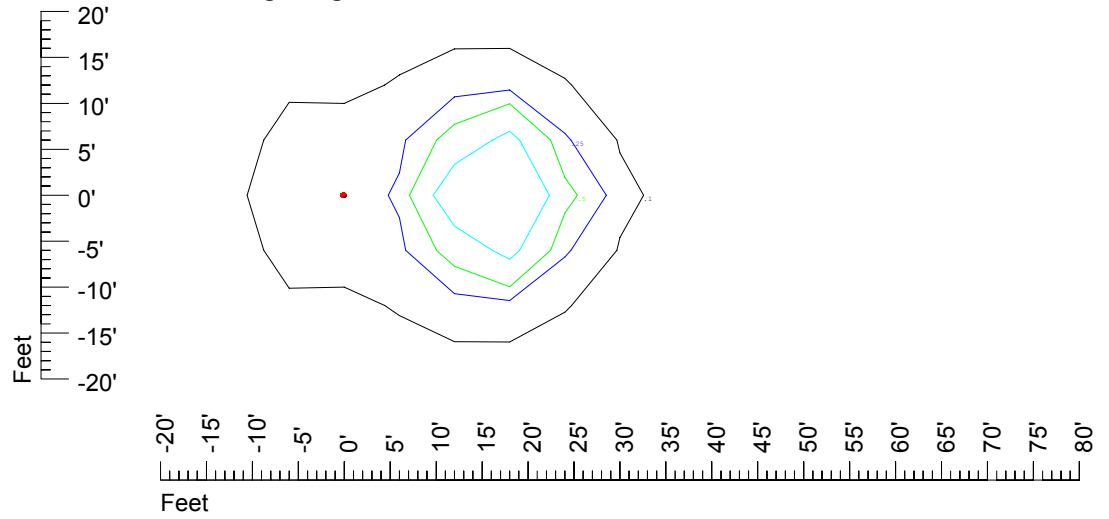

Isoline values — 0.1 fc — 0.25 fc — 0.5 fc — 1.0 fc — 2.0 fc

Mounting height 11' Tilt 0°

Mounting height 11' Tilt 30°

Mounting height 11' Tilt 15°

Mounting height 11' Tilt 45°

IES Photometric files C9233

Isoline template at 15' mounting height

Isoline values — 0.1 fc — 0.25 fc — 0.5 fc — 1.0 fc — 2.0 fc

Mounting height 15' Tilt 0°

Mounting height 15' Tilt 30°

Mounting height 15' Tilt 15°

Mounting height 15' Tilt 45°

IES Photometric files C9233

Isoline template at 20' mounting height

Isoline values — 0.1 fc — 0.25 fc — 0.5 fc — 1.0 fc — 2.0 fc

IES Photometric files C9233

Isoline template at 25' mounting height

Isoline values — 0.1 fc — 0.25 fc — 0.5 fc — 1.0 fc — 2.0 fc

IES Photometric files C9233

Isoline template at 30' mounting height

Isoline values — 0.1 fc — 0.25 fc — 0.5 fc — 1.0 fc — 2.0 fc

Mounting height 30' Tilt 0°

Mounting height 30' Tilt 30°

Mounting height 30' Tilt 15°

Mounting height 30' Tilt 45°