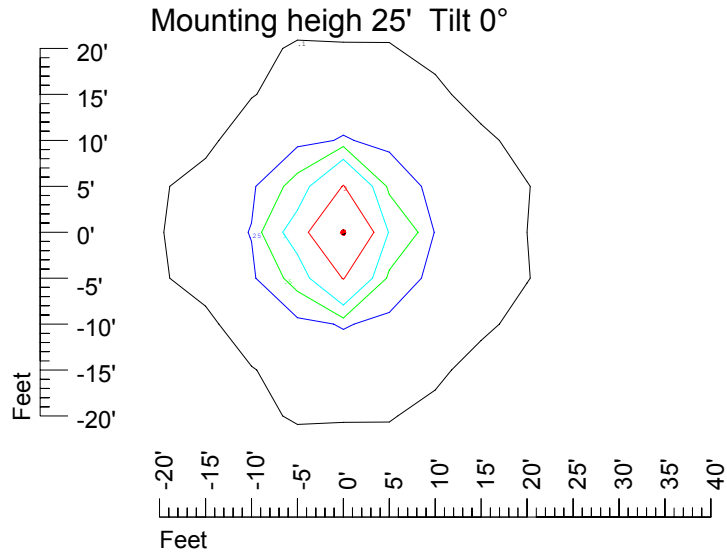

IES Photometric files C9233

Isoline template at 25' mounting height

Isoline values — 0.1 fc — 0.25 fc — 0.5 fc — 1.0 fc — 2.0 fc