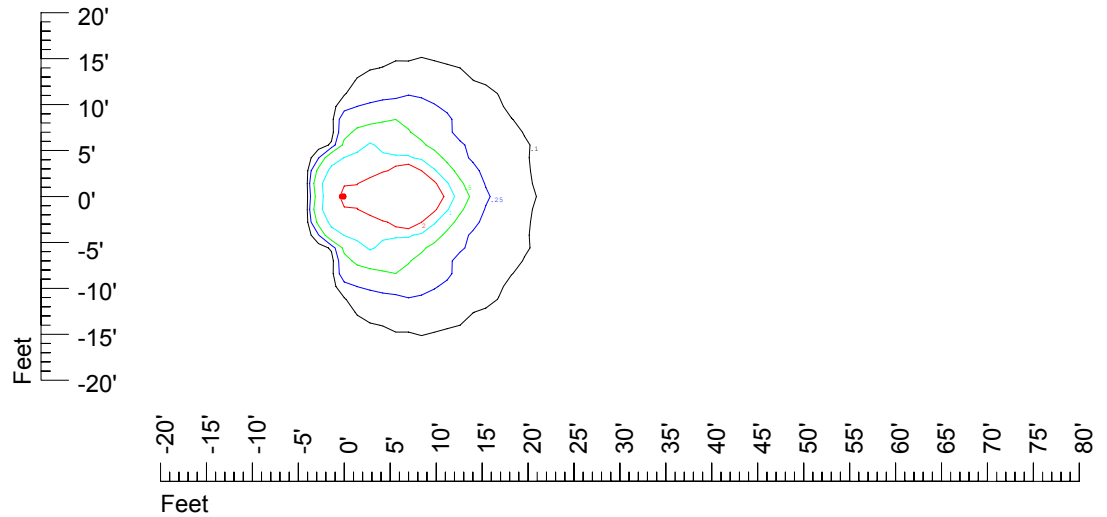

IES File: C9233

Lighting level in fc / Distance in feet

Vertical plan 0° to 180°
Horizontal plan 0°

— 2 fc — 1 fc — 0.5 fc — 0.25 fc — 0.1 fc

IES Photometric files C9233

Isoline template at 7' mounting height

Isoline values — 0.1 fc — 0.25 fc — 0.5 fc — 1.0 fc — 2.0 fc

Mounting height 7' Tilt 0°

Mounting height 7' Tilt 30°

Mounting height 7' Tilt 15°

Mounting height 7' Tilt 45°

IES Photometric files C9233

Isoline template at 9' mounting height

Isoline values — 0.1 fc — 0.25 fc — 0.5 fc — 1.0 fc — 2.0 fc

Mounting height 9' Tilt 0°

Mounting height 9' Tilt 30°

Mounting height 9' Tilt 15°

Mounting height 9' Tilt 45°

IES Photometric files C9233

Isoline template at 11' mounting height