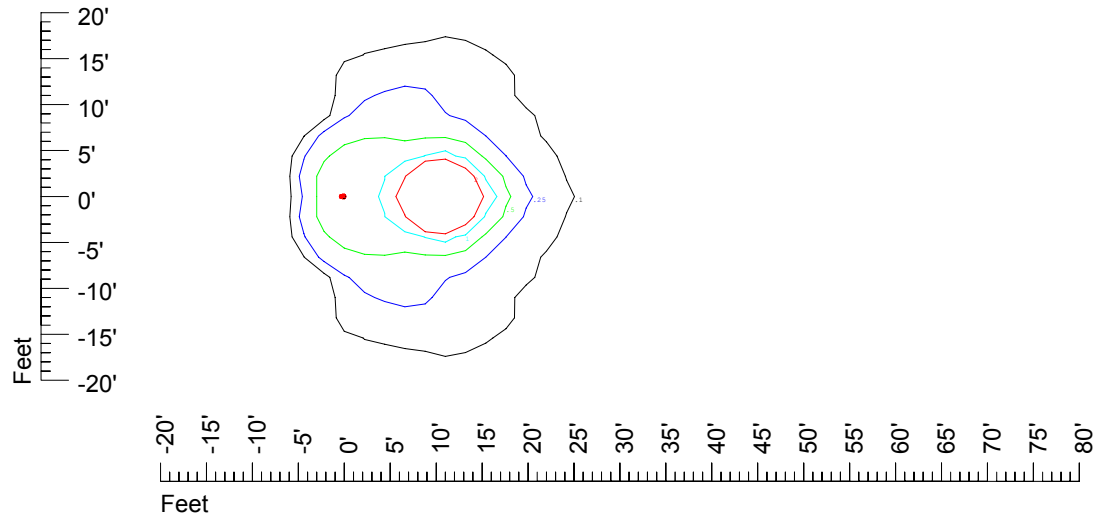

Isoline values — 0.1 fc — 0.25 fc — 0.5 fc — 1.0 fc — 2.0 fc

Mounting height 9' Tilt 0°

Mounting height 9' Tilt 30°

Mounting height 9' Tilt 15°

Mounting height 9' Tilt 45°

IES Photometric files C9233

Isoline template at 11' mounting height

Isoline values — 0.1 fc — 0.25 fc — 0.5 fc — 1.0 fc — 2.0 fc

Mounting height 11' Tilt 0°

Mounting height 11' Tilt 30°

Mounting height 11' Tilt 15°

Mounting height 11' Tilt 45°

IES Photometric files C9233

Isoline template at 15' mounting height