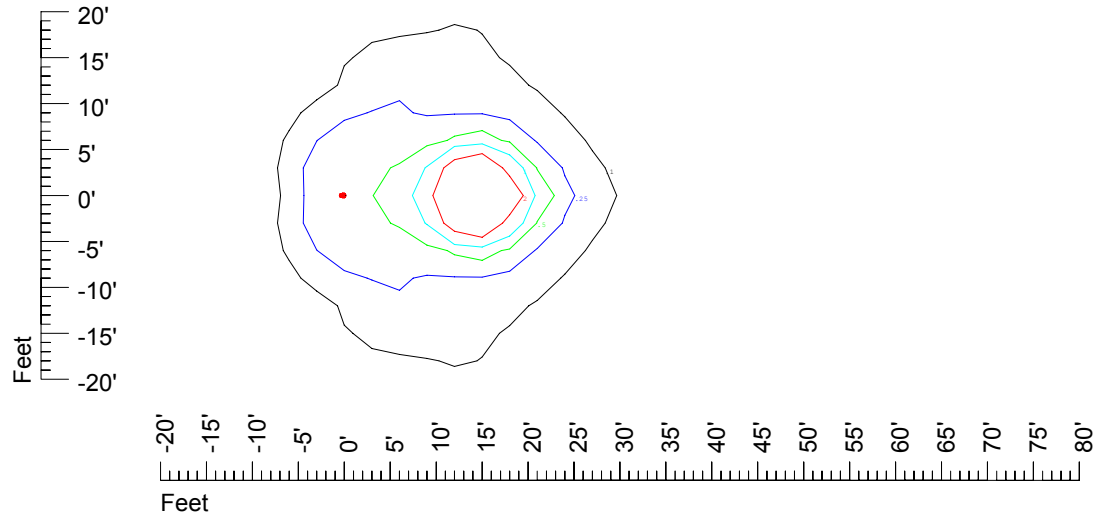

Isoline values — 0.1 fc — 0.25 fc — 0.5 fc — 1.0 fc — 2.0 fc

Mounting height 7' Tilt 0°

Mounting height 7' Tilt 30°

Mounting height 7' Tilt 15°

Mounting height 7' Tilt 45°

IES Photometric files C9233

Isoline template at 9' mounting height

Isoline values — 0.1 fc — 0.25 fc — 0.5 fc — 1.0 fc — 2.0 fc

Mounting height 9' Tilt 0°

Mounting height 9' Tilt 30°

Mounting height 9' Tilt 15°

Mounting height 9' Tilt 45°

IES Photometric files C9233

Isoline template at 11' mounting height

Isoline values — 0.1 fc — 0.25 fc — 0.5 fc — 1.0 fc — 2.0 fc

Mounting height 11' Tilt 0°

Mounting height 11' Tilt 30°

Mounting height 11' Tilt 15°

Mounting height 11' Tilt 45°

IES Photometric files C9233

Isoline template at 15' mounting height

Isoline values — 0.1 fc — 0.25 fc — 0.5 fc — 1.0 fc — 2.0 fc

Mounting height 15' Tilt 0°

Mounting height 15' Tilt 30°

Mounting height 15' Tilt 15°

Mounting height 15' Tilt 45°

IES Photometric files C9233

Isoline template at 20' mounting height