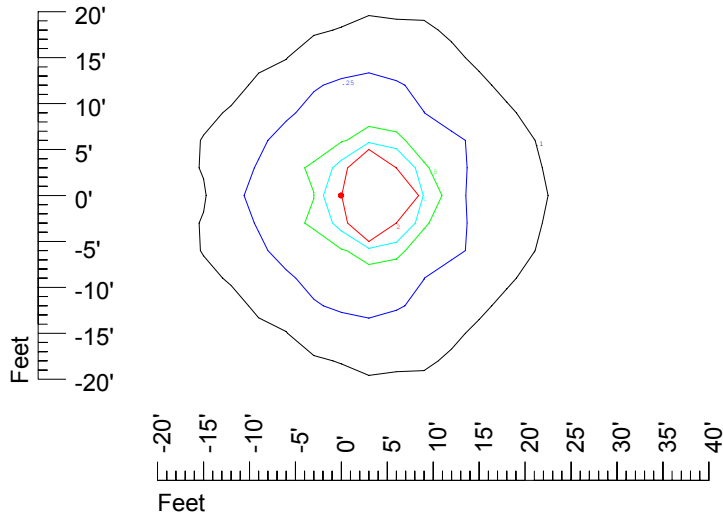

Isoline values — 0.1 fc — 0.25 fc — 0.5 fc — 1.0 fc — 2.0 fc

Mounting height 7' Tilt 0°

Mounting height 7' Tilt 30°

Mounting height 7' Tilt 15°

Mounting height 7' Tilt 45°

IES Photometric files C9233

Isoline template at 9' mounting height

Isoline values — 0.1 fc — 0.25 fc — 0.5 fc — 1.0 fc — 2.0 fc

Mounting height 9' Tilt 0°

Mounting height 9' Tilt 30°

Mounting height 9' Tilt 15°

Mounting height 9' Tilt 45°

IES Photometric files C9233

Isoline template at 11' mounting height

Isoline values — 0.1 fc — 0.25 fc — 0.5 fc — 1.0 fc — 2.0 fc

Mounting height 11' Tilt 0°

Mounting height 11' Tilt 30°

Mounting height 11' Tilt 15°

Mounting height 11' Tilt 45°

IES Photometric files C9233

Isoline template at 15' mounting height

Isoline values — 0.1 fc — 0.25 fc — 0.5 fc — 1.0 fc — 2.0 fc

Mounting height 15' Tilt 0°

Mounting height 15' Tilt 30°

Mounting height 15' Tilt 15°

Mounting height 15' Tilt 45°

IES Photometric files C9233

Isoline template at 20' mounting height