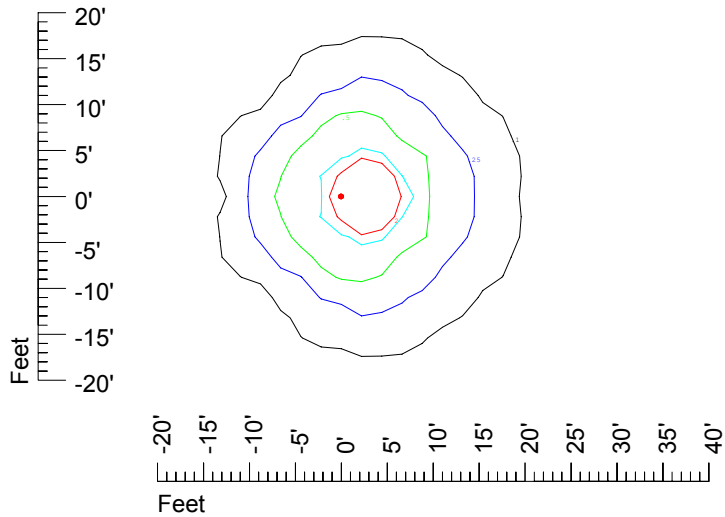

Isoline values — 0.1 fc — 0.25 fc — 0.5 fc — 1.0 fc — 2.0 fc

Mounting height 7' Tilt 0°

Mounting height 7' Tilt 30°

Mounting height 7' Tilt 15°

Mounting height 7' Tilt 45°

IES Photometric files C9233

Isoline template at 9' mounting height

Isoline values — 0.1 fc — 0.25 fc — 0.5 fc — 1.0 fc — 2.0 fc

Mounting height 9' Tilt 0°

Mounting height 9' Tilt 30°

Mounting height 9' Tilt 15°

Mounting height 9' Tilt 45°

IES Photometric files C9233

Isoline template at 11' mounting height

Isoline values — 0.1 fc — 0.25 fc — 0.5 fc — 1.0 fc — 2.0 fc

Mounting height 11' Tilt 0°

Mounting height 11' Tilt 30°

Mounting height 11' Tilt 15°

Mounting height 11' Tilt 45°

IES Photometric files C9233

Isoline template at 15' mounting height

Isoline values — 0.1 fc — 0.25 fc — 0.5 fc — 1.0 fc — 2.0 fc

Mounting height 15' Tilt 0°

Mounting height 15' Tilt 30°

Mounting height 15' Tilt 15°

Mounting height 15' Tilt 45°

IES Photometric files C9233

Isoline template at 20' mounting height