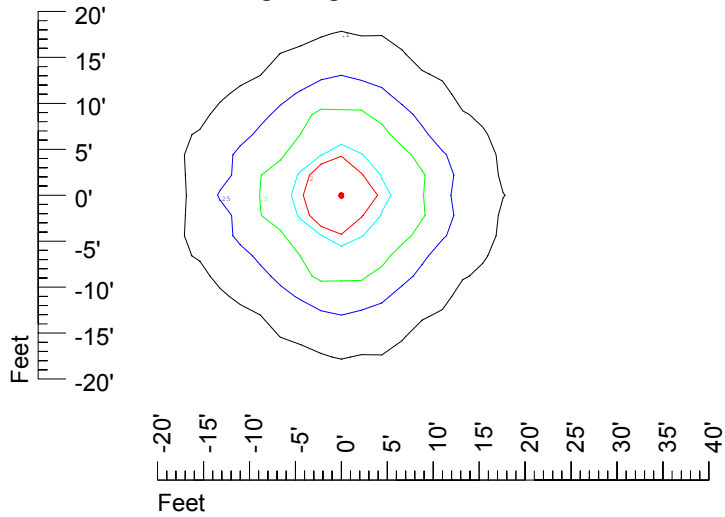

IES File: C9233

Lighting level in fc / Distance in feet

Vertical plan 0° to 180°
Horizontal plan 0°

— 2 fc — 1 fc — 0.5 fc — 0.25 fc — 0.1 fc

IES Photometric files C9233

Isoline template at 7' mounting height

Isoline values — 0.1 fc — 0.25 fc — 0.5 fc — 1.0 fc — 2.0 fc

Mounting height 7' Tilt 0°

Mounting height 7' Tilt 30°

Mounting height 7' Tilt 15°

Mounting height 7' Tilt 45°

IES Photometric files C9233

Isoline template at 9' mounting height

Isoline values — 0.1 fc — 0.25 fc — 0.5 fc — 1.0 fc — 2.0 fc

Mounting height 9' Tilt 0°

Mounting height 9' Tilt 30°

Mounting height 9' Tilt 15°

Mounting height 9' Tilt 45°

IES Photometric files C9233

Isoline template at 11' mounting height

Isoline values — 0.1 fc — 0.25 fc — 0.5 fc — 1.0 fc — 2.0 fc

Mounting height 11' Tilt 0°

Mounting height 11' Tilt 30°

Mounting height 11' Tilt 15°

Mounting height 11' Tilt 45°

IES Photometric files C9233

Isoline template at 15' mounting height