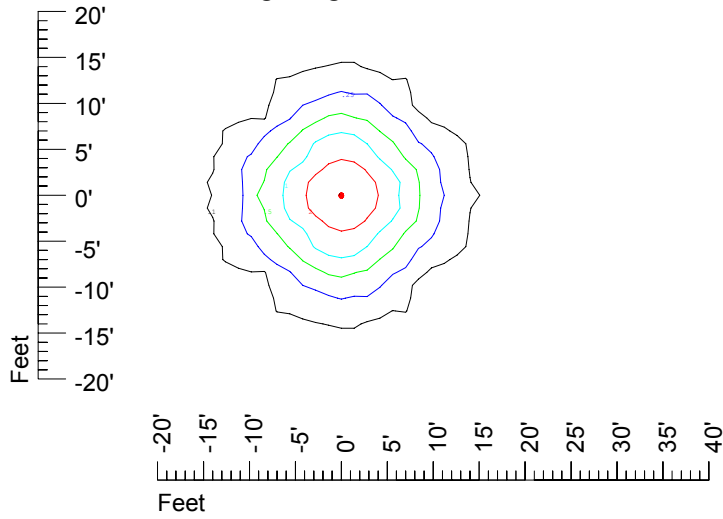

IES File: C9233

Lighting level in fc / Distance in feet

Vertical plan 0° to 180°
Horizontal plan 0°

— 2 fc — 1 fc — 0.5 fc — 0.25 fc — 0.1 fc

IES Photometric files C9233

Isoline template at 7' mounting height

Isoline values — 0.1 fc — 0.25 fc — 0.5 fc — 1.0 fc — 2.0 fc

Mounting height 7' Tilt 0°

Mounting height 7' Tilt 30°

Mounting height 7' Tilt 15°

Mounting height 7' Tilt 45°

IES Photometric files C9233

Isoline template at 9' mounting height

Isoline values — 0.1 fc — 0.25 fc — 0.5 fc — 1.0 fc — 2.0 fc

Mounting height 9' Tilt 0°

Mounting height 9' Tilt 30°

Mounting height 9' Tilt 15°

Mounting height 9' Tilt 45°

IES Photometric files C9233

Isoline template at 11' mounting height

Isoline values — 0.1 fc — 0.25 fc — 0.5 fc — 1.0 fc — 2.0 fc

Mounting height 11' Tilt 0°

Mounting height 11' Tilt 30°

Mounting height 11' Tilt 15°

Mounting height 11' Tilt 45°

IES Photometric files C9233

Isoline template at 15' mounting height