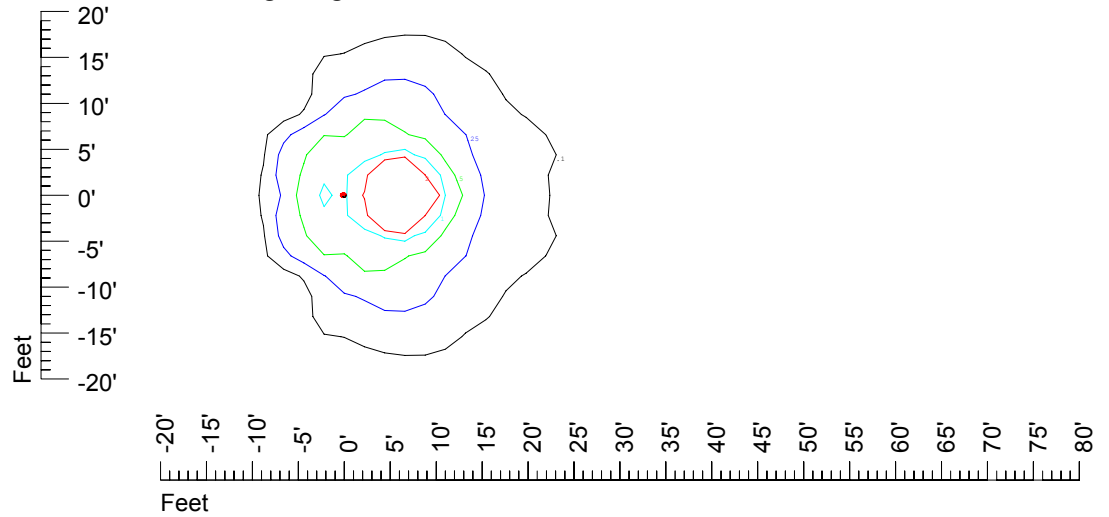

Isoline values — 0.1 fc — 0.25 fc — 0.5 fc — 1.0 fc — 2.0 fc

Mounting height 7' Tilt 0°

Mounting height 7' Tilt 30°

Mounting height 7' Tilt 15°

Mounting height 7' Tilt 45°

IES Photometric files C9233

Isoline template at 9' mounting height

Isoline values — 0.1 fc — 0.25 fc — 0.5 fc — 1.0 fc — 2.0 fc

Mounting height 9' Tilt 0°

Mounting height 9' Tilt 30°

Mounting height 9' Tilt 15°

Mounting height 9' Tilt 45°

IES Photometric files C9233

Isoline template at 11' mounting height

Isoline values — 0.1 fc — 0.25 fc — 0.5 fc — 1.0 fc — 2.0 fc

Mounting height 11' Tilt 0°

Mounting height 11' Tilt 30°

Mounting height 11' Tilt 15°

Mounting height 11' Tilt 45°

IES Photometric files C9233

Isoline template at 15' mounting height