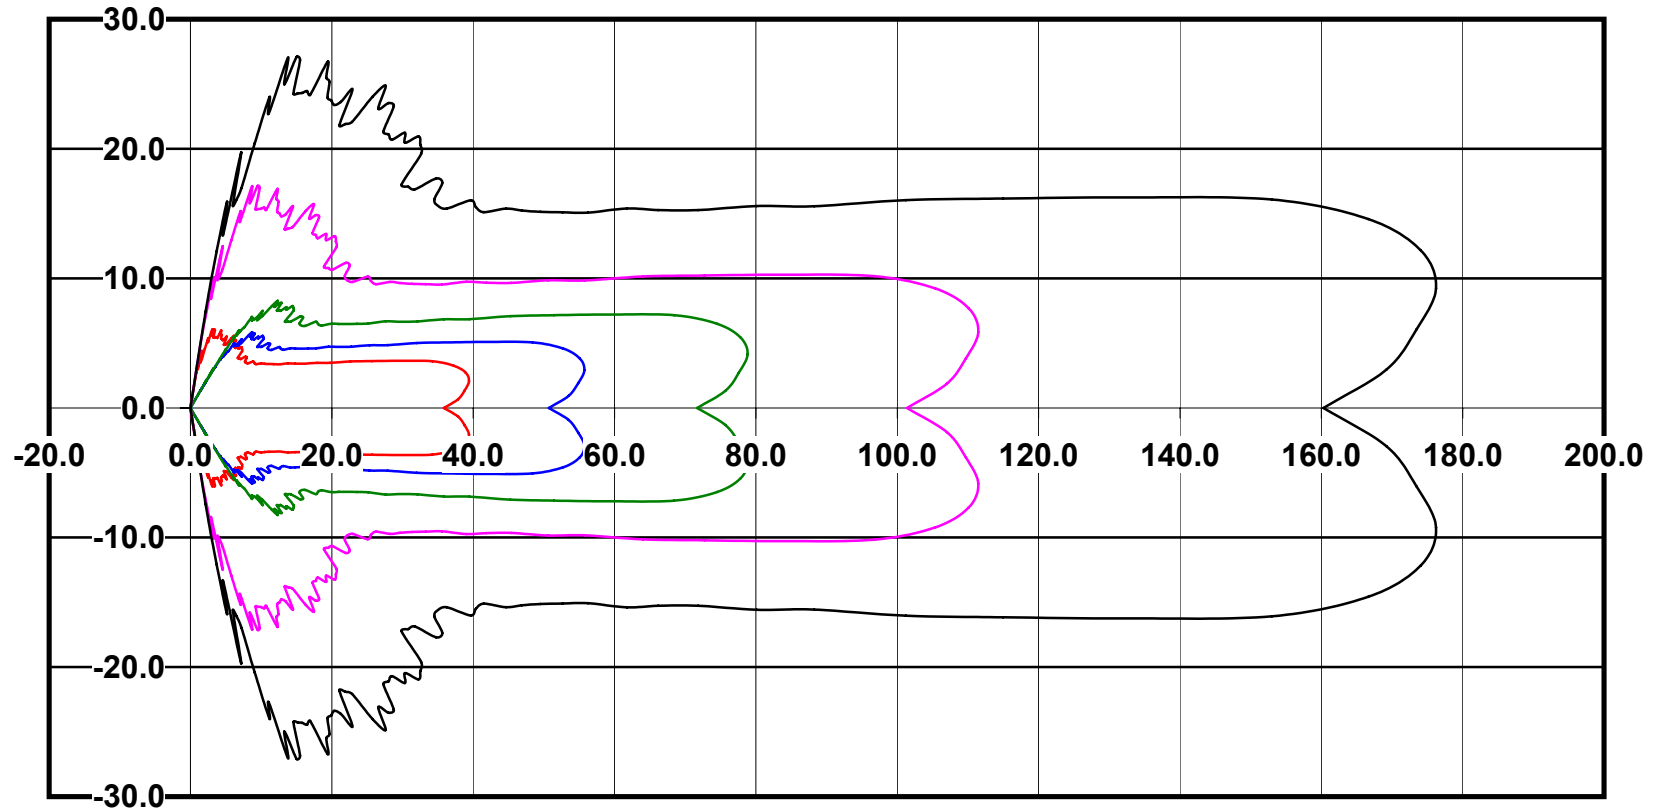

IES File: C9233

Lighting level in fc / Distance in feet

Vertical plan 0° to 180°
Horizontal plan 0°

— 2 fc — 1 fc — 0.5 fc — 0.25 fc — 0.1 fc

IES Photometric files C9233

Isoline template at 7' mounting height

Isoline values — 0.1 fc — 0.25 fc — 0.5 fc — 1.0 fc — 2.0 fc

Mounting height 7' Tilt 0°

Mounting height 7' Tilt 30°

Mounting height 7' Tilt 15°

Mounting height 7' Tilt 45°

IES Photometric files C9233

Isoline template at 9' mounting height

Isoline values — 0.1 fc — 0.25 fc — 0.5 fc — 1.0 fc — 2.0 fc

Mounting height 9' Tilt 0°

Mounting height 9' Tilt 30°

Mounting height 9' Tilt 15°

Mounting height 9' Tilt 45°

IES Photometric files C9233

Isoline template at 11' mounting height