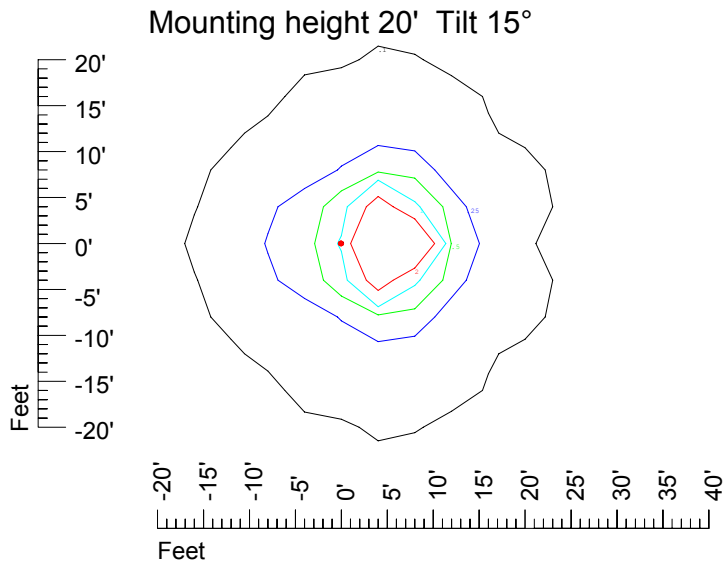

IES Photometric files C9233

Isoline template at 20' mounting height

Isoline values — 0.1 fc — 0.25 fc — 0.5 fc — 1.0 fc — 2.0 fc