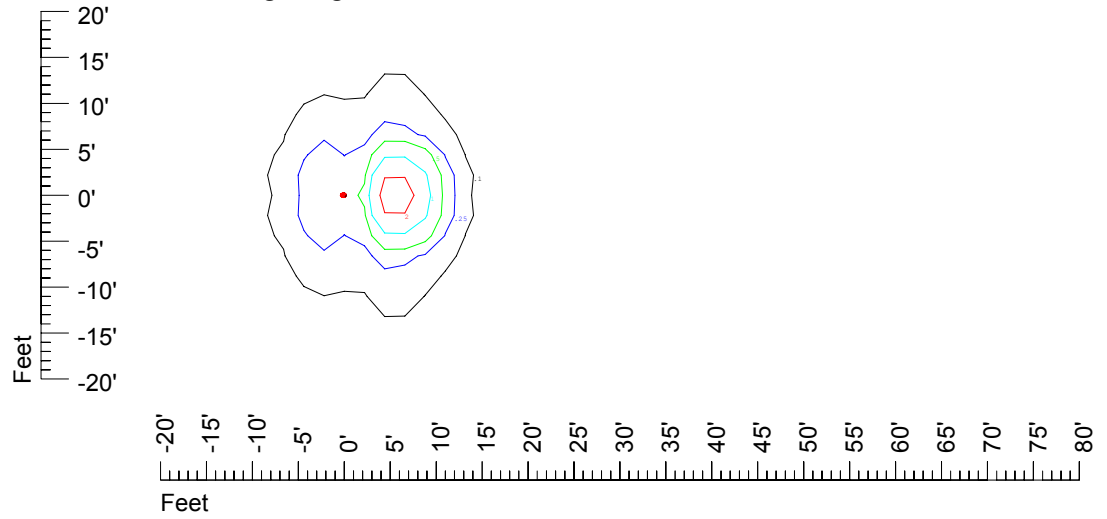

Isoline values — 0.1 fc — 0.25 fc — 0.5 fc — 1.0 fc — 2.0 fc

Mounting height 7' Tilt 0°

Mounting height 7' Tilt 30°

Mounting height 7' Tilt 15°

Mounting height 7' Tilt 45°

IES Photometric files C9232

Isoline template at 9' mounting height

Isoline values — 0.1 fc — 0.25 fc — 0.5 fc — 1.0 fc — 2.0 fc

Mounting height 9' Tilt 0°

Mounting height 9' Tilt 30°

Mounting height 9' Tilt 15°

Mounting height 9' Tilt 45°

IES Photometric files C9232

Isoline template at 11' mounting height

Isoline values — 0.1 fc — 0.25 fc — 0.5 fc — 1.0 fc — 2.0 fc

Mounting height 11' Tilt 0°

Mounting height 11' Tilt 30°

Mounting height 11' Tilt 15°

Mounting height 11' Tilt 45°

IES Photometric files C9232

Isoline template at 15' mounting height