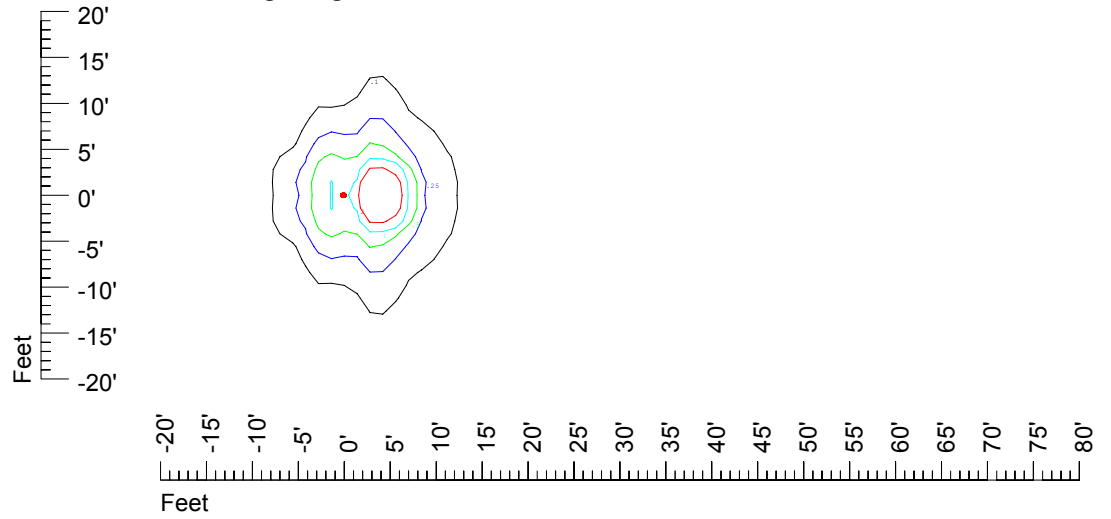

IES File: C9232

Lighting level in fc / Distance in feet

Vertical plan 0° to 180°
Horizontal plan 0°

— 2 fc — 1 fc — 0.5 fc — 0.25 fc — 0.1 fc

IES Photometric files C9232

Isoline template at 7' mounting height

Isoline values — 0.1 fc — 0.25 fc — 0.5 fc — 1.0 fc — 2.0 fc

Mounting height 7' Tilt 0°

Mounting height 7' Tilt 30°

Mounting height 7' Tilt 15°

Mounting height 7' Tilt 45°

IES Photometric files C9232

Isoline template at 9' mounting height

Isoline values — 0.1 fc — 0.25 fc — 0.5 fc — 1.0 fc — 2.0 fc

Mounting height 9' Tilt 0°

Mounting height 9' Tilt 30°

Mounting height 9' Tilt 15°

Mounting height 9' Tilt 45°

IES Photometric files C9232

Isoline template at 11' mounting height