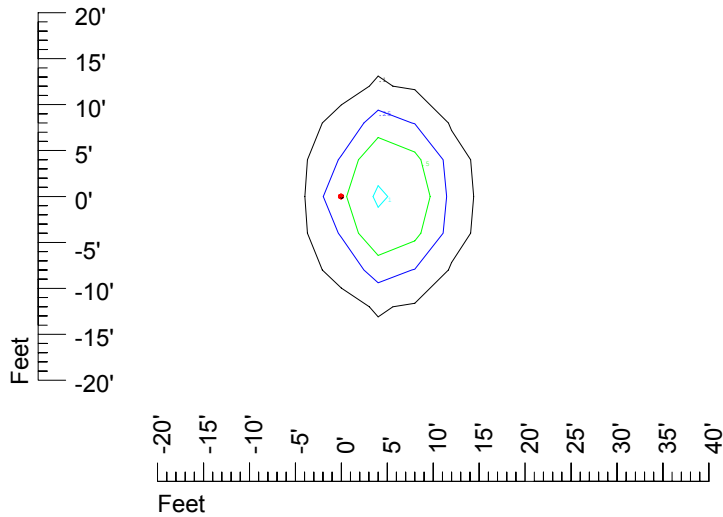

Isoline values — 0.1 fc — 0.25 fc — 0.5 fc — 1.0 fc — 2.0 fc

Mounting height 11' Tilt 0°

Mounting height 11' Tilt 30°

Mounting height 11' Tilt 15°

Mounting height 11' Tilt 45°

IES Photometric files C9232

Isoline template at 15' mounting height

Isoline values — 0.1 fc — 0.25 fc — 0.5 fc — 1.0 fc — 2.0 fc

Mounting height 15' Tilt 0°

Mounting height 15' Tilt 30°

Mounting height 15' Tilt 15°

Mounting height 15' Tilt 45°

IES Photometric files C9232

Isoline template at 20' mounting height

Isoline values — 0.1 fc — 0.25 fc — 0.5 fc — 1.0 fc — 2.0 fc

Mounting height 20' Tilt 0°

Mounting height 20' Tilt 30°

Mounting height 20' Tilt 15°

Mounting height 20' Tilt 45°

IES Photometric files C9232

Isoline template at 25' mounting height

Isoline values — 0.1 fc — 0.25 fc — 0.5 fc — 1.0 fc — 2.0 fc

Mounting height 25' Tilt 0°

Mounting height 25' Tilt 30°

Mounting height 25' Tilt 15°

Mounting height 25' Tilt 45°

IES Photometric files C9232

Isoline template at 30' mounting height