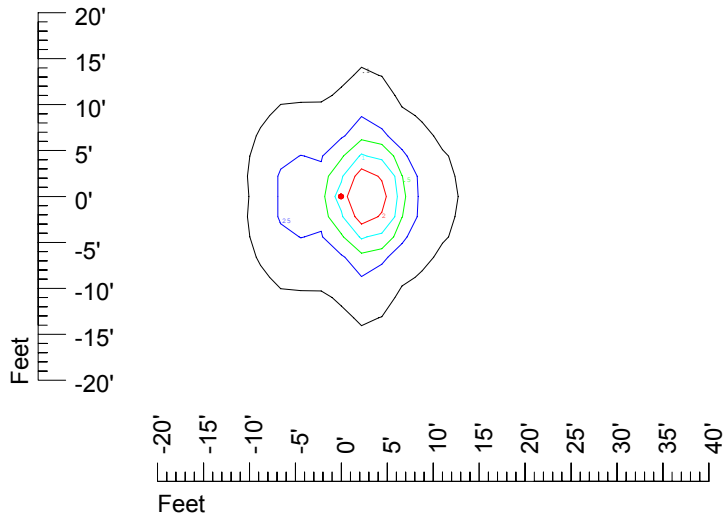

Isoline values — 0.1 fc — 0.25 fc — 0.5 fc — 1.0 fc — 2.0 fc

Mounting height 7' Tilt 0°

Mounting height 7' Tilt 30°

Mounting height 7' Tilt 15°

Mounting height 7' Tilt 45°

IES Photometric files C9232

Isoline template at 9' mounting height

Isoline values — 0.1 fc — 0.25 fc — 0.5 fc — 1.0 fc — 2.0 fc

Mounting height 9' Tilt 0°

Mounting height 9' Tilt 30°

Mounting height 9' Tilt 15°

Mounting height 9' Tilt 45°

IES Photometric files C9232

Isoline template at 11' mounting height

Isoline values — 0.1 fc — 0.25 fc — 0.5 fc — 1.0 fc — 2.0 fc

Mounting height 11' Tilt 0°

Mounting height 11' Tilt 30°

Mounting height 11' Tilt 15°

Mounting height 11' Tilt 45°

IES Photometric files C9232

Isoline template at 15' mounting height

Isoline values — 0.1 fc — 0.25 fc — 0.5 fc — 1.0 fc — 2.0 fc

Mounting height 15' Tilt 0°

Mounting height 15' Tilt 30°

Mounting height 15' Tilt 15°

Mounting height 15' Tilt 45°

IES Photometric files C9232

Isoline template at 20' mounting height