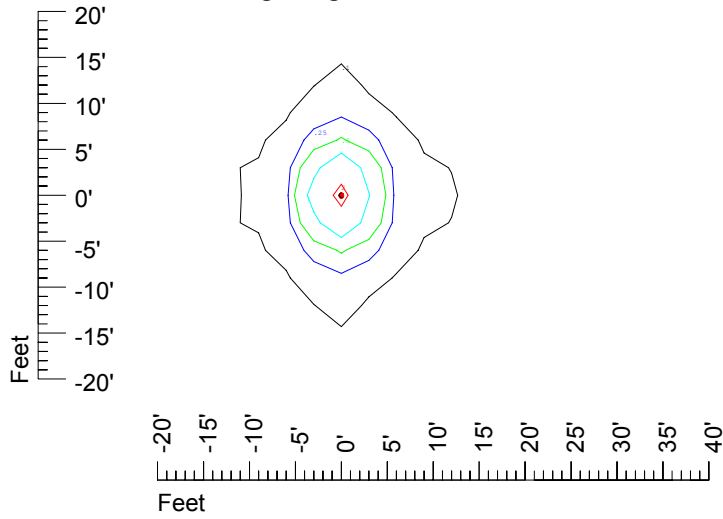

Isoline values — 0.1 fc — 0.25 fc — 0.5 fc — 1.0 fc — 2.0 fc

Mounting height 7' Tilt 0°

Mounting height 7' Tilt 30°

Mounting height 7' Tilt 15°

Mounting height 7' Tilt 45°

IES Photometric files C9232

Isoline template at 9' mounting height

Isoline values — 0.1 fc — 0.25 fc — 0.5 fc — 1.0 fc — 2.0 fc

Mounting height 9' Tilt 0°

Mounting height 9' Tilt 30°

Mounting height 9' Tilt 15°

Mounting height 9' Tilt 45°

IES Photometric files C9232

Isoline template at 11' mounting height

Isoline values — 0.1 fc — 0.25 fc — 0.5 fc — 1.0 fc — 2.0 fc

Mounting height 11' Tilt 0°

Mounting height 11' Tilt 30°

Mounting height 11' Tilt 15°

Mounting height 11' Tilt 45°

IES Photometric files C9232

Isoline template at 15' mounting height

Isoline values — 0.1 fc — 0.25 fc — 0.5 fc — 1.0 fc — 2.0 fc

Mounting height 15' Tilt 0°

Mounting height 15' Tilt 30°

Mounting height 15' Tilt 15°

Mounting height 15' Tilt 45°

IES Photometric files C9232

Isoline template at 20' mounting height