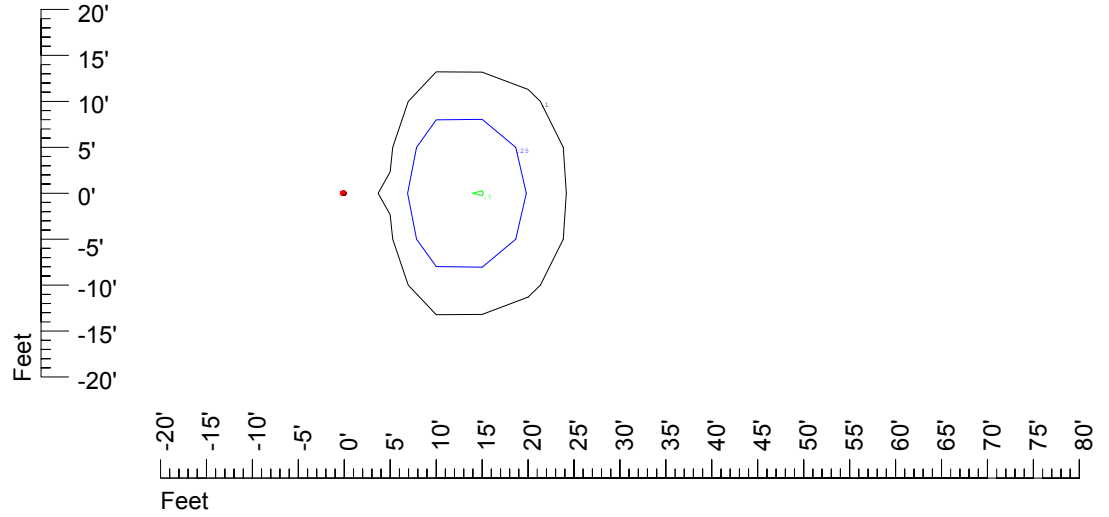

Mounting height 25' Tilt 30°