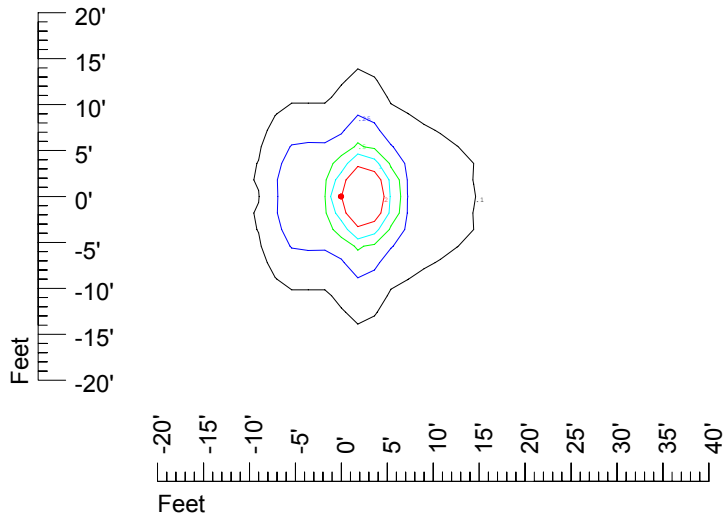

IES File: C9232

Lighting level in fc / Distance in feet

Vertical plan 0° to 180°
Horizontal plan 0°

— 2 fc — 1 fc — 0.5 fc — 0.25 fc — 0.1 fc

IES Photometric files C9232

Isoline template at 7' mounting height

Isoline values — 0.1 fc — 0.25 fc — 0.5 fc — 1.0 fc — 2.0 fc

Mounting height 7' Tilt 0°

Mounting height 7' Tilt 30°

Mounting height 7' Tilt 15°

Mounting height 7' Tilt 45°

IES Photometric files C9232

Isoline template at 9' mounting height

Isoline values — 0.1 fc — 0.25 fc — 0.5 fc — 1.0 fc — 2.0 fc

Mounting height 9' Tilt 0°

Mounting height 9' Tilt 30°

Mounting height 9' Tilt 15°

Mounting height 9' Tilt 45°

IES Photometric files C9232

Isoline template at 11' mounting height

Isoline values — 0.1 fc — 0.25 fc — 0.5 fc — 1.0 fc — 2.0 fc

Mounting height 11' Tilt 0°

Mounting height 11' Tilt 30°

Mounting height 11' Tilt 15°

Mounting height 11' Tilt 45°

IES Photometric files C9232

Isoline template at 15' mounting height