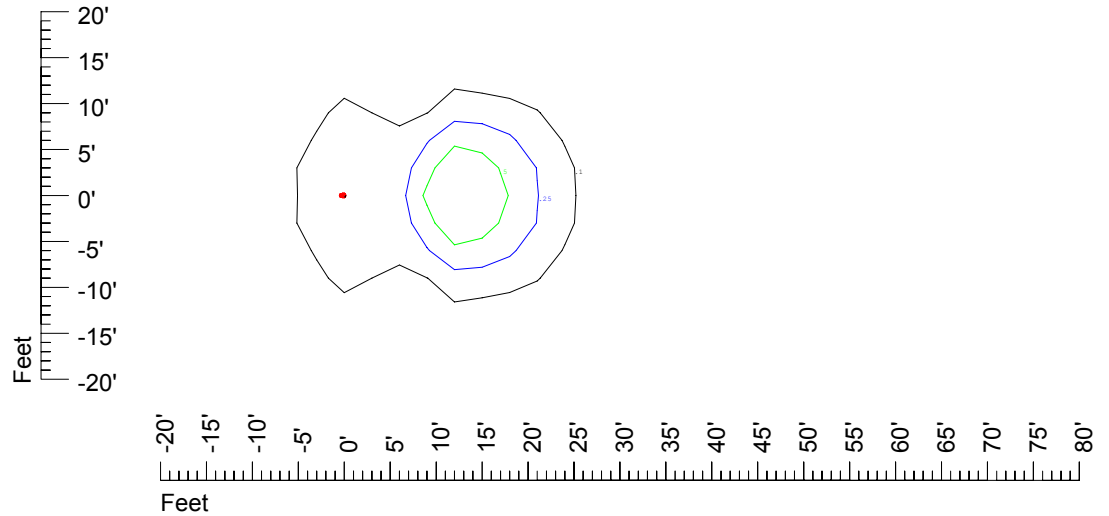

Isoline values — 0.1 fc — 0.25 fc — 0.5 fc — 1.0 fc — 2.0 fc

Mounting height 11' Tilt 0°

Mounting height 11' Tilt 30°

Mounting height 11' Tilt 15°

Mounting height 11' Tilt 45°

IES Photometric files C9232

Isoline template at 15' mounting height

Isoline values — 0.1 fc — 0.25 fc — 0.5 fc — 1.0 fc — 2.0 fc

Mounting height 15' Tilt 0°

Mounting height 15' Tilt 30°

Mounting height 15' Tilt 15°

Mounting height 15' Tilt 45°

IES Photometric files C9232

Isoline template at 20' mounting height