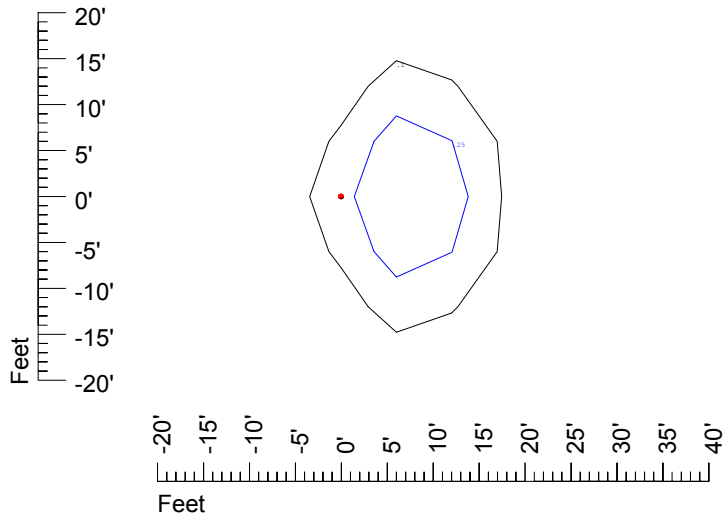

Isoline values — 0.1 fc — 0.25 fc — 0.5 fc — 1.0 fc — 2.0 fc

Mounting height 7' Tilt 0°

Mounting height 7' Tilt 30°

Mounting height 7' Tilt 15°

Mounting height 7' Tilt 45°

IES Photometric files C9232

Isoline template at 9' mounting height

Isoline values — 0.1 fc — 0.25 fc — 0.5 fc — 1.0 fc — 2.0 fc

Mounting height 20' Tilt 0°

Mounting height 20' Tilt 30°

Mounting height 20' Tilt 15°

Mounting height 20' Tilt 45°

IES Photometric files C9232

Isoline template at 25' mounting height

Isoline values — 0.1 fc — 0.25 fc — 0.5 fc — 1.0 fc — 2.0 fc

Mounting height 25' Tilt 0°

Mounting height 25' Tilt 30°

Mounting height 25' Tilt 15°

Mounting height 25' Tilt 45°

IES Photometric files C9232

Isoline template at 30' mounting height

Isoline values — 0.1 fc — 0.25 fc — 0.5 fc — 1.0 fc — 2.0 fc

Mounting height 30' Tilt 0°

Mounting height 30' Tilt 30°

Mounting height 30' Tilt 15°

Mounting height 30' Tilt 45°