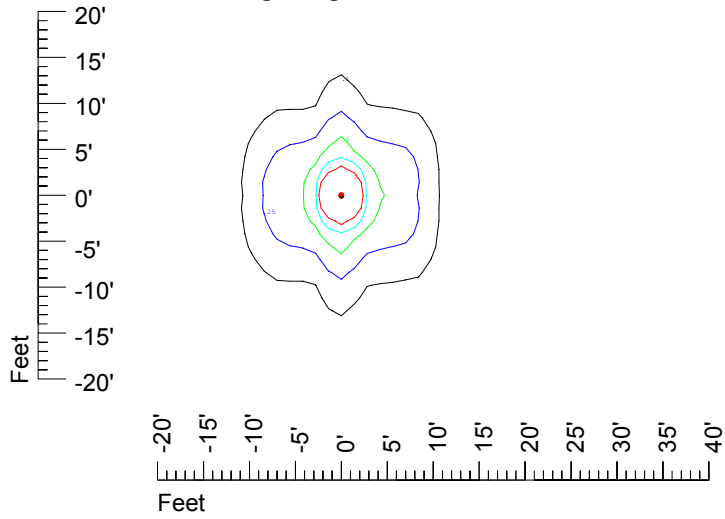

IES File: C9232

Lighting level in fc / Distance in feet

Vertical plan 0° to 180°
Horizontal plan 0°

— 2 fc — 1 fc — 0.5 fc — 0.25 fc — 0.1 fc

IES Photometric files C9232

Isoline template at 7' mounting height

Isoline values — 0.1 fc — 0.25 fc — 0.5 fc — 1.0 fc — 2.0 fc

Mounting height 7' Tilt 0°

Mounting height 7' Tilt 30°

Mounting height 7' Tilt 15°

Mounting height 7' Tilt 45°

IES Photometric files C9232

Isoline template at 9' mounting height

Isoline values — 0.1 fc — 0.25 fc — 0.5 fc — 1.0 fc — 2.0 fc

Mounting height 9' Tilt 0°

Mounting height 9' Tilt 30°

Mounting height 9' Tilt 15°

Mounting height 9' Tilt 45°

IES Photometric files C9232

Isoline template at 11' mounting height

Isoline values — 0.1 fc — 0.25 fc — 0.5 fc — 1.0 fc — 2.0 fc

Mounting height 11' Tilt 0°

Mounting height 11' Tilt 30°

Mounting height 11' Tilt 15°

Mounting height 11' Tilt 45°

IES Photometric files C9232

Isoline template at 15' mounting height