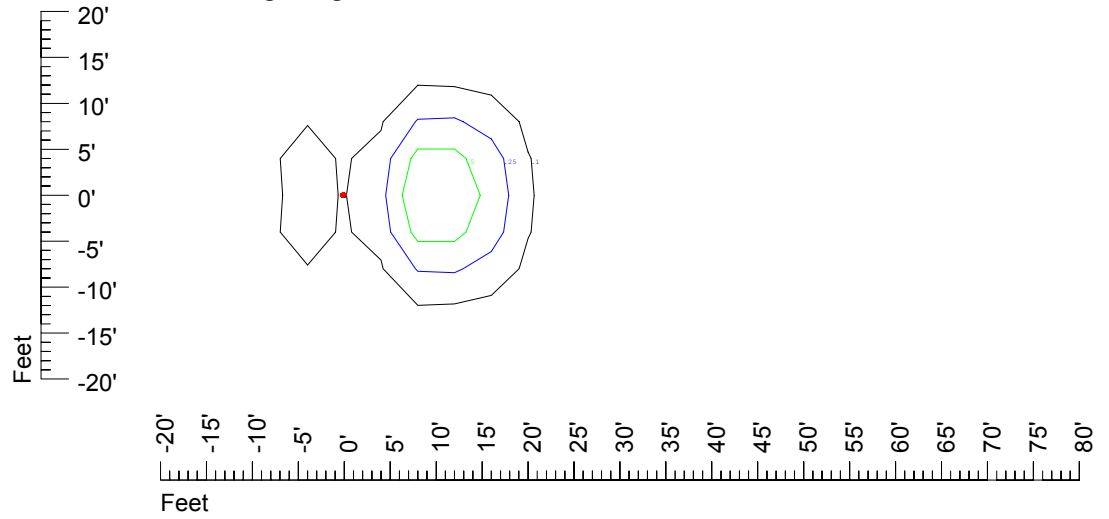

Isoline values — 0.1 fc — 0.25 fc — 0.5 fc — 1.0 fc — 2.0 fc

Mounting height 11' Tilt 0°

Mounting height 11' Tilt 30°

Mounting height 11' Tilt 15°

Mounting height 11' Tilt 45°

IES Photometric files C9232

Isoline template at 15' mounting height

Isoline values — 0.1 fc — 0.25 fc — 0.5 fc — 1.0 fc — 2.0 fc

Mounting height 15' Tilt 0°

Mounting height 15' Tilt 30°

Mounting height 15' Tilt 15°

Mounting height 15' Tilt 45°

IES Photometric files C9232

Isoline template at 20' mounting height

Isoline values — 0.1 fc — 0.25 fc — 0.5 fc — 1.0 fc — 2.0 fc

Mounting height 20' Tilt 0°

Mounting height 20' Tilt 30°

Mounting height 20' Tilt 15°

Mounting height 20' Tilt 45°

IES Photometric files C9232

Isoline template at 25' mounting height