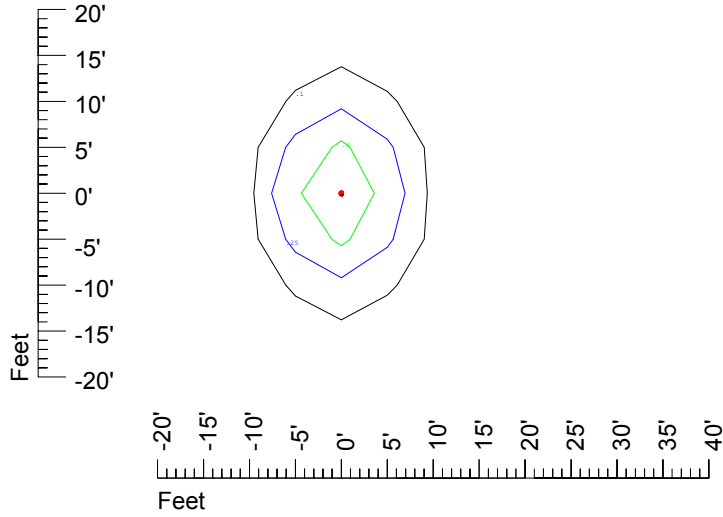

Isoline values — 0.1 fc — 0.25 fc — 0.5 fc — 1.0 fc — 2.0 fc

Mounting height 11' Tilt 0°

Mounting height 11' Tilt 30°

Mounting height 11' Tilt 15°

Mounting height 11' Tilt 45°

IES Photometric files C9232

Isoline template at 15' mounting height

Isoline values — 0.1 fc — 0.25 fc — 0.5 fc — 1.0 fc — 2.0 fc

Mounting height 15' Tilt 0°

Mounting height 15' Tilt 30°

Mounting height 15' Tilt 15°

Mounting height 15' Tilt 45°

IES Photometric files C9232

Isoline template at 20' mounting height

Isoline values — 0.1 fc — 0.25 fc — 0.5 fc — 1.0 fc — 2.0 fc

Mounting height 20' Tilt 0°

Mounting height 20' Tilt 30°

Mounting height 20' Tilt 15°

Mounting height 20' Tilt 45°

IES Photometric files C9232

Isoline template at 25' mounting height

Isoline values — 0.1 fc — 0.25 fc — 0.5 fc — 1.0 fc — 2.0 fc

Mounting height 25' Tilt 0°

Mounting height 25' Tilt 30°

Mounting height 25' Tilt 15°

Mounting height 25' Tilt 45°

IES Photometric files C9232

Isoline template at 30' mounting height