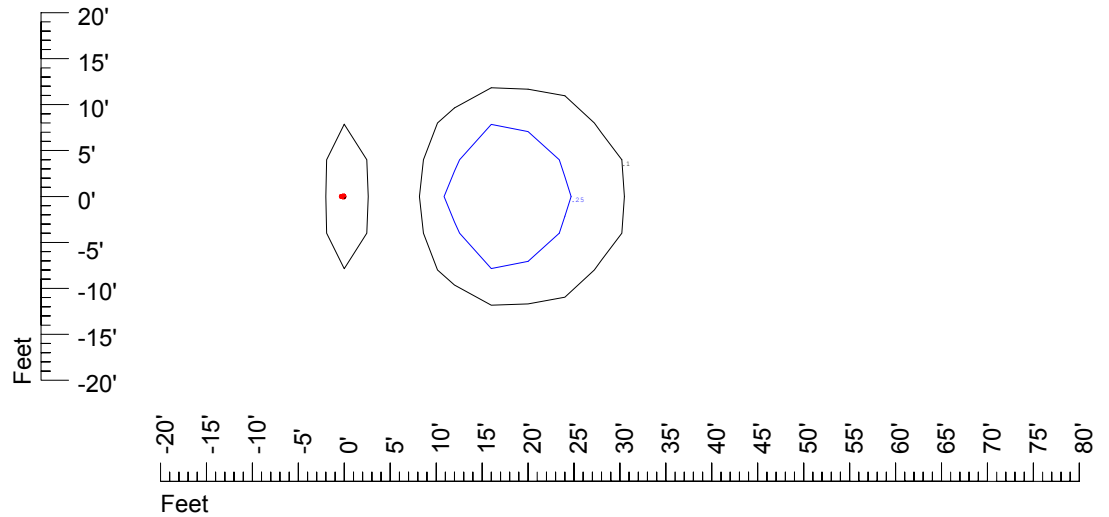

Isoline values — 0.1 fc — 0.25 fc — 0.5 fc — 1.0 fc — 2.0 fc

Mounting height 11' Tilt 0°

Mounting height 11' Tilt 30°

Mounting height 11' Tilt 15°

Mounting height 11' Tilt 45°

IES Photometric files C9232

Isoline template at 15' mounting height

Isoline values — 0.1 fc — 0.25 fc — 0.5 fc — 1.0 fc — 2.0 fc

Mounting height 15' Tilt 0°

Mounting height 15' Tilt 30°

Mounting height 15' Tilt 15°

Mounting height 15' Tilt 45°

IES Photometric files C9232

Isoline template at 20' mounting height

Isoline values — 0.1 fc — 0.25 fc — 0.5 fc — 1.0 fc — 2.0 fc

Mounting height 20' Tilt 0°

Mounting height 20' Tilt 30°

Mounting height 20' Tilt 15°

Mounting height 20' Tilt 45°

IES Photometric files C9232

Isoline template at 25' mounting height

Isoline values — 0.1 fc — 0.25 fc — 0.5 fc — 1.0 fc — 2.0 fc

Mounting height 25' Tilt 0°

Mounting height 25' Tilt 30°

Mounting height 25' Tilt 15°

Mounting height 25' Tilt 45°

IES Photometric files C9232

Isoline template at 30' mounting height