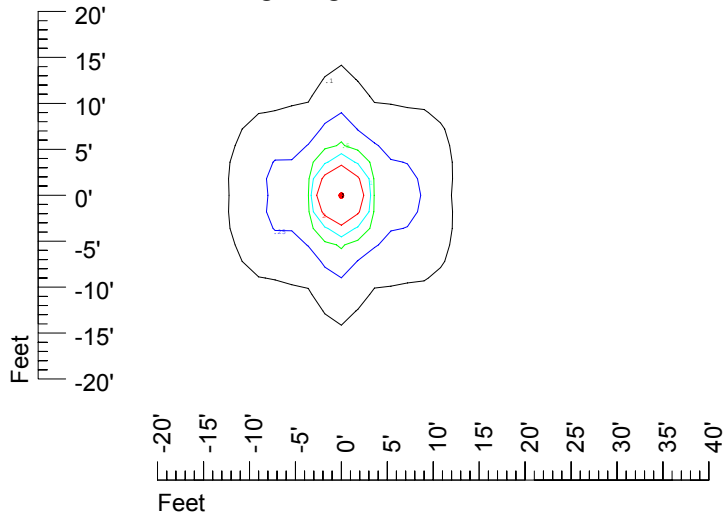

IES File: C9232

Lighting level in fc / Distance in feet

Vertical plan 0° to 180°
Horizontal plan 0°

— 2 fc — 1 fc — 0.5 fc — 0.25 fc — 0.1 fc

IES Photometric files C9232

Isoline template at 7' mounting height

Isoline values — 0.1 fc — 0.25 fc — 0.5 fc — 1.0 fc — 2.0 fc

Mounting height 7' Tilt 0°

Mounting height 7' Tilt 30°

Mounting height 7' Tilt 15°

Mounting height 7' Tilt 45°

IES Photometric files C9232

Isoline template at 9' mounting height

Isoline values — 0.1 fc — 0.25 fc — 0.5 fc — 1.0 fc — 2.0 fc

Mounting height 9' Tilt 0°

Mounting height 9' Tilt 30°

Mounting height 9' Tilt 15°

Mounting height 9' Tilt 45°

IES Photometric files C9232

Isoline template at 11' mounting height

Isoline values — 0.1 fc — 0.25 fc — 0.5 fc — 1.0 fc — 2.0 fc

Mounting height 11' Tilt 0°

Mounting height 11' Tilt 30°

Mounting height 11' Tilt 15°

Mounting height 11' Tilt 45°

IES Photometric files C9232

Isoline template at 15' mounting height