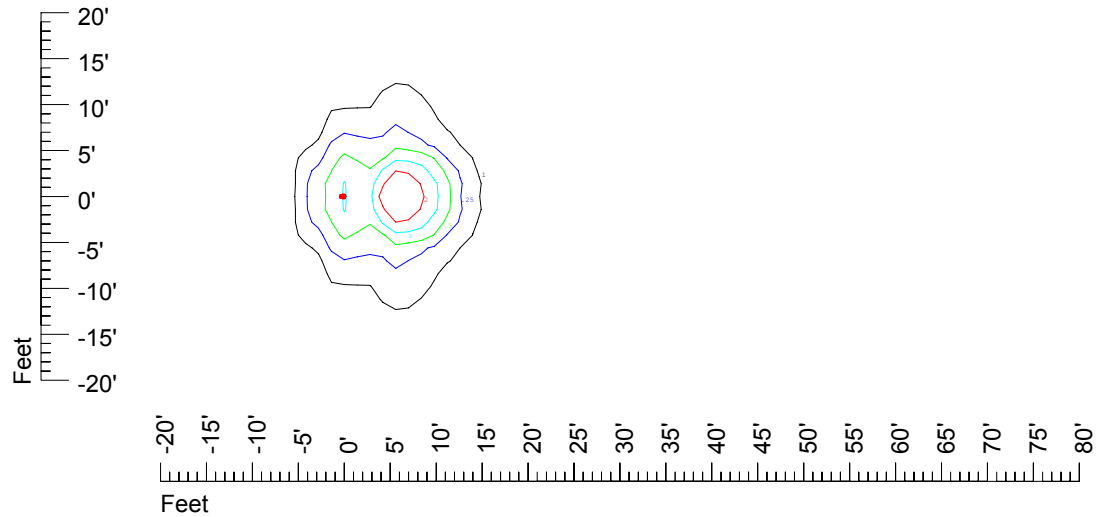

IES File: C9232

Lighting level in fc / Distance in feet

Vertical plan 0° to 180°
Horizontal plan 0°

— 2 fc — 1 fc — 0.5 fc — 0.25 fc — 0.1 fc

IES Photometric files C9232

Isoline template at 7' mounting height

Isoline values — 0.1 fc — 0.25 fc — 0.5 fc — 1.0 fc — 2.0 fc

Mounting height 7' Tilt 0°

Mounting height 7' Tilt 30°

Mounting height 7' Tilt 15°

Mounting height 7' Tilt 45°

IES Photometric files C9232

Isoline template at 9' mounting height

Isoline values — 0.1 fc — 0.25 fc — 0.5 fc — 1.0 fc — 2.0 fc

Mounting height 9' Tilt 0°

Mounting height 9' Tilt 30°

Mounting height 9' Tilt 15°

Mounting height 9' Tilt 45°

IES Photometric files C9232

Isoline template at 11' mounting height