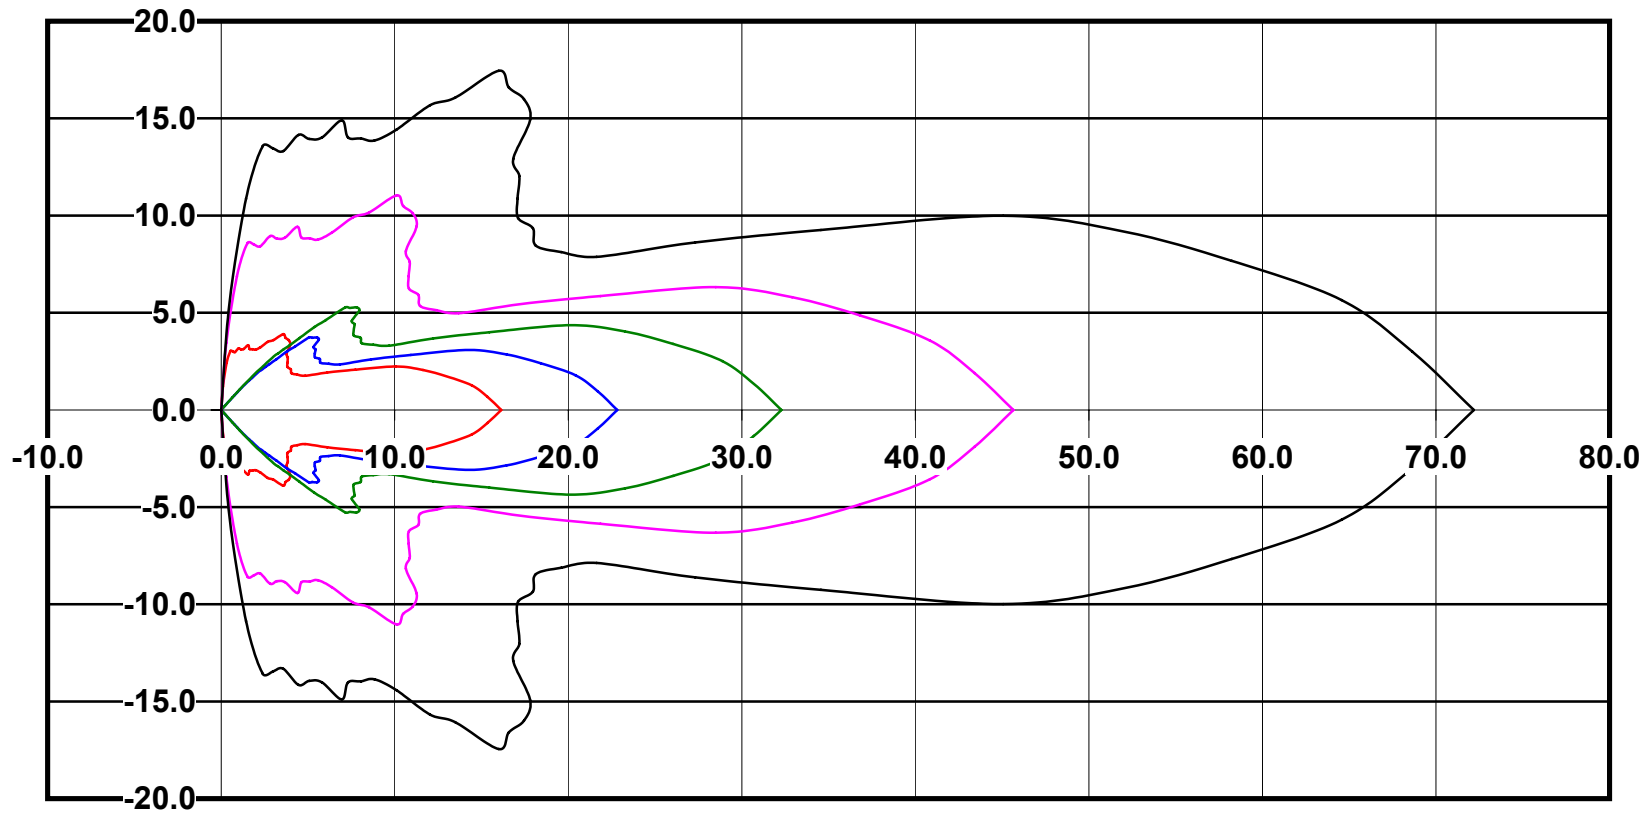

IES File: C9232

Lighting level in fc / Distance in feet

Vertical plan 0° to 180°
Horizontal plan 0°

— 2 fc — 1 fc — 0.5 fc — 0.25 fc — 0.1 fc

IES Photometric files C9232

Isoline template at 7' mounting height

Isoline values — 0.1 fc — 0.25 fc — 0.5 fc — 1.0 fc — 2.0 fc

Mounting height 7' Tilt 0°

Mounting height 7' Tilt 30°

Mounting height 7' Tilt 15°

Mounting height 7' Tilt 45°

IES Photometric files C9232

Isoline template at 9' mounting height

Isoline values — 0.1 fc — 0.25 fc — 0.5 fc — 1.0 fc — 2.0 fc

Mounting height 9' Tilt 0°

Mounting height 9' Tilt 30°

Mounting height 9' Tilt 15°

Mounting height 9' Tilt 45°

IES Photometric files C9232

Isoline template at 11' mounting height