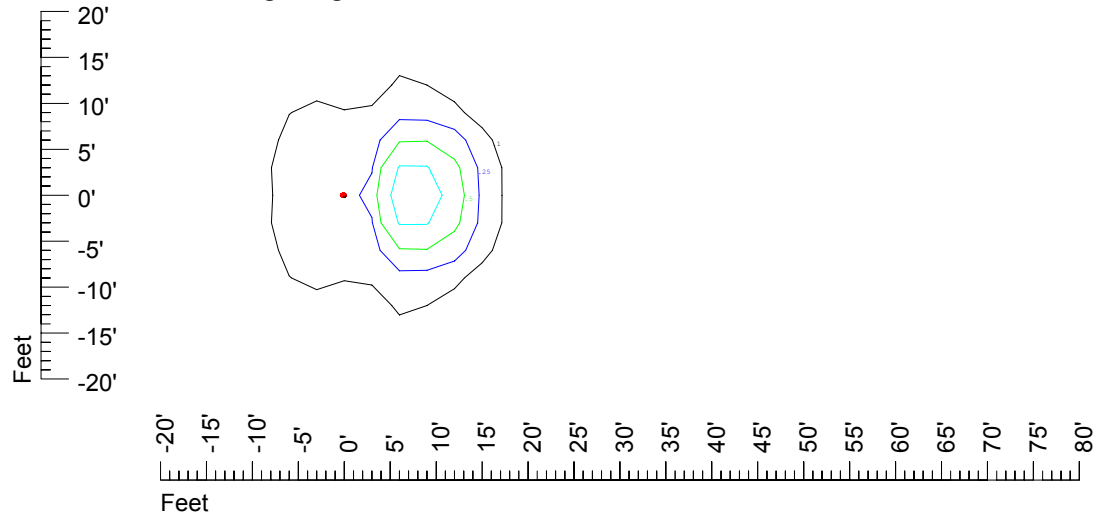

Mounting height 15' Tilt 30°