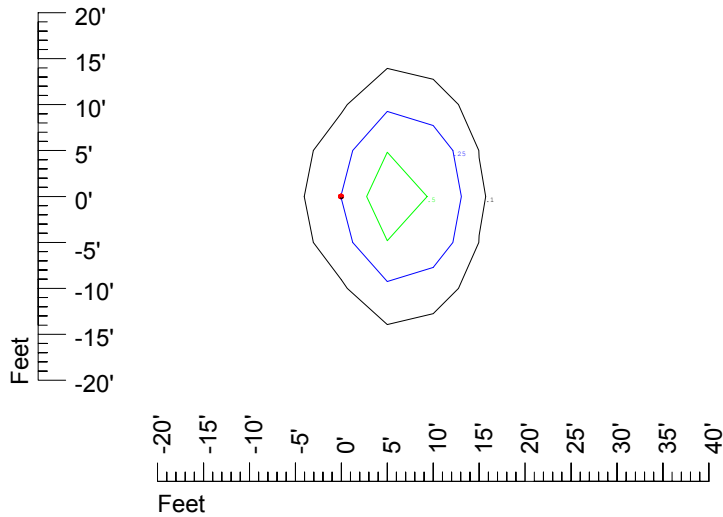

Isoline values — 0.1 fc — 0.25 fc — 0.5 fc — 1.0 fc — 2.0 fc

Mounting height 11' Tilt 0°

Mounting height 11' Tilt 30°

Mounting height 11' Tilt 15°

Mounting height 11' Tilt 45°

IES Photometric files C9232

Isoline template at 15' mounting height

Isoline values — 0.1 fc — 0.25 fc — 0.5 fc — 1.0 fc — 2.0 fc

Mounting height 15' Tilt 0°

Mounting height 15' Tilt 30°

Mounting height 15' Tilt 15°

Mounting height 15' Tilt 45°

IES Photometric files C9232

Isoline template at 20' mounting height

Isoline values — 0.1 fc — 0.25 fc — 0.5 fc — 1.0 fc — 2.0 fc

Mounting height 20' Tilt 0°

Mounting height 20' Tilt 30°

Mounting height 20' Tilt 15°

Mounting height 20' Tilt 45°

IES Photometric files C9232

Isoline template at 25' mounting height

Isoline values — 0.1 fc — 0.25 fc — 0.5 fc — 1.0 fc — 2.0 fc

Mounting height 25' Tilt 0°

Mounting height 25' Tilt 30°

Mounting height 25' Tilt 15°

Mounting height 25' Tilt 45°

IES Photometric files C9232

Isoline template at 30' mounting height