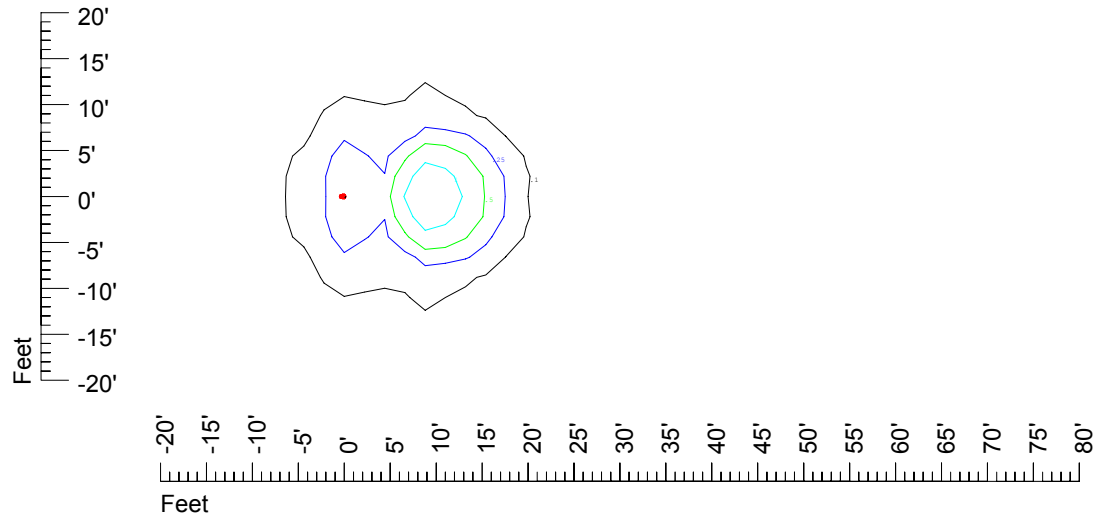

Isoline values — 0.1 fc — 0.25 fc — 0.5 fc — 1.0 fc — 2.0 fc

Mounting height 9' Tilt 0°

Mounting height 9' Tilt 30°

Mounting height 9' Tilt 15°

Mounting height 9' Tilt 45°

IES Photometric files C9232

Isoline template at 11' mounting height

Isoline values — 0.1 fc — 0.25 fc — 0.5 fc — 1.0 fc — 2.0 fc

Mounting height 11' Tilt 0°

Mounting height 11' Tilt 30°

Mounting height 11' Tilt 15°

Mounting height 11' Tilt 45°

IES Photometric files C9232

Isoline template at 15' mounting height