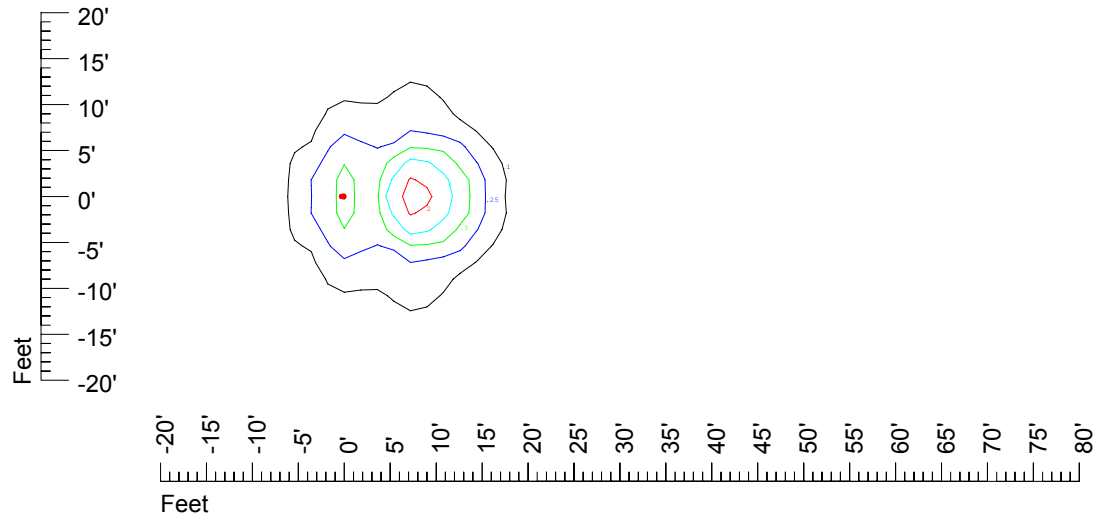

Isoline values — 0.1 fc — 0.25 fc — 0.5 fc — 1.0 fc — 2.0 fc

Mounting height 7' Tilt 0°

Mounting height 7' Tilt 30°

Mounting height 7' Tilt 15°

Mounting height 7' Tilt 45°

IES Photometric files C9232

Isoline template at 9' mounting height

Isoline values — 0.1 fc — 0.25 fc — 0.5 fc — 1.0 fc — 2.0 fc

Mounting height 9' Tilt 0°

Mounting height 9' Tilt 30°

Mounting height 9' Tilt 15°

Mounting height 9' Tilt 45°

IES Photometric files C9232

Isoline template at 11' mounting height

Isoline values — 0.1 fc — 0.25 fc — 0.5 fc — 1.0 fc — 2.0 fc

Mounting height 11' Tilt 0°

Mounting height 11' Tilt 30°

Mounting height 11' Tilt 15°

Mounting height 11' Tilt 45°

IES Photometric files C9232

Isoline template at 15' mounting height