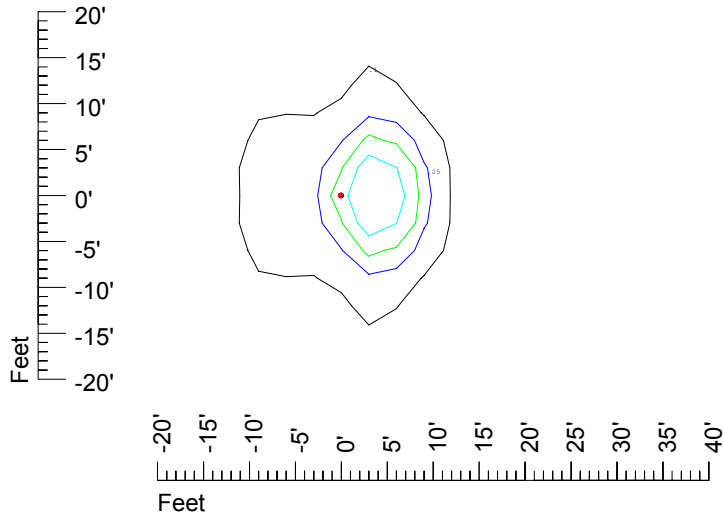

Isoline values — 0.1 fc — 0.25 fc — 0.5 fc — 1.0 fc — 2.0 fc

Mounting height 7' Tilt 0°

Mounting height 7' Tilt 30°

Mounting height 7' Tilt 15°

Mounting height 7' Tilt 45°

IES Photometric files C9232

Isoline template at 9' mounting height

Isoline values — 0.1 fc — 0.25 fc — 0.5 fc — 1.0 fc — 2.0 fc

Mounting height 11' Tilt 0°

Mounting height 11' Tilt 30°

Mounting height 11' Tilt 15°

Mounting height 11' Tilt 45°

IES Photometric files C9232

Isoline template at 15' mounting height

Isoline values — 0.1 fc — 0.25 fc — 0.5 fc — 1.0 fc — 2.0 fc

Mounting height 15' Tilt 0°

Mounting height 15' Tilt 30°

Mounting height 15' Tilt 15°

Mounting height 15' Tilt 45°

IES Photometric files C9232

Isoline template at 20' mounting height

Isoline values — 0.1 fc — 0.25 fc — 0.5 fc — 1.0 fc — 2.0 fc

Mounting height 20' Tilt 0°

Mounting height 20' Tilt 30°

Mounting height 20' Tilt 15°

Mounting height 20' Tilt 45°

IES Photometric files C9232

Isoline template at 25' mounting height