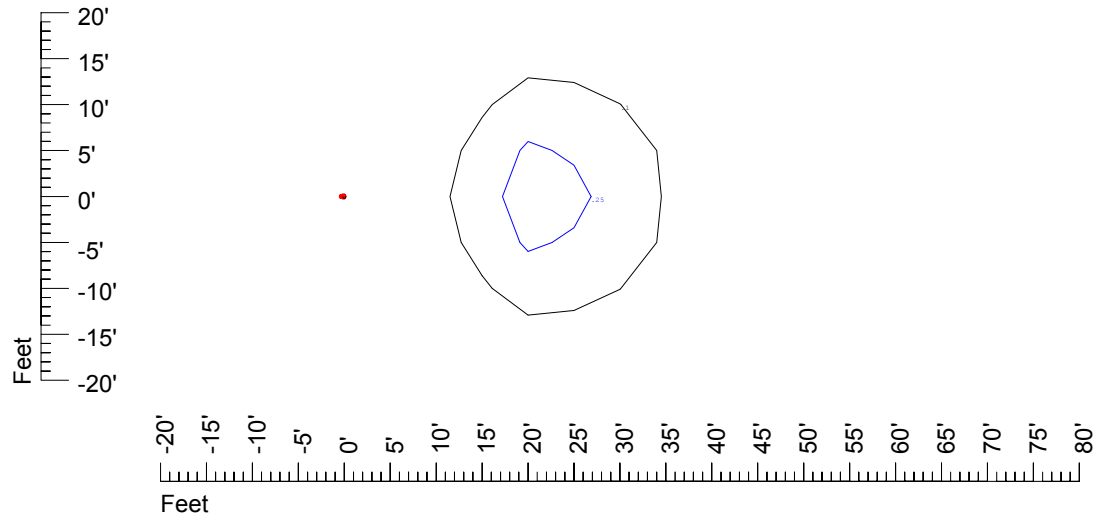

Isoline values — 0.1 fc — 0.25 fc — 0.5 fc — 1.0 fc — 2.0 fc

Mounting height 20' Tilt 0°

Mounting height 20' Tilt 30°

Mounting height 20' Tilt 15°

Mounting height 20' Tilt 45°

IES Photometric files C9232

Isoline template at 25' mounting height

Isoline values — 0.1 fc — 0.25 fc — 0.5 fc — 1.0 fc — 2.0 fc

Mounting height 25' Tilt 0°

Mounting height 25' Tilt 30°

Mounting height 25' Tilt 15°

Mounting height 25' Tilt 45°

IES Photometric files C9232

Isoline template at 30' mounting height

Isoline values — 0.1 fc — 0.25 fc — 0.5 fc — 1.0 fc — 2.0 fc

Mounting height 30' Tilt 0°

Mounting height 30' Tilt 30°

Mounting height 30' Tilt 15°

Mounting height 30' Tilt 45°