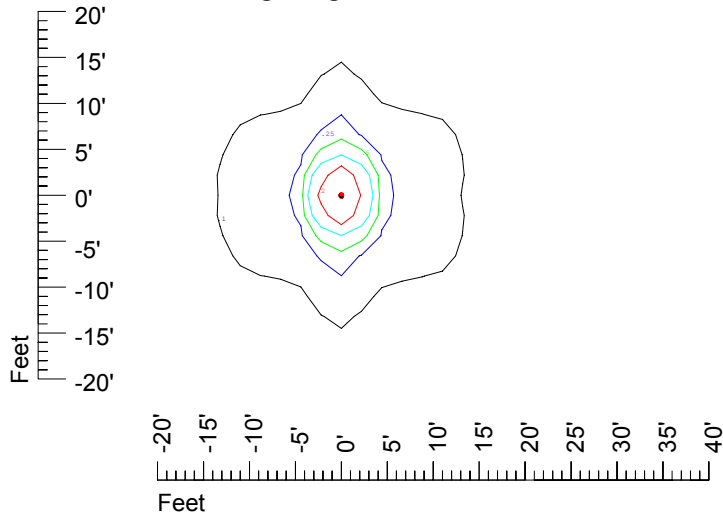

IES File: C9232

Lighting level in fc / Distance in feet

Vertical plan 0° to 180°
Horizontal plan 0°

— 2 fc — 1 fc — 0.5 fc — 0.25 fc — 0.1 fc

IES Photometric files C9232

Isoline template at 7' mounting height

Isoline values — 0.1 fc — 0.25 fc — 0.5 fc — 1.0 fc — 2.0 fc

Mounting height 7' Tilt 0°

Mounting height 7' Tilt 30°

Mounting height 7' Tilt 15°

Mounting height 7' Tilt 45°

IES Photometric files C9232

Isoline template at 9' mounting height

Isoline values — 0.1 fc — 0.25 fc — 0.5 fc — 1.0 fc — 2.0 fc

Mounting height 9' Tilt 0°

Mounting height 9' Tilt 30°

Mounting height 9' Tilt 15°

Mounting height 9' Tilt 45°

IES Photometric files C9232

Isoline template at 11' mounting height

Isoline values — 0.1 fc — 0.25 fc — 0.5 fc — 1.0 fc — 2.0 fc

Mounting height 11' Tilt 0°

Mounting height 11' Tilt 30°

Mounting height 11' Tilt 15°

Mounting height 11' Tilt 45°

IES Photometric files C9232

Isoline template at 15' mounting height