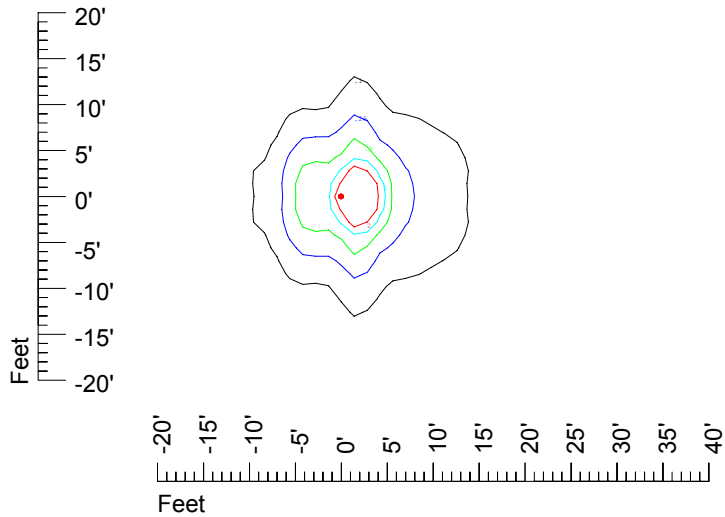

IES File: C9232

Lighting level in fc / Distance in feet

Vertical plan 0° to 180°
Horizontal plan 0°

— 2 fc — 1 fc — 0.5 fc — 0.25 fc — 0.1 fc

IES Photometric files C9232

Isoline template at 7' mounting height

Isoline values — 0.1 fc — 0.25 fc — 0.5 fc — 1.0 fc — 2.0 fc

Mounting height 7' Tilt 0°

Mounting height 7' Tilt 30°

Mounting height 7' Tilt 15°

Mounting height 7' Tilt 45°

IES Photometric files C9232

Isoline template at 9' mounting height

Isoline values — 0.1 fc — 0.25 fc — 0.5 fc — 1.0 fc — 2.0 fc

Mounting height 9' Tilt 0°

Mounting height 9' Tilt 30°

Mounting height 9' Tilt 15°

Mounting height 9' Tilt 45°

IES Photometric files C9232

Isoline template at 11' mounting height

Isoline values — 0.1 fc — 0.25 fc — 0.5 fc — 1.0 fc — 2.0 fc

Mounting height 11' Tilt 0°

Mounting height 11' Tilt 30°

Mounting height 11' Tilt 15°

Mounting height 11' Tilt 45°

IES Photometric files C9232

Isoline template at 15' mounting height