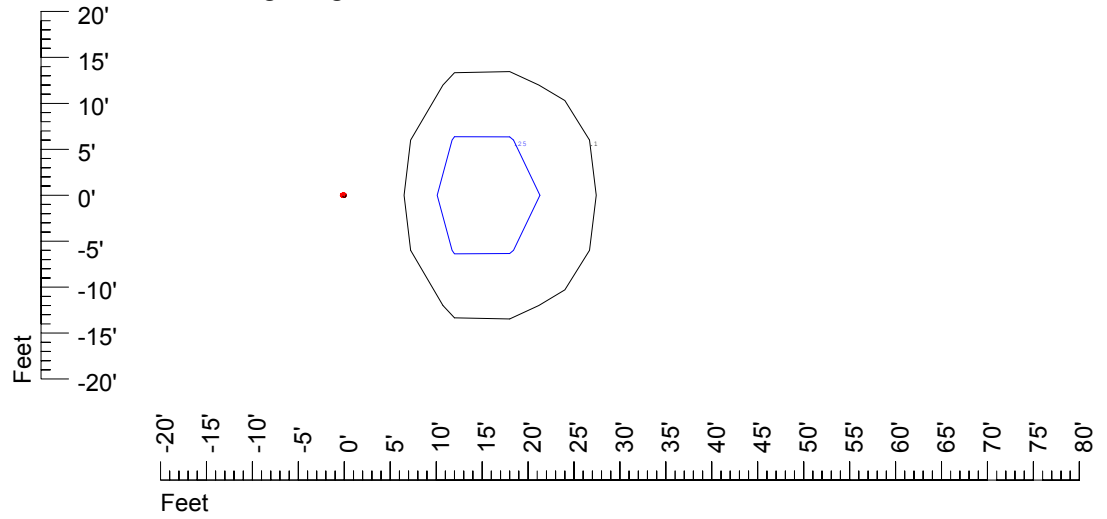

Isoline values — 0.1 fc — 0.25 fc — 0.5 fc — 1.0 fc — 2.0 fc

Mounting height 20' Tilt 0°

Mounting height 20' Tilt 30°

Mounting height 20' Tilt 15°

Mounting height 20' Tilt 45°

IES Photometric files C9232

Isoline template at 25' mounting height

Isoline values — 0.1 fc — 0.25 fc — 0.5 fc — 1.0 fc — 2.0 fc

Mounting height 25' Tilt 0°

Mounting height 25' Tilt 30°

Mounting height 25' Tilt 15°

Mounting height 25' Tilt 45°

IES Photometric files C9232

Isoline template at 30' mounting height

Isoline values — 0.1 fc — 0.25 fc — 0.5 fc — 1.0 fc — 2.0 fc

Mounting height 30' Tilt 0°

Mounting height 30' Tilt 30°

Mounting height 30' Tilt 15°

Mounting height 30' Tilt 45°