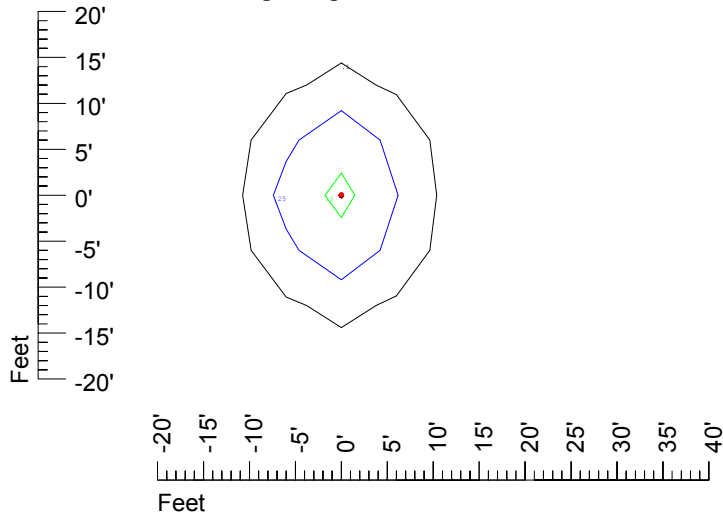

IES Photometric files C9232

Isoline template at 30' mounting height

Isoline values — 0.1 fc — 0.25 fc — 0.5 fc — 1.0 fc — 2.0 fc

Mounting height 30' Tilt 0°