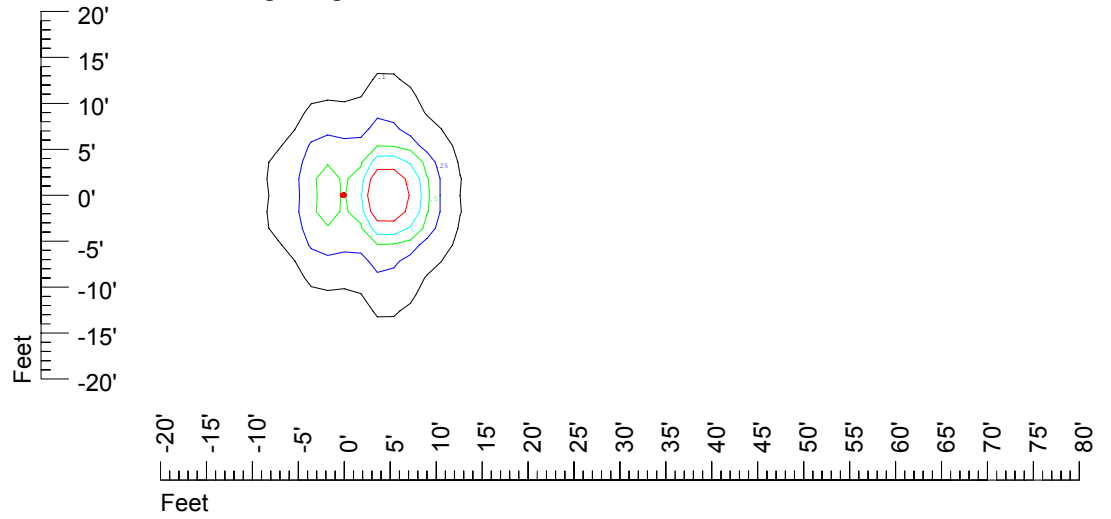

IES File: C9232

Lighting level in fc / Distance in feet

Vertical plan 0° to 180°
Horizontal plan 0°

— 2 fc — 1 fc — 0.5 fc — 0.25 fc — 0.1 fc

IES Photometric files C9232

Isoline template at 7' mounting height

Isoline values — 0.1 fc — 0.25 fc — 0.5 fc — 1.0 fc — 2.0 fc

Mounting height 7' Tilt 0°

Mounting height 7' Tilt 30°

Mounting height 7' Tilt 15°

Mounting height 7' Tilt 45°

IES Photometric files C9232

Isoline template at 9' mounting height

Isoline values — 0.1 fc — 0.25 fc — 0.5 fc — 1.0 fc — 2.0 fc

Mounting height 9' Tilt 0°

Mounting height 9' Tilt 30°

Mounting height 9' Tilt 15°

Mounting height 9' Tilt 45°

IES Photometric files C9232

Isoline template at 11' mounting height