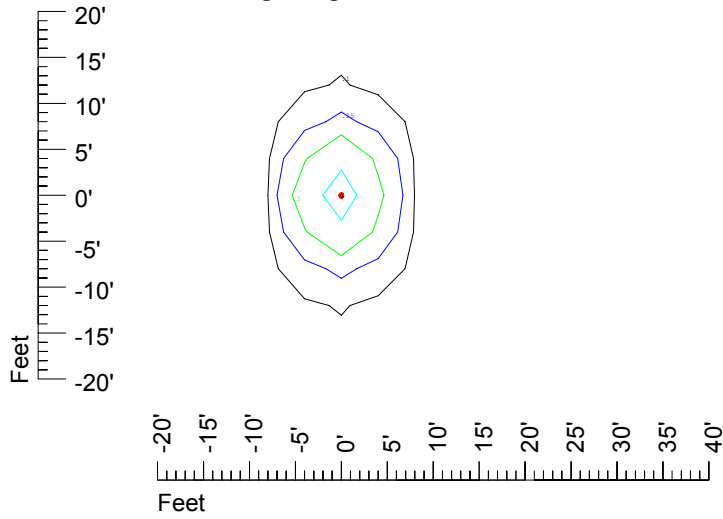

Isoline values — 0.1 fc — 0.25 fc — 0.5 fc — 1.0 fc — 2.0 fc

Mounting height 7' Tilt 0°

Mounting height 7' Tilt 30°

Mounting height 7' Tilt 15°

Mounting height 7' Tilt 45°

IES Photometric files C9232

Isoline template at 9' mounting height

Isoline values — 0.1 fc — 0.25 fc — 0.5 fc — 1.0 fc — 2.0 fc

Mounting height 11' Tilt 0°

Mounting height 11' Tilt 30°

Mounting height 11' Tilt 15°

Mounting height 11' Tilt 45°

IES Photometric files C9232

Isoline template at 15' mounting height

Isoline values — 0.1 fc — 0.25 fc — 0.5 fc — 1.0 fc — 2.0 fc

Mounting height 15' Tilt 0°

Mounting height 15' Tilt 30°

Mounting height 15' Tilt 15°

Mounting height 15' Tilt 45°

IES Photometric files C9232

Isoline template at 20' mounting height

Isoline values — 0.1 fc — 0.25 fc — 0.5 fc — 1.0 fc — 2.0 fc

Mounting height 20' Tilt 0°

Mounting height 20' Tilt 30°

Mounting height 20' Tilt 15°

Mounting height 20' Tilt 45°

IES Photometric files C9232

Isoline template at 25' mounting height