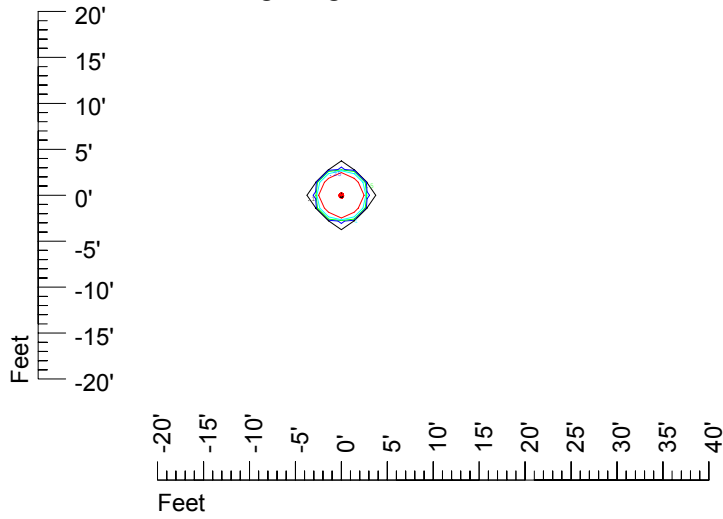

IES File: C8953

Lighting level in fc / Distance in feet

Vertical plan 0° to 180°
Horizontal plan 0°

— 2 fc — 1 fc — 0.5 fc — 0.25 fc — 0.1 fc

IES Photometric files C8953

Isoline template at 7' mounting height

Isoline values — 0.1 fc — 0.25 fc — 0.5 fc — 1.0 fc — 2.0 fc

Mounting height 7' Tilt 0°

Mounting height 7' Tilt 30°

Mounting height 7' Tilt 15°

Mounting height 7' Tilt 45°

IES Photometric files C8953

Isoline template at 9' mounting height

Isoline values — 0.1 fc — 0.25 fc — 0.5 fc — 1.0 fc — 2.0 fc

Mounting height 9' Tilt 0°

Mounting height 9' Tilt 30°

Mounting height 9' Tilt 15°

Mounting height 9' Tilt 45°

IES Photometric files C8953

Isoline template at 11' mounting height

Isoline values — 0.1 fc — 0.25 fc — 0.5 fc — 1.0 fc — 2.0 fc

Mounting height 20' Tilt 0°

Mounting height 20' Tilt 30°

Mounting height 20' Tilt 15°

Mounting height 20' Tilt 45°

IES Photometric files C8953

Isoline template at 25' mounting height