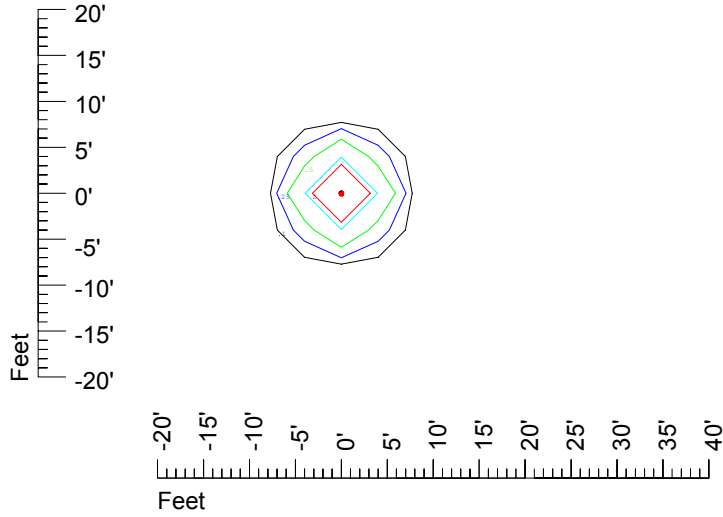

Isoline values — 0.1 fc — 0.25 fc — 0.5 fc — 1.0 fc — 2.0 fc

Mounting height 7' Tilt 0°

Mounting height 7' Tilt 30°

Mounting height 7' Tilt 15°

Mounting height 7' Tilt 45°

IES Photometric files C8953

Isoline template at 9' mounting height

Isoline values — 0.1 fc — 0.25 fc — 0.5 fc — 1.0 fc — 2.0 fc

Mounting height 11' Tilt 0°

Mounting height 11' Tilt 30°

Mounting height 11' Tilt 15°

Mounting height 11' Tilt 45°

IES Photometric files C8953

Isoline template at 15' mounting height

Isoline values — 0.1 fc — 0.25 fc — 0.5 fc — 1.0 fc — 2.0 fc

Mounting height 15' Tilt 0°

Mounting height 15' Tilt 30°

Mounting height 15' Tilt 15°

Mounting height 15' Tilt 45°

IES Photometric files C8953

Isoline template at 20' mounting height

Isoline values — 0.1 fc — 0.25 fc — 0.5 fc — 1.0 fc — 2.0 fc

Mounting height 20' Tilt 0°

Mounting height 20' Tilt 30°

Mounting height 20' Tilt 15°

Mounting height 20' Tilt 45°

IES Photometric files C8953

Isoline template at 25' mounting height