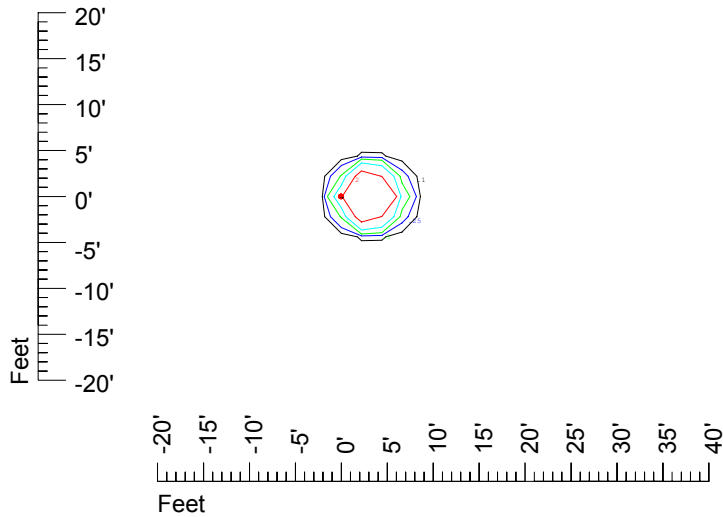

Isoline values — 0.1 fc — 0.25 fc — 0.5 fc — 1.0 fc — 2.0 fc

Mounting height 7' Tilt 0°

Mounting height 7' Tilt 30°

Mounting height 7' Tilt 15°

Mounting height 7' Tilt 45°

IES Photometric files C8953

Isoline template at 9' mounting height

Isoline values — 0.1 fc — 0.25 fc — 0.5 fc — 1.0 fc — 2.0 fc

Mounting height 9' Tilt 0°

Mounting height 9' Tilt 30°

Mounting height 9' Tilt 15°

Mounting height 9' Tilt 45°

IES Photometric files C8953

Isoline template at 11' mounting height

Isoline values — 0.1 fc — 0.25 fc — 0.5 fc — 1.0 fc — 2.0 fc

Mounting height 11' Tilt 0°

Mounting height 11' Tilt 30°

Mounting height 11' Tilt 15°

Mounting height 11' Tilt 45°

IES Photometric files C8953

Isoline template at 15' mounting height

Isoline values — 0.1 fc — 0.25 fc — 0.5 fc — 1.0 fc — 2.0 fc

Mounting height 15' Tilt 0°

Mounting height 15' Tilt 30°

Mounting height 15' Tilt 15°

Mounting height 15' Tilt 45°

IES Photometric files C8953

Isoline template at 20' mounting height