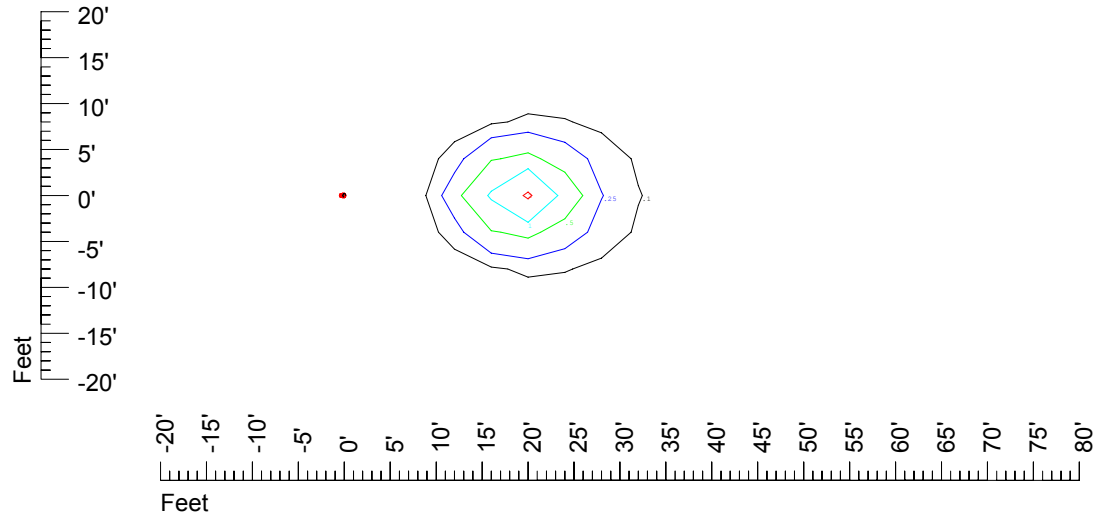

Isoline values — 0.1 fc — 0.25 fc — 0.5 fc — 1.0 fc — 2.0 fc

Mounting height 11' Tilt 0°

Mounting height 11' Tilt 30°

Mounting height 11' Tilt 15°

Mounting height 11' Tilt 45°

IES Photometric files C8953

Isoline template at 15' mounting height

Isoline values — 0.1 fc — 0.25 fc — 0.5 fc — 1.0 fc — 2.0 fc

Mounting height 15' Tilt 0°

Mounting height 15' Tilt 30°

Mounting height 15' Tilt 15°

Mounting height 15' Tilt 45°

IES Photometric files C8953

Isoline template at 20' mounting height

Isoline values — 0.1 fc — 0.25 fc — 0.5 fc — 1.0 fc — 2.0 fc

Mounting height 20' Tilt 0°

Mounting height 20' Tilt 30°

Mounting height 20' Tilt 15°

Mounting height 20' Tilt 45°

IES Photometric files C8953

Isoline template at 25' mounting height

Isoline values — 0.1 fc — 0.25 fc — 0.5 fc — 1.0 fc — 2.0 fc

Mounting height 25' Tilt 0°

Mounting height 25' Tilt 30°

Mounting height 25' Tilt 15°

Mounting height 25' Tilt 45°

IES Photometric files C8953

Isoline template at 30' mounting height