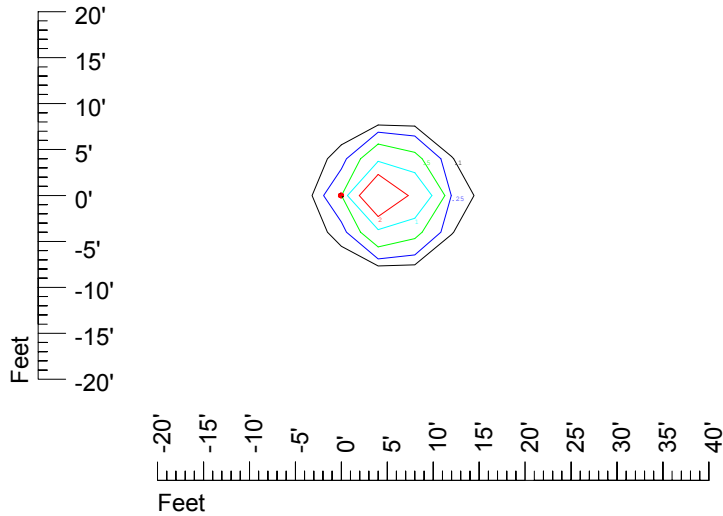

Isoline values — 0.1 fc — 0.25 fc — 0.5 fc — 1.0 fc — 2.0 fc

Mounting height 11' Tilt 0°

Mounting height 11' Tilt 30°

Mounting height 11' Tilt 15°

Mounting height 11' Tilt 45°

IES Photometric files C8953

Isoline template at 15' mounting height

Isoline values — 0.1 fc — 0.25 fc — 0.5 fc — 1.0 fc — 2.0 fc

Mounting height 15' Tilt 0°

Mounting height 15' Tilt 30°

Mounting height 15' Tilt 15°

Mounting height 15' Tilt 45°

IES Photometric files C8953

Isoline template at 20' mounting height

Isoline values — 0.1 fc — 0.25 fc — 0.5 fc — 1.0 fc — 2.0 fc

Mounting height 20' Tilt 0°

Mounting height 20' Tilt 30°

Mounting height 20' Tilt 15°

Mounting height 20' Tilt 45°

IES Photometric files C8953

Isoline template at 25' mounting height

Isoline values — 0.1 fc — 0.25 fc — 0.5 fc — 1.0 fc — 2.0 fc

Mounting height 25' Tilt 0°

Mounting height 25' Tilt 30°

Mounting height 25' Tilt 15°

Mounting height 25' Tilt 45°

IES Photometric files C8953

Isoline template at 30' mounting height