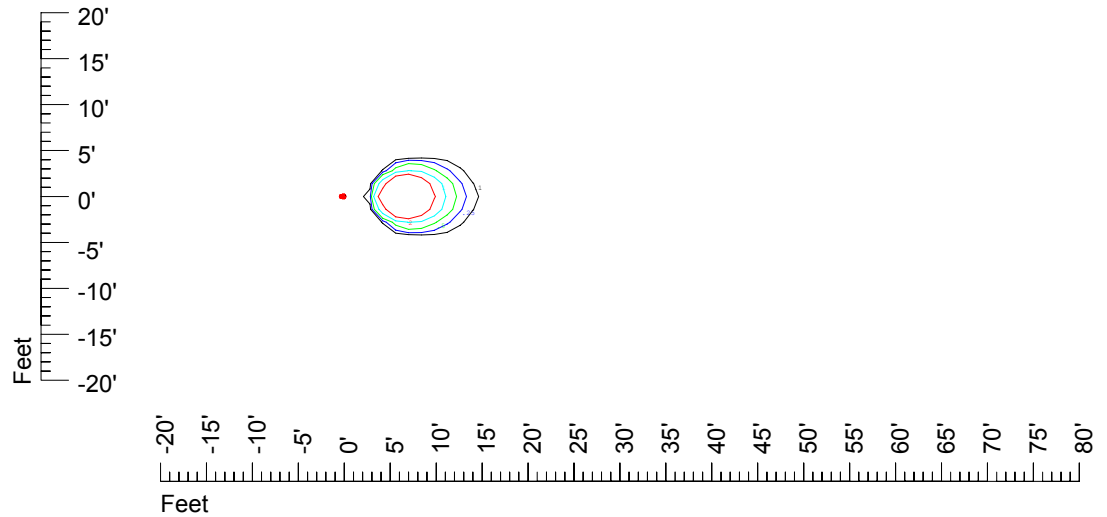

Isoline values — 0.1 fc — 0.25 fc — 0.5 fc — 1.0 fc — 2.0 fc

Mounting height 7' Tilt 0°

Mounting height 7' Tilt 30°

Mounting height 7' Tilt 15°

Mounting height 7' Tilt 45°

IES Photometric files C8953

Isoline template at 9' mounting height

Isoline values — 0.1 fc — 0.25 fc — 0.5 fc — 1.0 fc — 2.0 fc

Mounting height 9' Tilt 0°

Mounting height 9' Tilt 30°

Mounting height 9' Tilt 15°

Mounting height 9' Tilt 45°

IES Photometric files C8953

Isoline template at 11' mounting height