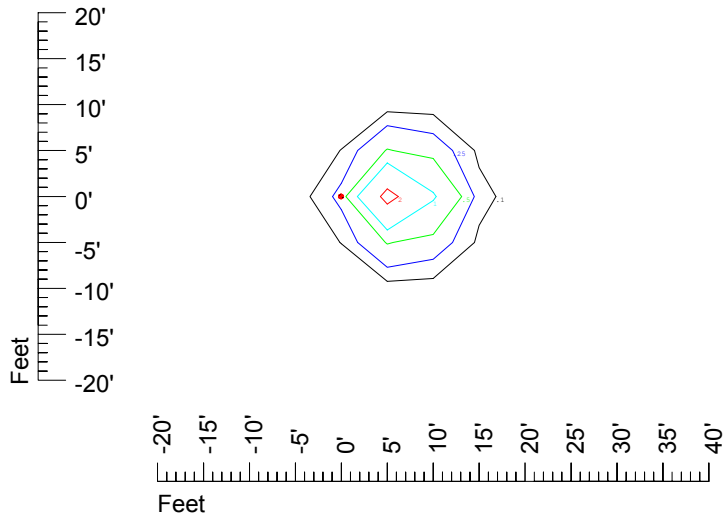

Isoline values — 0.1 fc — 0.25 fc — 0.5 fc — 1.0 fc — 2.0 fc

Mounting height 11' Tilt 0°

Mounting height 11' Tilt 30°

Mounting height 11' Tilt 15°

Mounting height 11' Tilt 45°

IES Photometric files C8953

Isoline template at 15' mounting height

Isoline values — 0.1 fc — 0.25 fc — 0.5 fc — 1.0 fc — 2.0 fc

Mounting height 15' Tilt 0°

Mounting height 15' Tilt 30°

Mounting height 15' Tilt 15°

Mounting height 15' Tilt 45°

IES Photometric files C8953

Isoline template at 20' mounting height

Isoline values — 0.1 fc — 0.25 fc — 0.5 fc — 1.0 fc — 2.0 fc

Mounting height 20' Tilt 0°

Mounting height 20' Tilt 30°

Mounting height 20' Tilt 15°

Mounting height 20' Tilt 45°

IES Photometric files C8953

Isoline template at 25' mounting height

Isoline values — 0.1 fc — 0.25 fc — 0.5 fc — 1.0 fc — 2.0 fc

Mounting height 25' Tilt 0°

Mounting height 25' Tilt 30°

Mounting height 25' Tilt 15°

Mounting height 25' Tilt 45°

IES Photometric files C8953

Isoline template at 30' mounting height