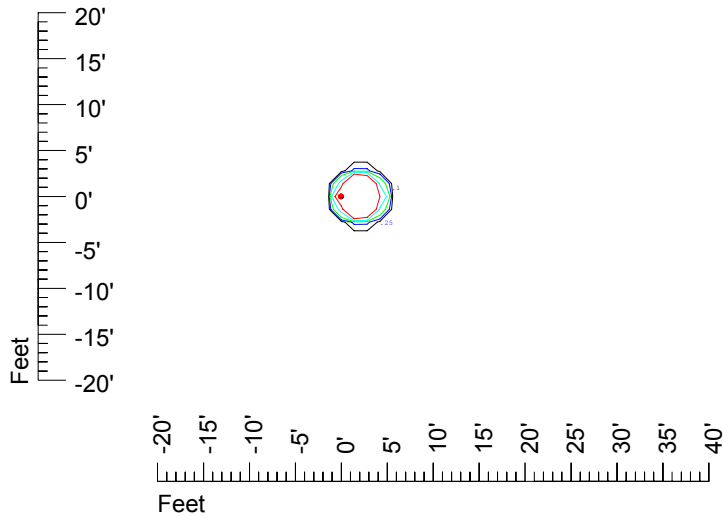

IES File: C8953

Lighting level in fc / Distance in feet

Vertical plan 0° to 180°
Horizontal plan 0°

— 2 fc — 1 fc — 0.5 fc — 0.25 fc — 0.1 fc

IES Photometric files C8953

Isoline template at 7' mounting height

Isoline values — 0.1 fc — 0.25 fc — 0.5 fc — 1.0 fc — 2.0 fc

Mounting height 7' Tilt 0°

Mounting height 7' Tilt 30°

Mounting height 7' Tilt 15°

Mounting height 7' Tilt 45°

IES Photometric files C8953

Isoline template at 9' mounting height

Isoline values — 0.1 fc — 0.25 fc — 0.5 fc — 1.0 fc — 2.0 fc

Mounting height 9' Tilt 0°

Mounting height 9' Tilt 30°

Mounting height 9' Tilt 15°

Mounting height 9' Tilt 45°

IES Photometric files C8953

Isoline template at 11' mounting height

Isoline values — 0.1 fc — 0.25 fc — 0.5 fc — 1.0 fc — 2.0 fc

Mounting height 11' Tilt 0°

Mounting height 11' Tilt 30°

Mounting height 11' Tilt 15°

Mounting height 11' Tilt 45°

IES Photometric files C8953

Isoline template at 15' mounting height