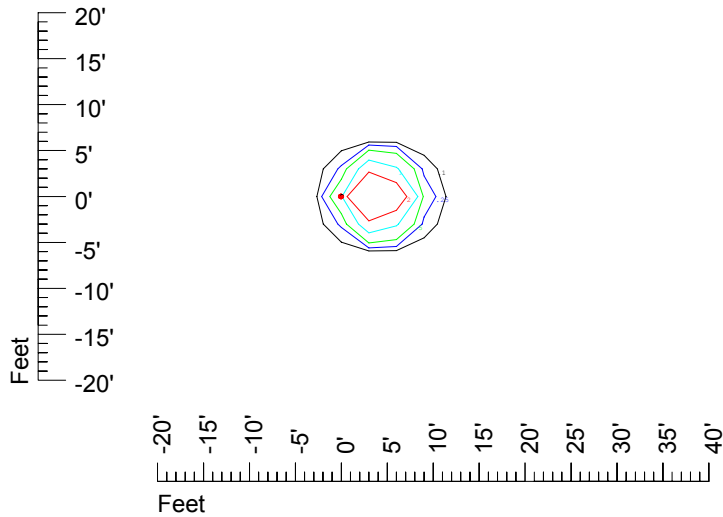

Isoline values — 0.1 fc — 0.25 fc — 0.5 fc — 1.0 fc — 2.0 fc

Mounting height 7' Tilt 0°

Mounting height 7' Tilt 30°

Mounting height 7' Tilt 15°

Mounting height 7' Tilt 45°

IES Photometric files C8953

Isoline template at 9' mounting height

Isoline values — 0.1 fc — 0.25 fc — 0.5 fc — 1.0 fc — 2.0 fc

Mounting height 11' Tilt 0°

Mounting height 11' Tilt 30°

Mounting height 11' Tilt 15°

Mounting height 11' Tilt 45°

IES Photometric files C8953

Isoline template at 15' mounting height

Isoline values — 0.1 fc — 0.25 fc — 0.5 fc — 1.0 fc — 2.0 fc

Mounting height 15' Tilt 0°

Mounting height 15' Tilt 30°

Mounting height 15' Tilt 15°

Mounting height 15' Tilt 45°

IES Photometric files C8953

Isoline template at 20' mounting height

Isoline values — 0.1 fc — 0.25 fc — 0.5 fc — 1.0 fc — 2.0 fc

Mounting height 20' Tilt 0°

Mounting height 20' Tilt 30°

Mounting height 20' Tilt 15°

Mounting height 20' Tilt 45°

IES Photometric files C8953

Isoline template at 25' mounting height