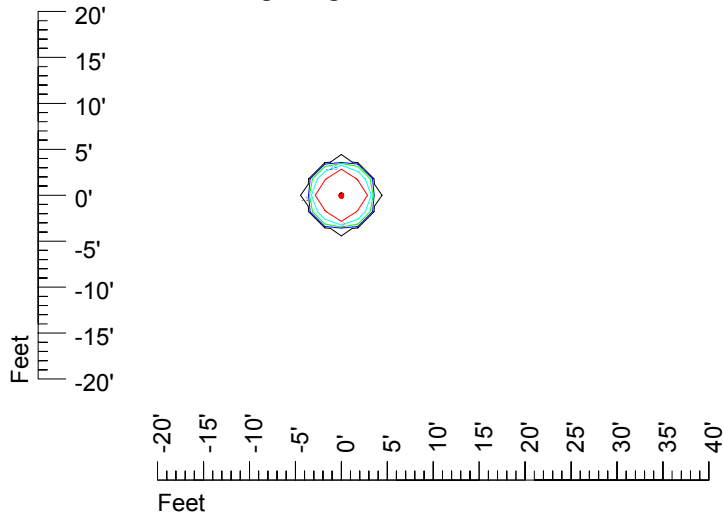

IES File: C8953

Lighting level in fc / Distance in feet

Vertical plan 0° to 180°
Horizontal plan 0°

— 2 fc — 1 fc — 0.5 fc — 0.25 fc — 0.1 fc

IES Photometric files C8953

Isoline template at 7' mounting height

Isoline values — 0.1 fc — 0.25 fc — 0.5 fc — 1.0 fc — 2.0 fc

Mounting height 7' Tilt 0°

Mounting height 7' Tilt 30°

Mounting height 7' Tilt 15°

Mounting height 7' Tilt 45°

IES Photometric files C8953

Isoline template at 9' mounting height

Isoline values — 0.1 fc — 0.25 fc — 0.5 fc — 1.0 fc — 2.0 fc

Mounting height 9' Tilt 0°

Mounting height 9' Tilt 30°

Mounting height 9' Tilt 15°

Mounting height 9' Tilt 45°

IES Photometric files C8953

Isoline template at 11' mounting height

Isoline values — 0.1 fc — 0.25 fc — 0.5 fc — 1.0 fc — 2.0 fc

Mounting height 11' Tilt 0°

Mounting height 11' Tilt 30°

Mounting height 11' Tilt 15°

Mounting height 11' Tilt 45°

IES Photometric files C8953

Isoline template at 15' mounting height