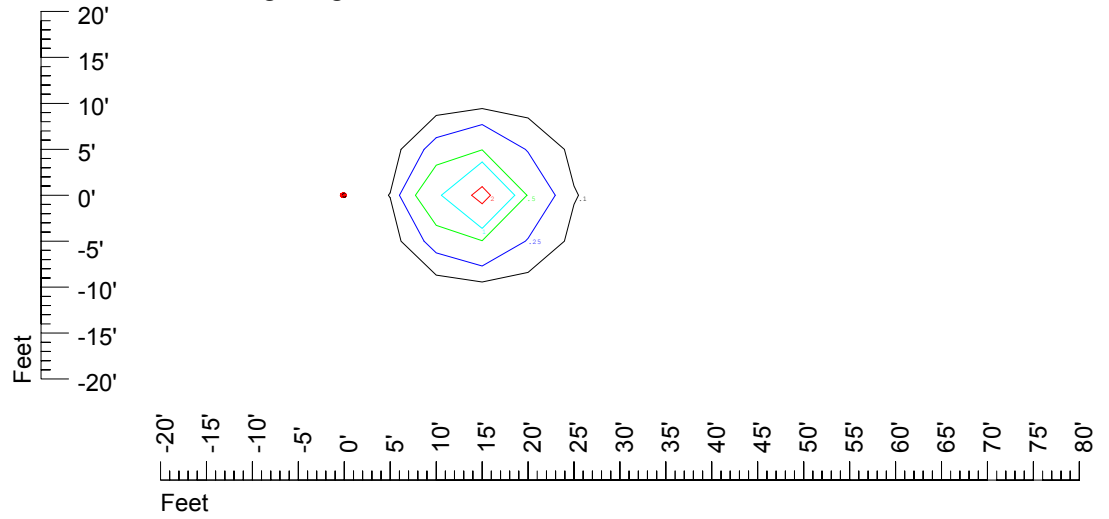

Mounting height 25' Tilt 30°

Mounting height 25' Tilt 45°