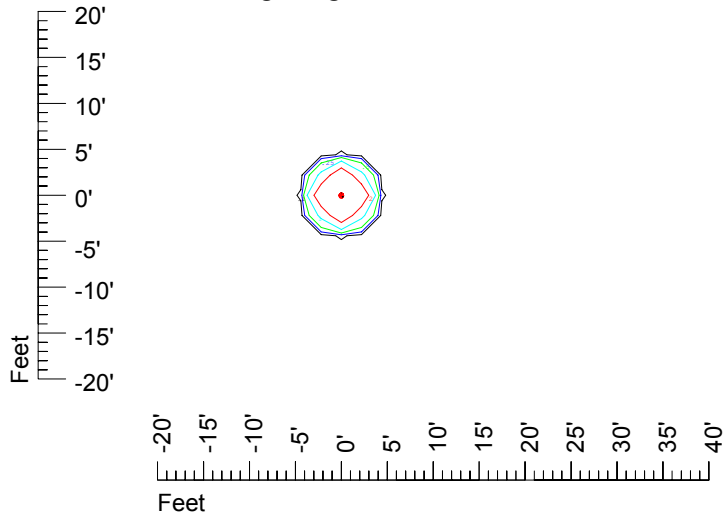

Isoline values — 0.1 fc — 0.25 fc — 0.5 fc — 1.0 fc — 2.0 fc

Mounting height 7' Tilt 0°

Mounting height 7' Tilt 30°

Mounting height 7' Tilt 15°

Mounting height 7' Tilt 45°

IES Photometric files C8953

Isoline template at 9' mounting height

Isoline values — 0.1 fc — 0.25 fc — 0.5 fc — 1.0 fc — 2.0 fc

Mounting height 9' Tilt 0°

Mounting height 9' Tilt 30°

Mounting height 9' Tilt 15°

Mounting height 9' Tilt 45°

IES Photometric files C8953

Isoline template at 11' mounting height

Isoline values — 0.1 fc — 0.25 fc — 0.5 fc — 1.0 fc — 2.0 fc

Mounting height 11' Tilt 0°

Mounting height 11' Tilt 30°

Mounting height 11' Tilt 15°

Mounting height 11' Tilt 45°

IES Photometric files C8953

Isoline template at 15' mounting height