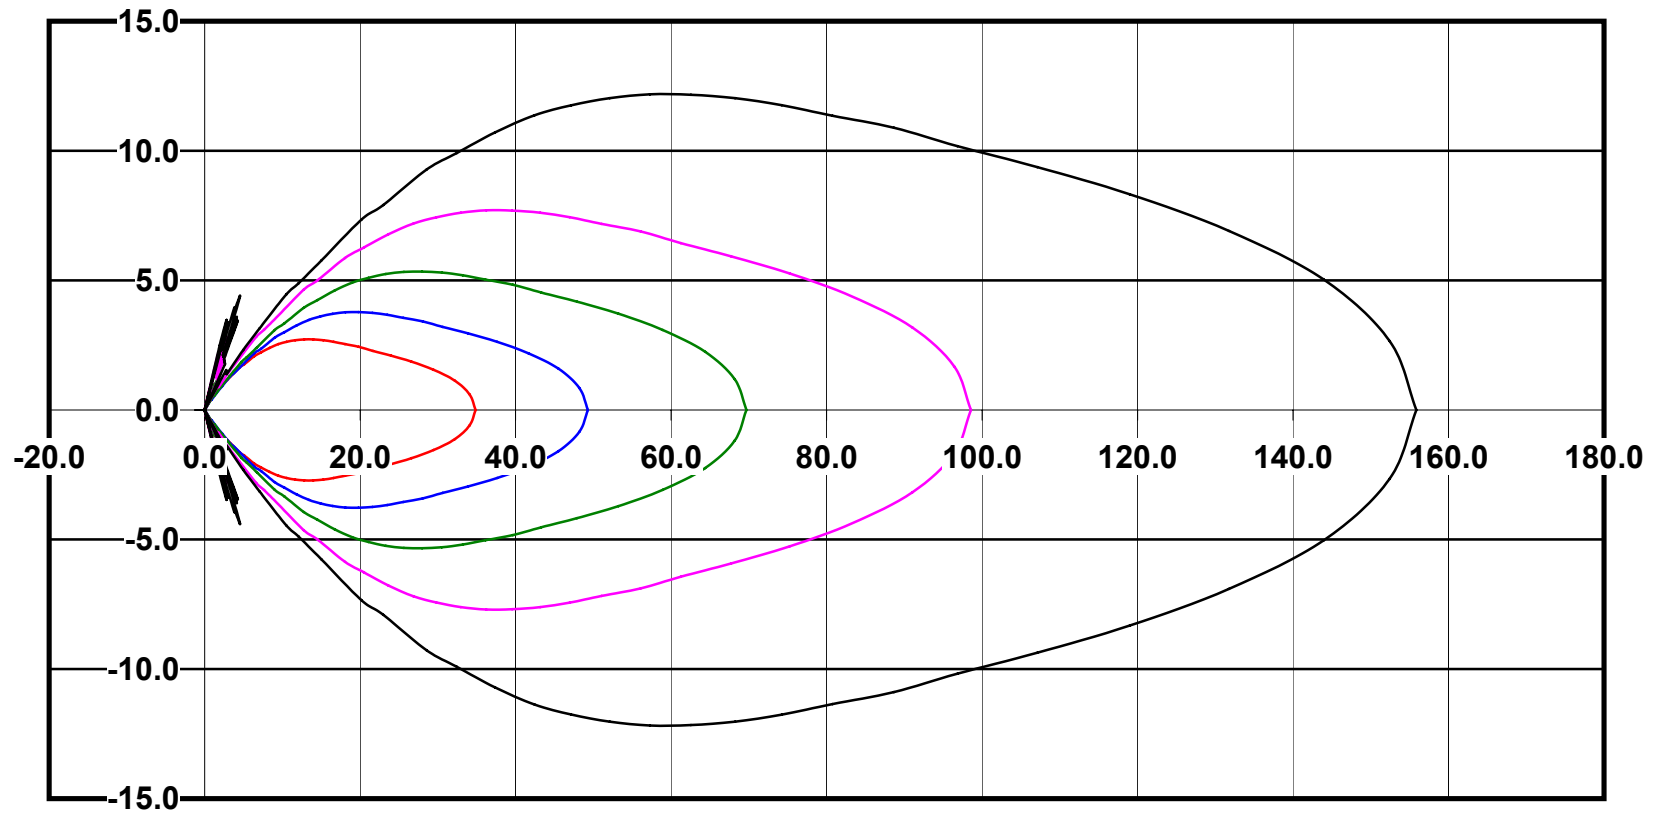

IES File: C8953

Lighting level in fc / Distance in feet

Vertical plan 0° to 180°
Horizontal plan 0°

— 2 fc — 1 fc — 0.5 fc — 0.25 fc — 0.1 fc

IES Photometric files C8953

Isoline template at 7' mounting height

Isoline values — 0.1 fc — 0.25 fc — 0.5 fc — 1.0 fc — 2.0 fc

Mounting height 7' Tilt 0°

Mounting height 7' Tilt 30°

Mounting height 7' Tilt 15°

Mounting height 7' Tilt 45°

IES Photometric files C8953

Isoline template at 9' mounting height