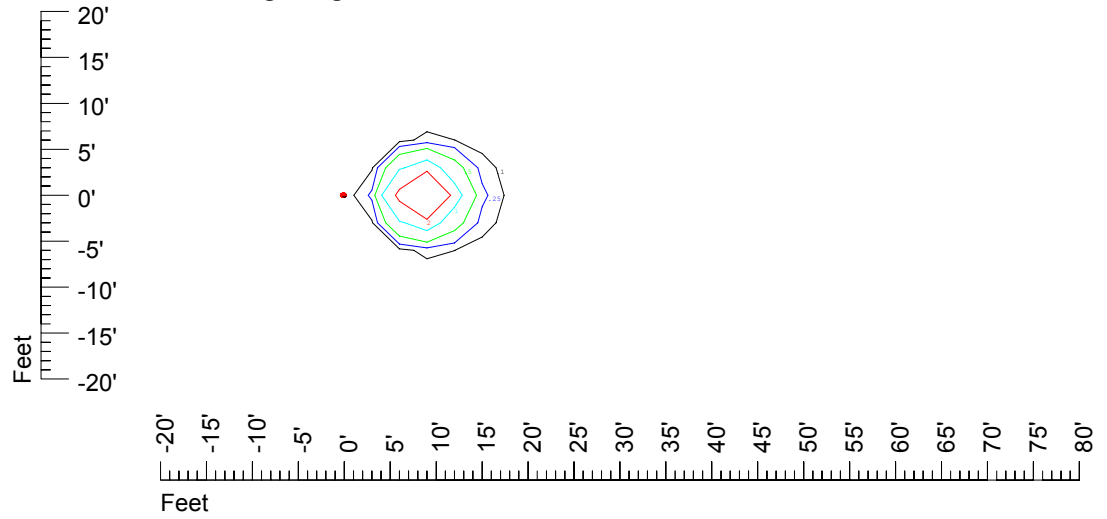

Isoline values — 0.1 fc — 0.25 fc — 0.5 fc — 1.0 fc — 2.0 fc

Mounting height 9' Tilt 0°

Mounting height 9' Tilt 30°

Mounting height 9' Tilt 15°

Mounting height 9' Tilt 45°

IES Photometric files C8953

Isoline template at 11' mounting height

Isoline values — 0.1 fc — 0.25 fc — 0.5 fc — 1.0 fc — 2.0 fc

Mounting height 11' Tilt 0°

Mounting height 11' Tilt 30°

Mounting height 11' Tilt 15°

Mounting height 11' Tilt 45°

IES Photometric files C8953

Isoline template at 15' mounting height

Isoline values — 0.1 fc — 0.25 fc — 0.5 fc — 1.0 fc — 2.0 fc

Mounting height 15' Tilt 0°

Mounting height 15' Tilt 30°

Mounting height 15' Tilt 15°

Mounting height 15' Tilt 45°

IES Photometric files C8953

Isoline template at 20' mounting height