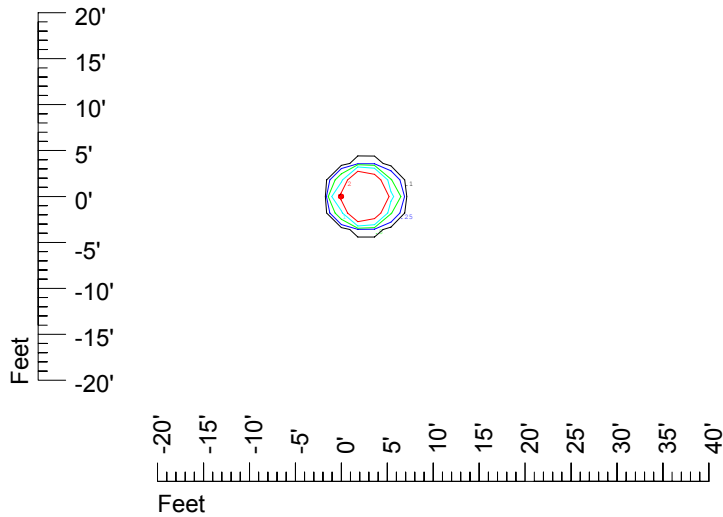

Isoline values — 0.1 fc — 0.25 fc — 0.5 fc — 1.0 fc — 2.0 fc

Mounting height 7' Tilt 0°

Mounting height 7' Tilt 30°

Mounting height 7' Tilt 15°

Mounting height 7' Tilt 45°

IES Photometric files C8953

Isoline template at 9' mounting height

Isoline values — 0.1 fc — 0.25 fc — 0.5 fc — 1.0 fc — 2.0 fc

Mounting height 9' Tilt 0°

Mounting height 9' Tilt 30°

Mounting height 9' Tilt 15°

Mounting height 9' Tilt 45°

IES Photometric files C8953

Isoline template at 11' mounting height

Isoline values — 0.1 fc — 0.25 fc — 0.5 fc — 1.0 fc — 2.0 fc

Mounting height 11' Tilt 0°

Mounting height 11' Tilt 30°

Mounting height 11' Tilt 15°

Mounting height 11' Tilt 45°

IES Photometric files C8953

Isoline template at 15' mounting height

Isoline values — 0.1 fc — 0.25 fc — 0.5 fc — 1.0 fc — 2.0 fc

Mounting height 15' Tilt 0°

Mounting height 15' Tilt 30°

Mounting height 15' Tilt 15°

Mounting height 15' Tilt 45°

IES Photometric files C8953

Isoline template at 20' mounting height