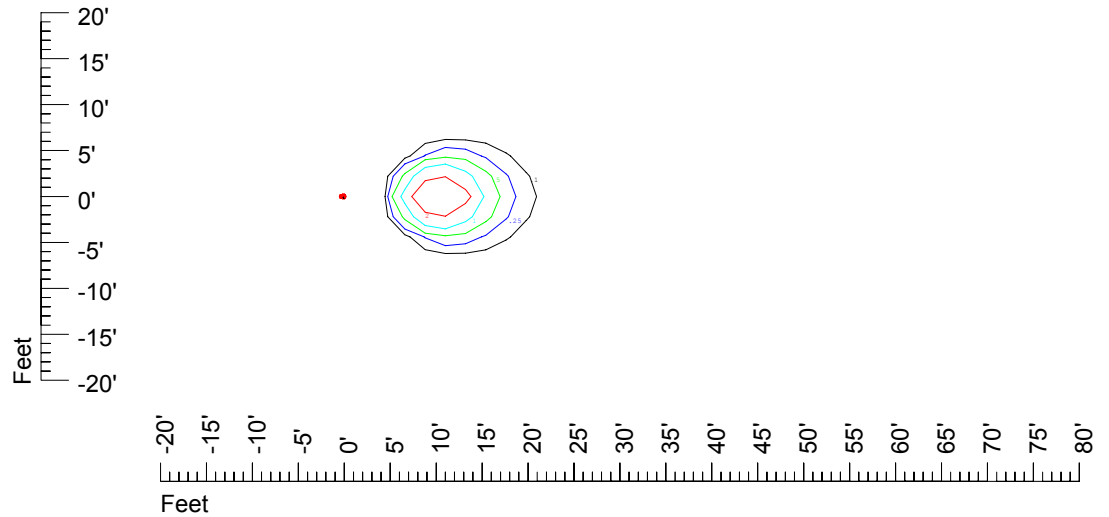

Isoline values — 0.1 fc — 0.25 fc — 0.5 fc — 1.0 fc — 2.0 fc

Mounting height 9' Tilt 0°

Mounting height 9' Tilt 30°

Mounting height 9' Tilt 15°

Mounting height 9' Tilt 45°

IES Photometric files C8953

Isoline template at 11' mounting height

Isoline values — 0.1 fc — 0.25 fc — 0.5 fc — 1.0 fc — 2.0 fc

Mounting height 11' Tilt 0°

Mounting height 11' Tilt 30°

Mounting height 11' Tilt 15°

Mounting height 11' Tilt 45°

IES Photometric files C8953

Isoline template at 15' mounting height