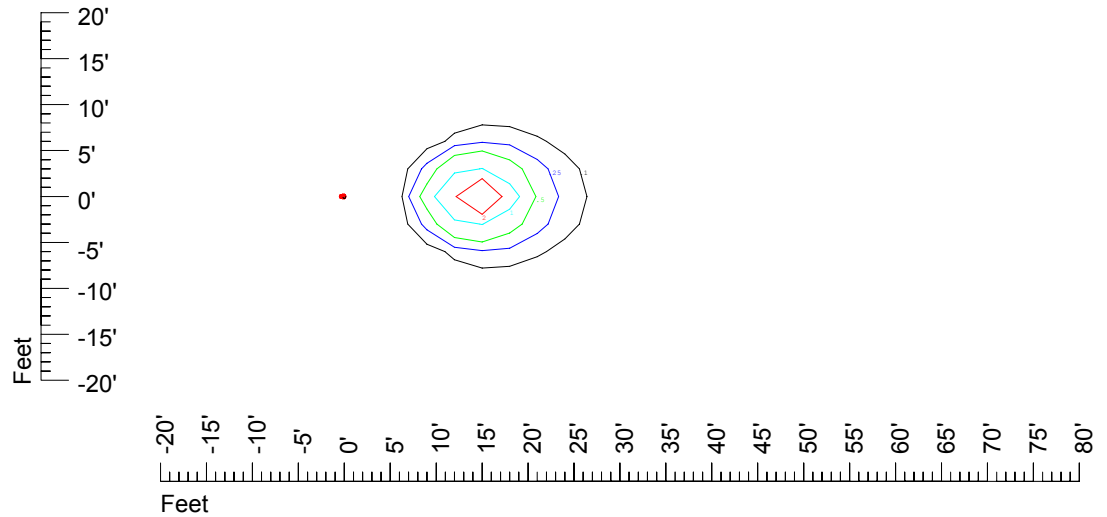

Isoline values — 0.1 fc — 0.25 fc — 0.5 fc — 1.0 fc — 2.0 fc

Mounting height 11' Tilt 0°

Mounting height 11' Tilt 30°

Mounting height 11' Tilt 15°

Mounting height 11' Tilt 45°

IES Photometric files C8953

Isoline template at 15' mounting height

Isoline values — 0.1 fc — 0.25 fc — 0.5 fc — 1.0 fc — 2.0 fc

Mounting height 15' Tilt 0°

Mounting height 15' Tilt 30°

Mounting height 15' Tilt 15°

Mounting height 15' Tilt 45°

IES Photometric files C8953

Isoline template at 20' mounting height

Isoline values — 0.1 fc — 0.25 fc — 0.5 fc — 1.0 fc — 2.0 fc

Mounting height 20' Tilt 0°

Mounting height 20' Tilt 30°

Mounting height 20' Tilt 15°

Mounting height 20' Tilt 45°

IES Photometric files C8953

Isoline template at 25' mounting height