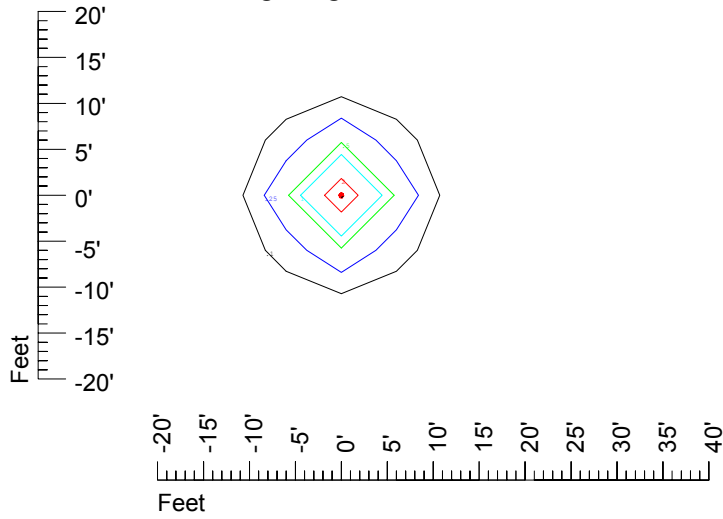

Mounting height 30' Tilt 15°

Isoline values — 0.1 fc — 0.25 fc — 0.5 fc — 1.0 fc — 2.0 fc

Mounting height 30' Tilt 0°