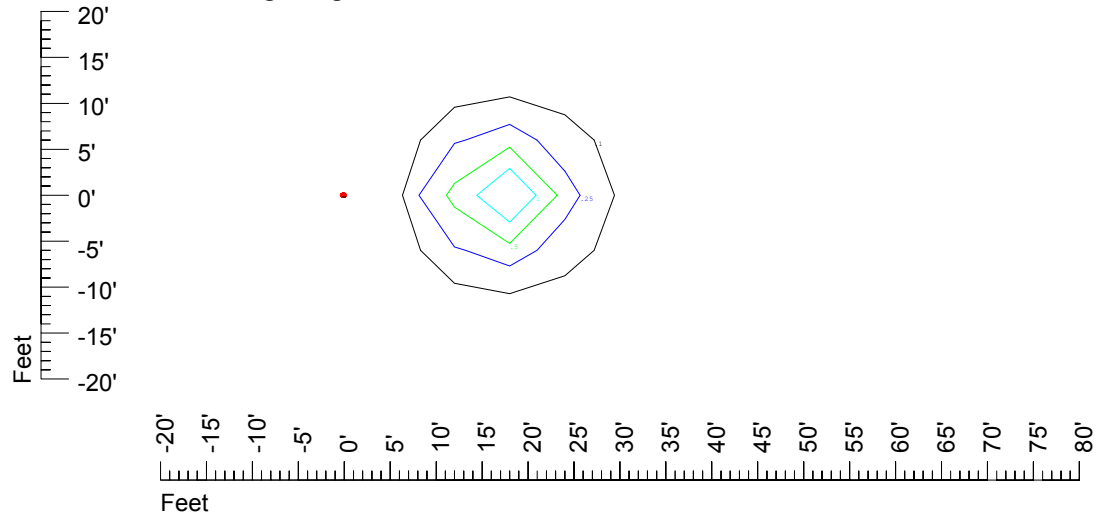

Isoline values — 0.1 fc — 0.25 fc — 0.5 fc — 1.0 fc — 2.0 fc

Mounting height 15' Tilt 0°

Mounting height 15' Tilt 30°

Mounting height 15' Tilt 15°

Mounting height 15' Tilt 45°

IES Photometric files C8953

Isoline template at 20' mounting height

Isoline values — 0.1 fc — 0.25 fc — 0.5 fc — 1.0 fc — 2.0 fc

Mounting height 20' Tilt 0°

Mounting height 20' Tilt 30°

Mounting height 20' Tilt 15°

Mounting height 20' Tilt 45°

IES Photometric files C8953

Isoline template at 25' mounting height

Isoline values — 0.1 fc — 0.25 fc — 0.5 fc — 1.0 fc — 2.0 fc

Mounting height 25' Tilt 0°

Mounting height 25' Tilt 30°

Mounting height 25' Tilt 15°

Mounting height 25' Tilt 45°

IES Photometric files C8953

Isoline template at 30' mounting height

Isoline values — 0.1 fc — 0.25 fc — 0.5 fc — 1.0 fc — 2.0 fc

Mounting height 30' Tilt 0°

Mounting height 30' Tilt 30°

Mounting height 30' Tilt 15°

Mounting height 30' Tilt 45°