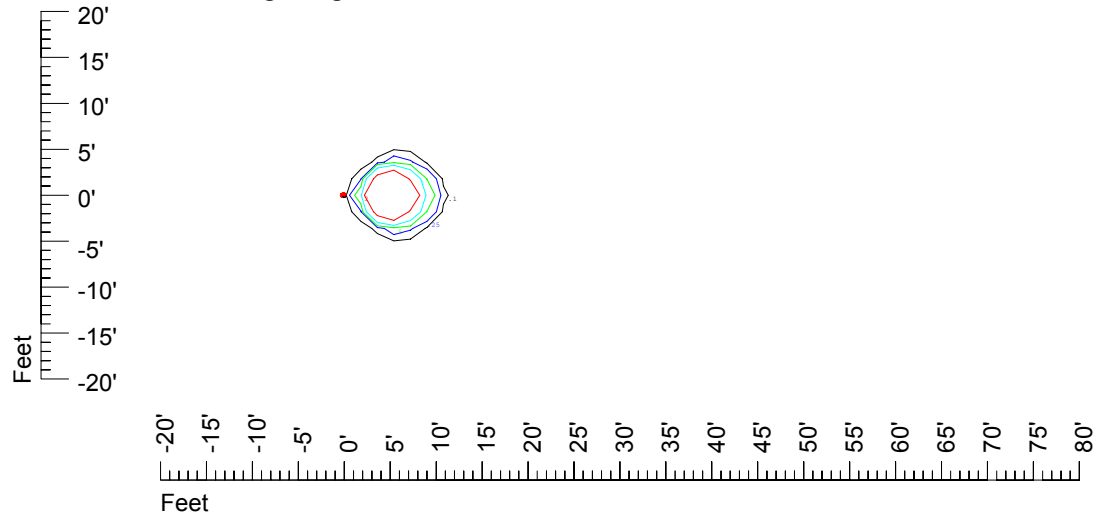

Isoline values — 0.1 fc — 0.25 fc — 0.5 fc — 1.0 fc — 2.0 fc

Mounting height 7' Tilt 0°

Mounting height 7' Tilt 30°

Mounting height 7' Tilt 15°

Mounting height 7' Tilt 45°

IES Photometric files C8953

Isoline template at 9' mounting height

Isoline values — 0.1 fc — 0.25 fc — 0.5 fc — 1.0 fc — 2.0 fc

Mounting height 9' Tilt 0°

Mounting height 9' Tilt 30°

Mounting height 9' Tilt 15°

Mounting height 9' Tilt 45°

IES Photometric files C8953

Isoline template at 11' mounting height