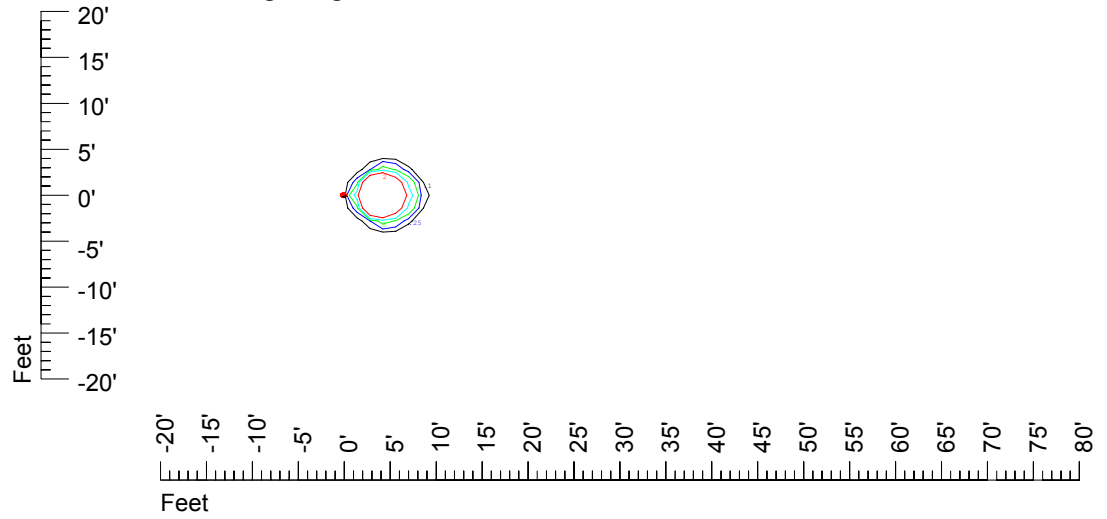

IES File: C8953

Lighting level in fc / Distance in feet

Vertical plan 0° to 180°
Horizontal plan 0°

— 2 fc — 1 fc — 0.5 fc — 0.25 fc — 0.1 fc

IES Photometric files C8953

Isoline template at 7' mounting height

Isoline values — 0.1 fc — 0.25 fc — 0.5 fc — 1.0 fc — 2.0 fc

Mounting height 7' Tilt 0°

Mounting height 7' Tilt 30°

Mounting height 7' Tilt 15°

Mounting height 7' Tilt 45°

IES Photometric files C8953

Isoline template at 9' mounting height

Isoline values — 0.1 fc — 0.25 fc — 0.5 fc — 1.0 fc — 2.0 fc

Mounting height 9' Tilt 0°

Mounting height 9' Tilt 30°

Mounting height 9' Tilt 15°

Mounting height 9' Tilt 45°

IES Photometric files C8953

Isoline template at 11' mounting height