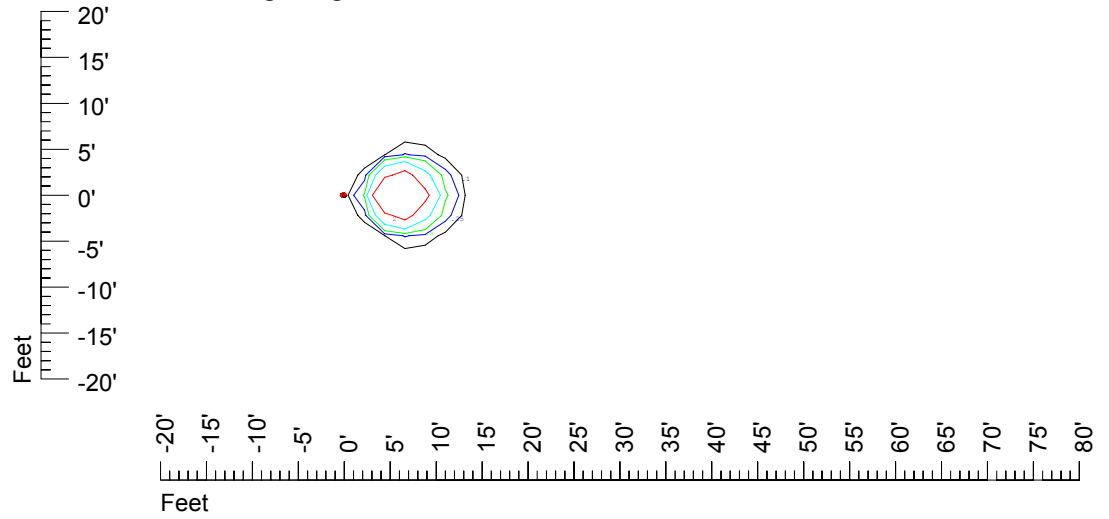

Isoline values — 0.1 fc — 0.25 fc — 0.5 fc — 1.0 fc — 2.0 fc

Mounting height 7' Tilt 0°

Mounting height 7' Tilt 30°

Mounting height 7' Tilt 15°

Mounting height 7' Tilt 45°

IES Photometric files C8953

Isoline template at 9' mounting height

Isoline values — 0.1 fc — 0.25 fc — 0.5 fc — 1.0 fc — 2.0 fc

Mounting height 9' Tilt 0°

Mounting height 9' Tilt 30°

Mounting height 9' Tilt 15°

Mounting height 9' Tilt 45°

IES Photometric files C8953

Isoline template at 11' mounting height

Isoline values — 0.1 fc — 0.25 fc — 0.5 fc — 1.0 fc — 2.0 fc

Mounting height 11' Tilt 0°

Mounting height 11' Tilt 30°

Mounting height 11' Tilt 15°

Mounting height 11' Tilt 45°

IES Photometric files C8953

Isoline template at 15' mounting height