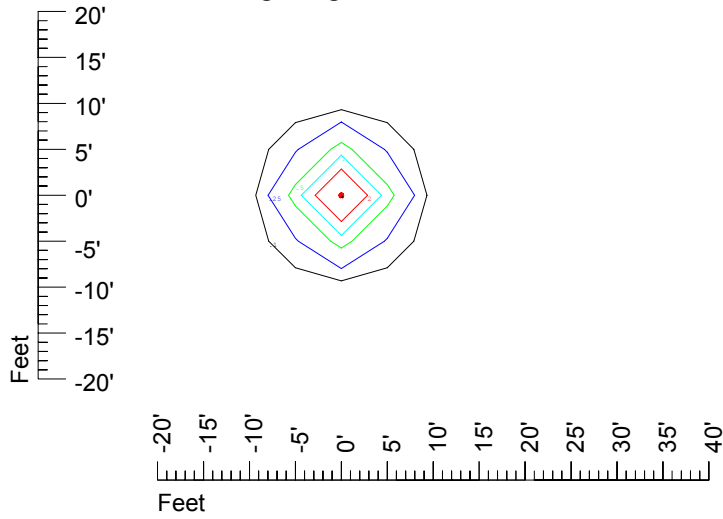

Isoline values — 0.1 fc — 0.25 fc — 0.5 fc — 1.0 fc — 2.0 fc

Mounting height 11' Tilt 0°

Mounting height 11' Tilt 30°

Mounting height 11' Tilt 15°

Mounting height 11' Tilt 45°

IES Photometric files C8953

Isoline template at 15' mounting height

Isoline values — 0.1 fc — 0.25 fc — 0.5 fc — 1.0 fc — 2.0 fc

Mounting height 15' Tilt 0°

Mounting height 15' Tilt 30°

Mounting height 15' Tilt 15°

Mounting height 15' Tilt 45°

IES Photometric files C8953

Isoline template at 20' mounting height

Isoline values — 0.1 fc — 0.25 fc — 0.5 fc — 1.0 fc — 2.0 fc

Mounting height 20' Tilt 0°

Mounting height 20' Tilt 30°

Mounting height 20' Tilt 15°

Mounting height 20' Tilt 45°

IES Photometric files C8953

Isoline template at 25' mounting height

Isoline values — 0.1 fc — 0.25 fc — 0.5 fc — 1.0 fc — 2.0 fc

Mounting height 25' Tilt 0°

Mounting height 25' Tilt 30°

Mounting height 25' Tilt 15°

Mounting height 25' Tilt 45°

IES Photometric files C8953

Isoline template at 30' mounting height