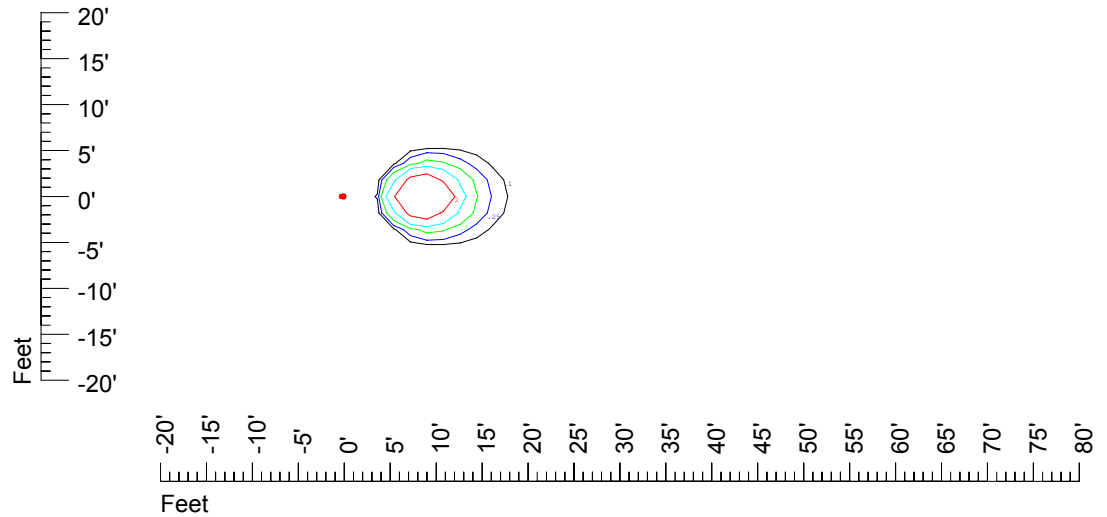

Isoline values — 0.1 fc — 0.25 fc — 0.5 fc — 1.0 fc — 2.0 fc

Mounting height 7' Tilt 0°

Mounting height 7' Tilt 30°

Mounting height 7' Tilt 15°

Mounting height 7' Tilt 45°

IES Photometric files C8953

Isoline template at 9' mounting height

Isoline values — 0.1 fc — 0.25 fc — 0.5 fc — 1.0 fc — 2.0 fc

Mounting height 9' Tilt 0°

Mounting height 9' Tilt 30°

Mounting height 9' Tilt 15°

Mounting height 9' Tilt 45°

IES Photometric files C8953

Isoline template at 11' mounting height

Isoline values — 0.1 fc — 0.25 fc — 0.5 fc — 1.0 fc — 2.0 fc

Mounting height 11' Tilt 0°

Mounting height 11' Tilt 30°

Mounting height 11' Tilt 15°

Mounting height 11' Tilt 45°

IES Photometric files C8953

Isoline template at 15' mounting height