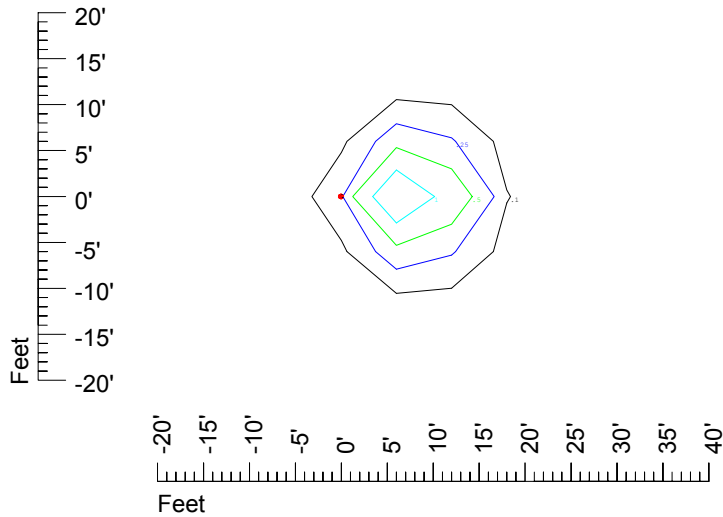

Isoline values — 0.1 fc — 0.25 fc — 0.5 fc — 1.0 fc — 2.0 fc

Mounting height 15' Tilt 0°

Mounting height 15' Tilt 30°

Mounting height 15' Tilt 15°

Mounting height 15' Tilt 45°

IES Photometric files C8953

Isoline template at 20' mounting height

Isoline values — 0.1 fc — 0.25 fc — 0.5 fc — 1.0 fc — 2.0 fc

Mounting height 20' Tilt 0°

Mounting height 20' Tilt 30°

Mounting height 20' Tilt 15°

Mounting height 20' Tilt 45°

IES Photometric files C8953

Isoline template at 25' mounting height

Isoline values — 0.1 fc — 0.25 fc — 0.5 fc — 1.0 fc — 2.0 fc

Mounting height 25' Tilt 0°

Mounting height 25' Tilt 30°

Mounting height 25' Tilt 15°

Mounting height 25' Tilt 45°

IES Photometric files C8953

Isoline template at 30' mounting height

Isoline values — 0.1 fc — 0.25 fc — 0.5 fc — 1.0 fc — 2.0 fc

Mounting height 30' Tilt 0°

Mounting height 30' Tilt 30°

Mounting height 30' Tilt 15°

Mounting height 30' Tilt 45°