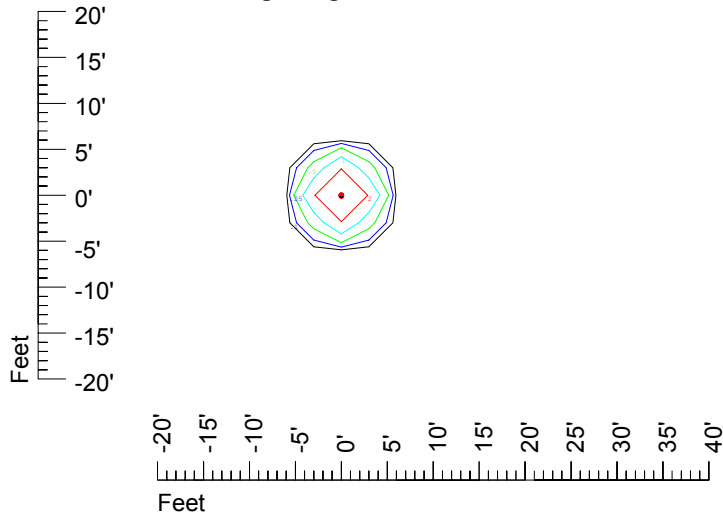

Isoline values — 0.1 fc — 0.25 fc — 0.5 fc — 1.0 fc — 2.0 fc

Mounting height 7' Tilt 0°

Mounting height 7' Tilt 30°

Mounting height 7' Tilt 15°

Mounting height 7' Tilt 45°

IES Photometric files C8953

Isoline template at 9' mounting height

Isoline values — 0.1 fc — 0.25 fc — 0.5 fc — 1.0 fc — 2.0 fc

Mounting height 9' Tilt 0°

Mounting height 9' Tilt 30°

Mounting height 9' Tilt 15°

Mounting height 9' Tilt 45°

IES Photometric files C8953

Isoline template at 11' mounting height

Isoline values — 0.1 fc — 0.25 fc — 0.5 fc — 1.0 fc — 2.0 fc

Mounting height 11' Tilt 0°

Mounting height 11' Tilt 30°

Mounting height 11' Tilt 15°

Mounting height 11' Tilt 45°

IES Photometric files C8953

Isoline template at 15' mounting height

Isoline values — 0.1 fc — 0.25 fc — 0.5 fc — 1.0 fc — 2.0 fc

Mounting height 15' Tilt 0°

Mounting height 15' Tilt 30°

Mounting height 15' Tilt 15°

Mounting height 15' Tilt 45°

IES Photometric files C8953

Isoline template at 20' mounting height