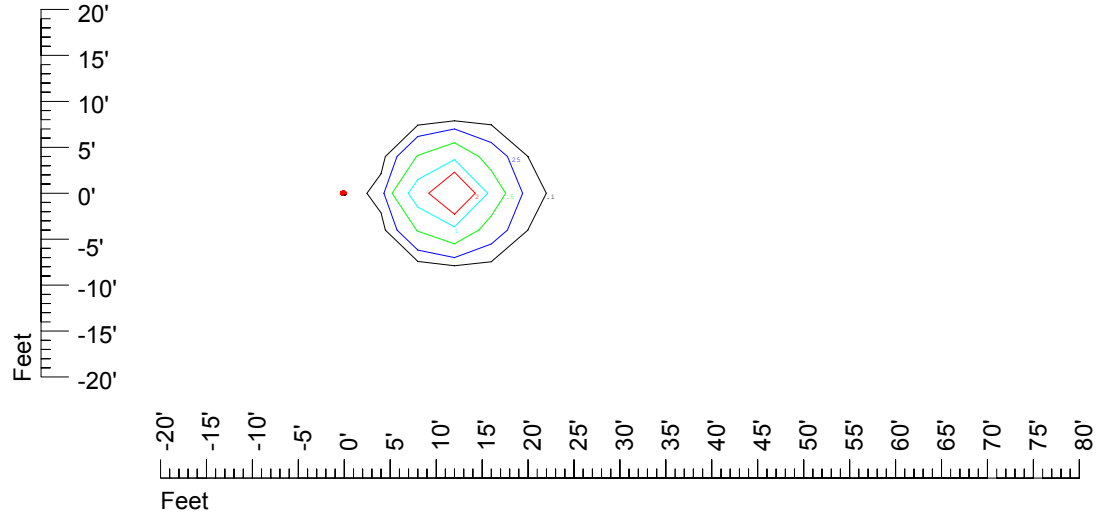

Isoline values — 0.1 fc — 0.25 fc — 0.5 fc — 1.0 fc — 2.0 fc

Mounting height 11' Tilt 0°

Mounting height 11' Tilt 30°

Mounting height 11' Tilt 15°

Mounting height 11' Tilt 45°

IES Photometric files C8953

Isoline template at 15' mounting height

Isoline values — 0.1 fc — 0.25 fc — 0.5 fc — 1.0 fc — 2.0 fc

Mounting height 15' Tilt 0°

Mounting height 15' Tilt 30°

Mounting height 15' Tilt 15°

Mounting height 15' Tilt 45°

IES Photometric files C8953

Isoline template at 20' mounting height

Isoline values — 0.1 fc — 0.25 fc — 0.5 fc — 1.0 fc — 2.0 fc

Mounting height 20' Tilt 0°

Mounting height 20' Tilt 30°

Mounting height 20' Tilt 15°

Mounting height 20' Tilt 45°

IES Photometric files C8953

Isoline template at 25' mounting height