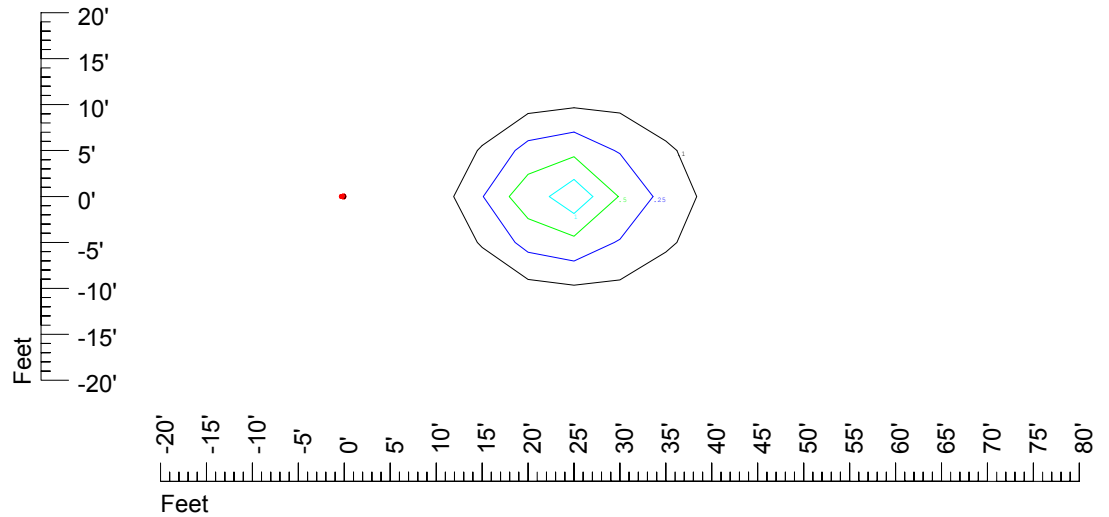

Isoline values — 0.1 fc — 0.25 fc — 0.5 fc — 1.0 fc — 2.0 fc

Mounting height 15' Tilt 0°

Mounting height 15' Tilt 30°

Mounting height 15' Tilt 15°

Mounting height 15' Tilt 45°

IES Photometric files C8953

Isoline template at 20' mounting height

Isoline values — 0.1 fc — 0.25 fc — 0.5 fc — 1.0 fc — 2.0 fc

Mounting height 20' Tilt 0°

Mounting height 20' Tilt 30°

Mounting height 20' Tilt 15°

Mounting height 20' Tilt 45°

IES Photometric files C8953

Isoline template at 25' mounting height

Isoline values — 0.1 fc — 0.25 fc — 0.5 fc — 1.0 fc — 2.0 fc

Mounting height 25' Tilt 0°

Mounting height 25' Tilt 30°

Mounting height 25' Tilt 15°

Mounting height 25' Tilt 45°

IES Photometric files C8953

Isoline template at 30' mounting height

Isoline values — 0.1 fc — 0.25 fc — 0.5 fc — 1.0 fc — 2.0 fc

Mounting height 30' Tilt 0°

Mounting height 30' Tilt 30°

Mounting height 30' Tilt 15°

Mounting height 30' Tilt 45°