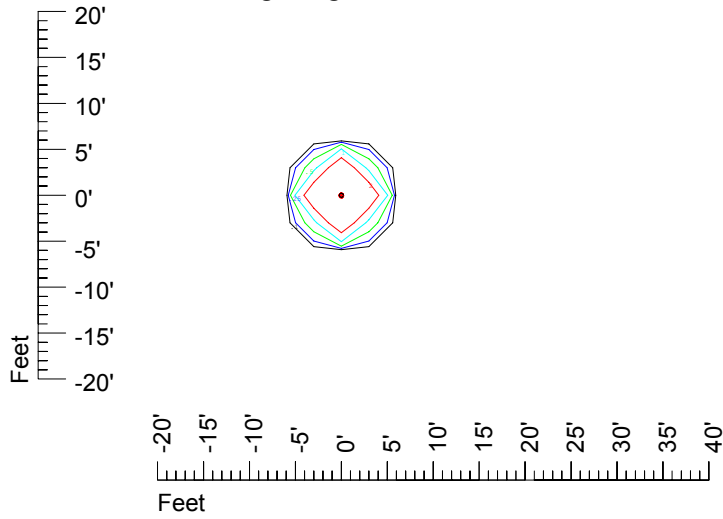

Isoline values — 0.1 fc — 0.25 fc — 0.5 fc — 1.0 fc — 2.0 fc

Mounting height 7' Tilt 0°

Mounting height 7' Tilt 30°

Mounting height 7' Tilt 15°

Mounting height 7' Tilt 45°

IES Photometric files C8951

Isoline template at 9' mounting height

Isoline values — 0.1 fc — 0.25 fc — 0.5 fc — 1.0 fc — 2.0 fc

Mounting height 9' Tilt 0°

Mounting height 9' Tilt 30°

Mounting height 9' Tilt 15°

Mounting height 9' Tilt 45°

IES Photometric files C8951

Isoline template at 11' mounting height

Isoline values — 0.1 fc — 0.25 fc — 0.5 fc — 1.0 fc — 2.0 fc

Mounting height 11' Tilt 0°

Mounting height 11' Tilt 30°

Mounting height 11' Tilt 15°

Mounting height 11' Tilt 45°

IES Photometric files C8951

Isoline template at 15' mounting height

Isoline values — 0.1 fc — 0.25 fc — 0.5 fc — 1.0 fc — 2.0 fc

Mounting height 15' Tilt 0°

Mounting height 15' Tilt 30°

Mounting height 15' Tilt 15°

Mounting height 15' Tilt 45°

IES Photometric files C8951

Isoline template at 20' mounting height