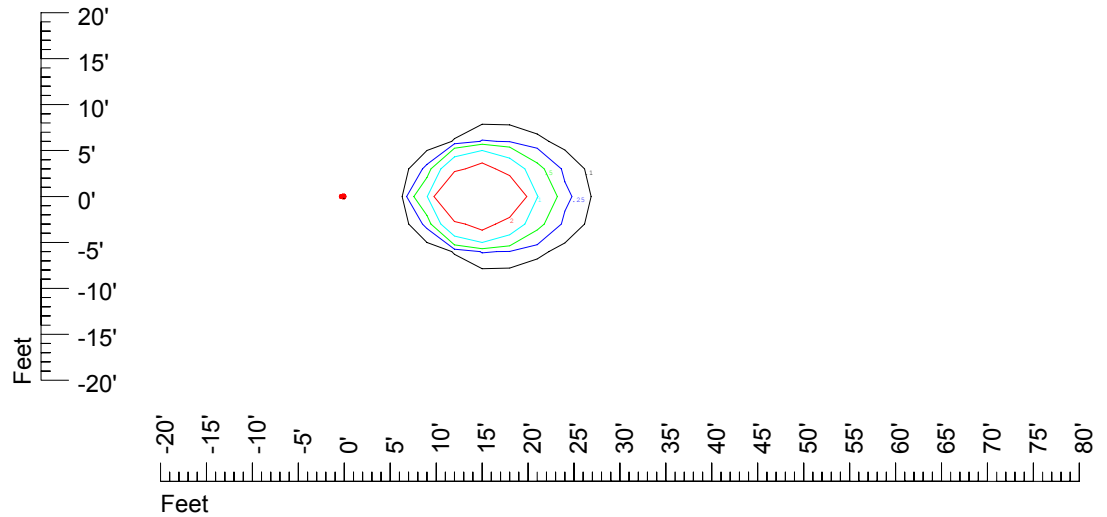

Isoline values — 0.1 fc — 0.25 fc — 0.5 fc — 1.0 fc — 2.0 fc

Mounting height 11' Tilt 0°

Mounting height 11' Tilt 30°

Mounting height 11' Tilt 15°

Mounting height 11' Tilt 45°

IES Photometric files C8951

Isoline template at 15' mounting height

Isoline values — 0.1 fc — 0.25 fc — 0.5 fc — 1.0 fc — 2.0 fc

Mounting height 15' Tilt 0°

Mounting height 15' Tilt 30°

Mounting height 15' Tilt 15°

Mounting height 15' Tilt 45°

IES Photometric files C8951

Isoline template at 20' mounting height