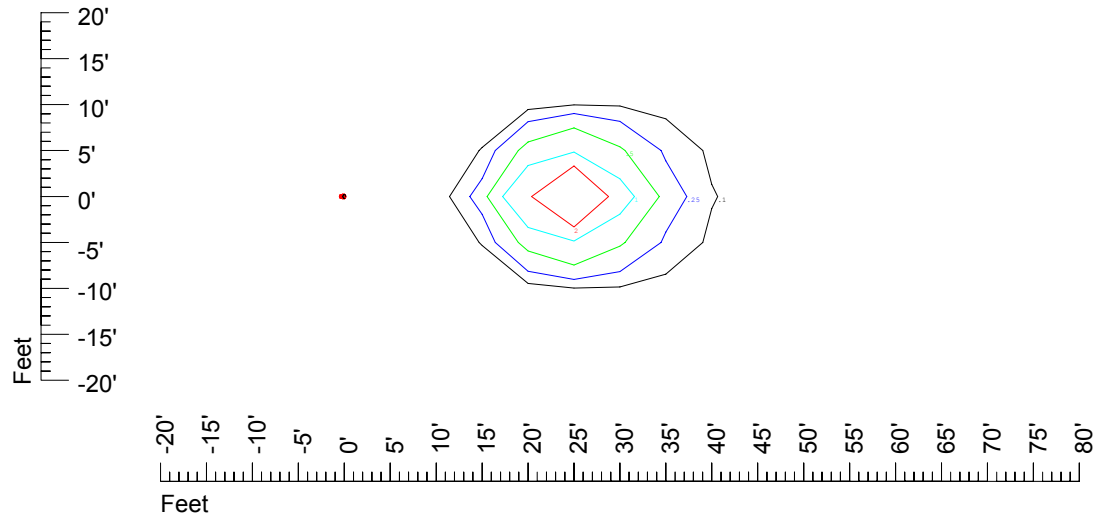

Isoline values — 0.1 fc — 0.25 fc — 0.5 fc — 1.0 fc — 2.0 fc

Mounting height 15' Tilt 0°

Mounting height 15' Tilt 30°

Mounting height 15' Tilt 15°

Mounting height 15' Tilt 45°

IES Photometric files C8951

Isoline template at 20' mounting height

Isoline values — 0.1 fc — 0.25 fc — 0.5 fc — 1.0 fc — 2.0 fc

Mounting height 20' Tilt 0°

Mounting height 20' Tilt 30°

Mounting height 20' Tilt 15°

Mounting height 20' Tilt 45°

IES Photometric files C8951

Isoline template at 25' mounting height

Isoline values — 0.1 fc — 0.25 fc — 0.5 fc — 1.0 fc — 2.0 fc

Mounting height 25' Tilt 0°

Mounting height 25' Tilt 30°

Mounting height 25' Tilt 15°

Mounting height 25' Tilt 45°

IES Photometric files C8951

Isoline template at 30' mounting height

Isoline values — 0.1 fc — 0.25 fc — 0.5 fc — 1.0 fc — 2.0 fc

Mounting height 30' Tilt 0°

Mounting height 30' Tilt 30°

Mounting height 30' Tilt 15°

Mounting height 30' Tilt 45°