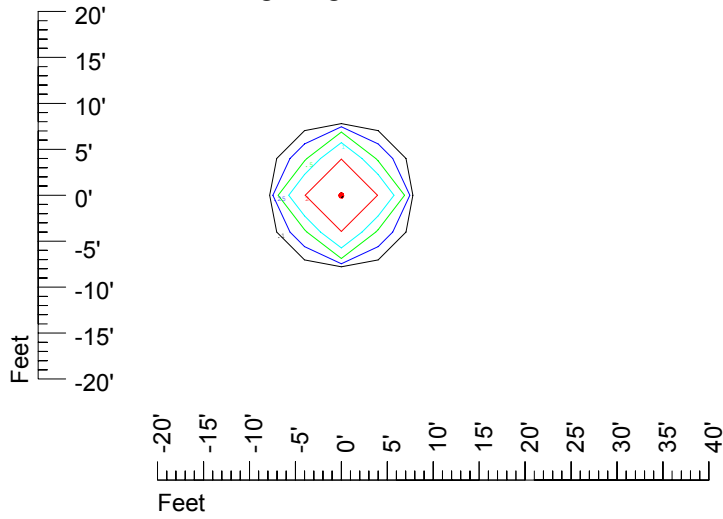

Isoline values — 0.1 fc — 0.25 fc — 0.5 fc — 1.0 fc — 2.0 fc

Mounting height 11' Tilt 0°

Mounting height 11' Tilt 30°

Mounting height 11' Tilt 15°

Mounting height 11' Tilt 45°

IES Photometric files C8951

Isoline template at 15' mounting height

Isoline values — 0.1 fc — 0.25 fc — 0.5 fc — 1.0 fc — 2.0 fc

Mounting height 15' Tilt 0°

Mounting height 15' Tilt 30°

Mounting height 15' Tilt 15°

Mounting height 15' Tilt 45°

IES Photometric files C8951

Isoline template at 20' mounting height

Isoline values — 0.1 fc — 0.25 fc — 0.5 fc — 1.0 fc — 2.0 fc

Mounting height 20' Tilt 0°

Mounting height 20' Tilt 30°

Mounting height 20' Tilt 15°

Mounting height 20' Tilt 45°

IES Photometric files C8951

Isoline template at 25' mounting height