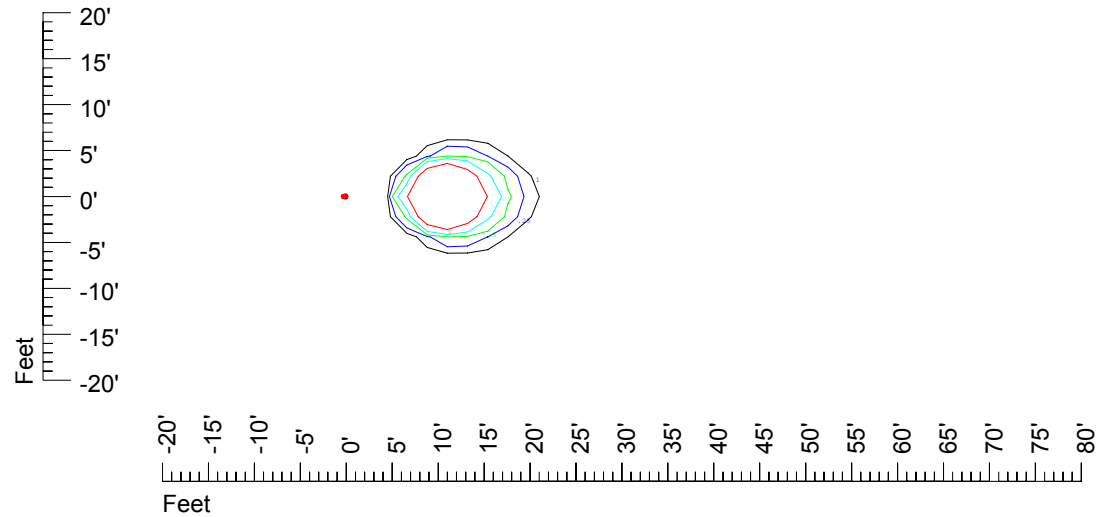

Isoline values — 0.1 fc — 0.25 fc — 0.5 fc — 1.0 fc — 2.0 fc

Mounting height 11' Tilt 0°

Mounting height 11' Tilt 30°

Mounting height 11' Tilt 15°

Mounting height 11' Tilt 45°

IES Photometric files C8951

Isoline template at 15' mounting height