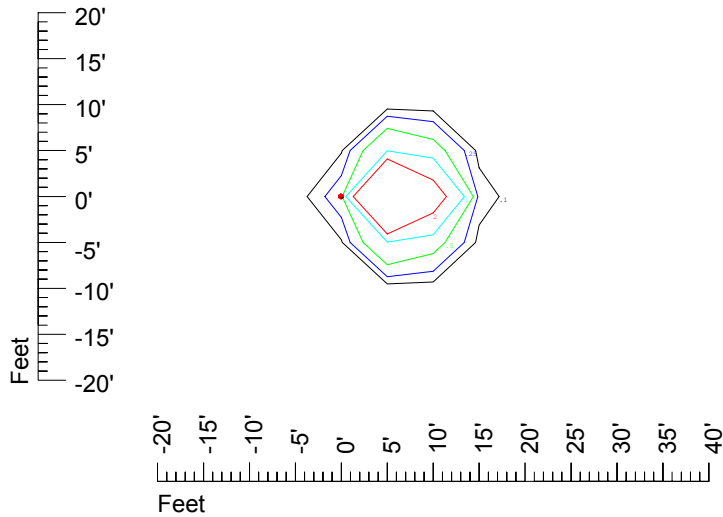

Isoline values — 0.1 fc — 0.25 fc — 0.5 fc — 1.0 fc — 2.0 fc

Mounting height 11' Tilt 0°

Mounting height 11' Tilt 30°

Mounting height 11' Tilt 15°

Mounting height 11' Tilt 45°

IES Photometric files C8951

Isoline template at 15' mounting height

Isoline values — 0.1 fc — 0.25 fc — 0.5 fc — 1.0 fc — 2.0 fc

Mounting height 15' Tilt 0°

Mounting height 15' Tilt 30°

Mounting height 15' Tilt 15°

Mounting height 15' Tilt 45°

IES Photometric files C8951

Isoline template at 20' mounting height

Isoline values — 0.1 fc — 0.25 fc — 0.5 fc — 1.0 fc — 2.0 fc

Mounting height 20' Tilt 0°

Mounting height 20' Tilt 30°

Mounting height 20' Tilt 15°

Mounting height 20' Tilt 45°

IES Photometric files C8951

Isoline template at 25' mounting height

Isoline values — 0.1 fc — 0.25 fc — 0.5 fc — 1.0 fc — 2.0 fc

Mounting height 25' Tilt 0°

Mounting height 25' Tilt 30°

Mounting height 25' Tilt 15°

Mounting height 25' Tilt 45°

IES Photometric files C8951

Isoline template at 30' mounting height