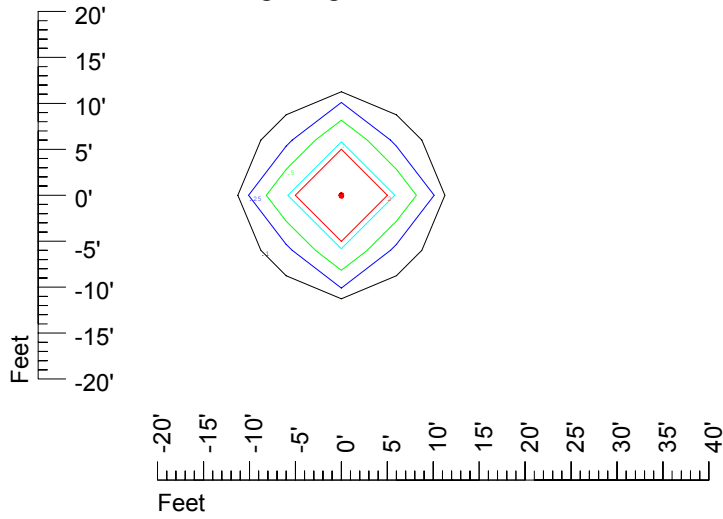

Mounting height 30' Tilt 15°

Isoline values — 0.1 fc — 0.25 fc — 0.5 fc — 1.0 fc — 2.0 fc

Mounting height 30' Tilt 0°