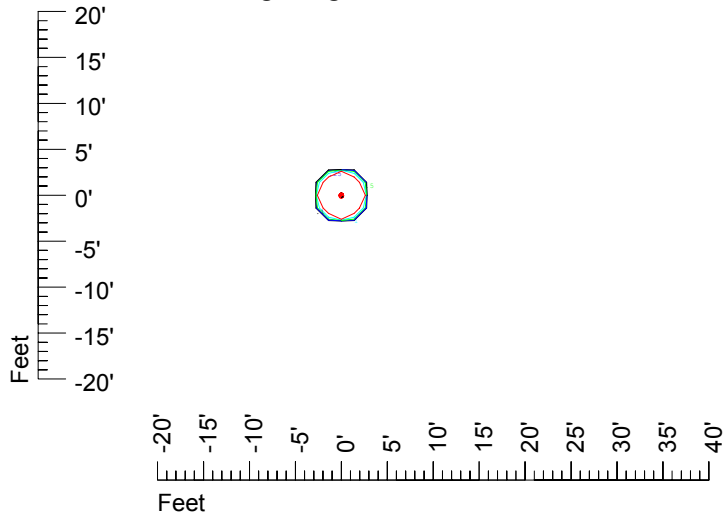

IES File: C8951**Lighting level in fc / Distance in feet**Vertical plan 0° to 180°
Horizontal plan 0°

— 2 fc — 1 fc — 0.5 fc — 0.25 fc — 0.1 fc

IES Photometric files C8951

Isoline template at 7' mounting height

Isoline values — 0.1 fc — 0.25 fc — 0.5 fc — 1.0 fc — 2.0 fc

Mounting height 7' Tilt 0°

Mounting height 7' Tilt 30°

Mounting height 7' Tilt 15°

Mounting height 7' Tilt 45°

IES Photometric files C8951

Isoline template at 9' mounting height

Isoline values — 0.1 fc — 0.25 fc — 0.5 fc — 1.0 fc — 2.0 fc

Mounting height 9' Tilt 0°

Mounting height 9' Tilt 30°

Mounting height 9' Tilt 15°

Mounting height 9' Tilt 45°

IES Photometric files C8951

Isoline template at 11' mounting height

Isoline values — 0.1 fc — 0.25 fc — 0.5 fc — 1.0 fc — 2.0 fc

Mounting height 11' Tilt 0°

Mounting height 11' Tilt 30°

Mounting height 11' Tilt 15°

Mounting height 11' Tilt 45°

IES Photometric files C8951

Isoline template at 15' mounting height