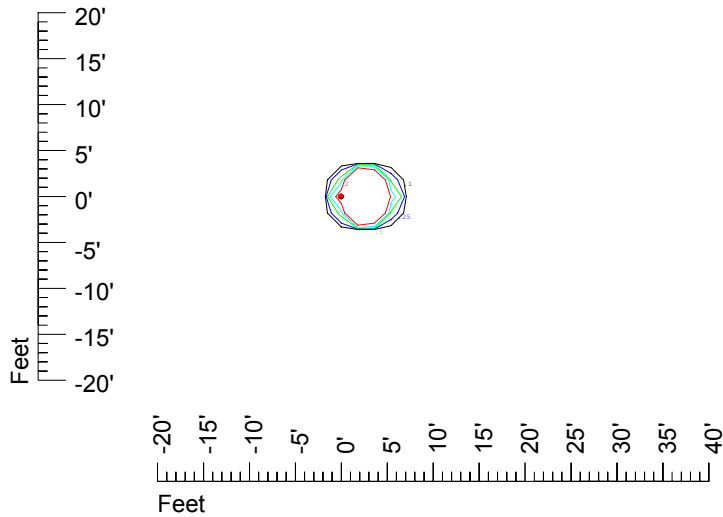

IES File: C8951**Lighting level in fc / Distance in feet**Vertical plan 0° to 180°
Horizontal plan 0°

— 2 fc — 1 fc — 0.5 fc — 0.25 fc — 0.1 fc

IES Photometric files C8951

Isoline template at 7' mounting height

Isoline values — 0.1 fc — 0.25 fc — 0.5 fc — 1.0 fc — 2.0 fc

Mounting height 7' Tilt 0°

Mounting height 7' Tilt 30°

Mounting height 7' Tilt 15°

Mounting height 7' Tilt 45°

IES Photometric files C8951

Isoline template at 9' mounting height

Isoline values — 0.1 fc — 0.25 fc — 0.5 fc — 1.0 fc — 2.0 fc

Mounting height 9' Tilt 0°

Mounting height 9' Tilt 30°

Mounting height 9' Tilt 15°

Mounting height 9' Tilt 45°

IES Photometric files C8951

Isoline template at 11' mounting height

Isoline values — 0.1 fc — 0.25 fc — 0.5 fc — 1.0 fc — 2.0 fc

Mounting height 11' Tilt 0°

Mounting height 11' Tilt 30°

Mounting height 11' Tilt 15°

Mounting height 11' Tilt 45°

IES Photometric files C8951

Isoline template at 15' mounting height