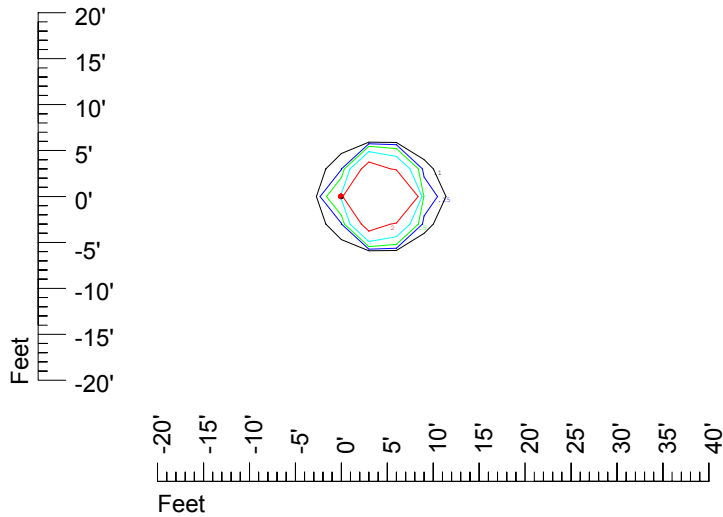

Isoline values — 0.1 fc — 0.25 fc — 0.5 fc — 1.0 fc — 2.0 fc

Mounting height 7' Tilt 0°

Mounting height 7' Tilt 30°

Mounting height 7' Tilt 15°

Mounting height 7' Tilt 45°

IES Photometric files C8951

Isoline template at 9' mounting height

Isoline values — 0.1 fc — 0.25 fc — 0.5 fc — 1.0 fc — 2.0 fc

Mounting height 11' Tilt 0°

Mounting height 11' Tilt 30°

Mounting height 11' Tilt 15°

Mounting height 11' Tilt 45°

IES Photometric files C8951

Isoline template at 15' mounting height

Isoline values — 0.1 fc — 0.25 fc — 0.5 fc — 1.0 fc — 2.0 fc

Mounting height 15' Tilt 0°

Mounting height 15' Tilt 30°

Mounting height 15' Tilt 15°

Mounting height 15' Tilt 45°

IES Photometric files C8951

Isoline template at 20' mounting height

Isoline values — 0.1 fc — 0.25 fc — 0.5 fc — 1.0 fc — 2.0 fc

Mounting height 20' Tilt 0°

Mounting height 20' Tilt 30°

Mounting height 20' Tilt 15°

Mounting height 20' Tilt 45°

IES Photometric files C8951

Isoline template at 25' mounting height