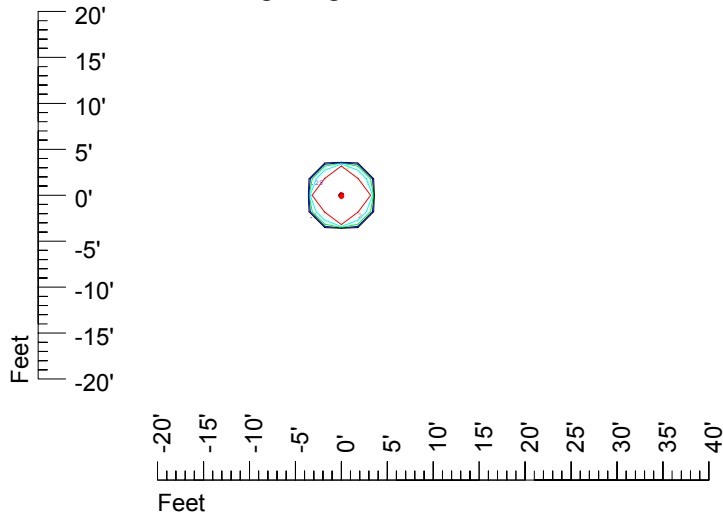

IES File: C8951**Lighting level in fc / Distance in feet**Vertical plan 0° to 180°
Horizontal plan 0°

— 2 fc — 1 fc — 0.5 fc — 0.25 fc — 0.1 fc

IES Photometric files C8951

Isoline template at 7' mounting height

Isoline values — 0.1 fc — 0.25 fc — 0.5 fc — 1.0 fc — 2.0 fc

Mounting height 7' Tilt 0°

Mounting height 7' Tilt 30°

Mounting height 7' Tilt 15°

Mounting height 7' Tilt 45°

IES Photometric files C8951

Isoline template at 9' mounting height

Isoline values — 0.1 fc — 0.25 fc — 0.5 fc — 1.0 fc — 2.0 fc

Mounting height 9' Tilt 0°

Mounting height 9' Tilt 30°

Mounting height 9' Tilt 15°

Mounting height 9' Tilt 45°

IES Photometric files C8951

Isoline template at 11' mounting height

Isoline values — 0.1 fc — 0.25 fc — 0.5 fc — 1.0 fc — 2.0 fc

Mounting height 11' Tilt 0°

Mounting height 11' Tilt 30°

Mounting height 11' Tilt 15°

Mounting height 11' Tilt 45°

IES Photometric files C8951

Isoline template at 15' mounting height