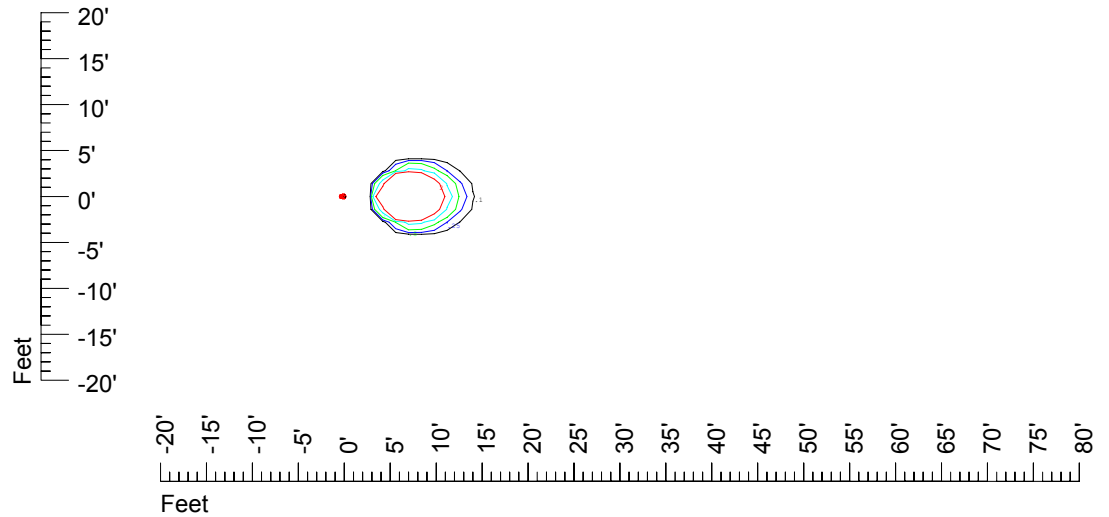

Isoline values — 0.1 fc — 0.25 fc — 0.5 fc — 1.0 fc — 2.0 fc

Mounting height 7' Tilt 0°

Mounting height 7' Tilt 30°

Mounting height 7' Tilt 15°

Mounting height 7' Tilt 45°

IES Photometric files C8951

Isoline template at 9' mounting height

Isoline values — 0.1 fc — 0.25 fc — 0.5 fc — 1.0 fc — 2.0 fc

Mounting height 9' Tilt 0°

Mounting height 9' Tilt 30°

Mounting height 9' Tilt 15°

Mounting height 9' Tilt 45°

IES Photometric files C8951

Isoline template at 11' mounting height