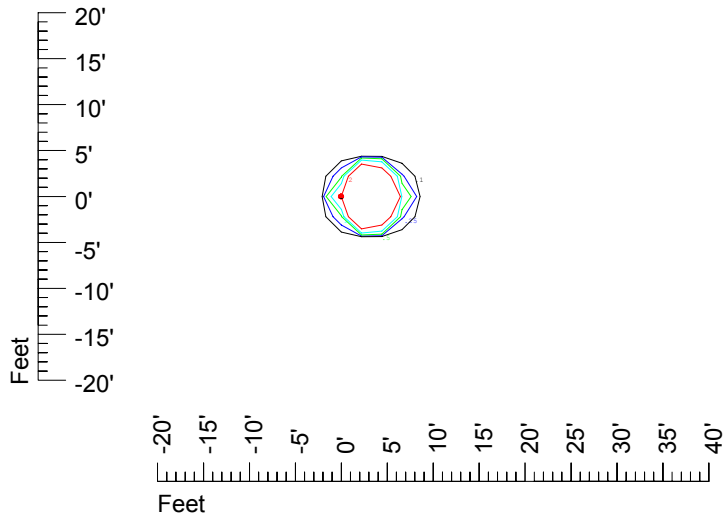

Isoline values — 0.1 fc — 0.25 fc — 0.5 fc — 1.0 fc — 2.0 fc

Mounting height 7' Tilt 0°

Mounting height 7' Tilt 30°

Mounting height 7' Tilt 15°

Mounting height 7' Tilt 45°

IES Photometric files C8951

Isoline template at 9' mounting height

Isoline values — 0.1 fc — 0.25 fc — 0.5 fc — 1.0 fc — 2.0 fc

Mounting height 9' Tilt 0°

Mounting height 9' Tilt 30°

Mounting height 9' Tilt 15°

Mounting height 9' Tilt 45°

IES Photometric files C8951

Isoline template at 11' mounting height

Isoline values — 0.1 fc — 0.25 fc — 0.5 fc — 1.0 fc — 2.0 fc

Mounting height 11' Tilt 0°

Mounting height 11' Tilt 30°

Mounting height 11' Tilt 15°

Mounting height 11' Tilt 45°

IES Photometric files C8951

Isoline template at 15' mounting height

Isoline values — 0.1 fc — 0.25 fc — 0.5 fc — 1.0 fc — 2.0 fc

Mounting height 15' Tilt 0°

Mounting height 15' Tilt 30°

Mounting height 15' Tilt 15°

Mounting height 15' Tilt 45°

IES Photometric files C8951

Isoline template at 20' mounting height