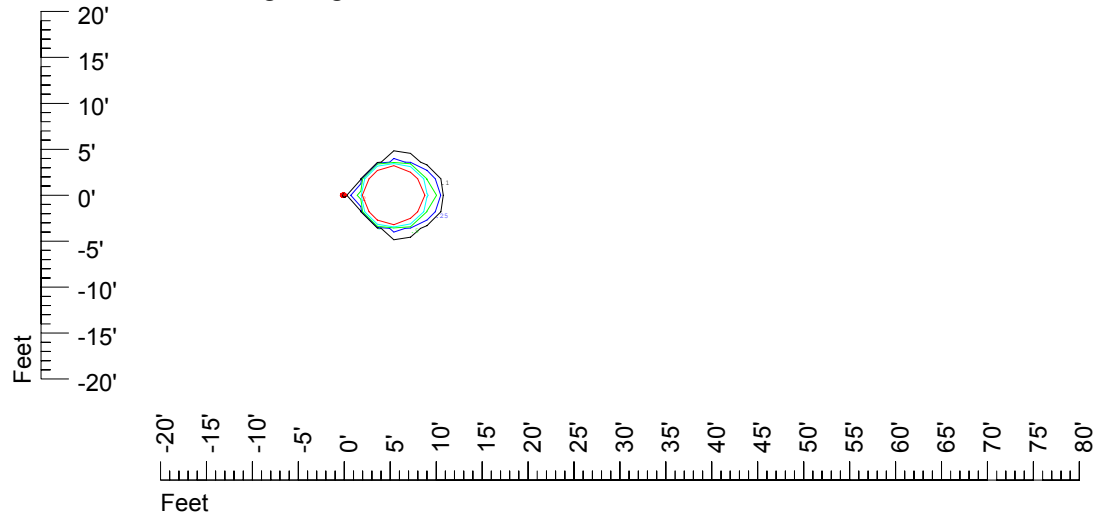

Isoline values — 0.1 fc — 0.25 fc — 0.5 fc — 1.0 fc — 2.0 fc

Mounting height 7' Tilt 0°

Mounting height 7' Tilt 30°

Mounting height 7' Tilt 15°

Mounting height 7' Tilt 45°

IES Photometric files C8951

Isoline template at 9' mounting height

Isoline values — 0.1 fc — 0.25 fc — 0.5 fc — 1.0 fc — 2.0 fc

Mounting height 9' Tilt 0°

Mounting height 9' Tilt 30°

Mounting height 9' Tilt 15°

Mounting height 9' Tilt 45°

IES Photometric files C8951

Isoline template at 11' mounting height