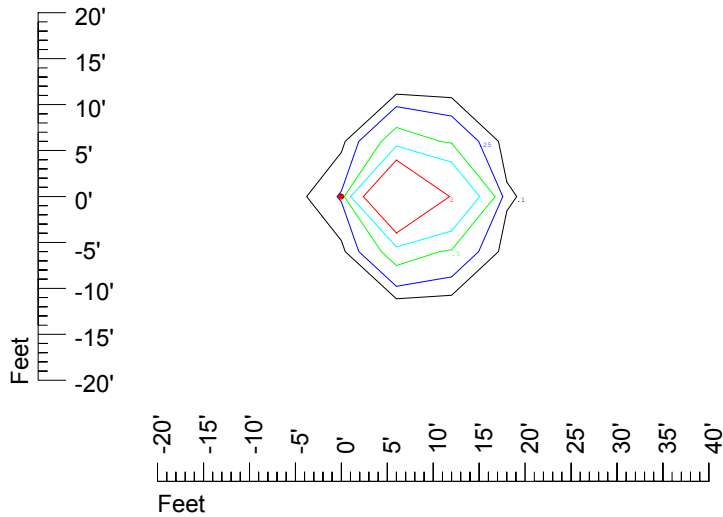

Isoline values — 0.1 fc — 0.25 fc — 0.5 fc — 1.0 fc — 2.0 fc

Mounting height 15' Tilt 0°

Mounting height 15' Tilt 30°

Mounting height 15' Tilt 15°

Mounting height 15' Tilt 45°

IES Photometric files C8951

Isoline template at 20' mounting height

Isoline values — 0.1 fc — 0.25 fc — 0.5 fc — 1.0 fc — 2.0 fc

Mounting height 20' Tilt 0°

Mounting height 20' Tilt 30°

Mounting height 20' Tilt 15°

Mounting height 20' Tilt 45°

IES Photometric files C8951

Isoline template at 25' mounting height

Isoline values — 0.1 fc — 0.25 fc — 0.5 fc — 1.0 fc — 2.0 fc

Mounting height 25' Tilt 0°

Mounting height 25' Tilt 30°

Mounting height 25' Tilt 15°

Mounting height 25' Tilt 45°

IES Photometric files C8951

Isoline template at 30' mounting height

Isoline values — 0.1 fc — 0.25 fc — 0.5 fc — 1.0 fc — 2.0 fc

Mounting height 30' Tilt 0°

Mounting height 30' Tilt 30°

Mounting height 30' Tilt 15°

Mounting height 30' Tilt 45°