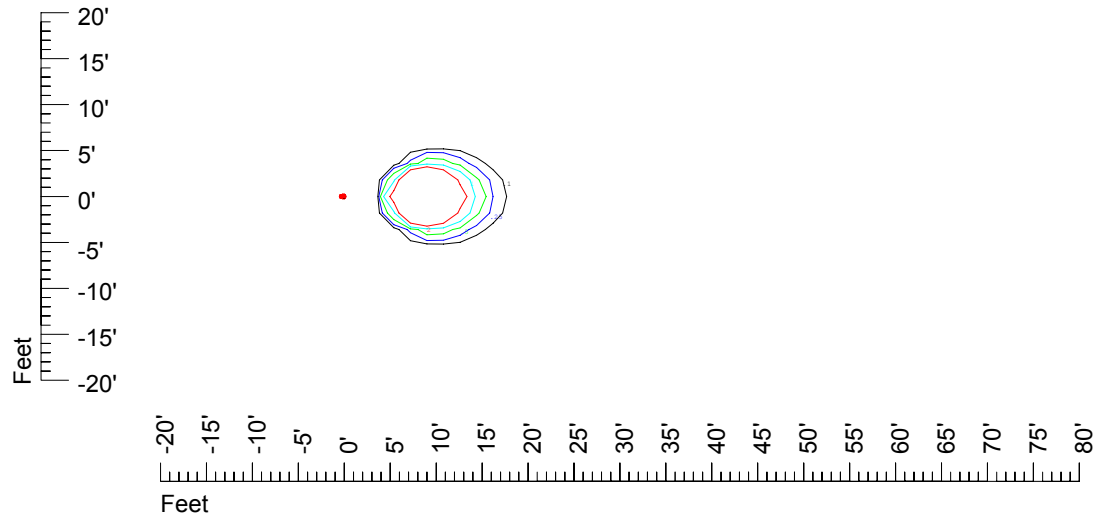

Isoline values — 0.1 fc — 0.25 fc — 0.5 fc — 1.0 fc — 2.0 fc

Mounting height 7' Tilt 0°

Mounting height 7' Tilt 30°

Mounting height 7' Tilt 15°

Mounting height 7' Tilt 45°

IES Photometric files C8951

Isoline template at 9' mounting height

Isoline values — 0.1 fc — 0.25 fc — 0.5 fc — 1.0 fc — 2.0 fc

Mounting height 9' Tilt 0°

Mounting height 9' Tilt 30°

Mounting height 9' Tilt 15°

Mounting height 9' Tilt 45°

IES Photometric files C8951

Isoline template at 11' mounting height

Isoline values — 0.1 fc — 0.25 fc — 0.5 fc — 1.0 fc — 2.0 fc

Mounting height 11' Tilt 0°

Mounting height 11' Tilt 30°

Mounting height 11' Tilt 15°

Mounting height 11' Tilt 45°

IES Photometric files C8951

Isoline template at 15' mounting height