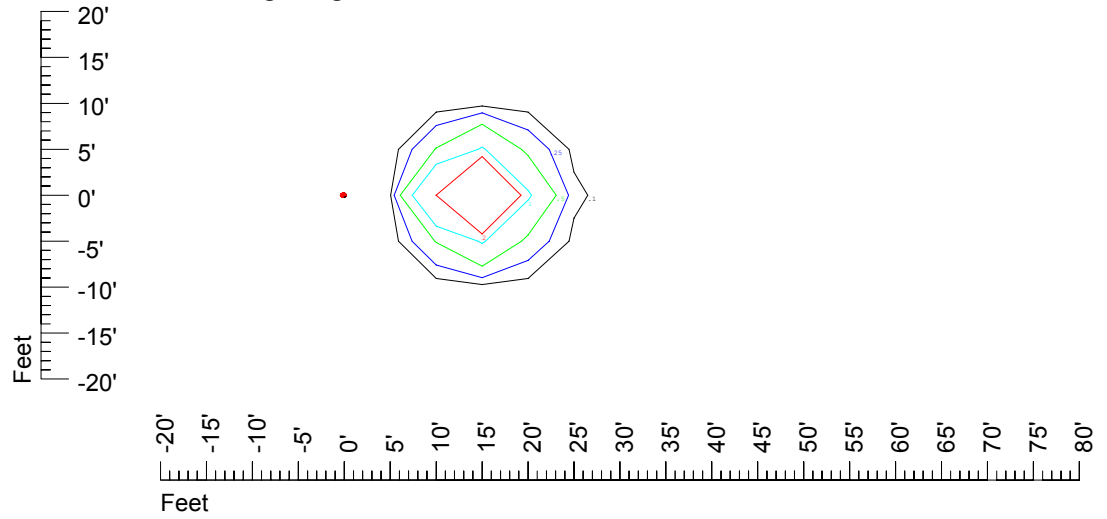

Isoline values — 0.1 fc — 0.25 fc — 0.5 fc — 1.0 fc — 2.0 fc

Mounting height 15' Tilt 0°

Mounting height 15' Tilt 30°

Mounting height 15' Tilt 15°

Mounting height 15' Tilt 45°

IES Photometric files C8951

Isoline template at 20' mounting height

Isoline values — 0.1 fc — 0.25 fc — 0.5 fc — 1.0 fc — 2.0 fc

Mounting height 20' Tilt 0°

Mounting height 20' Tilt 30°

Mounting height 20' Tilt 15°

Mounting height 20' Tilt 45°

IES Photometric files C8951

Isoline template at 25' mounting height

Isoline values — 0.1 fc — 0.25 fc — 0.5 fc — 1.0 fc — 2.0 fc

Mounting height 25' Tilt 0°

Mounting height 25' Tilt 30°

Mounting height 25' Tilt 15°

Mounting height 25' Tilt 45°

IES Photometric files C8951

Isoline template at 30' mounting height