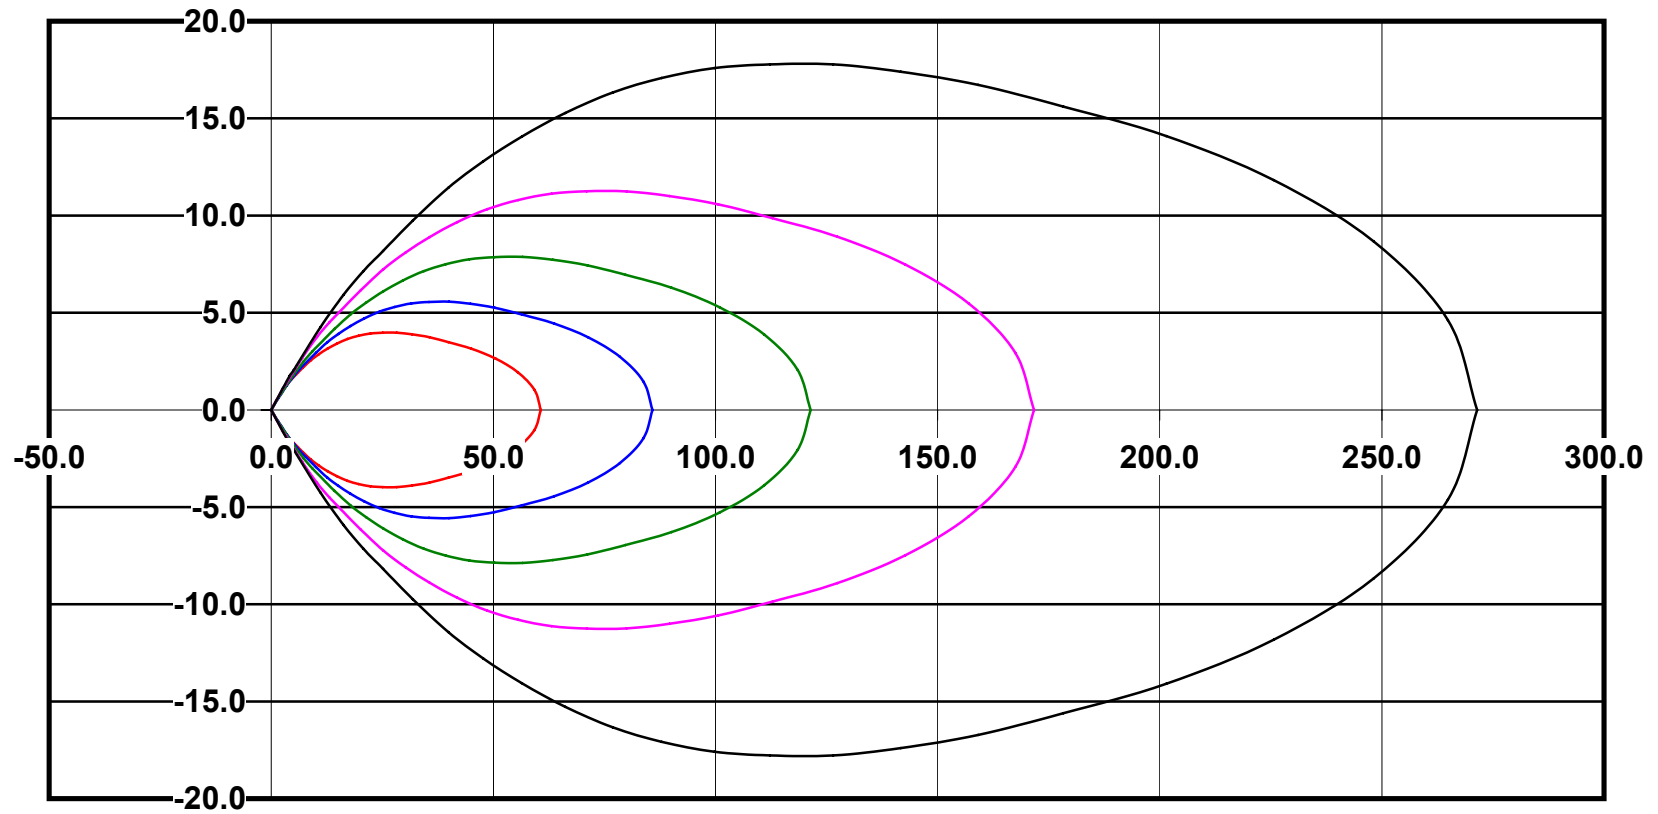

IES File: C8951**Lighting level in fc / Distance in feet**Vertical plan 0° to 180°
Horizontal plan 0°

— 2 fc — 1 fc — 0.5 fc — 0.25 fc — 0.1 fc

IES Photometric files C8951

Isoline template at 7' mounting height

Isoline values — 0.1 fc — 0.25 fc — 0.5 fc — 1.0 fc — 2.0 fc

Mounting height 7' Tilt 0°

Mounting height 7' Tilt 30°

Mounting height 7' Tilt 15°

Mounting height 7' Tilt 45°

IES Photometric files C8951

Isoline template at 9' mounting height