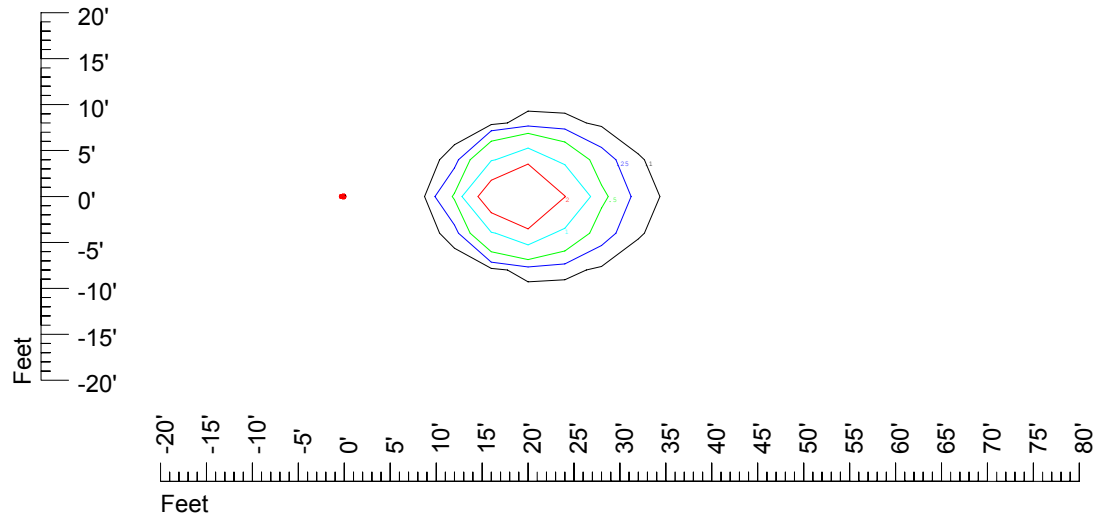

Isoline values — 0.1 fc — 0.25 fc — 0.5 fc — 1.0 fc — 2.0 fc

Mounting height 15' Tilt 0°

Mounting height 15' Tilt 30°

Mounting height 15' Tilt 15°

Mounting height 15' Tilt 45°

IES Photometric files C8951

Isoline template at 20' mounting height

Isoline values — 0.1 fc — 0.25 fc — 0.5 fc — 1.0 fc — 2.0 fc

Mounting height 20' Tilt 0°

Mounting height 20' Tilt 30°

Mounting height 20' Tilt 15°

Mounting height 20' Tilt 45°

IES Photometric files C8951

Isoline template at 25' mounting height

Isoline values — 0.1 fc — 0.25 fc — 0.5 fc — 1.0 fc — 2.0 fc

Mounting height 25' Tilt 0°

Mounting height 25' Tilt 30°

Mounting height 25' Tilt 15°

Mounting height 25' Tilt 45°

IES Photometric files C8951

Isoline template at 30' mounting height