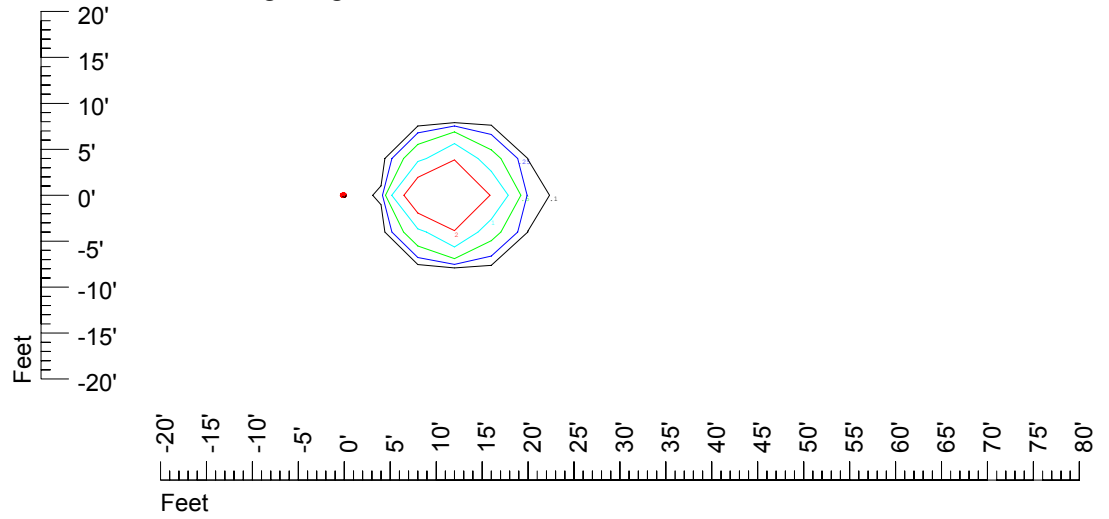

Mounting height 20' Tilt 30°

Mounting height 20' Tilt 45°