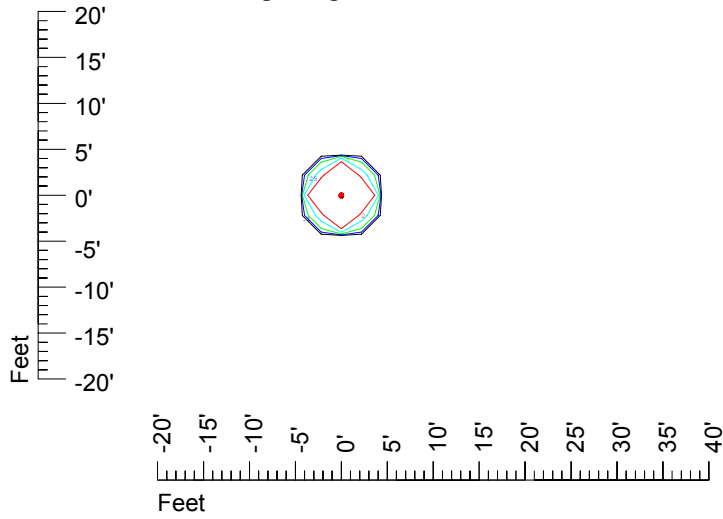

Isoline values — 0.1 fc — 0.25 fc — 0.5 fc — 1.0 fc — 2.0 fc

Mounting height 7' Tilt 0°

Mounting height 7' Tilt 30°

Mounting height 7' Tilt 15°

Mounting height 7' Tilt 45°

IES Photometric files C8951

Isoline template at 9' mounting height

Isoline values — 0.1 fc — 0.25 fc — 0.5 fc — 1.0 fc — 2.0 fc

Mounting height 9' Tilt 0°

Mounting height 9' Tilt 30°

Mounting height 9' Tilt 15°

Mounting height 9' Tilt 45°

IES Photometric files C8951

Isoline template at 11' mounting height

Isoline values — 0.1 fc — 0.25 fc — 0.5 fc — 1.0 fc — 2.0 fc

Mounting height 11' Tilt 0°

Mounting height 11' Tilt 30°

Mounting height 11' Tilt 15°

Mounting height 11' Tilt 45°

IES Photometric files C8951

Isoline template at 15' mounting height