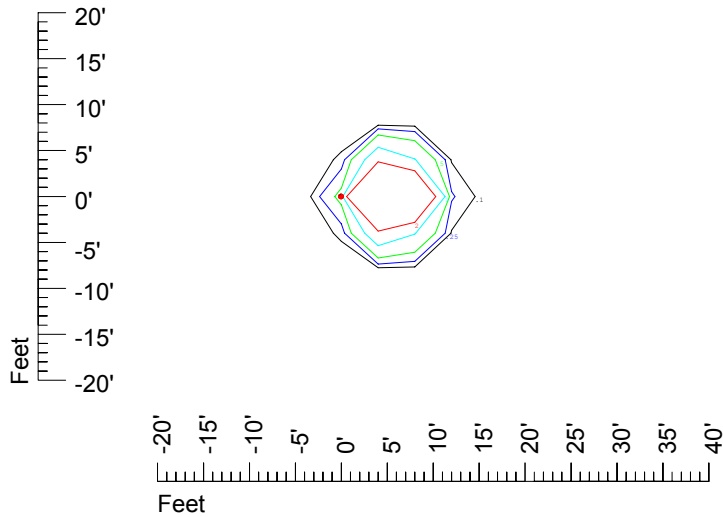

Isoline values — 0.1 fc — 0.25 fc — 0.5 fc — 1.0 fc — 2.0 fc

Mounting height 11' Tilt 0°

Mounting height 11' Tilt 30°

Mounting height 11' Tilt 15°

Mounting height 11' Tilt 45°

IES Photometric files C8951

Isoline template at 15' mounting height

Isoline values — 0.1 fc — 0.25 fc — 0.5 fc — 1.0 fc — 2.0 fc

Mounting height 15' Tilt 0°

Mounting height 15' Tilt 30°

Mounting height 15' Tilt 15°

Mounting height 15' Tilt 45°

IES Photometric files C8951

Isoline template at 20' mounting height

Isoline values — 0.1 fc — 0.25 fc — 0.5 fc — 1.0 fc — 2.0 fc

Mounting height 20' Tilt 0°

Mounting height 20' Tilt 30°

Mounting height 20' Tilt 15°

Mounting height 20' Tilt 45°

IES Photometric files C8951

Isoline template at 25' mounting height

Isoline values — 0.1 fc — 0.25 fc — 0.5 fc — 1.0 fc — 2.0 fc

Mounting height 25' Tilt 0°

Mounting height 25' Tilt 30°

Mounting height 25' Tilt 15°

Mounting height 25' Tilt 45°

IES Photometric files C8951

Isoline template at 30' mounting height