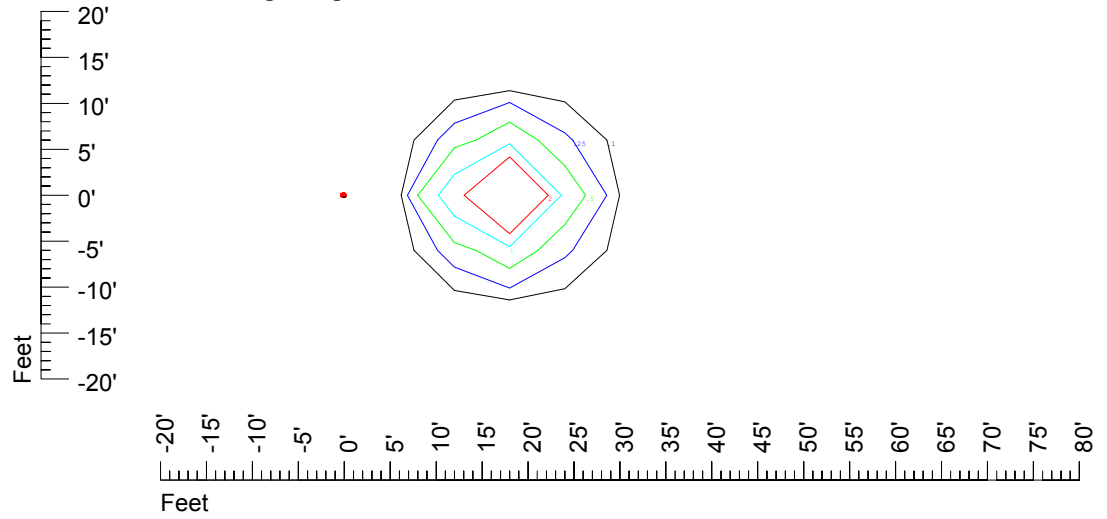

Isoline values — 0.1 fc — 0.25 fc — 0.5 fc — 1.0 fc — 2.0 fc

Mounting height 20' Tilt 0°

Mounting height 20' Tilt 30°

Mounting height 20' Tilt 15°

Mounting height 20' Tilt 45°

IES Photometric files C8951

Isoline template at 25' mounting height

Isoline values — 0.1 fc — 0.25 fc — 0.5 fc — 1.0 fc — 2.0 fc

Mounting height 25' Tilt 0°

Mounting height 25' Tilt 30°

Mounting height 25' Tilt 15°

Mounting height 25' Tilt 45°

IES Photometric files C8951

Isoline template at 30' mounting height

Isoline values — 0.1 fc — 0.25 fc — 0.5 fc — 1.0 fc — 2.0 fc

Mounting height 30' Tilt 0°

Mounting height 30' Tilt 30°

Mounting height 30' Tilt 15°

Mounting height 30' Tilt 45°