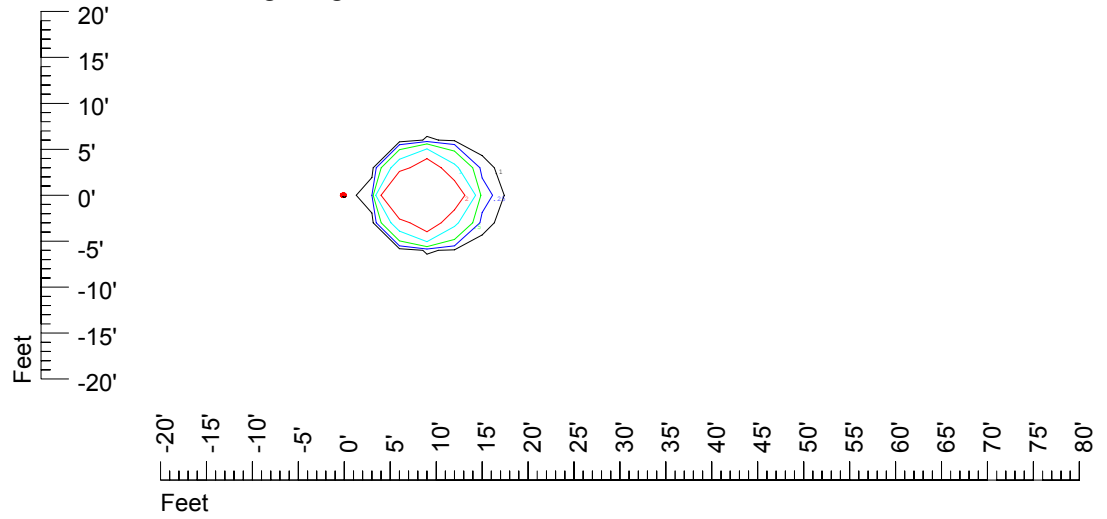

Isoline values — 0.1 fc — 0.25 fc — 0.5 fc — 1.0 fc — 2.0 fc

Mounting height 9' Tilt 0°

Mounting height 9' Tilt 30°

Mounting height 9' Tilt 15°

Mounting height 9' Tilt 45°

IES Photometric files C8951

Isoline template at 11' mounting height

Isoline values — 0.1 fc — 0.25 fc — 0.5 fc — 1.0 fc — 2.0 fc

Mounting height 11' Tilt 0°

Mounting height 11' Tilt 30°

Mounting height 11' Tilt 15°

Mounting height 11' Tilt 45°

IES Photometric files C8951

Isoline template at 15' mounting height

Isoline values — 0.1 fc — 0.25 fc — 0.5 fc — 1.0 fc — 2.0 fc

Mounting height 15' Tilt 0°

Mounting height 15' Tilt 30°

Mounting height 15' Tilt 15°

Mounting height 15' Tilt 45°

IES Photometric files C8951

Isoline template at 20' mounting height