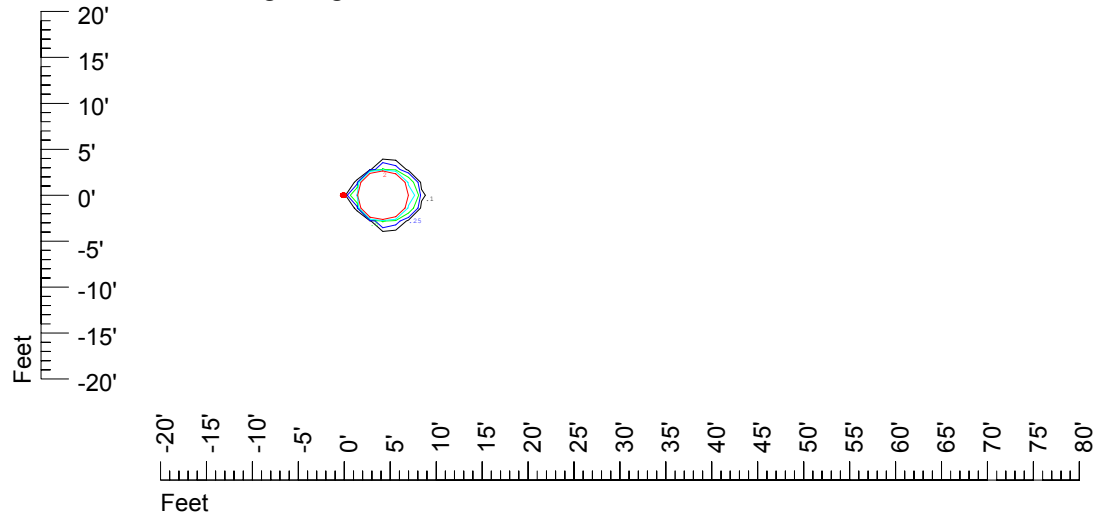

IES File: C8951**Lighting level in fc / Distance in feet**Vertical plan 0° to 180°
Horizontal plan 0°

— 2 fc — 1 fc — 0.5 fc — 0.25 fc — 0.1 fc

IES Photometric files C8951

Isoline template at 7' mounting height

Isoline values — 0.1 fc — 0.25 fc — 0.5 fc — 1.0 fc — 2.0 fc

Mounting height 7' Tilt 0°

Mounting height 7' Tilt 30°

Mounting height 7' Tilt 15°

Mounting height 7' Tilt 45°

IES Photometric files C8951

Isoline template at 9' mounting height

Isoline values — 0.1 fc — 0.25 fc — 0.5 fc — 1.0 fc — 2.0 fc

Mounting height 9' Tilt 0°

Mounting height 9' Tilt 30°

Mounting height 9' Tilt 15°

Mounting height 9' Tilt 45°

IES Photometric files C8951

Isoline template at 11' mounting height