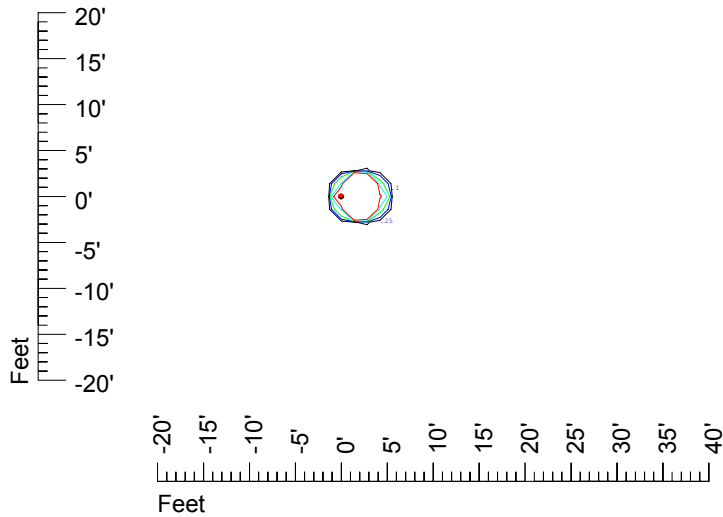

IES File: C8951**Lighting level in fc / Distance in feet**Vertical plan 0° to 180°
Horizontal plan 0°

— 2 fc — 1 fc — 0.5 fc — 0.25 fc — 0.1 fc

IES Photometric files C8951

Isoline template at 7' mounting height

Isoline values — 0.1 fc — 0.25 fc — 0.5 fc — 1.0 fc — 2.0 fc

Mounting height 7' Tilt 0°

Mounting height 7' Tilt 30°

Mounting height 7' Tilt 15°

Mounting height 7' Tilt 45°

IES Photometric files C8951

Isoline template at 9' mounting height

Isoline values — 0.1 fc — 0.25 fc — 0.5 fc — 1.0 fc — 2.0 fc

Mounting height 9' Tilt 0°

Mounting height 9' Tilt 30°

Mounting height 9' Tilt 15°

Mounting height 9' Tilt 45°

IES Photometric files C8951

Isoline template at 11' mounting height

Isoline values — 0.1 fc — 0.25 fc — 0.5 fc — 1.0 fc — 2.0 fc

Mounting height 11' Tilt 0°

Mounting height 11' Tilt 30°

Mounting height 11' Tilt 15°

Mounting height 11' Tilt 45°

IES Photometric files C8951

Isoline template at 15' mounting height