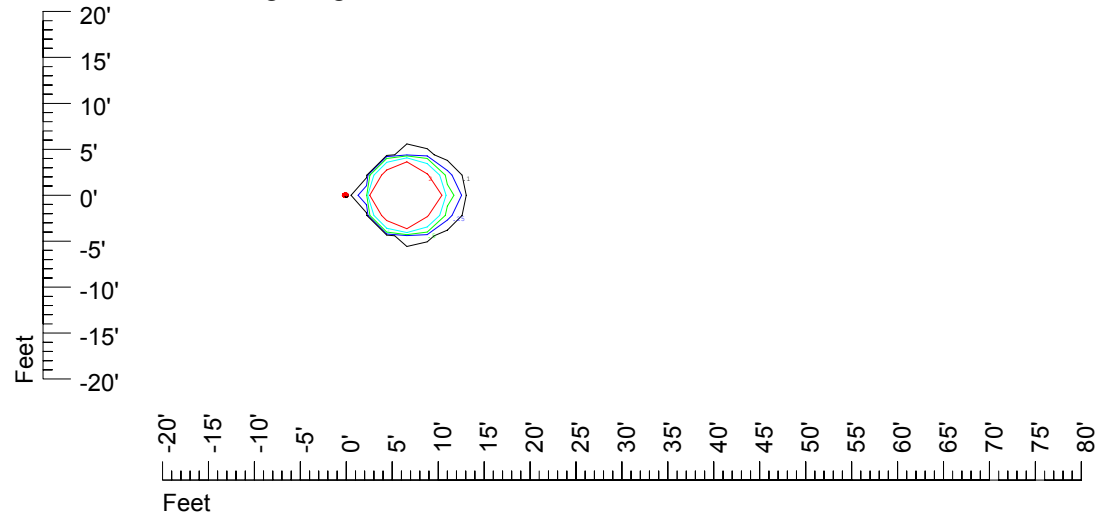

Isoline values — 0.1 fc — 0.25 fc — 0.5 fc — 1.0 fc — 2.0 fc

Mounting height 7' Tilt 0°

Mounting height 7' Tilt 30°

Mounting height 7' Tilt 15°

Mounting height 7' Tilt 45°

IES Photometric files C8951

Isoline template at 9' mounting height

Isoline values — 0.1 fc — 0.25 fc — 0.5 fc — 1.0 fc — 2.0 fc

Mounting height 9' Tilt 0°

Mounting height 9' Tilt 30°

Mounting height 9' Tilt 15°

Mounting height 9' Tilt 45°

IES Photometric files C8951

Isoline template at 11' mounting height

Isoline values — 0.1 fc — 0.25 fc — 0.5 fc — 1.0 fc — 2.0 fc

Mounting height 11' Tilt 0°

Mounting height 11' Tilt 30°

Mounting height 11' Tilt 15°

Mounting height 11' Tilt 45°

IES Photometric files C8951

Isoline template at 15' mounting height