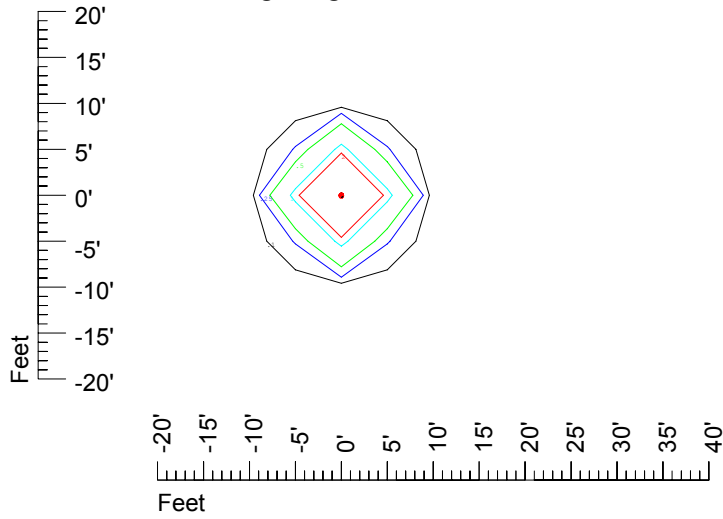

Isoline values — 0.1 fc — 0.25 fc — 0.5 fc — 1.0 fc — 2.0 fc

Mounting height 11' Tilt 0°

Mounting height 11' Tilt 30°

Mounting height 11' Tilt 15°

Mounting height 11' Tilt 45°

IES Photometric files C8951

Isoline template at 15' mounting height

Isoline values — 0.1 fc — 0.25 fc — 0.5 fc — 1.0 fc — 2.0 fc

Mounting height 15' Tilt 0°

Mounting height 15' Tilt 30°

Mounting height 15' Tilt 15°

Mounting height 15' Tilt 45°

IES Photometric files C8951

Isoline template at 20' mounting height

Isoline values — 0.1 fc — 0.25 fc — 0.5 fc — 1.0 fc — 2.0 fc

Mounting height 20' Tilt 0°

Mounting height 20' Tilt 30°

Mounting height 20' Tilt 15°

Mounting height 20' Tilt 45°

IES Photometric files C8951

Isoline template at 25' mounting height

Isoline values — 0.1 fc — 0.25 fc — 0.5 fc — 1.0 fc — 2.0 fc

Mounting height 25' Tilt 0°

Mounting height 25' Tilt 30°

Mounting height 25' Tilt 15°

Mounting height 25' Tilt 45°

IES Photometric files C8951

Isoline template at 30' mounting height