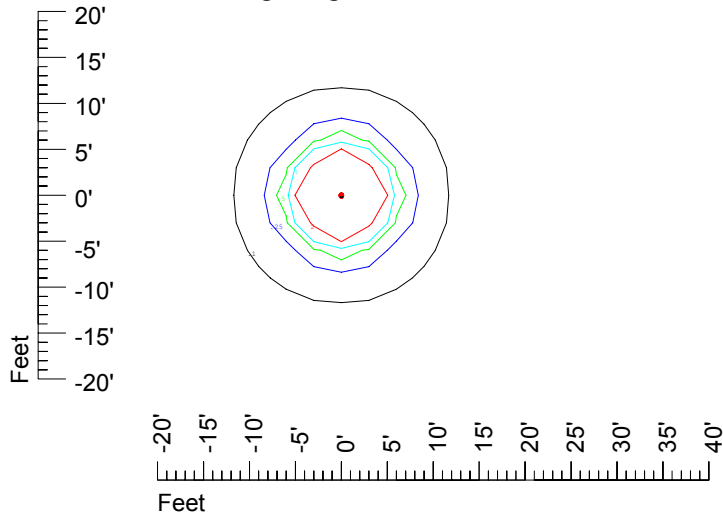

Isoline values — 0.1 fc — 0.25 fc — 0.5 fc — 1.0 fc — 2.0 fc

Mounting height 7' Tilt 0°

Mounting height 7' Tilt 30°

Mounting height 7' Tilt 15°

Mounting height 7' Tilt 45°

IES Photometric files C8948

Isoline template at 9' mounting height

Isoline values — 0.1 fc — 0.25 fc — 0.5 fc — 1.0 fc — 2.0 fc

Mounting height 9' Tilt 0°

Mounting height 9' Tilt 30°

Mounting height 9' Tilt 15°

Mounting height 9' Tilt 45°

IES Photometric files C8948

Isoline template at 11' mounting height

Isoline values — 0.1 fc — 0.25 fc — 0.5 fc — 1.0 fc — 2.0 fc

Mounting height 11' Tilt 0°

Mounting height 11' Tilt 30°

Mounting height 11' Tilt 15°

Mounting height 11' Tilt 45°

IES Photometric files C8948

Isoline template at 15' mounting height

Isoline values — 0.1 fc — 0.25 fc — 0.5 fc — 1.0 fc — 2.0 fc

Mounting height 15' Tilt 0°

Mounting height 15' Tilt 30°

Mounting height 15' Tilt 15°

Mounting height 15' Tilt 45°

IES Photometric files C8948

Isoline template at 20' mounting height