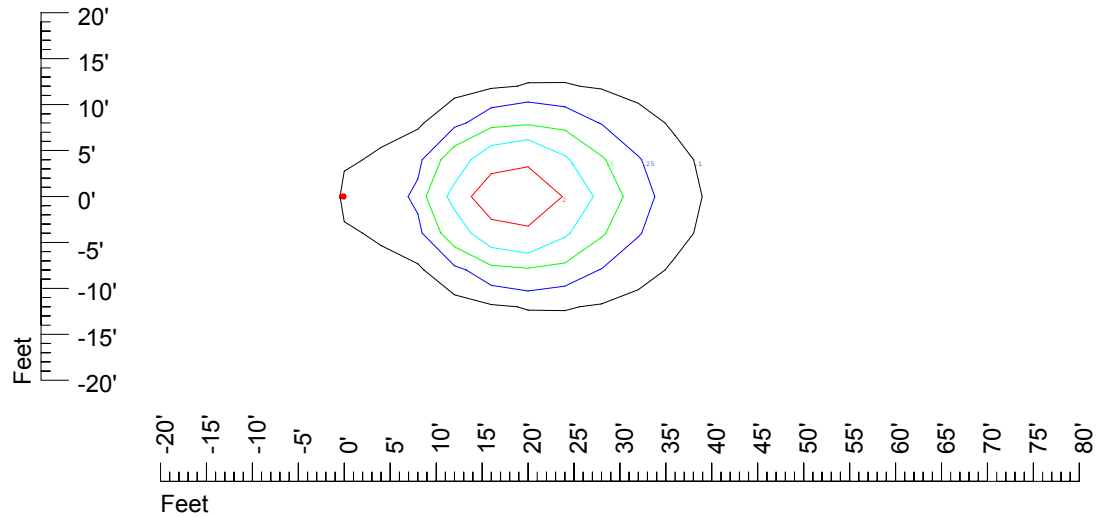

Isoline values — 0.1 fc — 0.25 fc — 0.5 fc — 1.0 fc — 2.0 fc

Mounting height 11' Tilt 0°

Mounting height 11' Tilt 30°

Mounting height 11' Tilt 15°

Mounting height 11' Tilt 45°

IES Photometric files C8948

Isoline template at 15' mounting height

Isoline values — 0.1 fc — 0.25 fc — 0.5 fc — 1.0 fc — 2.0 fc

Mounting height 15' Tilt 0°

Mounting height 15' Tilt 30°

Mounting height 15' Tilt 15°

Mounting height 15' Tilt 45°

IES Photometric files C8948

Isoline template at 20' mounting height

Isoline values — 0.1 fc — 0.25 fc — 0.5 fc — 1.0 fc — 2.0 fc

Mounting height 20' Tilt 0°

Mounting height 20' Tilt 30°

Mounting height 20' Tilt 15°

Mounting height 20' Tilt 45°

IES Photometric files C8948

Isoline template at 25' mounting height

Isoline values — 0.1 fc — 0.25 fc — 0.5 fc — 1.0 fc — 2.0 fc

Mounting height 25' Tilt 0°

Mounting height 25' Tilt 30°

Mounting height 25' Tilt 15°

Mounting height 25' Tilt 45°

IES Photometric files C8948

Isoline template at 30' mounting height