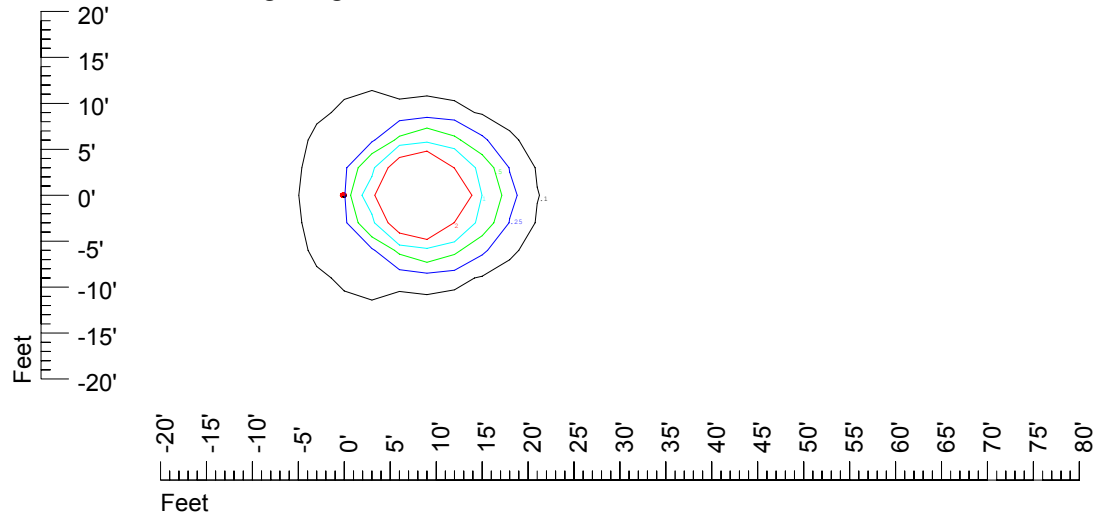

Isoline values — 0.1 fc — 0.25 fc — 0.5 fc — 1.0 fc — 2.0 fc

Mounting height 9' Tilt 0°

Mounting height 9' Tilt 30°

Mounting height 9' Tilt 15°

Mounting height 9' Tilt 45°

IES Photometric files C8948

Isoline template at 11' mounting height

Isoline values — 0.1 fc — 0.25 fc — 0.5 fc — 1.0 fc — 2.0 fc

Mounting height 11' Tilt 0°

Mounting height 11' Tilt 30°

Mounting height 11' Tilt 15°

Mounting height 11' Tilt 45°

IES Photometric files C8948

Isoline template at 15' mounting height

Isoline values — 0.1 fc — 0.25 fc — 0.5 fc — 1.0 fc — 2.0 fc

Mounting height 15' Tilt 0°

Mounting height 15' Tilt 30°

Mounting height 15' Tilt 15°

Mounting height 15' Tilt 45°

IES Photometric files C8948

Isoline template at 20' mounting height