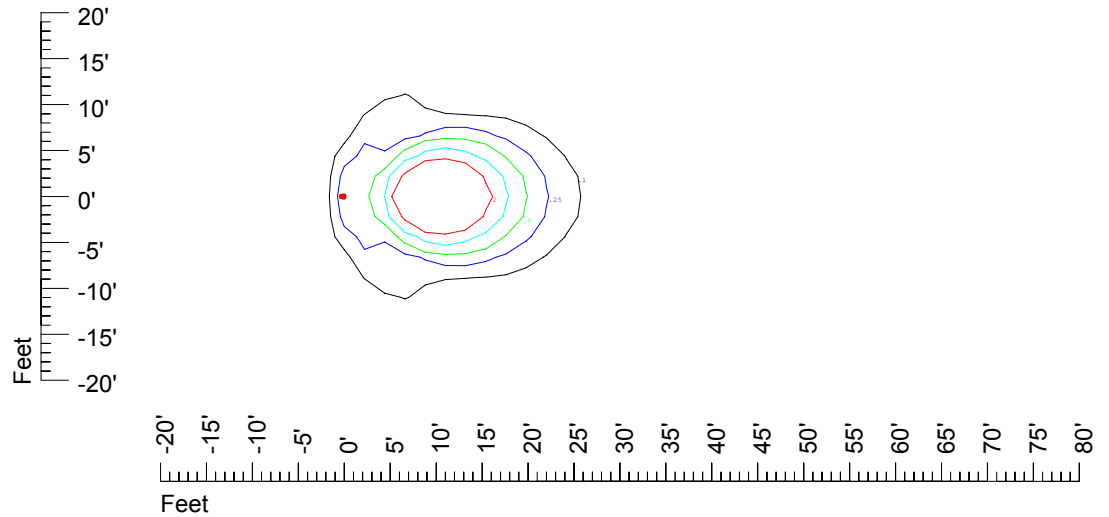

Isoline values — 0.1 fc — 0.25 fc — 0.5 fc — 1.0 fc — 2.0 fc

Mounting height 9' Tilt 0°

Mounting height 9' Tilt 30°

Mounting height 9' Tilt 15°

Mounting height 9' Tilt 45°

IES Photometric files C8948

Isoline template at 11' mounting height

Isoline values — 0.1 fc — 0.25 fc — 0.5 fc — 1.0 fc — 2.0 fc

Mounting height 11' Tilt 0°

Mounting height 11' Tilt 30°

Mounting height 11' Tilt 15°

Mounting height 11' Tilt 45°

IES Photometric files C8948

Isoline template at 15' mounting height

Isoline values — 0.1 fc — 0.25 fc — 0.5 fc — 1.0 fc — 2.0 fc

Mounting height 15' Tilt 0°

Mounting height 15' Tilt 30°

Mounting height 15' Tilt 15°

Mounting height 15' Tilt 45°

IES Photometric files C8948

Isoline template at 20' mounting height