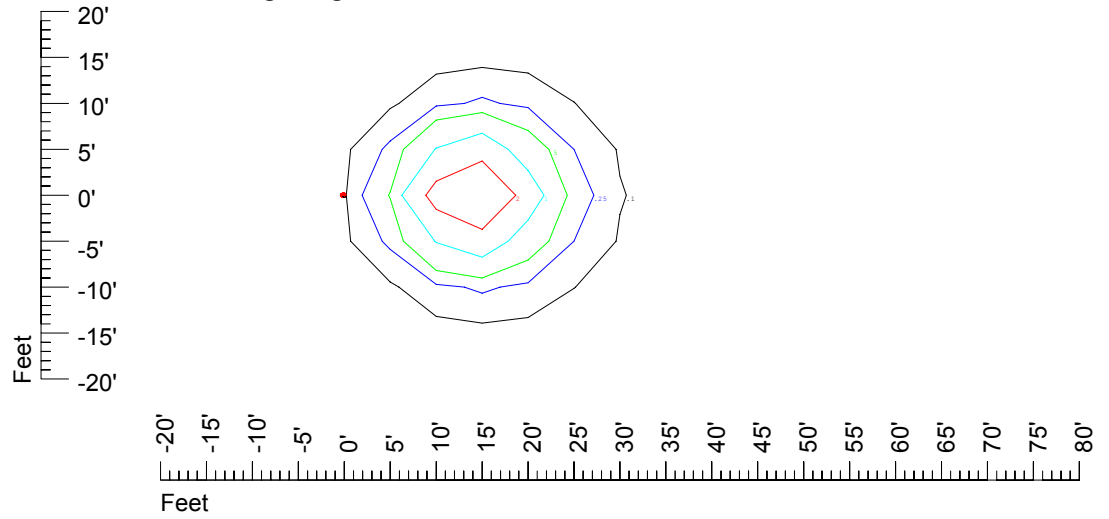

Isoline values — 0.1 fc — 0.25 fc — 0.5 fc — 1.0 fc — 2.0 fc

Mounting height 11' Tilt 0°

Mounting height 11' Tilt 30°

Mounting height 11' Tilt 15°

Mounting height 11' Tilt 45°

IES Photometric files C8948

Isoline template at 15' mounting height

Isoline values — 0.1 fc — 0.25 fc — 0.5 fc — 1.0 fc — 2.0 fc

Mounting height 15' Tilt 0°

Mounting height 15' Tilt 30°

Mounting height 15' Tilt 15°

Mounting height 15' Tilt 45°

IES Photometric files C8948

Isoline template at 20' mounting height

Isoline values — 0.1 fc — 0.25 fc — 0.5 fc — 1.0 fc — 2.0 fc

Mounting height 20' Tilt 0°

Mounting height 20' Tilt 30°

Mounting height 20' Tilt 15°

Mounting height 20' Tilt 45°

IES Photometric files C8948

Isoline template at 25' mounting height

Isoline values — 0.1 fc — 0.25 fc — 0.5 fc — 1.0 fc — 2.0 fc

Mounting height 25' Tilt 0°

Mounting height 25' Tilt 30°

Mounting height 25' Tilt 15°

Mounting height 25' Tilt 45°

IES Photometric files C8948

Isoline template at 30' mounting height