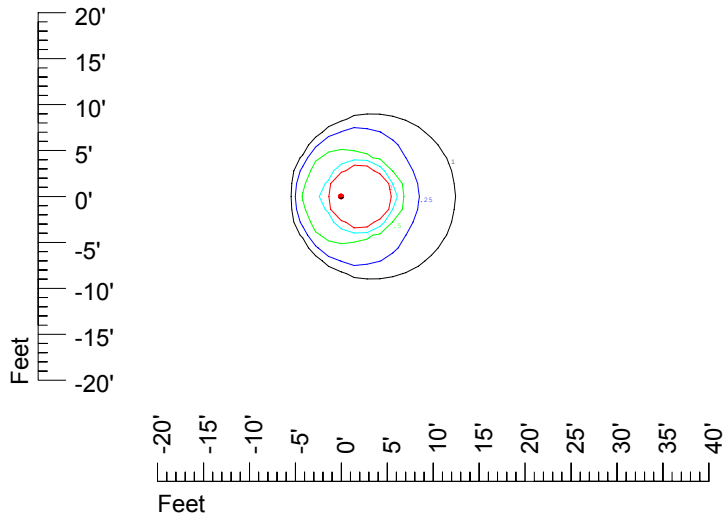

IES File: C8948

Lighting level in fc / Distance in feet

Vertical plan 0° to 180°
Horizontal plan 0°

— 2 fc — 1 fc — 0.5 fc — 0.25 fc — 0.1 fc

IES Photometric files C8948

Isoline template at 7' mounting height

Isoline values — 0.1 fc — 0.25 fc — 0.5 fc — 1.0 fc — 2.0 fc

Mounting height 7' Tilt 0°

Mounting height 7' Tilt 30°

Mounting height 7' Tilt 15°

Mounting height 7' Tilt 45°

IES Photometric files C8948

Isoline template at 9' mounting height

Isoline values — 0.1 fc — 0.25 fc — 0.5 fc — 1.0 fc — 2.0 fc

Mounting height 9' Tilt 0°

Mounting height 9' Tilt 30°

Mounting height 9' Tilt 15°

Mounting height 9' Tilt 45°

IES Photometric files C8948

Isoline template at 11' mounting height

Isoline values — 0.1 fc — 0.25 fc — 0.5 fc — 1.0 fc — 2.0 fc

Mounting height 11' Tilt 0°

Mounting height 11' Tilt 30°

Mounting height 11' Tilt 15°

Mounting height 11' Tilt 45°

IES Photometric files C8948

Isoline template at 15' mounting height