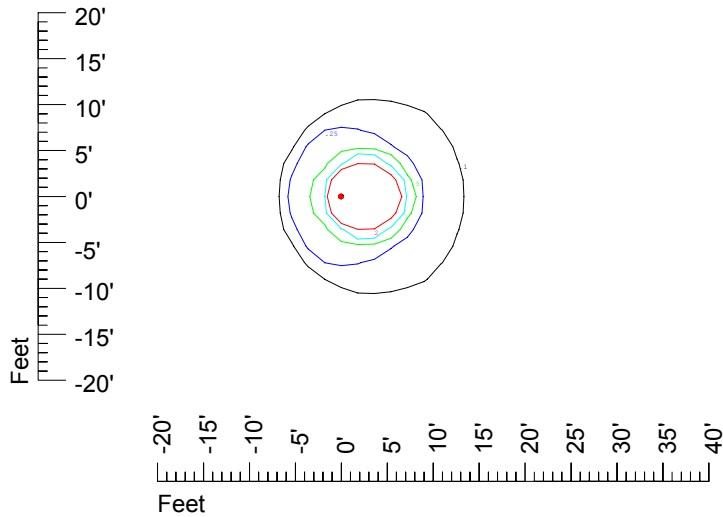

IES File: C8948

Lighting level in fc / Distance in feet

Vertical plan 0° to 180°
Horizontal plan 0°

— 2 fc — 1 fc — 0.5 fc — 0.25 fc — 0.1 fc

IES Photometric files C8948

Isoline template at 7' mounting height

Isoline values — 0.1 fc — 0.25 fc — 0.5 fc — 1.0 fc — 2.0 fc

Mounting height 7' Tilt 0°

Mounting height 7' Tilt 30°

Mounting height 7' Tilt 15°

Mounting height 7' Tilt 45°

IES Photometric files C8948

Isoline template at 9' mounting height

Isoline values — 0.1 fc — 0.25 fc — 0.5 fc — 1.0 fc — 2.0 fc

Mounting height 9' Tilt 0°

Mounting height 9' Tilt 30°

Mounting height 9' Tilt 15°

Mounting height 9' Tilt 45°

IES Photometric files C8948

Isoline template at 11' mounting height

Isoline values — 0.1 fc — 0.25 fc — 0.5 fc — 1.0 fc — 2.0 fc

Mounting height 11' Tilt 0°

Mounting height 11' Tilt 30°

Mounting height 11' Tilt 15°

Mounting height 11' Tilt 45°

IES Photometric files C8948

Isoline template at 15' mounting height