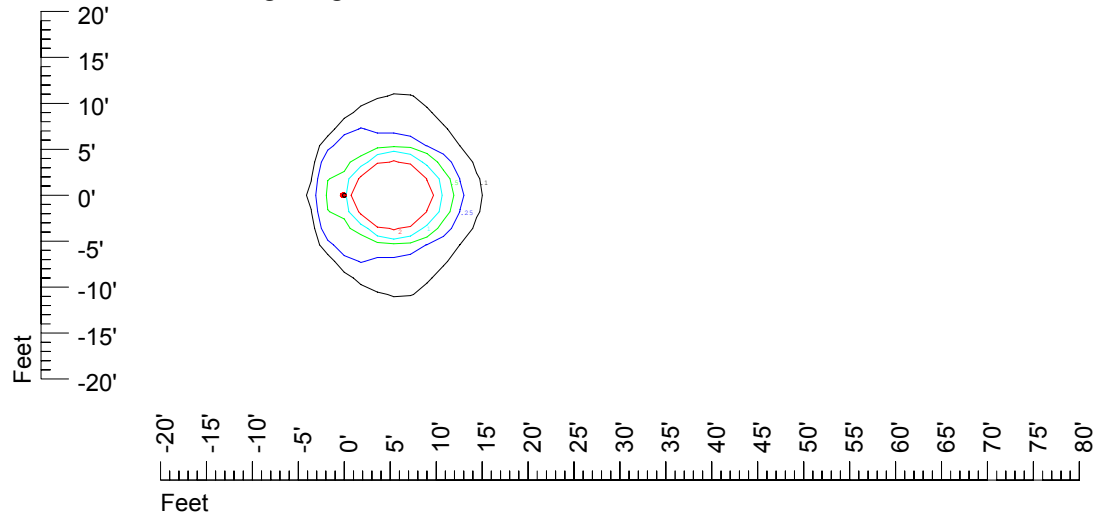

Isoline values — 0.1 fc — 0.25 fc — 0.5 fc — 1.0 fc — 2.0 fc

Mounting height 7' Tilt 0°

Mounting height 7' Tilt 30°

Mounting height 7' Tilt 15°

Mounting height 7' Tilt 45°

IES Photometric files C8948

Isoline template at 9' mounting height

Isoline values — 0.1 fc — 0.25 fc — 0.5 fc — 1.0 fc — 2.0 fc

Mounting height 9' Tilt 0°

Mounting height 9' Tilt 30°

Mounting height 9' Tilt 15°

Mounting height 9' Tilt 45°

IES Photometric files C8948

Isoline template at 11' mounting height