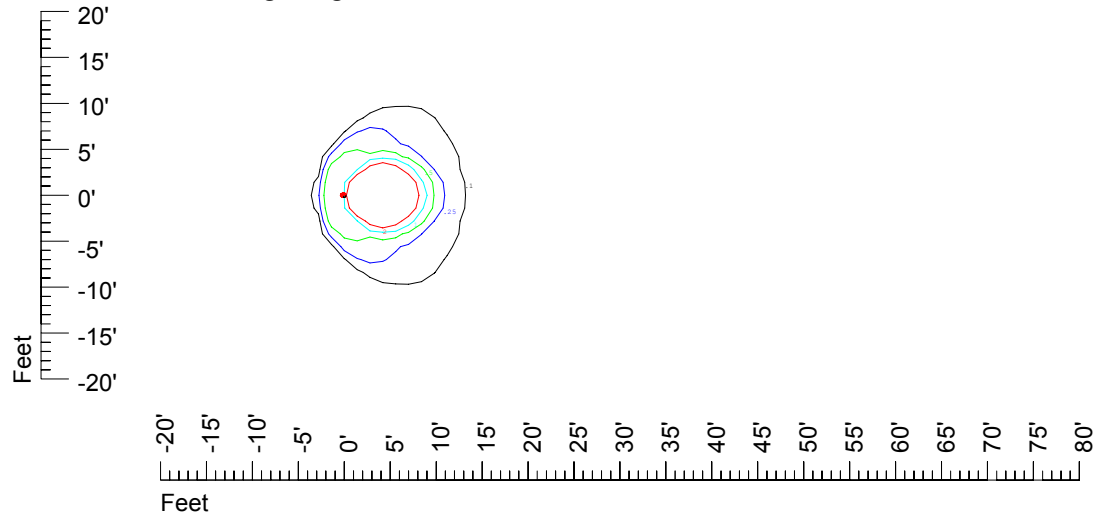

IES File: C8948

Lighting level in fc / Distance in feet

Vertical plan 0° to 180°
Horizontal plan 0°

— 2 fc — 1 fc — 0.5 fc — 0.25 fc — 0.1 fc

IES Photometric files C8948

Isoline template at 7' mounting height

Isoline values — 0.1 fc — 0.25 fc — 0.5 fc — 1.0 fc — 2.0 fc

Mounting height 7' Tilt 0°

Mounting height 7' Tilt 30°

Mounting height 7' Tilt 15°

Mounting height 7' Tilt 45°

IES Photometric files C8948

Isoline template at 9' mounting height

Isoline values — 0.1 fc — 0.25 fc — 0.5 fc — 1.0 fc — 2.0 fc

Mounting height 9' Tilt 0°

Mounting height 9' Tilt 30°

Mounting height 9' Tilt 15°

Mounting height 9' Tilt 45°

IES Photometric files C8948

Isoline template at 11' mounting height