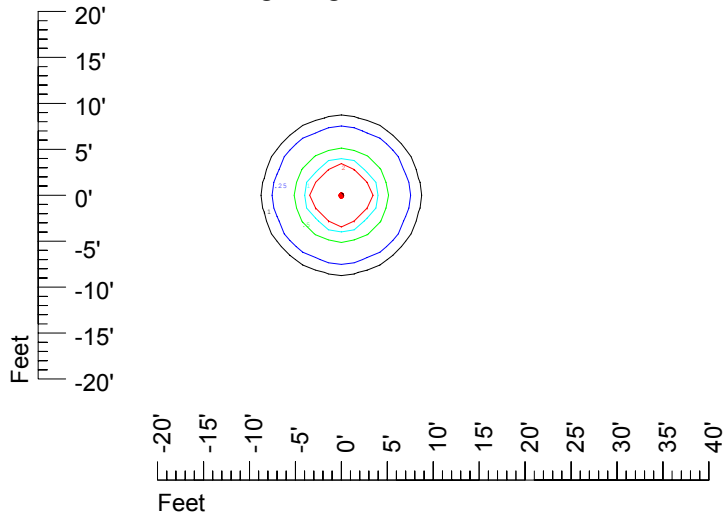

IES File: C8948

Lighting level in fc / Distance in feet

Vertical plan 0° to 180°
Horizontal plan 0°

— 2 fc — 1 fc — 0.5 fc — 0.25 fc — 0.1 fc

IES Photometric files C8948

Isoline template at 7' mounting height

Isoline values — 0.1 fc — 0.25 fc — 0.5 fc — 1.0 fc — 2.0 fc

Mounting height 7' Tilt 0°

Mounting height 7' Tilt 30°

Mounting height 7' Tilt 15°

Mounting height 7' Tilt 45°

IES Photometric files C8948

Isoline template at 9' mounting height

Isoline values — 0.1 fc — 0.25 fc — 0.5 fc — 1.0 fc — 2.0 fc

Mounting height 9' Tilt 0°

Mounting height 9' Tilt 30°

Mounting height 9' Tilt 15°

Mounting height 9' Tilt 45°

IES Photometric files C8948

Isoline template at 11' mounting height

Isoline values — 0.1 fc — 0.25 fc — 0.5 fc — 1.0 fc — 2.0 fc

Mounting height 11' Tilt 0°

Mounting height 11' Tilt 30°

Mounting height 11' Tilt 15°

Mounting height 11' Tilt 45°

IES Photometric files C8948

Isoline template at 15' mounting height