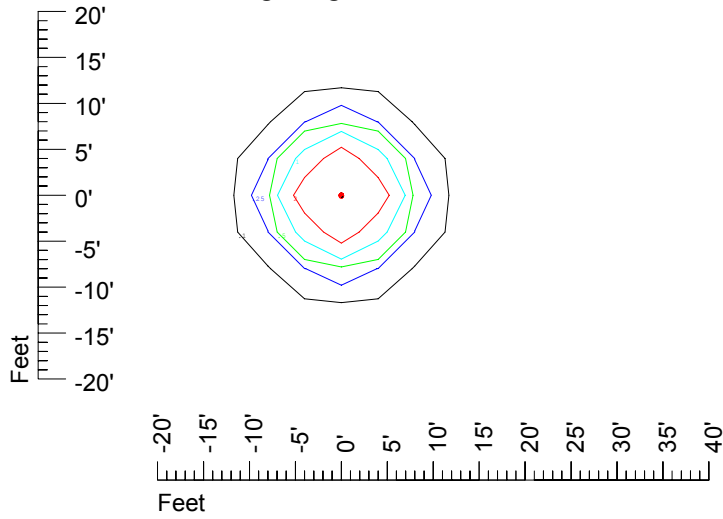

Isoline values — 0.1 fc — 0.25 fc — 0.5 fc — 1.0 fc — 2.0 fc

Mounting height 7' Tilt 0°

Mounting height 7' Tilt 30°

Mounting height 7' Tilt 15°

Mounting height 7' Tilt 45°

IES Photometric files C8948

Isoline template at 9' mounting height

Isoline values — 0.1 fc — 0.25 fc — 0.5 fc — 1.0 fc — 2.0 fc

Mounting height 11' Tilt 0°

Mounting height 11' Tilt 30°

Mounting height 11' Tilt 15°

Mounting height 11' Tilt 45°

IES Photometric files C8948

Isoline template at 15' mounting height

Isoline values — 0.1 fc — 0.25 fc — 0.5 fc — 1.0 fc — 2.0 fc

Mounting height 15' Tilt 0°

Mounting height 15' Tilt 30°

Mounting height 15' Tilt 15°

Mounting height 15' Tilt 45°

IES Photometric files C8948

Isoline template at 20' mounting height

Isoline values — 0.1 fc — 0.25 fc — 0.5 fc — 1.0 fc — 2.0 fc

Mounting height 20' Tilt 0°

Mounting height 20' Tilt 30°

Mounting height 20' Tilt 15°

Mounting height 20' Tilt 45°

IES Photometric files C8948

Isoline template at 25' mounting height