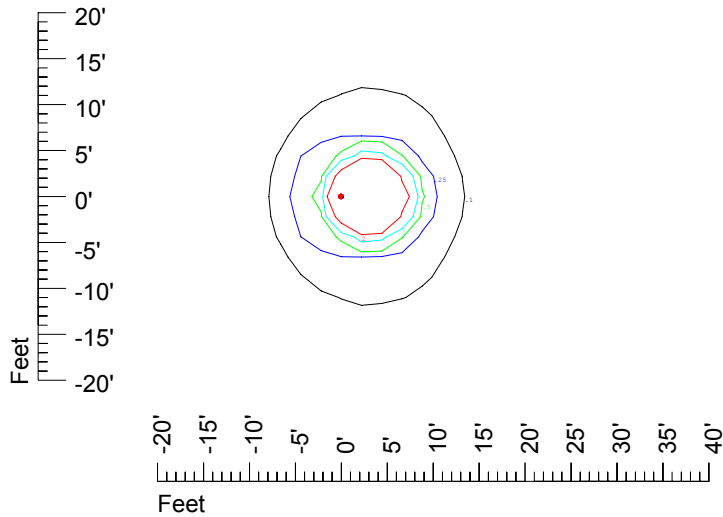

Isoline values — 0.1 fc — 0.25 fc — 0.5 fc — 1.0 fc — 2.0 fc

Mounting height 7' Tilt 0°

Mounting height 7' Tilt 30°

Mounting height 7' Tilt 15°

Mounting height 7' Tilt 45°

IES Photometric files C8948

Isoline template at 9' mounting height

Isoline values — 0.1 fc — 0.25 fc — 0.5 fc — 1.0 fc — 2.0 fc

Mounting height 9' Tilt 0°

Mounting height 9' Tilt 30°

Mounting height 9' Tilt 15°

Mounting height 9' Tilt 45°

IES Photometric files C8948

Isoline template at 11' mounting height

Isoline values — 0.1 fc — 0.25 fc — 0.5 fc — 1.0 fc — 2.0 fc

Mounting height 11' Tilt 0°

Mounting height 11' Tilt 30°

Mounting height 11' Tilt 15°

Mounting height 11' Tilt 45°

IES Photometric files C8948

Isoline template at 15' mounting height

Isoline values — 0.1 fc — 0.25 fc — 0.5 fc — 1.0 fc — 2.0 fc

Mounting height 15' Tilt 0°

Mounting height 15' Tilt 30°

Mounting height 15' Tilt 15°

Mounting height 15' Tilt 45°

IES Photometric files C8948

Isoline template at 20' mounting height