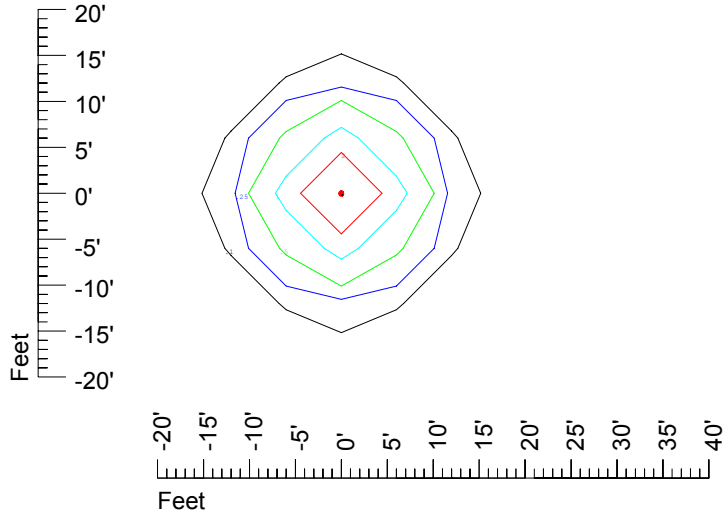

IES Photometric files C8948

Isoline template at 30' mounting height

Isoline values — 0.1 fc — 0.25 fc — 0.5 fc — 1.0 fc — 2.0 fc

Mounting height 30' Tilt 0°