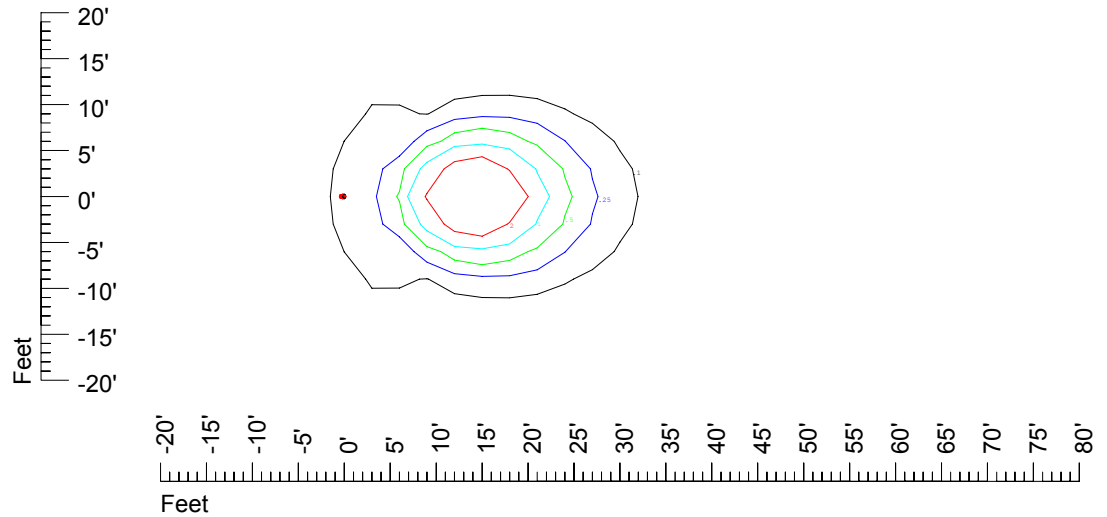

Isoline values — 0.1 fc — 0.25 fc — 0.5 fc — 1.0 fc — 2.0 fc

Mounting height 9' Tilt 0°

Mounting height 9' Tilt 30°

Mounting height 9' Tilt 15°

Mounting height 9' Tilt 45°

IES Photometric files C8948

Isoline template at 11' mounting height

Isoline values — 0.1 fc — 0.25 fc — 0.5 fc — 1.0 fc — 2.0 fc

Mounting height 11' Tilt 0°

Mounting height 11' Tilt 30°

Mounting height 11' Tilt 15°

Mounting height 11' Tilt 45°

IES Photometric files C8948

Isoline template at 15' mounting height

Isoline values — 0.1 fc — 0.25 fc — 0.5 fc — 1.0 fc — 2.0 fc

Mounting height 15' Tilt 0°

Mounting height 15' Tilt 30°

Mounting height 15' Tilt 15°

Mounting height 15' Tilt 45°

IES Photometric files C8948

Isoline template at 20' mounting height

Isoline values — 0.1 fc — 0.25 fc — 0.5 fc — 1.0 fc — 2.0 fc

Mounting height 20' Tilt 0°

Mounting height 20' Tilt 30°

Mounting height 20' Tilt 15°

Mounting height 20' Tilt 45°

IES Photometric files C8948

Isoline template at 25' mounting height