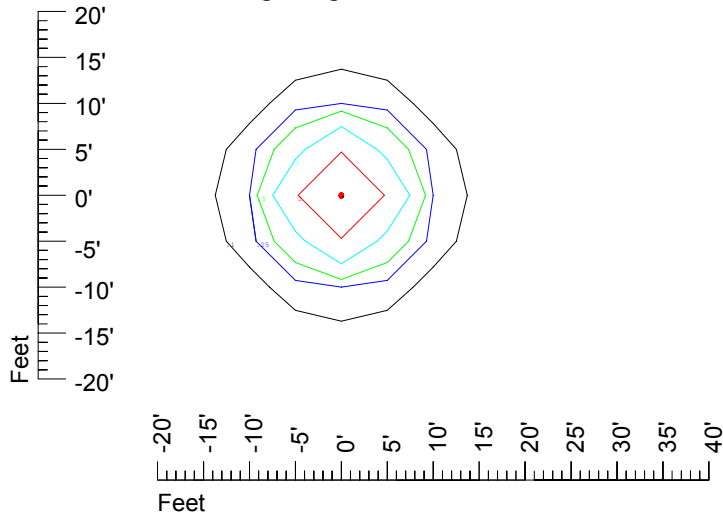

Isoline values — 0.1 fc — 0.25 fc — 0.5 fc — 1.0 fc — 2.0 fc

Mounting height 11' Tilt 0°

Mounting height 11' Tilt 30°

Mounting height 11' Tilt 15°

Mounting height 11' Tilt 45°

IES Photometric files C8948

Isoline template at 15' mounting height

Isoline values — 0.1 fc — 0.25 fc — 0.5 fc — 1.0 fc — 2.0 fc

Mounting height 15' Tilt 0°

Mounting height 15' Tilt 30°

Mounting height 15' Tilt 15°

Mounting height 15' Tilt 45°

IES Photometric files C8948

Isoline template at 20' mounting height

Isoline values — 0.1 fc — 0.25 fc — 0.5 fc — 1.0 fc — 2.0 fc

Mounting height 20' Tilt 0°

Mounting height 20' Tilt 30°

Mounting height 20' Tilt 15°

Mounting height 20' Tilt 45°

IES Photometric files C8948

Isoline template at 25' mounting height

Isoline values — 0.1 fc — 0.25 fc — 0.5 fc — 1.0 fc — 2.0 fc

Mounting height 25' Tilt 0°

Mounting height 25' Tilt 30°

Mounting height 25' Tilt 15°

Mounting height 25' Tilt 45°

IES Photometric files C8948

Isoline template at 30' mounting height