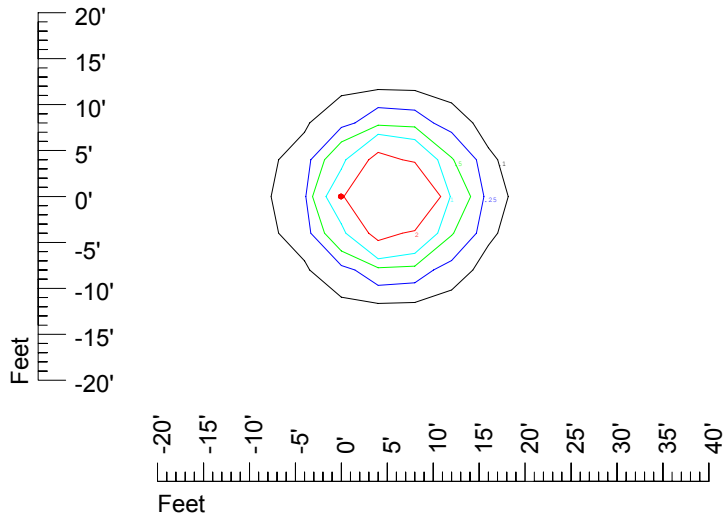

Isoline values — 0.1 fc — 0.25 fc — 0.5 fc — 1.0 fc — 2.0 fc

Mounting height 11' Tilt 0°

Mounting height 11' Tilt 30°

Mounting height 11' Tilt 15°

Mounting height 11' Tilt 45°

IES Photometric files C8948

Isoline template at 15' mounting height

Isoline values — 0.1 fc — 0.25 fc — 0.5 fc — 1.0 fc — 2.0 fc

Mounting height 15' Tilt 0°

Mounting height 15' Tilt 30°

Mounting height 15' Tilt 15°

Mounting height 15' Tilt 45°

IES Photometric files C8948

Isoline template at 20' mounting height

Isoline values — 0.1 fc — 0.25 fc — 0.5 fc — 1.0 fc — 2.0 fc

Mounting height 20' Tilt 0°

Mounting height 20' Tilt 30°

Mounting height 20' Tilt 15°

Mounting height 20' Tilt 45°

IES Photometric files C8948

Isoline template at 25' mounting height

Isoline values — 0.1 fc — 0.25 fc — 0.5 fc — 1.0 fc — 2.0 fc

Mounting height 25' Tilt 0°

Mounting height 25' Tilt 30°

Mounting height 25' Tilt 15°

Mounting height 25' Tilt 45°

IES Photometric files C8948

Isoline template at 30' mounting height