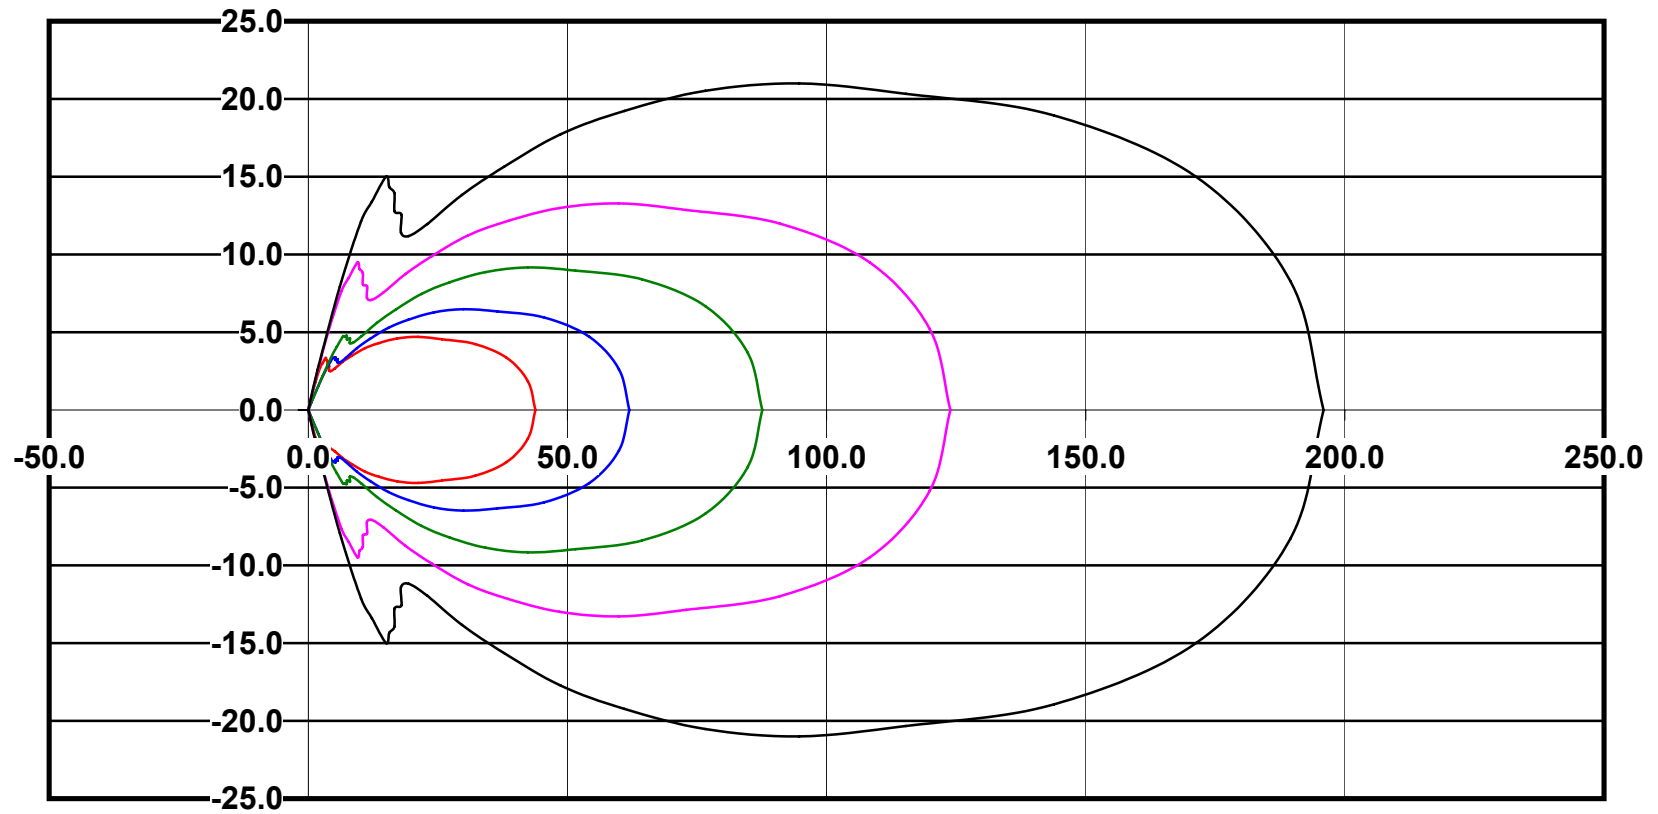

IES File: C8948

Lighting level in fc / Distance in feet

Vertical plan 0° to 180°
Horizontal plan 0°

— 2 fc — 1 fc — 0.5 fc — 0.25 fc — 0.1 fc

IES Photometric files C8948

Isoline template at 7' mounting height

Isoline values — 0.1 fc — 0.25 fc — 0.5 fc — 1.0 fc — 2.0 fc

Mounting height 7' Tilt 0°

Mounting height 7' Tilt 30°

Mounting height 7' Tilt 15°

Mounting height 7' Tilt 45°

IES Photometric files C8948

Isoline template at 9' mounting height

Isoline values — 0.1 fc — 0.25 fc — 0.5 fc — 1.0 fc — 2.0 fc

Mounting height 9' Tilt 0°

Mounting height 9' Tilt 30°

Mounting height 9' Tilt 15°

Mounting height 9' Tilt 45°

IES Photometric files C8948

Isoline template at 11' mounting height