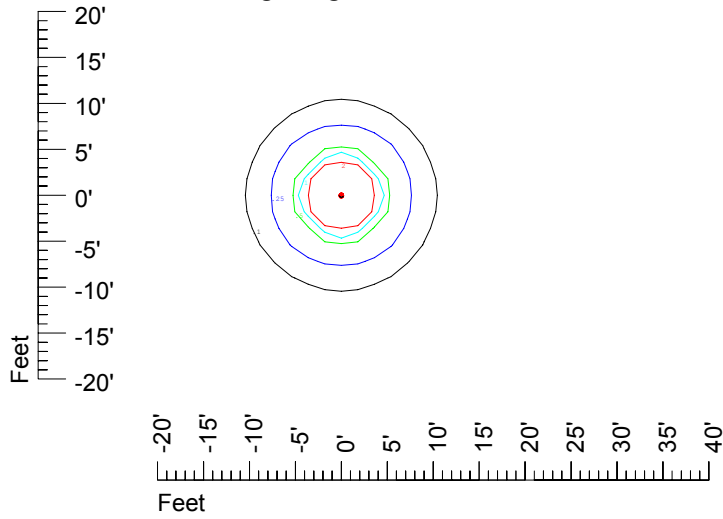

IES File: C8948

Lighting level in fc / Distance in feet

Vertical plan 0° to 180°
Horizontal plan 0°

— 2 fc — 1 fc — 0.5 fc — 0.25 fc — 0.1 fc

IES Photometric files C8948

Isoline template at 7' mounting height

Isoline values — 0.1 fc — 0.25 fc — 0.5 fc — 1.0 fc — 2.0 fc

Mounting height 7' Tilt 0°

Mounting height 7' Tilt 30°

Mounting height 7' Tilt 15°

Mounting height 7' Tilt 45°

IES Photometric files C8948

Isoline template at 9' mounting height

Isoline values — 0.1 fc — 0.25 fc — 0.5 fc — 1.0 fc — 2.0 fc

Mounting height 9' Tilt 0°

Mounting height 9' Tilt 30°

Mounting height 9' Tilt 15°

Mounting height 9' Tilt 45°

IES Photometric files C8948

Isoline template at 11' mounting height

Isoline values — 0.1 fc — 0.25 fc — 0.5 fc — 1.0 fc — 2.0 fc

Mounting height 11' Tilt 0°

Mounting height 11' Tilt 30°

Mounting height 11' Tilt 15°

Mounting height 11' Tilt 45°

IES Photometric files C8948

Isoline template at 15' mounting height