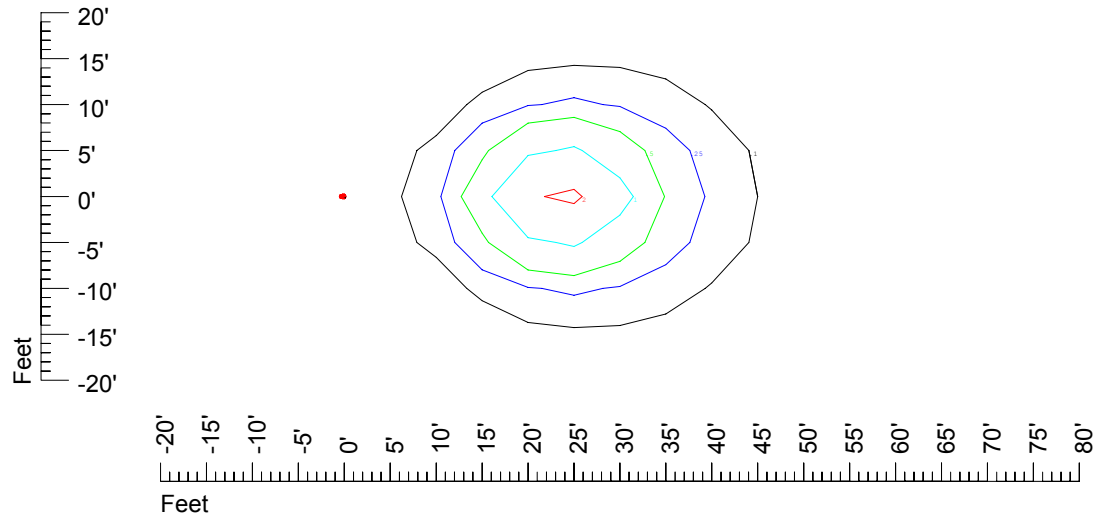

Isoline values — 0.1 fc — 0.25 fc — 0.5 fc — 1.0 fc — 2.0 fc

Mounting height 15' Tilt 0°

Mounting height 15' Tilt 30°

Mounting height 15' Tilt 15°

Mounting height 15' Tilt 45°

IES Photometric files C8948

Isoline template at 20' mounting height

Isoline values — 0.1 fc — 0.25 fc — 0.5 fc — 1.0 fc — 2.0 fc

Mounting height 20' Tilt 0°

Mounting height 20' Tilt 30°

Mounting height 20' Tilt 15°

Mounting height 20' Tilt 45°

IES Photometric files C8948

Isoline template at 25' mounting height

Isoline values — 0.1 fc — 0.25 fc — 0.5 fc — 1.0 fc — 2.0 fc

Mounting height 25' Tilt 0°

Mounting height 25' Tilt 30°

Mounting height 25' Tilt 15°

Mounting height 25' Tilt 45°

IES Photometric files C8948

Isoline template at 30' mounting height

Isoline values — 0.1 fc — 0.25 fc — 0.5 fc — 1.0 fc — 2.0 fc

Mounting height 30' Tilt 0°

Mounting height 30' Tilt 30°

Mounting height 30' Tilt 15°

Mounting height 30' Tilt 45°