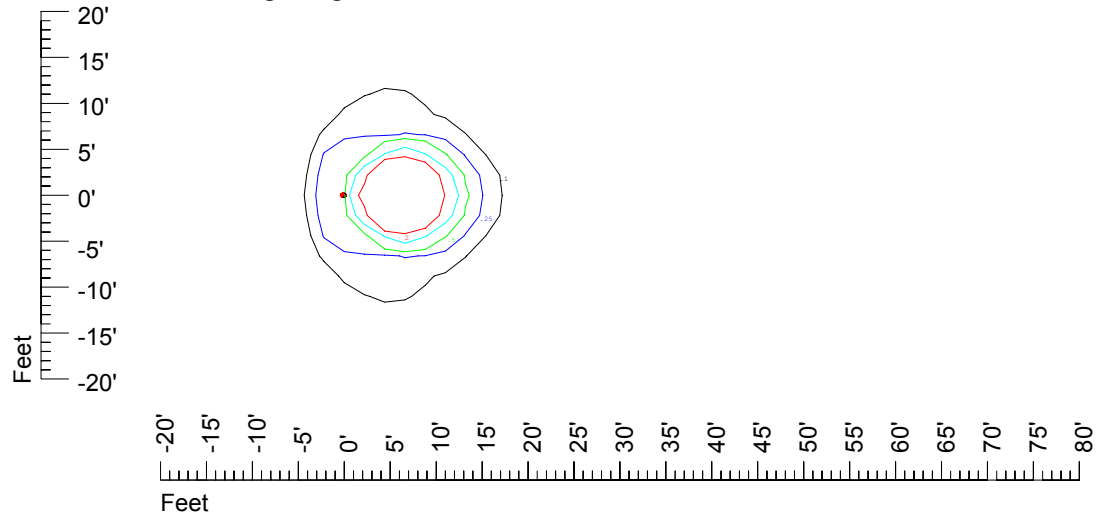

Isoline values — 0.1 fc — 0.25 fc — 0.5 fc — 1.0 fc — 2.0 fc

Mounting height 7' Tilt 0°

Mounting height 7' Tilt 30°

Mounting height 7' Tilt 15°

Mounting height 7' Tilt 45°

IES Photometric files C8948

Isoline template at 9' mounting height

Isoline values — 0.1 fc — 0.25 fc — 0.5 fc — 1.0 fc — 2.0 fc

Mounting height 9' Tilt 0°

Mounting height 9' Tilt 30°

Mounting height 9' Tilt 15°

Mounting height 9' Tilt 45°

IES Photometric files C8948

Isoline template at 11' mounting height

Isoline values — 0.1 fc — 0.25 fc — 0.5 fc — 1.0 fc — 2.0 fc

Mounting height 11' Tilt 0°

Mounting height 11' Tilt 30°

Mounting height 11' Tilt 15°

Mounting height 11' Tilt 45°

IES Photometric files C8948

Isoline template at 15' mounting height