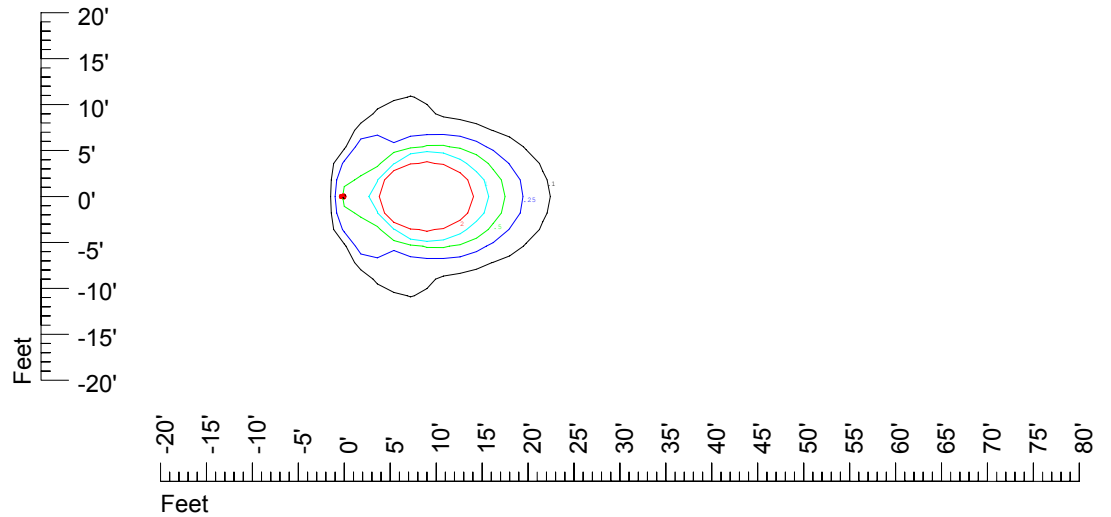

Isoline values — 0.1 fc — 0.25 fc — 0.5 fc — 1.0 fc — 2.0 fc

Mounting height 7' Tilt 0°

Mounting height 7' Tilt 30°

Mounting height 7' Tilt 15°

Mounting height 7' Tilt 45°

IES Photometric files C8948

Isoline template at 9' mounting height

Isoline values — 0.1 fc — 0.25 fc — 0.5 fc — 1.0 fc — 2.0 fc

Mounting height 9' Tilt 0°

Mounting height 9' Tilt 30°

Mounting height 9' Tilt 15°

Mounting height 9' Tilt 45°

IES Photometric files C8948

Isoline template at 11' mounting height

Isoline values — 0.1 fc — 0.25 fc — 0.5 fc — 1.0 fc — 2.0 fc

Mounting height 11' Tilt 0°

Mounting height 11' Tilt 30°

Mounting height 11' Tilt 15°

Mounting height 11' Tilt 45°

IES Photometric files C8948

Isoline template at 15' mounting height