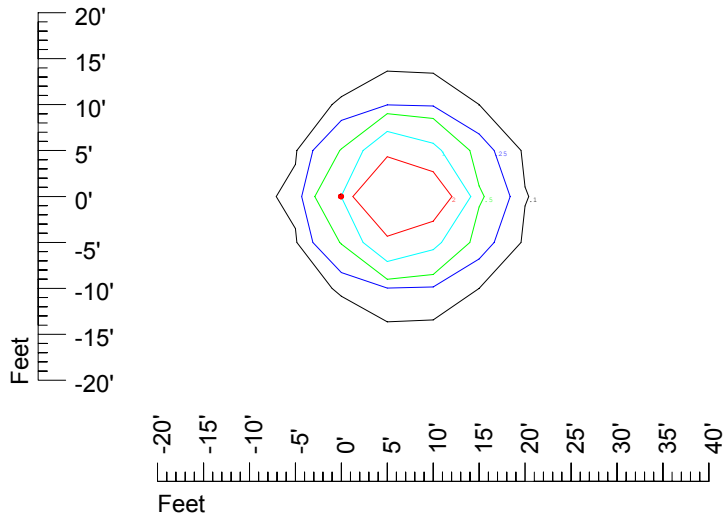

Isoline values — 0.1 fc — 0.25 fc — 0.5 fc — 1.0 fc — 2.0 fc

Mounting height 11' Tilt 0°

Mounting height 11' Tilt 30°

Mounting height 11' Tilt 15°

Mounting height 11' Tilt 45°

IES Photometric files C8948

Isoline template at 15' mounting height

Isoline values — 0.1 fc — 0.25 fc — 0.5 fc — 1.0 fc — 2.0 fc

Mounting height 15' Tilt 0°

Mounting height 15' Tilt 30°

Mounting height 15' Tilt 15°

Mounting height 15' Tilt 45°

IES Photometric files C8948

Isoline template at 20' mounting height

Isoline values — 0.1 fc — 0.25 fc — 0.5 fc — 1.0 fc — 2.0 fc

Mounting height 20' Tilt 0°

Mounting height 20' Tilt 30°

Mounting height 20' Tilt 15°

Mounting height 20' Tilt 45°

IES Photometric files C8948

Isoline template at 25' mounting height

Isoline values — 0.1 fc — 0.25 fc — 0.5 fc — 1.0 fc — 2.0 fc

Mounting height 25' Tilt 0°

Mounting height 25' Tilt 30°

Mounting height 25' Tilt 15°

Mounting height 25' Tilt 45°

IES Photometric files C8948

Isoline template at 30' mounting height