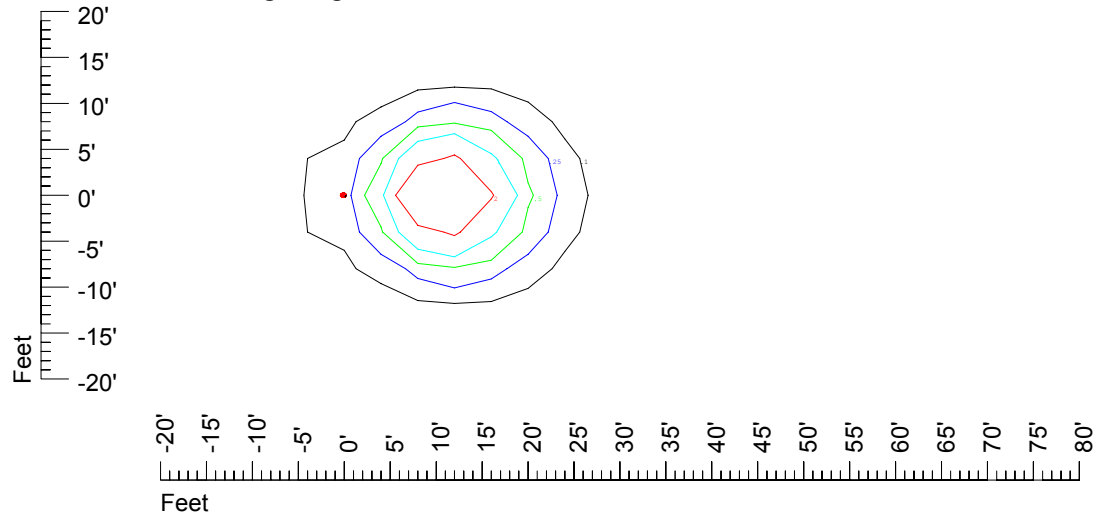

Isoline values — 0.1 fc — 0.25 fc — 0.5 fc — 1.0 fc — 2.0 fc

Mounting height 11' Tilt 0°

Mounting height 11' Tilt 30°

Mounting height 11' Tilt 15°

Mounting height 11' Tilt 45°

IES Photometric files C8948

Isoline template at 15' mounting height

Isoline values — 0.1 fc — 0.25 fc — 0.5 fc — 1.0 fc — 2.0 fc

Mounting height 15' Tilt 0°

Mounting height 15' Tilt 30°

Mounting height 15' Tilt 15°

Mounting height 15' Tilt 45°

IES Photometric files C8948

Isoline template at 20' mounting height

Isoline values — 0.1 fc — 0.25 fc — 0.5 fc — 1.0 fc — 2.0 fc

Mounting height 20' Tilt 0°

Mounting height 20' Tilt 30°

Mounting height 20' Tilt 15°

Mounting height 20' Tilt 45°

IES Photometric files C8948

Isoline template at 25' mounting height