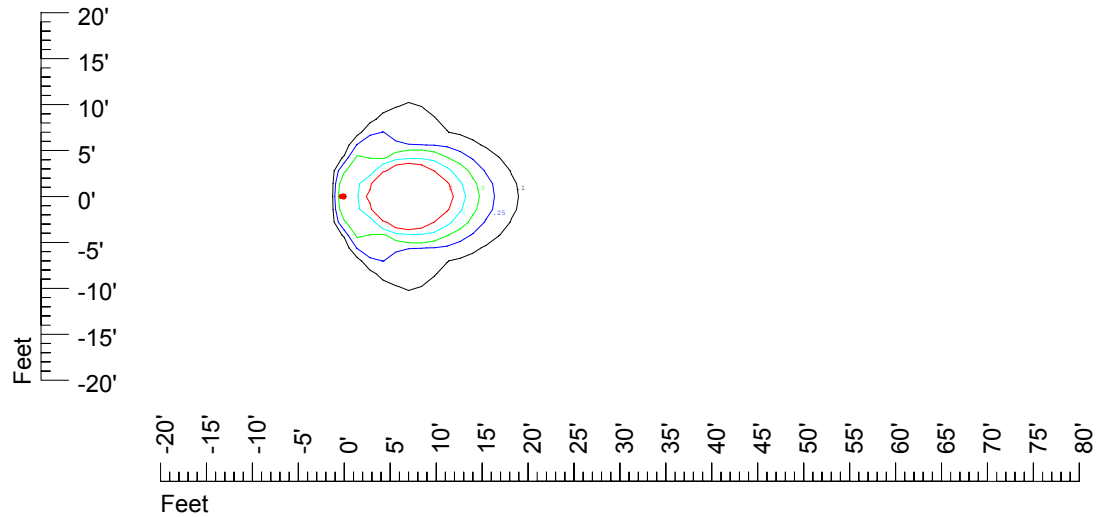

Isoline values — 0.1 fc — 0.25 fc — 0.5 fc — 1.0 fc — 2.0 fc

Mounting height 7' Tilt 0°

Mounting height 7' Tilt 30°

Mounting height 7' Tilt 15°

Mounting height 7' Tilt 45°

IES Photometric files C8948

Isoline template at 9' mounting height

Isoline values — 0.1 fc — 0.25 fc — 0.5 fc — 1.0 fc — 2.0 fc

Mounting height 9' Tilt 0°

Mounting height 9' Tilt 30°

Mounting height 9' Tilt 15°

Mounting height 9' Tilt 45°

IES Photometric files C8948

Isoline template at 11' mounting height