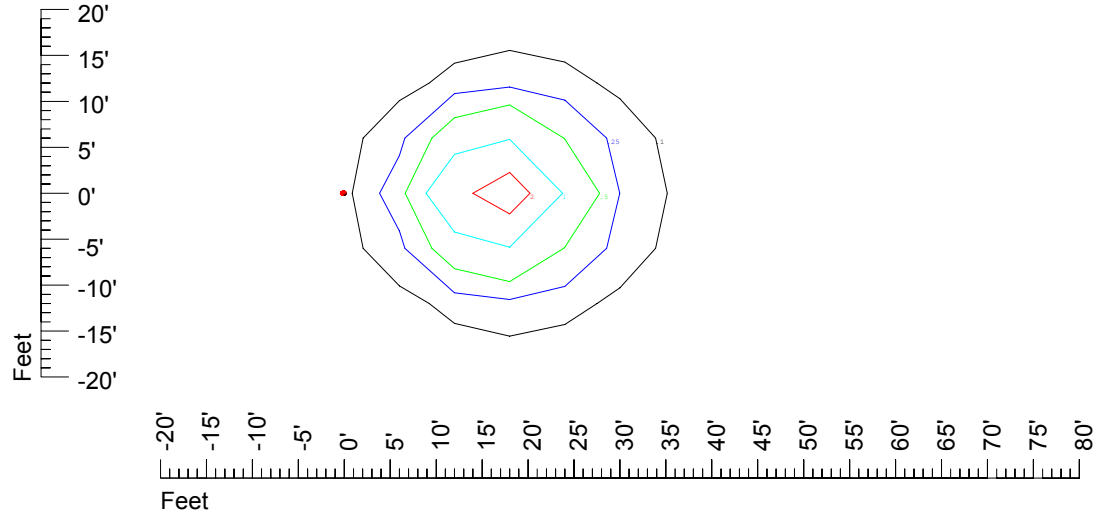

Isoline values — 0.1 fc — 0.25 fc — 0.5 fc — 1.0 fc — 2.0 fc

Mounting height 15' Tilt 0°

Mounting height 15' Tilt 30°

Mounting height 15' Tilt 15°

Mounting height 15' Tilt 45°

IES Photometric files C8948

Isoline template at 20' mounting height

Isoline values — 0.1 fc — 0.25 fc — 0.5 fc — 1.0 fc — 2.0 fc

Mounting height 20' Tilt 0°

Mounting height 20' Tilt 30°

Mounting height 20' Tilt 15°

Mounting height 20' Tilt 45°

IES Photometric files C8948

Isoline template at 25' mounting height

Isoline values — 0.1 fc — 0.25 fc — 0.5 fc — 1.0 fc — 2.0 fc

Mounting height 25' Tilt 0°

Mounting height 25' Tilt 30°

Mounting height 25' Tilt 15°

Mounting height 25' Tilt 45°

IES Photometric files C8948

Isoline template at 30' mounting height

Isoline values — 0.1 fc — 0.25 fc — 0.5 fc — 1.0 fc — 2.0 fc

Mounting height 30' Tilt 0°

Mounting height 30' Tilt 30°

Mounting height 30' Tilt 15°

Mounting height 30' Tilt 45°