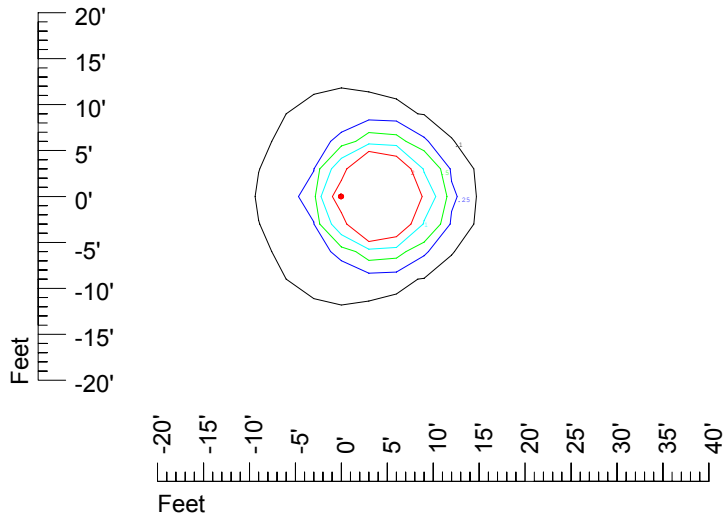

Isoline values — 0.1 fc — 0.25 fc — 0.5 fc — 1.0 fc — 2.0 fc

Mounting height 7' Tilt 0°

Mounting height 7' Tilt 30°

Mounting height 7' Tilt 15°

Mounting height 7' Tilt 45°

IES Photometric files C8948

Isoline template at 9' mounting height

Isoline values — 0.1 fc — 0.25 fc — 0.5 fc — 1.0 fc — 2.0 fc

Mounting height 11' Tilt 0°

Mounting height 11' Tilt 30°

Mounting height 11' Tilt 15°

Mounting height 11' Tilt 45°

IES Photometric files C8948

Isoline template at 15' mounting height

Isoline values — 0.1 fc — 0.25 fc — 0.5 fc — 1.0 fc — 2.0 fc

Mounting height 15' Tilt 0°

Mounting height 15' Tilt 30°

Mounting height 15' Tilt 15°

Mounting height 15' Tilt 45°

IES Photometric files C8948

Isoline template at 20' mounting height

Isoline values — 0.1 fc — 0.25 fc — 0.5 fc — 1.0 fc — 2.0 fc

Mounting height 20' Tilt 0°

Mounting height 20' Tilt 30°

Mounting height 20' Tilt 15°

Mounting height 20' Tilt 45°

IES Photometric files C8948

Isoline template at 25' mounting height