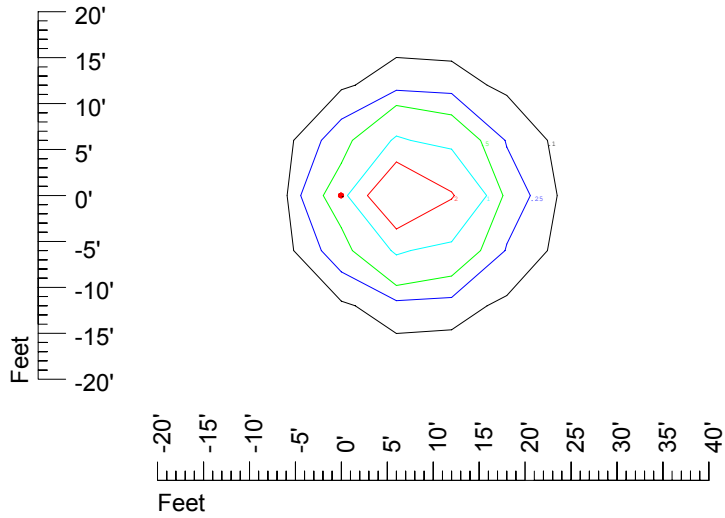

Isoline values — 0.1 fc — 0.25 fc — 0.5 fc — 1.0 fc — 2.0 fc

Mounting height 15' Tilt 0°

Mounting height 15' Tilt 30°

Mounting height 15' Tilt 15°

Mounting height 15' Tilt 45°

IES Photometric files C8948

Isoline template at 20' mounting height

Isoline values — 0.1 fc — 0.25 fc — 0.5 fc — 1.0 fc — 2.0 fc

Mounting height 20' Tilt 0°

Mounting height 20' Tilt 30°

Mounting height 20' Tilt 15°

Mounting height 20' Tilt 45°

IES Photometric files C8948

Isoline template at 25' mounting height

Isoline values — 0.1 fc — 0.25 fc — 0.5 fc — 1.0 fc — 2.0 fc

Mounting height 25' Tilt 0°

Mounting height 25' Tilt 30°

Mounting height 25' Tilt 15°

Mounting height 25' Tilt 45°

IES Photometric files C8948

Isoline template at 30' mounting height

Isoline values — 0.1 fc — 0.25 fc — 0.5 fc — 1.0 fc — 2.0 fc

Mounting height 30' Tilt 0°

Mounting height 30' Tilt 30°

Mounting height 30' Tilt 15°

Mounting height 30' Tilt 45°