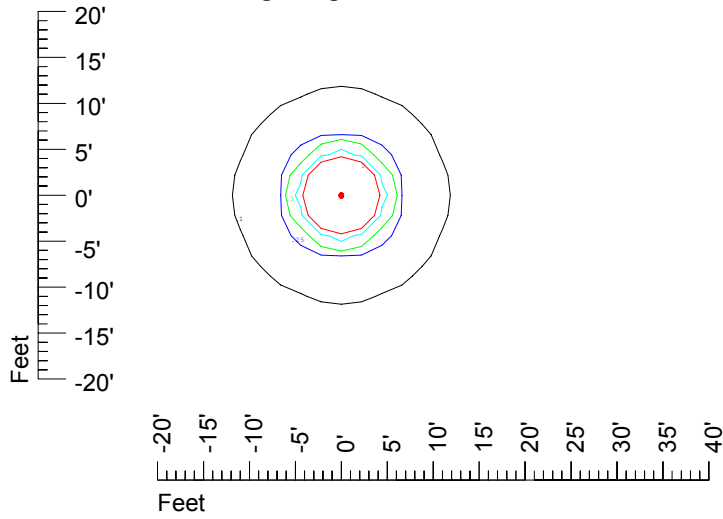

IES File: C8948

Lighting level in fc / Distance in feet

Vertical plan 0° to 180°
Horizontal plan 0°

— 2 fc — 1 fc — 0.5 fc — 0.25 fc — 0.1 fc

IES Photometric files C8948

Isoline template at 7' mounting height

Isoline values — 0.1 fc — 0.25 fc — 0.5 fc — 1.0 fc — 2.0 fc

Mounting height 7' Tilt 0°

Mounting height 7' Tilt 30°

Mounting height 7' Tilt 15°

Mounting height 7' Tilt 45°

IES Photometric files C8948

Isoline template at 9' mounting height

Isoline values — 0.1 fc — 0.25 fc — 0.5 fc — 1.0 fc — 2.0 fc

Mounting height 9' Tilt 0°

Mounting height 9' Tilt 30°

Mounting height 9' Tilt 15°

Mounting height 9' Tilt 45°

IES Photometric files C8948

Isoline template at 11' mounting height

Isoline values — 0.1 fc — 0.25 fc — 0.5 fc — 1.0 fc — 2.0 fc

Mounting height 11' Tilt 0°

Mounting height 11' Tilt 30°

Mounting height 11' Tilt 15°

Mounting height 11' Tilt 45°

IES Photometric files C8948

Isoline template at 15' mounting height