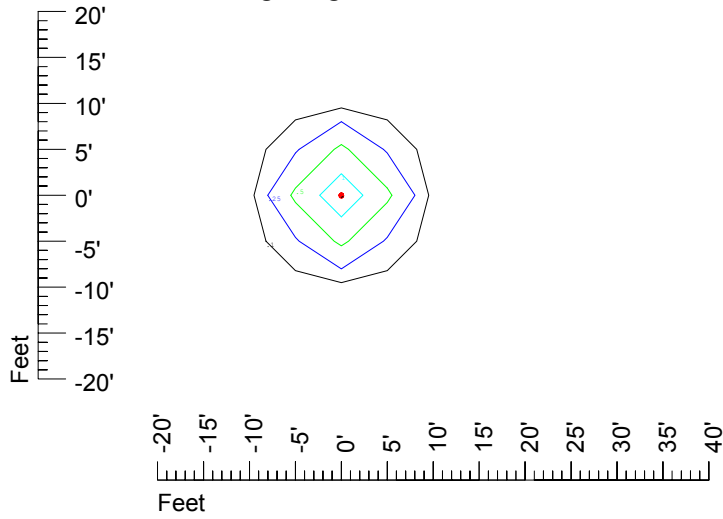

Isoline values — 0.1 fc — 0.25 fc — 0.5 fc — 1.0 fc — 2.0 fc

Mounting height 11' Tilt 0°

Mounting height 11' Tilt 30°

Mounting height 11' Tilt 15°

Mounting height 11' Tilt 45°

IES Photometric files C8945

Isoline template at 15' mounting height

Isoline values — 0.1 fc — 0.25 fc — 0.5 fc — 1.0 fc — 2.0 fc

Mounting height 15' Tilt 0°

Mounting height 15' Tilt 30°

Mounting height 15' Tilt 15°

Mounting height 15' Tilt 45°

IES Photometric files C8945

Isoline template at 20' mounting height

Isoline values — 0.1 fc — 0.25 fc — 0.5 fc — 1.0 fc — 2.0 fc

Mounting height 20 Tilt 0°

Mounting height 20 Tilt 30°

Mounting height 20' Tilt 15°

Mounting height 20' Tilt 45°

IES Photometric files C8945

Isoline template at 25' mounting height

Isoline values — 0.1 fc — 0.25 fc — 0.5 fc — 1.0 fc — 2.0 fc

Mounting height 25 Tilt 0°

Mounting height 25 Tilt 30°

Mounting height 25' Tilt 15°

Mounting height 25' Tilt 45°

IES Photometric files C8945

Isoline template at 30' mounting height