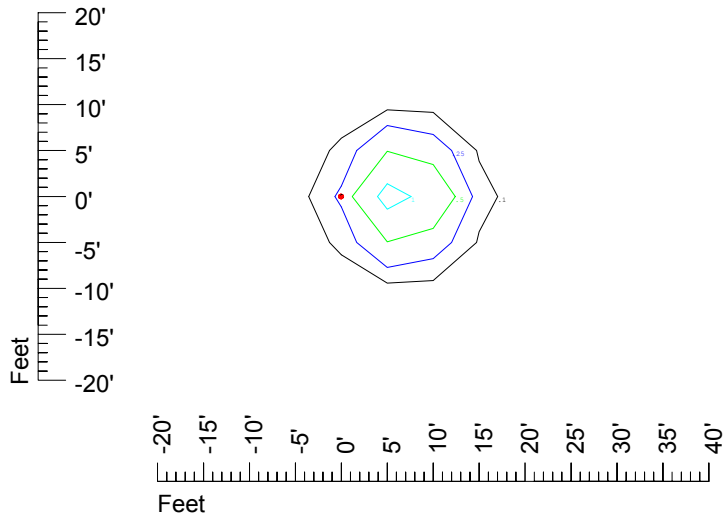

Isoline values — 0.1 fc — 0.25 fc — 0.5 fc — 1.0 fc — 2.0 fc

Mounting height 15' Tilt 0°

Mounting height 15' Tilt 30°

Mounting height 15' Tilt 15°

Mounting height 15' Tilt 45°

IES Photometric files C8945

Isoline template at 20' mounting height

Isoline values — 0.1 fc — 0.25 fc — 0.5 fc — 1.0 fc — 2.0 fc

Mounting height 20 Tilt 0°

Mounting height 20 Tilt 30°

Mounting height 20' Tilt 15°

Mounting height 20' Tilt 45°

IES Photometric files C8945

Isoline template at 25' mounting height

Isoline values — 0.1 fc — 0.25 fc — 0.5 fc — 1.0 fc — 2.0 fc

Mounting height 25 Tilt 0°

Mounting height 25 Tilt 30°

Mounting height 25' Tilt 15°

Mounting height 25' Tilt 45°

IES Photometric files C8945

Isoline template at 30' mounting height

Isoline values — 0.1 fc — 0.25 fc — 0.5 fc — 1.0 fc — 2.0 fc

Mounting height 30 Tilt 0°

Mounting height 30 Tilt 30°

Mounting height 30' Tilt 15°

Mounting height 30' Tilt 45°