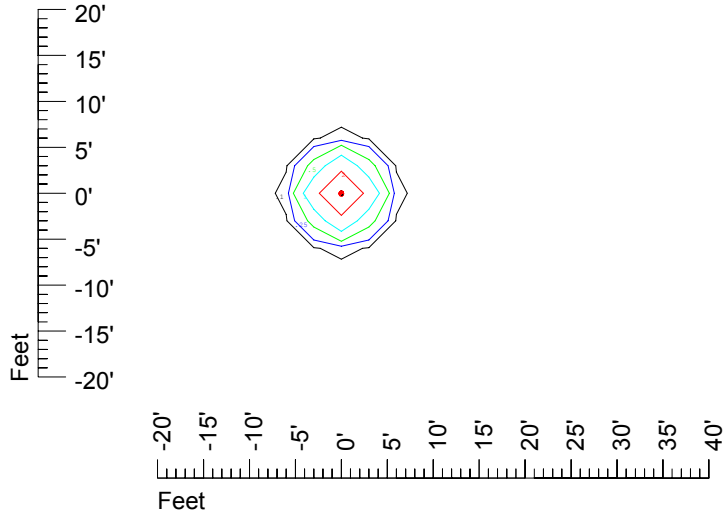

Isoline values — 0.1 fc — 0.25 fc — 0.5 fc — 1.0 fc — 2.0 fc

Mounting height 7' Tilt 0°

Mounting height 7' Tilt 30°

Mounting height 7' Tilt 15°

Mounting height 7' Tilt 45°

IES Photometric files C8945

Isoline template at 9' mounting height

Isoline values — 0.1 fc — 0.25 fc — 0.5 fc — 1.0 fc — 2.0 fc

Mounting height 9 Tilt 0°

Mounting height 9' Tilt 30°

Mounting height 9' Tilt 15°

Mounting height 9' Tilt 45°

IES Photometric files C8945

Isoline template at 11' mounting height

Isoline values — 0.1 fc — 0.25 fc — 0.5 fc — 1.0 fc — 2.0 fc

Mounting height 11' Tilt 0°

Mounting height 11' Tilt 30°

Mounting height 11' Tilt 15°

Mounting height 11' Tilt 45°

IES Photometric files C8945

Isoline template at 15' mounting height

Isoline values — 0.1 fc — 0.25 fc — 0.5 fc — 1.0 fc — 2.0 fc

Mounting height 15' Tilt 0°

Mounting height 15' Tilt 30°

Mounting height 15' Tilt 15°

Mounting height 15' Tilt 45°

IES Photometric files C8945

Isoline template at 20' mounting height