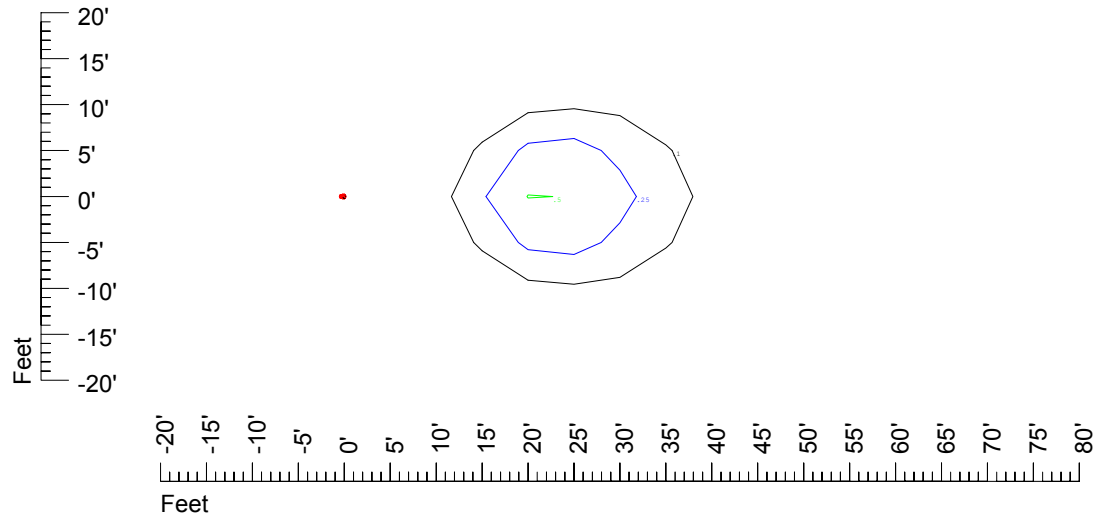

Isoline values — 0.1 fc — 0.25 fc — 0.5 fc — 1.0 fc — 2.0 fc

Mounting height 15' Tilt 0°

Mounting height 15' Tilt 30°

Mounting height 15' Tilt 15°

Mounting height 15' Tilt 45°

IES Photometric files C8945

Isoline template at 20' mounting height

Isoline values — 0.1 fc — 0.25 fc — 0.5 fc — 1.0 fc — 2.0 fc

Mounting height 20 Tilt 0°

Mounting height 20 Tilt 30°

Mounting height 20' Tilt 15°

Mounting height 20' Tilt 45°

IES Photometric files C8945

Isoline template at 25' mounting height

Isoline values — 0.1 fc — 0.25 fc — 0.5 fc — 1.0 fc — 2.0 fc

Mounting height 25 Tilt 0°

Mounting height 25 Tilt 30°

Mounting height 25' Tilt 15°

Mounting height 25' Tilt 45°

IES Photometric files C8945

Isoline template at 30' mounting height

Isoline values — 0.1 fc — 0.25 fc — 0.5 fc — 1.0 fc — 2.0 fc

Mounting height 30 Tilt 0°

Mounting height 30 Tilt 30°

Mounting height 30' Tilt 15°

Mounting height 30' Tilt 45°