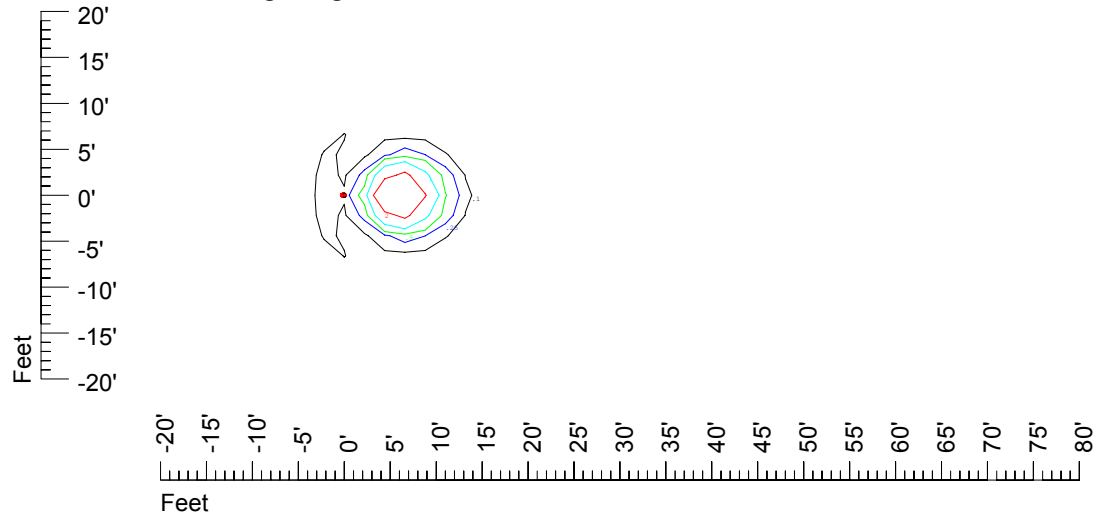

Isoline values — 0.1 fc — 0.25 fc — 0.5 fc — 1.0 fc — 2.0 fc

Mounting height 7' Tilt 0°

Mounting height 7' Tilt 30°

Mounting height 7' Tilt 15°

Mounting height 7' Tilt 45°

IES Photometric files C8945

Isoline template at 9' mounting height

Isoline values — 0.1 fc — 0.25 fc — 0.5 fc — 1.0 fc — 2.0 fc

Mounting height 9 Tilt 0°

Mounting height 9' Tilt 30°

Mounting height 9' Tilt 15°

Mounting height 9' Tilt 45°

IES Photometric files C8945

Isoline template at 11' mounting height

Isoline values — 0.1 fc — 0.25 fc — 0.5 fc — 1.0 fc — 2.0 fc

Mounting height 11' Tilt 0°

Mounting height 11' Tilt 30°

Mounting height 11' Tilt 15°

Mounting height 11' Tilt 45°

IES Photometric files C8945

Isoline template at 15' mounting height