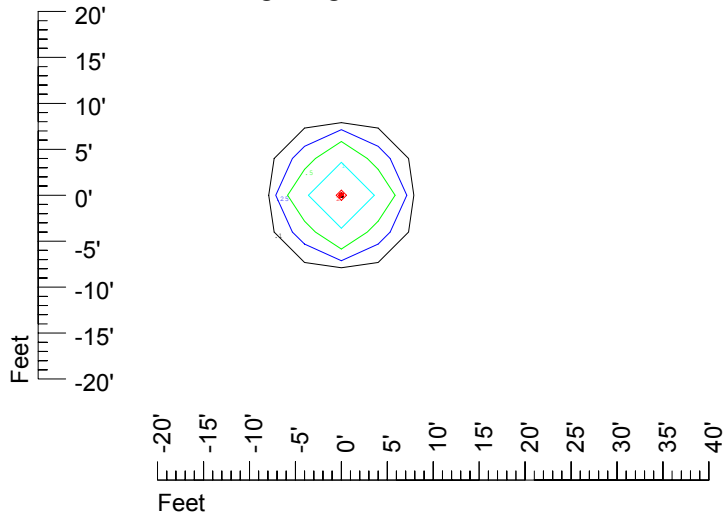

Isoline values — 0.1 fc — 0.25 fc — 0.5 fc — 1.0 fc — 2.0 fc

Mounting height 11' Tilt 0°

Mounting height 11' Tilt 30°

Mounting height 11' Tilt 15°

Mounting height 11' Tilt 45°

IES Photometric files C8945

Isoline template at 15' mounting height

Isoline values — 0.1 fc — 0.25 fc — 0.5 fc — 1.0 fc — 2.0 fc

Mounting height 15' Tilt 0°

Mounting height 15' Tilt 30°

Mounting height 15' Tilt 15°

Mounting height 15' Tilt 45°

IES Photometric files C8945

Isoline template at 20' mounting height

Isoline values — 0.1 fc — 0.25 fc — 0.5 fc — 1.0 fc — 2.0 fc

Mounting height 20 Tilt 0°

Mounting height 20 Tilt 30°

Mounting height 20' Tilt 15°

Mounting height 20' Tilt 45°

IES Photometric files C8945

Isoline template at 25' mounting height