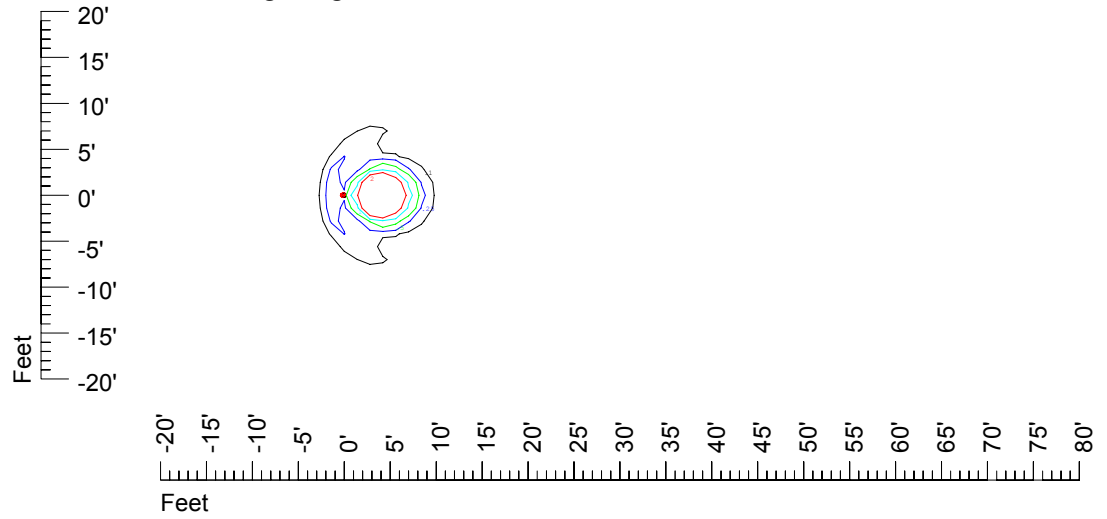

IES File: C8946

Lighting level in fc / Distance in feet

Vertical plan 0° to 180°
Horizontal plan 0°

— 2 fc — 1 fc — 0.5 fc — 0.25 fc — 0.1 fc

IES Photometric files C8945

Isoline template at 7' mounting height

Isoline values — 0.1 fc — 0.25 fc — 0.5 fc — 1.0 fc — 2.0 fc

Mounting height 7' Tilt 0°

Mounting height 7' Tilt 30°

Mounting height 7' Tilt 15°

Mounting height 7' Tilt 45°

IES Photometric files C8945

Isoline template at 9' mounting height

Isoline values — 0.1 fc — 0.25 fc — 0.5 fc — 1.0 fc — 2.0 fc

Mounting height 9 Tilt 0°

Mounting height 9' Tilt 30°

Mounting height 9' Tilt 15°

Mounting height 9' Tilt 45°

IES Photometric files C8945

Isoline template at 11' mounting height