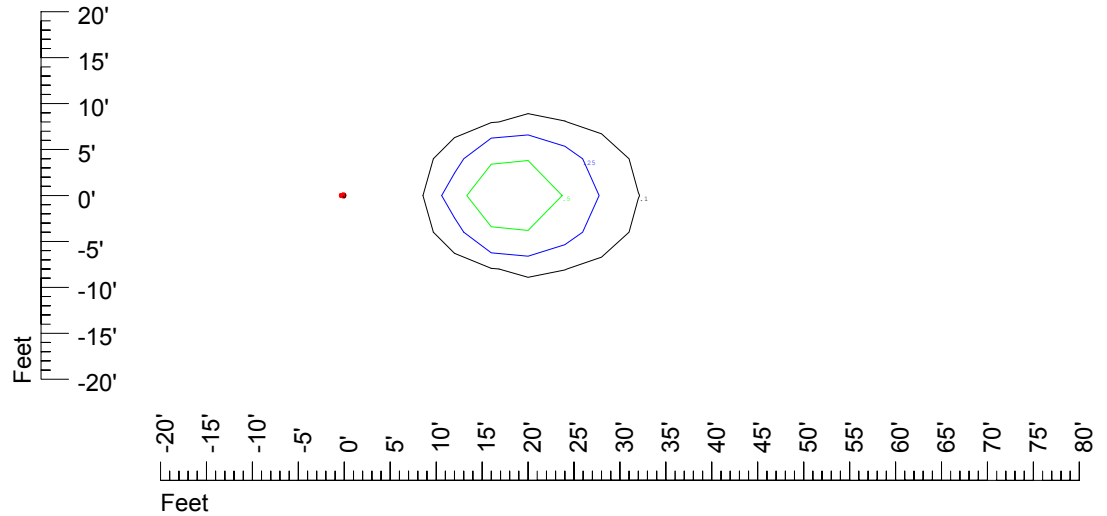

Isoline values — 0.1 fc — 0.25 fc — 0.5 fc — 1.0 fc — 2.0 fc

Mounting height 11' Tilt 0°

Mounting height 11' Tilt 30°

Mounting height 11' Tilt 15°

Mounting height 11' Tilt 45°

IES Photometric files C8945

Isoline template at 15' mounting height

Isoline values — 0.1 fc — 0.25 fc — 0.5 fc — 1.0 fc — 2.0 fc

Mounting height 15' Tilt 0°

Mounting height 15' Tilt 30°

Mounting height 15' Tilt 15°

Mounting height 15' Tilt 45°

IES Photometric files C8945

Isoline template at 20' mounting height

Isoline values — 0.1 fc — 0.25 fc — 0.5 fc — 1.0 fc — 2.0 fc

Mounting height 20 Tilt 0°

Mounting height 20 Tilt 30°

Mounting height 20' Tilt 15°

Mounting height 20' Tilt 45°

IES Photometric files C8945

Isoline template at 25' mounting height

Isoline values — 0.1 fc — 0.25 fc — 0.5 fc — 1.0 fc — 2.0 fc

Mounting height 25 Tilt 0°

Mounting height 25 Tilt 30°

Mounting height 25' Tilt 15°

Mounting height 25' Tilt 45°

IES Photometric files C8945

Isoline template at 30' mounting height