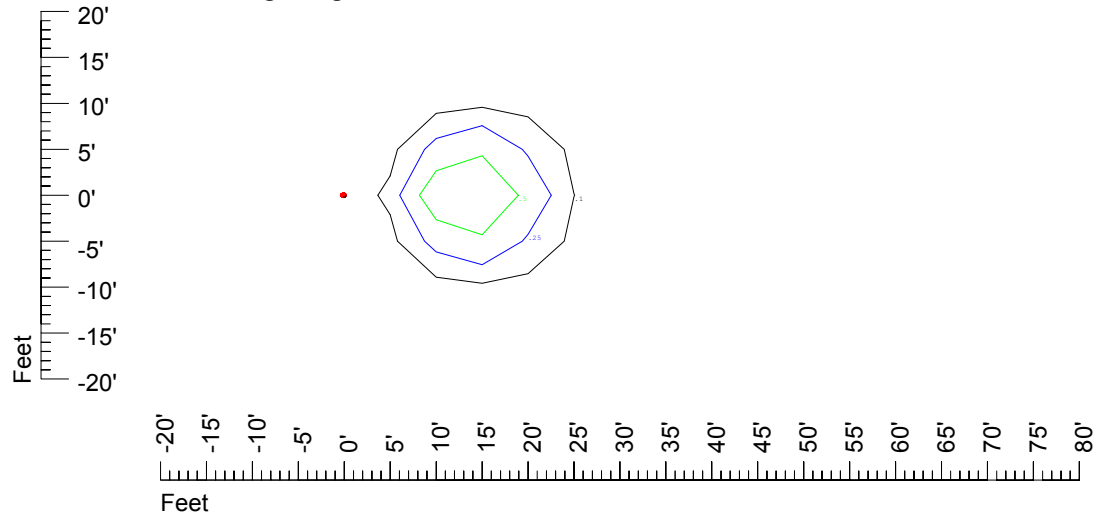

Mounting height 25 Tilt 30°