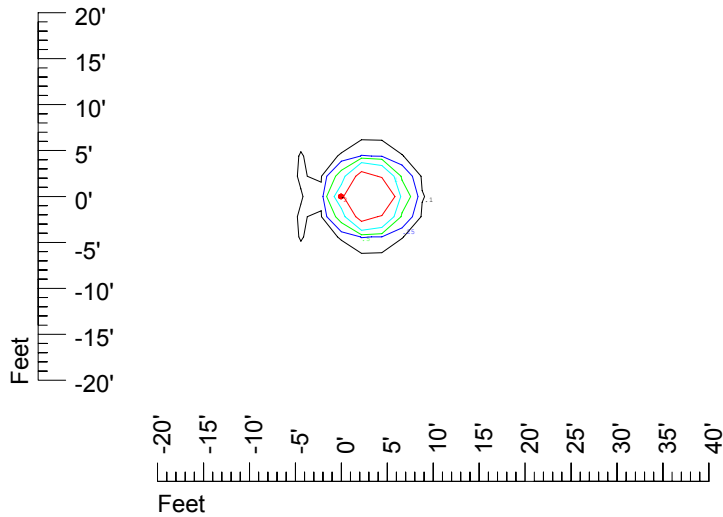

Isoline values — 0.1 fc — 0.25 fc — 0.5 fc — 1.0 fc — 2.0 fc

Mounting height 7' Tilt 0°

Mounting height 7' Tilt 30°

Mounting height 7' Tilt 15°

Mounting height 7' Tilt 45°

IES Photometric files C8945

Isoline template at 9' mounting height

Isoline values — 0.1 fc — 0.25 fc — 0.5 fc — 1.0 fc — 2.0 fc

Mounting height 9 Tilt 0°

Mounting height 9' Tilt 30°

Mounting height 9' Tilt 15°

Mounting height 9' Tilt 45°

IES Photometric files C8945

Isoline template at 11' mounting height

Isoline values — 0.1 fc — 0.25 fc — 0.5 fc — 1.0 fc — 2.0 fc

Mounting height 11' Tilt 0°

Mounting height 11' Tilt 30°

Mounting height 11' Tilt 15°

Mounting height 11' Tilt 45°

IES Photometric files C8945

Isoline template at 15' mounting height

Isoline values — 0.1 fc — 0.25 fc — 0.5 fc — 1.0 fc — 2.0 fc

Mounting height 15' Tilt 0°

Mounting height 15' Tilt 30°

Mounting height 15' Tilt 15°

Mounting height 15' Tilt 45°

IES Photometric files C8945

Isoline template at 20' mounting height