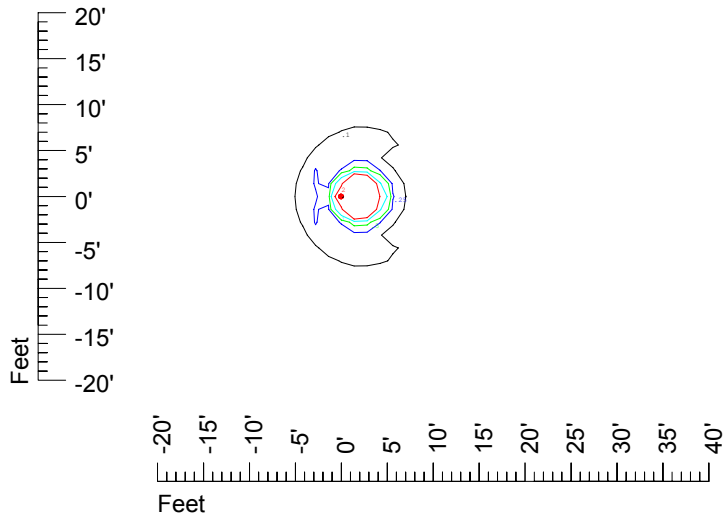

IES File: C8946

Lighting level in fc / Distance in feet

Vertical plan 0° to 180°
Horizontal plan 0°

— 2 fc — 1 fc — 0.5 fc — 0.25 fc — 0.1 fc

IES Photometric files C8945

Isoline template at 7' mounting height

Isoline values — 0.1 fc — 0.25 fc — 0.5 fc — 1.0 fc — 2.0 fc

Mounting height 7' Tilt 0°

Mounting height 7' Tilt 30°

Mounting height 7' Tilt 15°

Mounting height 7' Tilt 45°

IES Photometric files C8945

Isoline template at 9' mounting height

Isoline values — 0.1 fc — 0.25 fc — 0.5 fc — 1.0 fc — 2.0 fc

Mounting height 9 Tilt 0°

Mounting height 9' Tilt 30°

Mounting height 9' Tilt 15°

Mounting height 9' Tilt 45°

IES Photometric files C8945

Isoline template at 11' mounting height

Isoline values — 0.1 fc — 0.25 fc — 0.5 fc — 1.0 fc — 2.0 fc

Mounting height 11' Tilt 0°

Mounting height 11' Tilt 30°

Mounting height 11' Tilt 15°

Mounting height 11' Tilt 45°

IES Photometric files C8945

Isoline template at 15' mounting height