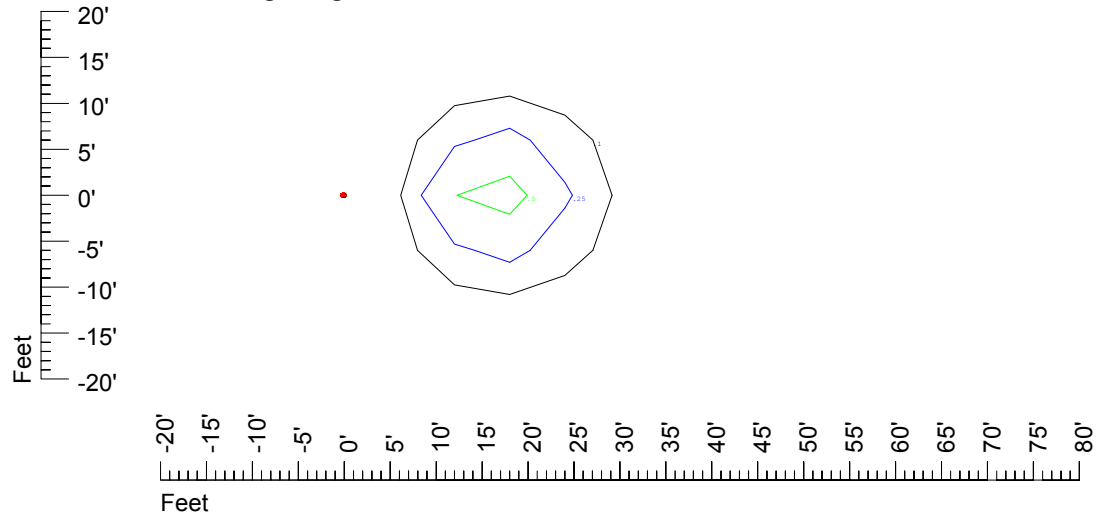

Isoline values — 0.1 fc — 0.25 fc — 0.5 fc — 1.0 fc — 2.0 fc

Mounting height 20 Tilt 0°

Mounting height 20 Tilt 30°

Mounting height 20' Tilt 15°

Mounting height 20' Tilt 45°

IES Photometric files C8945

Isoline template at 25' mounting height

Isoline values — 0.1 fc — 0.25 fc — 0.5 fc — 1.0 fc — 2.0 fc

Mounting height 25 Tilt 0°

Mounting height 25 Tilt 30°

Mounting height 25' Tilt 15°

Mounting height 25' Tilt 45°

IES Photometric files C8945

Isoline template at 30' mounting height

Isoline values — 0.1 fc — 0.25 fc — 0.5 fc — 1.0 fc — 2.0 fc

Mounting height 30 Tilt 0°

Mounting height 30 Tilt 30°

Mounting height 30' Tilt 15°

Mounting height 30' Tilt 45°