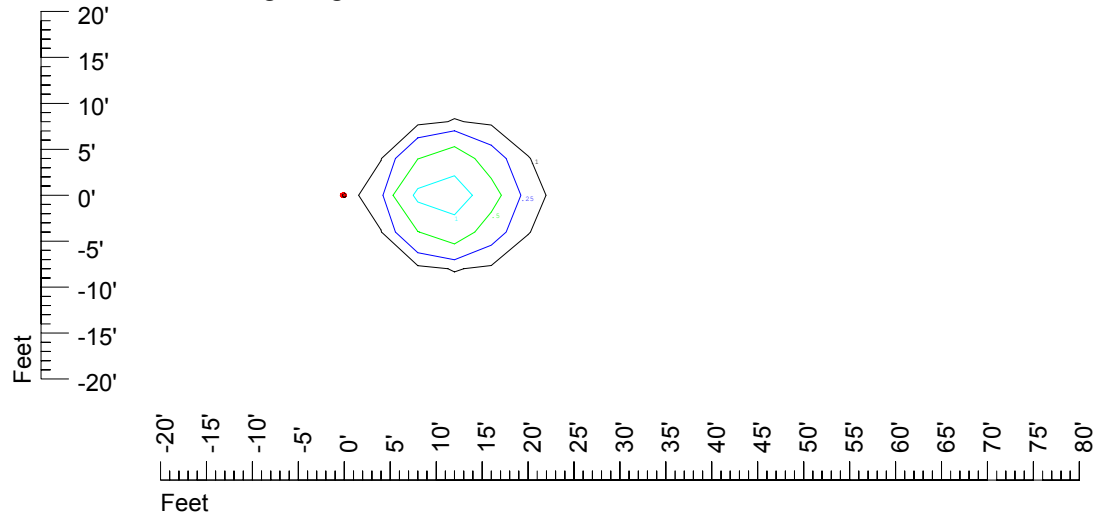

Isoline values — 0.1 fc — 0.25 fc — 0.5 fc — 1.0 fc — 2.0 fc

Mounting height 11' Tilt 0°

Mounting height 11' Tilt 30°

Mounting height 11' Tilt 15°

Mounting height 11' Tilt 45°

IES Photometric files C8945

Isoline template at 15' mounting height

Isoline values — 0.1 fc — 0.25 fc — 0.5 fc — 1.0 fc — 2.0 fc

Mounting height 15' Tilt 0°

Mounting height 15' Tilt 30°

Mounting height 15' Tilt 15°

Mounting height 15' Tilt 45°

IES Photometric files C8945

Isoline template at 20' mounting height

Isoline values — 0.1 fc — 0.25 fc — 0.5 fc — 1.0 fc — 2.0 fc

Mounting height 20 Tilt 0°

Mounting height 20 Tilt 30°

Mounting height 20' Tilt 15°

Mounting height 20' Tilt 45°

IES Photometric files C8945

Isoline template at 25' mounting height