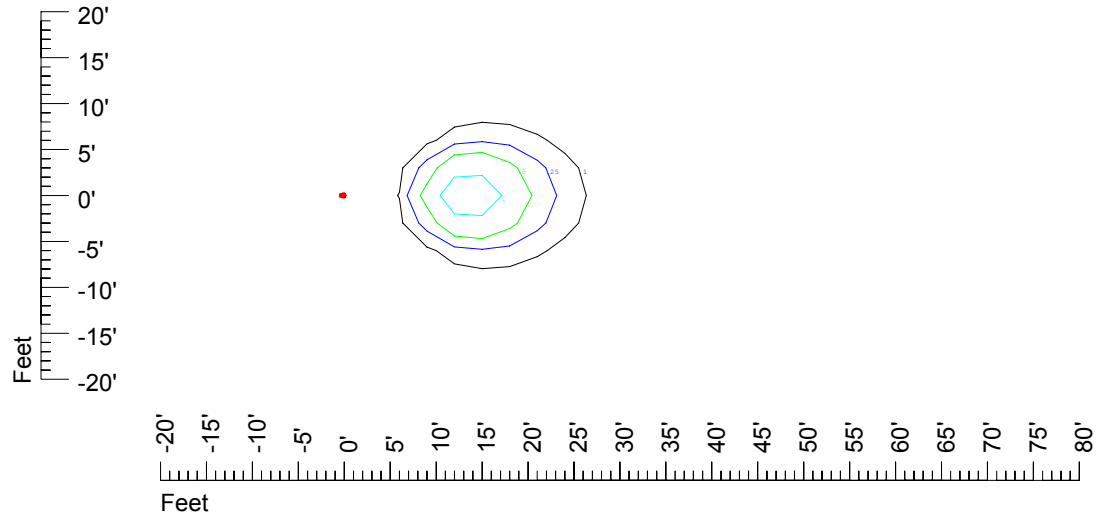

Isoline values — 0.1 fc — 0.25 fc — 0.5 fc — 1.0 fc — 2.0 fc

Mounting height 11' Tilt 0°

Mounting height 11' Tilt 30°

Mounting height 11' Tilt 15°

Mounting height 11' Tilt 45°

IES Photometric files C8945

Isoline template at 15' mounting height

Isoline values — 0.1 fc — 0.25 fc — 0.5 fc — 1.0 fc — 2.0 fc

Mounting height 15' Tilt 0°

Mounting height 15' Tilt 30°

Mounting height 15' Tilt 15°

Mounting height 15' Tilt 45°

IES Photometric files C8945

Isoline template at 20' mounting height

Isoline values — 0.1 fc — 0.25 fc — 0.5 fc — 1.0 fc — 2.0 fc

Mounting height 20 Tilt 0°

Mounting height 20 Tilt 30°

Mounting height 20' Tilt 15°

Mounting height 20' Tilt 45°

IES Photometric files C8945

Isoline template at 25' mounting height