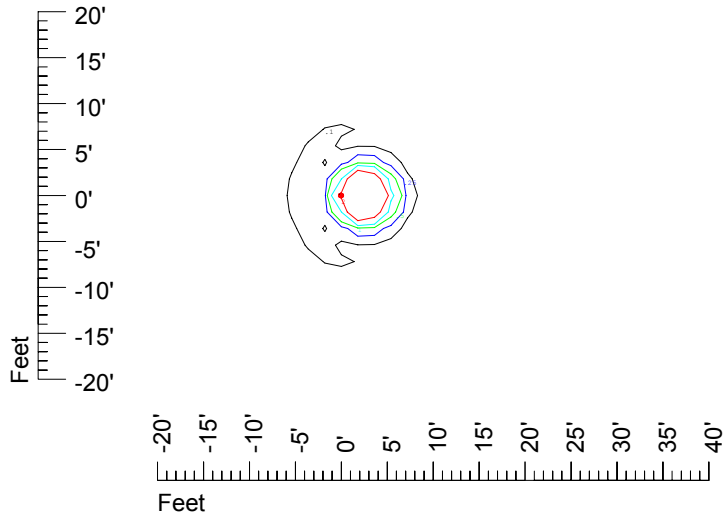

Isoline values — 0.1 fc — 0.25 fc — 0.5 fc — 1.0 fc — 2.0 fc

Mounting height 7' Tilt 0°

Mounting height 7' Tilt 30°

Mounting height 7' Tilt 15°

Mounting height 7' Tilt 45°

IES Photometric files C8945

Isoline template at 9' mounting height

Isoline values — 0.1 fc — 0.25 fc — 0.5 fc — 1.0 fc — 2.0 fc

Mounting height 9 Tilt 0°

Mounting height 9' Tilt 30°

Mounting height 9' Tilt 15°

Mounting height 9' Tilt 45°

IES Photometric files C8945

Isoline template at 11' mounting height

Isoline values — 0.1 fc — 0.25 fc — 0.5 fc — 1.0 fc — 2.0 fc

Mounting height 11' Tilt 0°

Mounting height 11' Tilt 30°

Mounting height 11' Tilt 15°

Mounting height 11' Tilt 45°

IES Photometric files C8945

Isoline template at 15' mounting height

Isoline values — 0.1 fc — 0.25 fc — 0.5 fc — 1.0 fc — 2.0 fc

Mounting height 15' Tilt 0°

Mounting height 15' Tilt 30°

Mounting height 15' Tilt 15°

Mounting height 15' Tilt 45°

IES Photometric files C8945

Isoline template at 20' mounting height