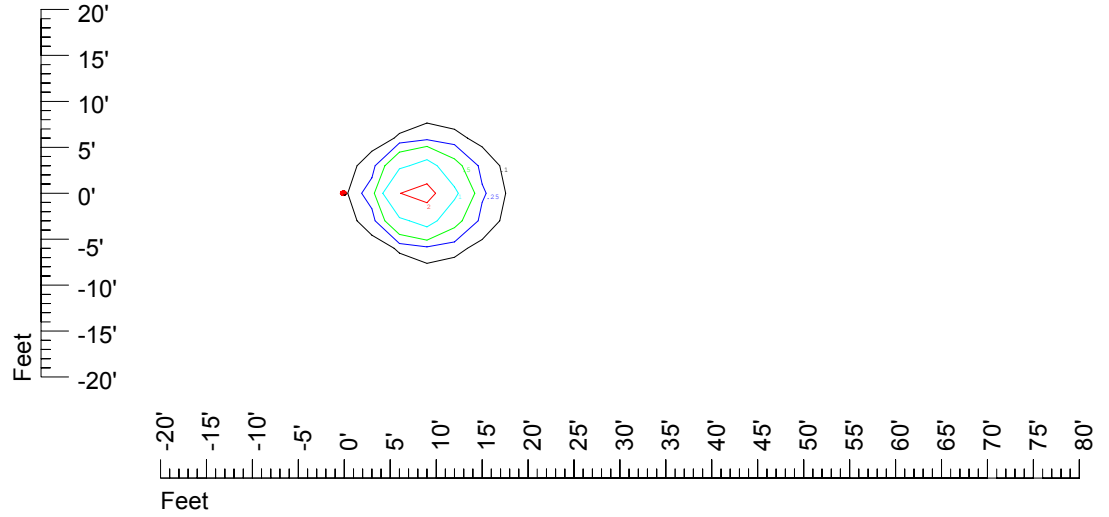

Isoline values — 0.1 fc — 0.25 fc — 0.5 fc — 1.0 fc — 2.0 fc

Mounting height 9 Tilt 0°

Mounting height 9' Tilt 30°

Mounting height 9' Tilt 15°

Mounting height 9' Tilt 45°

IES Photometric files C8945

Isoline template at 11' mounting height

Isoline values — 0.1 fc — 0.25 fc — 0.5 fc — 1.0 fc — 2.0 fc

Mounting height 11' Tilt 0°

Mounting height 11' Tilt 30°

Mounting height 11' Tilt 15°

Mounting height 11' Tilt 45°

IES Photometric files C8945

Isoline template at 15' mounting height

Isoline values — 0.1 fc — 0.25 fc — 0.5 fc — 1.0 fc — 2.0 fc

Mounting height 15' Tilt 0°

Mounting height 15' Tilt 30°

Mounting height 15' Tilt 15°

Mounting height 15' Tilt 45°

IES Photometric files C8945

Isoline template at 20' mounting height