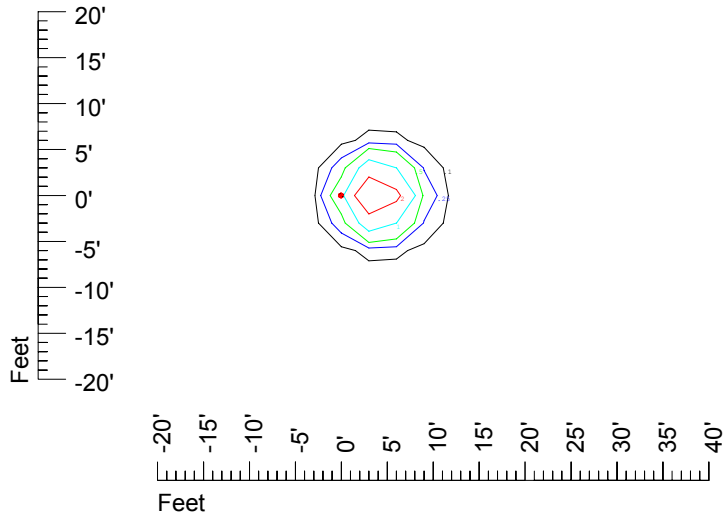

Isoline values — 0.1 fc — 0.25 fc — 0.5 fc — 1.0 fc — 2.0 fc

Mounting height 7' Tilt 0°

Mounting height 7' Tilt 30°

Mounting height 7' Tilt 15°

Mounting height 7' Tilt 45°

IES Photometric files C8945

Isoline template at 9' mounting height

Isoline values — 0.1 fc — 0.25 fc — 0.5 fc — 1.0 fc — 2.0 fc

Mounting height 11' Tilt 0°

Mounting height 11' Tilt 30°

Mounting height 11' Tilt 15°

Mounting height 11' Tilt 45°

IES Photometric files C8945

Isoline template at 15' mounting height

Isoline values — 0.1 fc — 0.25 fc — 0.5 fc — 1.0 fc — 2.0 fc

Mounting height 15' Tilt 0°

Mounting height 15' Tilt 30°

Mounting height 15' Tilt 15°

Mounting height 15' Tilt 45°

IES Photometric files C8945

Isoline template at 20' mounting height

Isoline values — 0.1 fc — 0.25 fc — 0.5 fc — 1.0 fc — 2.0 fc

Mounting height 20 Tilt 0°

Mounting height 20 Tilt 30°

Mounting height 20' Tilt 15°

Mounting height 20' Tilt 45°

IES Photometric files C8945

Isoline template at 25' mounting height