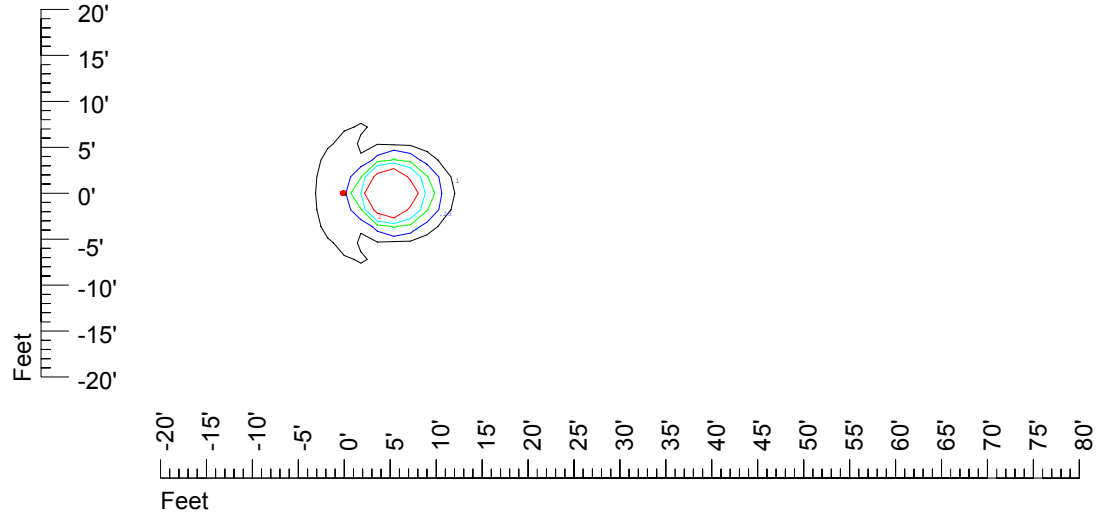

Isoline values — 0.1 fc — 0.25 fc — 0.5 fc — 1.0 fc — 2.0 fc

Mounting height 7' Tilt 0°

Mounting height 7' Tilt 30°

Mounting height 7' Tilt 15°

Mounting height 7' Tilt 45°

IES Photometric files C8945

Isoline template at 9' mounting height

Isoline values — 0.1 fc — 0.25 fc — 0.5 fc — 1.0 fc — 2.0 fc

Mounting height 9 Tilt 0°

Mounting height 9' Tilt 30°

Mounting height 9' Tilt 15°

Mounting height 9' Tilt 45°

IES Photometric files C8945

Isoline template at 11' mounting height