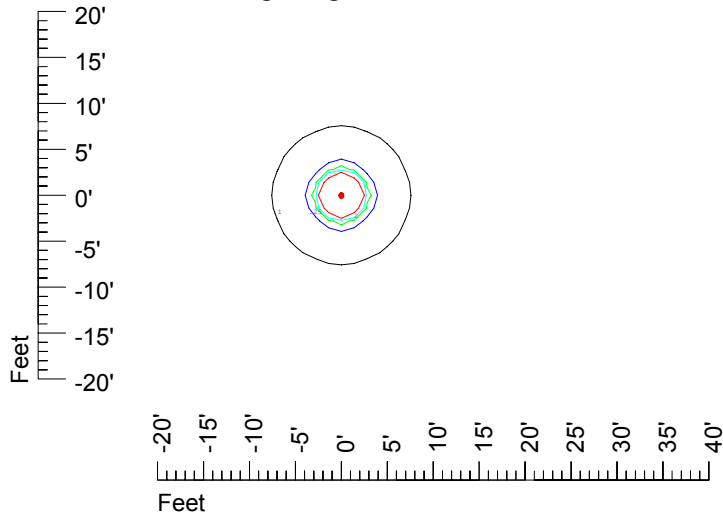

IES File: C8946

Lighting level in fc / Distance in feet

Vertical plan 0° to 180°
Horizontal plan 0°

— 2 fc — 1 fc — 0.5 fc — 0.25 fc — 0.1 fc

IES Photometric files C8945

Isoline template at 7' mounting height

Isoline values — 0.1 fc — 0.25 fc — 0.5 fc — 1.0 fc — 2.0 fc

Mounting height 7' Tilt 0°

Mounting height 7' Tilt 30°

Mounting height 7' Tilt 15°

Mounting height 7' Tilt 45°

IES Photometric files C8945

Isoline template at 9' mounting height

Isoline values — 0.1 fc — 0.25 fc — 0.5 fc — 1.0 fc — 2.0 fc

Mounting height 9 Tilt 0°

Mounting height 9' Tilt 30°

Mounting height 9' Tilt 15°

Mounting height 9' Tilt 45°

IES Photometric files C8945

Isoline template at 11' mounting height

Isoline values — 0.1 fc — 0.25 fc — 0.5 fc — 1.0 fc — 2.0 fc

Mounting height 11' Tilt 0°

Mounting height 11' Tilt 30°

Mounting height 11' Tilt 15°

Mounting height 11' Tilt 45°

IES Photometric files C8945

Isoline template at 15' mounting height