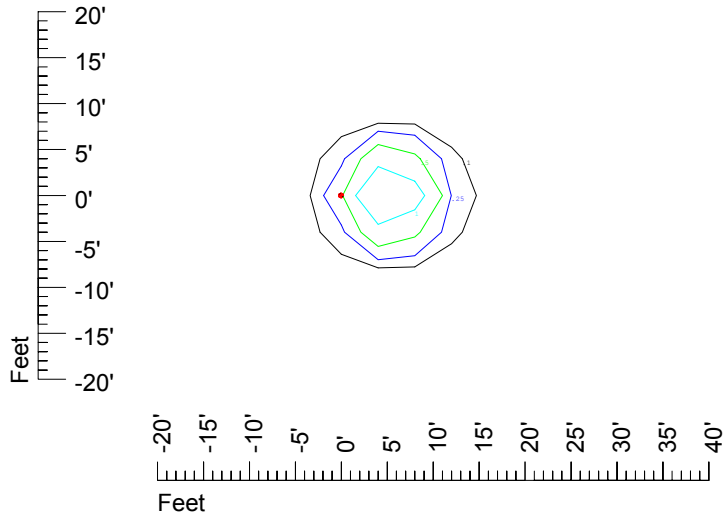

Isoline values — 0.1 fc — 0.25 fc — 0.5 fc — 1.0 fc — 2.0 fc

Mounting height 11' Tilt 0°

Mounting height 11' Tilt 30°

Mounting height 11' Tilt 15°

Mounting height 11' Tilt 45°

IES Photometric files C8945

Isoline template at 15' mounting height

Isoline values — 0.1 fc — 0.25 fc — 0.5 fc — 1.0 fc — 2.0 fc

Mounting height 15' Tilt 0°

Mounting height 15' Tilt 30°

Mounting height 15' Tilt 15°

Mounting height 15' Tilt 45°

IES Photometric files C8945

Isoline template at 20' mounting height

Isoline values — 0.1 fc — 0.25 fc — 0.5 fc — 1.0 fc — 2.0 fc

Mounting height 20 Tilt 0°

Mounting height 20 Tilt 30°

Mounting height 20' Tilt 15°

Mounting height 20' Tilt 45°

IES Photometric files C8945

Isoline template at 25' mounting height

Isoline values — 0.1 fc — 0.25 fc — 0.5 fc — 1.0 fc — 2.0 fc

Mounting height 25 Tilt 0°

Mounting height 25 Tilt 30°

Mounting height 25' Tilt 15°

Mounting height 25' Tilt 45°

IES Photometric files C8945

Isoline template at 30' mounting height