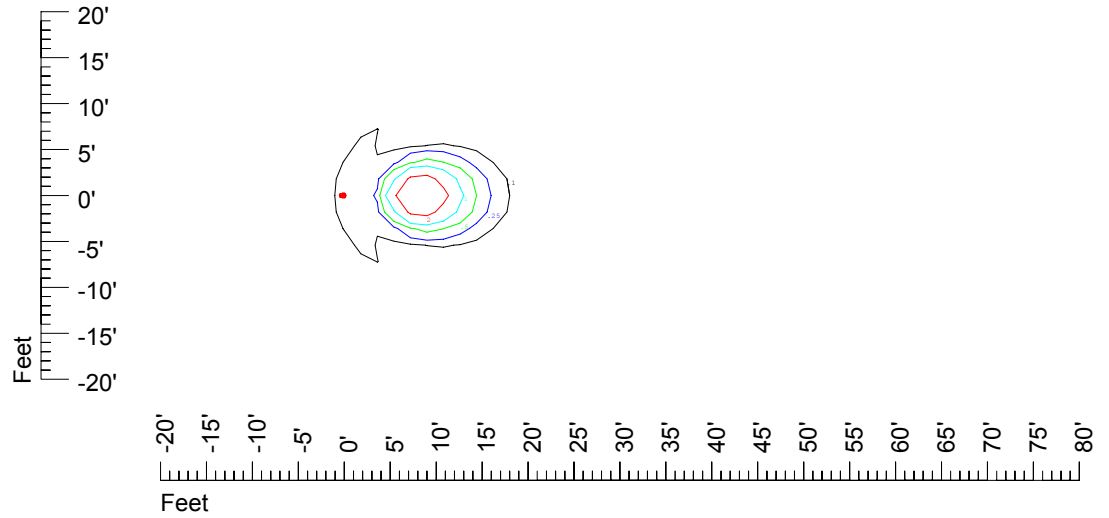

Isoline values — 0.1 fc — 0.25 fc — 0.5 fc — 1.0 fc — 2.0 fc

Mounting height 7' Tilt 0°

Mounting height 7' Tilt 30°

Mounting height 7' Tilt 15°

Mounting height 7' Tilt 45°

IES Photometric files C8945

Isoline template at 9' mounting height

Isoline values — 0.1 fc — 0.25 fc — 0.5 fc — 1.0 fc — 2.0 fc

Mounting height 9 Tilt 0°

Mounting height 9' Tilt 30°

Mounting height 9' Tilt 15°

Mounting height 9' Tilt 45°

IES Photometric files C8945

Isoline template at 11' mounting height

Isoline values — 0.1 fc — 0.25 fc — 0.5 fc — 1.0 fc — 2.0 fc

Mounting height 11' Tilt 0°

Mounting height 11' Tilt 30°

Mounting height 11' Tilt 15°

Mounting height 11' Tilt 45°

IES Photometric files C8945

Isoline template at 15' mounting height