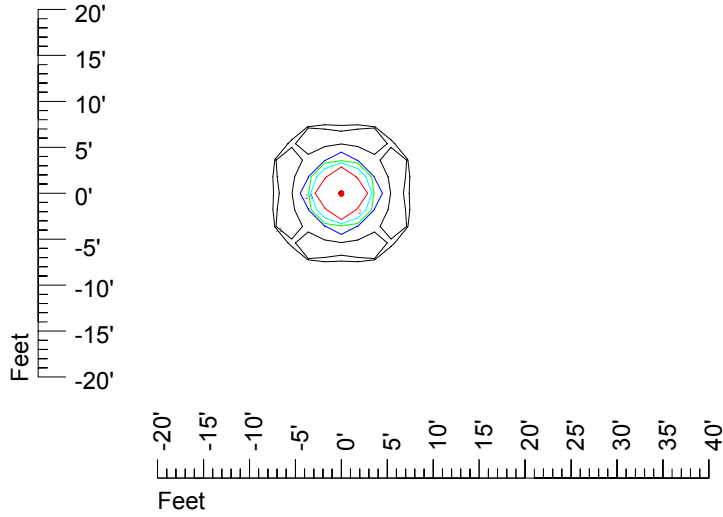

IES File: C8946

Lighting level in fc / Distance in feet

Vertical plan 0° to 180°
Horizontal plan 0°

— 2 fc — 1 fc — 0.5 fc — 0.25 fc — 0.1 fc

IES Photometric files C8945

Isoline template at 7' mounting height

Isoline values — 0.1 fc — 0.25 fc — 0.5 fc — 1.0 fc — 2.0 fc

Mounting height 7' Tilt 0°

Mounting height 7' Tilt 30°

Mounting height 7' Tilt 15°

Mounting height 7' Tilt 45°

IES Photometric files C8945

Isoline template at 9' mounting height

Isoline values — 0.1 fc — 0.25 fc — 0.5 fc — 1.0 fc — 2.0 fc

Mounting height 9 Tilt 0°

Mounting height 9' Tilt 30°

Mounting height 9' Tilt 15°

Mounting height 9' Tilt 45°

IES Photometric files C8945

Isoline template at 11' mounting height

Isoline values — 0.1 fc — 0.25 fc — 0.5 fc — 1.0 fc — 2.0 fc

Mounting height 11' Tilt 0°

Mounting height 11' Tilt 30°

Mounting height 11' Tilt 15°

Mounting height 11' Tilt 45°

IES Photometric files C8945

Isoline template at 15' mounting height