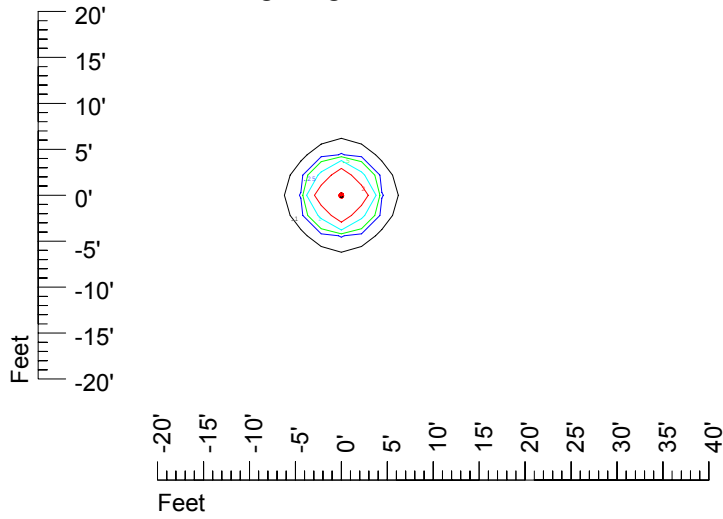

Isoline values — 0.1 fc — 0.25 fc — 0.5 fc — 1.0 fc — 2.0 fc

Mounting height 7' Tilt 0°

Mounting height 7' Tilt 30°

Mounting height 7' Tilt 15°

Mounting height 7' Tilt 45°

IES Photometric files C8945

Isoline template at 9' mounting height

Isoline values — 0.1 fc — 0.25 fc — 0.5 fc — 1.0 fc — 2.0 fc

Mounting height 9 Tilt 0°

Mounting height 9' Tilt 30°

Mounting height 9' Tilt 15°

Mounting height 9' Tilt 45°

IES Photometric files C8945

Isoline template at 11' mounting height

Isoline values — 0.1 fc — 0.25 fc — 0.5 fc — 1.0 fc — 2.0 fc

Mounting height 11' Tilt 0°

Mounting height 11' Tilt 30°

Mounting height 11' Tilt 15°

Mounting height 11' Tilt 45°

IES Photometric files C8945

Isoline template at 15' mounting height