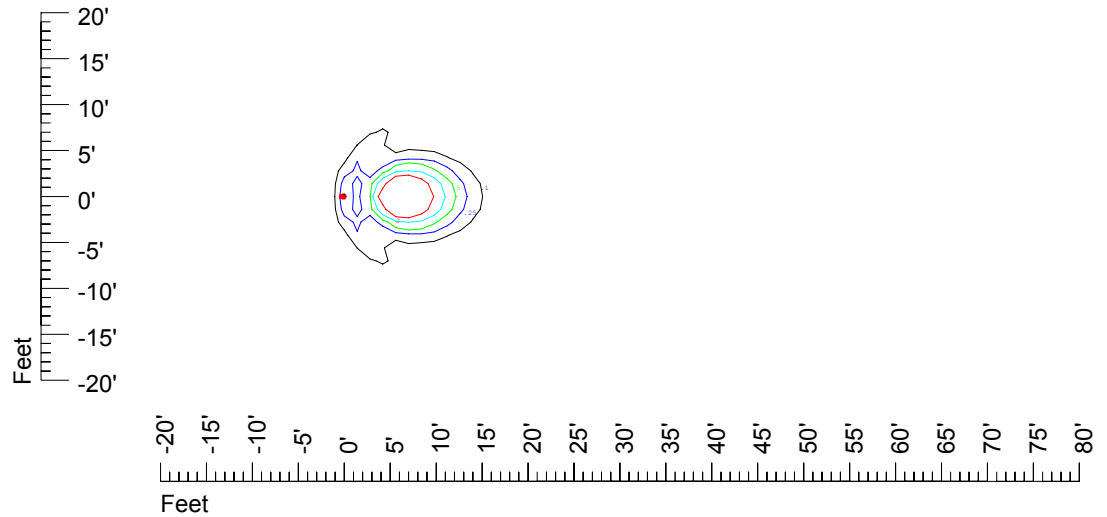

Isoline values — 0.1 fc — 0.25 fc — 0.5 fc — 1.0 fc — 2.0 fc

Mounting height 7' Tilt 0°

Mounting height 7' Tilt 30°

Mounting height 7' Tilt 15°

Mounting height 7' Tilt 45°

IES Photometric files C8945

Isoline template at 9' mounting height

Isoline values — 0.1 fc — 0.25 fc — 0.5 fc — 1.0 fc — 2.0 fc

Mounting height 9 Tilt 0°

Mounting height 9' Tilt 30°

Mounting height 9' Tilt 15°

Mounting height 9' Tilt 45°

IES Photometric files C8945

Isoline template at 11' mounting height