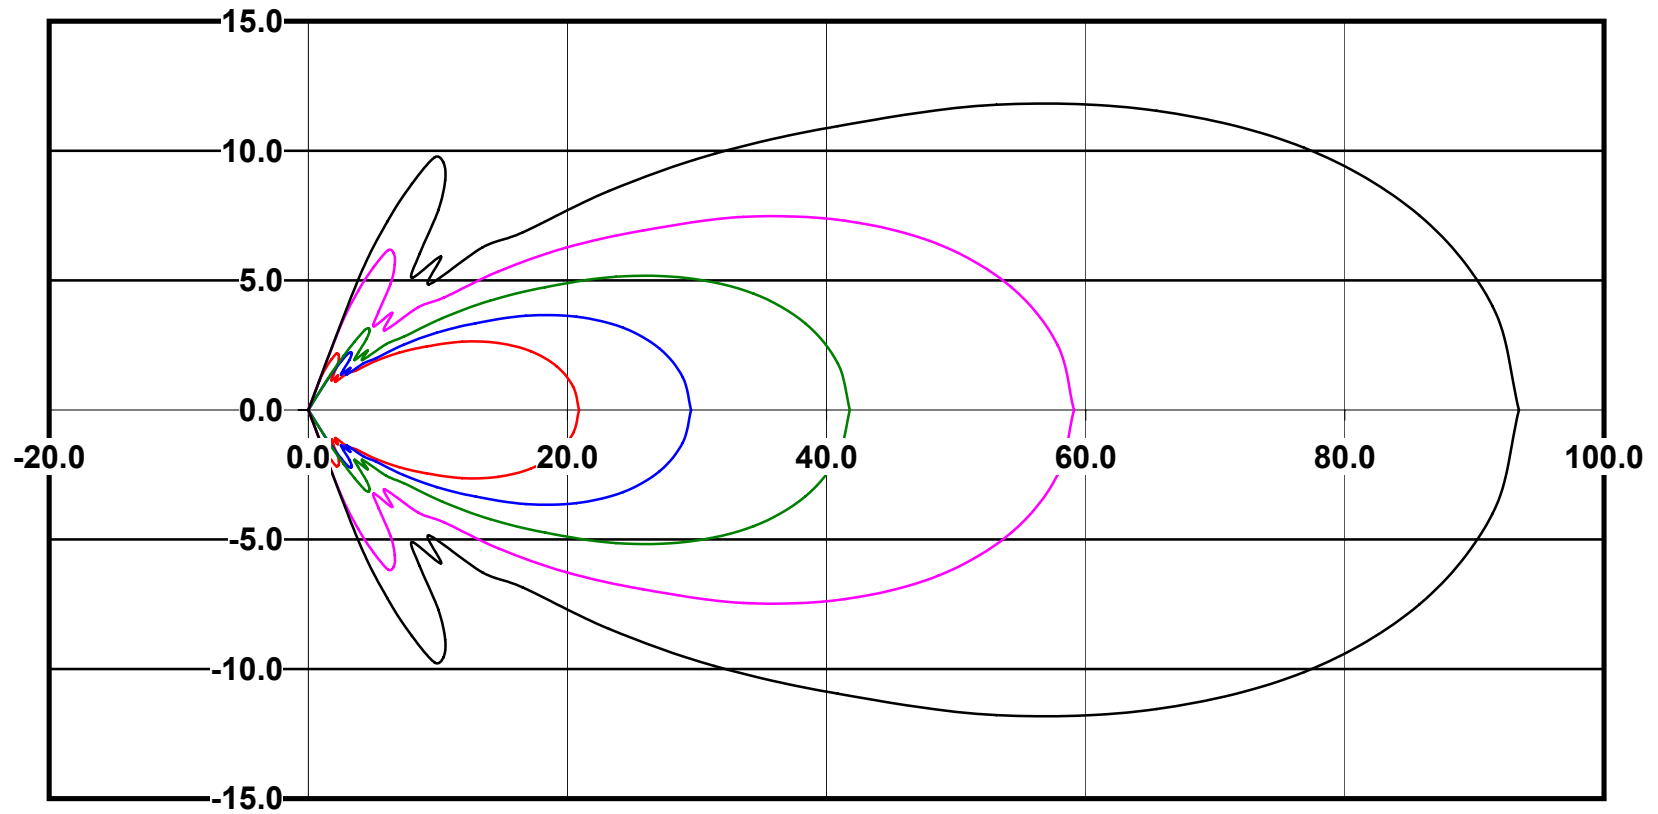

IES File: C8946

Lighting level in fc / Distance in feet

Vertical plan 0° to 180°
Horizontal plan 0°

— 2 fc — 1 fc — 0.5 fc — 0.25 fc — 0.1 fc

IES Photometric files C8945

Isoline template at 7' mounting height

Isoline values — 0.1 fc — 0.25 fc — 0.5 fc — 1.0 fc — 2.0 fc

Mounting height 7' Tilt 0°

Mounting height 7' Tilt 30°

Mounting height 7' Tilt 15°

Mounting height 7' Tilt 45°

IES Photometric files C8945

Isoline template at 9' mounting height