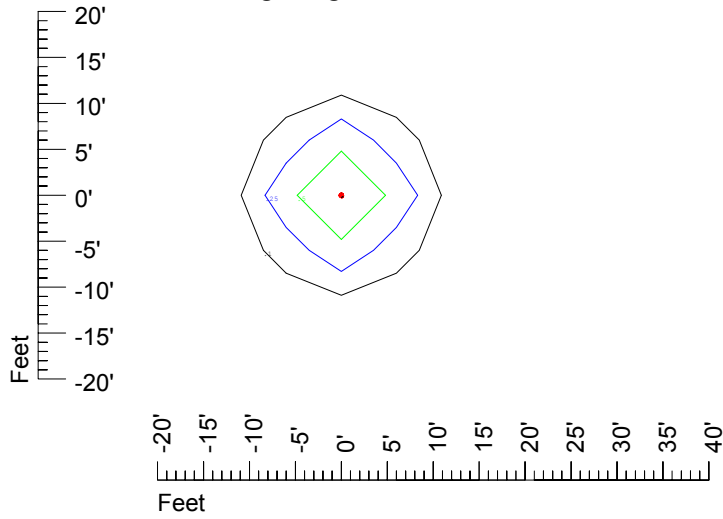

IES Photometric files C8945

Isoline template at 30' mounting height

Isoline values — 0.1 fc — 0.25 fc — 0.5 fc — 1.0 fc — 2.0 fc

Mounting height 30 Tilt 0°