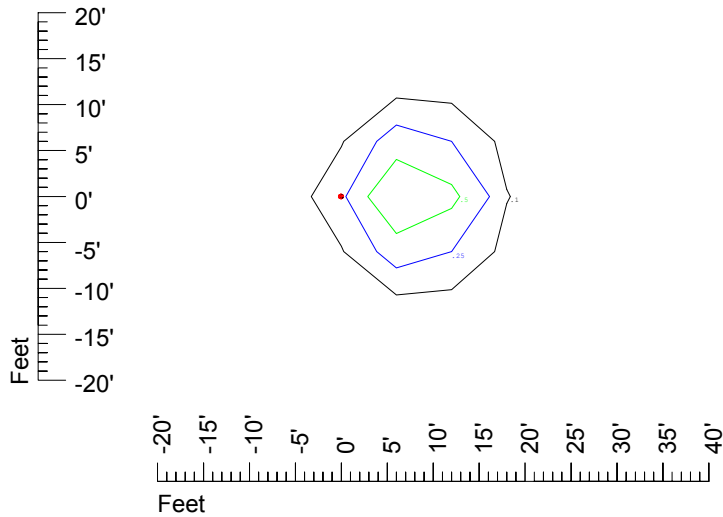

Isoline values — 0.1 fc — 0.25 fc — 0.5 fc — 1.0 fc — 2.0 fc

Mounting height 15' Tilt 0°

Mounting height 15' Tilt 30°

Mounting height 15' Tilt 15°

Mounting height 15' Tilt 45°

IES Photometric files C8945

Isoline template at 20' mounting height

Isoline values — 0.1 fc — 0.25 fc — 0.5 fc — 1.0 fc — 2.0 fc

Mounting height 20 Tilt 0°

Mounting height 20 Tilt 30°

Mounting height 20' Tilt 15°

Mounting height 20' Tilt 45°

IES Photometric files C8945

Isoline template at 25' mounting height

Isoline values — 0.1 fc — 0.25 fc — 0.5 fc — 1.0 fc — 2.0 fc

Mounting height 25 Tilt 0°

Mounting height 25 Tilt 30°

Mounting height 25' Tilt 15°

Mounting height 25' Tilt 45°

IES Photometric files C8945

Isoline template at 30' mounting height

Isoline values — 0.1 fc — 0.25 fc — 0.5 fc — 1.0 fc — 2.0 fc

Mounting height 30 Tilt 0°

Mounting height 30 Tilt 30°

Mounting height 30' Tilt 15°

Mounting height 30' Tilt 45°