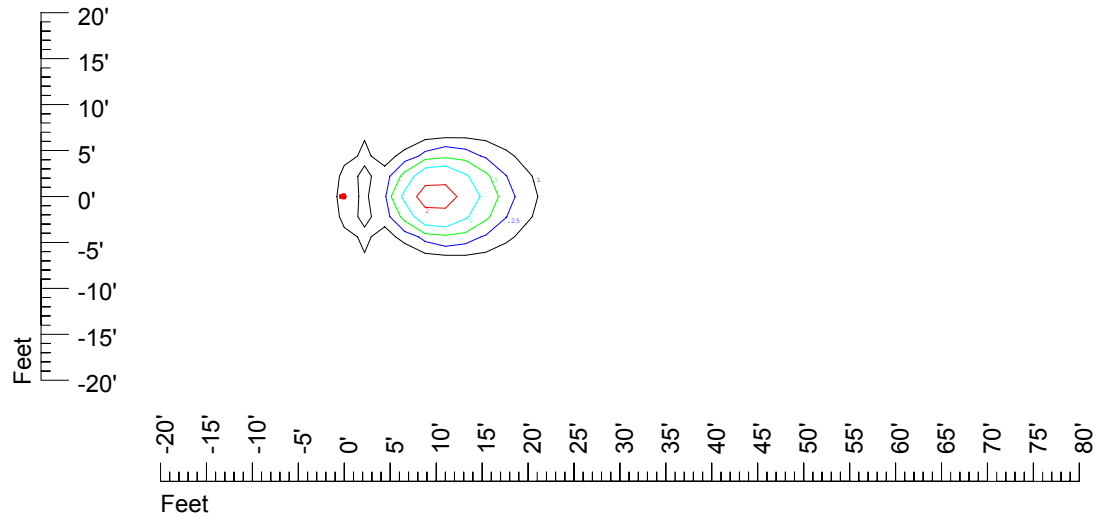

Isoline values — 0.1 fc — 0.25 fc — 0.5 fc — 1.0 fc — 2.0 fc

Mounting height 9 Tilt 0°

Mounting height 9' Tilt 30°

Mounting height 9' Tilt 15°

Mounting height 9' Tilt 45°

IES Photometric files C8945

Isoline template at 11' mounting height

Isoline values — 0.1 fc — 0.25 fc — 0.5 fc — 1.0 fc — 2.0 fc

Mounting height 11' Tilt 0°

Mounting height 11' Tilt 30°

Mounting height 11' Tilt 15°

Mounting height 11' Tilt 45°

IES Photometric files C8945

Isoline template at 15' mounting height

Isoline values — 0.1 fc — 0.25 fc — 0.5 fc — 1.0 fc — 2.0 fc

Mounting height 15' Tilt 0°

Mounting height 15' Tilt 30°

Mounting height 15' Tilt 15°

Mounting height 15' Tilt 45°

IES Photometric files C8945

Isoline template at 20' mounting height