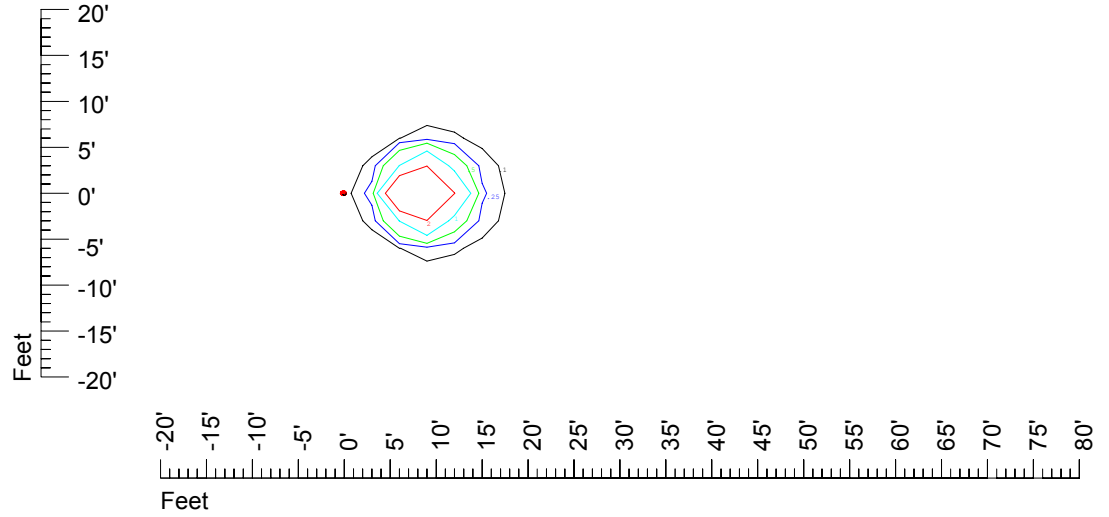

## Isoline template at 15' mounting height

Isoline values — 0.1 fc — 0.25 fc — 0.5 fc — 1.0 fc — 2.0 fc

Mounting height 15' Tilt 0°

Mounting height 15' Tilt 30°

Mounting height 15' Tilt 15°

Mounting height 15' Tilt 45°