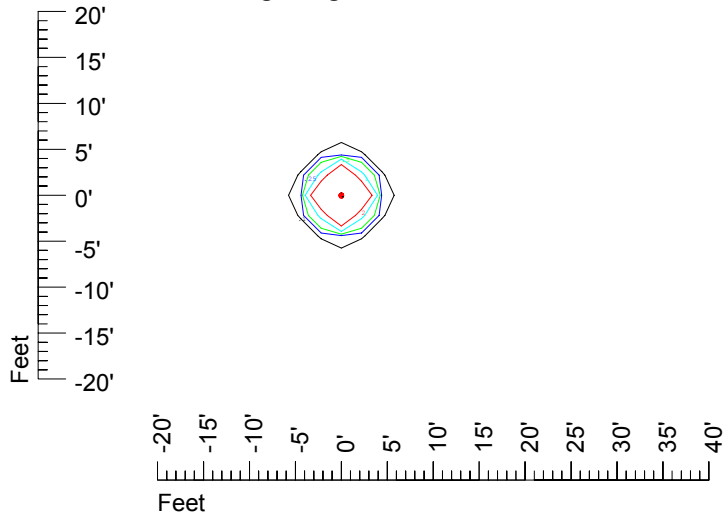

Isoline values — 0.1 fc — 0.25 fc — 0.5 fc — 1.0 fc — 2.0 fc

Mounting height 11' Tilt 0°