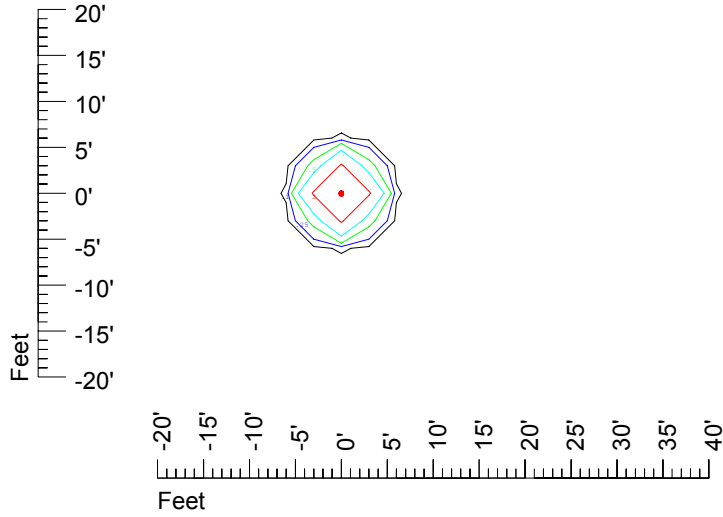

Isoline values — 0.1 fc — 0.25 fc — 0.5 fc — 1.0 fc — 2.0 fc

Mounting height 15' Tilt 0°