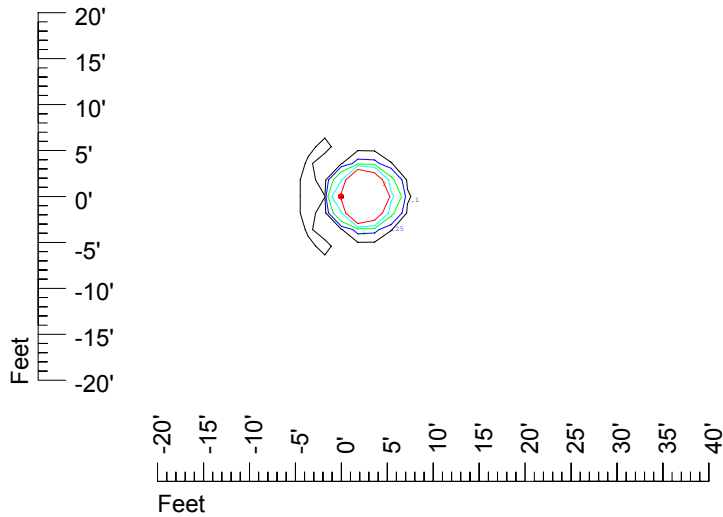

## Isoline template at 7' mounting height

Isoline values — 0.1 fc — 0.25 fc — 0.5 fc — 1.0 fc — 2.0 fc

Mounting height 7' Tilt 0°

Mounting height 7' Tilt 30°

Mounting height 7' Tilt 15°

Mounting height 7' Tilt 45°

## Isoline template at 9' mounting height

Isoline values — 0.1 fc — 0.25 fc — 0.5 fc — 1.0 fc — 2.0 fc

Mounting height 9' Tilt 0°

Mounting height 9' Tilt 30°

Mounting height 9' Tilt 15°

Mounting height 9' Tilt 45°