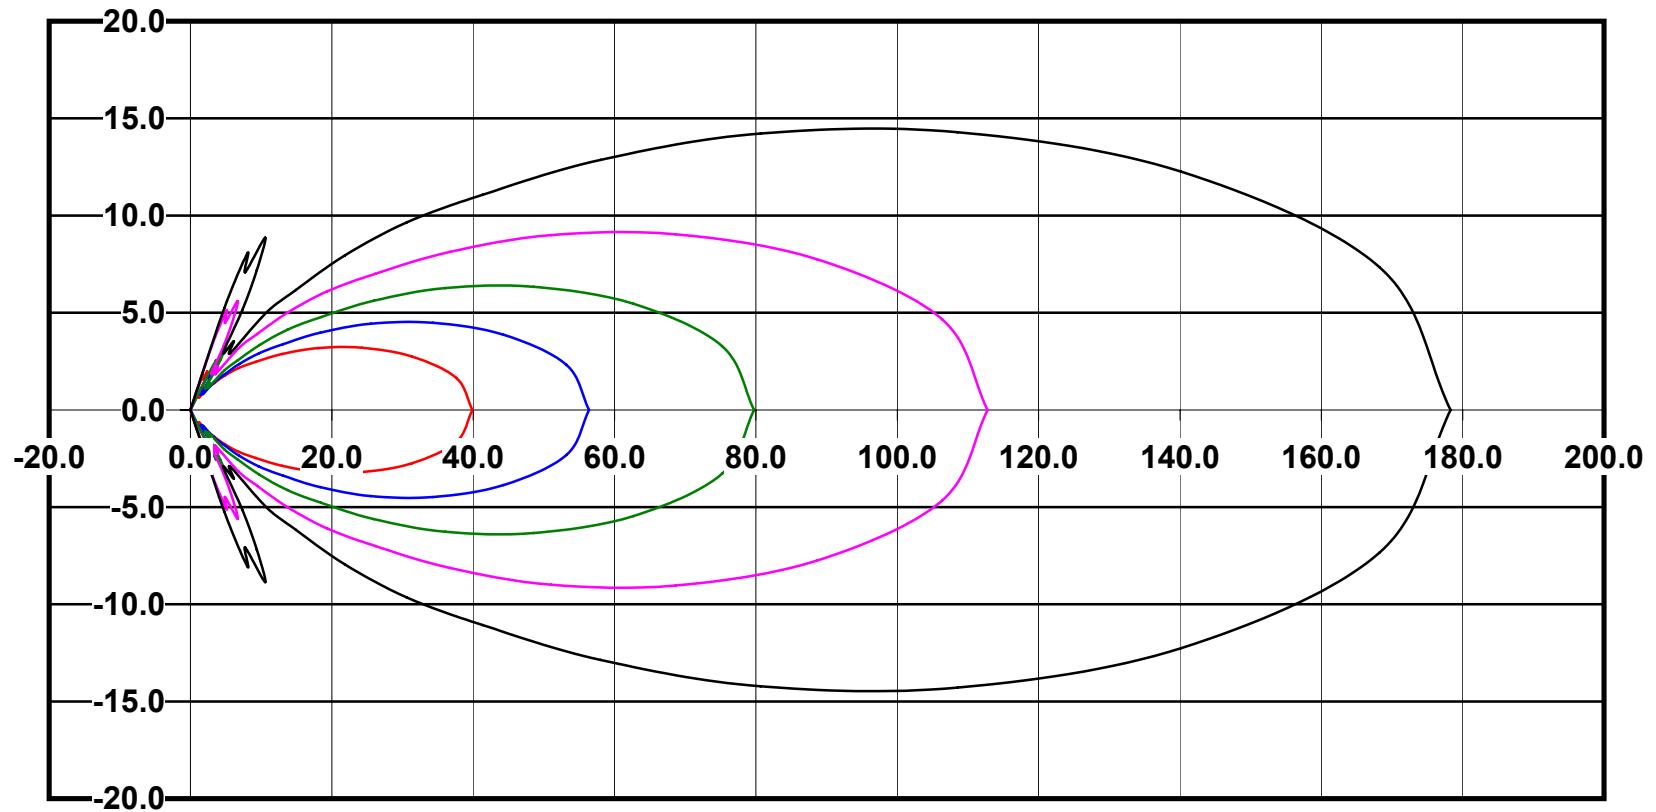

**IES File: C8945**

**Lighting level in fc / Distance in feet**

Vertical plan 0° to 180°  
Horizontal plan 0°

— 2 fc — 1 fc — 0.5 fc — 0.25 fc — 0.1 fc