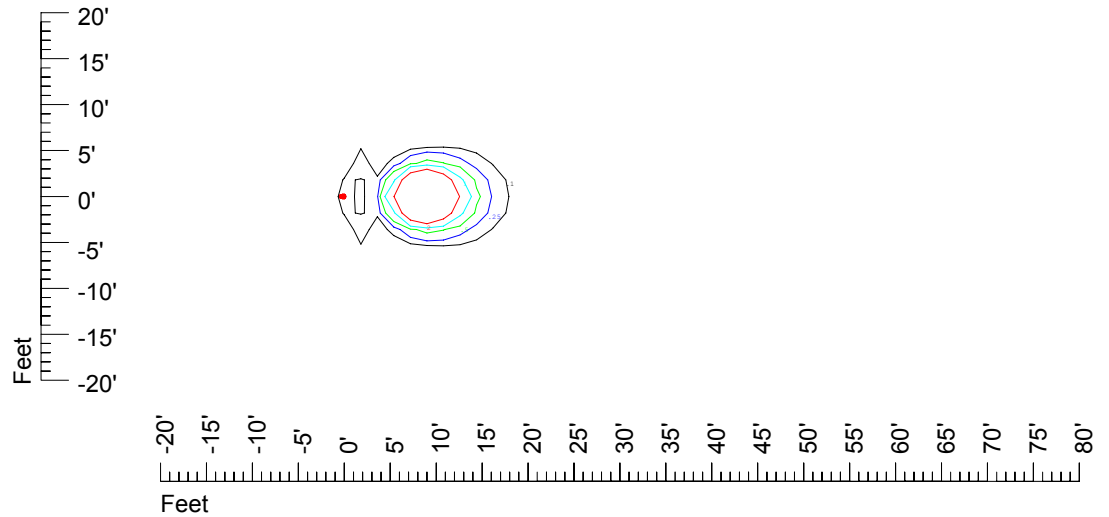

## Isoline template at 9' mounting height

Isoline values — 0.1 fc — 0.25 fc — 0.5 fc — 1.0 fc — 2.0 fc

Mounting height 9' Tilt 0°

Mounting height 9' Tilt 30°

Mounting height 9' Tilt 15°

Mounting height 9' Tilt 45°