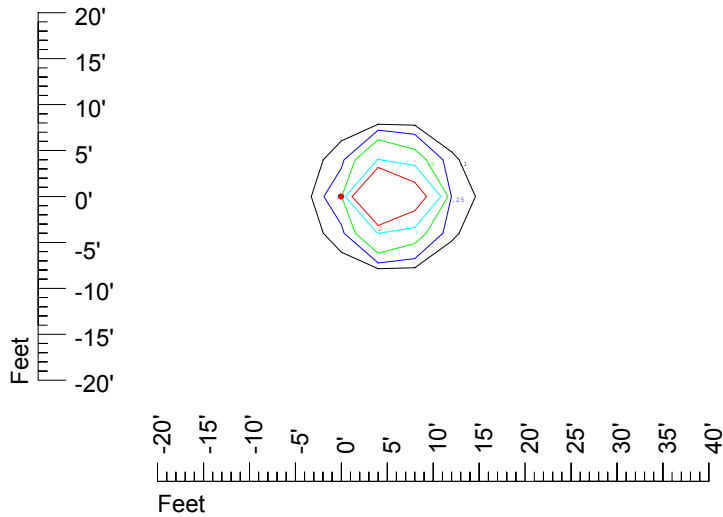

## Isoline template at 20' mounting height

Isoline values — 0.1 fc — 0.25 fc — 0.5 fc — 1.0 fc — 2.0 fc

Mounting height 20' Tilt 0°

Mounting height 20' Tilt 30°

Mounting height 20' Tilt 15°

Mounting height 20' Tilt 45°