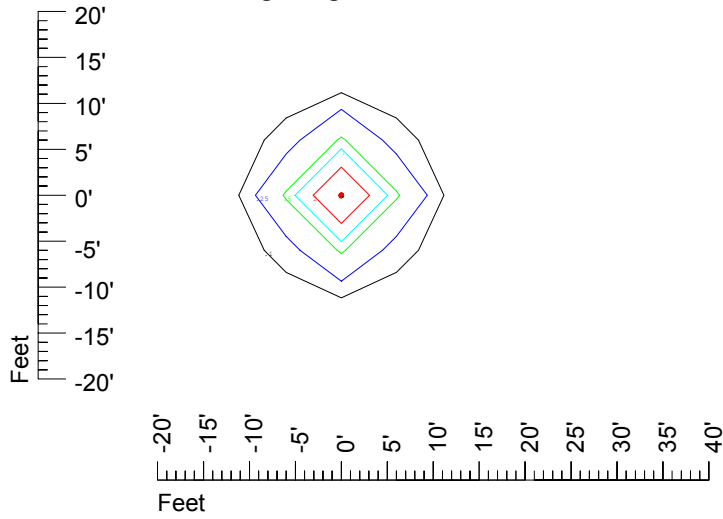

IES Photometric files C8945

Isoline template at 30' mounting height

Isoline values — 0.1 fc — 0.25 fc — 0.5 fc — 1.0 fc — 2.0 fc

Mounting height 30' Tilt 0°