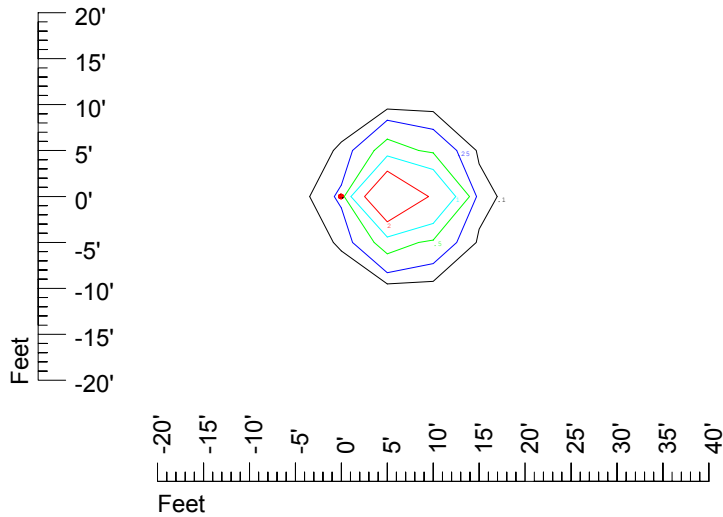

## Isoline template at 25' mounting height

Isoline values — 0.1 fc — 0.25 fc — 0.5 fc — 1.0 fc — 2.0 fc

Mounting height 25' Tilt 0°

Mounting height 25' Tilt 30°

Mounting height 25' Tilt 15°

Mounting height 25' Tilt 45°