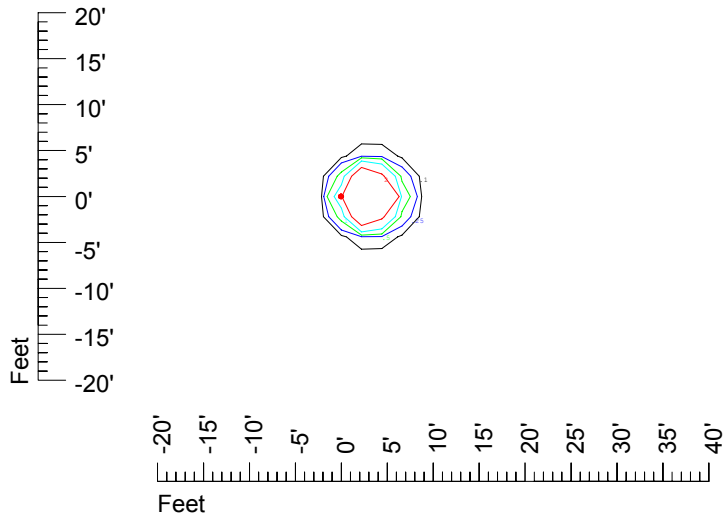

## Isoline template at 11' mounting height

Isoline values — 0.1 fc — 0.25 fc — 0.5 fc — 1.0 fc — 2.0 fc

Mounting height 11' Tilt 0°

Mounting height 11' Tilt 30°

Mounting height 11' Tilt 15°

Mounting height 11' Tilt 45°