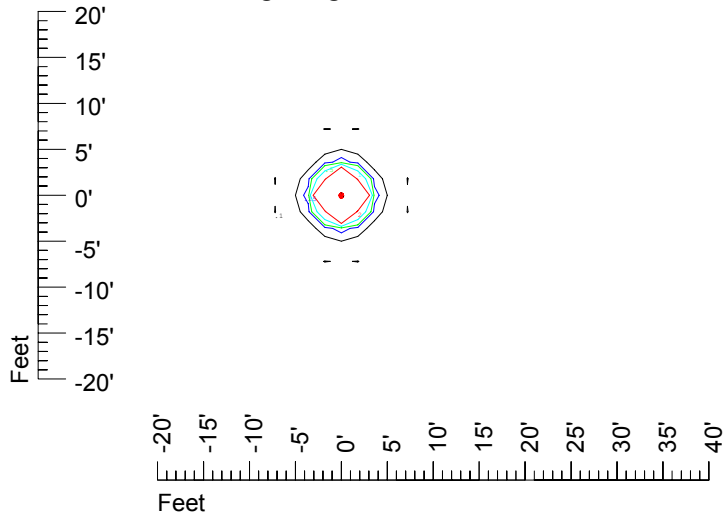

Isoline values — 0.1 fc — 0.25 fc — 0.5 fc — 1.0 fc — 2.0 fc

Mounting height 9' Tilt 0°