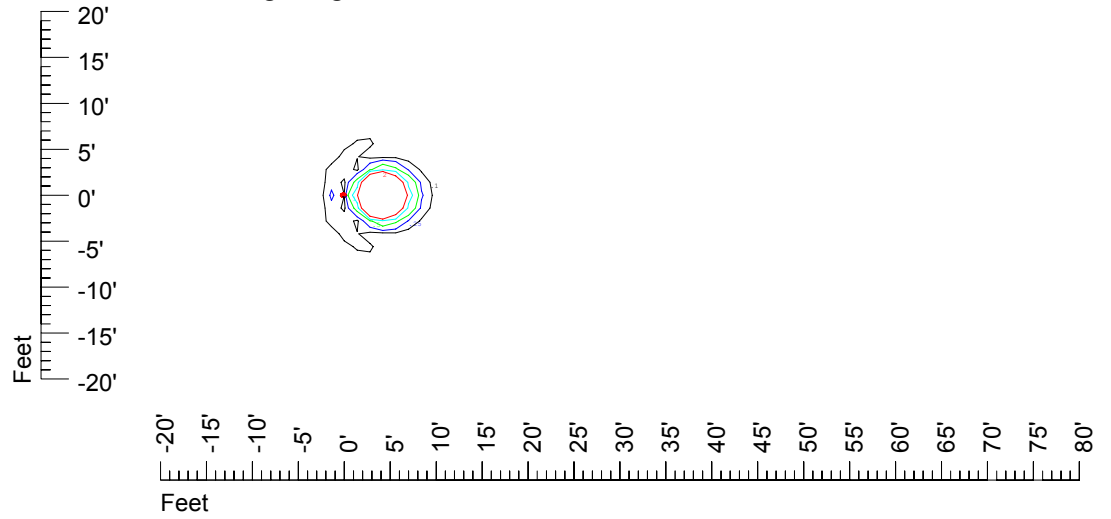

## Isoline template at 7' mounting height

Isoline values — 0.1 fc — 0.25 fc — 0.5 fc — 1.0 fc — 2.0 fc

Mounting height 7' Tilt 0°

Mounting height 7' Tilt 30°

Mounting height 7' Tilt 15°

Mounting height 7' Tilt 45°