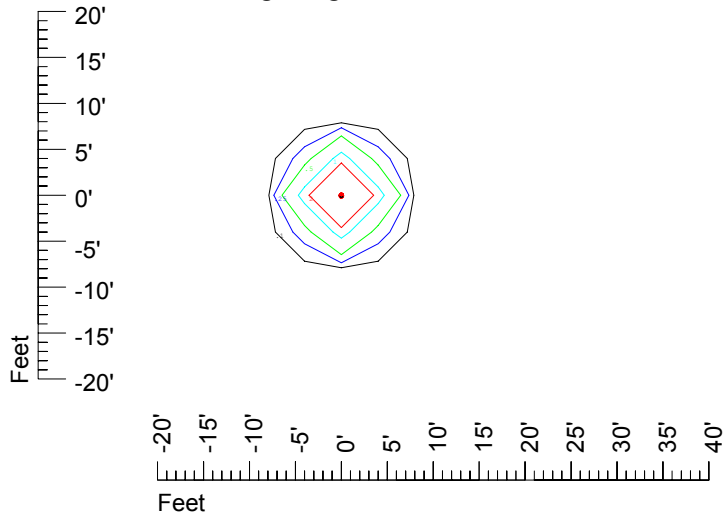

Isoline values — 0.1 fc — 0.25 fc — 0.5 fc — 1.0 fc — 2.0 fc

Mounting height 20' Tilt 0°