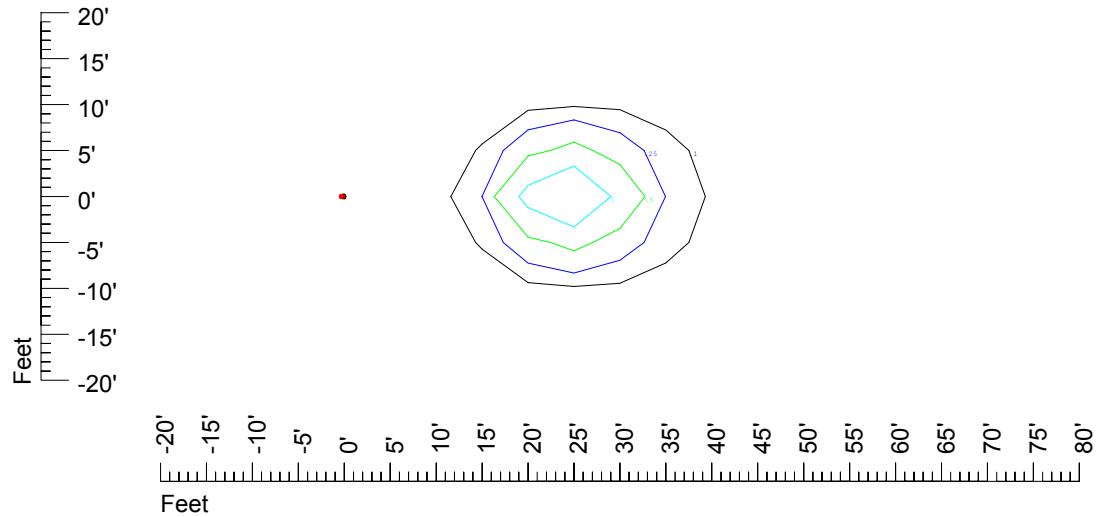

## Isoline template at 25' mounting height

Isoline values — 0.1 fc — 0.25 fc — 0.5 fc — 1.0 fc — 2.0 fc

Mounting height 25' Tilt 0°

Mounting height 25' Tilt 30°

Mounting height 25' Tilt 15°

Mounting height 25' Tilt 45°