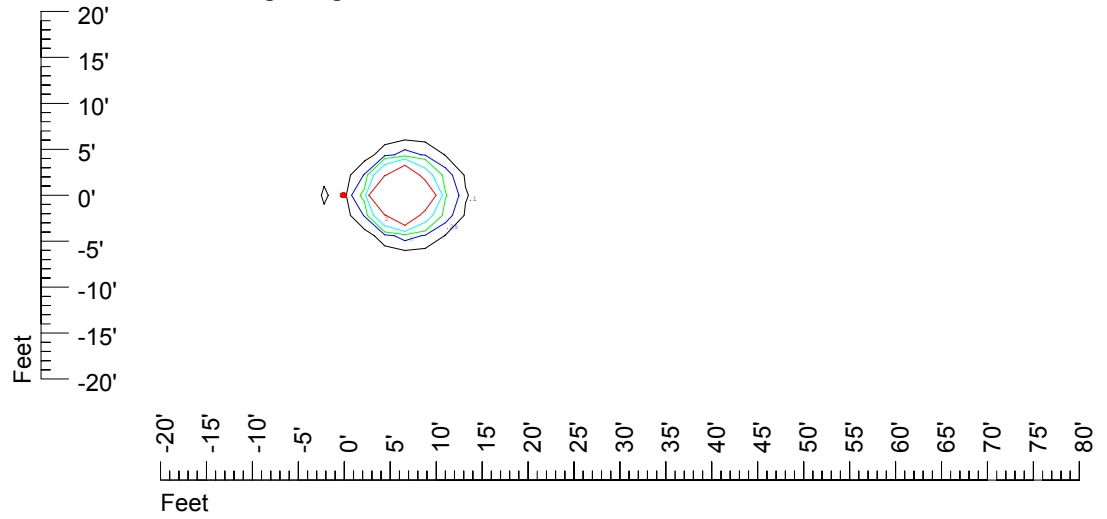

## Isoline template at 11' mounting height

Isoline values — 0.1 fc — 0.25 fc — 0.5 fc — 1.0 fc — 2.0 fc

Mounting height 11' Tilt 0°

Mounting height 11' Tilt 30°

Mounting height 11' Tilt 15°

Mounting height 11' Tilt 45°