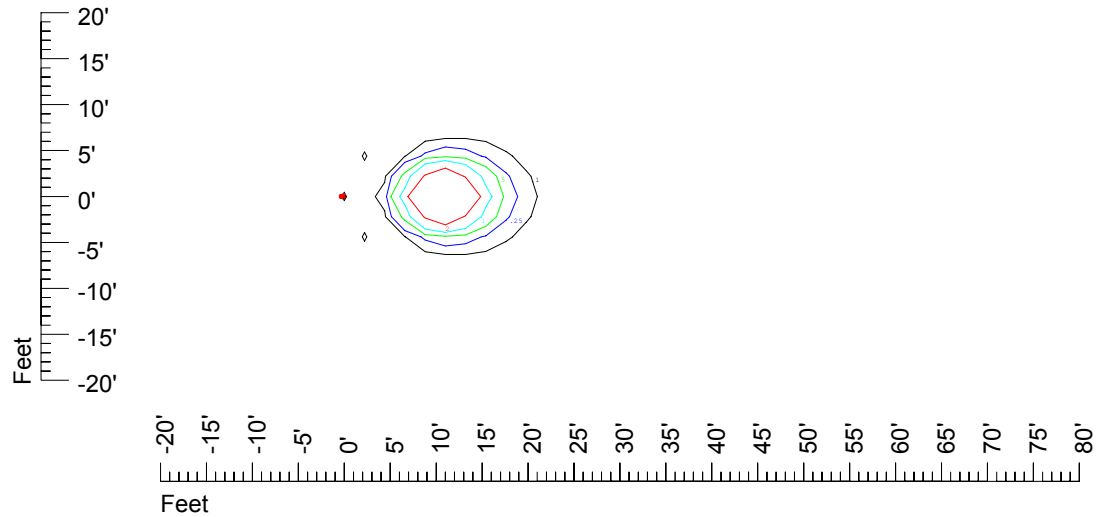

## Isoline template at 11' mounting height

Isoline values — 0.1 fc — 0.25 fc — 0.5 fc — 1.0 fc — 2.0 fc

Mounting height 11' Tilt 0°

Mounting height 11' Tilt 30°

Mounting height 11' Tilt 15°

Mounting height 11' Tilt 45°