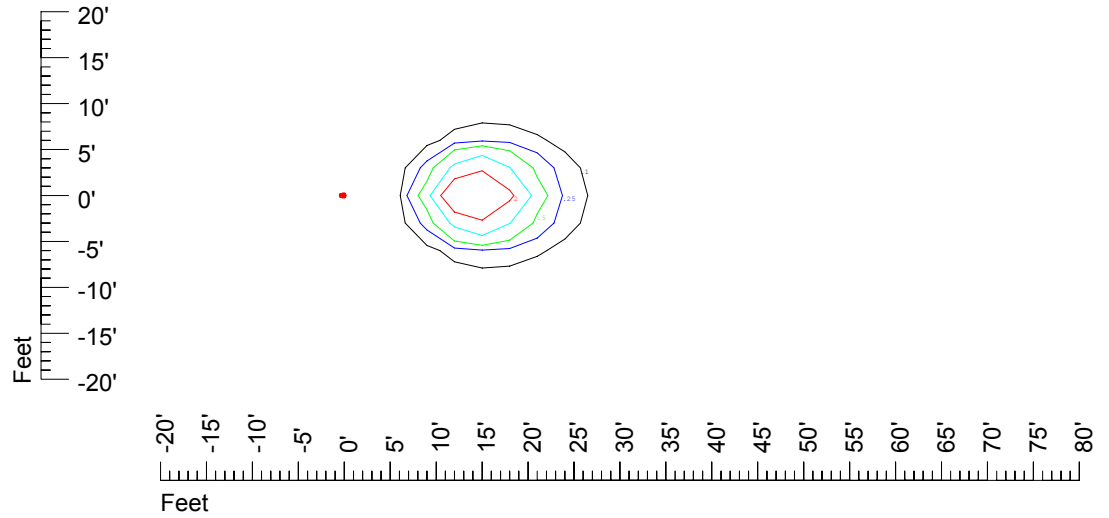

## Isoline template at 15' mounting height

Isoline values — 0.1 fc — 0.25 fc — 0.5 fc — 1.0 fc — 2.0 fc

Mounting height 15' Tilt 0°

Mounting height 15' Tilt 30°

Mounting height 15' Tilt 15°

Mounting height 15' Tilt 45°