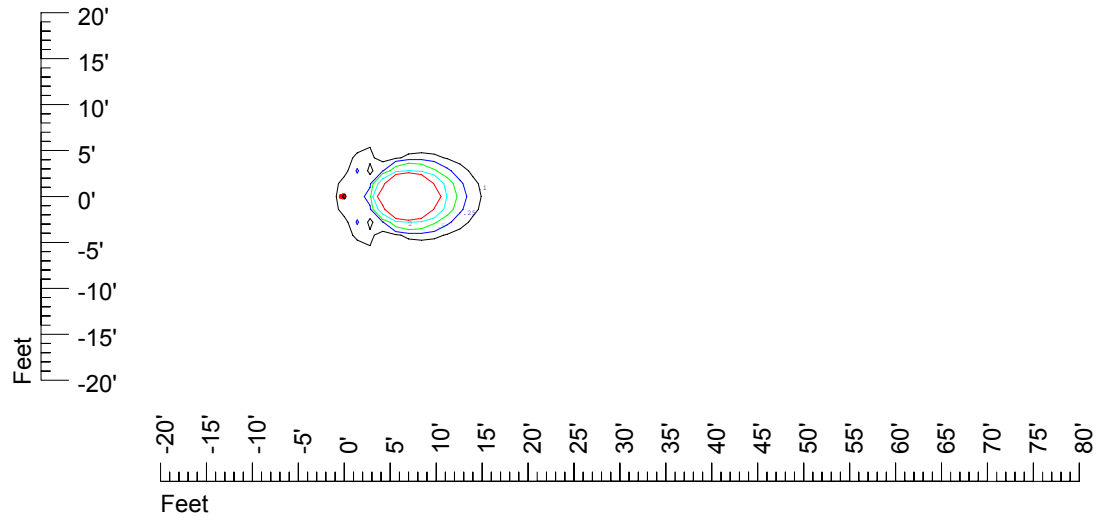

## Isoline template at 7' mounting height

Isoline values — 0.1 fc — 0.25 fc — 0.5 fc — 1.0 fc — 2.0 fc

Mounting height 7' Tilt 0°

Mounting height 7' Tilt 30°

Mounting height 7' Tilt 15°

Mounting height 7' Tilt 45°