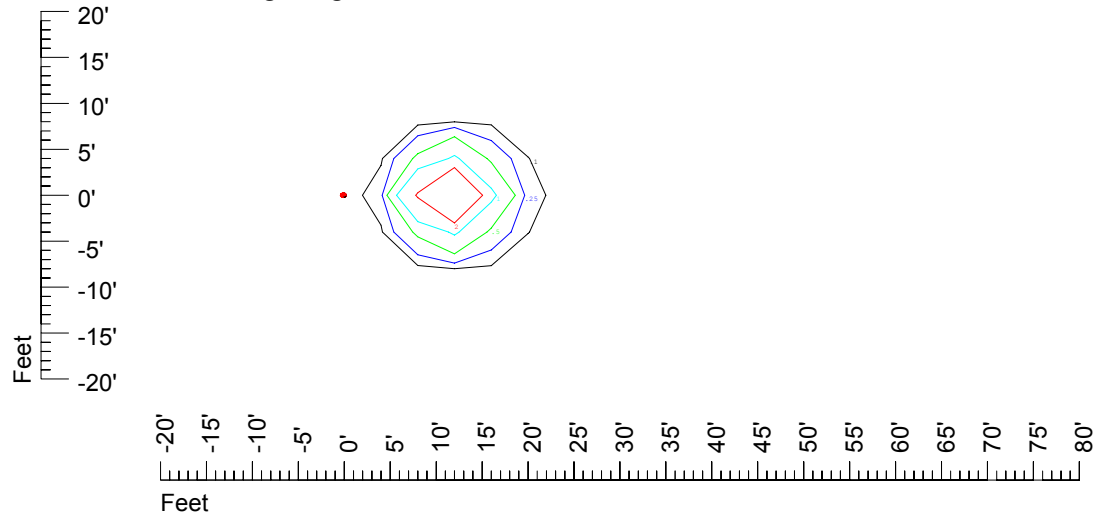

## Isoline template at 20' mounting height

Isoline values — 0.1 fc — 0.25 fc — 0.5 fc — 1.0 fc — 2.0 fc

Mounting height 20' Tilt 0°

Mounting height 20' Tilt 30°

Mounting height 20' Tilt 15°

Mounting height 20' Tilt 45°