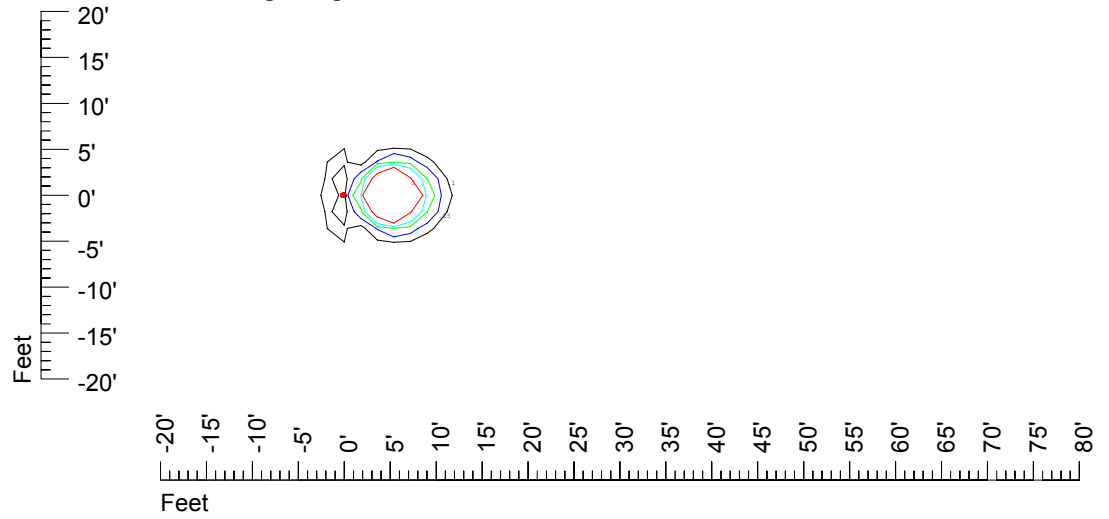

## Isoline template at 9' mounting height

Isoline values — 0.1 fc — 0.25 fc — 0.5 fc — 1.0 fc — 2.0 fc

Mounting height 9' Tilt 0°

Mounting height 9' Tilt 30°

Mounting height 9' Tilt 15°

Mounting height 9' Tilt 45°