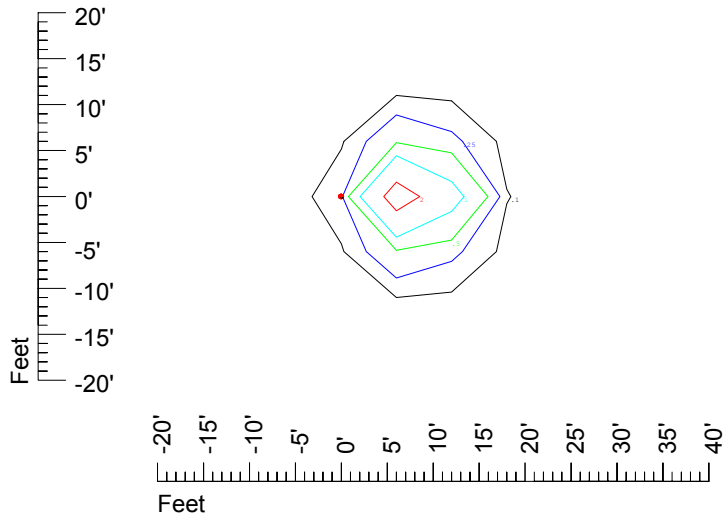

## Isoline template at 30' mounting height

Isoline values — 0.1 fc — 0.25 fc — 0.5 fc — 1.0 fc — 2.0 fc

Mounting height 30' Tilt 0°

Mounting height 30' Tilt 30°

Mounting height 30' Tilt 15°

Mounting height 30' Tilt 45°