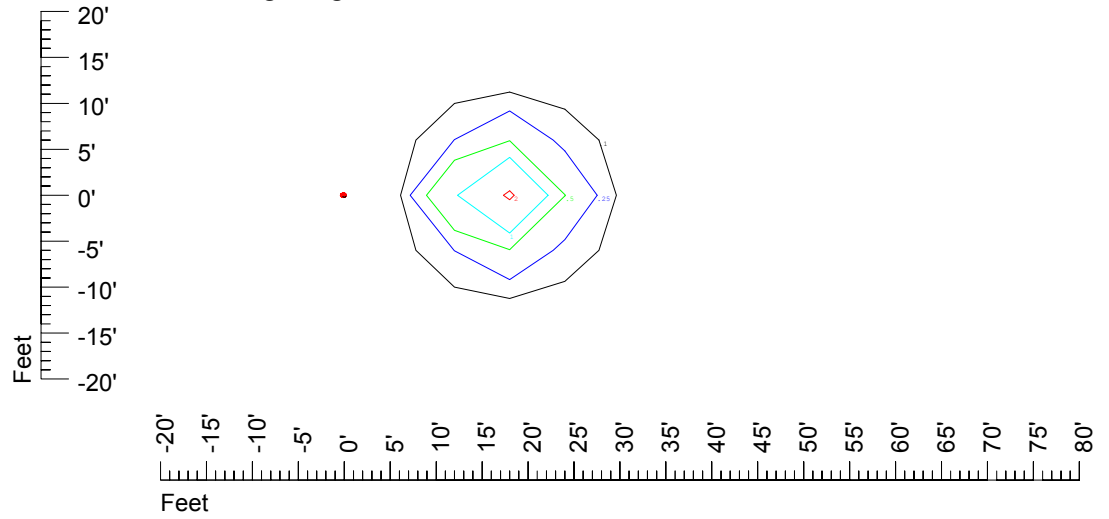

Mounting height 30' Tilt 30°