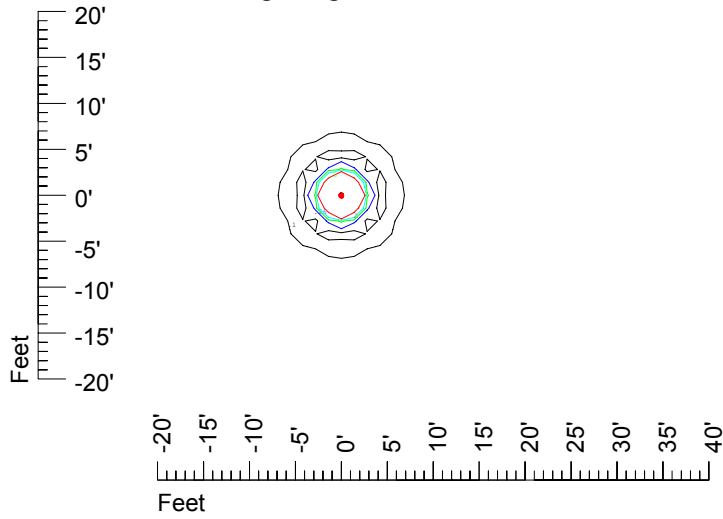

**IES File: C8945**

**Lighting level in fc / Distance in feet**

Vertical plan 0° to 180°  
Horizontal plan 0°

— 2 fc — 1 fc — 0.5 fc — 0.25 fc — 0.1 fc

## Isoline template at 7' mounting height

Isoline values — 0.1 fc — 0.25 fc — 0.5 fc — 1.0 fc — 2.0 fc

Mounting height 7' Tilt 0°

Mounting height 7' Tilt 30°

Mounting height 7' Tilt 15°

Mounting height 7' Tilt 45°