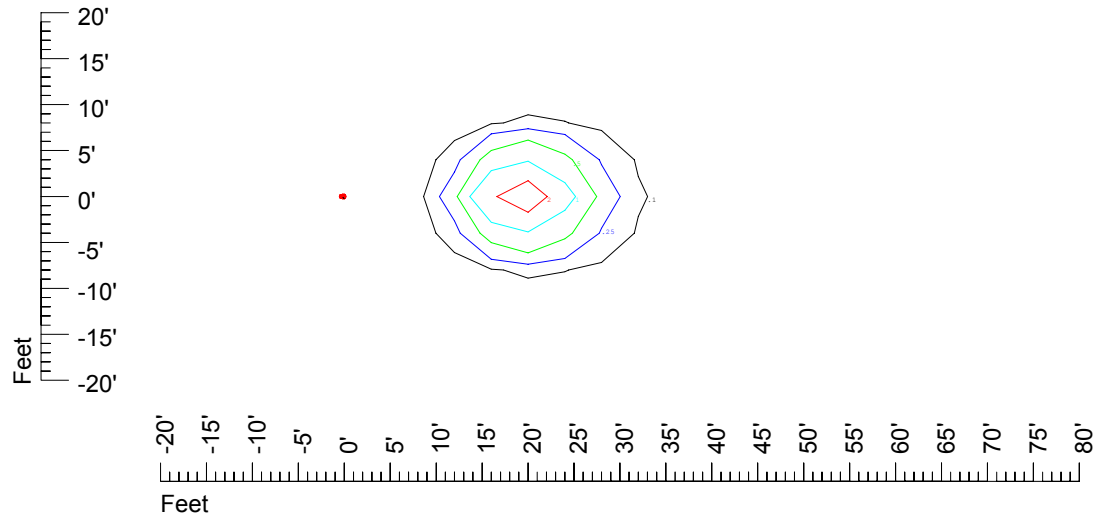

## Isoline template at 20' mounting height

Isoline values — 0.1 fc — 0.25 fc — 0.5 fc — 1.0 fc — 2.0 fc

Mounting height 20' Tilt 0°

Mounting height 20' Tilt 30°

Mounting height 20' Tilt 15°

Mounting height 20' Tilt 45°