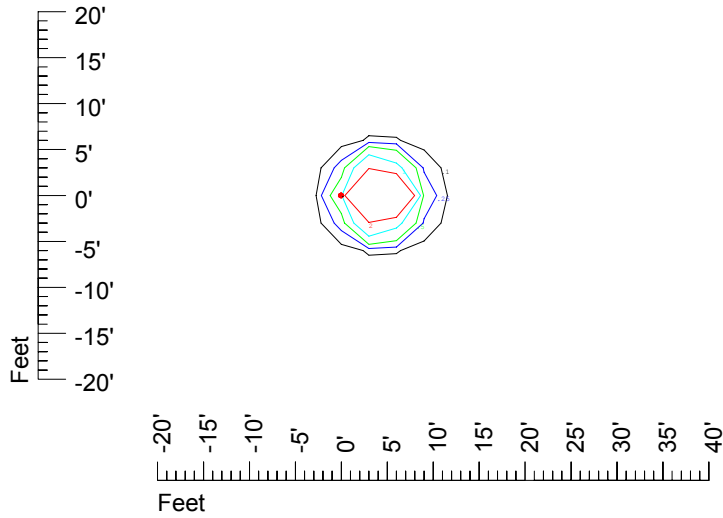

## Isoline template at 15' mounting height

Isoline values — 0.1 fc — 0.25 fc — 0.5 fc — 1.0 fc — 2.0 fc

Mounting height 15' Tilt 0°

Mounting height 15' Tilt 30°

Mounting height 15' Tilt 15°

Mounting height 15' Tilt 45°