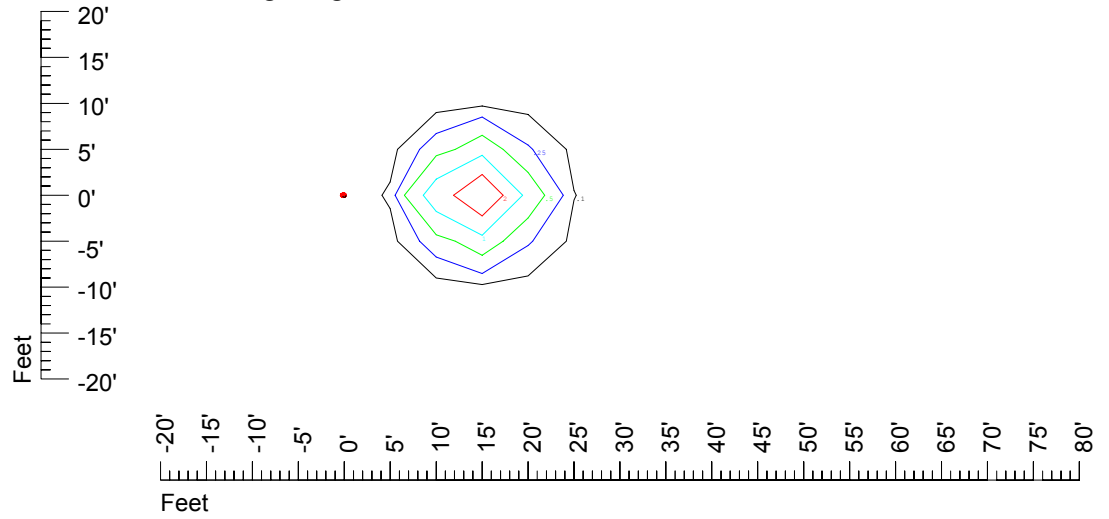

## Isoline template at 25' mounting height

Isoline values — 0.1 fc — 0.25 fc — 0.5 fc — 1.0 fc — 2.0 fc

Mounting height 25' Tilt 0°

Mounting height 25' Tilt 30°

Mounting height 25' Tilt 15°

Mounting height 25' Tilt 45°