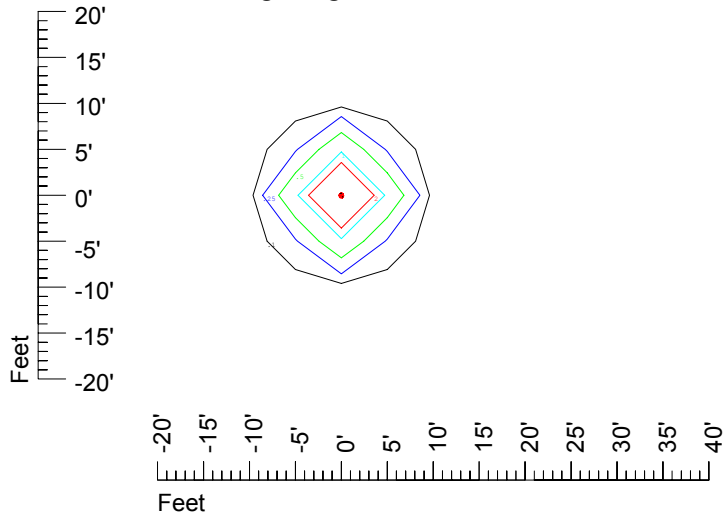

Isoline values — 0.1 fc — 0.25 fc — 0.5 fc — 1.0 fc — 2.0 fc

Mounting height 25' Tilt 0°