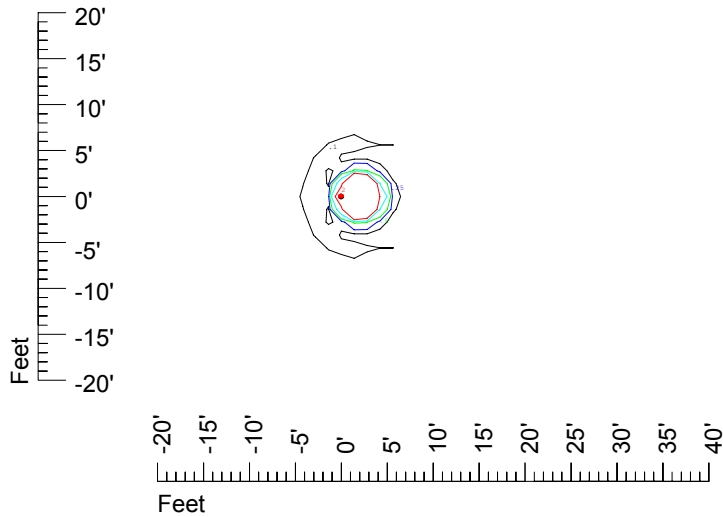

## Isoline template at 7' mounting height

Isoline values — 0.1 fc — 0.25 fc — 0.5 fc — 1.0 fc — 2.0 fc

Mounting height 7' Tilt 0°

Mounting height 7' Tilt 30°

Mounting height 7' Tilt 15°

Mounting height 7' Tilt 45°

## Isoline template at 20' mounting height

Isoline values — 0.1 fc — 0.25 fc — 0.5 fc — 1.0 fc — 2.0 fc

Mounting height 20' Tilt 0°

Mounting height 20' Tilt 30°

Mounting height 20' Tilt 15°

Mounting height 20' Tilt 45°