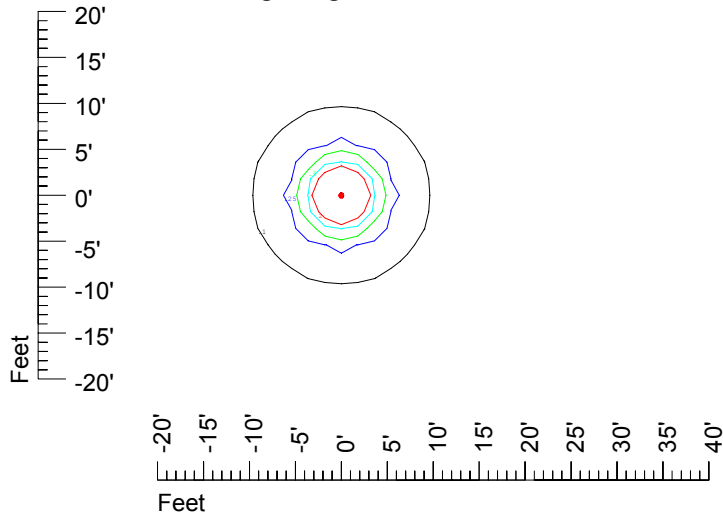

IES File: C8944

Lighting level in fc / Distance in feet

Vertical plan 0° to 180°
Horizontal plan 0°

— 2 fc — 1 fc — 0.5 fc — 0.25 fc — 0.1 fc

IES Photometric files C8944

Isoline template at 7' mounting height

Isoline values — 0.1 fc — 0.25 fc — 0.5 fc — 1.0 fc — 2.0 fc

Mounting height 7' Tilt 0°

Mounting height 7' Tilt 30°

Mounting height 7' Tilt 15°

Mounting height 7' Tilt 45°

IES Photometric files C8944

Isoline template at 9' mounting height

Isoline values — 0.1 fc — 0.25 fc — 0.5 fc — 1.0 fc — 2.0 fc

Mounting height 9' Tilt 0°

Mounting height 9' Tilt 30°

Mounting height 9' Tilt 15°

Mounting height 9' Tilt 45°

IES Photometric files C8944

Isoline template at 11' mounting height

Isoline values — 0.1 fc — 0.25 fc — 0.5 fc — 1.0 fc — 2.0 fc

Mounting height 11' Tilt 0°

Mounting height 11' Tilt 30°

Mounting height 11' Tilt 15°

Mounting height 11' Tilt 45°

IES Photometric files C8944

Isoline template at 15' mounting height