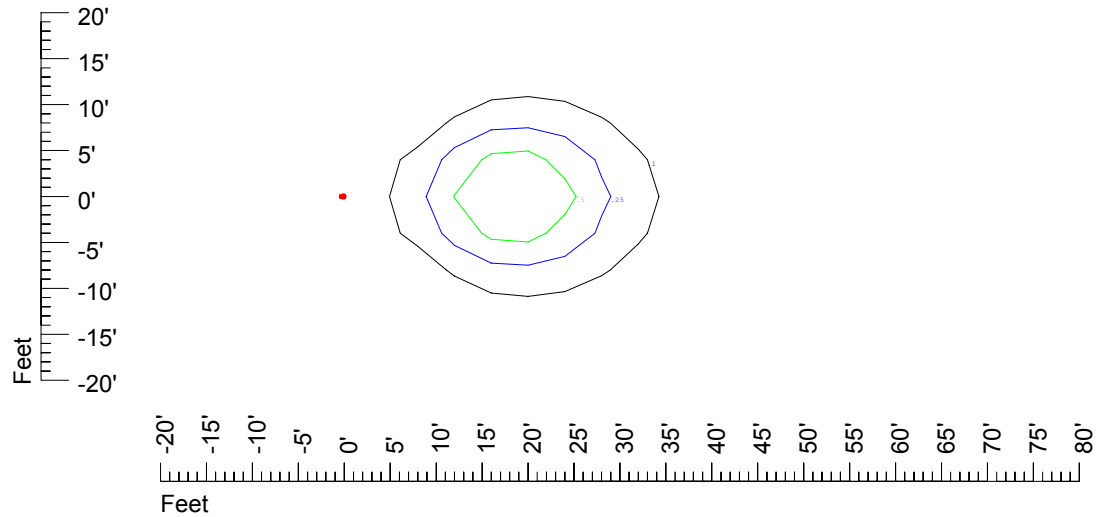

Isoline values — 0.1 fc — 0.25 fc — 0.5 fc — 1.0 fc — 2.0 fc

Mounting height 11' Tilt 0°

Mounting height 11' Tilt 30°

Mounting height 11' Tilt 15°

Mounting height 11' Tilt 45°

IES Photometric files C8944

Isoline template at 15' mounting height

Isoline values — 0.1 fc — 0.25 fc — 0.5 fc — 1.0 fc — 2.0 fc

Mounting height 15' Tilt 0°

Mounting height 15' Tilt 30°

Mounting height 15' Tilt 15°

Mounting height 15' Tilt 45°

IES Photometric files C8944

Isoline template at 20' mounting height

Isoline values — 0.1 fc — 0.25 fc — 0.5 fc — 1.0 fc — 2.0 fc

Mounting height 20' Tilt 0°

Mounting height 20' Tilt 30°

Mounting height 20' Tilt 15°

Mounting height 20' Tilt 45°

IES Photometric files C8944

Isoline template at 25' mounting height

Isoline values — 0.1 fc — 0.25 fc — 0.5 fc — 1.0 fc — 2.0 fc

Mounting height 25' Tilt 0°

Mounting height 25' Tilt 30°

Mounting height 25' Tilt 15°

Mounting height 25' Tilt 45°

IES Photometric files C8944

Isoline template at 30' mounting height