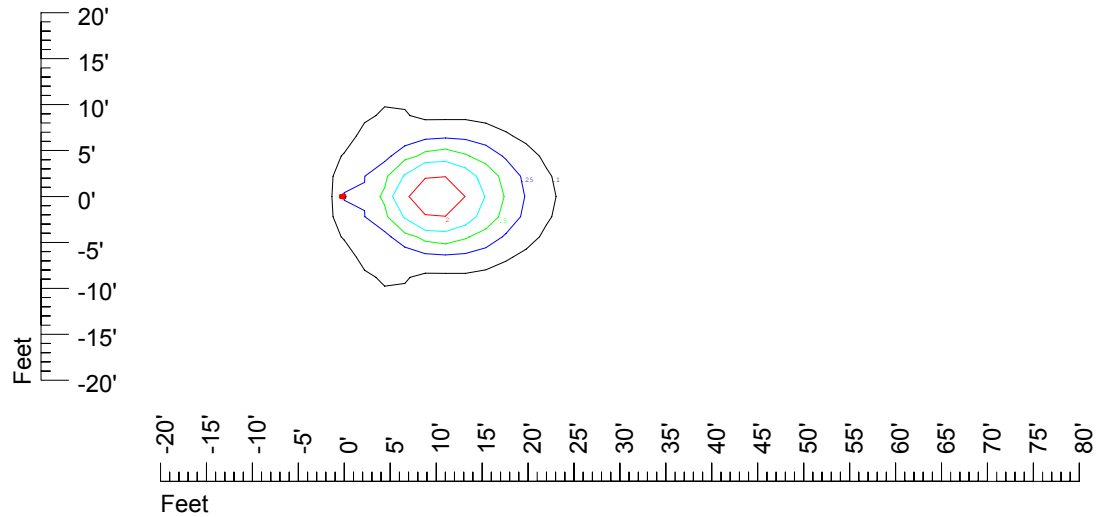

Isoline values — 0.1 fc — 0.25 fc — 0.5 fc — 1.0 fc — 2.0 fc

Mounting height 9' Tilt 0°

Mounting height 9' Tilt 30°

Mounting height 9' Tilt 15°

Mounting height 9' Tilt 45°

IES Photometric files C8944

Isoline template at 11' mounting height

Isoline values — 0.1 fc — 0.25 fc — 0.5 fc — 1.0 fc — 2.0 fc

Mounting height 11' Tilt 0°

Mounting height 11' Tilt 30°

Mounting height 11' Tilt 15°

Mounting height 11' Tilt 45°

IES Photometric files C8944

Isoline template at 15' mounting height

Isoline values — 0.1 fc — 0.25 fc — 0.5 fc — 1.0 fc — 2.0 fc

Mounting height 15' Tilt 0°

Mounting height 15' Tilt 30°

Mounting height 15' Tilt 15°

Mounting height 15' Tilt 45°

IES Photometric files C8944

Isoline template at 20' mounting height