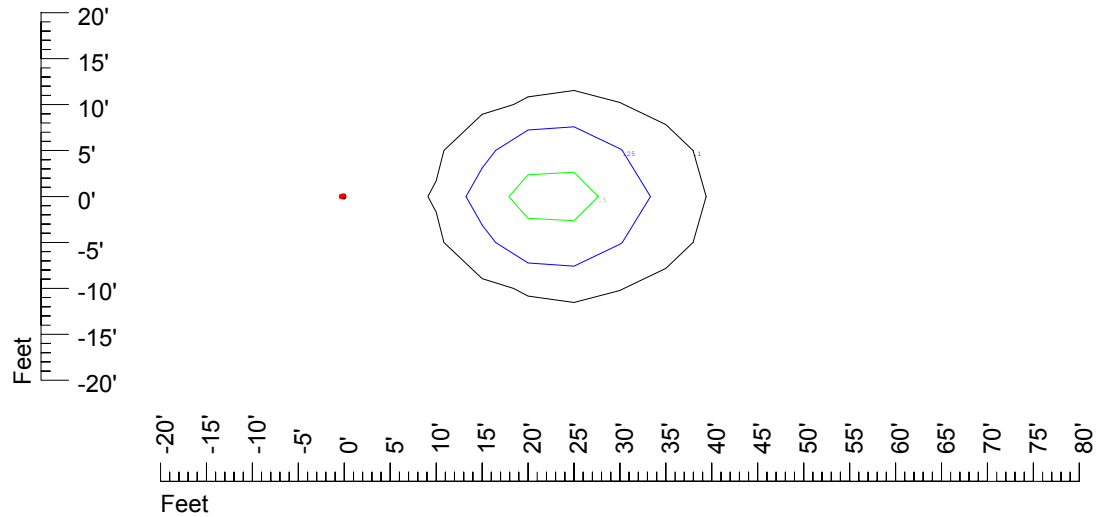

Isoline values — 0.1 fc — 0.25 fc — 0.5 fc — 1.0 fc — 2.0 fc

Mounting height 15' Tilt 0°

Mounting height 15' Tilt 30°

Mounting height 15' Tilt 15°

Mounting height 15' Tilt 45°

IES Photometric files C8944

Isoline template at 20' mounting height

Isoline values — 0.1 fc — 0.25 fc — 0.5 fc — 1.0 fc — 2.0 fc

Mounting height 20' Tilt 0°

Mounting height 20' Tilt 30°

Mounting height 20' Tilt 15°

Mounting height 20' Tilt 45°

IES Photometric files C8944

Isoline template at 25' mounting height

Isoline values — 0.1 fc — 0.25 fc — 0.5 fc — 1.0 fc — 2.0 fc

Mounting height 25' Tilt 0°

Mounting height 25' Tilt 30°

Mounting height 25' Tilt 15°

Mounting height 25' Tilt 45°

IES Photometric files C8944

Isoline template at 30' mounting height

Isoline values — 0.1 fc — 0.25 fc — 0.5 fc — 1.0 fc — 2.0 fc

Mounting height 30' Tilt 0°

Mounting height 30' Tilt 30°

Mounting height 30' Tilt 15°

Mounting height 30' Tilt 45°