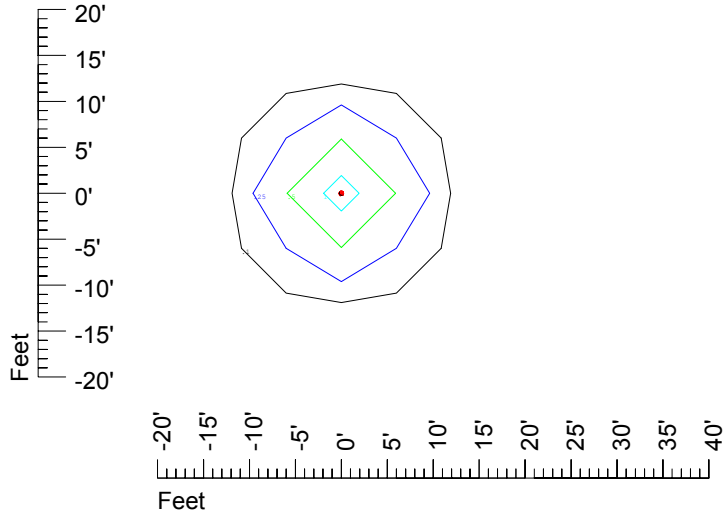

IES Photometric files C8944

Isoline template at 30' mounting height

Isoline values — 0.1 fc — 0.25 fc — 0.5 fc — 1.0 fc — 2.0 fc

Mounting height 30' Tilt 0°