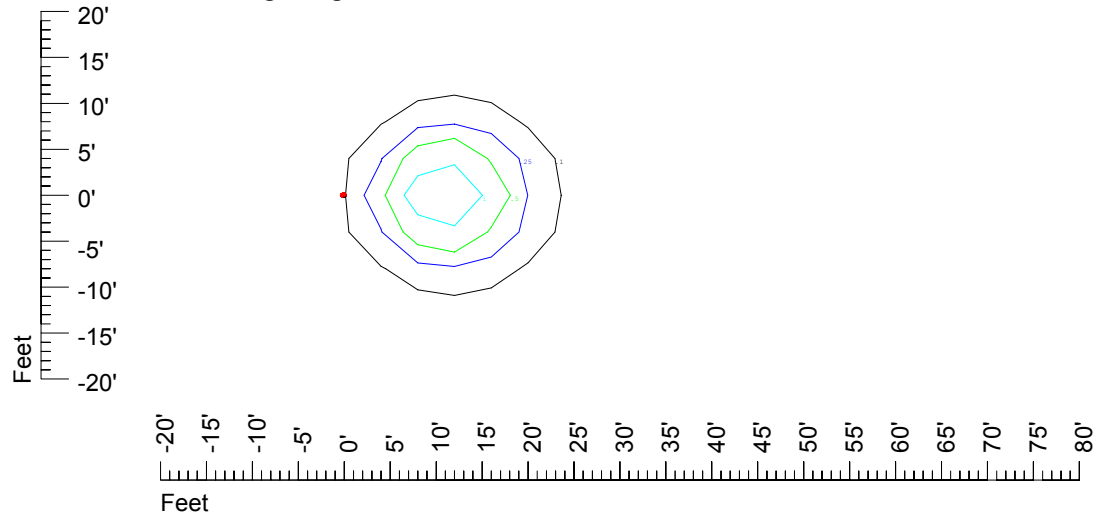

Isoline values — 0.1 fc — 0.25 fc — 0.5 fc — 1.0 fc — 2.0 fc

Mounting height 11' Tilt 0°

Mounting height 11' Tilt 30°

Mounting height 11' Tilt 15°

Mounting height 11' Tilt 45°

IES Photometric files C8944

Isoline template at 15' mounting height

Isoline values — 0.1 fc — 0.25 fc — 0.5 fc — 1.0 fc — 2.0 fc

Mounting height 15' Tilt 0°

Mounting height 15' Tilt 30°

Mounting height 15' Tilt 15°

Mounting height 15' Tilt 45°

IES Photometric files C8944

Isoline template at 20' mounting height

Isoline values — 0.1 fc — 0.25 fc — 0.5 fc — 1.0 fc — 2.0 fc

Mounting height 20' Tilt 0°

Mounting height 20' Tilt 30°

Mounting height 20' Tilt 15°

Mounting height 20' Tilt 45°

IES Photometric files C8944

Isoline template at 25' mounting height