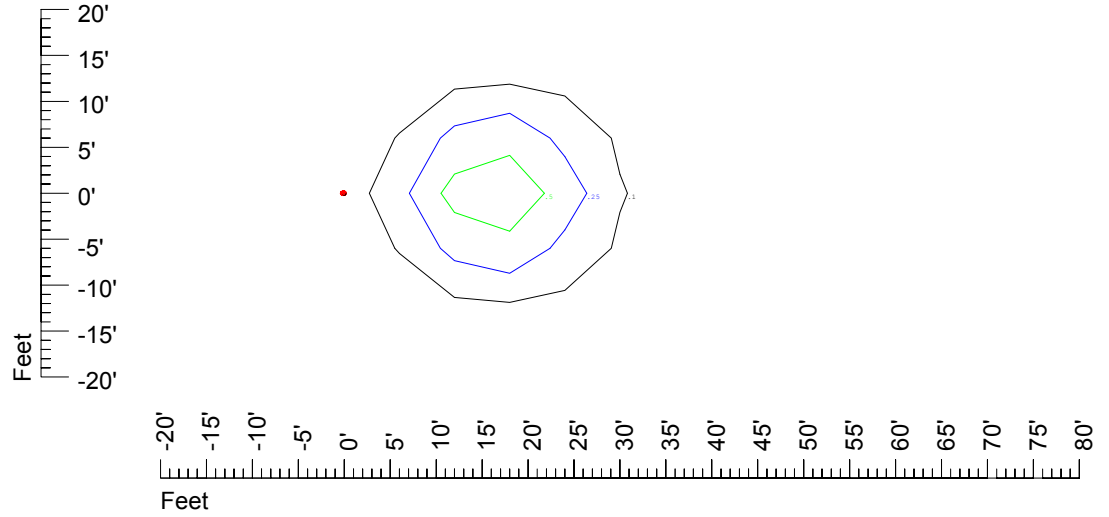

Isoline values — 0.1 fc — 0.25 fc — 0.5 fc — 1.0 fc — 2.0 fc

Mounting height 15' Tilt 0°

Mounting height 15' Tilt 30°

Mounting height 15' Tilt 15°

Mounting height 15' Tilt 45°

IES Photometric files C8944

Isoline template at 20' mounting height

Isoline values — 0.1 fc — 0.25 fc — 0.5 fc — 1.0 fc — 2.0 fc

Mounting height 20' Tilt 0°

Mounting height 20' Tilt 30°

Mounting height 20' Tilt 15°

Mounting height 20' Tilt 45°

IES Photometric files C8944

Isoline template at 25' mounting height

Isoline values — 0.1 fc — 0.25 fc — 0.5 fc — 1.0 fc — 2.0 fc

Mounting height 25' Tilt 0°

Mounting height 25' Tilt 30°

Mounting height 25' Tilt 15°

Mounting height 25' Tilt 45°

IES Photometric files C8944

Isoline template at 30' mounting height

Isoline values — 0.1 fc — 0.25 fc — 0.5 fc — 1.0 fc — 2.0 fc

Mounting height 30' Tilt 0°

Mounting height 30' Tilt 30°

Mounting height 30' Tilt 15°

Mounting height 30' Tilt 45°