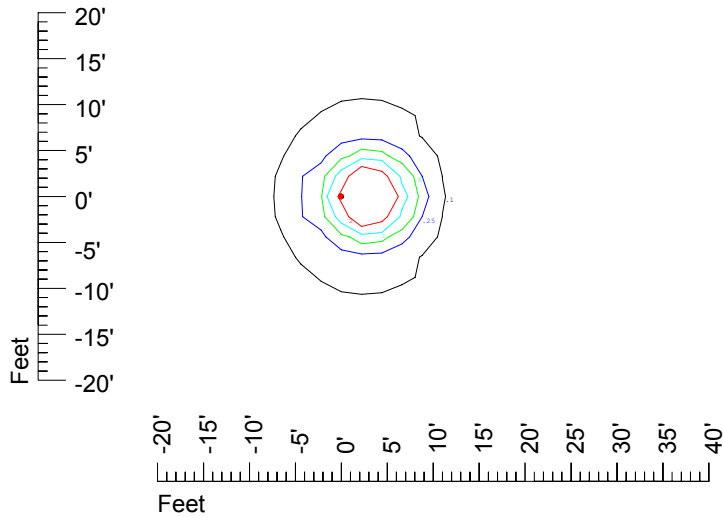

Isoline values — 0.1 fc — 0.25 fc — 0.5 fc — 1.0 fc — 2.0 fc

Mounting height 7' Tilt 0°

Mounting height 7' Tilt 30°

Mounting height 7' Tilt 15°

Mounting height 7' Tilt 45°

IES Photometric files C8944

Isoline template at 9' mounting height

Isoline values — 0.1 fc — 0.25 fc — 0.5 fc — 1.0 fc — 2.0 fc

Mounting height 9' Tilt 0°

Mounting height 9' Tilt 30°

Mounting height 9' Tilt 15°

Mounting height 9' Tilt 45°

IES Photometric files C8944

Isoline template at 11' mounting height

Isoline values — 0.1 fc — 0.25 fc — 0.5 fc — 1.0 fc — 2.0 fc

Mounting height 11' Tilt 0°

Mounting height 11' Tilt 30°

Mounting height 11' Tilt 15°

Mounting height 11' Tilt 45°

IES Photometric files C8944

Isoline template at 15' mounting height

Isoline values — 0.1 fc — 0.25 fc — 0.5 fc — 1.0 fc — 2.0 fc

Mounting height 15' Tilt 0°

Mounting height 15' Tilt 30°

Mounting height 15' Tilt 15°

Mounting height 15' Tilt 45°

IES Photometric files C8944

Isoline template at 20' mounting height