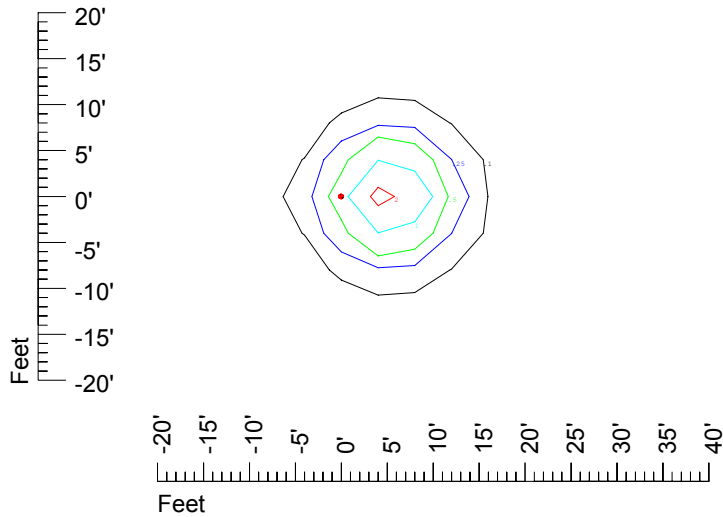

Isoline values — 0.1 fc — 0.25 fc — 0.5 fc — 1.0 fc — 2.0 fc

Mounting height 11' Tilt 0°

Mounting height 11' Tilt 30°

Mounting height 11' Tilt 15°

Mounting height 11' Tilt 45°

IES Photometric files C8944

Isoline template at 15' mounting height

Isoline values — 0.1 fc — 0.25 fc — 0.5 fc — 1.0 fc — 2.0 fc

Mounting height 15' Tilt 0°

Mounting height 15' Tilt 30°

Mounting height 15' Tilt 15°

Mounting height 15' Tilt 45°

IES Photometric files C8944

Isoline template at 20' mounting height

Isoline values — 0.1 fc — 0.25 fc — 0.5 fc — 1.0 fc — 2.0 fc

Mounting height 20' Tilt 0°

Mounting height 20' Tilt 30°

Mounting height 20' Tilt 15°

Mounting height 20' Tilt 45°

IES Photometric files C8944

Isoline template at 25' mounting height

Isoline values — 0.1 fc — 0.25 fc — 0.5 fc — 1.0 fc — 2.0 fc

Mounting height 25' Tilt 0°

Mounting height 25' Tilt 30°

Mounting height 25' Tilt 15°

Mounting height 25' Tilt 45°

IES Photometric files C8944

Isoline template at 30' mounting height