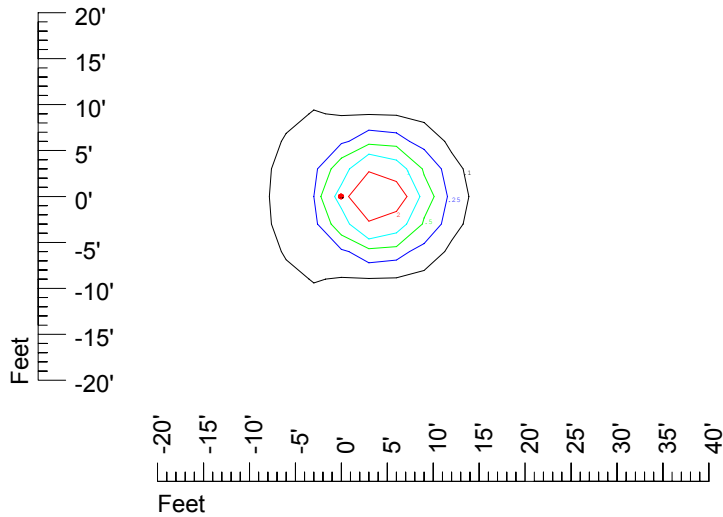

Isoline values — 0.1 fc — 0.25 fc — 0.5 fc — 1.0 fc — 2.0 fc

Mounting height 9' Tilt 0°

Mounting height 9' Tilt 30°

Mounting height 9' Tilt 15°

Mounting height 9' Tilt 45°

IES Photometric files C8944

Isoline template at 11' mounting height

Isoline values — 0.1 fc — 0.25 fc — 0.5 fc — 1.0 fc — 2.0 fc

Mounting height 11' Tilt 0°

Mounting height 11' Tilt 30°

Mounting height 11' Tilt 15°

Mounting height 11' Tilt 45°

IES Photometric files C8944

Isoline template at 15' mounting height

Isoline values — 0.1 fc — 0.25 fc — 0.5 fc — 1.0 fc — 2.0 fc

Mounting height 15' Tilt 0°

Mounting height 15' Tilt 30°

Mounting height 15' Tilt 15°

Mounting height 15' Tilt 45°

IES Photometric files C8944

Isoline template at 20' mounting height

Isoline values — 0.1 fc — 0.25 fc — 0.5 fc — 1.0 fc — 2.0 fc

Mounting height 20' Tilt 0°

Mounting height 20' Tilt 30°

Mounting height 20' Tilt 15°

Mounting height 20' Tilt 45°

IES Photometric files C8944

Isoline template at 25' mounting height