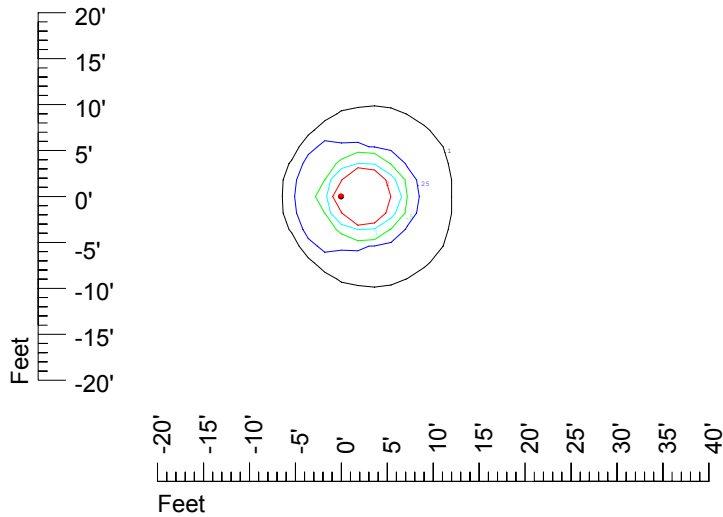

Isoline values — 0.1 fc — 0.25 fc — 0.5 fc — 1.0 fc — 2.0 fc

Mounting height 7' Tilt 0°

Mounting height 7' Tilt 30°

Mounting height 7' Tilt 15°

Mounting height 7' Tilt 45°

IES Photometric files C8944

Isoline template at 9' mounting height

Isoline values — 0.1 fc — 0.25 fc — 0.5 fc — 1.0 fc — 2.0 fc

Mounting height 9' Tilt 0°

Mounting height 9' Tilt 30°

Mounting height 9' Tilt 15°

Mounting height 9' Tilt 45°

IES Photometric files C8944

Isoline template at 11' mounting height

Isoline values — 0.1 fc — 0.25 fc — 0.5 fc — 1.0 fc — 2.0 fc

Mounting height 11' Tilt 0°

Mounting height 11' Tilt 30°

Mounting height 11' Tilt 15°

Mounting height 11' Tilt 45°

IES Photometric files C8944

Isoline template at 15' mounting height

Isoline values — 0.1 fc — 0.25 fc — 0.5 fc — 1.0 fc — 2.0 fc

Mounting height 15' Tilt 0°

Mounting height 15' Tilt 30°

Mounting height 15' Tilt 15°

Mounting height 15' Tilt 45°

IES Photometric files C8944

Isoline template at 20' mounting height