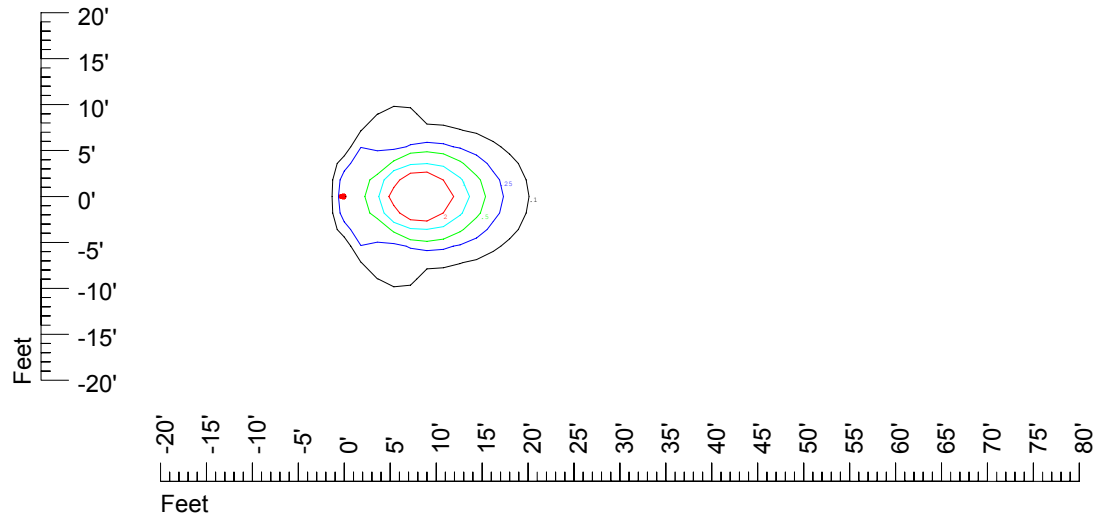

Isoline values — 0.1 fc — 0.25 fc — 0.5 fc — 1.0 fc — 2.0 fc

Mounting height 7' Tilt 0°

Mounting height 7' Tilt 30°

Mounting height 7' Tilt 15°

Mounting height 7' Tilt 45°

IES Photometric files C8944

Isoline template at 9' mounting height

Isoline values — 0.1 fc — 0.25 fc — 0.5 fc — 1.0 fc — 2.0 fc

Mounting height 9' Tilt 0°

Mounting height 9' Tilt 30°

Mounting height 9' Tilt 15°

Mounting height 9' Tilt 45°

IES Photometric files C8944

Isoline template at 11' mounting height

Isoline values — 0.1 fc — 0.25 fc — 0.5 fc — 1.0 fc — 2.0 fc

Mounting height 11' Tilt 0°

Mounting height 11' Tilt 30°

Mounting height 11' Tilt 15°

Mounting height 11' Tilt 45°

IES Photometric files C8944

Isoline template at 15' mounting height