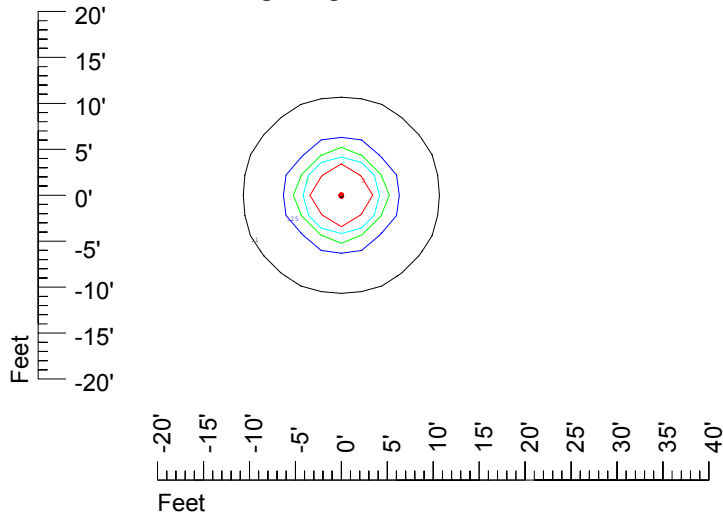

IES File: C8944

Lighting level in fc / Distance in feet

Vertical plan 0° to 180°
Horizontal plan 0°

— 2 fc — 1 fc — 0.5 fc — 0.25 fc — 0.1 fc

IES Photometric files C8944

Isoline template at 7' mounting height

Isoline values — 0.1 fc — 0.25 fc — 0.5 fc — 1.0 fc — 2.0 fc

Mounting height 7' Tilt 0°

Mounting height 7' Tilt 30°

Mounting height 7' Tilt 15°

Mounting height 7' Tilt 45°

IES Photometric files C8944

Isoline template at 9' mounting height

Isoline values — 0.1 fc — 0.25 fc — 0.5 fc — 1.0 fc — 2.0 fc

Mounting height 9' Tilt 0°

Mounting height 9' Tilt 30°

Mounting height 9' Tilt 15°

Mounting height 9' Tilt 45°

IES Photometric files C8944

Isoline template at 11' mounting height

Isoline values — 0.1 fc — 0.25 fc — 0.5 fc — 1.0 fc — 2.0 fc

Mounting height 11' Tilt 0°

Mounting height 11' Tilt 30°

Mounting height 11' Tilt 15°

Mounting height 11' Tilt 45°

IES Photometric files C8944

Isoline template at 15' mounting height