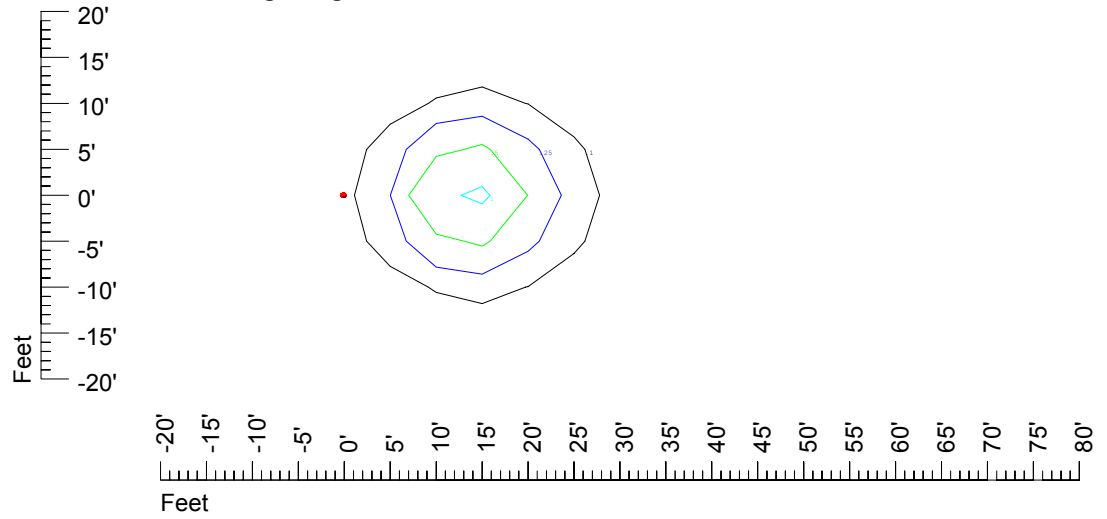

Isoline values — 0.1 fc — 0.25 fc — 0.5 fc — 1.0 fc — 2.0 fc

Mounting height 11' Tilt 0°

Mounting height 11' Tilt 30°

Mounting height 11' Tilt 15°

Mounting height 11' Tilt 45°

IES Photometric files C8944

Isoline template at 15' mounting height

Isoline values — 0.1 fc — 0.25 fc — 0.5 fc — 1.0 fc — 2.0 fc

Mounting height 15' Tilt 0°

Mounting height 15' Tilt 30°

Mounting height 15' Tilt 15°

Mounting height 15' Tilt 45°

IES Photometric files C8944

Isoline template at 20' mounting height

Isoline values — 0.1 fc — 0.25 fc — 0.5 fc — 1.0 fc — 2.0 fc

Mounting height 20' Tilt 0°

Mounting height 20' Tilt 30°

Mounting height 20' Tilt 15°

Mounting height 20' Tilt 45°

IES Photometric files C8944

Isoline template at 25' mounting height

Isoline values — 0.1 fc — 0.25 fc — 0.5 fc — 1.0 fc — 2.0 fc

Mounting height 25' Tilt 0°

Mounting height 25' Tilt 30°

Mounting height 25' Tilt 15°

Mounting height 25' Tilt 45°

IES Photometric files C8944

Isoline template at 30' mounting height