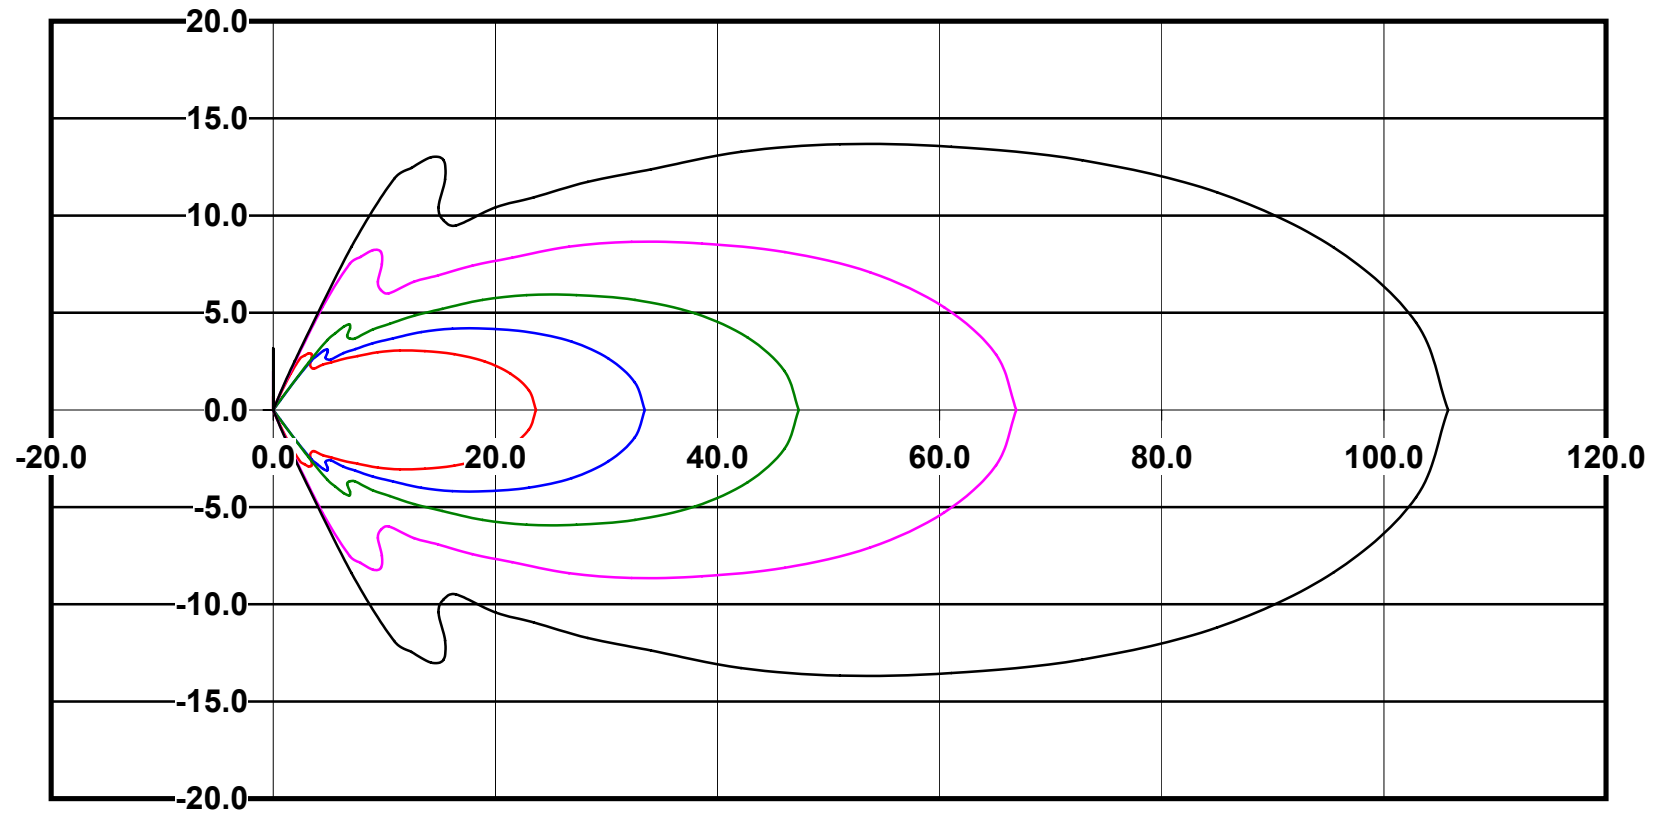

IES File: C8944

Lighting level in fc / Distance in feet

Vertical plan 0° to 180°
Horizontal plan 0°

— 2 fc — 1 fc — 0.5 fc — 0.25 fc — 0.1 fc

IES Photometric files C8944

Isoline template at 7' mounting height

Isoline values — 0.1 fc — 0.25 fc — 0.5 fc — 1.0 fc — 2.0 fc

Mounting height 7' Tilt 0°

Mounting height 7' Tilt 30°

Mounting height 7' Tilt 15°

Mounting height 7' Tilt 45°

IES Photometric files C8944

Isoline template at 9' mounting height

Isoline values — 0.1 fc — 0.25 fc — 0.5 fc — 1.0 fc — 2.0 fc

Mounting height 9' Tilt 0°

Mounting height 9' Tilt 30°

Mounting height 9' Tilt 15°

Mounting height 9' Tilt 45°

IES Photometric files C8944

Isoline template at 11' mounting height