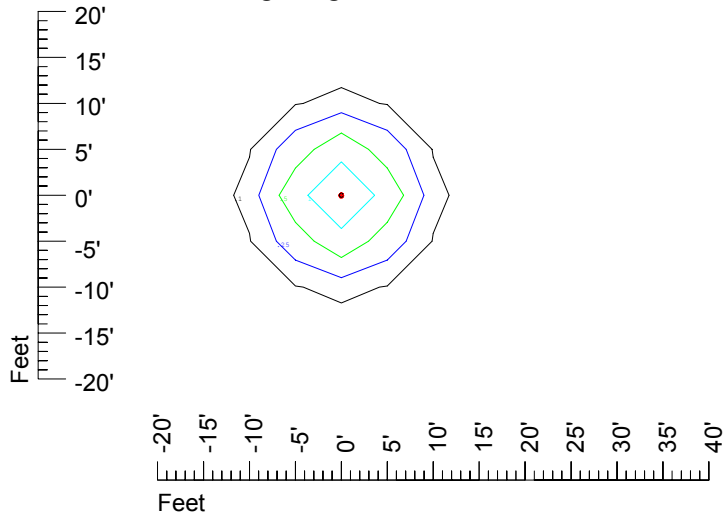

Isoline values — 0.1 fc — 0.25 fc — 0.5 fc — 1.0 fc — 2.0 fc

Mounting height 11' Tilt 0°

Mounting height 11' Tilt 30°

Mounting height 11' Tilt 15°

Mounting height 11' Tilt 45°

IES Photometric files C8944

Isoline template at 15' mounting height

Isoline values — 0.1 fc — 0.25 fc — 0.5 fc — 1.0 fc — 2.0 fc

Mounting height 15' Tilt 0°

Mounting height 15' Tilt 30°

Mounting height 15' Tilt 15°

Mounting height 15' Tilt 45°

IES Photometric files C8944

Isoline template at 20' mounting height

Isoline values — 0.1 fc — 0.25 fc — 0.5 fc — 1.0 fc — 2.0 fc

Mounting height 20' Tilt 0°

Mounting height 20' Tilt 30°

Mounting height 20' Tilt 15°

Mounting height 20' Tilt 45°

IES Photometric files C8944

Isoline template at 25' mounting height

Isoline values — 0.1 fc — 0.25 fc — 0.5 fc — 1.0 fc — 2.0 fc

Mounting height 25' Tilt 0°

Mounting height 25' Tilt 30°

Mounting height 25' Tilt 15°

Mounting height 25' Tilt 45°

IES Photometric files C8944

Isoline template at 30' mounting height