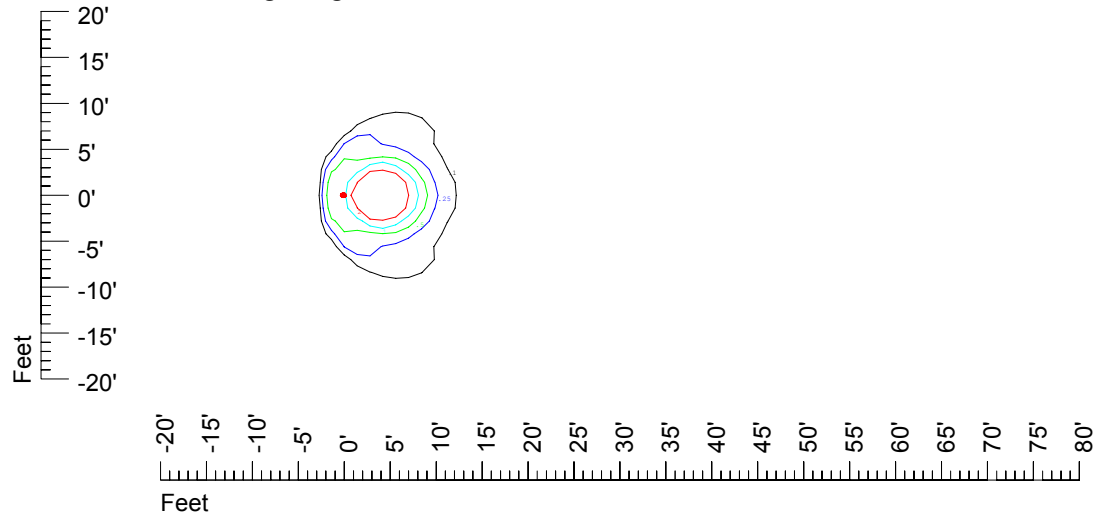

IES File: C8944

Lighting level in fc / Distance in feet

Vertical plan 0° to 180°
Horizontal plan 0°

— 2 fc — 1 fc — 0.5 fc — 0.25 fc — 0.1 fc

IES Photometric files C8944

Isoline template at 7' mounting height

Isoline values — 0.1 fc — 0.25 fc — 0.5 fc — 1.0 fc — 2.0 fc

Mounting height 7' Tilt 0°

Mounting height 7' Tilt 30°

Mounting height 7' Tilt 15°

Mounting height 7' Tilt 45°

IES Photometric files C8944

Isoline template at 9' mounting height

Isoline values — 0.1 fc — 0.25 fc — 0.5 fc — 1.0 fc — 2.0 fc

Mounting height 9' Tilt 0°

Mounting height 9' Tilt 30°

Mounting height 9' Tilt 15°

Mounting height 9' Tilt 45°

IES Photometric files C8944

Isoline template at 11' mounting height