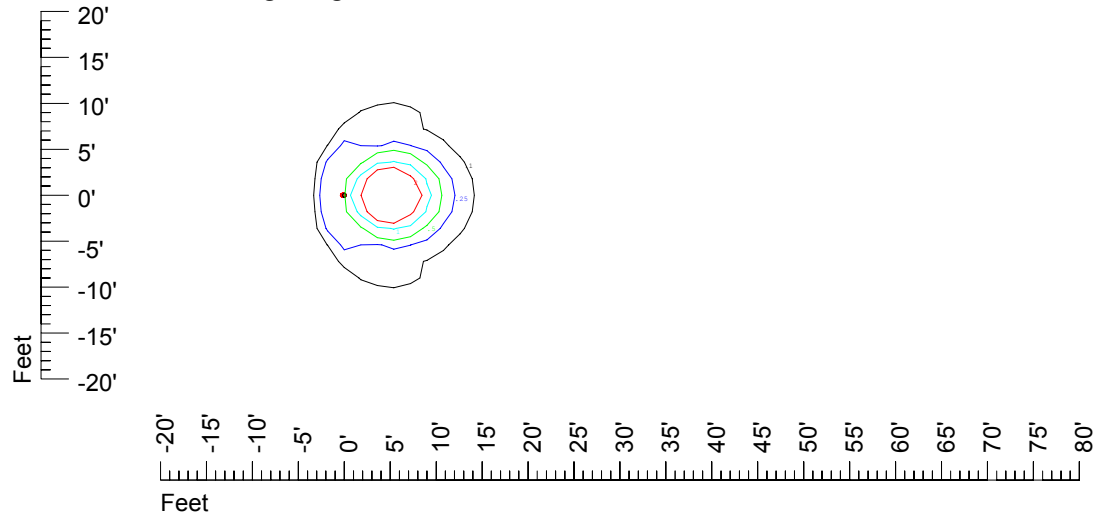

IES File: C8944

Lighting level in fc / Distance in feet

Vertical plan 0° to 180°
Horizontal plan 0°

— 2 fc — 1 fc — 0.5 fc — 0.25 fc — 0.1 fc

IES Photometric files C8944

Isoline template at 7' mounting height

Isoline values — 0.1 fc — 0.25 fc — 0.5 fc — 1.0 fc — 2.0 fc

Mounting height 7' Tilt 0°

Mounting height 7' Tilt 30°

Mounting height 7' Tilt 15°

Mounting height 7' Tilt 45°

IES Photometric files C8944

Isoline template at 9' mounting height

Isoline values — 0.1 fc — 0.25 fc — 0.5 fc — 1.0 fc — 2.0 fc

Mounting height 9' Tilt 0°

Mounting height 9' Tilt 30°

Mounting height 9' Tilt 15°

Mounting height 9' Tilt 45°

IES Photometric files C8944

Isoline template at 11' mounting height