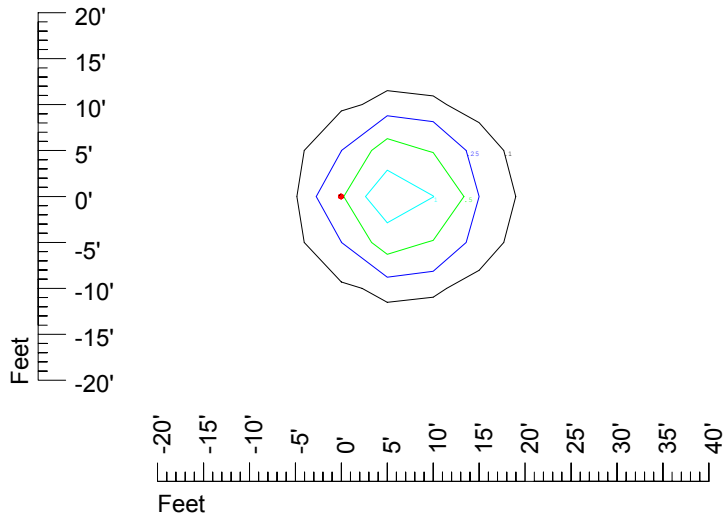

Isoline values — 0.1 fc — 0.25 fc — 0.5 fc — 1.0 fc — 2.0 fc

Mounting height 11' Tilt 0°

Mounting height 11' Tilt 30°

Mounting height 11' Tilt 15°

Mounting height 11' Tilt 45°

IES Photometric files C8944

Isoline template at 15' mounting height

Isoline values — 0.1 fc — 0.25 fc — 0.5 fc — 1.0 fc — 2.0 fc

Mounting height 15' Tilt 0°

Mounting height 15' Tilt 30°

Mounting height 15' Tilt 15°

Mounting height 15' Tilt 45°

IES Photometric files C8944

Isoline template at 20' mounting height

Isoline values — 0.1 fc — 0.25 fc — 0.5 fc — 1.0 fc — 2.0 fc

Mounting height 20' Tilt 0°

Mounting height 20' Tilt 30°

Mounting height 20' Tilt 15°

Mounting height 20' Tilt 45°

IES Photometric files C8944

Isoline template at 25' mounting height

Isoline values — 0.1 fc — 0.25 fc — 0.5 fc — 1.0 fc — 2.0 fc

Mounting height 25' Tilt 0°

Mounting height 25' Tilt 30°

Mounting height 25' Tilt 15°

Mounting height 25' Tilt 45°

IES Photometric files C8944

Isoline template at 30' mounting height