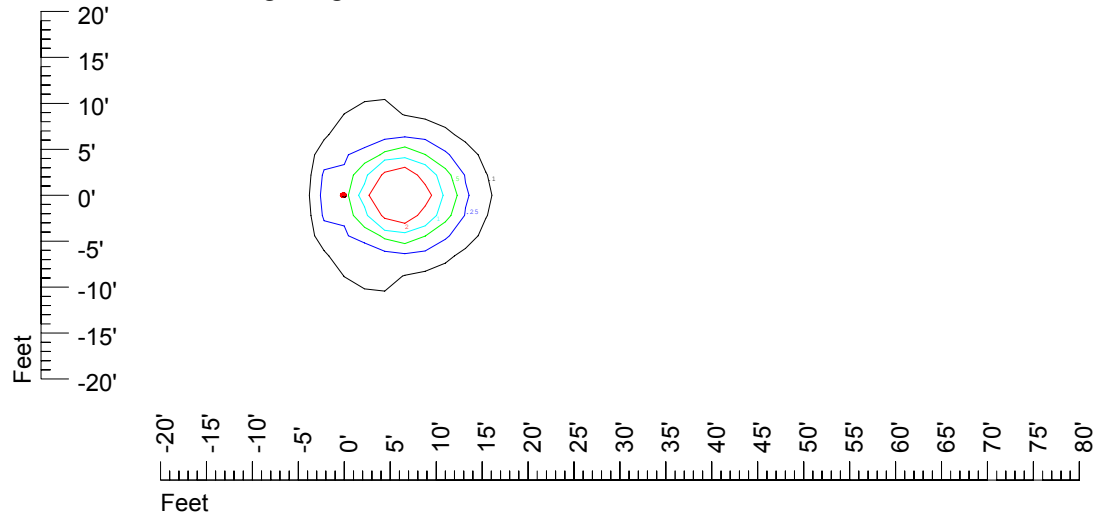

Isoline values — 0.1 fc — 0.25 fc — 0.5 fc — 1.0 fc — 2.0 fc

Mounting height 7' Tilt 0°

Mounting height 7' Tilt 30°

Mounting height 7' Tilt 15°

Mounting height 7' Tilt 45°

IES Photometric files C8944

Isoline template at 9' mounting height

Isoline values — 0.1 fc — 0.25 fc — 0.5 fc — 1.0 fc — 2.0 fc

Mounting height 9' Tilt 0°

Mounting height 9' Tilt 30°

Mounting height 9' Tilt 15°

Mounting height 9' Tilt 45°

IES Photometric files C8944

Isoline template at 11' mounting height

Isoline values — 0.1 fc — 0.25 fc — 0.5 fc — 1.0 fc — 2.0 fc

Mounting height 11' Tilt 0°

Mounting height 11' Tilt 30°

Mounting height 11' Tilt 15°

Mounting height 11' Tilt 45°

IES Photometric files C8944

Isoline template at 15' mounting height