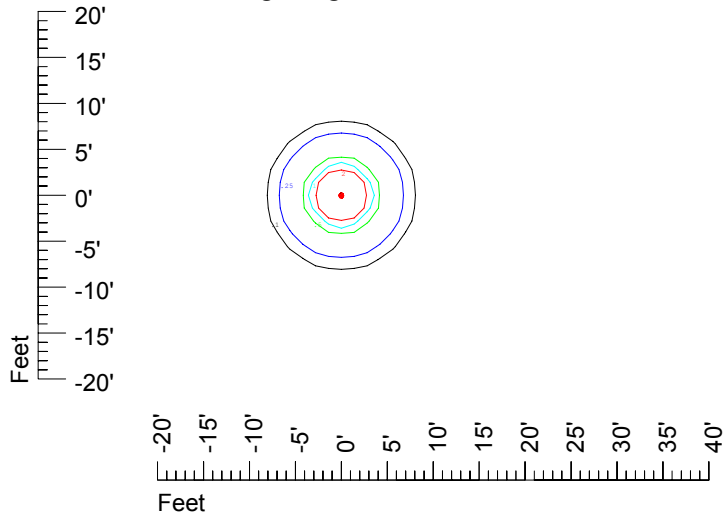

IES File: C8944

Lighting level in fc / Distance in feet

Vertical plan 0° to 180°
Horizontal plan 0°

— 2 fc — 1 fc — 0.5 fc — 0.25 fc — 0.1 fc

IES Photometric files C8944

Isoline template at 7' mounting height

Isoline values — 0.1 fc — 0.25 fc — 0.5 fc — 1.0 fc — 2.0 fc

Mounting height 7' Tilt 0°

Mounting height 7' Tilt 30°

Mounting height 7' Tilt 15°

Mounting height 7' Tilt 45°

IES Photometric files C8944

Isoline template at 9' mounting height

Isoline values — 0.1 fc — 0.25 fc — 0.5 fc — 1.0 fc — 2.0 fc

Mounting height 9' Tilt 0°

Mounting height 9' Tilt 30°

Mounting height 9' Tilt 15°

Mounting height 9' Tilt 45°

IES Photometric files C8944

Isoline template at 11' mounting height

Isoline values — 0.1 fc — 0.25 fc — 0.5 fc — 1.0 fc — 2.0 fc

Mounting height 20' Tilt 0°

Mounting height 20' Tilt 30°

Mounting height 20' Tilt 15°

Mounting height 20' Tilt 45°

IES Photometric files C8944

Isoline template at 25' mounting height