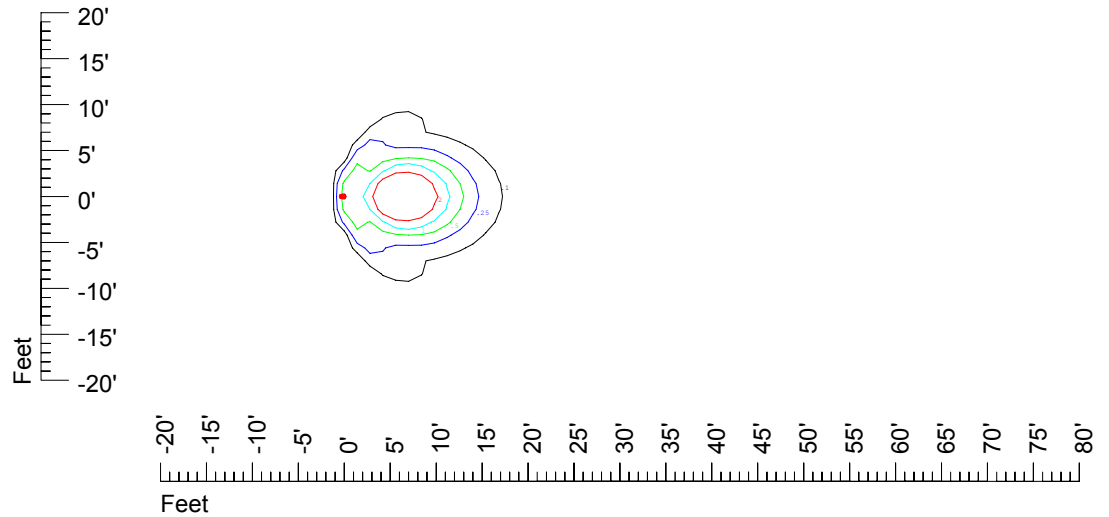

IES File: C8944

Lighting level in fc / Distance in feet

Vertical plan 0° to 180°
Horizontal plan 0°

— 2 fc — 1 fc — 0.5 fc — 0.25 fc — 0.1 fc

IES Photometric files C8944

Isoline template at 7' mounting height

Isoline values — 0.1 fc — 0.25 fc — 0.5 fc — 1.0 fc — 2.0 fc

Mounting height 7' Tilt 0°

Mounting height 7' Tilt 30°

Mounting height 7' Tilt 15°

Mounting height 7' Tilt 45°

IES Photometric files C8944

Isoline template at 9' mounting height

Isoline values — 0.1 fc — 0.25 fc — 0.5 fc — 1.0 fc — 2.0 fc

Mounting height 9' Tilt 0°

Mounting height 9' Tilt 30°

Mounting height 9' Tilt 15°

Mounting height 9' Tilt 45°

IES Photometric files C8944

Isoline template at 11' mounting height