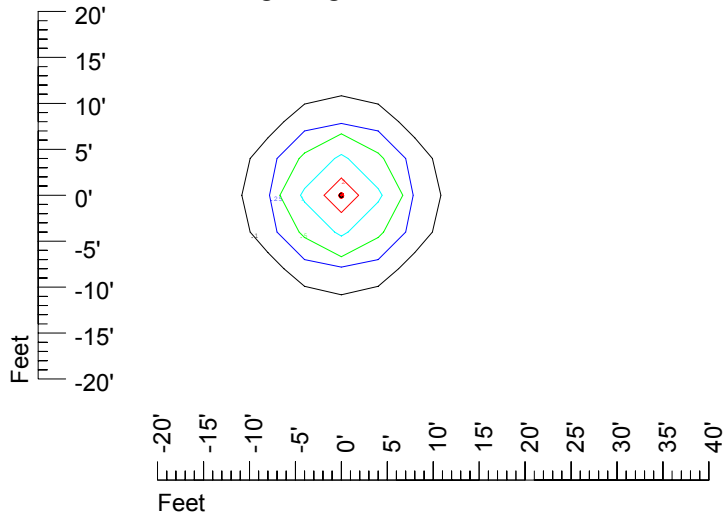

Isoline values — 0.1 fc — 0.25 fc — 0.5 fc — 1.0 fc — 2.0 fc

Mounting height 9' Tilt 0°

Mounting height 9' Tilt 30°

Mounting height 9' Tilt 15°

Mounting height 9' Tilt 45°

IES Photometric files C8944

Isoline template at 11' mounting height

Isoline values — 0.1 fc — 0.25 fc — 0.5 fc — 1.0 fc — 2.0 fc

Mounting height 11' Tilt 0°

Mounting height 11' Tilt 30°

Mounting height 11' Tilt 15°

Mounting height 11' Tilt 45°

IES Photometric files C8944

Isoline template at 15' mounting height

Isoline values — 0.1 fc — 0.25 fc — 0.5 fc — 1.0 fc — 2.0 fc

Mounting height 15' Tilt 0°

Mounting height 15' Tilt 30°

Mounting height 15' Tilt 15°

Mounting height 15' Tilt 45°

IES Photometric files C8944

Isoline template at 20' mounting height

Isoline values — 0.1 fc — 0.25 fc — 0.5 fc — 1.0 fc — 2.0 fc

Mounting height 20' Tilt 0°

Mounting height 20' Tilt 30°

Mounting height 20' Tilt 15°

Mounting height 20' Tilt 45°

IES Photometric files C8944

Isoline template at 25' mounting height