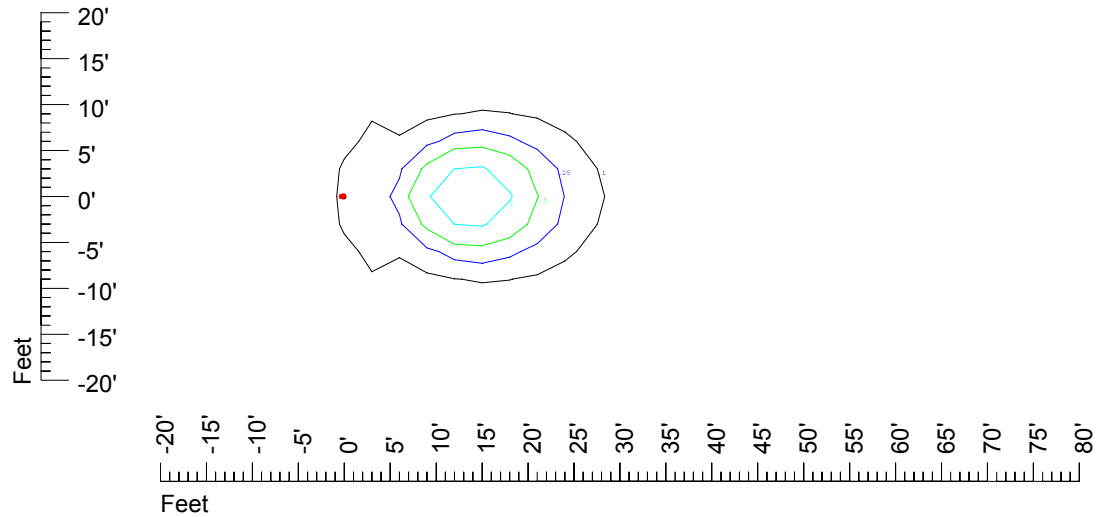

Isoline values — 0.1 fc — 0.25 fc — 0.5 fc — 1.0 fc — 2.0 fc

Mounting height 9' Tilt 0°

Mounting height 9' Tilt 30°

Mounting height 9' Tilt 15°

Mounting height 9' Tilt 45°

IES Photometric files C8944

Isoline template at 11' mounting height

Isoline values — 0.1 fc — 0.25 fc — 0.5 fc — 1.0 fc — 2.0 fc

Mounting height 11' Tilt 0°

Mounting height 11' Tilt 30°

Mounting height 11' Tilt 15°

Mounting height 11' Tilt 45°

IES Photometric files C8944

Isoline template at 15' mounting height

Isoline values — 0.1 fc — 0.25 fc — 0.5 fc — 1.0 fc — 2.0 fc

Mounting height 15' Tilt 0°

Mounting height 15' Tilt 30°

Mounting height 15' Tilt 15°

Mounting height 15' Tilt 45°

IES Photometric files C8944

Isoline template at 20' mounting height

Isoline values — 0.1 fc — 0.25 fc — 0.5 fc — 1.0 fc — 2.0 fc

Mounting height 20' Tilt 0°

Mounting height 20' Tilt 30°

Mounting height 20' Tilt 15°

Mounting height 20' Tilt 45°

IES Photometric files C8944

Isoline template at 25' mounting height