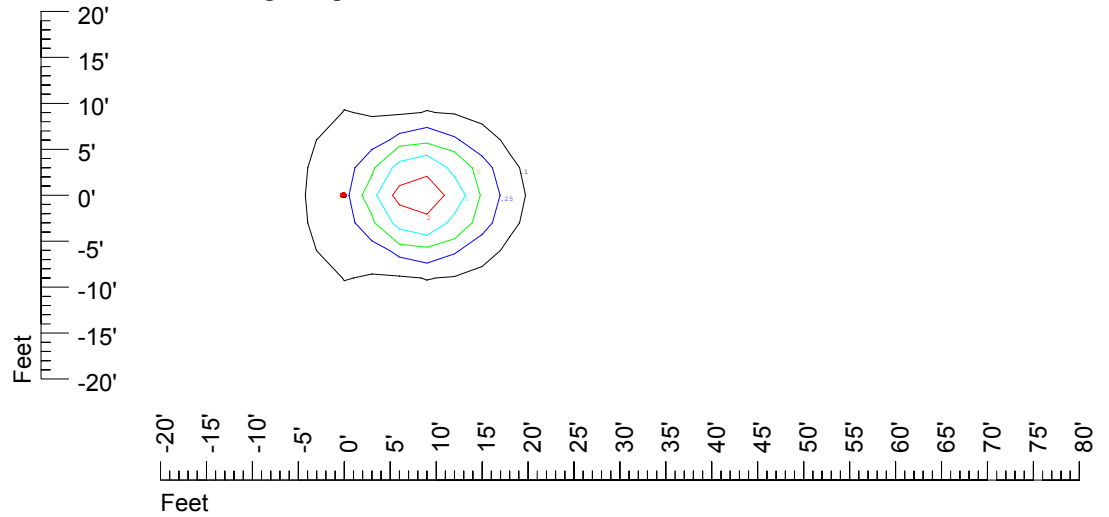

Isoline values — 0.1 fc — 0.25 fc — 0.5 fc — 1.0 fc — 2.0 fc

Mounting height 9' Tilt 0°

Mounting height 9' Tilt 30°

Mounting height 9' Tilt 15°

Mounting height 9' Tilt 45°

IES Photometric files C8944

Isoline template at 11' mounting height

Isoline values — 0.1 fc — 0.25 fc — 0.5 fc — 1.0 fc — 2.0 fc

Mounting height 11' Tilt 0°

Mounting height 11' Tilt 30°

Mounting height 11' Tilt 15°

Mounting height 11' Tilt 45°

IES Photometric files C8944

Isoline template at 15' mounting height

Isoline values — 0.1 fc — 0.25 fc — 0.5 fc — 1.0 fc — 2.0 fc

Mounting height 15' Tilt 0°

Mounting height 15' Tilt 30°

Mounting height 15' Tilt 15°

Mounting height 15' Tilt 45°

IES Photometric files C8944

Isoline template at 20' mounting height