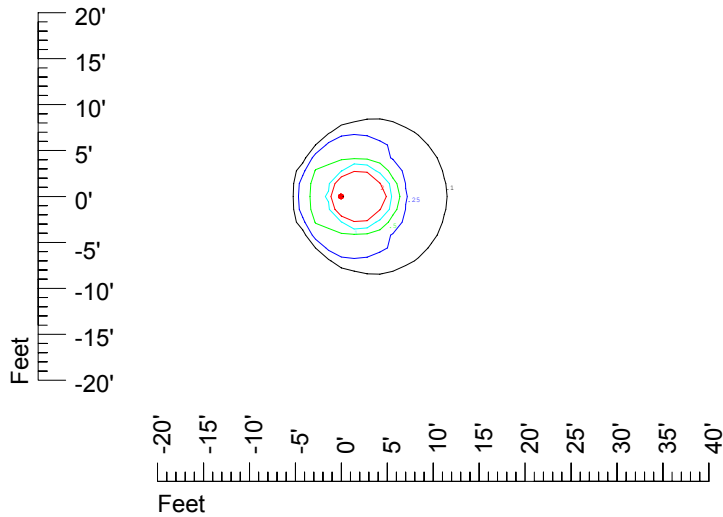

IES File: C8944

Lighting level in fc / Distance in feet

Vertical plan 0° to 180°
Horizontal plan 0°

— 2 fc — 1 fc — 0.5 fc — 0.25 fc — 0.1 fc

IES Photometric files C8944

Isoline template at 7' mounting height

Isoline values — 0.1 fc — 0.25 fc — 0.5 fc — 1.0 fc — 2.0 fc

Mounting height 7' Tilt 0°

Mounting height 7' Tilt 30°

Mounting height 7' Tilt 15°

Mounting height 7' Tilt 45°

IES Photometric files C8944

Isoline template at 9' mounting height

Isoline values — 0.1 fc — 0.25 fc — 0.5 fc — 1.0 fc — 2.0 fc

Mounting height 9' Tilt 0°

Mounting height 9' Tilt 30°

Mounting height 9' Tilt 15°

Mounting height 9' Tilt 45°

IES Photometric files C8944

Isoline template at 11' mounting height

Isoline values — 0.1 fc — 0.25 fc — 0.5 fc — 1.0 fc — 2.0 fc

Mounting height 11' Tilt 0°

Mounting height 11' Tilt 30°

Mounting height 11' Tilt 15°

Mounting height 11' Tilt 45°

IES Photometric files C8944

Isoline template at 15' mounting height