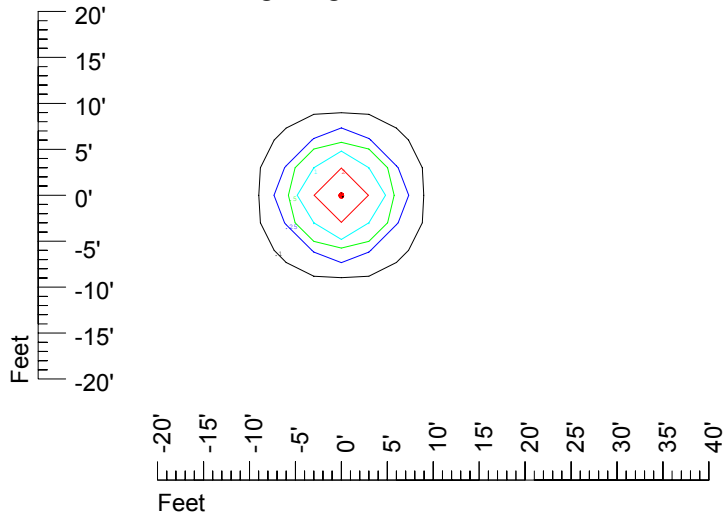

Isoline values — 0.1 fc — 0.25 fc — 0.5 fc — 1.0 fc — 2.0 fc

Mounting height 7' Tilt 0°

Mounting height 7' Tilt 30°

Mounting height 7' Tilt 15°

Mounting height 7' Tilt 45°

IES Photometric files C8944

Isoline template at 9' mounting height

Isoline values — 0.1 fc — 0.25 fc — 0.5 fc — 1.0 fc — 2.0 fc

Mounting height 9' Tilt 0°

Mounting height 9' Tilt 30°

Mounting height 9' Tilt 15°

Mounting height 9' Tilt 45°

IES Photometric files C8944

Isoline template at 11' mounting height

Isoline values — 0.1 fc — 0.25 fc — 0.5 fc — 1.0 fc — 2.0 fc

Mounting height 11' Tilt 0°

Mounting height 11' Tilt 30°

Mounting height 11' Tilt 15°

Mounting height 11' Tilt 45°

IES Photometric files C8944

Isoline template at 15' mounting height

Isoline values — 0.1 fc — 0.25 fc — 0.5 fc — 1.0 fc — 2.0 fc

Mounting height 15' Tilt 0°

Mounting height 15' Tilt 30°

Mounting height 15' Tilt 15°

Mounting height 15' Tilt 45°

IES Photometric files C8944

Isoline template at 20' mounting height