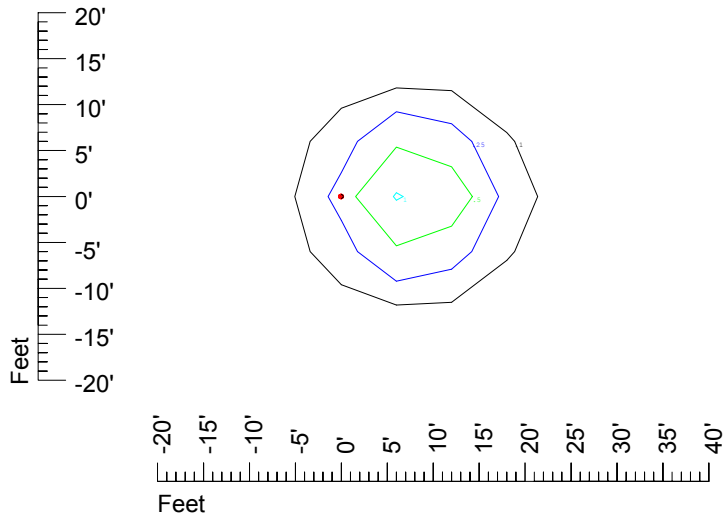

Isoline values — 0.1 fc — 0.25 fc — 0.5 fc — 1.0 fc — 2.0 fc

Mounting height 15' Tilt 0°

Mounting height 15' Tilt 30°

Mounting height 15' Tilt 15°

Mounting height 15' Tilt 45°

IES Photometric files C8944

Isoline template at 20' mounting height

Isoline values — 0.1 fc — 0.25 fc — 0.5 fc — 1.0 fc — 2.0 fc

Mounting height 20' Tilt 0°

Mounting height 20' Tilt 30°

Mounting height 20' Tilt 15°

Mounting height 20' Tilt 45°

IES Photometric files C8944

Isoline template at 25' mounting height

Isoline values — 0.1 fc — 0.25 fc — 0.5 fc — 1.0 fc — 2.0 fc

Mounting height 25' Tilt 0°

Mounting height 25' Tilt 30°

Mounting height 25' Tilt 15°

Mounting height 25' Tilt 45°

IES Photometric files C8944

Isoline template at 30' mounting height

Isoline values — 0.1 fc — 0.25 fc — 0.5 fc — 1.0 fc — 2.0 fc

Mounting height 30' Tilt 0°

Mounting height 30' Tilt 30°

Mounting height 30' Tilt 15°

Mounting height 30' Tilt 45°