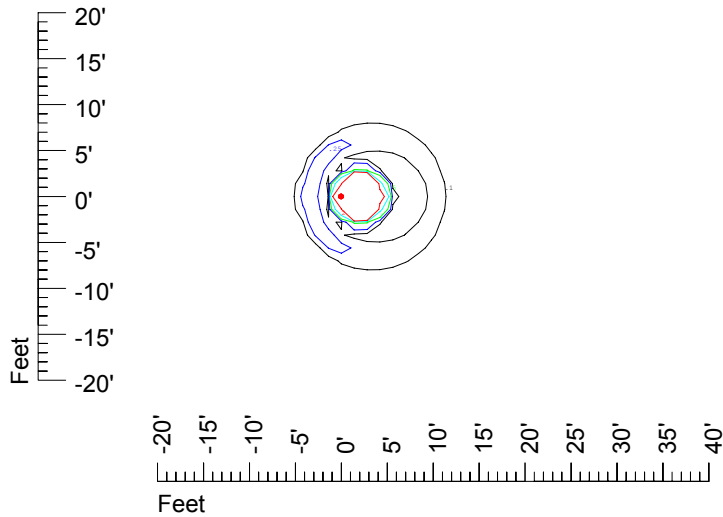

## Isoline template at 7' mounting height

Isoline values — 0.1 fc — 0.25 fc — 0.5 fc — 1.0 fc — 2.0 fc

Mounting height 7' Tilt 0°

Mounting height 7' Tilt 30°

Mounting height 7' Tilt 15°

Mounting height 7' Tilt 45°