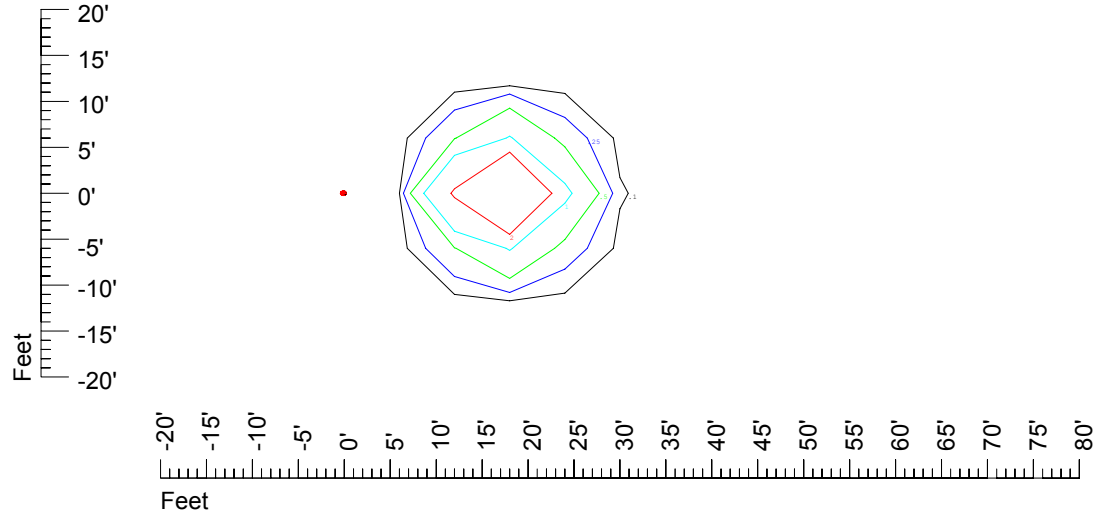

## Isoline template at 25' mounting height

Isoline values — 0.1 fc — 0.25 fc — 0.5 fc — 1.0 fc — 2.0 fc

Mounting height 25' Tilt 0°

Mounting height 25' Tilt 30°

Mounting height 25' Tilt 15°

Mounting height 25' Tilt 45°

## Isoline template at 30' mounting height

Isoline values — 0.1 fc — 0.25 fc — 0.5 fc — 1.0 fc — 2.0 fc

Mounting height 30' Tilt 0°

Mounting height 30' Tilt 30°

Mounting height 30' Tilt 15°

Mounting height 30' Tilt 45°