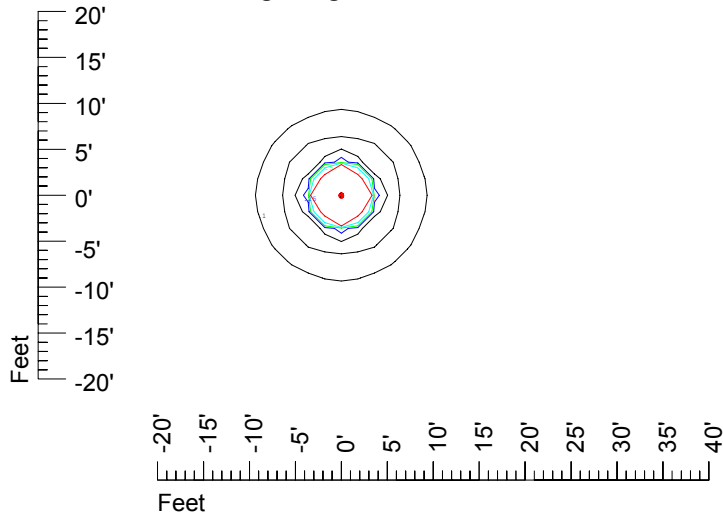

Isoline values — 0.1 fc — 0.25 fc — 0.5 fc — 1.0 fc — 2.0 fc

Mounting height 9' Tilt 0°