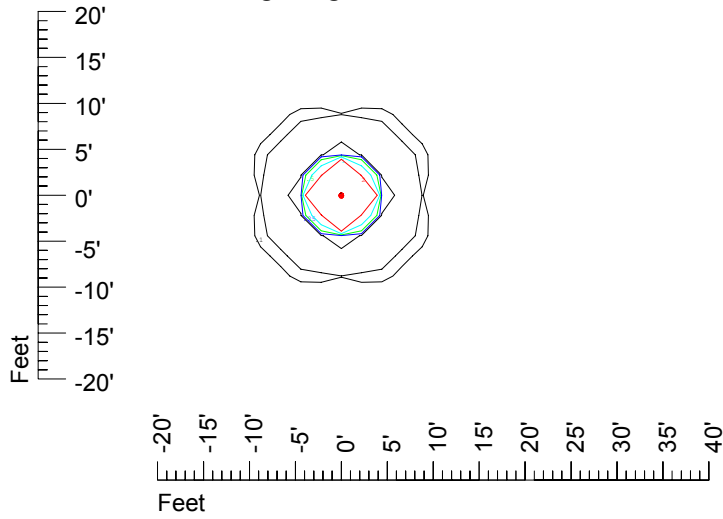

Isoline values — 0.1 fc — 0.25 fc — 0.5 fc — 1.0 fc — 2.0 fc

Mounting height 11' Tilt 0°