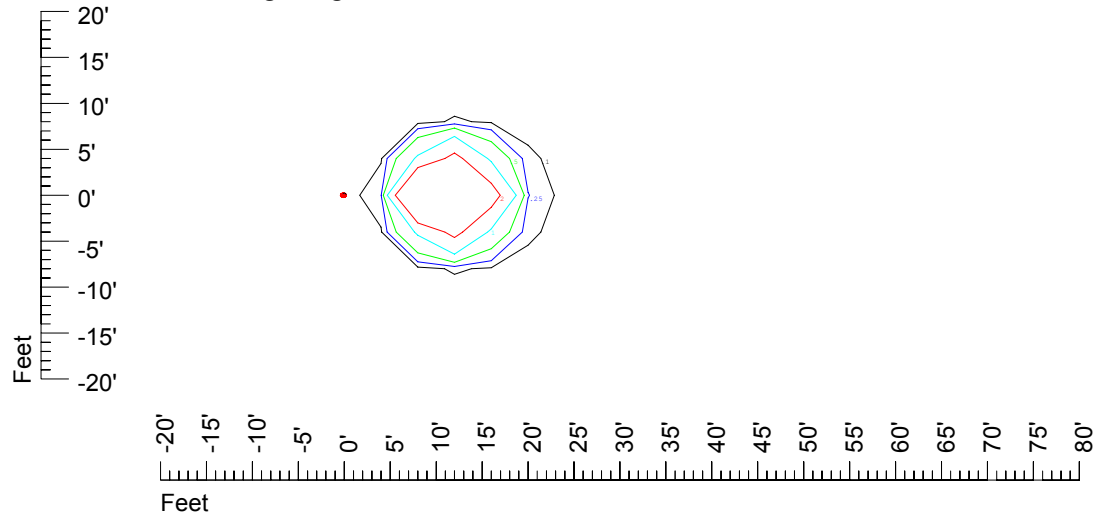

## Isoline template at 20' mounting height

Isoline values — 0.1 fc — 0.25 fc — 0.5 fc — 1.0 fc — 2.0 fc

Mounting height 20' Tilt 0°

Mounting height 20' Tilt 30°

Mounting height 20' Tilt 15°

Mounting height 20' Tilt 45°