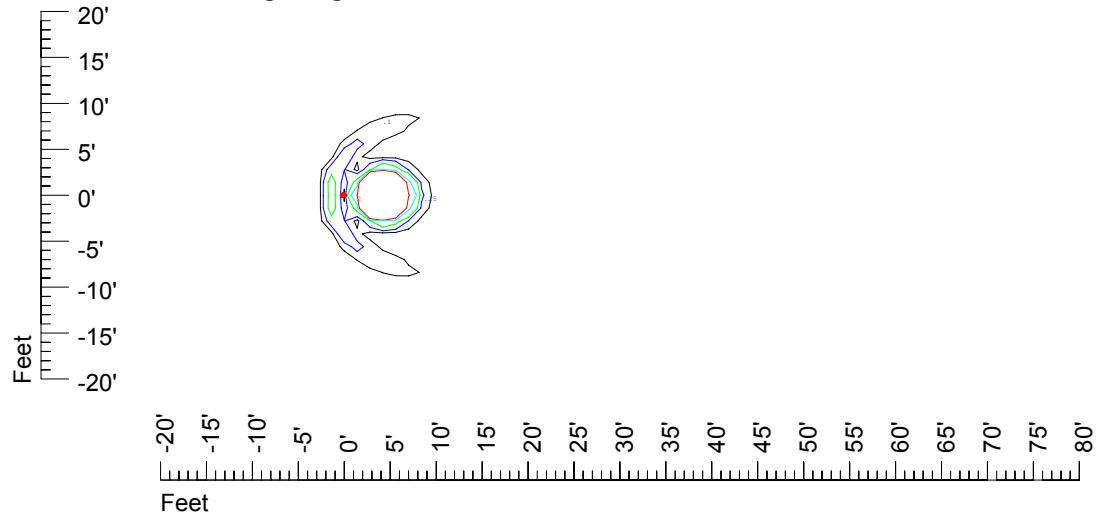

## Isoline template at 7' mounting height

Isoline values — 0.1 fc — 0.25 fc — 0.5 fc — 1.0 fc — 2.0 fc

Mounting height 7' Tilt 0°

Mounting height 7' Tilt 30°

Mounting height 7' Tilt 15°

Mounting height 7' Tilt 45°