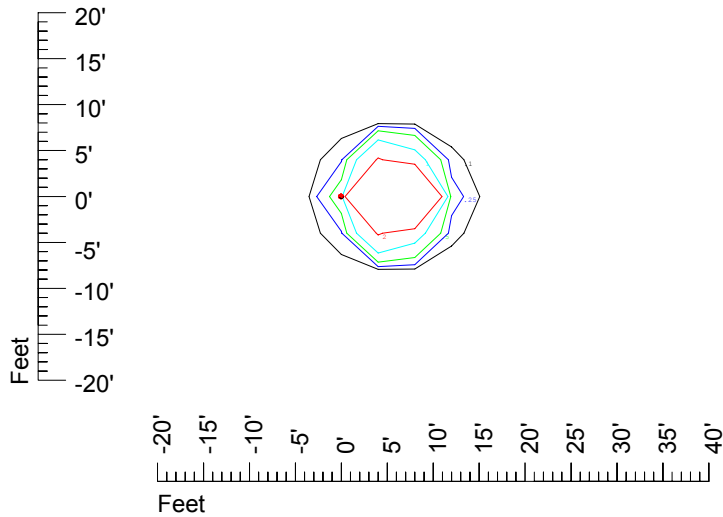

## Isoline template at 20' mounting height

Isoline values — 0.1 fc — 0.25 fc — 0.5 fc — 1.0 fc — 2.0 fc

Mounting height 20' Tilt 0°

Mounting height 20' Tilt 30°

Mounting height 20' Tilt 15°

Mounting height 20' Tilt 45°