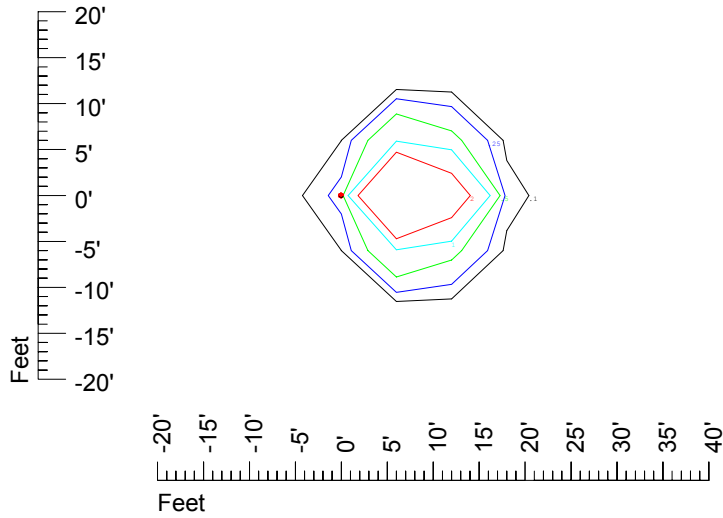

## Isoline template at 30' mounting height

Isoline values — 0.1 fc — 0.25 fc — 0.5 fc — 1.0 fc — 2.0 fc

Mounting height 30' Tilt 0°

Mounting height 30' Tilt 30°

Mounting height 30' Tilt 15°

Mounting height 30' Tilt 45°