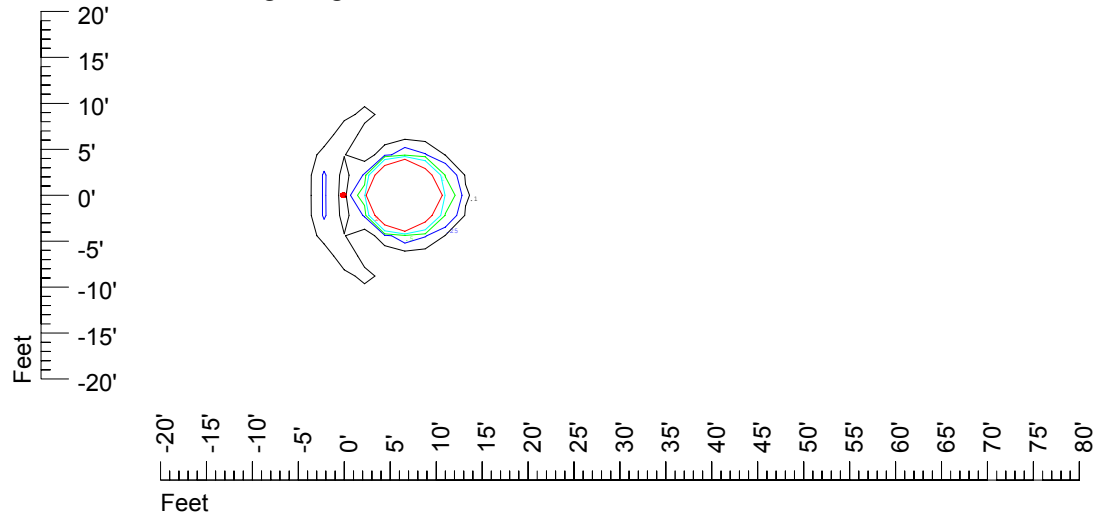

## Isoline template at 11' mounting height

Isoline values — 0.1 fc — 0.25 fc — 0.5 fc — 1.0 fc — 2.0 fc

Mounting height 11' Tilt 0°

Mounting height 11' Tilt 30°

Mounting height 11' Tilt 15°

Mounting height 11' Tilt 45°