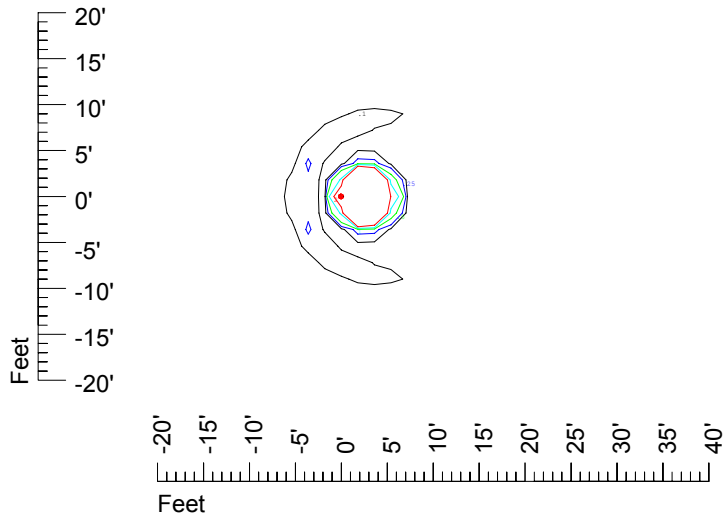

## Isoline template at 9' mounting height

Isoline values — 0.1 fc — 0.25 fc — 0.5 fc — 1.0 fc — 2.0 fc

Mounting height 9' Tilt 0°

Mounting height 9' Tilt 30°

Mounting height 9' Tilt 15°

Mounting height 9' Tilt 45°