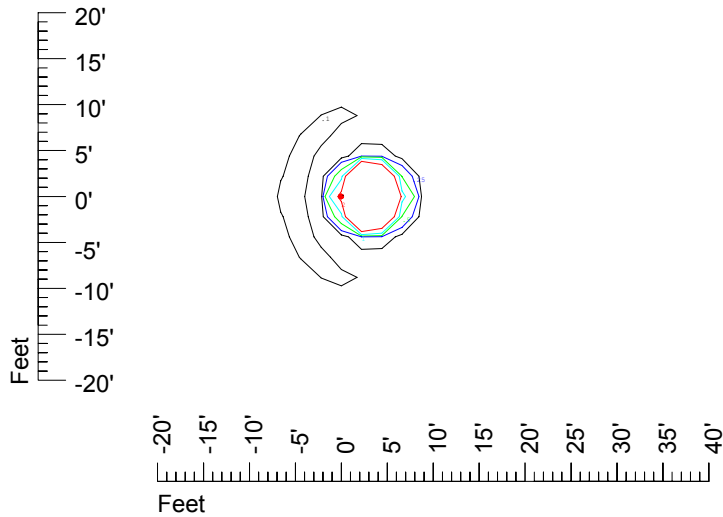

## Isoline template at 11' mounting height

Isoline values — 0.1 fc — 0.25 fc — 0.5 fc — 1.0 fc — 2.0 fc

Mounting height 11' Tilt 0°

Mounting height 11' Tilt 30°

Mounting height 11' Tilt 15°

Mounting height 11' Tilt 45°