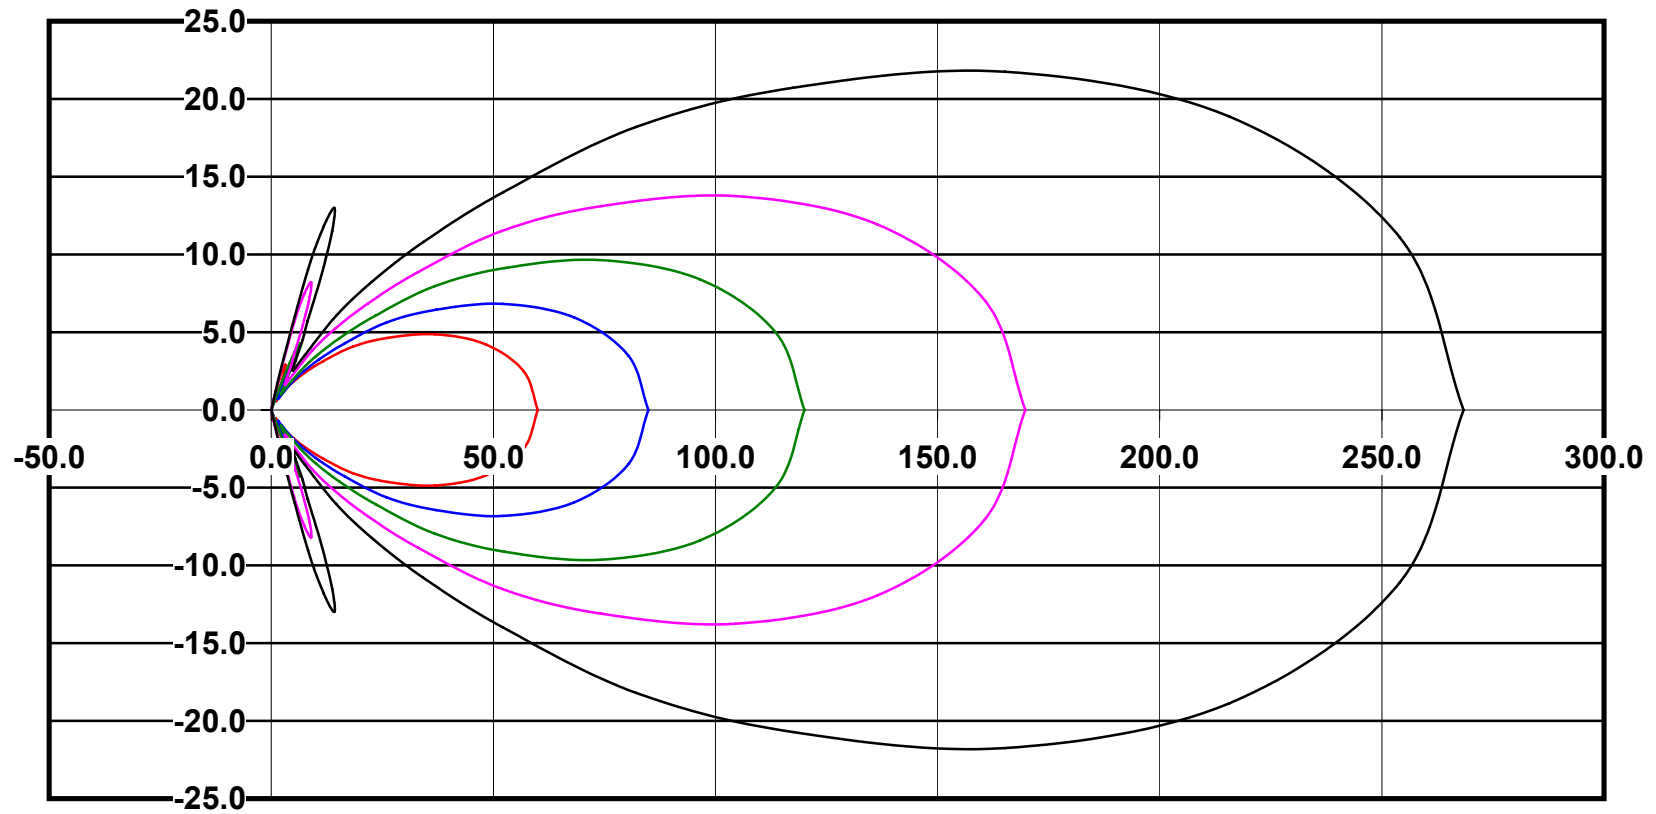

**IES File: C8943**

**Lighting level in fc / Distance in feet**

Vertical plan 0° to 180°  
Horizontal plan 0°

— 2 fc — 1 fc — 0.5 fc — 0.25 fc — 0.1 fc