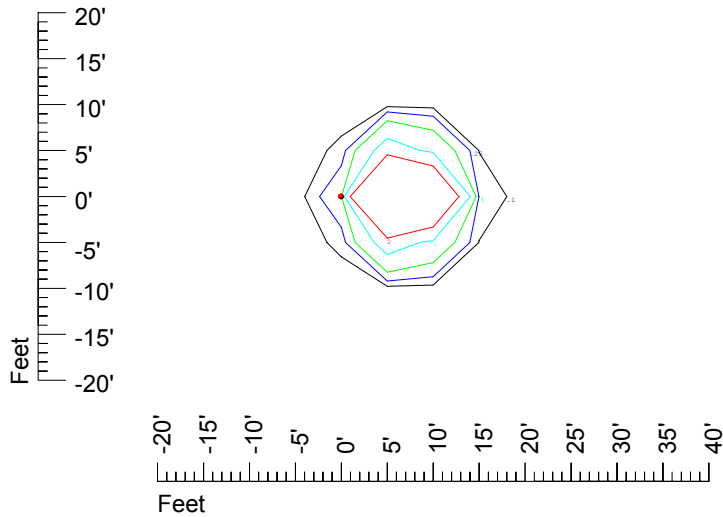

## Isoline template at 25' mounting height

Isoline values — 0.1 fc — 0.25 fc — 0.5 fc — 1.0 fc — 2.0 fc

Mounting height 25' Tilt 0°

Mounting height 25' Tilt 30°

Mounting height 25' Tilt 15°

Mounting height 25' Tilt 45°