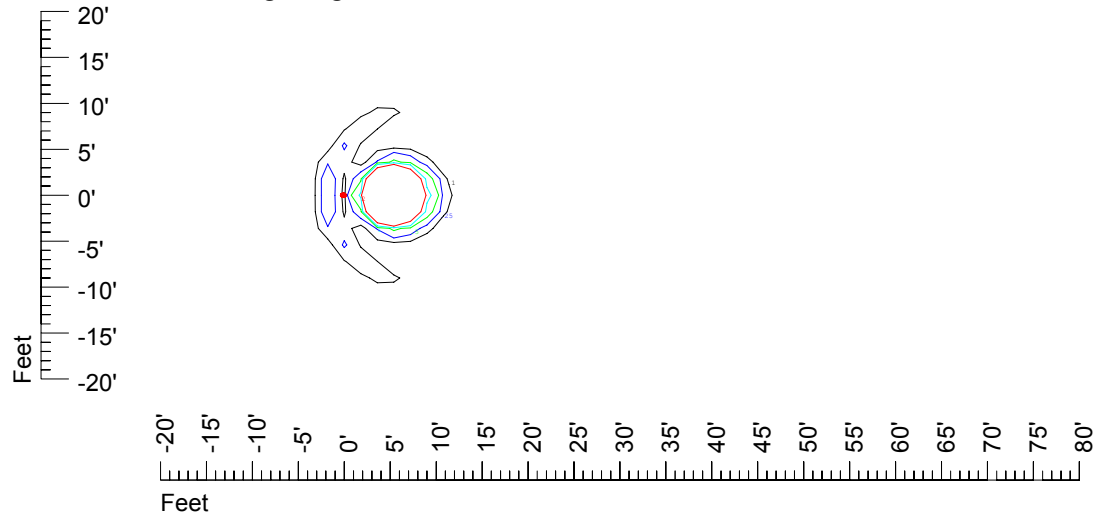

## Isoline template at 9' mounting height

Isoline values — 0.1 fc — 0.25 fc — 0.5 fc — 1.0 fc — 2.0 fc

Mounting height 9' Tilt 0°

Mounting height 9' Tilt 30°

Mounting height 9' Tilt 15°

Mounting height 9' Tilt 45°