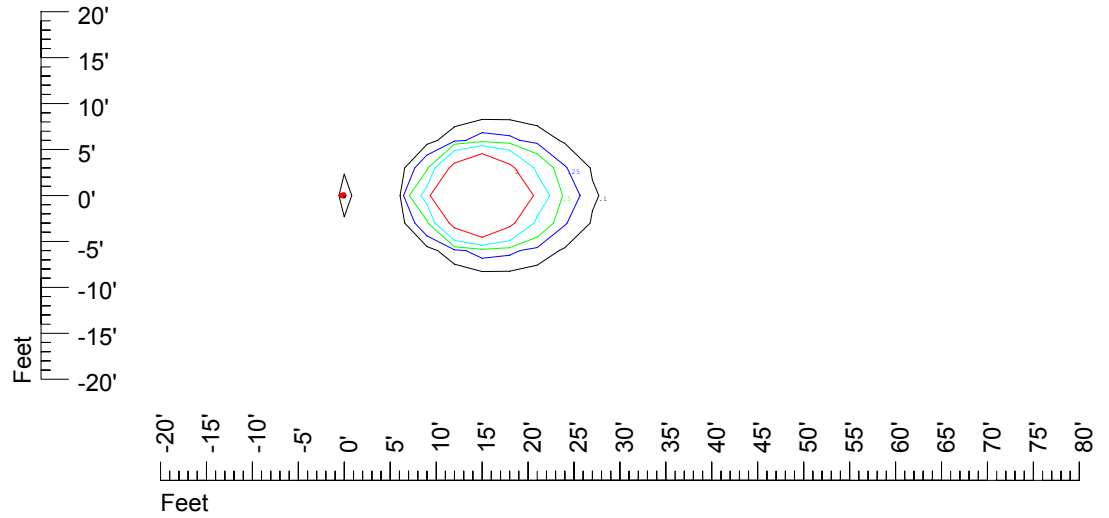

## Isoline template at 15' mounting height

Isoline values — 0.1 fc — 0.25 fc — 0.5 fc — 1.0 fc — 2.0 fc

Mounting height 15' Tilt 0°

Mounting height 15' Tilt 30°

Mounting height 15' Tilt 15°

Mounting height 15' Tilt 45°