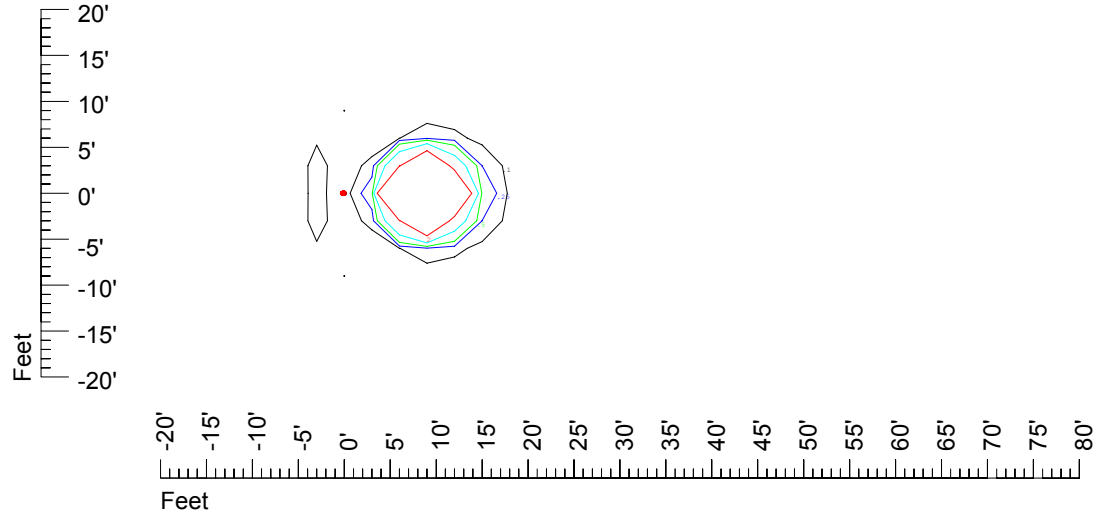

## Isoline template at 15' mounting height

Isoline values — 0.1 fc — 0.25 fc — 0.5 fc — 1.0 fc — 2.0 fc

Mounting height 15' Tilt 0°

Mounting height 15' Tilt 30°

Mounting height 15' Tilt 15°

Mounting height 15' Tilt 45°