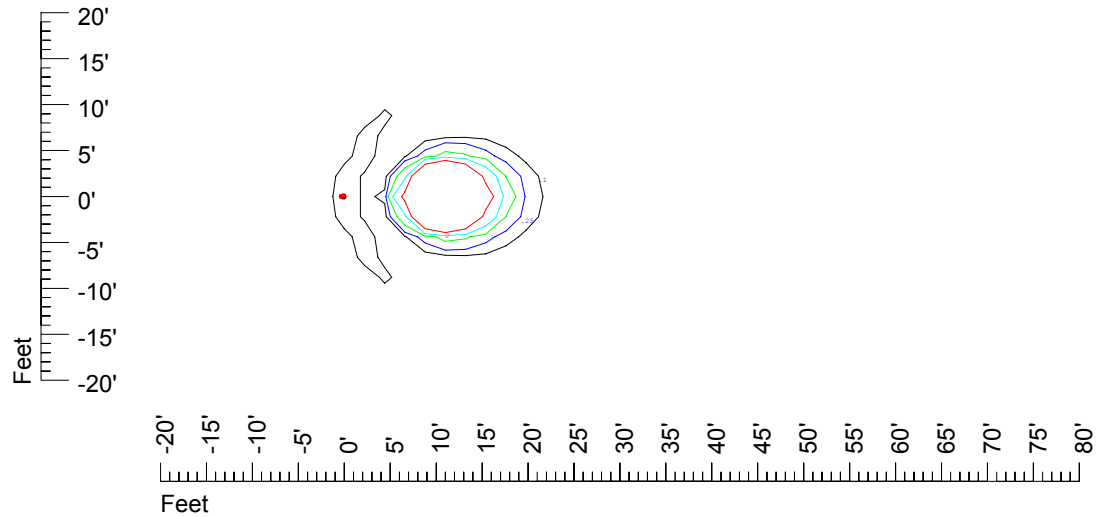

## Isoline template at 11' mounting height

Isoline values — 0.1 fc — 0.25 fc — 0.5 fc — 1.0 fc — 2.0 fc

Mounting height 11' Tilt 0°

Mounting height 11' Tilt 30°

Mounting height 11' Tilt 15°

Mounting height 11' Tilt 45°