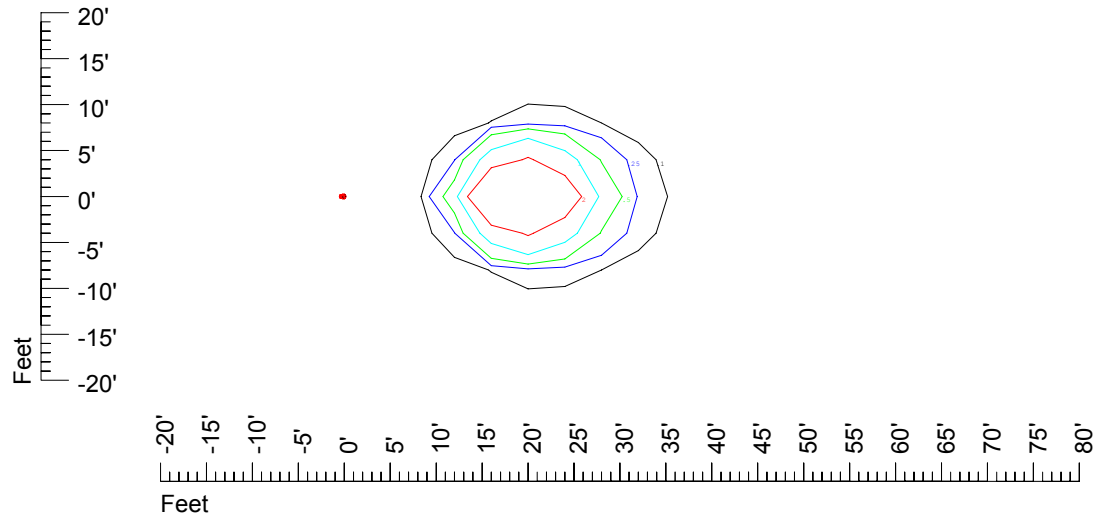

## Isoline template at 20' mounting height

Isoline values — 0.1 fc — 0.25 fc — 0.5 fc — 1.0 fc — 2.0 fc

Mounting height 20' Tilt 0°

Mounting height 20' Tilt 30°

Mounting height 20' Tilt 15°

Mounting height 20' Tilt 45°