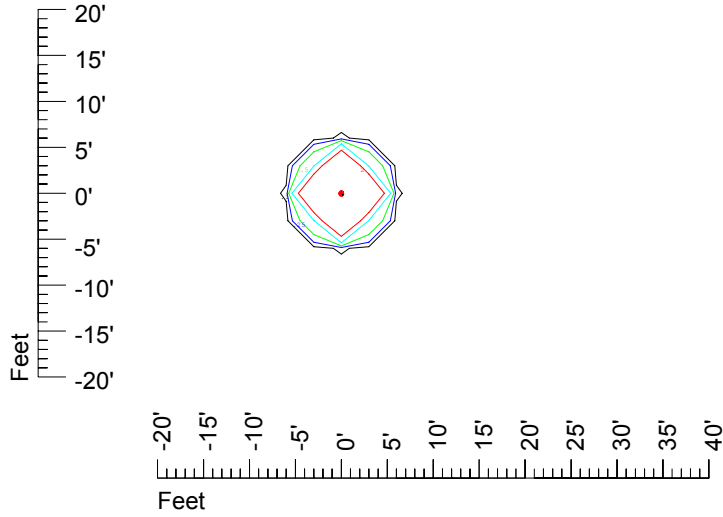

Isoline values — 0.1 fc — 0.25 fc — 0.5 fc — 1.0 fc — 2.0 fc

Mounting height 15' Tilt 0°