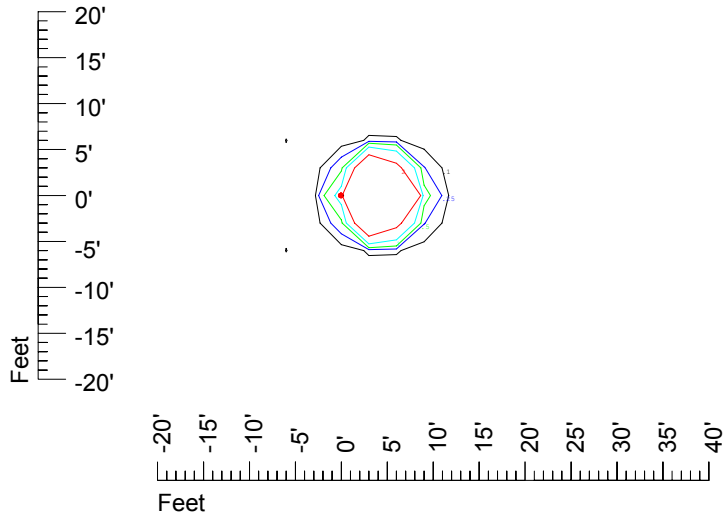

## Isoline template at 15' mounting height

Isoline values — 0.1 fc — 0.25 fc — 0.5 fc — 1.0 fc — 2.0 fc

Mounting height 15' Tilt 0°

Mounting height 15' Tilt 30°

Mounting height 15' Tilt 15°

Mounting height 15' Tilt 45°