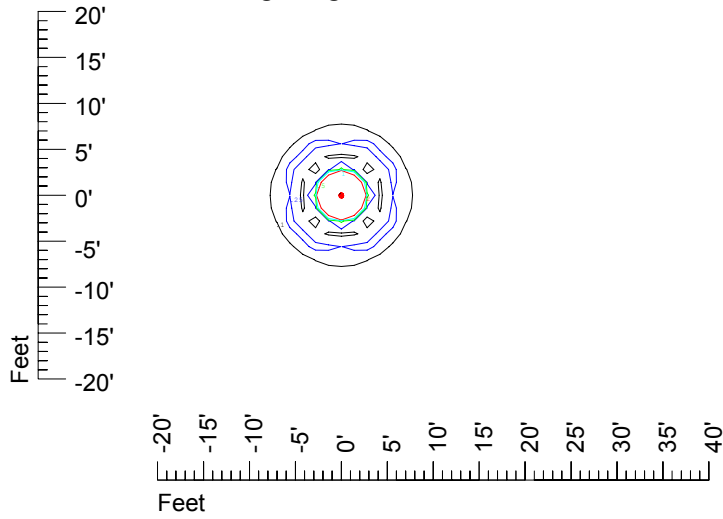

**IES File: C8943**

**Lighting level in fc / Distance in feet**

Vertical plan 0° to 180°  
Horizontal plan 0°

— 2 fc — 1 fc — 0.5 fc — 0.25 fc — 0.1 fc

## Isoline template at 7' mounting height

Isoline values — 0.1 fc — 0.25 fc — 0.5 fc — 1.0 fc — 2.0 fc

Mounting height 7' Tilt 0°

Mounting height 7' Tilt 30°

Mounting height 7' Tilt 15°

Mounting height 7' Tilt 45°