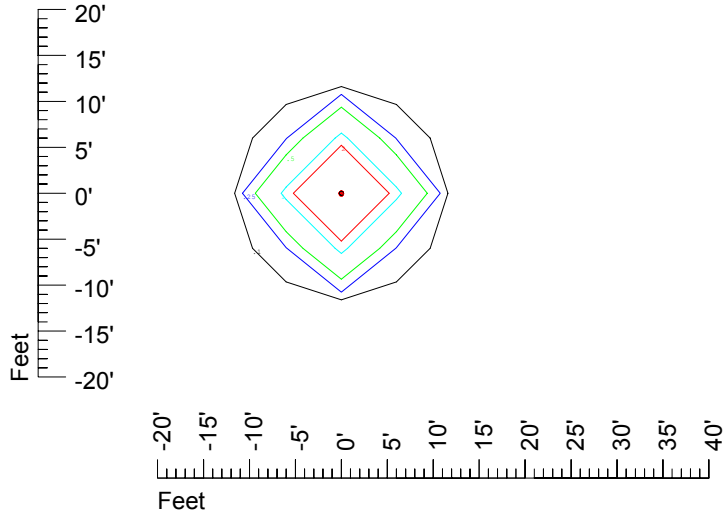

IES Photometric files C8943

Isoline template at 30' mounting height

Isoline values — 0.1 fc — 0.25 fc — 0.5 fc — 1.0 fc — 2.0 fc

Mounting height 30' Tilt 0°