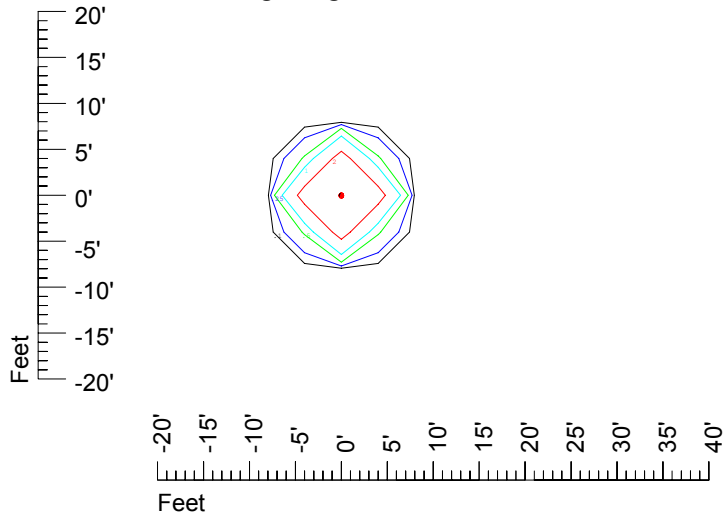

Isoline values — 0.1 fc — 0.25 fc — 0.5 fc — 1.0 fc — 2.0 fc

Mounting height 20' Tilt 0°