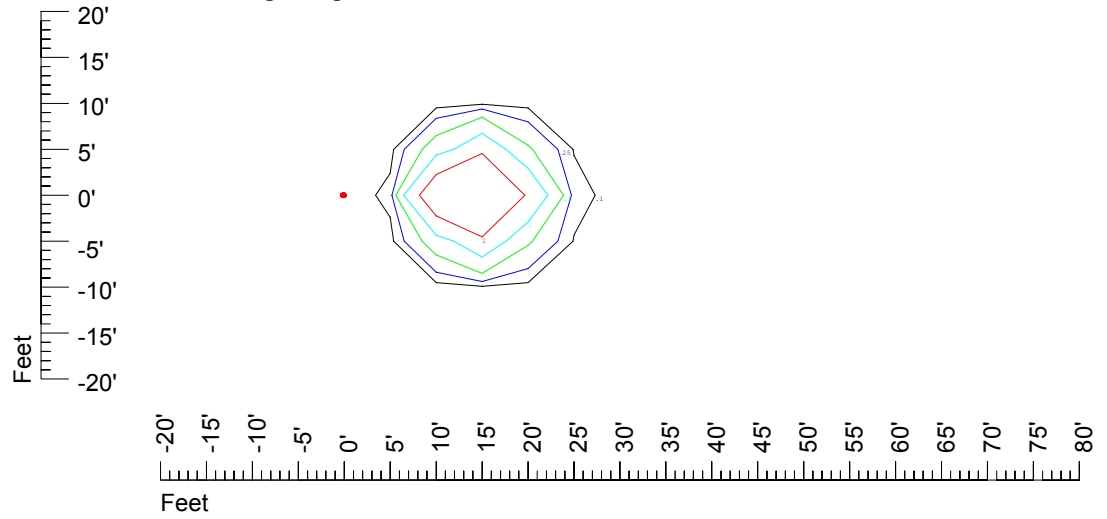

## Isoline template at 25' mounting height

Isoline values — 0.1 fc — 0.25 fc — 0.5 fc — 1.0 fc — 2.0 fc

Mounting height 25' Tilt 0°

Mounting height 25' Tilt 30°

Mounting height 25' Tilt 15°

Mounting height 25' Tilt 45°