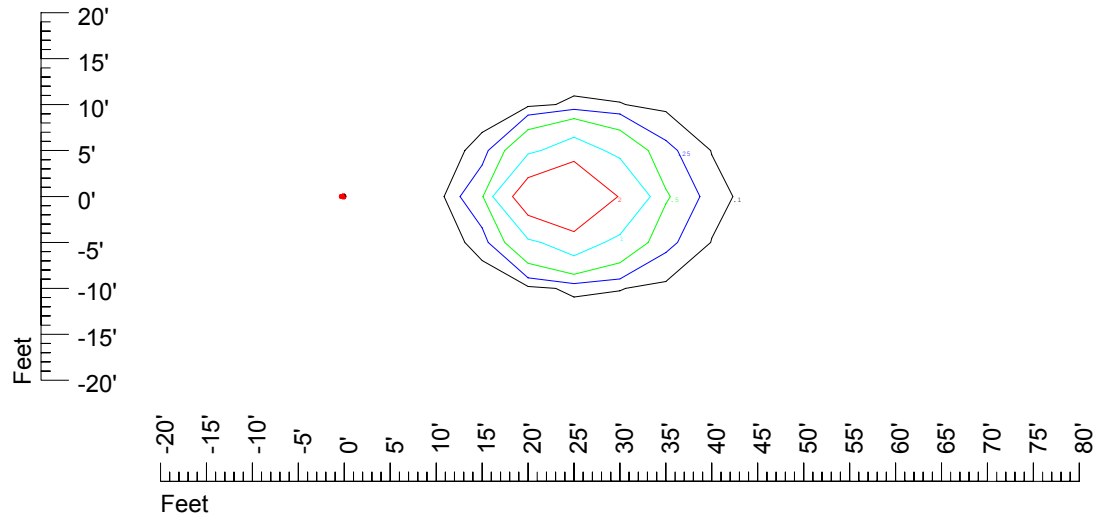

## Isoline template at 25' mounting height

Isoline values — 0.1 fc — 0.25 fc — 0.5 fc — 1.0 fc — 2.0 fc

Mounting height 25' Tilt 0°

Mounting height 25' Tilt 30°

Mounting height 25' Tilt 15°

Mounting height 25' Tilt 45°