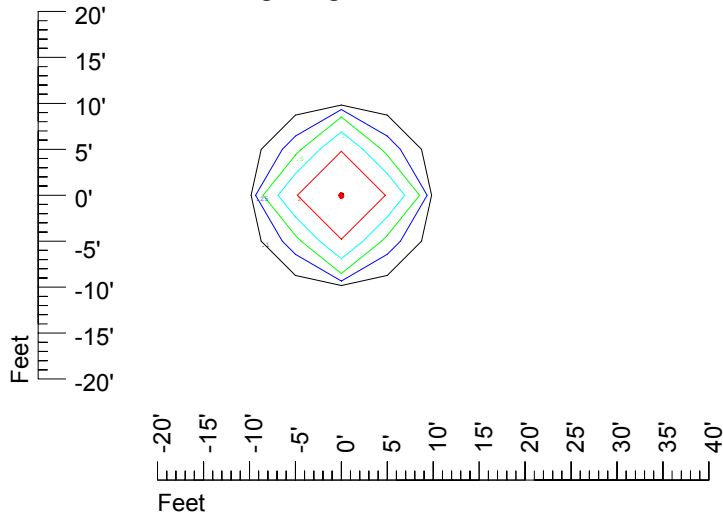

Isoline values — 0.1 fc — 0.25 fc — 0.5 fc — 1.0 fc — 2.0 fc

Mounting height 25' Tilt 0°