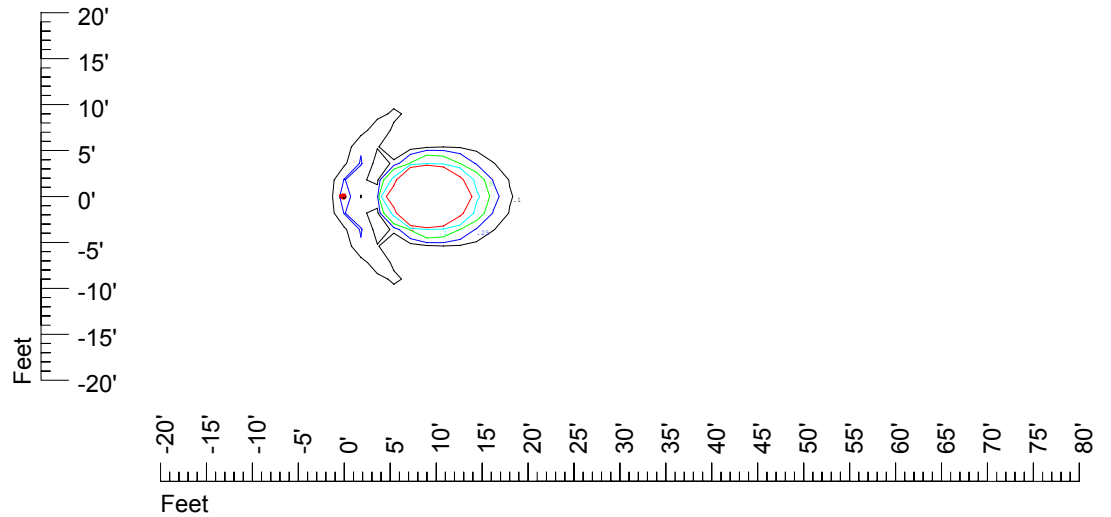

## Isoline template at 9' mounting height

Isoline values — 0.1 fc — 0.25 fc — 0.5 fc — 1.0 fc — 2.0 fc

Mounting height 9' Tilt 0°

Mounting height 9' Tilt 30°

Mounting height 9' Tilt 15°

Mounting height 9' Tilt 45°