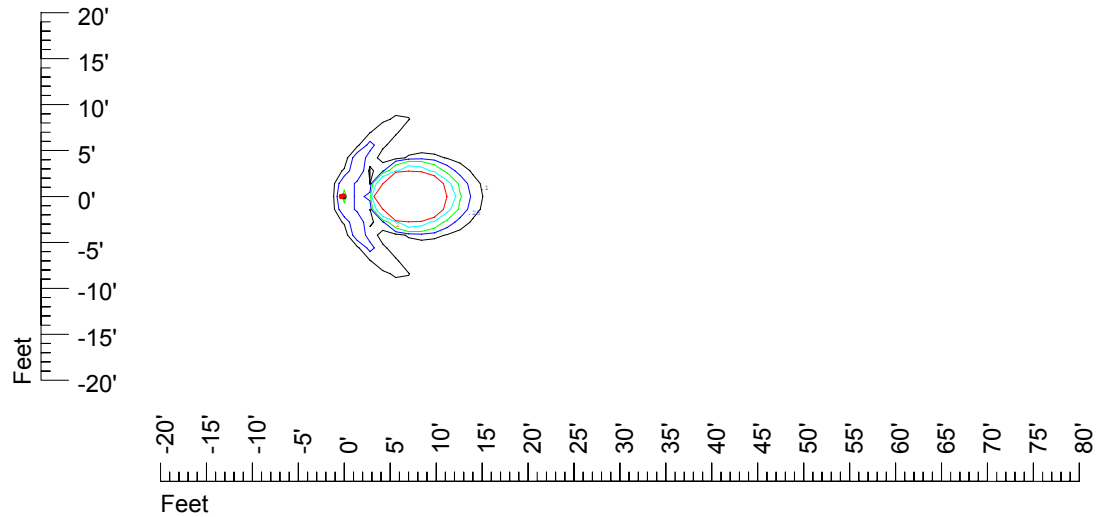

## Isoline template at 7' mounting height

Isoline values — 0.1 fc — 0.25 fc — 0.5 fc — 1.0 fc — 2.0 fc

Mounting height 7' Tilt 0°

Mounting height 7' Tilt 30°

Mounting height 7' Tilt 15°

Mounting height 7' Tilt 45°