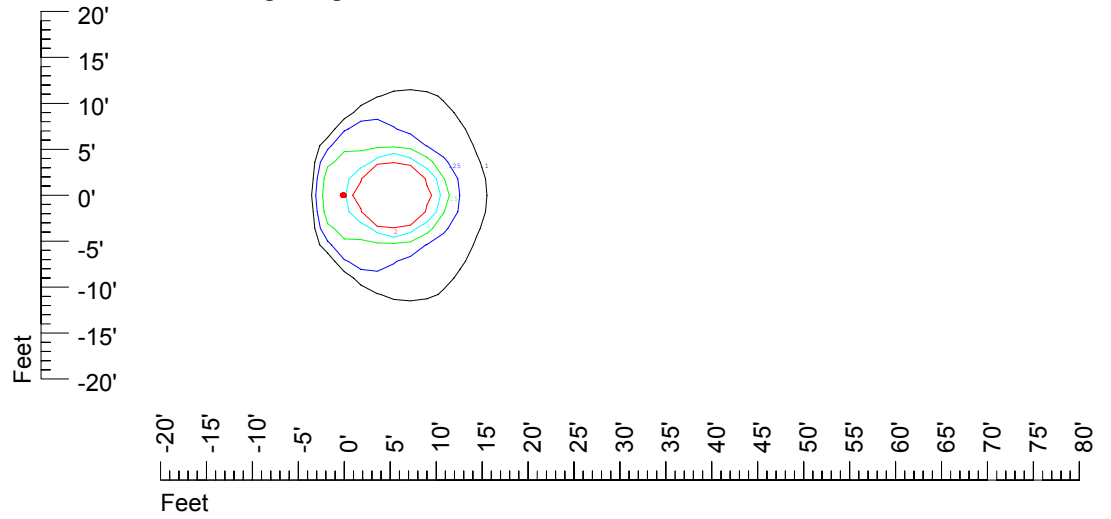

Isoline values — 0.1 fc — 0.25 fc — 0.5 fc — 1.0 fc — 2.0 fc

Mounting height 7' Tilt 0°

Mounting height 7' Tilt 30°

Mounting height 7' Tilt 15°

Mounting height 7' Tilt 45°

IES Photometric files C8942

Isoline template at 9' mounting height

Isoline values — 0.1 fc — 0.25 fc — 0.5 fc — 1.0 fc — 2.0 fc

Mounting height 9' Tilt 0°

Mounting height 9' Tilt 30°

Mounting height 9' Tilt 15°

Mounting height 9' Tilt 45°

IES Photometric files C8942

Isoline template at 11' mounting height