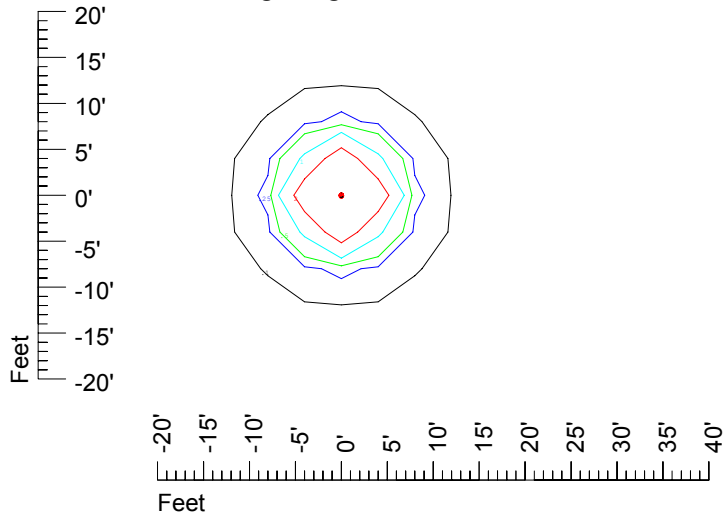

Isoline values — 0.1 fc — 0.25 fc — 0.5 fc — 1.0 fc — 2.0 fc

Mounting height 7' Tilt 0°

Mounting height 7' Tilt 30°

Mounting height 7' Tilt 15°

Mounting height 7' Tilt 45°

IES Photometric files C8942

Isoline template at 9' mounting height

Isoline values — 0.1 fc — 0.25 fc — 0.5 fc — 1.0 fc — 2.0 fc

Mounting height 11' Tilt 0°

Mounting height 11' Tilt 30°

Mounting height 11' Tilt 15°

Mounting height 11' Tilt 45°

IES Photometric files C8942

Isoline template at 15' mounting height

Isoline values — 0.1 fc — 0.25 fc — 0.5 fc — 1.0 fc — 2.0 fc

Mounting height 15' Tilt 0°

Mounting height 15' Tilt 30°

Mounting height 15' Tilt 15°

Mounting height 15' Tilt 45°

IES Photometric files C8942

Isoline template at 20' mounting height

Isoline values — 0.1 fc — 0.25 fc — 0.5 fc — 1.0 fc — 2.0 fc

Mounting height 20' Tilt 0°

Mounting height 20' Tilt 30°

Mounting height 20' Tilt 15°

Mounting height 20' Tilt 45°

IES Photometric files C8942

Isoline template at 25' mounting height