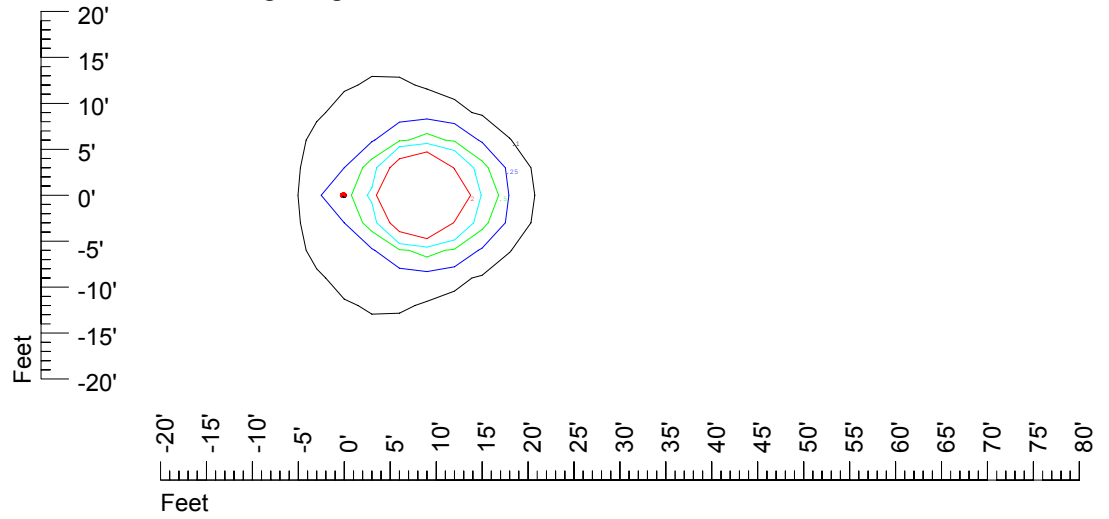

Isoline values — 0.1 fc — 0.25 fc — 0.5 fc — 1.0 fc — 2.0 fc

Mounting height 9' Tilt 0°

Mounting height 9' Tilt 30°

Mounting height 9' Tilt 15°

Mounting height 9' Tilt 45°

IES Photometric files C8942

Isoline template at 11' mounting height

Isoline values — 0.1 fc — 0.25 fc — 0.5 fc — 1.0 fc — 2.0 fc

Mounting height 11' Tilt 0°

Mounting height 11' Tilt 30°

Mounting height 11' Tilt 15°

Mounting height 11' Tilt 45°

IES Photometric files C8942

Isoline template at 15' mounting height

Isoline values — 0.1 fc — 0.25 fc — 0.5 fc — 1.0 fc — 2.0 fc

Mounting height 15' Tilt 0°

Mounting height 15' Tilt 30°

Mounting height 15' Tilt 15°

Mounting height 15' Tilt 45°

IES Photometric files C8942

Isoline template at 20' mounting height