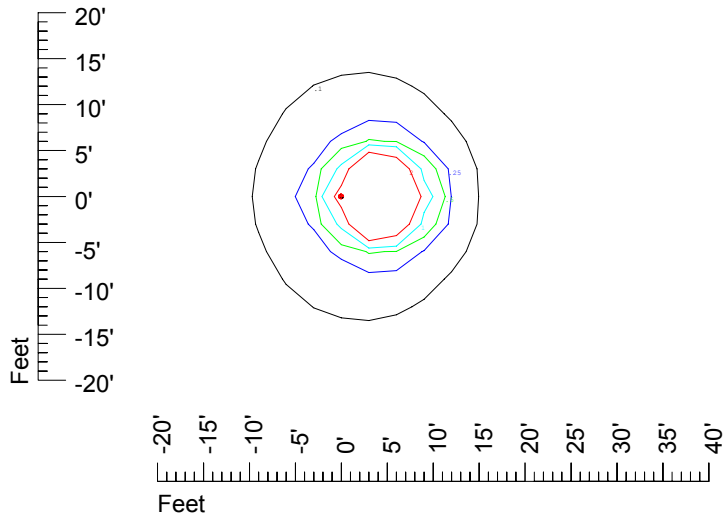

Isoline values — 0.1 fc — 0.25 fc — 0.5 fc — 1.0 fc — 2.0 fc

Mounting height 9' Tilt 0°

Mounting height 9' Tilt 30°

Mounting height 9' Tilt 15°

Mounting height 9' Tilt 45°

IES Photometric files C8942

Isoline template at 11' mounting height

Isoline values — 0.1 fc — 0.25 fc — 0.5 fc — 1.0 fc — 2.0 fc

Mounting height 11' Tilt 0°

Mounting height 11' Tilt 30°

Mounting height 11' Tilt 15°

Mounting height 11' Tilt 45°

IES Photometric files C8942

Isoline template at 15' mounting height

Isoline values — 0.1 fc — 0.25 fc — 0.5 fc — 1.0 fc — 2.0 fc

Mounting height 15' Tilt 0°

Mounting height 15' Tilt 30°

Mounting height 15' Tilt 15°

Mounting height 15' Tilt 45°

IES Photometric files C8942

Isoline template at 20' mounting height

Isoline values — 0.1 fc — 0.25 fc — 0.5 fc — 1.0 fc — 2.0 fc

Mounting height 20' Tilt 0°

Mounting height 20' Tilt 30°

Mounting height 20' Tilt 15°

Mounting height 20' Tilt 45°

IES Photometric files C8942

Isoline template at 25' mounting height