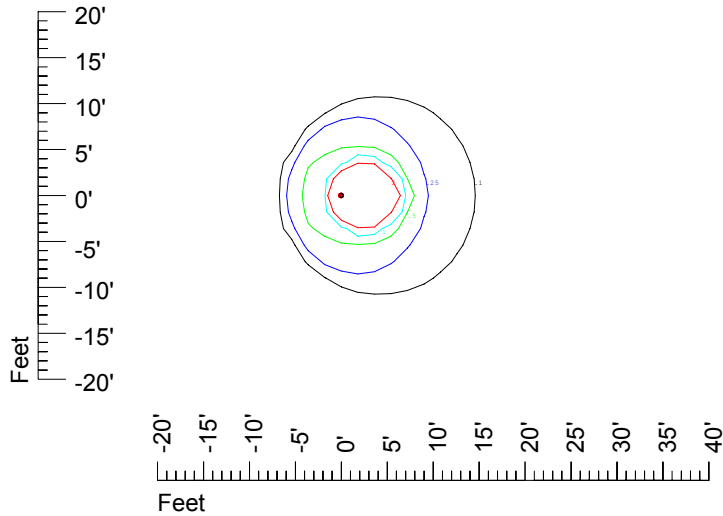

Isoline values — 0.1 fc — 0.25 fc — 0.5 fc — 1.0 fc — 2.0 fc

Mounting height 7' Tilt 0°

Mounting height 7' Tilt 30°

Mounting height 7' Tilt 15°

Mounting height 7' Tilt 45°

IES Photometric files C8942

Isoline template at 9' mounting height

Isoline values — 0.1 fc — 0.25 fc — 0.5 fc — 1.0 fc — 2.0 fc

Mounting height 9' Tilt 0°

Mounting height 9' Tilt 30°

Mounting height 9' Tilt 15°

Mounting height 9' Tilt 45°

IES Photometric files C8942

Isoline template at 11' mounting height

Isoline values — 0.1 fc — 0.25 fc — 0.5 fc — 1.0 fc — 2.0 fc

Mounting height 11' Tilt 0°

Mounting height 11' Tilt 30°

Mounting height 11' Tilt 15°

Mounting height 11' Tilt 45°

IES Photometric files C8942

Isoline template at 15' mounting height

Isoline values — 0.1 fc — 0.25 fc — 0.5 fc — 1.0 fc — 2.0 fc

Mounting height 15' Tilt 0°

Mounting height 15' Tilt 30°

Mounting height 15' Tilt 15°

Mounting height 15' Tilt 45°

IES Photometric files C8942

Isoline template at 20' mounting height