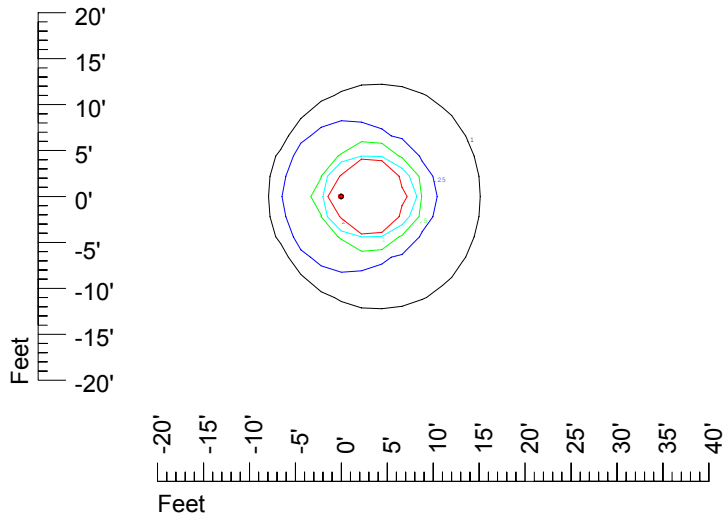

Isoline values — 0.1 fc — 0.25 fc — 0.5 fc — 1.0 fc — 2.0 fc

Mounting height 7' Tilt 0°

Mounting height 7' Tilt 30°

Mounting height 7' Tilt 15°

Mounting height 7' Tilt 45°

IES Photometric files C8942

Isoline template at 9' mounting height

Isoline values — 0.1 fc — 0.25 fc — 0.5 fc — 1.0 fc — 2.0 fc

Mounting height 9' Tilt 0°

Mounting height 9' Tilt 30°

Mounting height 9' Tilt 15°

Mounting height 9' Tilt 45°

IES Photometric files C8942

Isoline template at 11' mounting height

Isoline values — 0.1 fc — 0.25 fc — 0.5 fc — 1.0 fc — 2.0 fc

Mounting height 11' Tilt 0°

Mounting height 11' Tilt 30°

Mounting height 11' Tilt 15°

Mounting height 11' Tilt 45°

IES Photometric files C8942

Isoline template at 15' mounting height

Isoline values — 0.1 fc — 0.25 fc — 0.5 fc — 1.0 fc — 2.0 fc

Mounting height 15' Tilt 0°

Mounting height 15' Tilt 30°

Mounting height 15' Tilt 15°

Mounting height 15' Tilt 45°

IES Photometric files C8942

Isoline template at 20' mounting height