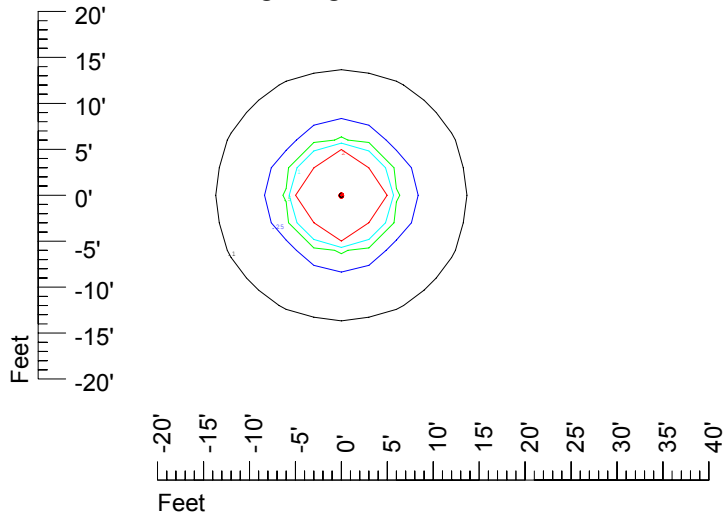

Isoline values — 0.1 fc — 0.25 fc — 0.5 fc — 1.0 fc — 2.0 fc

Mounting height 7' Tilt 0°

Mounting height 7' Tilt 30°

Mounting height 7' Tilt 15°

Mounting height 7' Tilt 45°

IES Photometric files C8942

Isoline template at 9' mounting height

Isoline values — 0.1 fc — 0.25 fc — 0.5 fc — 1.0 fc — 2.0 fc

Mounting height 9' Tilt 0°

Mounting height 9' Tilt 30°

Mounting height 9' Tilt 15°

Mounting height 9' Tilt 45°

IES Photometric files C8942

Isoline template at 11' mounting height

Isoline values — 0.1 fc — 0.25 fc — 0.5 fc — 1.0 fc — 2.0 fc

Mounting height 11' Tilt 0°

Mounting height 11' Tilt 30°

Mounting height 11' Tilt 15°

Mounting height 11' Tilt 45°

IES Photometric files C8942

Isoline template at 15' mounting height

Isoline values — 0.1 fc — 0.25 fc — 0.5 fc — 1.0 fc — 2.0 fc

Mounting height 15' Tilt 0°

Mounting height 15' Tilt 30°

Mounting height 15' Tilt 15°

Mounting height 15' Tilt 45°

IES Photometric files C8942

Isoline template at 20' mounting height