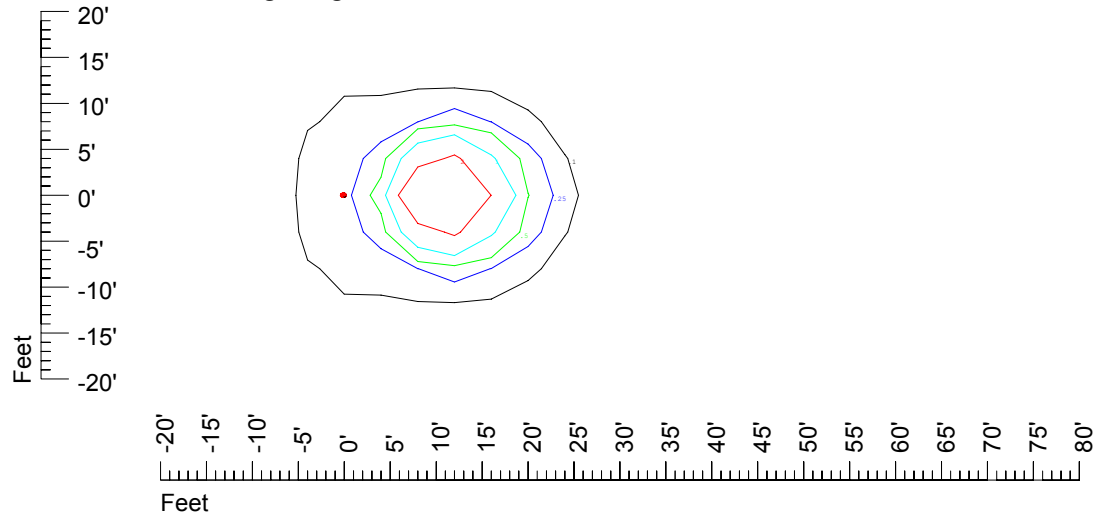

Isoline values — 0.1 fc — 0.25 fc — 0.5 fc — 1.0 fc — 2.0 fc

Mounting height 11' Tilt 0°

Mounting height 11' Tilt 30°

Mounting height 11' Tilt 15°

Mounting height 11' Tilt 45°

IES Photometric files C8942

Isoline template at 15' mounting height

Isoline values — 0.1 fc — 0.25 fc — 0.5 fc — 1.0 fc — 2.0 fc

Mounting height 15' Tilt 0°

Mounting height 15' Tilt 30°

Mounting height 15' Tilt 15°

Mounting height 15' Tilt 45°

IES Photometric files C8942

Isoline template at 20' mounting height

Isoline values — 0.1 fc — 0.25 fc — 0.5 fc — 1.0 fc — 2.0 fc

Mounting height 20' Tilt 0°

Mounting height 20' Tilt 30°

Mounting height 20' Tilt 15°

Mounting height 20' Tilt 45°

IES Photometric files C8942

Isoline template at 25' mounting height