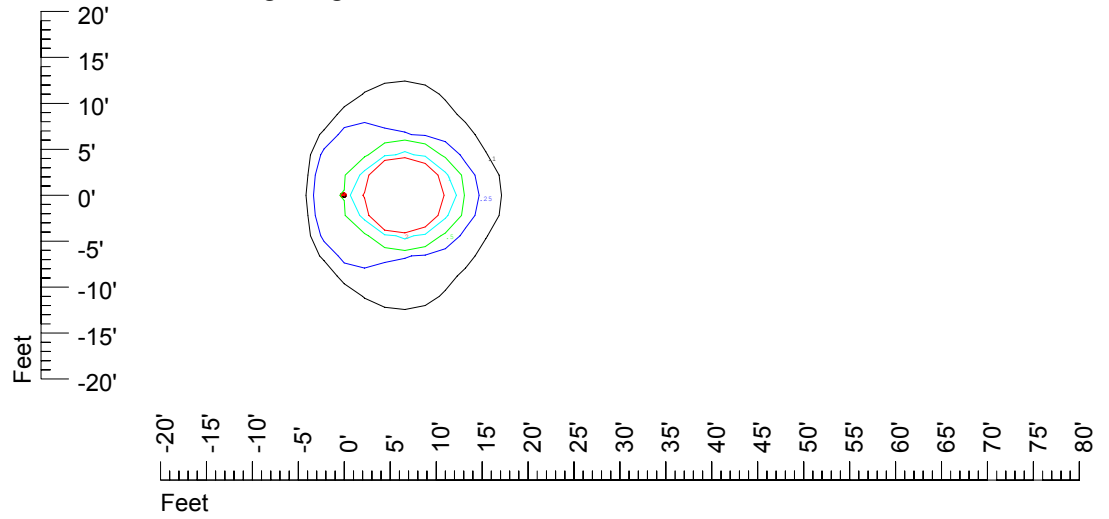

Isoline values — 0.1 fc — 0.25 fc — 0.5 fc — 1.0 fc — 2.0 fc

Mounting height 7' Tilt 0°

Mounting height 7' Tilt 30°

Mounting height 7' Tilt 15°

Mounting height 7' Tilt 45°

IES Photometric files C8942

Isoline template at 9' mounting height

Isoline values — 0.1 fc — 0.25 fc — 0.5 fc — 1.0 fc — 2.0 fc

Mounting height 9' Tilt 0°

Mounting height 9' Tilt 30°

Mounting height 9' Tilt 15°

Mounting height 9' Tilt 45°

IES Photometric files C8942

Isoline template at 11' mounting height

Isoline values — 0.1 fc — 0.25 fc — 0.5 fc — 1.0 fc — 2.0 fc

Mounting height 11' Tilt 0°

Mounting height 11' Tilt 30°

Mounting height 11' Tilt 15°

Mounting height 11' Tilt 45°

IES Photometric files C8942

Isoline template at 15' mounting height