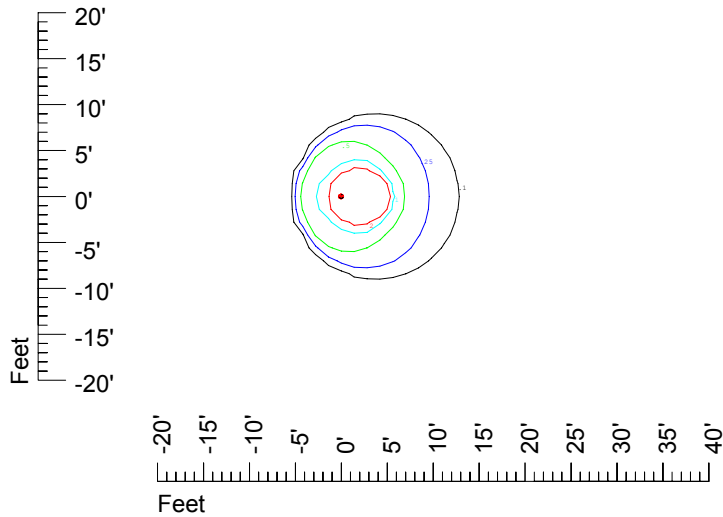

IES File: C8942

Lighting level in fc / Distance in feet

Vertical plan 0° to 180°
Horizontal plan 0°

— 2 fc — 1 fc — 0.5 fc — 0.25 fc — 0.1 fc

IES Photometric files C8942

Isoline template at 7' mounting height

Isoline values — 0.1 fc — 0.25 fc — 0.5 fc — 1.0 fc — 2.0 fc

Mounting height 7' Tilt 0°

Mounting height 7' Tilt 30°

Mounting height 7' Tilt 15°

Mounting height 7' Tilt 45°

IES Photometric files C8942

Isoline template at 9' mounting height

Isoline values — 0.1 fc — 0.25 fc — 0.5 fc — 1.0 fc — 2.0 fc

Mounting height 9' Tilt 0°

Mounting height 9' Tilt 30°

Mounting height 9' Tilt 15°

Mounting height 9' Tilt 45°

IES Photometric files C8942

Isoline template at 11' mounting height

Isoline values — 0.1 fc — 0.25 fc — 0.5 fc — 1.0 fc — 2.0 fc

Mounting height 11' Tilt 0°

Mounting height 11' Tilt 30°

Mounting height 11' Tilt 15°

Mounting height 11' Tilt 45°

IES Photometric files C8942

Isoline template at 15' mounting height