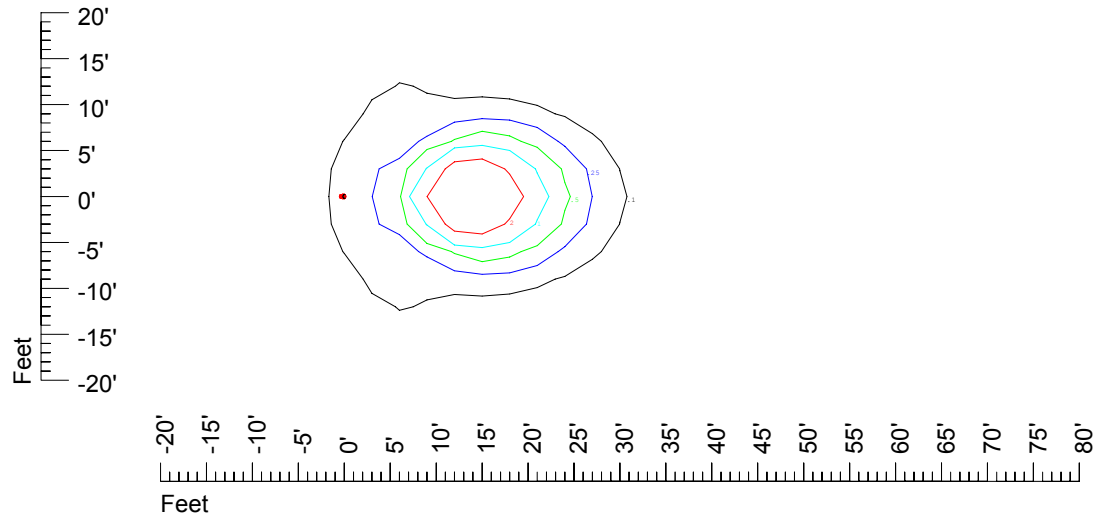

Isoline values — 0.1 fc — 0.25 fc — 0.5 fc — 1.0 fc — 2.0 fc

Mounting height 9' Tilt 0°

Mounting height 9' Tilt 30°

Mounting height 9' Tilt 15°

Mounting height 9' Tilt 45°

IES Photometric files C8942

Isoline template at 11' mounting height

Isoline values — 0.1 fc — 0.25 fc — 0.5 fc — 1.0 fc — 2.0 fc

Mounting height 11' Tilt 0°

Mounting height 11' Tilt 30°

Mounting height 11' Tilt 15°

Mounting height 11' Tilt 45°

IES Photometric files C8942

Isoline template at 15' mounting height

Isoline values — 0.1 fc — 0.25 fc — 0.5 fc — 1.0 fc — 2.0 fc

Mounting height 15' Tilt 0°

Mounting height 15' Tilt 30°

Mounting height 15' Tilt 15°

Mounting height 15' Tilt 45°

IES Photometric files C8942

Isoline template at 20' mounting height

Isoline values — 0.1 fc — 0.25 fc — 0.5 fc — 1.0 fc — 2.0 fc

Mounting height 20' Tilt 0°

Mounting height 20' Tilt 30°

Mounting height 20' Tilt 15°

Mounting height 20' Tilt 45°

IES Photometric files C8942

Isoline template at 25' mounting height