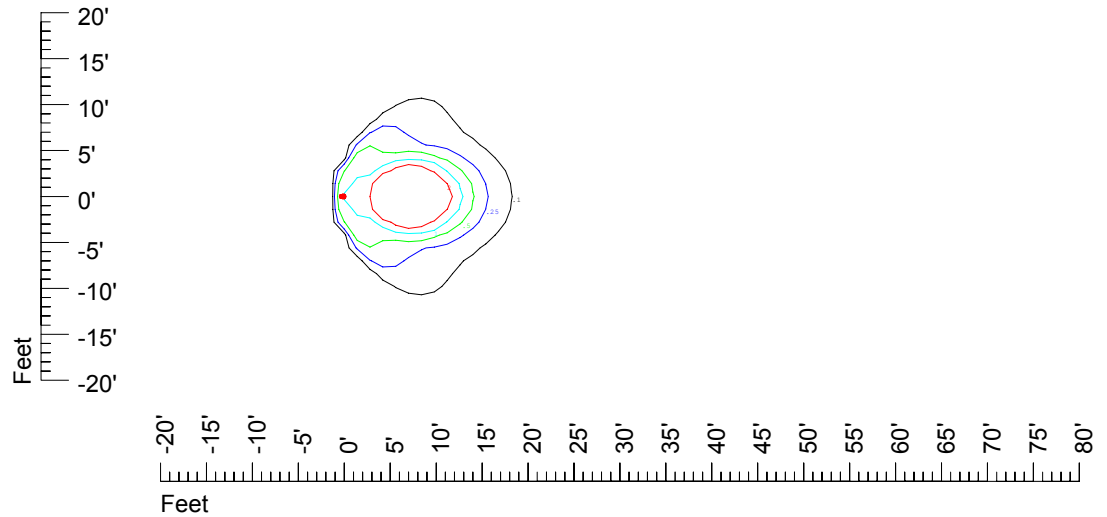

Isoline values — 0.1 fc — 0.25 fc — 0.5 fc — 1.0 fc — 2.0 fc

Mounting height 7' Tilt 0°

Mounting height 7' Tilt 30°

Mounting height 7' Tilt 15°

Mounting height 7' Tilt 45°

IES Photometric files C8942

Isoline template at 9' mounting height

Isoline values — 0.1 fc — 0.25 fc — 0.5 fc — 1.0 fc — 2.0 fc

Mounting height 9' Tilt 0°

Mounting height 9' Tilt 30°

Mounting height 9' Tilt 15°

Mounting height 9' Tilt 45°

IES Photometric files C8942

Isoline template at 11' mounting height