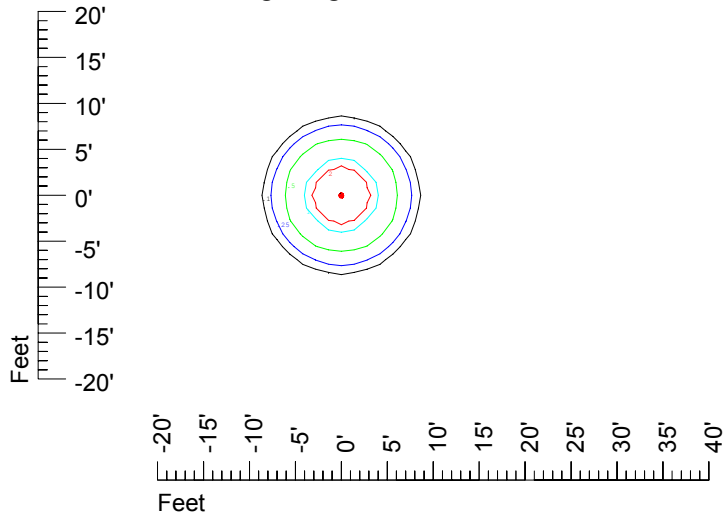

IES File: C8942

Lighting level in fc / Distance in feet

Vertical plan 0° to 180°
Horizontal plan 0°

— 2 fc — 1 fc — 0.5 fc — 0.25 fc — 0.1 fc

IES Photometric files C8942

Isoline template at 7' mounting height

Isoline values — 0.1 fc — 0.25 fc — 0.5 fc — 1.0 fc — 2.0 fc

Mounting height 7' Tilt 0°

Mounting height 7' Tilt 30°

Mounting height 7' Tilt 15°

Mounting height 7' Tilt 45°

IES Photometric files C8942

Isoline template at 9' mounting height

Isoline values — 0.1 fc — 0.25 fc — 0.5 fc — 1.0 fc — 2.0 fc

Mounting height 9' Tilt 0°

Mounting height 9' Tilt 30°

Mounting height 9' Tilt 15°

Mounting height 9' Tilt 45°

IES Photometric files C8942

Isoline template at 11' mounting height

Isoline values — 0.1 fc — 0.25 fc — 0.5 fc — 1.0 fc — 2.0 fc

Mounting height 11' Tilt 0°

Mounting height 11' Tilt 30°

Mounting height 11' Tilt 15°

Mounting height 11' Tilt 45°

IES Photometric files C8942

Isoline template at 15' mounting height