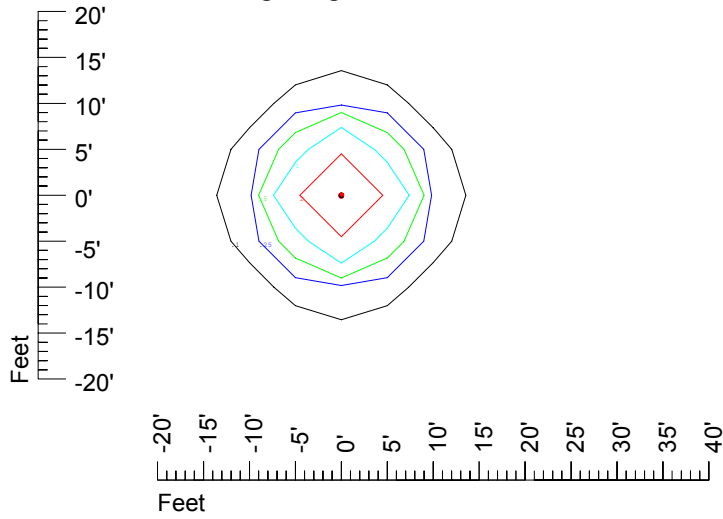

Isoline values — 0.1 fc — 0.25 fc — 0.5 fc — 1.0 fc — 2.0 fc

Mounting height 11' Tilt 0°

Mounting height 11' Tilt 30°

Mounting height 11' Tilt 15°

Mounting height 11' Tilt 45°

IES Photometric files C8942

Isoline template at 15' mounting height

Isoline values — 0.1 fc — 0.25 fc — 0.5 fc — 1.0 fc — 2.0 fc

Mounting height 15' Tilt 0°

Mounting height 15' Tilt 30°

Mounting height 15' Tilt 15°

Mounting height 15' Tilt 45°

IES Photometric files C8942

Isoline template at 20' mounting height

Isoline values — 0.1 fc — 0.25 fc — 0.5 fc — 1.0 fc — 2.0 fc

Mounting height 20' Tilt 0°

Mounting height 20' Tilt 30°

Mounting height 20' Tilt 15°

Mounting height 20' Tilt 45°

IES Photometric files C8942

Isoline template at 25' mounting height

Isoline values — 0.1 fc — 0.25 fc — 0.5 fc — 1.0 fc — 2.0 fc

Mounting height 25' Tilt 0°

Mounting height 25' Tilt 30°

Mounting height 25' Tilt 15°

Mounting height 25' Tilt 45°

IES Photometric files C8942

Isoline template at 30' mounting height