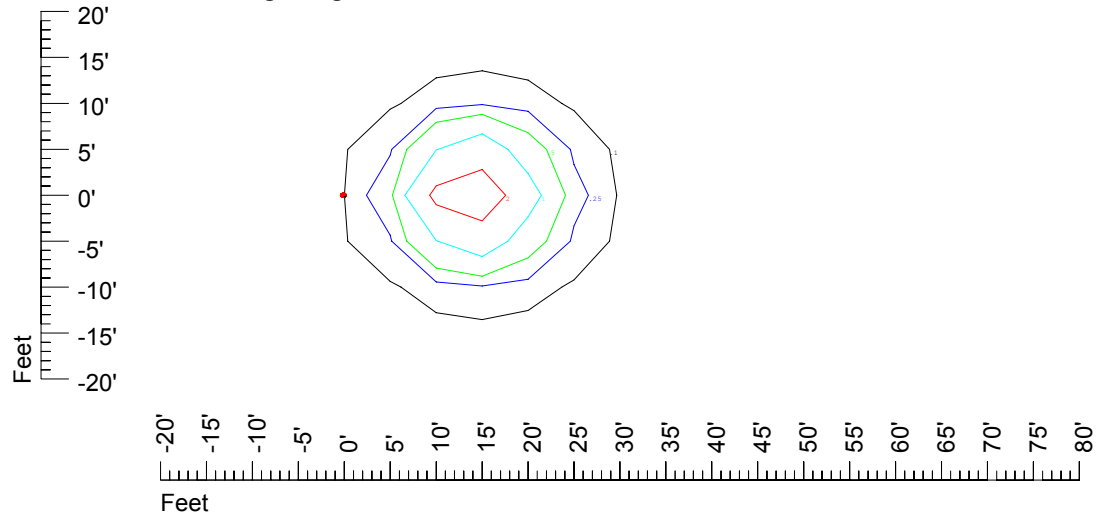

Isoline values — 0.1 fc — 0.25 fc — 0.5 fc — 1.0 fc — 2.0 fc

Mounting height 11' Tilt 0°

Mounting height 11' Tilt 30°

Mounting height 11' Tilt 15°

Mounting height 11' Tilt 45°

IES Photometric files C8942

Isoline template at 15' mounting height

Isoline values — 0.1 fc — 0.25 fc — 0.5 fc — 1.0 fc — 2.0 fc

Mounting height 15' Tilt 0°

Mounting height 15' Tilt 30°

Mounting height 15' Tilt 15°

Mounting height 15' Tilt 45°

IES Photometric files C8942

Isoline template at 20' mounting height

Isoline values — 0.1 fc — 0.25 fc — 0.5 fc — 1.0 fc — 2.0 fc

Mounting height 20' Tilt 0°

Mounting height 20' Tilt 30°

Mounting height 20' Tilt 15°

Mounting height 20' Tilt 45°

IES Photometric files C8942

Isoline template at 25' mounting height

Isoline values — 0.1 fc — 0.25 fc — 0.5 fc — 1.0 fc — 2.0 fc

Mounting height 25' Tilt 0°

Mounting height 25' Tilt 30°

Mounting height 25' Tilt 15°

Mounting height 25' Tilt 45°

IES Photometric files C8942

Isoline template at 30' mounting height