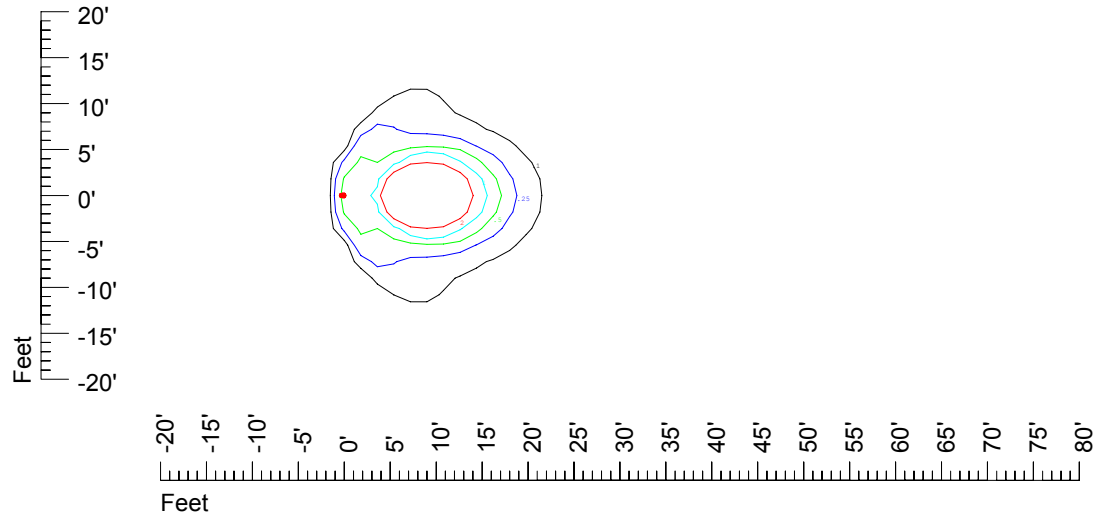

Isoline values — 0.1 fc — 0.25 fc — 0.5 fc — 1.0 fc — 2.0 fc

Mounting height 7' Tilt 0°

Mounting height 7' Tilt 30°

Mounting height 7' Tilt 15°

Mounting height 7' Tilt 45°

IES Photometric files C8942

Isoline template at 9' mounting height

Isoline values — 0.1 fc — 0.25 fc — 0.5 fc — 1.0 fc — 2.0 fc

Mounting height 9' Tilt 0°

Mounting height 9' Tilt 30°

Mounting height 9' Tilt 15°

Mounting height 9' Tilt 45°

IES Photometric files C8942

Isoline template at 11' mounting height

Isoline values — 0.1 fc — 0.25 fc — 0.5 fc — 1.0 fc — 2.0 fc

Mounting height 11' Tilt 0°

Mounting height 11' Tilt 30°

Mounting height 11' Tilt 15°

Mounting height 11' Tilt 45°

IES Photometric files C8942

Isoline template at 15' mounting height