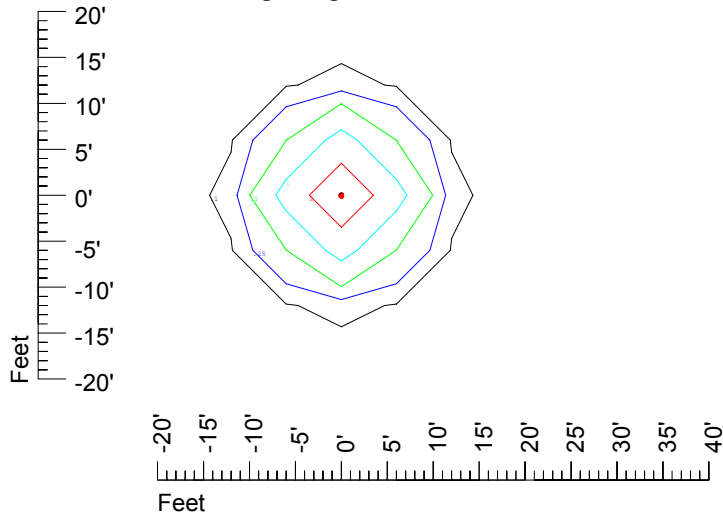

IES Photometric files C8942

Isoline template at 30' mounting height

Isoline values — 0.1 fc — 0.25 fc — 0.5 fc — 1.0 fc — 2.0 fc

Mounting height 30' Tilt 0°