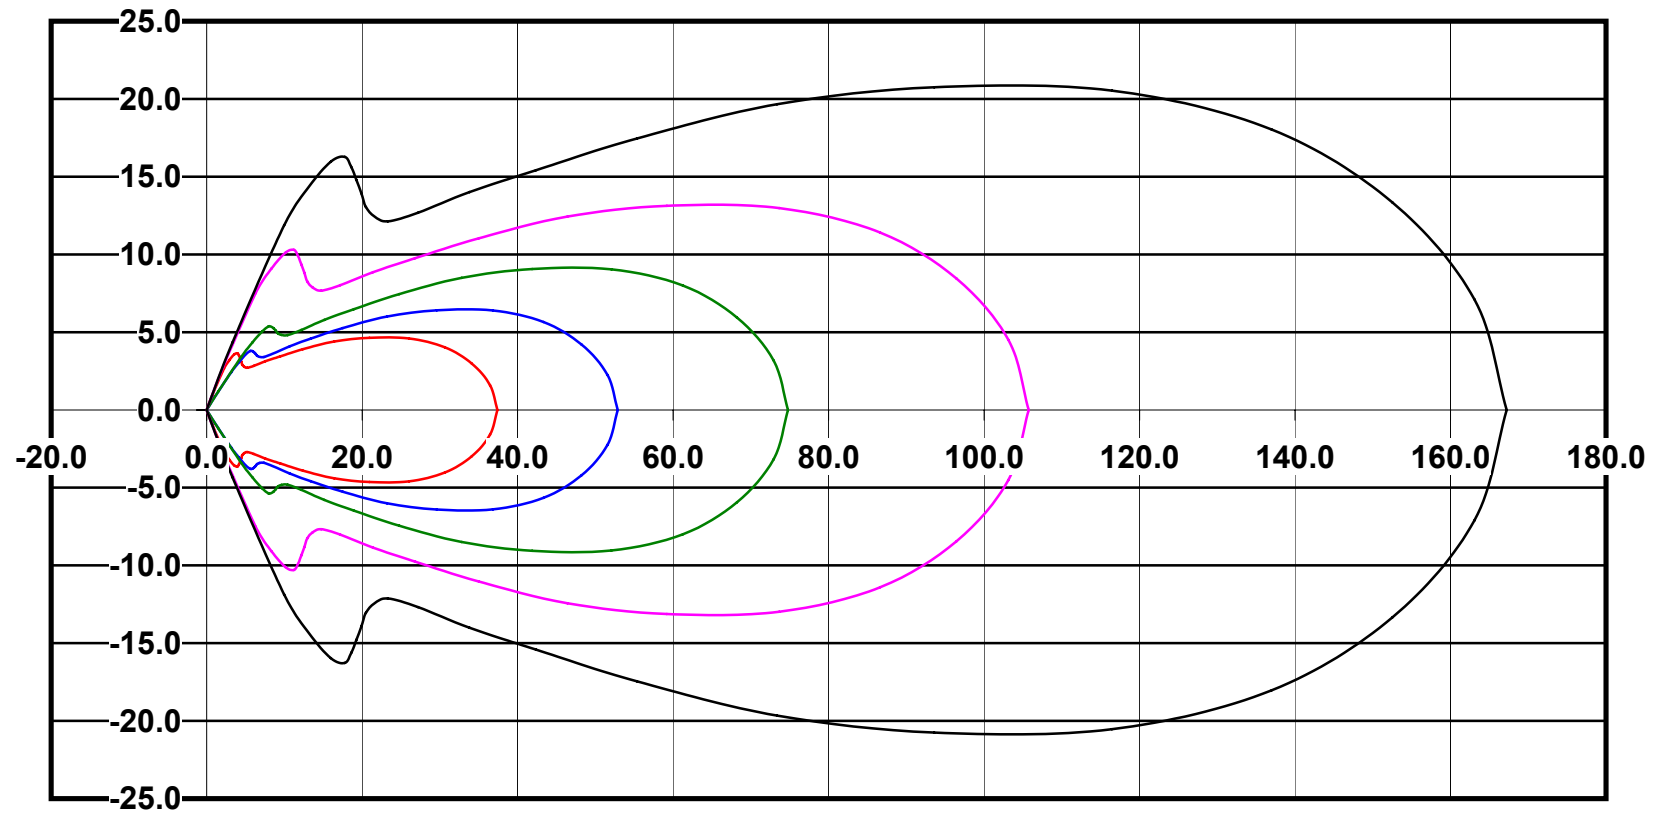

IES File: C8942

Lighting level in fc / Distance in feet

Vertical plan 0° to 180°
Horizontal plan 0°

— 2 fc — 1 fc — 0.5 fc — 0.25 fc — 0.1 fc

IES Photometric files C8942

Isoline template at 7' mounting height

Isoline values — 0.1 fc — 0.25 fc — 0.5 fc — 1.0 fc — 2.0 fc

Mounting height 7' Tilt 0°

Mounting height 7' Tilt 30°

Mounting height 7' Tilt 15°

Mounting height 7' Tilt 45°

IES Photometric files C8942

Isoline template at 9' mounting height

Isoline values — 0.1 fc — 0.25 fc — 0.5 fc — 1.0 fc — 2.0 fc

Mounting height 9' Tilt 0°

Mounting height 9' Tilt 30°

Mounting height 9' Tilt 15°

Mounting height 9' Tilt 45°

IES Photometric files C8942

Isoline template at 11' mounting height