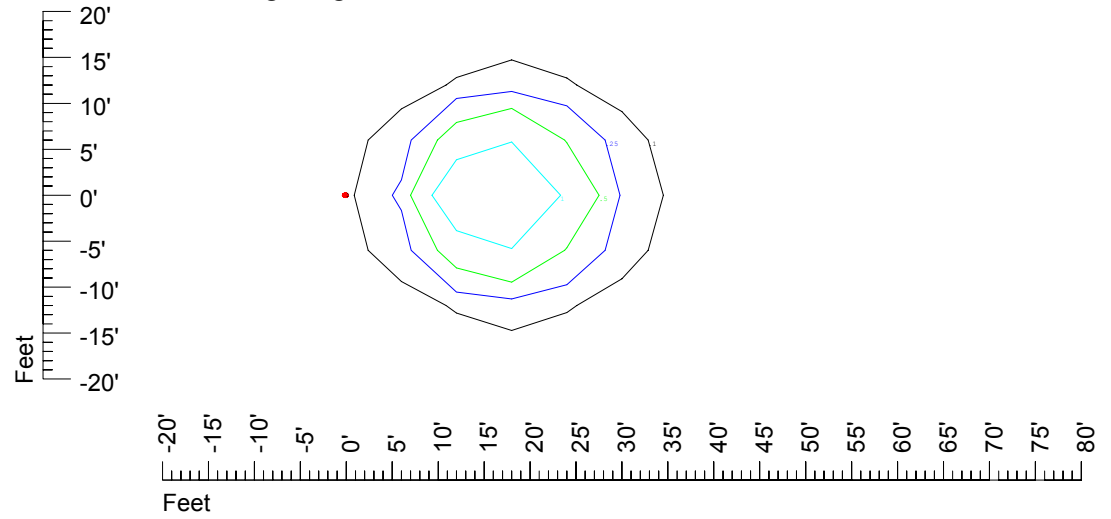

Isoline values — 0.1 fc — 0.25 fc — 0.5 fc — 1.0 fc — 2.0 fc

Mounting height 15' Tilt 0°

Mounting height 15' Tilt 30°

Mounting height 15' Tilt 15°

Mounting height 15' Tilt 45°

IES Photometric files C8942

Isoline template at 20' mounting height

Isoline values — 0.1 fc — 0.25 fc — 0.5 fc — 1.0 fc — 2.0 fc

Mounting height 20' Tilt 0°

Mounting height 20' Tilt 30°

Mounting height 20' Tilt 15°

Mounting height 20' Tilt 45°

IES Photometric files C8942

Isoline template at 25' mounting height

Isoline values — 0.1 fc — 0.25 fc — 0.5 fc — 1.0 fc — 2.0 fc

Mounting height 25' Tilt 0°

Mounting height 25' Tilt 30°

Mounting height 25' Tilt 15°

Mounting height 25' Tilt 45°

IES Photometric files C8942

Isoline template at 30' mounting height

Isoline values — 0.1 fc — 0.25 fc — 0.5 fc — 1.0 fc — 2.0 fc

Mounting height 30' Tilt 0°

Mounting height 30' Tilt 30°

Mounting height 30' Tilt 15°

Mounting height 30' Tilt 45°