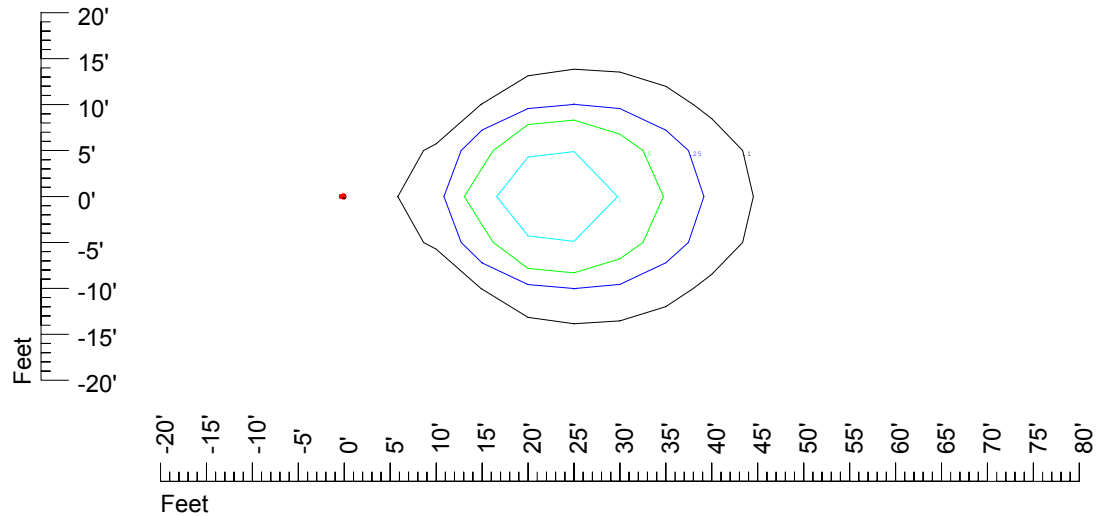

Isoline values — 0.1 fc — 0.25 fc — 0.5 fc — 1.0 fc — 2.0 fc

Mounting height 15' Tilt 0°

Mounting height 15' Tilt 30°

Mounting height 15' Tilt 15°

Mounting height 15' Tilt 45°

IES Photometric files C8942

Isoline template at 20' mounting height

Isoline values — 0.1 fc — 0.25 fc — 0.5 fc — 1.0 fc — 2.0 fc

Mounting height 20' Tilt 0°

Mounting height 20' Tilt 30°

Mounting height 20' Tilt 15°

Mounting height 20' Tilt 45°

IES Photometric files C8942

Isoline template at 25' mounting height

Isoline values — 0.1 fc — 0.25 fc — 0.5 fc — 1.0 fc — 2.0 fc

Mounting height 25' Tilt 0°

Mounting height 25' Tilt 30°

Mounting height 25' Tilt 15°

Mounting height 25' Tilt 45°

IES Photometric files C8942

Isoline template at 30' mounting height

Isoline values — 0.1 fc — 0.25 fc — 0.5 fc — 1.0 fc — 2.0 fc

Mounting height 30' Tilt 0°

Mounting height 30' Tilt 30°

Mounting height 30' Tilt 15°

Mounting height 30' Tilt 45°