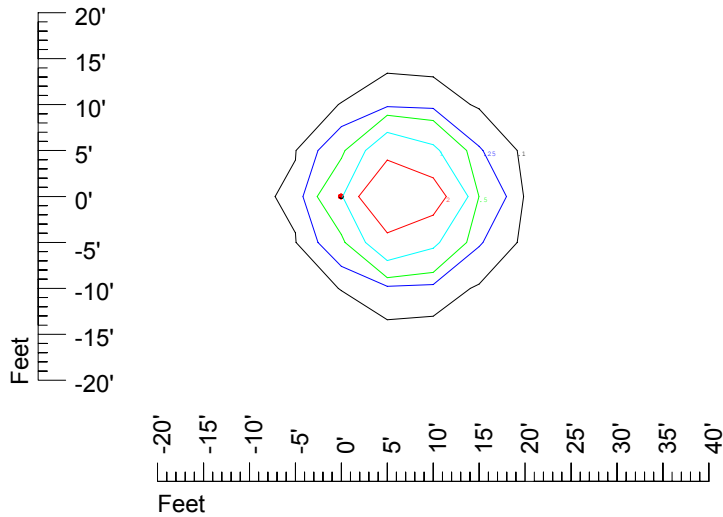

Isoline values — 0.1 fc — 0.25 fc — 0.5 fc — 1.0 fc — 2.0 fc

Mounting height 11' Tilt 0°

Mounting height 11' Tilt 30°

Mounting height 11' Tilt 15°

Mounting height 11' Tilt 45°

IES Photometric files C8942

Isoline template at 15' mounting height

Isoline values — 0.1 fc — 0.25 fc — 0.5 fc — 1.0 fc — 2.0 fc

Mounting height 15' Tilt 0°

Mounting height 15' Tilt 30°

Mounting height 15' Tilt 15°

Mounting height 15' Tilt 45°

IES Photometric files C8942

Isoline template at 20' mounting height

Isoline values — 0.1 fc — 0.25 fc — 0.5 fc — 1.0 fc — 2.0 fc

Mounting height 20' Tilt 0°

Mounting height 20' Tilt 30°

Mounting height 20' Tilt 15°

Mounting height 20' Tilt 45°

IES Photometric files C8942

Isoline template at 25' mounting height

Isoline values — 0.1 fc — 0.25 fc — 0.5 fc — 1.0 fc — 2.0 fc

Mounting height 25' Tilt 0°

Mounting height 25' Tilt 30°

Mounting height 25' Tilt 15°

Mounting height 25' Tilt 45°

IES Photometric files C8942

Isoline template at 30' mounting height