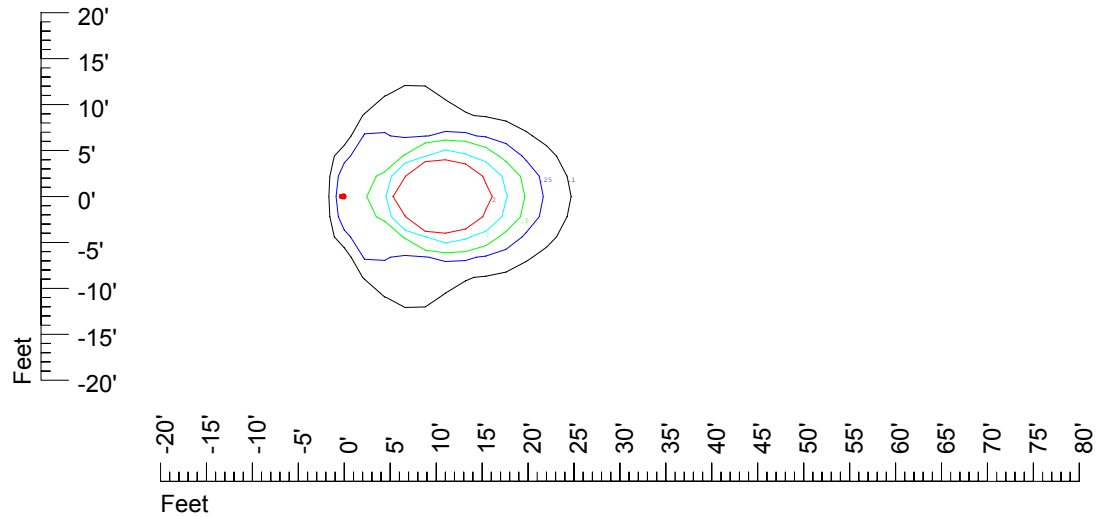

Isoline values — 0.1 fc — 0.25 fc — 0.5 fc — 1.0 fc — 2.0 fc

Mounting height 9' Tilt 0°

Mounting height 9' Tilt 30°

Mounting height 9' Tilt 15°

Mounting height 9' Tilt 45°

IES Photometric files C8942

Isoline template at 11' mounting height

Isoline values — 0.1 fc — 0.25 fc — 0.5 fc — 1.0 fc — 2.0 fc

Mounting height 11' Tilt 0°

Mounting height 11' Tilt 30°

Mounting height 11' Tilt 15°

Mounting height 11' Tilt 45°

IES Photometric files C8942

Isoline template at 15' mounting height

Isoline values — 0.1 fc — 0.25 fc — 0.5 fc — 1.0 fc — 2.0 fc

Mounting height 15' Tilt 0°

Mounting height 15' Tilt 30°

Mounting height 15' Tilt 15°

Mounting height 15' Tilt 45°

IES Photometric files C8942

Isoline template at 20' mounting height