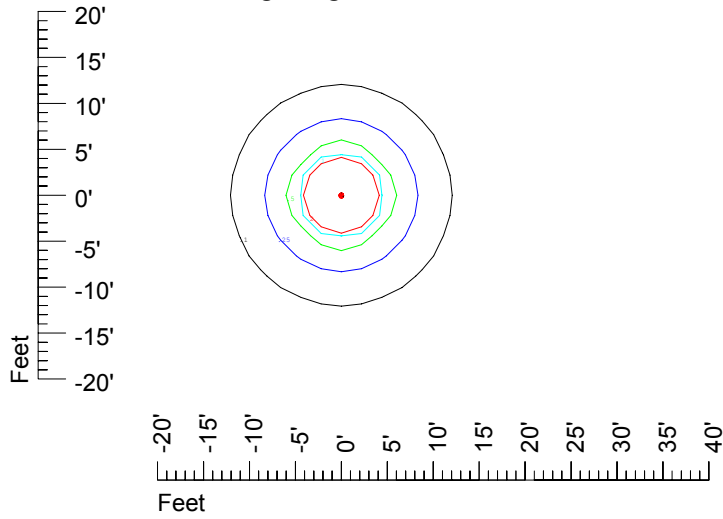

Isoline values — 0.1 fc — 0.25 fc — 0.5 fc — 1.0 fc — 2.0 fc

Mounting height 7' Tilt 0°

Mounting height 7' Tilt 30°

Mounting height 7' Tilt 15°

Mounting height 7' Tilt 45°

IES Photometric files C8942

Isoline template at 9' mounting height

Isoline values — 0.1 fc — 0.25 fc — 0.5 fc — 1.0 fc — 2.0 fc

Mounting height 9' Tilt 0°

Mounting height 9' Tilt 30°

Mounting height 9' Tilt 15°

Mounting height 9' Tilt 45°

IES Photometric files C8942

Isoline template at 11' mounting height

Isoline values — 0.1 fc — 0.25 fc — 0.5 fc — 1.0 fc — 2.0 fc

Mounting height 11' Tilt 0°

Mounting height 11' Tilt 30°

Mounting height 11' Tilt 15°

Mounting height 11' Tilt 45°

IES Photometric files C8942

Isoline template at 15' mounting height

Isoline values — 0.1 fc — 0.25 fc — 0.5 fc — 1.0 fc — 2.0 fc

Mounting height 15' Tilt 0°

Mounting height 15' Tilt 30°

Mounting height 15' Tilt 15°

Mounting height 15' Tilt 45°

IES Photometric files C8942

Isoline template at 20' mounting height