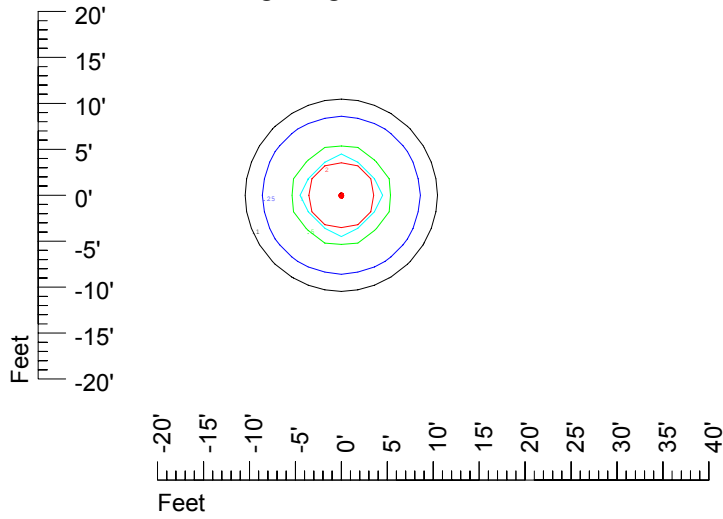

IES File: C8942

Lighting level in fc / Distance in feet

Vertical plan 0° to 180°
Horizontal plan 0°

— 2 fc — 1 fc — 0.5 fc — 0.25 fc — 0.1 fc

IES Photometric files C8942

Isoline template at 7' mounting height

Isoline values — 0.1 fc — 0.25 fc — 0.5 fc — 1.0 fc — 2.0 fc

Mounting height 7' Tilt 0°

Mounting height 7' Tilt 30°

Mounting height 7' Tilt 15°

Mounting height 7' Tilt 45°

IES Photometric files C8942

Isoline template at 9' mounting height

Isoline values — 0.1 fc — 0.25 fc — 0.5 fc — 1.0 fc — 2.0 fc

Mounting height 9' Tilt 0°

Mounting height 9' Tilt 30°

Mounting height 9' Tilt 15°

Mounting height 9' Tilt 45°

IES Photometric files C8942

Isoline template at 11' mounting height

Isoline values — 0.1 fc — 0.25 fc — 0.5 fc — 1.0 fc — 2.0 fc

Mounting height 11' Tilt 0°

Mounting height 11' Tilt 30°

Mounting height 11' Tilt 15°

Mounting height 11' Tilt 45°

IES Photometric files C8942

Isoline template at 15' mounting height