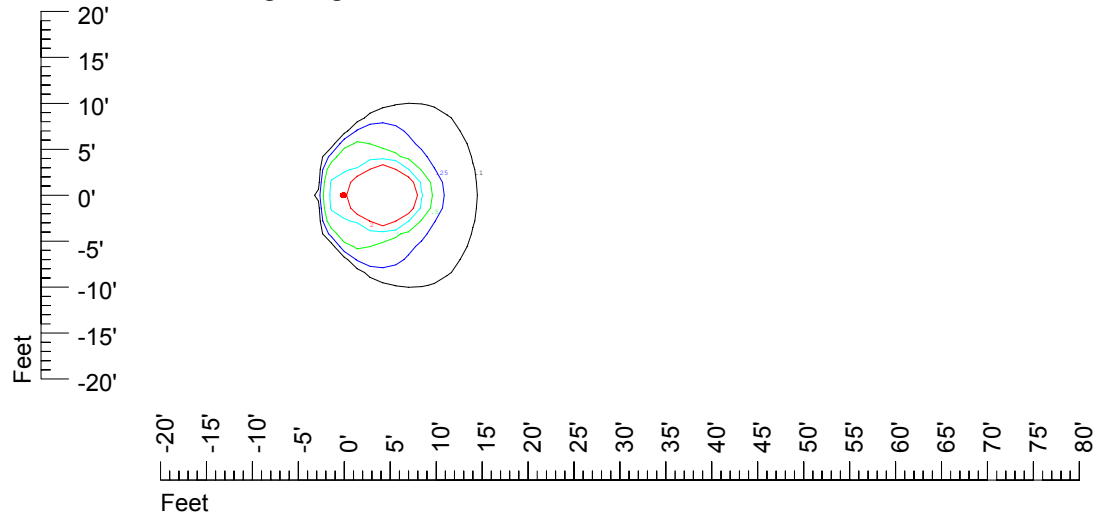

IES File: C8942

Lighting level in fc / Distance in feet

Vertical plan 0° to 180°
Horizontal plan 0°

— 2 fc — 1 fc — 0.5 fc — 0.25 fc — 0.1 fc

IES Photometric files C8942

Isoline template at 7' mounting height

Isoline values — 0.1 fc — 0.25 fc — 0.5 fc — 1.0 fc — 2.0 fc

Mounting height 7' Tilt 0°

Mounting height 7' Tilt 30°

Mounting height 7' Tilt 15°

Mounting height 7' Tilt 45°

IES Photometric files C8942

Isoline template at 9' mounting height

Isoline values — 0.1 fc — 0.25 fc — 0.5 fc — 1.0 fc — 2.0 fc

Mounting height 9' Tilt 0°

Mounting height 9' Tilt 30°

Mounting height 9' Tilt 15°

Mounting height 9' Tilt 45°

IES Photometric files C8942

Isoline template at 11' mounting height