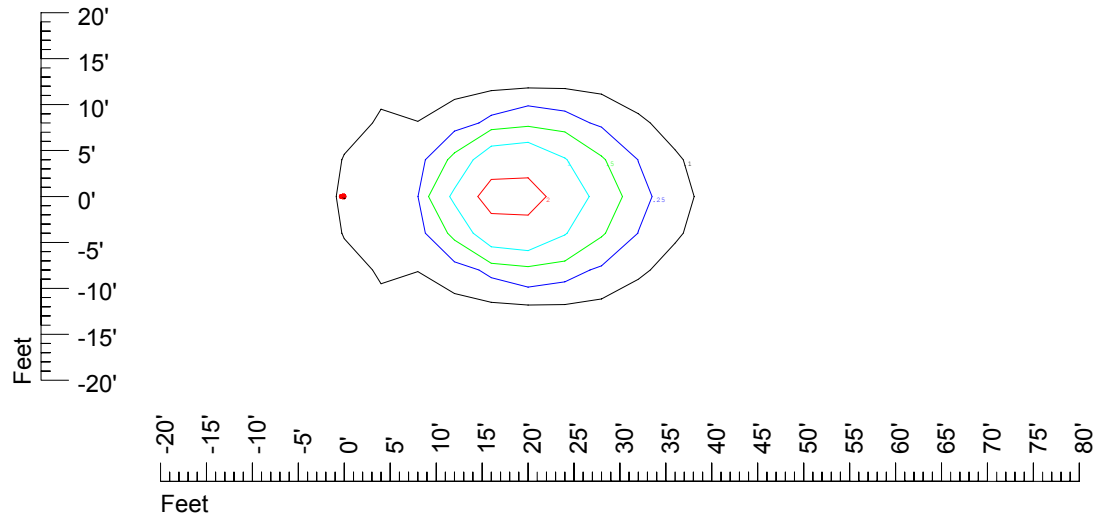

Isoline values — 0.1 fc — 0.25 fc — 0.5 fc — 1.0 fc — 2.0 fc

Mounting height 11' Tilt 0°

Mounting height 11' Tilt 30°

Mounting height 11' Tilt 15°

Mounting height 11' Tilt 45°

IES Photometric files C8942

Isoline template at 15' mounting height

Isoline values — 0.1 fc — 0.25 fc — 0.5 fc — 1.0 fc — 2.0 fc

Mounting height 15' Tilt 0°

Mounting height 15' Tilt 30°

Mounting height 15' Tilt 15°

Mounting height 15' Tilt 45°

IES Photometric files C8942

Isoline template at 20' mounting height

Isoline values — 0.1 fc — 0.25 fc — 0.5 fc — 1.0 fc — 2.0 fc

Mounting height 20' Tilt 0°

Mounting height 20' Tilt 30°

Mounting height 20' Tilt 15°

Mounting height 20' Tilt 45°

IES Photometric files C8942

Isoline template at 25' mounting height

Isoline values — 0.1 fc — 0.25 fc — 0.5 fc — 1.0 fc — 2.0 fc

Mounting height 25' Tilt 0°

Mounting height 25' Tilt 30°

Mounting height 25' Tilt 15°

Mounting height 25' Tilt 45°

IES Photometric files C8942

Isoline template at 30' mounting height