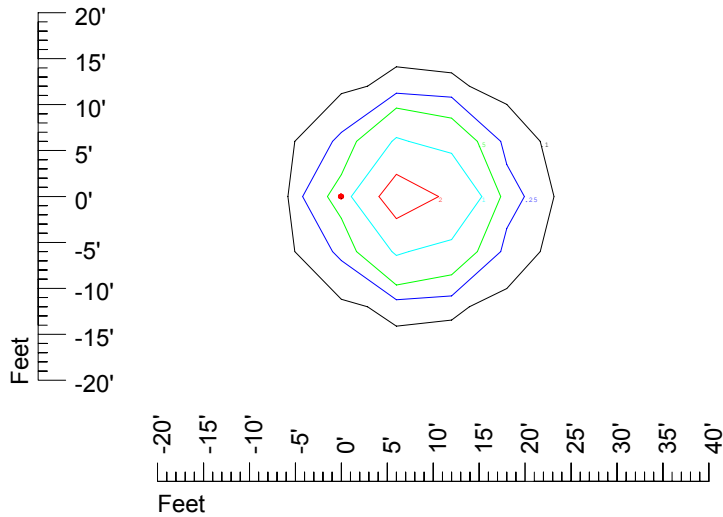

Isoline values — 0.1 fc — 0.25 fc — 0.5 fc — 1.0 fc — 2.0 fc

Mounting height 15' Tilt 0°

Mounting height 15' Tilt 30°

Mounting height 15' Tilt 15°

Mounting height 15' Tilt 45°

IES Photometric files C8942

Isoline template at 20' mounting height

Isoline values — 0.1 fc — 0.25 fc — 0.5 fc — 1.0 fc — 2.0 fc

Mounting height 20' Tilt 0°

Mounting height 20' Tilt 30°

Mounting height 20' Tilt 15°

Mounting height 20' Tilt 45°

IES Photometric files C8942

Isoline template at 25' mounting height

Isoline values — 0.1 fc — 0.25 fc — 0.5 fc — 1.0 fc — 2.0 fc

Mounting height 25' Tilt 0°

Mounting height 25' Tilt 30°

Mounting height 25' Tilt 15°

Mounting height 25' Tilt 45°

IES Photometric files C8942

Isoline template at 30' mounting height

Isoline values — 0.1 fc — 0.25 fc — 0.5 fc — 1.0 fc — 2.0 fc

Mounting height 30' Tilt 0°

Mounting height 30' Tilt 30°

Mounting height 30' Tilt 15°

Mounting height 30' Tilt 45°