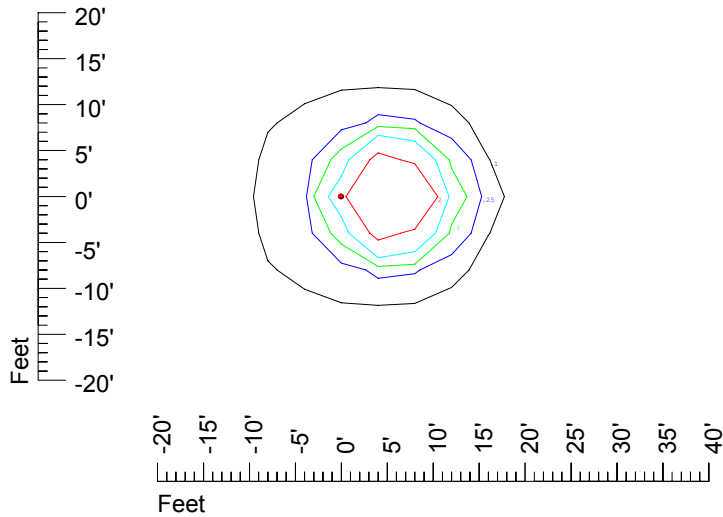

Isoline values — 0.1 fc — 0.25 fc — 0.5 fc — 1.0 fc — 2.0 fc

Mounting height 11' Tilt 0°

Mounting height 11' Tilt 30°

Mounting height 11' Tilt 15°

Mounting height 11' Tilt 45°

IES Photometric files C8942

Isoline template at 15' mounting height

Isoline values — 0.1 fc — 0.25 fc — 0.5 fc — 1.0 fc — 2.0 fc

Mounting height 15' Tilt 0°

Mounting height 15' Tilt 30°

Mounting height 15' Tilt 15°

Mounting height 15' Tilt 45°

IES Photometric files C8942

Isoline template at 20' mounting height

Isoline values — 0.1 fc — 0.25 fc — 0.5 fc — 1.0 fc — 2.0 fc

Mounting height 20' Tilt 0°

Mounting height 20' Tilt 30°

Mounting height 20' Tilt 15°

Mounting height 20' Tilt 45°

IES Photometric files C8942

Isoline template at 25' mounting height

Isoline values — 0.1 fc — 0.25 fc — 0.5 fc — 1.0 fc — 2.0 fc

Mounting height 25' Tilt 0°

Mounting height 25' Tilt 30°

Mounting height 25' Tilt 15°

Mounting height 25' Tilt 45°

IES Photometric files C8942

Isoline template at 30' mounting height