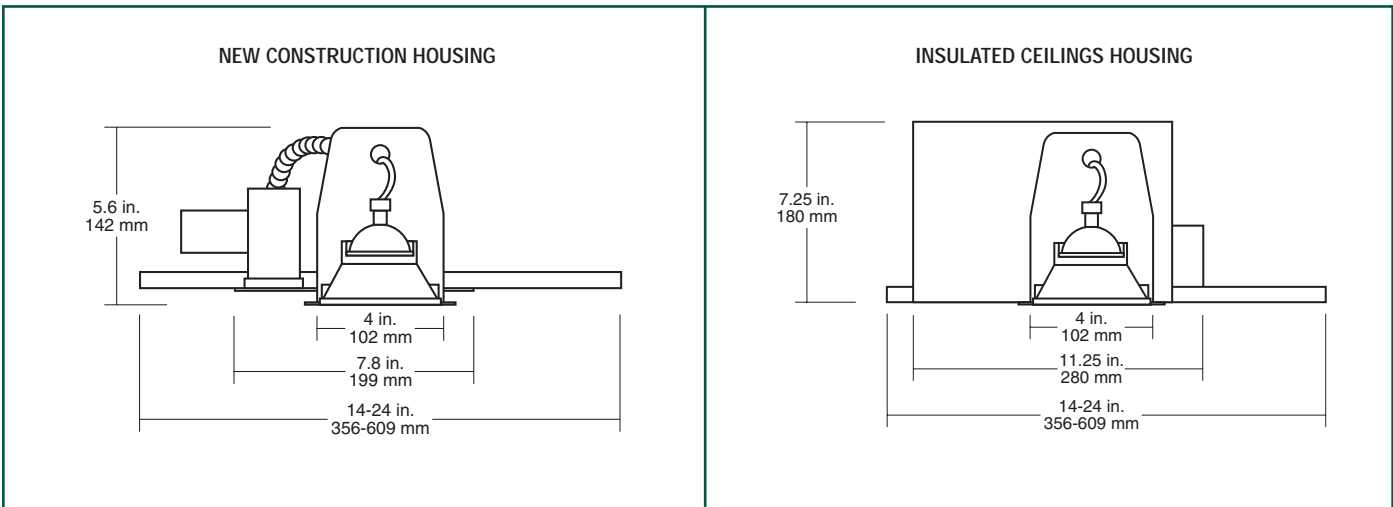

Dimensions

Ordering Information - Recessed Heads

Series	Head Style	Colour	Voltage/wattage
RLR= closed	8NB= flat	WH= white	6/6= 6V - 6 watts
	8R= concave	BK= black (8R, 9 and 2 series only)	6/10= 6V - 10 watts
	9= concave	BN= brushed nickel (8R, 8NB and 2 series only)	12/12= 12V - 12 watts
	2= pop-out	CH= chrome (2 series only)	12/20= 12V - 20 watts
		PB= polished brass (2 series only)	12/35= 12V - 35 watts
			12/50= 12V - 50 watts
			24/20= 24V - 20 watts
			24/35= 24V - 35 watts
		24/50= 24V - 50 watts	