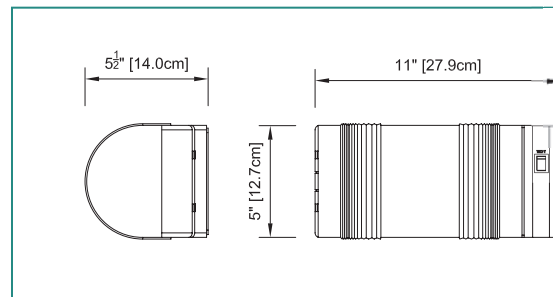

Avenger® Series Dimensions

Wire Guards

460.0100-RL Wall Mount

Ordering Information

Series	Lamp Type, Voltage and Wattage	Colour	Options
AVNG-R= remote fixture	6/9= 6V - 7.2 watts, tungsten, wedge base 12/9= 12V - 7.2 watts, tungsten, wedge base	Blank= factory white BK= black	Blank= no options VR= vandal resistant screws 990.0119-RL= tamper proof bit* *One bit needed per order

EXAMPLE: AVNG-R6/9