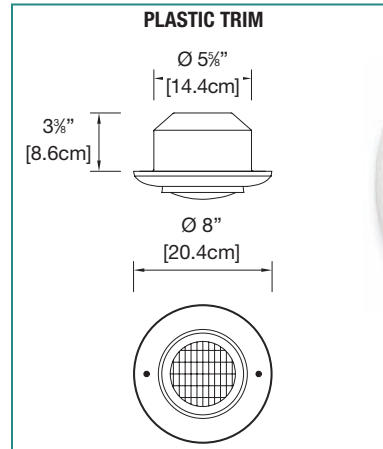

Recess Mounted RF105 & Avenger® Series

Remote Emergency Lighting Fixtures

Project/Location: _____

Contractor: _____

Date: _____

Prepared by: _____

Recess Mounted Series RF105 – Features

- Durable thermoplastic trim (metal trim as an option)
- Complete unit, no additional housing needed
- Gimbal ring adjustable on two planes to 45°
- Certified CSA C22.2 No.250

Replacement Lamps

Model	Lamp Type	Voltage-Wattage
570.0026-RL	Tungsten	6V - 9W
570.0025-RL		12V - 9W
570.0045-RL		24V - 9W

See the complete list page 113

Recessed Mounted EF105 Dimensions

Wire Guards

460.0033-RL Wall Mount

Ordering Information

Series	Lamp Type	Housing	Head Style and Wattage	Colour	
RF105= par 36 recessed	Blank= tungsten H= quartz sealed beam Q= halogen S= sealed beam	Blank= plastic trim M= metal trim	-6/9= 6V - 9 watts, tungsten, wedge base -6/ ___ = 6V - 18 or 25 watts, tungsten, D.C.B. -12/ ___ = 12V - 9 or 18 watts, tungsten, wedge base -12/25= 12V - 25 watts, tungsten, D.C.B. -24/ ___ W= 24V - 9 or 18 watts, tungsten, wedge base -24/25= 24V - 25 watts, tungsten, D.C.B. -6 ___ = 6V - 8, 12, or 20 watts, halogen, quartz bi-pin -12/ ___ = 12V - 8, 12, 20 or *55 watts, halogen, quartz bi-pin *NOTE: " ___ " = insert wattage required	-24/ ___ = 24V - 20 or 70 watts, halogen, quartz bi-pin -6/ ___ = 6V - 9, 12, 18 or 25 watts, tungsten, sealed beam -12/ ___ = 12V - 12, 18 or 25 watts, tungsten, sealed beam -6/ ___ = 6V - 8, 12 or 20 watts, halogen, quartz sealed beam -12/ ___ = 12V - 8, 12 or 37 watts halogen, quartz sealed beam -32/ ___ = 32V - 18 or 25 watts, tungsten, D.C.B. -120/ ___ = 120V - 10 or 15 watts, tungsten, D.C.B.	Blank= factory white B= black

EXAMPLE: RF105H-6/9

Avenger® Series Features

- Wall or ceiling mount
- Impact-resistant thermoplastic
- Certified CSA C22.2 No.250
- Also available as a battery unit; see Battery Units section of this catalogue

Replacement Lamps

Model	Lamp Type	Voltage-Wattage
570.0016-RL	Mini tungsten, wedge base	6V - 9W
570.0025-RL		12V - 9W
570.0045-RL		24V - 9W

See the complete list page 113